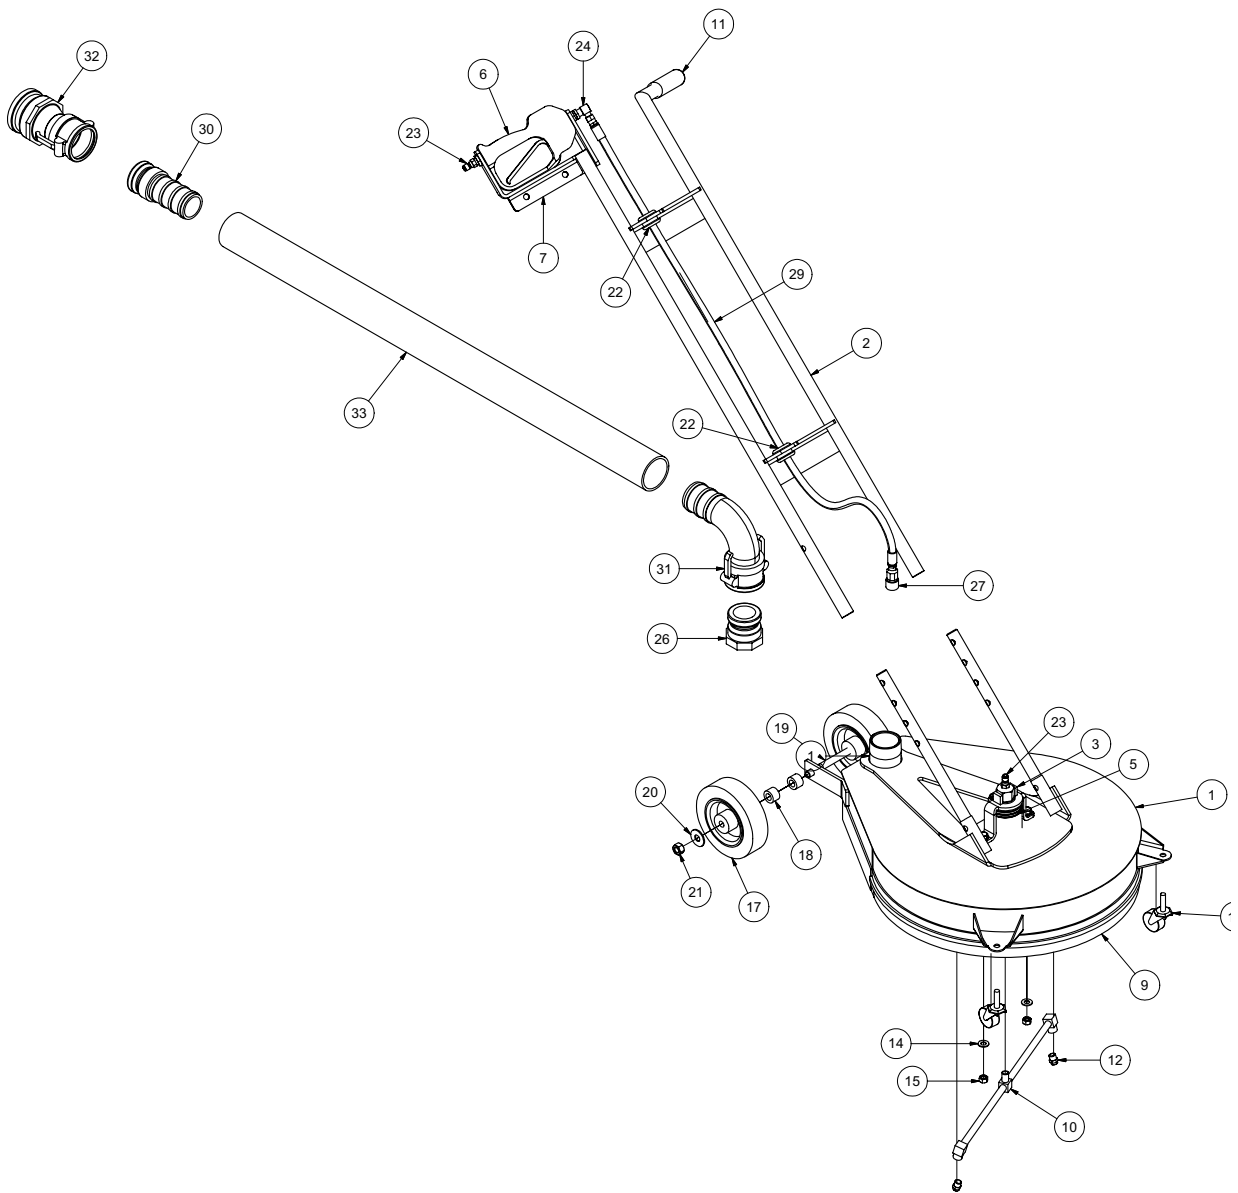

Surface Cleaner

Surface Cleaner

ITEM	QTY	PART NO.	DESCRIPTION
1	1	8041887	SURFACE CLEANER - HEAD ASSY
2	1	8042019	HANDLE ASSY
3	1	8041890	ROTARY RETAINER
4	2	8042022	HANDLE ADJ. TUBE
5	1	8042027	ROTARY HEAD
6	1	8042026	STRAIGHT SPRAY GUN
7	1	8042020	GUN CAPTURE BRACKET
8	1	8043467	SQUEEGEE
9	1	8042030	FLEXIBLE BRUSH
10	1	8042028	ROTARY ARM
11	1	J300080	GRIPHANDLE
12	2	8031419	NOZZLE, #4.0 25 DEG
13	2	U000420	SCREW, HC 3/8-16 X 1.00
14	4	U200600	WASHER, FLAT 3/8"
15	2	U100060	NUT, HEX 3/8-16
16	2	8043387	SWIVEL CASTER 1 5/8"
17	2	8043887	WHEEL 6" PNEUMATIC
18	2	8043591	SURFACE CLEANER REAR WHEEL SPACER
19	1	U001060	SCREW, HC 1/2-13 X 6.0
20	2	U200100	WASHER, FLAT 1/2"
21	1	U120120	NUT, LOCK 1/2-13
22	2	8041686	GROMMET 1"ID- 1 1/4"DOG-1/4"WO
23	2	8030486	WATER QD 1/4 MNPT SS
24	1	T401100	ELBOW 4MP 4MJ 90
25	1	T320030	FITTING, HOSE 4HO 4FJ
26	1	8043389	ADAPTER M2" F THREAD
27	1	8030526	FITTING, QD WATER 1/4"F-1/4"FP
28	1	T320300	FITTING, HOSE 4HO 4MP
29	1	8044108	HOSE VAC SURFACE CLEANER
30	1	8043392	ADAPTER M2" F THREAD
31	1	8043391	REDUCER COUPLER 2"F 90 DEG - 3"M
32	1	8043395	REDUCER COUPLER 2" X 3" ADAPTER
33	1	8043398	HOSE VAC CLEAR 2"
*	2	8043397	CLAMP VAC CLEAR HOSE 2"
*	4	U360020	PIN, U-LOCK 3/8 X 1.5