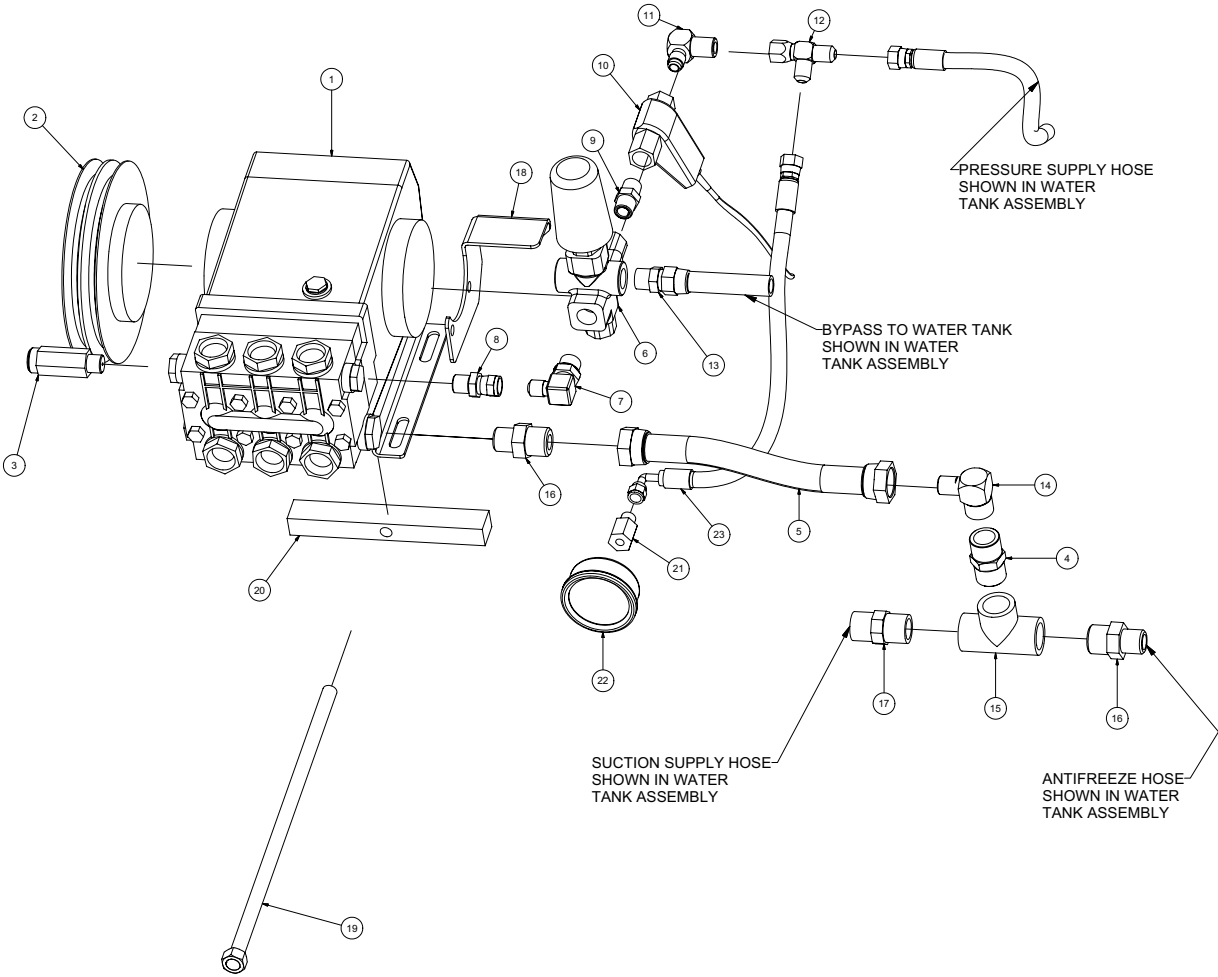

*Quantities vary by blower.

Water Pump Assembly

TS2021

Water Pump Assembly

TS2021

ITEM	QTY	PART NO.	DESCRIPTION
1	1	8031279	WATER PUMP
	4	U000420	SCREW, HC 3/8"-16 X 1"
	4	U210060	WASHER, LOCK 3/8"
	4	U200600	WASHER, FLAT 3/8"
2	1	8030961	WATER PUMP CLUTCH
	1	U410094	KEY 5/16" X 5/16" X 1 3/8"
3	1	8030340	SAFETY RELIEF VALVE 6GPM
4	1	T400080	REDUCER 12MP-8MJ
5	1	8040972	HOSE VAC PUSH 12-8 1/2
	2	8030525	FITTING, HOSE #12FJ PUSH LOCK
6	1	8040177	VALVE, UNLOADER, PULSAR 3
7	1	T401140	ELBOW, 90 1/2"MP-1/2"MJ
8	1	T401125	REDUCER, 3/8MP-1/2FJ
9	1	T400805	UNION, 3/8 MP - 3/8 MP
10	1	8031267	FLOW SWITCH
11	1	T401102	ELBOW, 90 6MJ-6MP
12	1	T402153	TEE 6MJ 6MJ 6FJ
13	1	T400030	REDUCER, 6MP 8MJ
14	1	T401160	ELBOW, 90 3/4 MJ - 1/2 MJ
15	1	T402160	TEE, 3/4FP-3/4FP-3/4FP
16	2	T400080	REDUCER, 12MP 8MJ
17	1	T400100	UNION, 12MP 12MJ
18	1	8043859	WATER PUMP FILTER BRACKET
19	1	8040751	ROD TIGHTENER WELD'T
20	1	8040893	TENSIONER BLOCK, ADJUSTING
21	1	T400110	UNION, 1/4FP-1/4MJ
22	1	8030372	WATER PRESSURE GAUGE 1/4NPT
23	1	8044125	HOSE VAC PUMP TO GAUGE 4-24 ST-90
*	2	8041803	BELT, AX 47 (67/73HP)
	2	8034157	BELT, AX 39 (36HP)
	2	8041082	BELT, AX 48 (99HP COMP 1025 CFM)
	2	8040876	BELT, AX 45 (49HP)