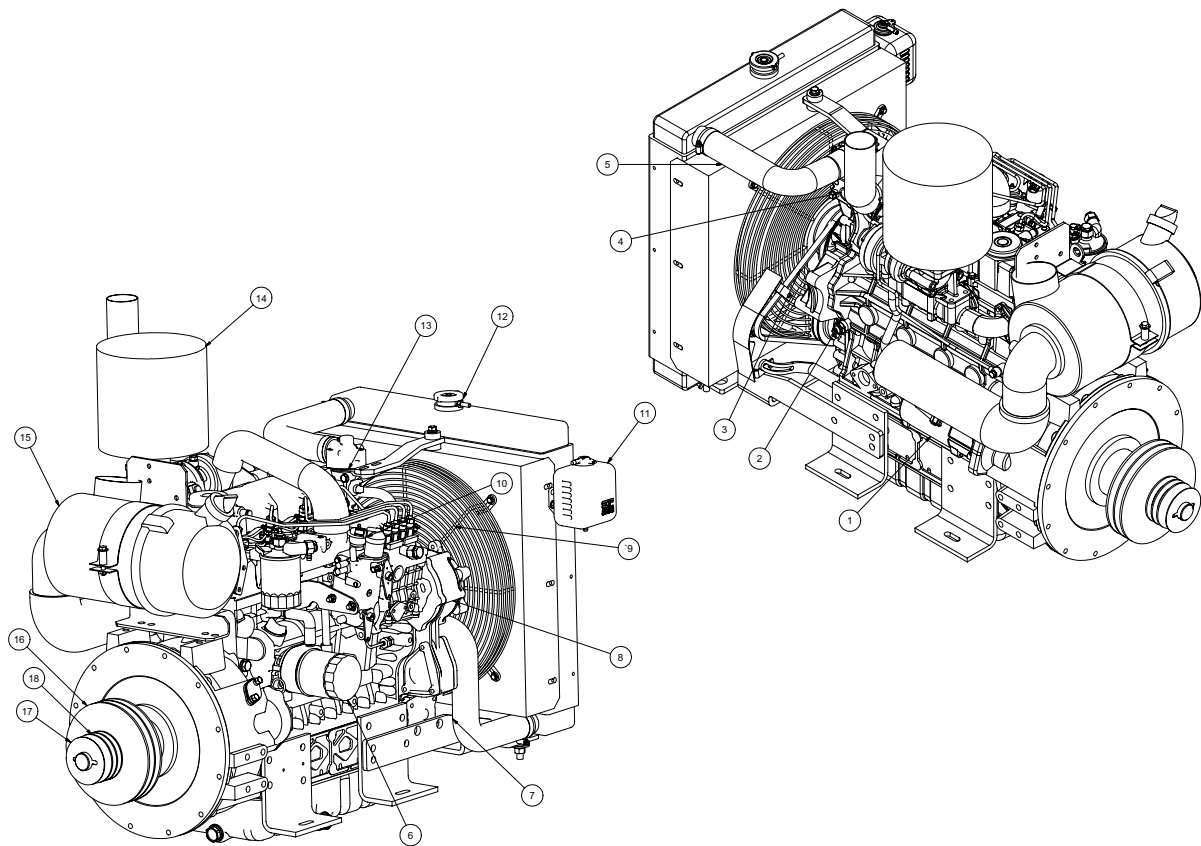

Engine Kubota V3800T

Engine Kubota V3800T

ITEM	QTY	NUMBER	DESCRIPTION
1	1	8046034	STARTER
2	1	8030960	OIL PRESSURE SWITCH
3	1	8046035	FAN BELT
4	1	8043952	WATER TEMPERTURE SWITCH
5	1	8045585	UPPER RADIATOR HOSE
6	1	8032002	OIL FILTER
7	1	8045586	LOWER RADIATOR HOSE
8	1	8046036	ALTERNATOR
9	1	8045588	FAN
10	1	8045589	FUEL SHUTOFF SOLENOID
11	1	8045590	OVERFLOW TANK OVERFLOW TANK CAP (Sold With Tank)
12	1	8045591	RADIATOR CAP
13	1	8045592	THERMOSTAT
14	1	8045593	MUFFLER
15	1	8045594	AIR FILTER HOUSING
*	1	8041055	AIR FILTER ELEMENT (INNER)
*	1	8041054	AIR FILTER ELEMENT (OUTER)
16	1	8044243	SHEAVE, BLOWER 8.35"OD 2517 TL
	1	8042659	BUSHING, TL2517 1 7/16"
17	1	8041799	KEYWAY RETAINER
18	1	8044244	SHEAVE, WATERPUMP 3.95" OD QT 2-GROOVE
	1	8044245	BUSHING, 1 7/16" QT
*	1	8041053	FUEL FILTER
*	1	8045595	FUEL PUMP
*	1	T400106	RADIATOR DRAIN FITTING
*	1	8046052	SOLENOID SPRING SWIVEL
OPTION FOR JETTER			
*	1	8046698	GREASE BOLT SPACER
*	1	8046699	GREASE BOLT

* Not Shown