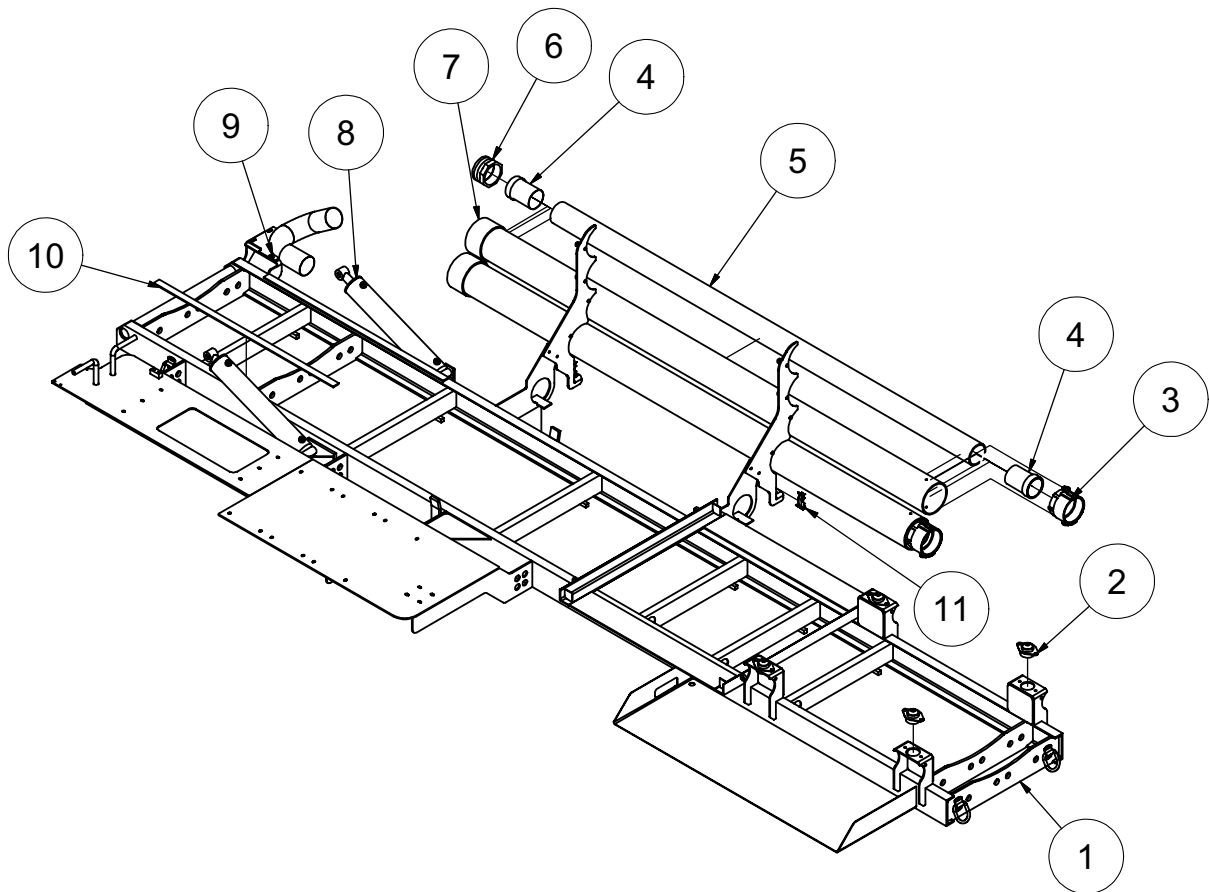

Skid Assembly

V800HD/V1200HD SADDLE TANKS

ITEM	QTY	PART #	DESCRIPTION
1	1	8044331	V800HD SKID-WELDMENT
	1	8044545	V1200HD SKID-WELDMENT
2	4	8030904	ISOLATOR 840LB.
	4	U000560	SCREW, HC 3/8-16 X 3"
	4	8030389	WASHER, SNUBBLING
	4	U120110	NUT, LOCK 3/8"
	8	U000420	SCREW, HC 3/8-16 X 1"
	24	U200060	WASHER, FLAT 3/8"
	8	U210060	WASHER, LOCK 3/8"
	8	U100060	NUT, HEX 3/8-16
3	10	8040240	U-BOLT MOUNTING BLOCK
4	10	8040038	U-BOLT, 1/2-13 X 10"LG - 1 5/8"GAP GR.8
	10	8040038-1	WASHER, 1/2"
	10	8040038-2	NUT, 1/2-20
5	15	8042812	GROMMET 2"ID3"OD1/4"WOG TRAILER SLOT MODEL
6	2	8044390	WATER TANK ANGLE HOLDER
7	2	8044408	AIR FILTER PULL UP BAR
8	1	8044410	LADDER WELDMENT
9	2	8041376	PLASTIC STRIP, 1/4" X 1 1/2" X 30'
	6	U030015	SCREW SOCKET FLAT HEAD 1/4-20 X 3/4"
10	1	8044451	EXHAUST ELBOW TANK PIVOT 4"
11	1	8045513	HOSE REEL BRACKET EXT. WELMENT (OPTIONAL JETTER)
12	1	8045536	JETTER CONTROL PLATE WELDMENT (OPTIONAL JETTER)

Skid Assembly

V1200