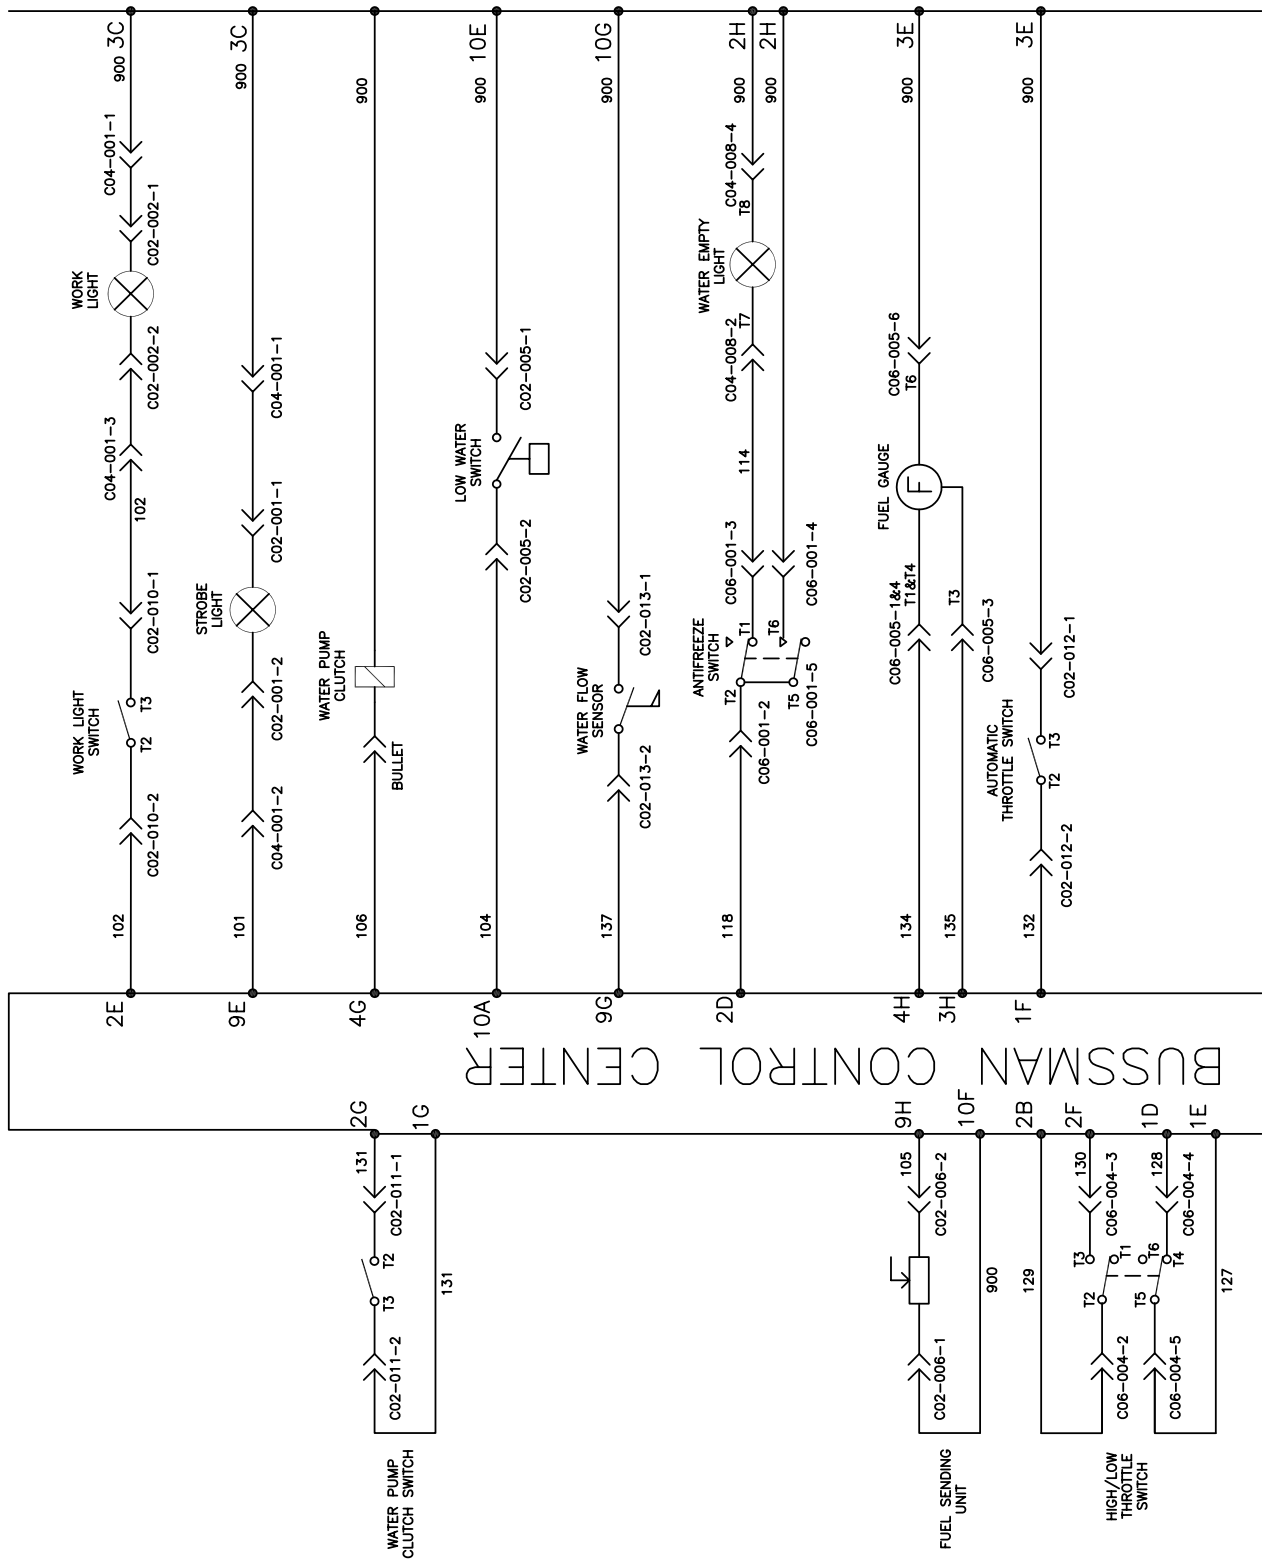

* ITEM NOT SHOWN

Vacuum Diesel Engine Schematic

VACUUM DIESEL ENGINE SCHEMATIC

080108

Vacuum Diesel Engine Schematic

080108

Vacuum Diesel Engine Schematic

Vacuum Diesel Engine Schematic