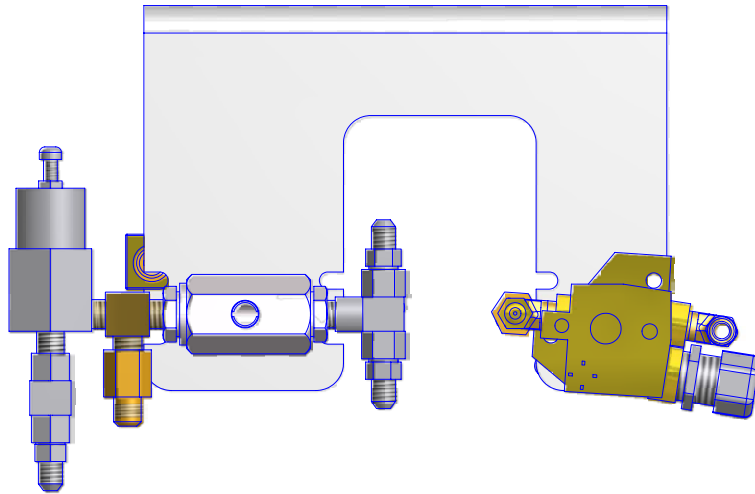

Compressor Assembly

072010-E

VACASSY221

Compressor Assembly

Compressor Assembly

Compressor Assembly

ITEM	QTY	PART NO.	DESCRIPTION
1	1	8044503	BRACKET AIR COMPRESSOR REGULATOR BLOWOFF AND BYPASS SOL
2	1	8044569	VALVE REGULATOR COMPRESSOR
3	1	T402034	TEE, 1/4MP 1/4MP 1/4MP
4	4	T400020	UNION 4MJ - 4MP
5	2	T421010	NIPPLE, CLOSE 1/4MP
6	2	8044667	VALVE SHUTTLE 1/4FP 1/4FP 1/4FP
7	1	8044570	VALVE BLOWDOWN COMPRESSOR
8	2	T400110	UNION 4FP - 4MJ
9	2	T402038	TEE, 4MJ 4MJ 4MP
10	1	8044544	ORIFICE 4MJ -4FJ .062"
11	1	8044542	VALVE SOLENOID AIR 3-WAY ROSS
12	1	X000113	1/2" STRAIN RELIEF CONNECTOR
13	1	8044286	COMPRESSOR MOUNTING BRACKET
14	1	8044457	COMPRESSOR AIR FILTER BRACKET
15	1	8044743	COMPRESSOR (POWERTECH MODEL)
16	1	8043047	ELBOW RUBBER COMPRESSOR INTAKE
17	1	8043049	COMPRESSOR AIR FILTER HSG
	1	8042977	FILTER, AIR ELEMENT
18	1	8044747	HOSE ASSY VAC 4-13" ST-ST
19	1	8044748	HOSE ASSY VAC 4-13" ST-90
20	1	8044745	HOSE ASSY VAC 4-20" ST-90
21	1	8044746	HOSE ASSY VAC 4-10" ST-90
22	1	8043841	HOSE ASSY VAC 4-25" ST-ST
23	1	8044750	HOSE ASSY VAC 1 1/2-25" ST-ST
24	1	8044744	HOSE ASSY VAC 4-76" ST-ST
25	1	8044761	HOSE ASSY VAC 12-24" ST-ST
26	1	8046730	HOSE ASSY VAC 4-33" ST-ST
27	1	8044749	HOSE ASSY VAC 4-23 1/2" ST-90
28	1	8043659	SWITCH TEMP OIL COMP 165F
29	1	T401095	ELBOW, 90 1/4"MB - 1/4" MJ
30	1	8044264	VALVE, INLINE CHECK 1/8P
31	1	T421008	1/8" CLOSE NIPPLE
32	1	T401230	ELBOW, 90 1/4"MB X 1/4" MJ
33	1	T401341	ELBOW, 3/4MB - 3/4MJ
34	1	8044263	ELBOW, 1/8MP X 1/4MJ W/CHECK AND ORIFICE
35	2	T400580	UNION, 1 1/2MP - 1 1/2MJ
36	1	T402219	TEE, 1 1/2FP - 1/2FP - 1 1/2FP