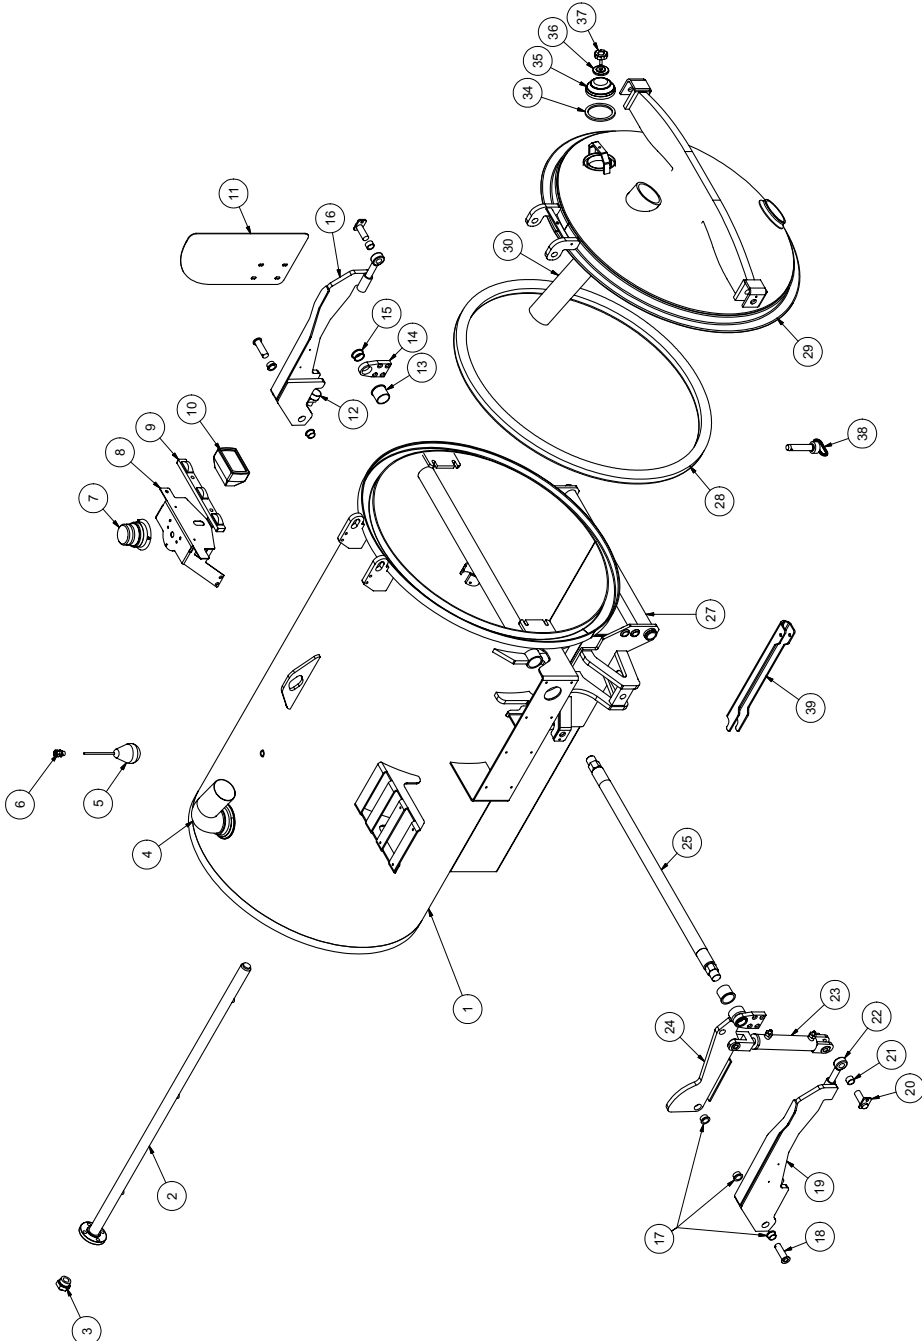

Hydraulic Door Option

V500

Hydraulic Door Option

V500

ITEM	QTY	NUMBER	DESCRIPTION	ITEM	QTY	NUMBER	DESCRIPTION
1	1	8041292	TANK	20	2	8042171	DOORARM PIN
2	1	8043166	TANK ROD	2	2	U000400	SCREW, HC 3/8-16 X 0.75
	1	8030446	O-RING #328 BUNA	2	2	U210060	WASHER, LOCK 3/8"
	4	U000880	SCREW, HC 1/2"-13 X 2"	21	2	8041524	BUSHING 1"
	4	U100120	NUT, HEX 1/2"-13	22	2	8043131	1" ROD END
	8	U200100	WASHER, FLAT 1/2"	12	12	U200171	WASHER, FLAT 1" SAE
	3	U010055	SCREW, HSH 5/16-18 X 1 1/2"	23	2	8041327	DOOR LOCK CYLINDERS
	3	8030369	TANK CLEANOUT NOZZLES	4	4	T400611	REDUCER 1/2"MSAE - 1/4"MJIC
3	1	T400261	REDUCER 1"MSAE - 3/8"MJIC	2	2	8042928	DOOR CYL BASE END HOSE 4-38 ST-ST
4	1	8040786	EXHAUST ELBOW	2	2	8043304	DOOR CYL ROD END HOSE 4-47 ST-ST
5	1	8030531	HIGH LEVEL FLOAT SWITCH	2	2	8040970	DOOR CYL SUPPLY/RET HOSE 4-70 ST-ST
	1	8041291	RUBBER BUSHING	2	2	T400022	REDUCER 6FJ - 4 MJ
	1	8041471	FLOAT TUBE V500LT/V500LTHD	2	2	T402035	TEE 4MJ - 4MJ 4MJ
6	1	X000113	1/2" STRAIN RELIEF	24	2	8041604	SHORT LINKAGE
7	1	8043139	STROBE LIGHT	25	1	8041607	LINKAGE CROSS TUBE
8	1	8046507	STROBE LIGHT BRACKET	26	-	8032006	4" PLUG
	1	X200003	WIRE HARNESS, VAC TANK	27	1	8042648	TANK PIVOT ROD
	1	X200100	WIRE HARNESS, VAC TANK SO	2	2	8030363	2" SPIRAL SNAP RING
	4	U000880	SCREW, HC 1/2"-13 X 2"	28	1	8041765	DOOR SEAL
	4	U210100	WASHER, 1/2" LOCK	29	1	8042064	DOOR
	4	U200100	WASHER, 1/2" FLAT	1	1	8040058	DOOR HINGE ROD
	2	U010006	SCREW, PHILLIPS #10-24 X 1"	6	6	U200171	WASHER, FLAT 1" SAE
	4	U200000	WASHER, FLAT #10	2	2	U500020	1" SNAP RING
	2	U210005	WASHER, LOCK #10	30	1	8041661	INLET TUBE
	2	U100010	NUT, HEX #10-24	31	-	8030844	4" MALE COUPLER
9	1	8041509	TANK CLEARANCE LIGHT	32	-	8045611	4"FNPT X 3" MCAM COUPLER
	2	U010006	SCREW, PHILLIPS #10-24 X 1"	33	-	8041080	4" MCAM X 3" MCAM COUPLER
	4	U200000	WASHER, FLAT #10	34	1	8032007	SIGHT GLASS GASKET
	2	U210005	WASHER, LOCK #10	35	1	8031048	SIGHT GLASS
	2	U100010	NUT, HEX #10-24	36	1	8031047	SIGHT GLASS PLATE
10	1	8043138	WORK LIGHT DEUTSCH	37	1	8031046	SIGHT GLASS HAND WHEEL
11	1	8041635	HYD ARM GUARD	38	1	8041626	DOOR SAFETY PIN
	4	U000400	SCREW, HC 3/8-16 X 0.75	1	1	8041485	LANYARD CABLE
	4	U200060	WASHER, FLAT 3/8"	39	1	8041212	SAFETY BRACE
	4	U210060	WASHER, LOCK 3/8"	1	1	8041213	CLIP, SAFETY
12	2	W000020	CAM ROLLER 1 1/4"	40	-	8030846	4" FEMALE COUPLER
	2	U160019	1/2"-20 NY-LOCK NUT	-	-	8032007	4" COUPLER GASKET
13	2	8041602	2" FLANGED BUSHING	41	-	8030431	4" CLOSE NIPPLE
14	2	8041621	OUTER BEARING PLATE	42	-	8030916	GATE VALVE
	8	8042008	1-1/2" SHIMS	-	-	8031116	GATE VALVE HANDLE
	8	U000840	SCREW, HC 1/2"-13 X 1 1/2"				
	8	U210100	WASHER, 1/2" LOCK				
	8	U200100	WASHER, 1/2" FLAT				
15	2	8041724	1-1/2" FLANGED BUSHING				
16	1	8041369	LONG LINKAGE CURBSIDE				
	1	8041770	PLASTIC WEAR PLATE				
	2	U010800	SCREW, SFH 1/4"-20 X 3/4"				
17	6	8041883	1" BUSHING FLANGED				
18	6	8042489	HYD DOOR PIN				
	6	U340050	3/16" LYNCH PIN				
19	1	8041375	LONG LINKAGE STREETSIDE				
	1	8041770	PLASTIC WEAR PLATE				
	2	U010800	SCREW, SFH 1/4"-20 X 3/4"