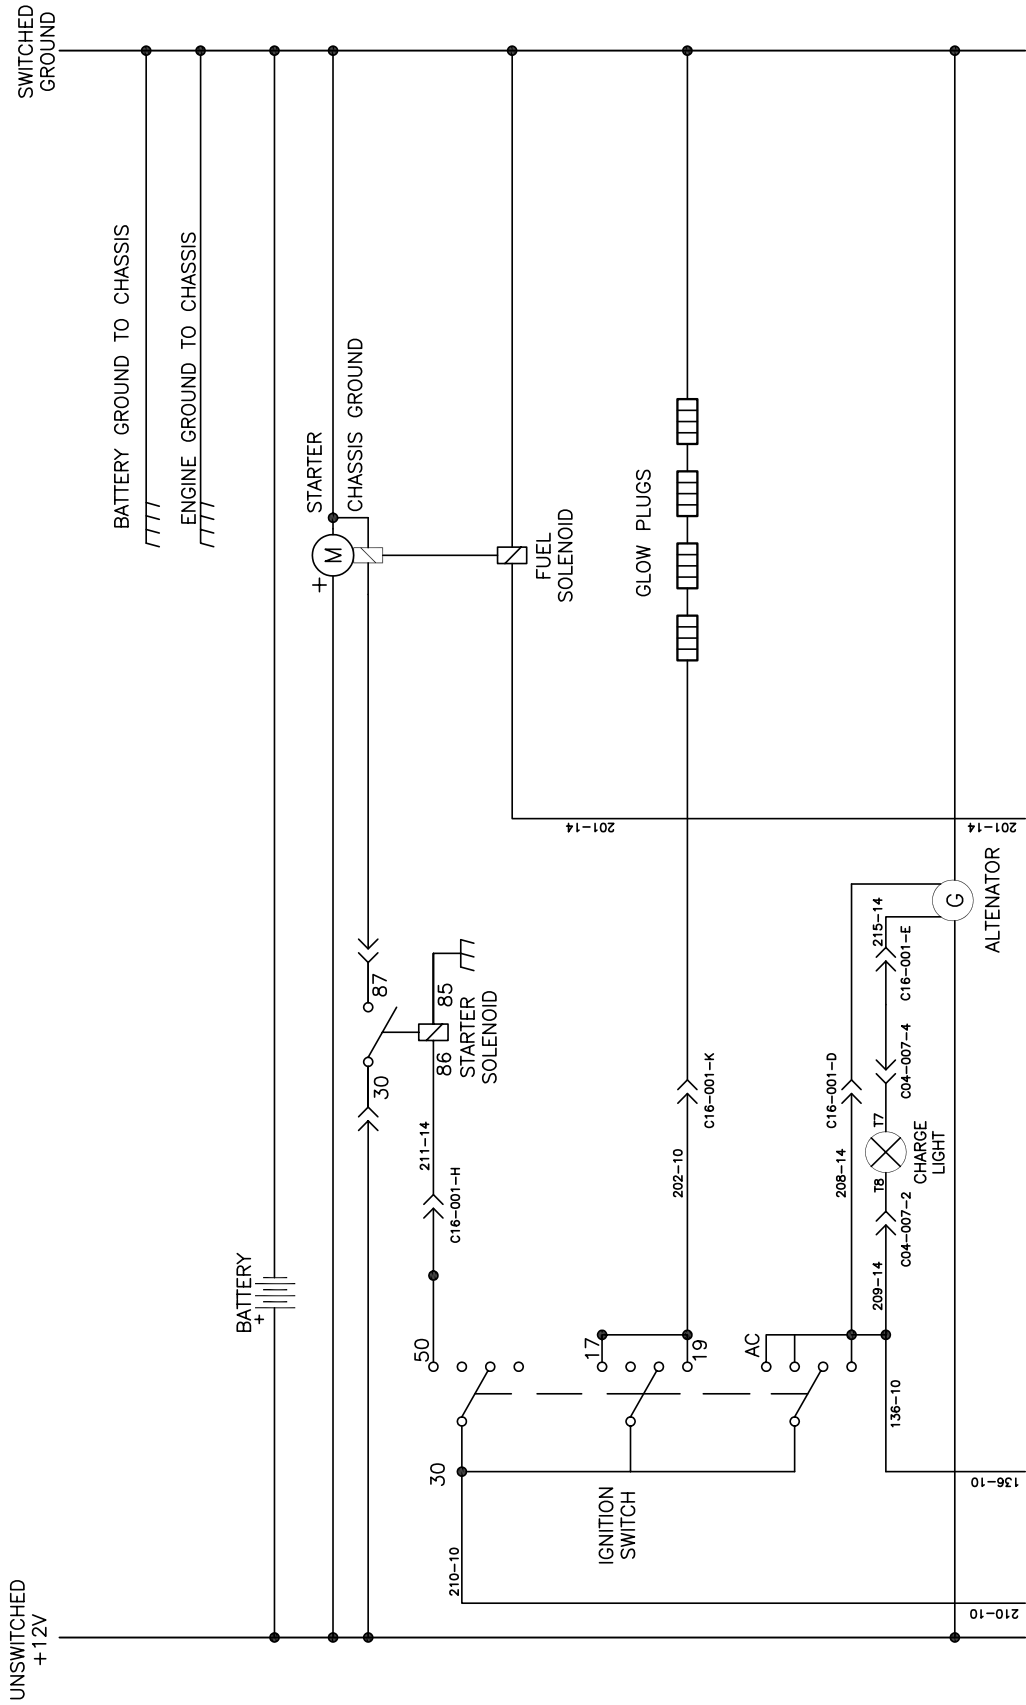

Hot Box Assembly

ITEM	QTY	NUMBER	DESCRIPTION
1	1	8046535	8" ELBOW EXHAUST (AQUA-BLAST)
2	1	8046448	HOT BOX, VERTICAL
3	2	T402130	TEE, 1/2"FP - 1/2FP - 1/2FP
4	1	8046536	120 TEMP. SWITCH NORM CLOS RD
5	1	8046537	165 TEMP. SWITCH NORM CLOSED
6	1	T402156	TEE, 1/2MP - 1/2FP - 1/2FP
7	1	T400029	REDUCER, 1/2"MP - 3/8" MJ
8	2	T320040	FITTING, HOSE 6HO - 6FJ
9	1	T400024	REDUCER, 1/2MP - 3/8FP
10	1	8046448-1	TEMPERATURE RELIEF
11	1	T401140	ELBOW 8MP - 8MJ
12	1	T401125	REDUCER 3/8MP - 1/2FJ
13	1	8031267	FLOW SWITCH
14	1	T400028	UNION 3/8MP - 3/8MJ
15	1	8046515	HOT BOX WELDMENT
16	1	X000271	SWITCH HIGH / LOW
17	3	U200020	SCREW, HC 5/16-18 X 1.00
18	3	U210040	WASHER, LOCK 5/16
19	3	U200040	WASHER, FLAT 5/16

* ITEM NOT SHOWN

Vacuum Diesel Engine Schematic

VACUUM DIESEL ENGINE SCHEMATIC

080108