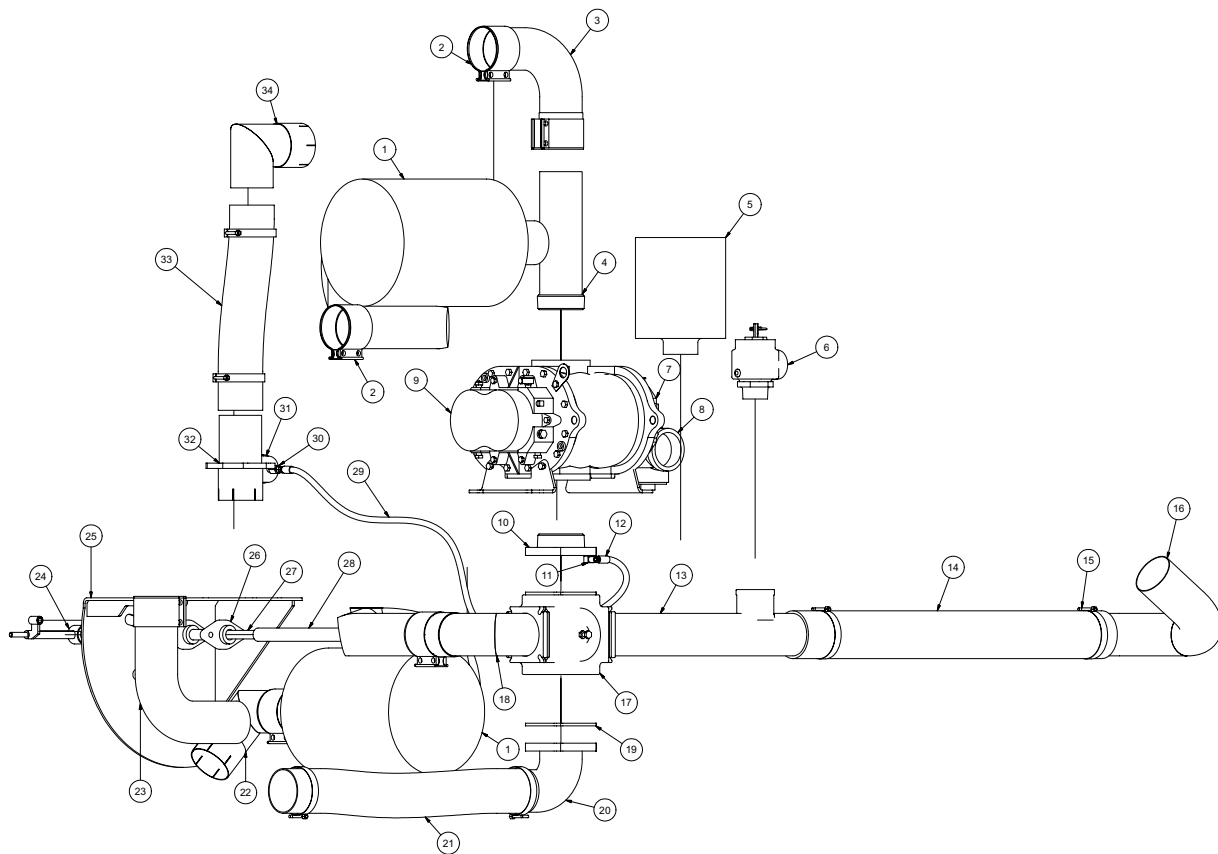

Blower Assembly

73HD REV FLOW

Blower Assembly

73HD REV FLOW

ITEM	QTY	PART NO.	DESCRIPTION
1	2	8030917	SILENCER, 1025 CFM, COWL
2	6	8030400	4" BAND CLAMP
3	1	8040929	4IN ELBOW ID-OD 8"LG
4	1	8045018	4" EXHAUST TUBE ADAPTER WELD'T
5	1	8043553	FILTER AIR 3" 245 CFM
6	1	8041035	PRESSURE RELIEF 1025
7	1	8040484	SHEAVE 6.95DIA 2 GROOVE
*	1	8040703	SHEAVE 6.15OD SDS 2-GROOVE (OPTIONAL JETTER)
	1	8040485	BUSHING 1 1/8" SDS
	1	U410090	KEY 1/4" X 1/4" X 2 3/4"
8	1	8030866	KUNKLE VALVE, 1025 CFM
9	1	8040001	BLOWER (MODEL 59)
	4	U000817	SCREW, HC 1/2" - 13 X 1"
	4	U210100	WASHER, LOCK 1/2"
	4	U200100	WASHER, FLAT 1/2"
10	1	8044330	REV FLOW 4" HEADER NIP ASSY
11	1	T401100	ELBOW, 4MP - 4MJ 90
12	2	T320030	FITTING, HOSE 4HO - 4FJ
13	1	8044208	REV FLOW SKID HEADER WELD'T
14	1	8044650	HOSE ASSY VAC 4-96 ST-ST
15	6	8042606	CLAMP T-BOLT 4" (450)
16	1	8044451	EXHAUST ELBOW TANK PIVOT 4"
17	1	8041177	4IN 4-WAY VALVE
18	1	8045271	AIR RELEASE ELBOW W/FLANGE
19	4	8043554	GASKET 4-WAY VALVE 4"
20	1	8044636	4' ELBOW 90 OD-FLANGE (3"RAD)
21	1	8043841	HOSE ASSY VAC 4-25 ST-ST
22	1	8044789	AIR RELEASE ELBOW CONNECTOR
23	1	8041814	ELBOW, 4" (4.5"RAD, OD-OD)
24	1	8041617	HANDLE 4"REV FLOW (W/O GRIP) (TRAILER UNIT)
	1	8045404	REV FLOW HANDLE (SKID UNIT)
25	1	8044368	REV FLOW FACEPLATE BRACKET (TRAILER UNIT)
	1	8045405	REV FLOW FACEPLATE BRACKET (SKID UNIT)
26	1	W030080	FLANGE BEARING - 2 BOLT (1"BORE)
27	1	8044365	REV FLOW SHAFT EXT (SHORT) WELD'T
28	1	8044362	REV FLOW SHAFT EXT (LONG) WELD'T
29	1	8044833	HOSE ASSY VAC 4-73 ST-90
30	1	8030483	UNION 4FP-4MJ
31	1	8030372	WATER PRESSURE GAUGE 1/4NPT
32	1	8044766	BRACKET 4" ID - 4"OD W/FLANGE
33	1	8044268	HOSE ASSY VAC 4-22 ST-ST
34	1	8044114	4" ELBOW 90 WELD'T ID-OD

091610-E

VACASSY211