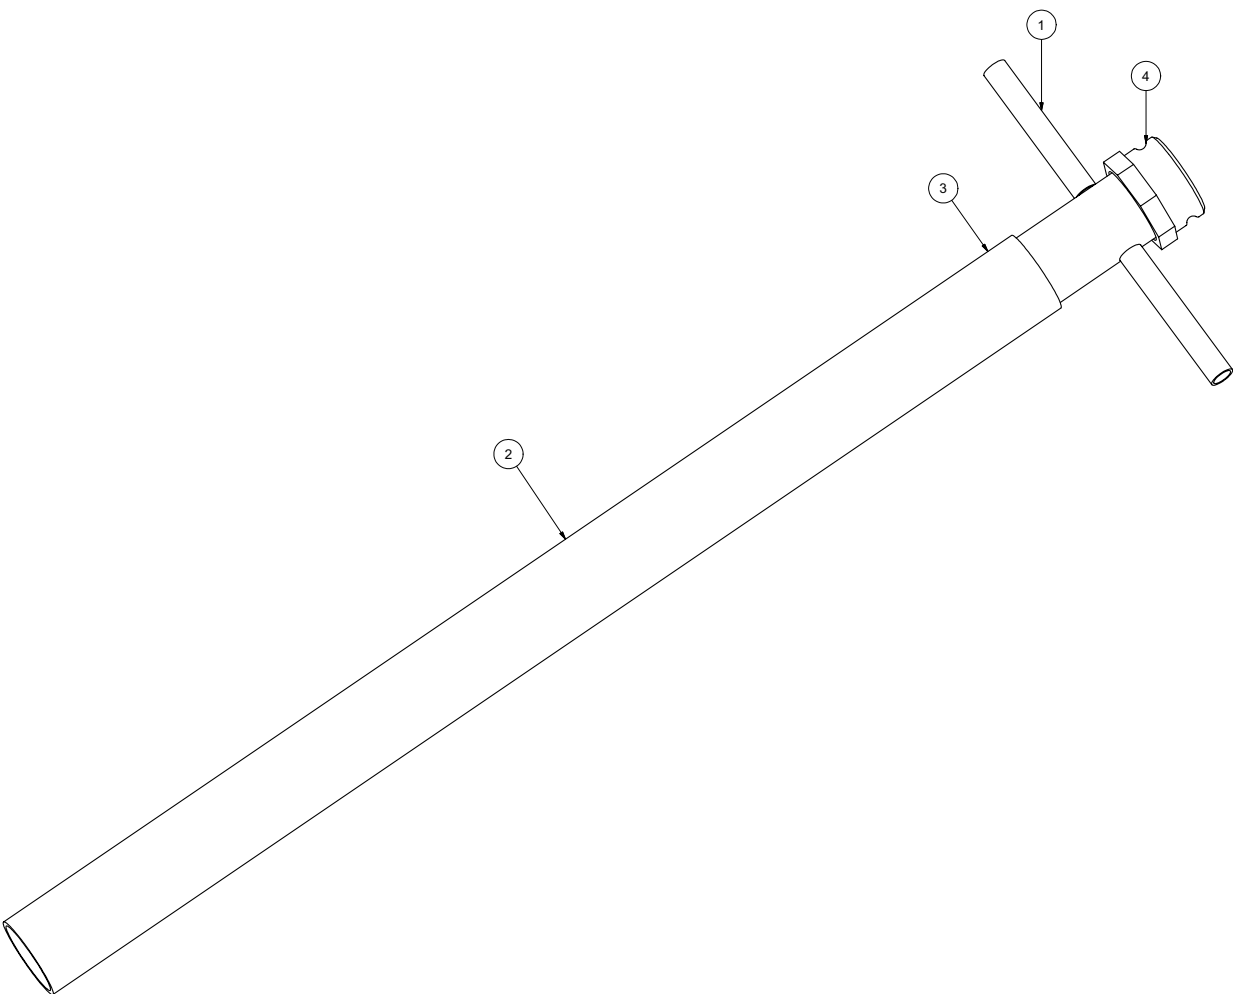

Tools

4" Suction Tool

Tools

4" Suction Tool

ITEM	QTY	NUMBER	DESCRIPTION
	1	8040983	TOOL VAC SUCTION 4" COMPLETE
1	1	8040981	TOOL VAC HANDLE ASSEMBLY 4"
2	1	8040982	PVC VACUUM TUBE 4"
3	1	8030912	CLAMP, 4.5" PUNCHLOK
4	1	8030844	COUPLING, 4" BANJO