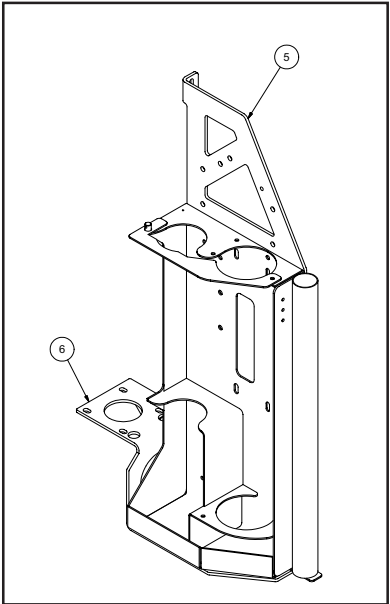

Tool Rack Assembly

HD

I-BEAM TRAILER

SKID UNIT