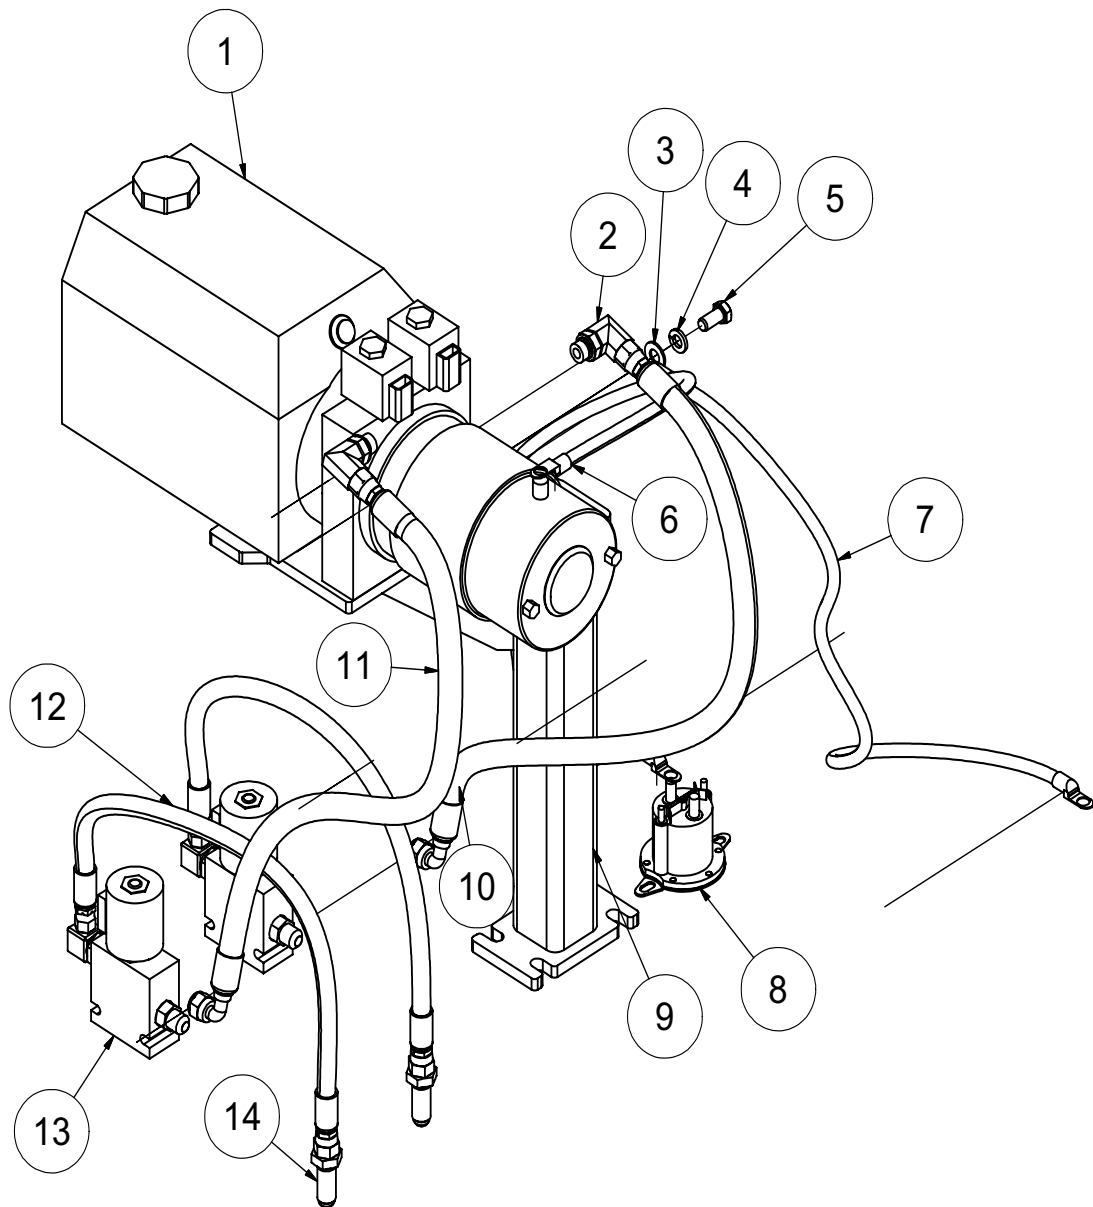

Hydraulic Pump Assembly

Hydraulic Pump Assembly

ITEM	QTY	PART	DESCRIPTION
1	1	8046300	PUMP, HYD 12V 6QT
2	2	T401250	ELBOW, 90 3/8" MB-MJ
3	1	U200600	WASHER, FLAT 3/8"
4	1	U210060	WASHER, LOCK 3/8"
5	1	U200400	SCREW, HC 3/8"-16 X .750
6	1	X300233	CABLE, BATTERY HOT 1GA 26"
	2	X300251	LUG, CABLE 1GA 3/8" HOLE
7	1	X300224	CABLE, BATTERY GROUND 1GA 21"
	2	X300251	LUG, CABLE 1GA 3/8" HOLE
8	1	8046258	SWITCH HYD PUMP 12V RELOCATE
9	1	8043499	BRACKET 36/49 12V HYD PUMP
10	1	8046685	HOSE ASSY VAC 6-25" ST-90 (500LE/LEHD)
	1	8046686	HOSE ASSY VAC 6-22" ST-90 (800LE/LEHD)
	1	8040973	HOSE ASSY VAC 6-20" ST-90 (73/99)
11	1	8046687	HOSE ASSY VAC 6-23" ST-90 (500LE/LEHD)
	1	8040973	HOSE ASSY VAC 6-20" ST-90 (800LE/LEHD)
	1	8040973	HOSE ASSY VAC 6-20" ST-90 (73/99)
12	2	8040971	HOSE ASSY VAC 4-19" ST-ST6FJ (LE/LEHD)
13	2	8041788	VALVE, SOLENOID 3-WAY W/ INT C4K
14	2	T400391	BULKHEAD 3/8" MJ - 3/8" MJ

* NOT SHOWN