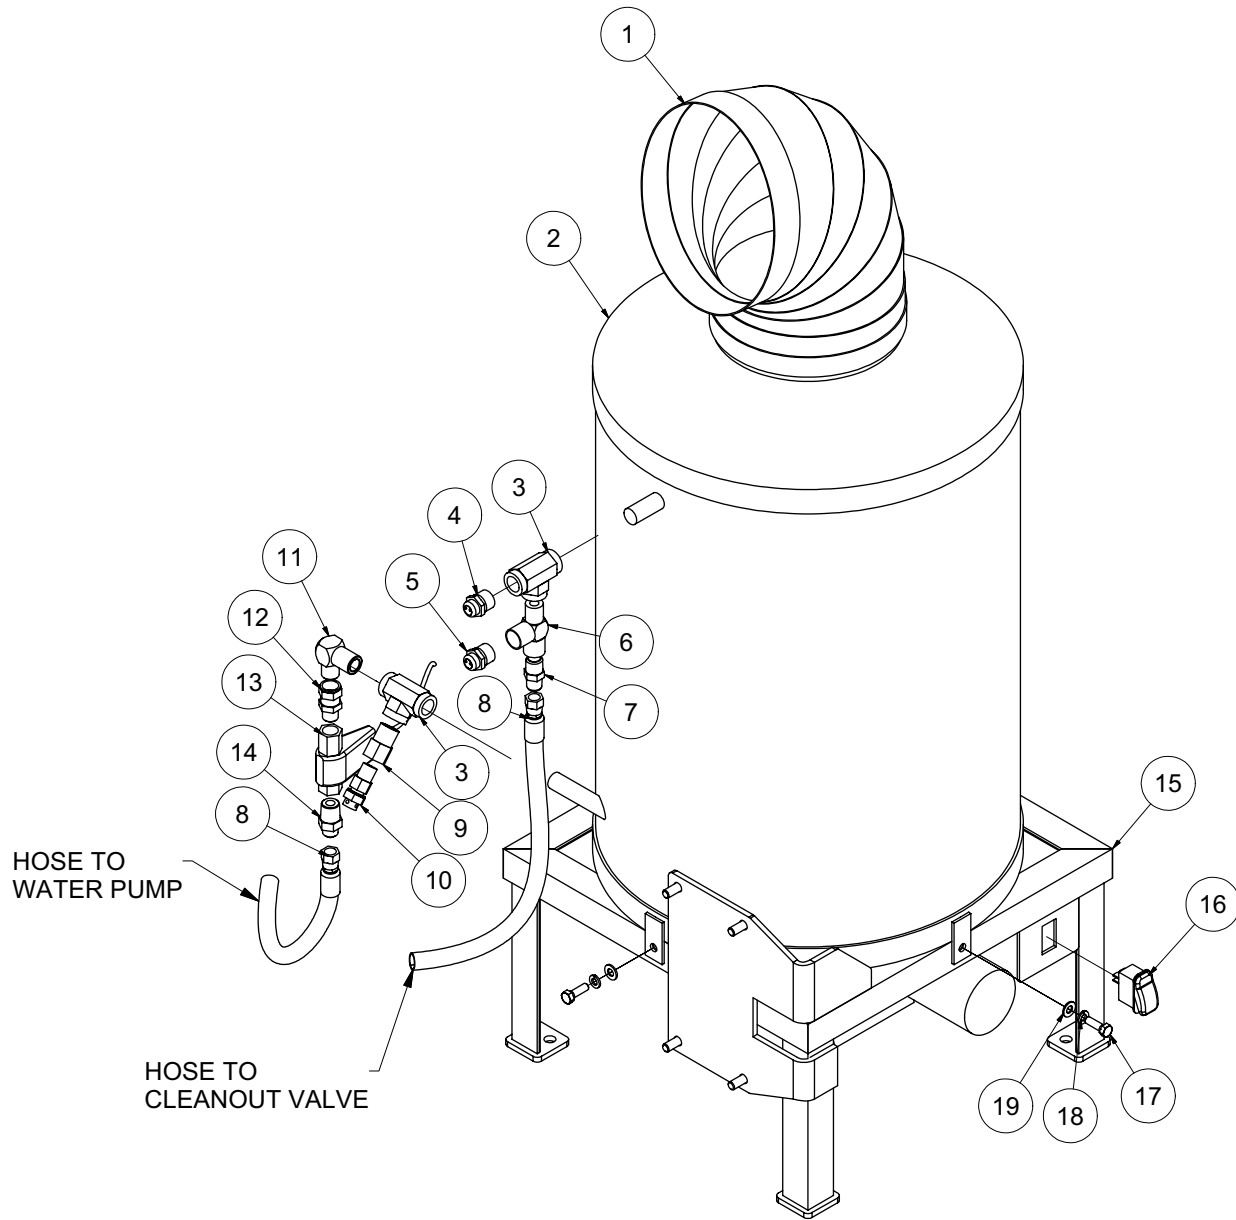

Hot Box Assembly

Hot Box Assembly

ITEM	QTY	NUMBER	DESCRIPTION
1	1	8046535	8" ELBOW EXHAUST (AQUA-BLAST)
2	1	8046448	HOT BOX, VERTICAL
3	2	T402130	TEE, 1/2"FP - 1/2FP - 1/2FP
4	1	8046536	120 TEMP. SWITCH NORM CLOS RD
5	1	8046537	165 TEMP. SWITCH NORM CLOSED
6	1	T402156	TEE, 1/2MP - 1/2FP - 1/2FP
7	1	T400029	REDUCER, 1/2"MP - 3/8" MJ
8	2	T320040	FITTING, HOSE 6HO - 6FJ
9	1	T400024	REDUCER, 1/2MP - 3/8FP
10	1	8046448-1	TEMPERATURE RELIEF
11	1	T401140	ELBOW 8MP - 8MJ
12	1	T401125	REDUCER 3/8MP - 1/2FJ
13	1	8031267	FLOW SWITCH
14	1	T400028	UNION 3/8MP - 3/8MJ
15	1	8046515	HOT BOX WELDMENT
16	1	X000271	SWITCH HIGH / LOW
17	3	U200020	SCREW, HC 5/16-18 X 1.00
18	3	U210040	WASHER, LOCK 5/16
19	3	U200040	WASHER, FLAT 5/16

* ITEM NOT SHOWN