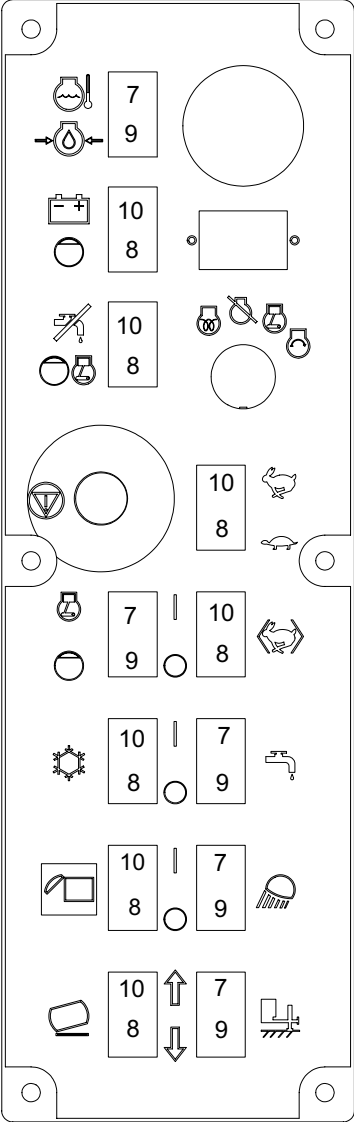

091610-E

VACASSY211

REV.	DATE	BY	APP.

PART NAME

NOTES: A- INSTALL ITEM #20 (SCREW) IN ASSEMBLY
 C- 3-1/2 REQ'D SOC. HD. ON G.E. AND D.E.
 E- REQ'D ON 42 ONLY
 F- NUT TO BE TORQUED TO:
 3-1/2-----110 LB.FT.
 4-----190 LB.FT.
 5-----250 LB.FT.
 G- USE RED LOCKTITE ON SET SCREW

Electrical Control Bracket

071808

VACASSY550

Electrical Control Bracket

ITEM	QTY	PART NO.	DESCRIPTION
1	1	X000213	BUSSMAN VEC
2	1	8031231	SWITCH, DELAY RELAY
3	1	X000240	RELAY TIME 15 SECOND
4	1	8043129	CONTROL PANEL - HARNESS MTG PLATE
5	1	X400050	BATTERY, 31-MHD WORKAHOLIC
6	2	8043742	BATTERY HOLD DOWN ROD ASSY
7	1	8043800	FUSE HOLDER AMG
8	1	8050016	BATTERY HOLD DOWN
*	1	X200005	HARNESS VAC CONTROL
*	1	X300218	BATTERY GROUND CABLE
*	4	X300181	BATTERY HOT CABLE

* NOT SHOWN

Control Panel

Control Panel

ITEM	QTY	PART NO.	DESCRIPTION
1	1	8043128	CONTROL PANEL - MAIN PLATE
2	1	J200031	DECAL - CONTROL PANEL
3	3	X000260	LIGHT LED DUAL PANEL
4	1	X000280	E-STOP
5	1	X000273	ROCKER SWITCH SPST (ON) NONE -OFF
6	1	X000272	ROCKER SWITCH DPST (ON) NONE -ON
7	1	X000272	ROCKER SWITCH DPST (ON) NONE - ON
8	1	X000274	ROCKER SWITCH DPDT (ON) OFF (ON)
9	1	X100001	FUEL GAUGE
10	1	X000300	HOURMETER
11	1	8030458	IGNITION SWITCH
12	1	X000271	ROCKER SWITCH DPST ON - ON
13	2	X000270	ROCKER SWITCH SPST ON -OFF
14	1	X000270	ROCKER SWITCH SPST ON -OFF
	1	X000271	ROCKER SWITCH DPST ON -ON
15	1	X000290	ROCKER SWITCH PLUG
	1	X000274	ROCKER SWITCH DPDT (HYD. JACK OPTION)
*	1	8030829	KEY, IGNITION - KUBOTA