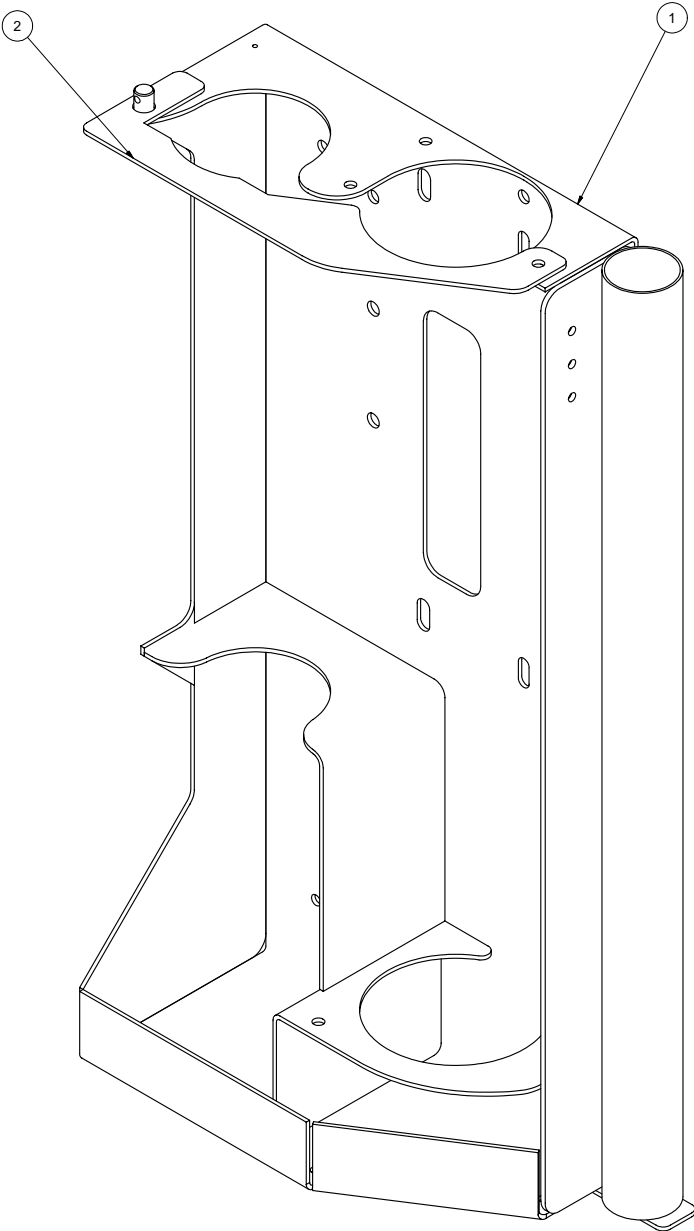

Tool Rack Assembly

HD