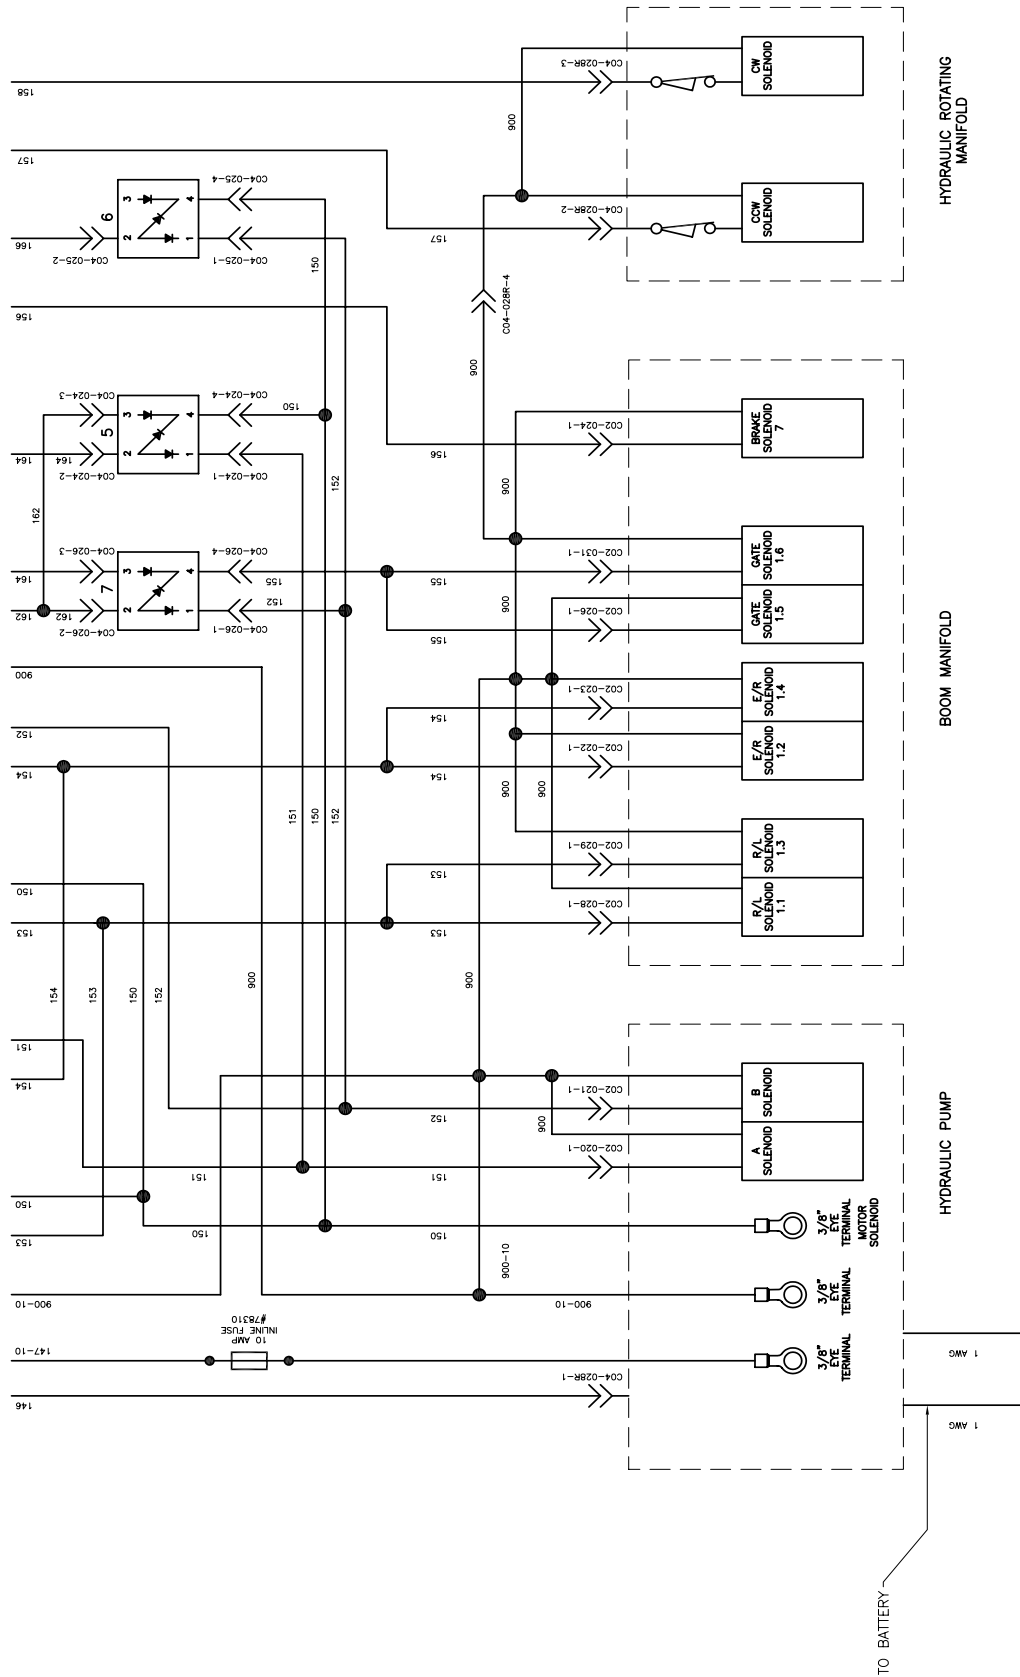

Vacuum Diesel Engine Schematic

BUSSMAN CONTROL CENTER OPTIONS

PAGE LEFT BLANK

Boom Wiring Schematic

080108

Boom Wiring Schematic

080108

PAGE LEFT BLANK