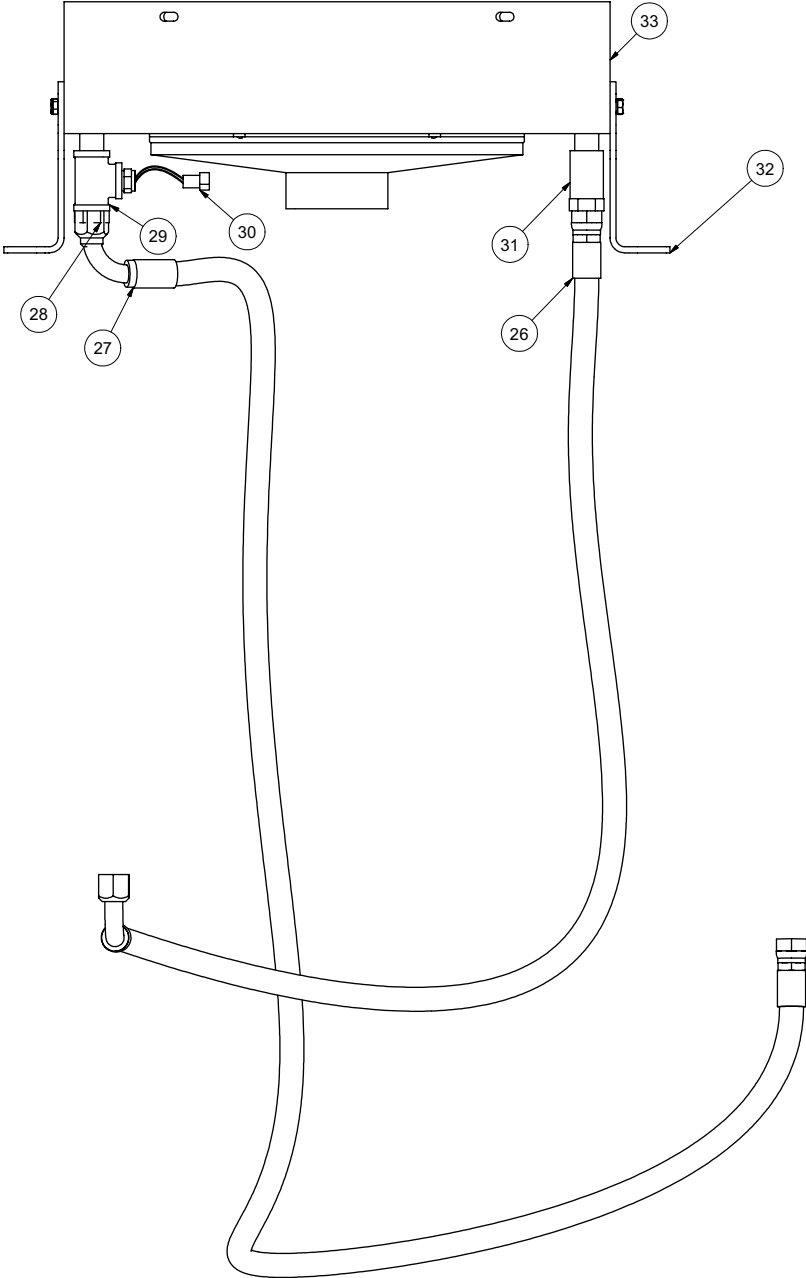

Compressor Tank Assembly

Compressor Tank Assembly

ITEM	QTY	PART NO.	DESCRIPTION
1	1	8044347-1	TANK RECEIVER
2	1	T402224	TEE, PIPE GALV 1 1/2"FP
3	1	8044347-8	GLASS, SIGHT OIL LEVEL 1 1/2
4	2	T401040	ELBOW,90 3/4"MP-3/4MP
5	1	8044347-2	CLAMP BAND
6	3	T401100	ELBOW,90 1/4"MP-1/4"MJ
7	1	T402223	TEE, 1"FP-1/4"FP-1"FP
8	1	T402038	TEE, 1/4"MJ-1/4"MJ-1/4"MP
9	2	8044347-7	ORIFICE, HEX .047 DIA.
10	1	8044347-4	TUBE SEPARATOR DRAIN W/FITT
11	1	8044762	HOSE ASSY VAC 4-46 1/2" ST-90
12	1	8044744	HOSE ASSY VAC 4-76" ST-90
13	1	8044751	HOSE ASSY VAC 1 1/2- 66" ST-90
14	1	8044763	HOSE ASSY VAC 4-60" ST-90
15	1	8042860	HOSE ASSY VAC 12-95" ST-ST
16	1	8044347-6	VALVE, RELIEF 175 PSI 1/2 NPT
17	1	8044347-3	VALVE PRESSURE MINIMUMAIR
18	1	T421213	NIPPLE,HEX RED 1 1/4 X 1
19	1	T400585	BUSHING,PVC 1.25"MP X .750"FP
20	1	T400100	UNION, 3/4"MP-3/4"MJ
21	1	T421010	NIPPLE,CLOSE 1/4"MP
22	1	T400580	UNION, 1-1/2"MP-1-1/2"MJ
23	1	T420335	ELBOW,90 1-1/2"FP PIPE
24	1	8043020	FILTER OIL COMPRESSOR SPIN-ON
25	1	8044347-5	ELBOW, PIPE STREET GALV 1/2
26	1	8044764	HOSE ASSY VAC 12-53" ST-90
27	1	8046721	HOSE ASSY VAC 12-100" ST-90
28	1	T400100	UNION, 12MP-12MJ
29	1	T402160	TEE, 12FP-12FP-12FP
30	1	8043659	SWITCH TEMP OIL COMP 165F
31	1	T430040	COUPLING, 3/4" NPT
32	2	8045981	COMPRESSOR COOLER MOUNT
33	1	8042497	OIL COOLER SHROUD
	1	8042495	OIL COOLER FAN
	1	8042496	OIL COOLER