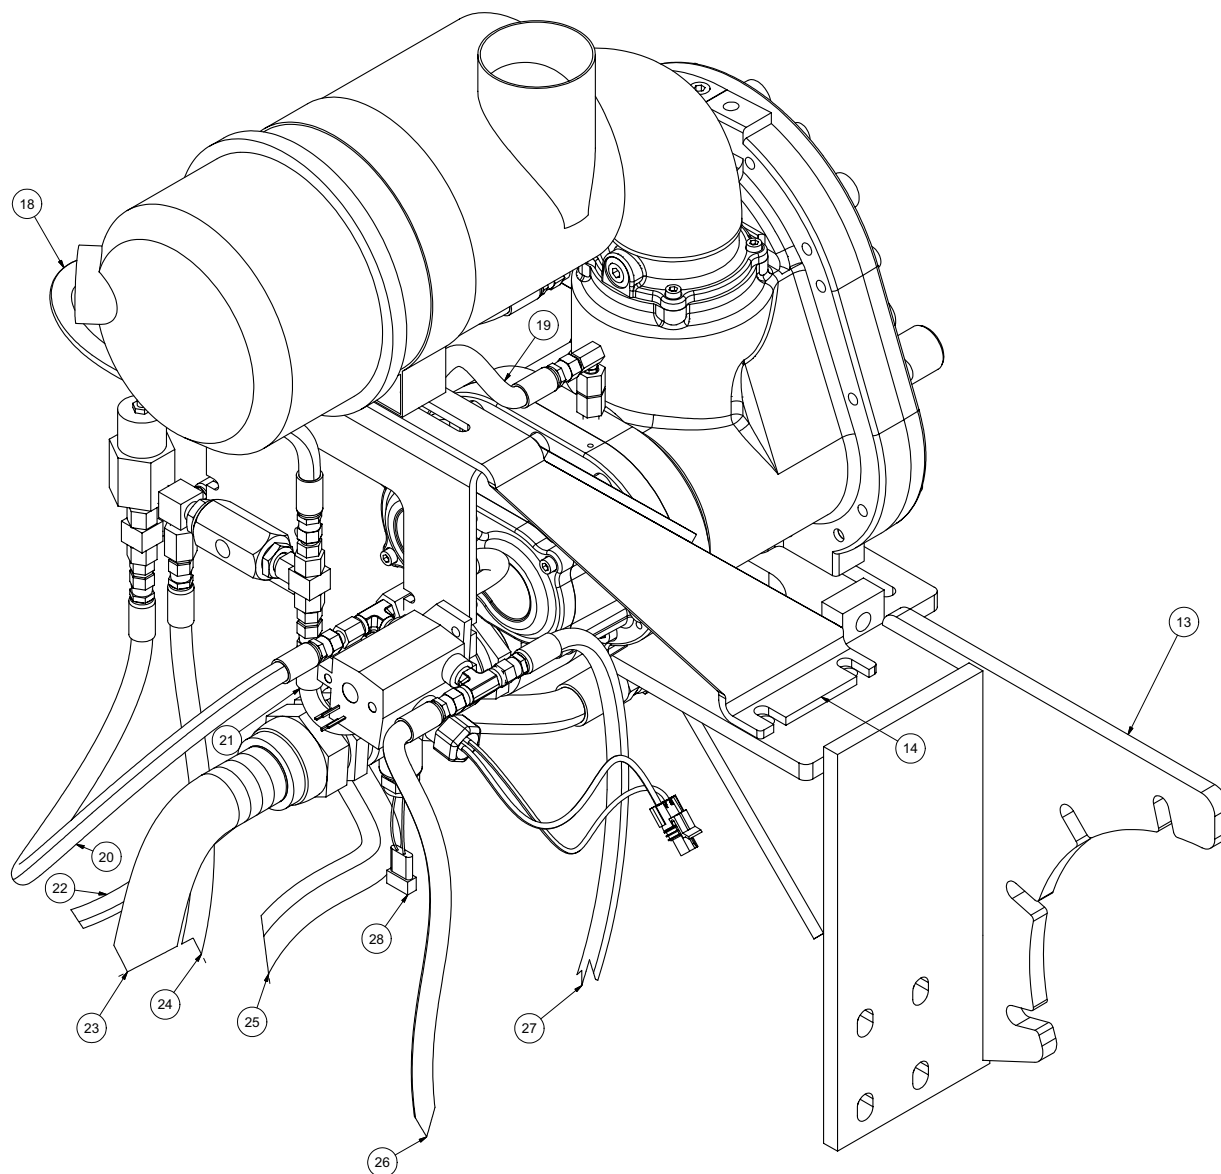

Water Pump Assembly KE24

ITEM	QTY	PART NO.	DESCRIPTION
1	1	8042352-1	PUMP CRANKCASE
2	2	8042352-2	ROLLER BEARING 33207/Q
3	2	8042352-3	O-RING D. 80,6X2,62
4		8042352-4	SHIM 0,1
		*	SHIM, 25
		*	SHIM, 0,35
5	1	8042352-5	RING ZJ45
6	1	8042352-6	OIL LEVEL INDICATOR
7	1	8042352-7	O-RING D. 39,34X2,62
8	1	8042352-8	OIL LEVEL INDICATOR SIDE BEARING COVER
9	20	8042352-9	SCREW TCEI M6X16 UNI 5931
10	1	8042352-10	O-RING D. 13,95X2,62
11	1	8042352-11	PLUG G3/8"
12	1	8042352-12	DIPSTICK
13	1	8042352-13	CRANKCASE COVER
14	1	8042352-14	O-RING D. 196,52X2,62
15	7	8042352-15	PLUG FOR D. 15 PORT
16	6	8042352-16	CONNECTING ROD SCREW
17	1	8042352-17	CRANKSHAFT
18	1	8042352-18	CRANKSHAFT KEY
19	1	8042352-19	MOTOR SIDE BEARING COVER
20	1	8042352-20	OIL SEAL 35X52X7 SPEC
21	3	8042352-21	CONNECTING ROD
22	3	8042352-22	PISTON
23	3	8042352-23	PIN D. 18X36
24	3	8042352-24	SEAL 36X47X7
25	3	8042352-25	WIPER
26	3	8042352-26	PLUNGER KE24
27	3	8042352-27	O-RING D. 11X2 SPEC
28	3	8042352-28	PLUNGER BOLT
29	1	8042352-29	PLUG G1/2"X18
30	1	8042352-30	WASHER D.1/2"
31	1	8042352-31	PLUG G1"X17
32	1	8042352-32	WASHER D.1"
33	1	8042352-33	MANIFOLD D22-24
34	3	8042352-34	OR D.50C52X1.78 KIT 2002-3-4-5-6-7-8-9-10-11
35	3	8042352-35	PACKING RETAINER D.24
36	3	8042352-36	PACKING D.24 L.P. KIT 2006-2007
37	3	8042352-37	MIDDLE RING D.24 KIT 2007
38	3	8042352-38	RESTOP RING D.24 KIT 2006-2007
39	3	8042352-39	PACKING D.24 H.P. KIT 2006-2007
40	3	8042352-40	FRONT RING D.24 KIT 2007
41	8	8042352-41	SCREW TCEI M10X110 UNI 5931
42	14	8042352-42	SCREW TCEI M10X25 UNI 5931 SPEC.
43	2	8042352-43	VALVE COVER
44	6	8042352-44	VALVE PLUG
45	6	8042352-45	BACK UP RING D.32,4X36,5X1,5
46	12	8042352-46	O-RING D.29.82X2,62 KIT 2000-2001
47	6	8042352-47	SUCTION/DELIVERY VALVE GUIDE PLATE KIT 2000-2001
48	3	8042352-48	DELIVERY VALVE SPRING KIT 2001
49	6	8042352-49	SUCTION/DELIVERY VALVE PLATE KIT 2000-2001
50	6	8042352-50	SUCTION/DELIVERY VALVE SEAT KIT 2000-2001
51	6	8042352-51	BACK UP RING D.31X35,5X1,5
52	3	8042352-52	DELIVERY VALVE ASSEMBLY KIT 2001
53	3	8042352-53	SUCTION VALVE SPRING KIT 2000
54	3	8042352-54	O-RING D.10,82X1,78
55	3	8042352-55	PLUG G1/4"X13
56	3	8042352-56	SUCTION VALVE ASSEMBLY KIT 2000
57	1	8042352-57	HYDRAULIC MOTOR FLANGE
58	6	8042352-58	SCREW TCEI M8X30 UNI 5931
59	3	8042352-59	CONNECTING ROD (COMPLETE)

Compressor Assembly

072010-E

VACASSY221