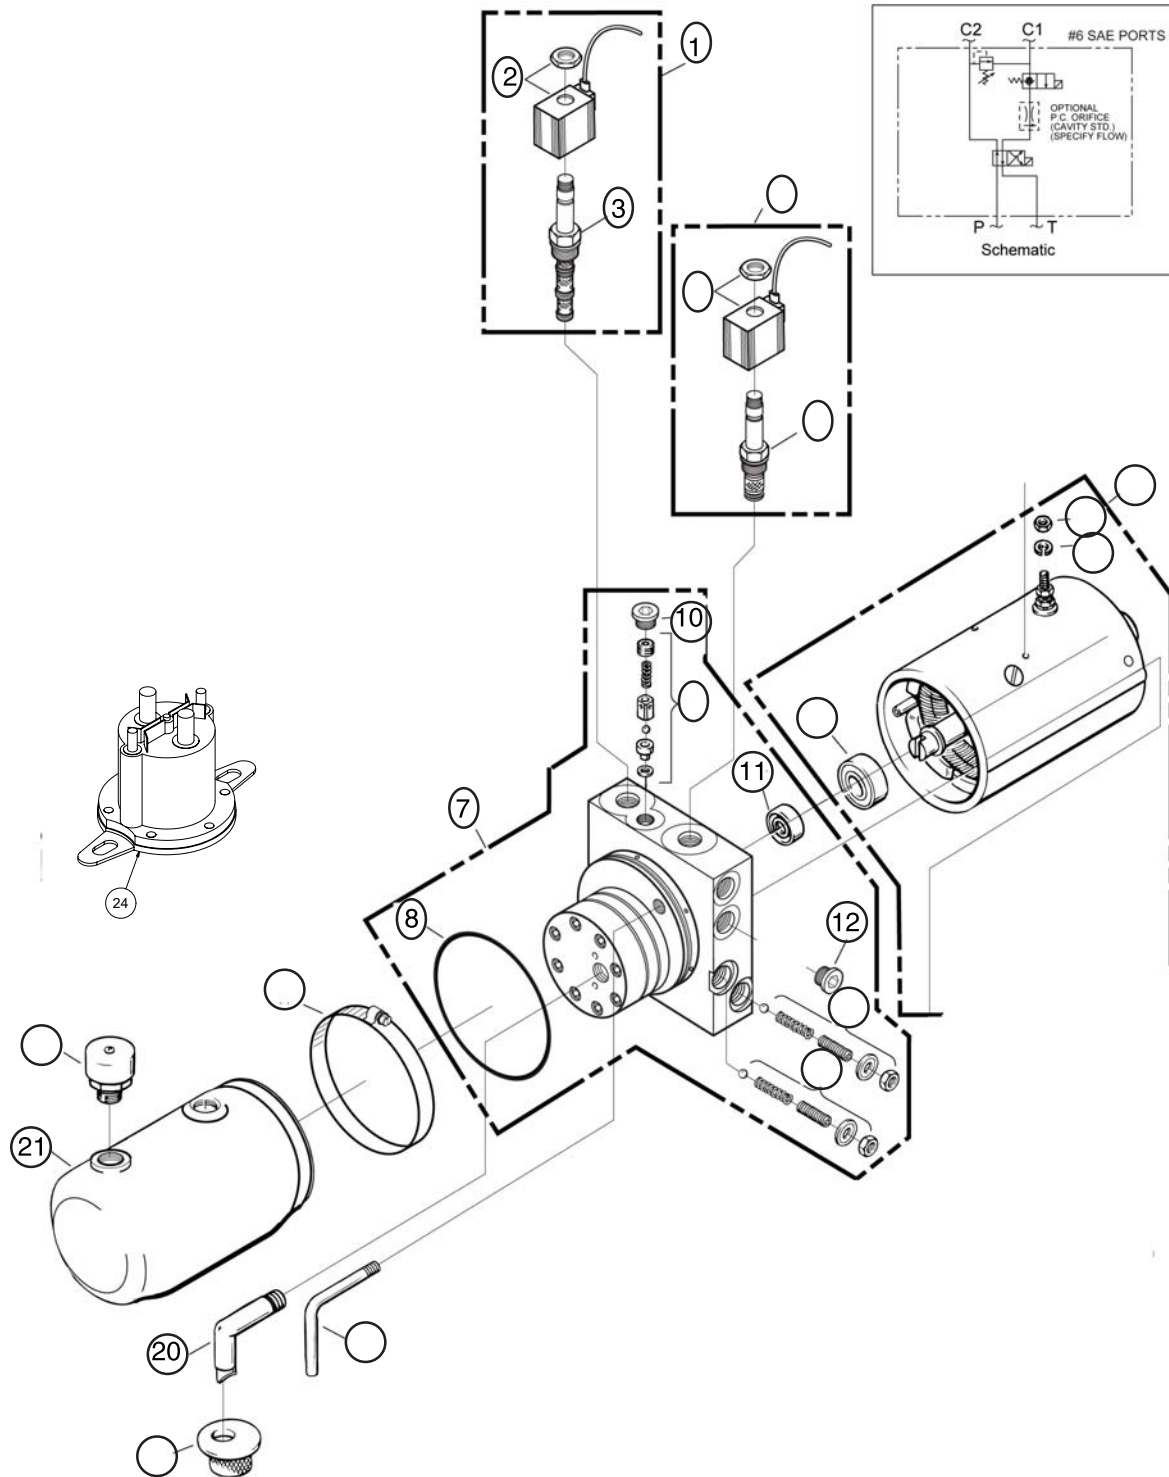

Hydraulic Pump w/ Bracket

Hydraulic Pump w/ Bracket

ITEM	QTY	NUMBER	DESCRIPTION
	1	8046300	PUMP, HYD 12V VAC 4.5QT
	2	U000420	SCREW, HC 3/8"-16 X 1"
	2	U210060	WASHER, LOCK 3/8"
	2	U200600	WASHER, FLAT 3/8"
	2	T400037	UNION 6MB - 6MJR
	2	8040973	HOSE ASSY VAC 6-20 ST-90
	2	T400391	BULKHEAD 6MP - 6MP
1	1	8046300-14	VALVE, 4-WAY - 2 POSITION
2	1	8046300-15	COIL, 10 VDC GROUNDED W/ DEUTSCH CONN
3	1	8046300-16	CARTRIDGE, 4-WAY 2 POSITION
4	1	8046300-17	VALVE, 2-WAY 2 POSITION (12V) GROUNDED
5	1	8046300-18	COIL, 10VDC 2-WAY 2 POS GRND W/DEUTSCH CONN
6	1	8046300-19	VALVE, 12V HYD 2-WAY 2 POSITION
7	1	8046300-23	PUMP ASSEMBLY
8	1	8046300-24	O-RING INDUST 3 5/8" X 3 7/8" X 1/8"
9	1	8046300-25	PARTS KIT - VALVE ASSY, POPPET/BALL CHECK
10	1	8046300-26	PLUG
11	1	8046300-27	SEAL
12	1	8046300-28	PLUG, #8 SAE
13	2	8046300-30	PARTS KIT, RELIEF VALVE
14	1	8046300-31	MOTOR, ELECTRIC 12VDC
15	1	8046300-32	BEARING, BASE MOTOR
16	1	8046300-33	NUT, HEX 5/16 -24
17	1	8046300-34	WASHER, LOCK 5/16"
	2	8046300-38	SCREW, HEX HEAD 1/4"-20 X 1 3/8"
	1	8046300-41	PLUG, 3/8"NPTF
18	1	8046300-42	TUBE, RETURN (1/8")
19	1	8046300-43	SCREEN, FILTER (SUCTION)
20	1	8046300-44	TUBE, FILTER SUCTION 3/8"NPT 90 DEG
21	1	8046300-45	6QT RESEVOIR POLY
	*	8040486-45	3QT RESEVOIR POLY
	*	8046300-48	4.5QT RESEVOIR POLY
22	1	8046300-46	PLUG, VENT 3/8"NPT
23	1	8046300-47	CLAMP, HOSE WORM GEAR (IN SERIES)
24	1	8046258	SWITCH HYD PUMP 12V
	1	X200002	HYDRAULIC PUMP WIRE HARNESS
*	1	8043499	HYDRAULIC PUMP MOUNT
		8044297	HYDRAULIC PUMP MOUNT (REVERSE FLOW)
		8045336	HYDRAULIC PUMP MOUNT (412 BLOWER)

* NOT SHOWN