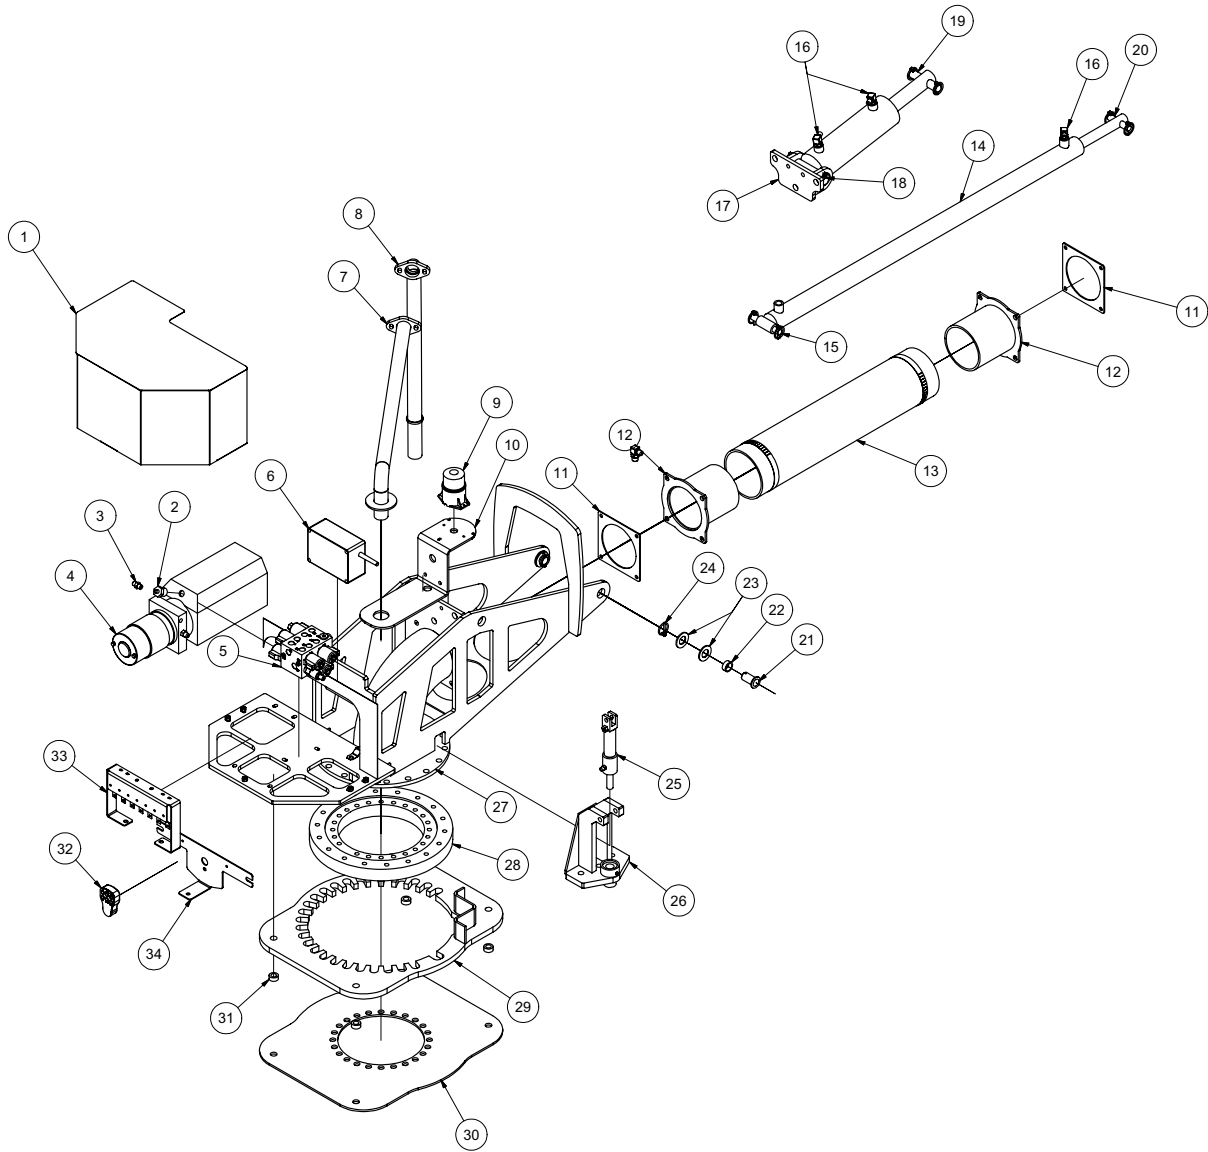

TURRET

BOOM MANUAL ROTATION

TURRET

BOOM MANUAL ROTATION

ITEM	QTY	PART #	DESCRIPTION
1	1	8043090	BOOM GUARD
2	1	T403018	REDUCER 12MP-4MJ
3	2	T400037	UNION 6MB-6MJ
4	1	8041601	PUMP HYD. 12V 6QT
5	1	8043578	MANIFOLD ASSY BOOM
6	1	8041914	BOOM - RC RECEIVER 6-RELAY
*		8042427	BOOM - RC RECEIVER 8-RELAY
7	1	8043245	BOOM CABLE TUBE WELDMENT
8	1	8045080	BOOM CABLE TUBE VERTICAL WELDMENT
9	1	8043139	STROBE LIGHT
10	1	8041932	BOOM - TURRET STROBE LIGHT PLATE
11	2	8041988	BOOM - FLANGE GASKET
12	2	8041958	BOOM - FLEX HOSE ADAPTER WELDMENT
13	1	8043678	HOSE AG SUCTION 6-30
	2	8042104	HOSE CLAMP 6IN T-BOLT
14	1	8030359	CYLINDER, HYD. 3" X 20" VAC'S
	1	8043782	HYD. HOSE EXTEND 6-77 ST-90
	1	8043783	HYD. HOSE RETRACT 6-114 ST-90
15	1	8042122	BOOM - EXT. CYLINDER BASE PIN
	2	U340050	PIN LINCH 3/16 X 1 9/16"
16	4	T401270	ELBOW, 90 1/2"MB - 3/8"MJ
17	1	8042887	AJUSTABLE CLEVIS - BOOM
18	1	8041977	BOOM - PIVOT CYLINDER BASE PIN
	2	U340050	PIN LINCH 3/16 X 1 9/16"
19	1	8041990	BOOM - PIVOT CYLINDER ROD PIN
	2	U340050	PIN LINCH 3/16 X 1 9/16"
20	1	8042350	BOOM - EXT. CYLINDER RD PIN
	2	U340050	PIN LINCH 3/16 X 1 9/16"
21	2	8042124	BOOM - TURRET PIVOT PIN
22	2	8042101	BUSHING BRONZE 1.25" X 1.00" X .50"LG
23	4	U200170	WASHER, FLAT 1"
24	2	U340050	PIN LINCH 3/16 X 1 9/16"
25	1	8043052	BRAKE CYLINDER
	1	T400801	PLUG, BREATHER 1/4"NPT
	1	T402020	UNION 4MJ-4MP
26	1	8045157	BOOM MANUAL BRAKE WELDMENT
	1	T500080	FITTING, GREASE 3/16"
27	1	8042240	BOOM - TURRET WELDMENT
	2	8041686	GROMMET 1"ID - 1 1/4"DOG - 1/4"WO
	6	U001281	SCREW, HC .625 - 11 X 3.50"
	6	U120020	NYLON LOCK NUT .625-11
	12	U200140	WASHER FLAT .625
28	1	8042234	SWIVEL BEARING
*	3	T500020	FITTING, GREASE .125 STRAIGHT (2 FITTINGS IN INNER RING, 1 IN OUTER RING)
29	1	8045195	BOOM MOUNT BRAKE RING
30	1	8043021	BOOM - LOWER STOP DISC
31	4	8030315	SKID - WATER TANK CLEVIS TUBE
32	1	8042426	RC TRANSMITTER (w/ GRAPHIC OVERLAYS)
*	1	X200006	BOOM WIRING HARNESS
*	1	8041911-1	RUBBER 6-BUTTON PAD
*	1	8043075	DECAL OVERLAY
*		8042428	RC TRANSMITTER 8 BUTTON (w/ GRAPHIC OVERLAYS)
33	1	8043639	BRACKET BOOM ELECTRONIC
	7	X000320	DEUTSCH DIODE RECEPTACLE
	1	8040185	RELAY
	2	8043690	TIME RELAY 2 SEC N/C
34	1	8044553	WORK LIGHT W/ DUETSCH CONNECTOR BUILT BRACKET

BOOM MANIFOLD CAVITY IDENTIFICATION

PORT	PART#	DESCRIPTION	USED ON
1.1	8043584	3-WAY VALVE	ALL
1.2	8043584	3-WAY VALVE	ALL
1.3	8043584	3-WAY VALVE	ALL
1.4	8043584	3-WAY VALVE	ALL
3.2	8043586	CHECK VALVE	MANUAL ROTATION
4.2	8042302	PRESSURE SWITCH 1000 PSI, N/C	MANUAL ROTATION
5	8043587	RELIEF VALVE ADJ	ALL
7	8043585	2-WAY VALVE N/O	MANUAL ROTATION

* NOT SHOWN