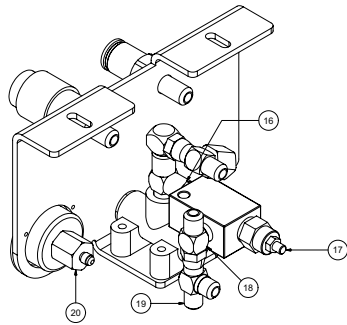

Auxillary Hydraulics

67/73 HP

010810-E

VACASSY955

Auxillary Hydraulics

67/73 HP

ITEM	QTY	PART	DESCRIPTION
1	1	8031176	AUX. HYD PUMP
2	1	T401300	ELBOW 90 DEG 5/8"MB - 1/2"MJ
3	1	8041868	SUPPLY HOSE ASSY VAC 8-130 ST-ST
4	1	8041869	RETURN HOSE ASSY VAC 8-100 ST-90
5	1	8041143	HYDRAULIC TANK
6	1	T400800	UNION, HEX 12MP - 12MP
7	1	T700080	FILTER, HYD ASSY
	1	T700090	FILTERELEMENT
8	2	T405065	PLUG, 3/4"MP
9	1	2050068	CAP ASSY HYD TANK
10	1	T720115	GUAGE, SIGHT, HYD OIL
11	1	8011058	SUCTION STRAINER 100 MESH
12	1	8043963	HOSE FITTING 1"NPT - 1" HOSE BARB
13	2	8044011	CLAMP T-BOLT 150
14	1	8044010	SUCTION HOSE VAC HYDSUC 16-28
15	1	8043964	ELBOW, 45DEG 1"HB - 3/4"MB
16	1	T404020	UNION, 1/2"MP - 1/2"MP
17	1	8041829	RELIEF VALVE
18	1	T402120	TEE, 1/2"MJ - 1/2"MP - 1/2"MJ
19	2	T402155	TEE, 1/2"FJ - 1/2"MJ - 1/2"MJ
20	2	T400700	REDUCER, 1/2"FJ - 1/4"MJ
21	1	T401140	ELBOW, 1/2"MP - 1/2"MJ
22	1	T000200	SELECTOR VALVE
23	2	T400040	UNION, 1/2"MP - 1/2"MJ
24	1	T402159	TEE, 1/2"MP - 1/2"FP - 1/2"MP
25	3	8041492	HOSE ASSY VAC 8-18 ST-90
26	1	8041494	HOSE ASSY VAC 4-18 ST-90
27	1	8030662	Q.D. MALE DRIPLESS 1/2"
28	1	8030663	Q.D. FEMALE DRIPLESS 1/2"
29	1	8041149	AUX HYD CONSOLE - MTG PLATE
30	1	HM00092	PRESSURE GUAGE
31	2	T400396	BULKHEAD, 1/2"MP - 1/2"MJ
32	1	T401160	ELBOW 90 DEG 3/4"MNPT - 1/2"MJ
*	1	J200002	DECAL SHEET

* NOT SHOWN