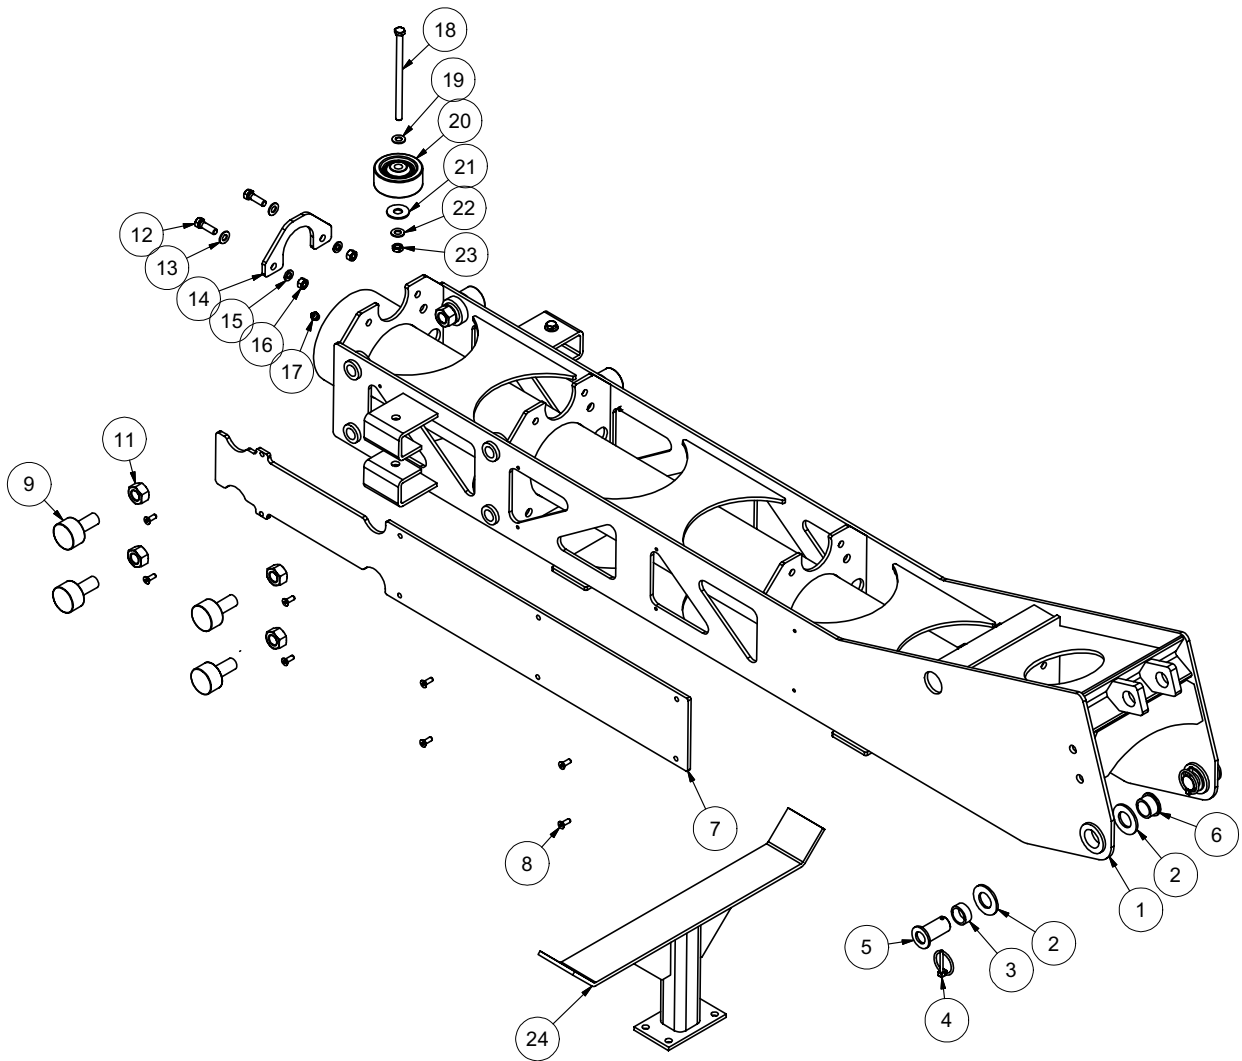

PIVOT ARM

BOOM

PIVOT ARM

BOOM

ITEM	QTY	NUMBER	DESCRIPTION
1	1	8041950	PIVOT ARM
2	6	U200170	WASHER FLAT 1.0"
3	2	8042101	BUSHING BRONZE 1.25"X1.00"X0.50" PLN
4	10	U340050	PIN LINCH 3/16 X 1-9/16
5	2	8042124	PIN
6	2	8041883	BUSHING BRONZE 1.25"X1.00"X0.63" FLG
7	2	8041986	GLIDE SHEET
8	16	U030015	SCREW SFH .250-20 X .750
9	8	W000050	ROLLER
11	8	U120151	NUT, NYLON LOCK .750-16
12	12	U000440	SCREW HC .375-16 X 1.25
13	2	U200600	WASHER FLAT 3/8"
14	1	8041956	CYLINDER RETAINER
15	2	U210060	WASHER LOCK 3/8"
16	2	U100060	NUT HEX .375-16
17	1	T500100	GREASE FITTING
18	2	U001040	SCREW HC .500-13X6.50
19	2	U200100	WASHER FLAT 1/2"
20	2	8030226	WHEEL
21	2	U200100	WASHER FLAT 1/2"
22	2	U200100	WASHER FLAT 1/2"
23	2	U120120	NUT LOCK .500-13
24	1	8044560	CRADLE, V500 (11 1/4")
	1	8043769	CRADLE, V800-V1200 (8 3/8")