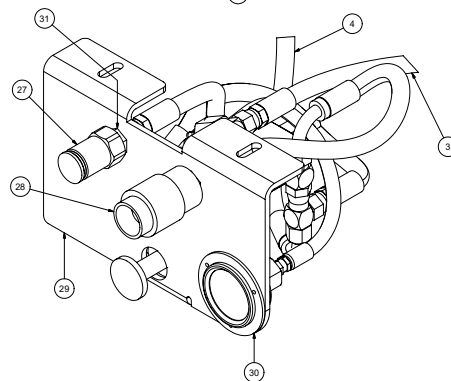

Auxillary Hydraulics

67/73 HP

010810-E

VACASSY955

Auxillary Hydraulics

67/73 HP

ITEM	QTY	PART	DESCRIPTION
1	1	8031176	AUX. HYD PUMP
2	1	T401300	ELBOW 90 DEG 5/8"MB - 1/2"MJ
3	1	8041868	SUPPLY HOSE ASSY VAC 8-130 ST-ST
4	1	8041869	RETURN HOSE ASSY VAC 8-100 ST-90
5	1	8041143	HYDRAULIC TANK
6	1	T400800	UNION, HEX 12MP - 12MP
7	1	T700080	FILTER, HYD ASSY
	1	T700090	FILTERELEMENT
8	2	T405065	PLUG, 3/4"MP
9	1	2050068	CAP ASSY HYD TANK
10	1	T720115	GUAGE, SIGHT, HYD OIL
11	1	8011058	SUCTION STRAINER 100 MESH
12	1	8043963	HOSE FITTING 1"NPT - 1" HOSE BARB
13	2	8044011	CLAMP T-BOLT 150
14	1	8044010	SUCTION HOSE VAC HYDSUC 16-28
15	1	8043964	ELBOW, 45DEG 1"HB - 3/4"MB
16	1	T404020	UNION, 1/2"MP - 1/2"MP
17	1	8041829	RELIEF VALVE
18	1	T402120	TEE, 1/2"MJ - 1/2"MP - 1/2"MJ
19	2	T402155	TEE, 1/2"FJ - 1/2"MJ - 1/2"MJ
20	2	T400700	REDUCER, 1/2"FJ - 1/4"MJ
21	1	T401140	ELBOW, 1/2"MP - 1/2"MJ
22	1	T000200	SELECTOR VALVE
23	2	T400040	UNION, 1/2"MP - 1/2"MJ
24	1	T402159	TEE, 1/2"MP - 1/2"FP - 1/2"MP
25	3	8041492	HOSE ASSY VAC 8-18 ST-90
26	1	8041494	HOSE ASSY VAC 4-18 ST-90
27	1	8030662	Q.D. MALE DRIPLESS 1/2"
28	1	8030663	Q.D. FEMALE DRIPLESS 1/2"
29	1	8041149	AUX HYD CONSOLE - MTG PLATE
30	1	HM00092	PRESSURE GUAGE
31	2	T400396	BULKHEAD, 1/2"MP - 1/2"MJ
32	1	T401160	ELBOW 90 DEG 3/4"MNPT - 1/2"MJ
*	1	J200002	DECAL SHEET

* NOT SHOWN