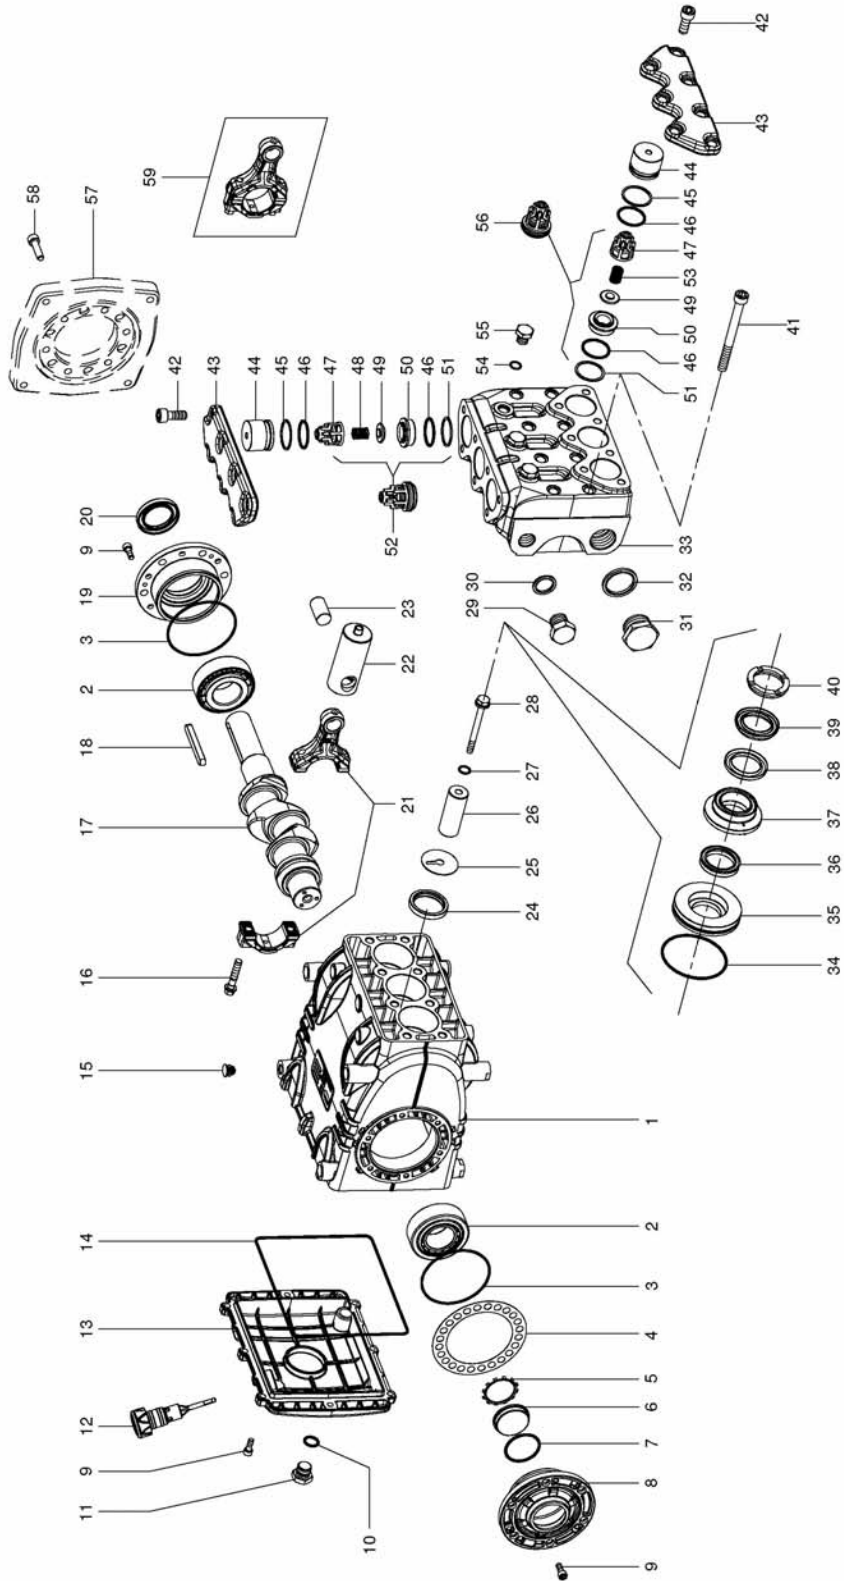

Water Pump Assembly KE24

Water Pump Assembly KE24

ITEM	QTY	PART NO.	DESCRIPTION
1	1	8042352-1	PUMP CRANKCASE
2	2	8042352-2	ROLLER BEARING 33207/Q
3	2	8042352-3	O-RING D. 80,6X2,62
4		8042352-4	SHIM 0,1
		*	SHIM, 25
		*	SHIM, 0,35
5	1	8042352-5	RING ZJ45
6	1	8042352-6	OIL LEVEL INDICATOR
7	1	8042352-7	O-RING D. 39,34X2,62
8	1	8042352-8	OIL LEVEL INDICATOR SIDE BEARING COVER
9	20	8042352-9	SCREW TCEI M6X16 UNI 5931
10	1	8042352-10	O-RING D. 13,95X2,62
11	1	8042352-11	PLUG G3/8"
12	1	8042352-12	DIPSTICK
13	1	8042352-13	CRANKCASE COVER
14	1	8042352-14	O-RING D. 196,52X2,62
15	7	8042352-15	PLUG FOR D. 15 PORT
16	6	8042352-16	CONNECTING ROD SCREW
17	1	8042352-17	CRANKSHAFT
18	1	8042352-18	CRANKSHAFT KEY
19	1	8042352-19	MOTOR SIDE BEARING COVER
20	1	8042352-20	OIL SEAL 35X52X7 SPEC
21	3	8042352-21	CONNECTING ROD
22	3	8042352-22	PISTON
23	3	8042352-23	PIN D. 18X36
24	3	8042352-24	SEAL 36X47X7
25	3	8042352-25	WIPER
26	3	8042352-26	PLUNGER KE24
27	3	8042352-27	O-RING D. 11X2 SPEC
28	3	8042352-28	PLUNGER BOLT
29	1	8042352-29	PLUG G1/2"X18
30	1	8042352-30	WASHER D.1/2"
31	1	8042352-31	PLUG G1"X17
32	1	8042352-32	WASHER D.1"
33	1	8042352-33	MANIFOLD D22-24
34	3	8042352-34	OR D.50C52X1.78 KIT 2002-3-4-5-6-7-8-9-10-11
35	3	8042352-35	PACKING RETAINER D.24
36	3	8042352-36	PACKING D.24 L.P. KIT 2006-2007
37	3	8042352-37	MIDDLE RING D.24 KIT 2007
38	3	8042352-38	RESTOP RING D.24 KIT 2006-2007
39	3	8042352-39	PACKING D.24 H.P. KIT 2006-2007
40	3	8042352-40	FRONT RING D.24 KIT 2007
41	8	8042352-41	SCREW TCEI M10X110 UNI 5931
42	14	8042352-42	SCREW TCEI M10X25 UNI 5931 SPEC.
43	2	8042352-43	VALVE COVER
44	6	8042352-44	VALVE PLUG
45	6	8042352-45	BACK UP RING D.32,4X36,5X1,5
46	12	8042352-46	O-RING D.29.82X2,62 KIT 2000-2001
47	6	8042352-47	SUCTION/DELIVERY VALVE GUIDE PLATE KIT 2000-2001
48	3	8042352-48	DELIVERY VALVE SPRING KIT 2001
49	6	8042352-49	SUCTION/DELIVERY VALVE PLATE KIT 2000-2001
50	6	8042352-50	SUCTION/DELIVERY VALVE SEAT KIT 2000-2001
51	6	8042352-51	BACK UP RING D.31X35,5X1,5
52	3	8042352-52	DELIVERY VALVE ASSEMBLY KIT 2001
53	3	8042352-53	SUCTION VALVE SPRING KIT 2000
54	3	8042352-54	O-RING D.10,82X1,78
55	3	8042352-55	PLUG G1/4"X13
56	3	8042352-56	SUCTION VALVE ASSEMBLY KIT 2000
57	1	8042352-57	HYDRAULIC MOTOR FLANGE
58	6	8042352-58	SCREW TCEI M8X30 UNI 5931
59	3	8042352-59	CONNECTING ROD (COMPLETE)