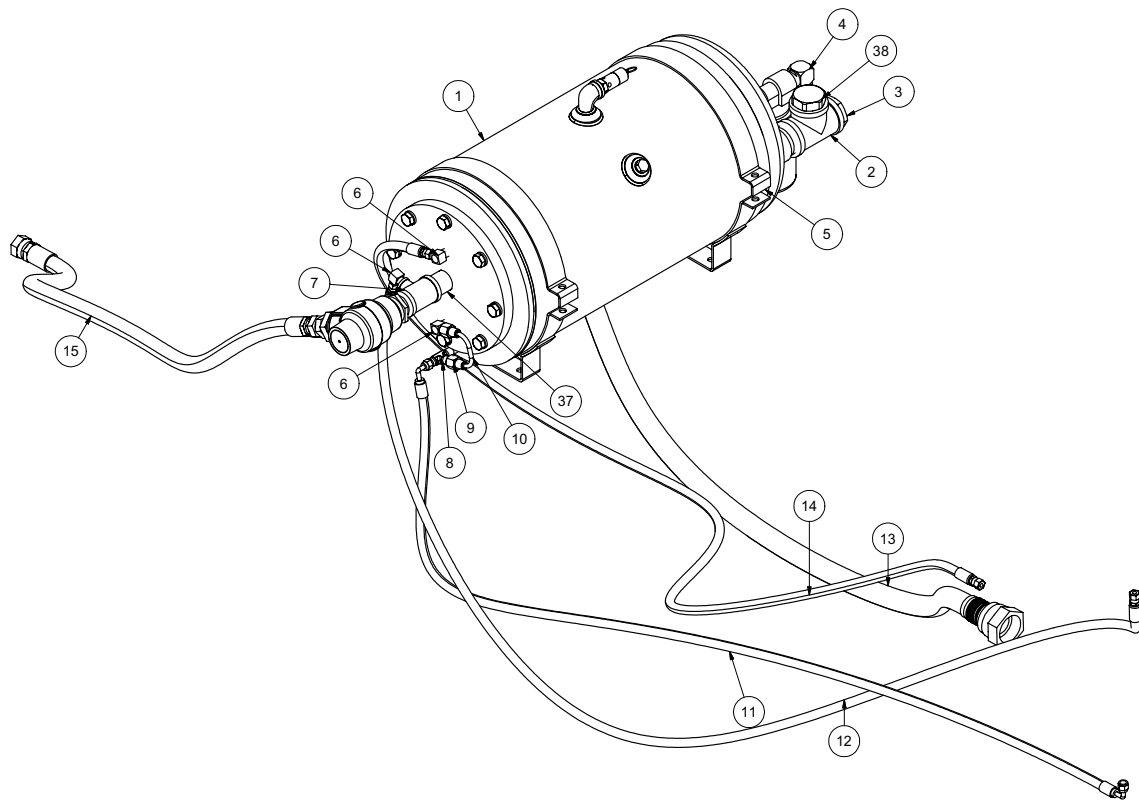

Compressor Assembly

ITEM	QTY	PART NO.	DESCRIPTION
1	1	8044503	BRACKET AIR COMPRESSOR REGULATOR BLOWOFF AND BYPASS SOL
2	1	8044569	VALVE REGULATOR COMPRESSOR
3	1	T402034	TEE, 1/4MP 1/4MP 1/4MP
4	4	T400020	UNION 4MJ - 4MP
5	2	T421010	NIPPLE, CLOSE 1/4MP
6	2	8044667	VALVE SHUTTLE 1/4FP 1/4FP 1/4FP
7	1	8044570	VALVE BLOWDOWN COMPRESSOR
8	2	T400110	UNION 4FP - 4MJ
9	2	T402038	TEE, 4MJ 4MJ 4MP
10	1	8044544	ORIFICE 4MJ -4FJ .062"
11	1	8044542	VALVE SOLENOID AIR 3-WAY ROSS
12	1	X000113	1/2" STRAIN RELIEF CONNECTOR
13	1	8044286	COMPRESSOR MOUNTING BRACKET
14	1	8044457	COMPRESSOR AIR FILTER BRACKET
15	1	8044743	COMPRESSOR (POWERTECH MODEL)
16	1	8043047	ELBOW RUBBER COMPRESSOR INTAKE
17	1	8043049	COMPRESSOR AIR FILTER HSG
	1	8042977	FILTER, AIR ELEMENT
18	1	8044747	HOSE ASSY VAC 4-13" ST-ST
19	1	8044748	HOSE ASSY VAC 4-13" ST-90
20	1	8044745	HOSE ASSY VAC 4-20" ST-90
21	1	8044746	HOSE ASSY VAC 4-10" ST-90
22	1	8043841	HOSE ASSY VAC 4-25" ST-ST
23	1	8044750	HOSE ASSY VAC 1 1/2-25" ST-ST
24	1	8044744	HOSE ASSY VAC 4-76" ST-ST
25	1	8044761	HOSE ASSY VAC 12-24" ST-ST
26	1	8046730	HOSE ASSY VAC 4-33" ST-ST
27	1	8044749	HOSE ASSY VAC 4-23 1/2" ST-90
28	1	8043659	SWITCH TEMP OIL COMP 165F
29	1	T401095	ELBOW, 90 1/4"MB - 1/4" MJ
30	1	8044264	VALVE, INLINE CHECK 1/8P
31	1	T421008	1/8" CLOSE NIPPLE
32	1	T401230	ELBOW, 90 1/4"MB X 1/4" MJ
33	1	T401341	ELBOW, 3/4MB - 3/4MJ
34	1	8044263	ELBOW, 1/8MP X 1/4MJ W/CHECK AND ORIFICE
35	2	T400580	UNION, 1 1/2MP - 1 1/2MJ
36	1	T402219	TEE, 1 1/2FP - 1/2FP - 1 1/2FP

Compressor Tank Assembly