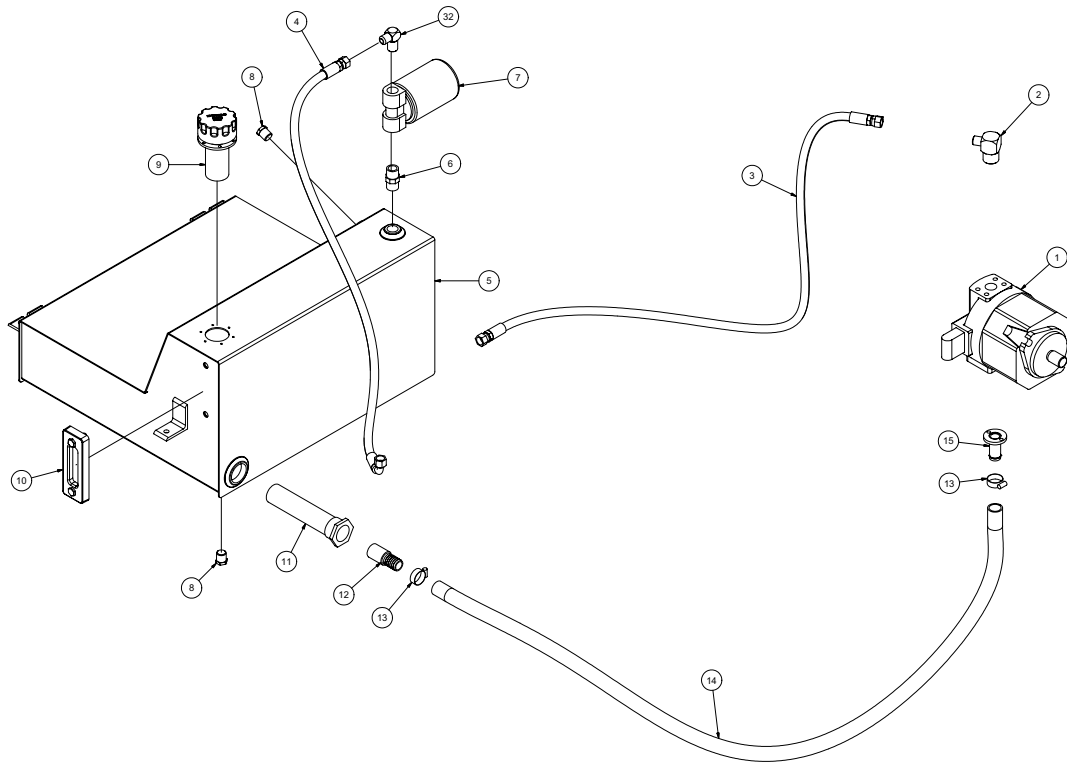

Auxillary Hydraulics

67/73 HP

010810-E

VACASSY955

Auxillary Hydraulics

67/73 HP

ITEM	QTY	PART	DESCRIPTION
1	1	8031176	AUX. HYD PUMP
2	1	T401300	ELBOW 90 DEG 5/8"MB - 1/2"MJ
3	1	8041868	SUPPLY HOSE ASSY VAC 8-130 ST-ST
4	1	8041869	RETURN HOSE ASSY VAC 8-100 ST-90
5	1	8041143	HYDRAULIC TANK
6	1	T400800	UNION, HEX 12MP - 12MP
7	1	T700080	FILTER, HYD ASSY
	1	T700090	FILTERELEMENT
8	2	T405065	PLUG, 3/4"MP
9	1	2050068	CAP ASSY HYD TANK
10	1	T720115	GUAGE, SIGHT, HYD OIL
11	1	8011058	SUCTION STRAINER 100 MESH
12	1	8043963	HOSE FITTING 1"NPT - 1" HOSE BARB
13	2	8044011	CLAMP T-BOLT 150
14	1	8044010	SUCTION HOSE VAC HYDSUC 16-28
15	1	8043964	ELBOW, 45DEG 1"HB - 3/4"MB
16	1	T404020	UNION, 1/2"MP - 1/2"MP
17	1	8041829	RELIEF VALVE
18	1	T402120	TEE, 1/2"MJ - 1/2"MP - 1/2"MJ
19	2	T402155	TEE, 1/2"FJ - 1/2"MJ - 1/2"MJ
20	2	T400700	REDUCER, 1/2"FJ - 1/4"MJ
21	1	T401140	ELBOW, 1/2"MP - 1/2"MJ
22	1	T000200	SELECTOR VALVE
23	2	T400040	UNION, 1/2"MP - 1/2"MJ
24	1	T402159	TEE, 1/2"MP - 1/2"FP - 1/2"MP
25	3	8041492	HOSE ASSY VAC 8-18 ST-90
26	1	8041494	HOSE ASSY VAC 4-18 ST-90
27	1	8030662	Q.D. MALE DRIPLESS 1/2"
28	1	8030663	Q.D. FEMALE DRIPLESS 1/2"
29	1	8041149	AUX HYD CONSOLE - MTG PLATE
30	1	HM00092	PRESSURE GUAGE
31	2	T400396	BULKHEAD, 1/2"MP - 1/2"MJ
32	1	T401160	ELBOW 90 DEG 3/4"MNPT - 1/2"MJ
*	1	J200002	DECAL SHEET

* NOT SHOWN