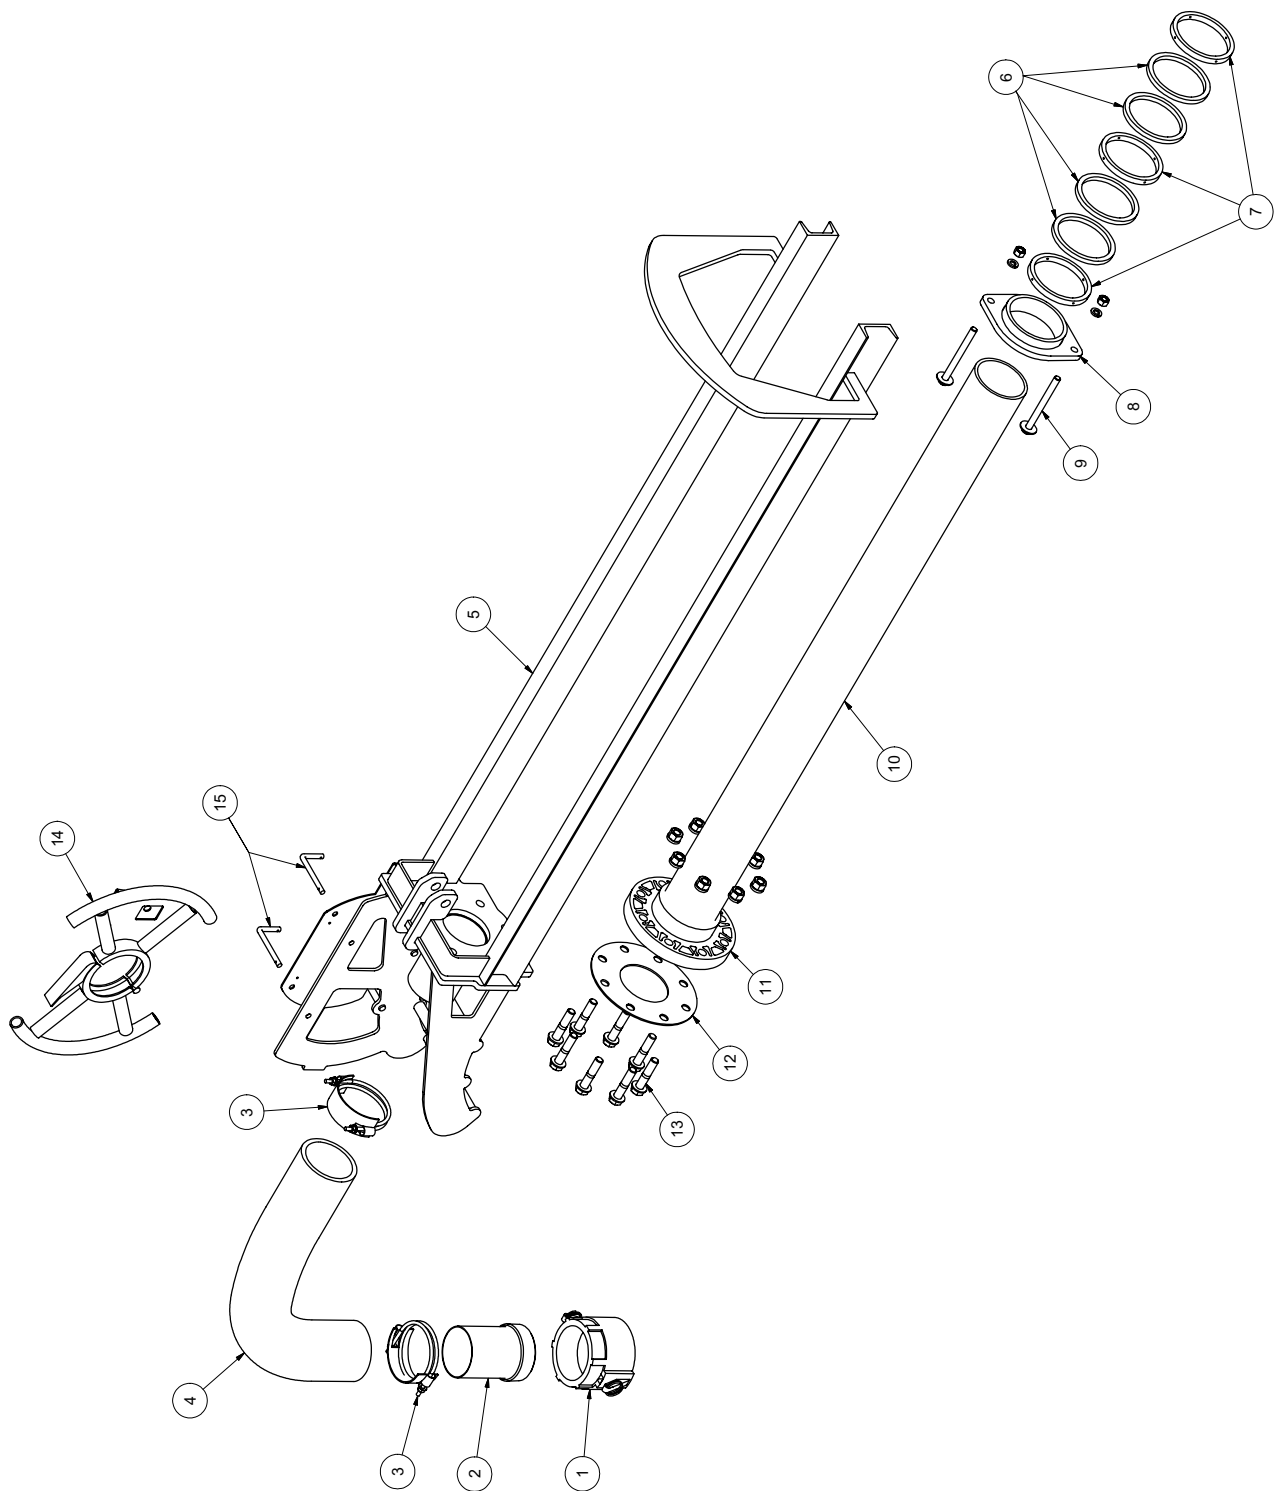

PIVOT ARM

BOOM

ITEM	QTY	NUMBER	DESCRIPTION
1	1	8041950	PIVOT ARM
2	6	U200170	WASHER FLAT 1.0"
3	2	8042101	BUSHING BRONZE 1.25"X1.00"X0.50" PLN
4	10	U340050	PIN LINCH 3/16 X 1-9/16
5	2	8042124	PIN
6	2	8041883	BUSHING BRONZE 1.25"X1.00"X0.63" FLG
7	2	8041986	GLIDE SHEET
8	16	U030015	SCREW SFH .250-20 X .750
9	8	W000050	ROLLER
11	8	U120151	NUT, NYLON LOCK .750-16
12	12	U000440	SCREW HC .375-16 X 1.25
13	2	U200600	WASHER FLAT 3/8"
14	1	8041956	CYLINDER RETAINER
15	2	U210060	WASHER LOCK 3/8"
16	2	U100060	NUT HEX .375-16
17	1	T500100	GREASE FITTING
18	2	U001040	SCREW HC .500-13X6.50
19	2	U200100	WASHER FLAT 1/2"
20	2	8030226	WHEEL
21	2	U200100	WASHER FLAT 1/2"
22	2	U200100	WASHER FLAT 1/2"
23	2	U120120	NUT LOCK .500-13
24	1	8044560	CRADLE, V500 (11 1/4")
	1	8043769	CRADLE, V800-V1200 (8 3/8")

EXTENSION ARM

BOOM