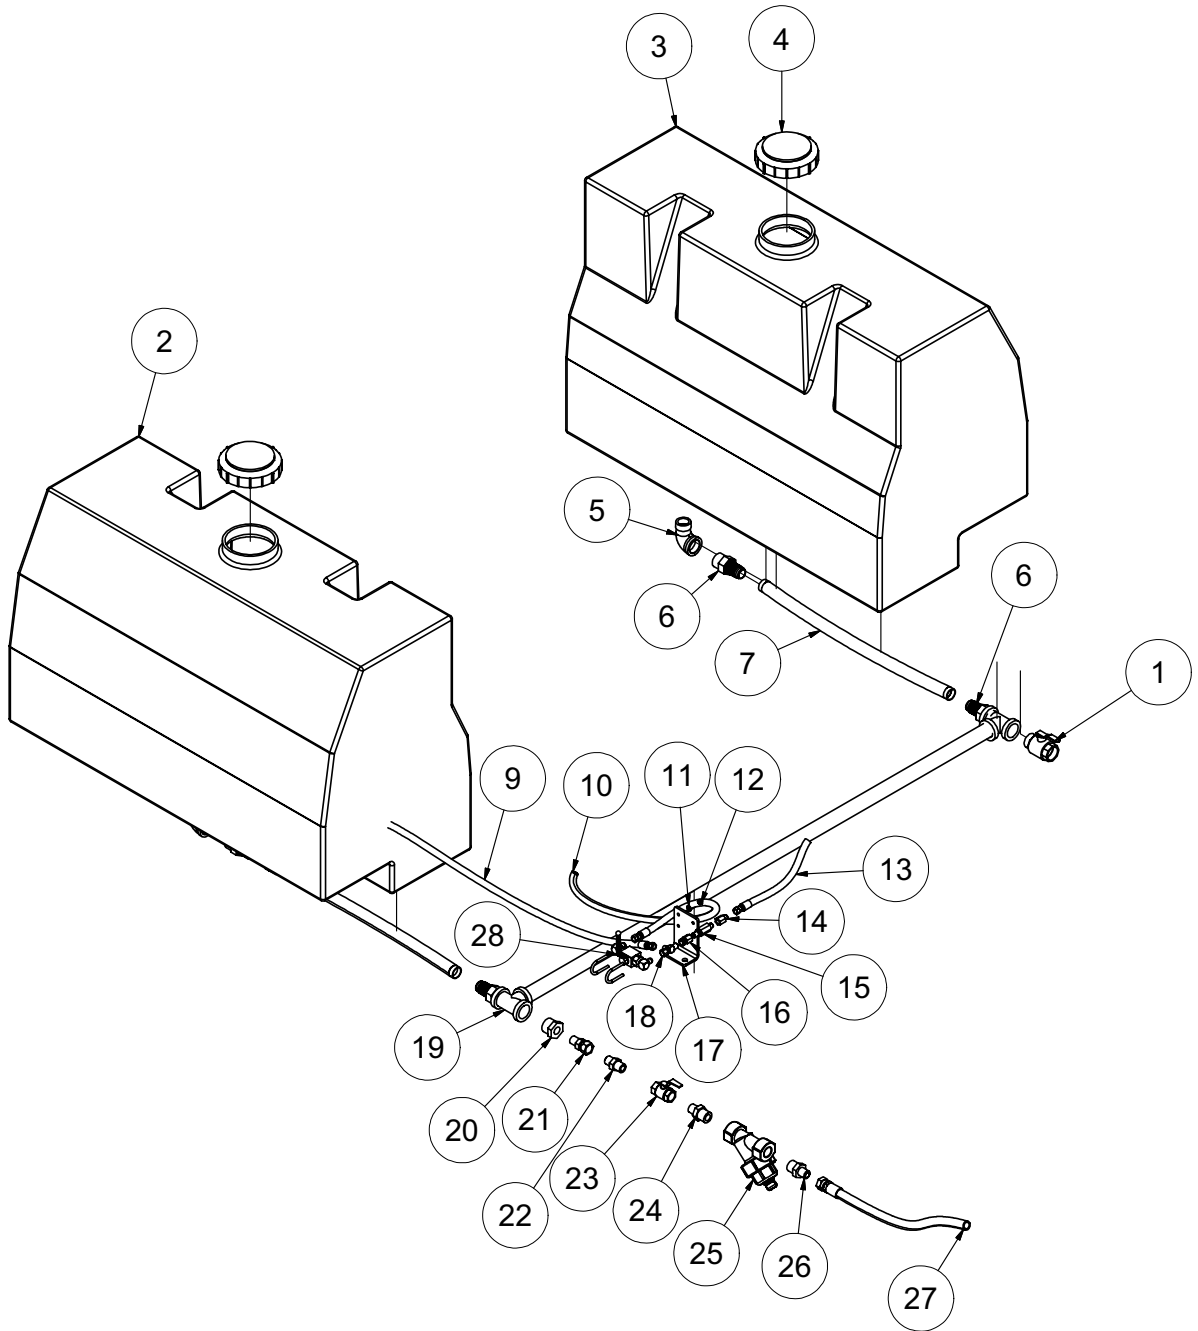

Water Tank Assembly

125 Gallon Saddle Tanks

Water Tank Assembly

125 Gallon Saddle Tanks

ITEM	QTY	PART NO.	DESCRIPTION
1	1	8045813	VALVE,BALL 1 1/4" M X F BRASS
2	1	8046162	TANK, WATER 125GAL (CURB SIDE)
	1	8045093	BULKHEAD 1 1/4" BOTTOM FEED
3	1	8040782	TANK, WATER 125GAL (STRRET SIDE)
	1	8045093	BULKHEAD 1 1/4" BOTTOM FEED
4	2	8041119	WATER TANK LID
5	2	8041311	ELBOW, STREET 1 1/4"
6	4	8041312	FITTING, HOSE BARB 1 1/4"
7	2	8041523	HOSE, VAC CLEAR VINYL 1 1/4" - 24
8	1	8041309	ELBOW, 1 1/4"FP - 1 1/4"FP
9	1	8041477	HOSE REEL TO BALL VALVE 6 -140 ST-ST
10	1	8043949	BALL VALVE TO TANK CLEANOUT 6-215 ST-90
11	4	U200020	WASHER, FLAT 1/4"
12	4	U120100	NUT, LOCK 1/4"-20
13	1	8043664	BALL VALVE TO WATER PUMP 6-36 ST-90
14	1	8031126	UNION, 4FP - 6MJ
15	1	8030923	FILTER, WATER HIGH PRESSURE
16	1	8031125	REDUCER, 1/4"FP - 3/8"FJ
17	1	8040670	BALL VALVE BRACKET
18	1	T402153	TEE, 6MJ - 6MJ - 6FJ
19	2	8041310	TEE, 1 1/4"FP - 1 1/4"FP - 1 1/4"FP
20	1	T403100	REDUCER, 20MP - 12FP
21	1	T400101	UNION, 12FJ - 12MP
22	1	T400100	UNION, 12MJ - 12MP
23	1	T000185	BALL VALVE, BRASS 3/4"FP
24	1	T404060	REDUCER, 16MP - 12MP
25	1	8040186	STRAINER
	1	8040186-1	END CAP
	1	8040186-2	GASKET
	1	8040186-3	STRAINER PLUG
	1	8040186-4	FKM O-RING
	1	8040186-5	STRAINER MESH SCREEN 80
	1	8040186-6	Y-BODY
	1	8040186-7	EPDM O-RING
26	1	T400450	REDUCER, 12MJ - 16MP
27	1	8041058	HOSE VAC PUSH 12-36
	2	8030525	FITTING HOSE 12FJ PUSHLOCK
28	1	8030351	BALL VALVE 3/8"
	2	U010017	U-BOLT .250 - 20
*	1	8045799	WATER TANK FRAMES 125 STREETSIDE
*	1	8045809	WATER TANK FRAMES 125 CURB SIDE
*	1	8043806	SWITCH, WATER TANK BOTTOM SHORT
*	1	8046803	HOSE VAC PUSH 8-79
*	2	8030524	FITTING, PUSH LOCK #8
*	1	8030518	ELBOW, 45 1/2" MJ BULKHEAD

* NOT SHOWN