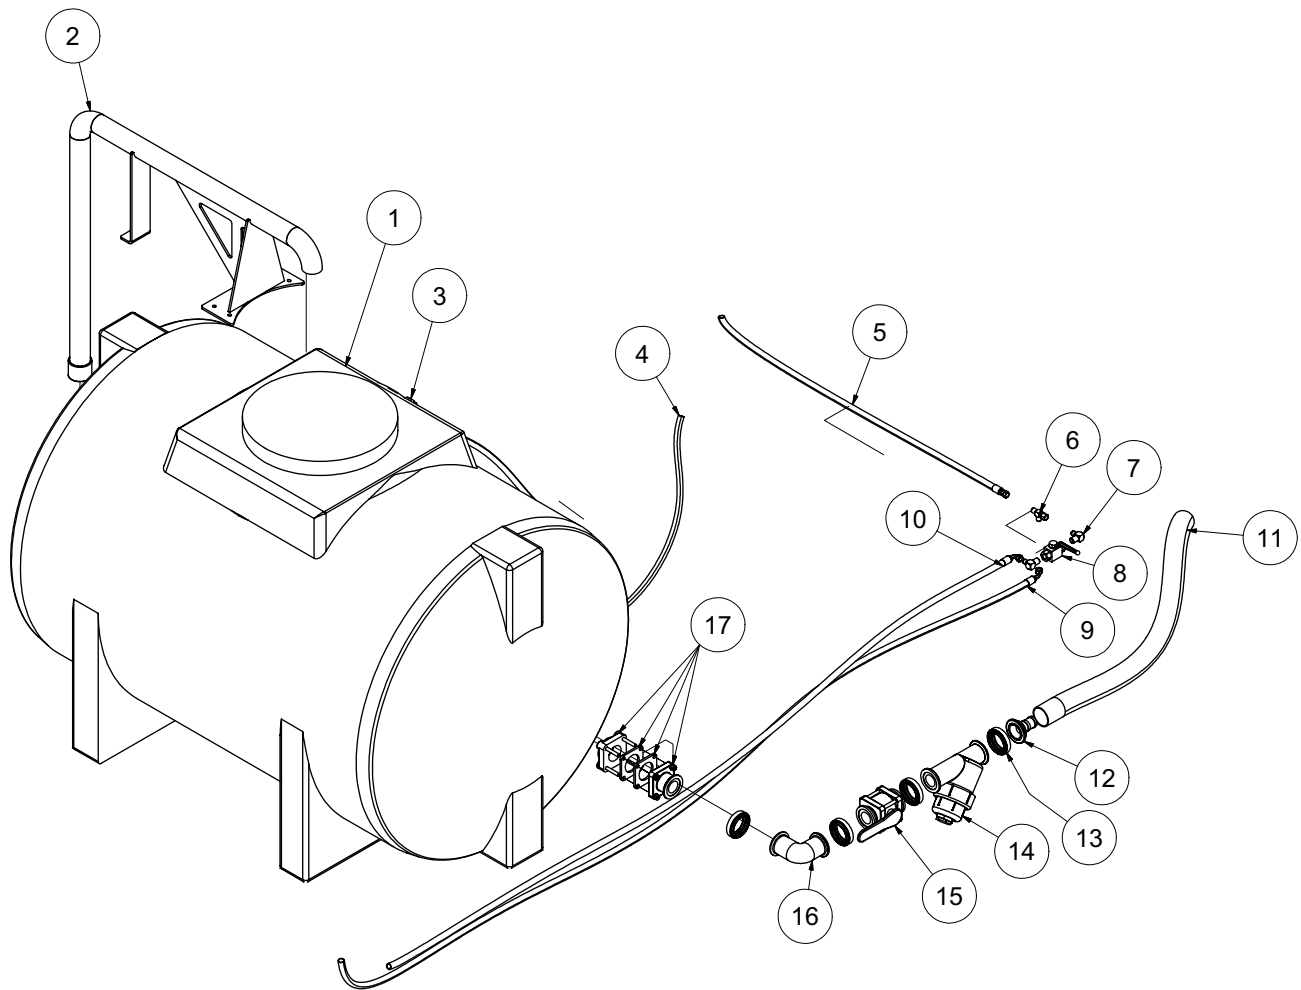

Water Tank Assembly

230 GAL

ITEM	QTY	NUMBER	DESCRIPTION
1	1	8030338	230 GALLON WATER TANK
	2	8040084	WATER TANK STRAP
	1	8030931	WATER TANK LID
2	1	8030343	LOW WATER LEVEL SWITCH
3	1	8030518	BULKHEAD 45 DEG, 8MJ
4	1	8041465	HOSE, BYPASS 230 WATER TANK
	2	8030524	PUSH LOCK HOSE FITTING 8FJ
5	1	8041467	HOSE, SUCTION
	2	8030524	PUSH LOCK HOSE FITTING 12FJ
6	1	T400100	UNION, 12MP - 12MJ
7	1	8031134	BUSHING, 2" X 3/4"NPT BANJO
8	1	8030996	ADAPTER, FEMALE 2" BANJO
9	4	8031000	CLAMP, WATER MANIFOLD
10	1	8031001	Y-STRAINER, 2" BANJO
11	1	8030998	BALL VALVE, 1 1/2" ID BANJO
12	1	8030995	ELBOW, 2" BANJO
13	1	80309971	FLANGE, 2" BANJO
	1	80309972	FLANGE GASKET, 2" BANJO
	1	80309972	FLANGE GASKET, 2" BANJO
	1	80309973	FLANGE BOLTED, 2" BANJO
	4	U100060	NUT, HEX 3/8-16
	4	U210060	WASHER, LOCK 3/8

Water Tank Assembly

410 TANK