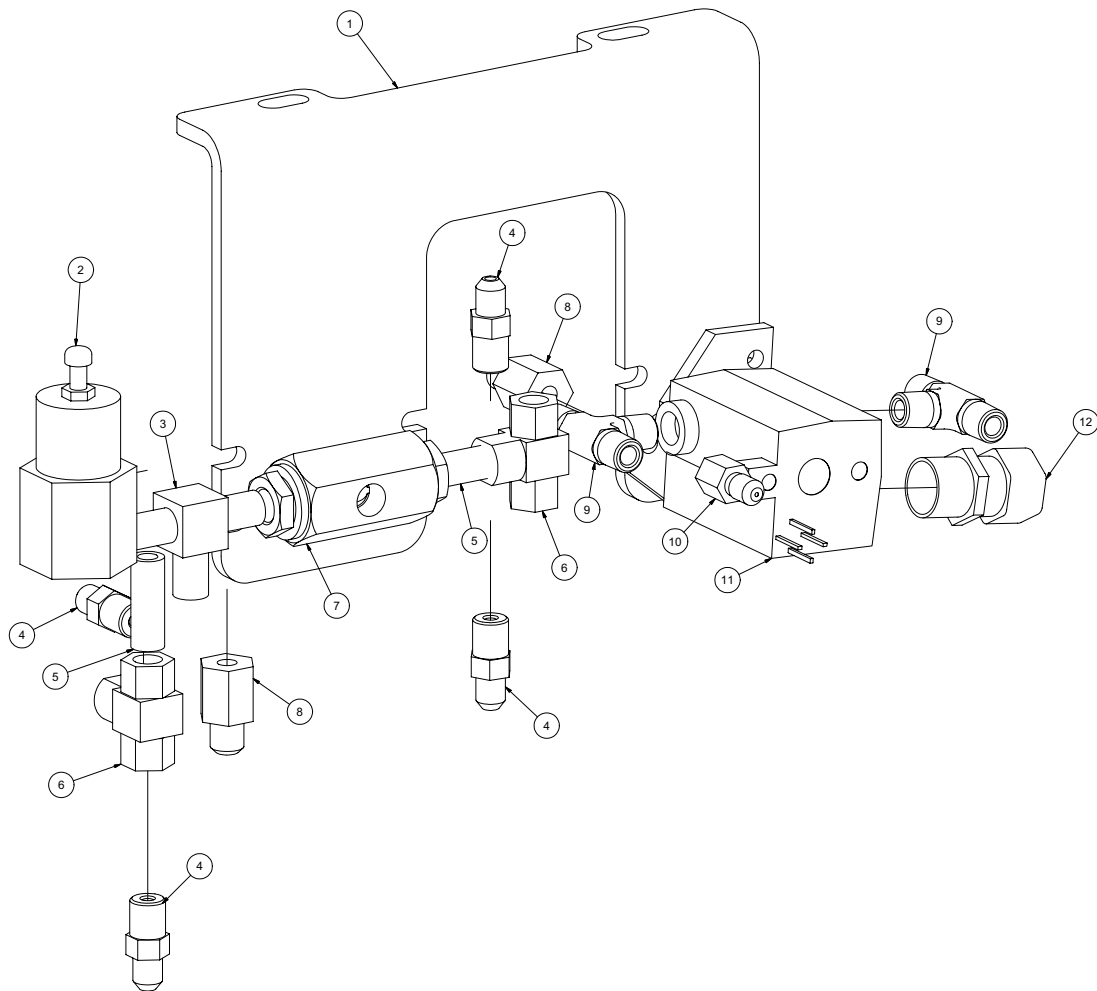

Compressor Assembly

072010-E

VACASSY221

Compressor Assembly

Compressor Assembly

Compressor Assembly

ITEM	QTY	PART NO.	DESCRIPTION
1	1	8044503	BRACKET AIR COMPRESSOR REGULATOR BLOWOFF AND BYPASS SOL
2	1	8044569	VALVE REGULATOR COMPRESSOR
3	1	T402034	TEE, 1/4MP 1/4MP 1/4MP
4	4	T400020	UNION 4MJ - 4MP
5	2	T421010	NIPPLE, CLOSE 1/4MP
6	2	8044667	VALVE SHUTTLE 1/4FP 1/4FP 1/4FP
7	1	8044570	VALVE BLOWDOWN COMPRESSOR
8	2	T400110	UNION 4FP - 4MJ
9	2	T402038	TEE, 4MJ 4MJ 4MP
10	1	8044544	ORIFICE 4MJ -4FJ .062"
11	1	8044542	VALVE SOLENOID AIR 3-WAY ROSS
12	1	X000113	1/2" STRAIN RELIEF CONNECTOR
13	1	8044286	COMPRESSOR MOUNTING BRACKET
14	1	8044457	COMPRESSOR AIR FILTER BRACKET
15	1	8044743	COMPRESSOR (POWERTECH MODEL)
16	1	8043047	ELBOW RUBBER COMPRESSOR INTAKE
17	1	8043049	COMPRESSOR AIR FILTER HSG
	1	8042977	FILTER, AIR ELEMENT
18	1	8044747	HOSE ASSY VAC 4-13" ST-ST
19	1	8044748	HOSE ASSY VAC 4-13" ST-90
20	1	8044745	HOSE ASSY VAC 4-20" ST-90
21	1	8044746	HOSE ASSY VAC 4-10" ST-90
22	1	8043841	HOSE ASSY VAC 4-25" ST-ST
23	1	8044750	HOSE ASSY VAC 1 1/2-25" ST-ST
24	1	8044744	HOSE ASSY VAC 4-76" ST-ST
25	1	8044761	HOSE ASSY VAC 12-24" ST-ST
26	1	8046730	HOSE ASSY VAC 4-33" ST-ST
27	1	8044749	HOSE ASSY VAC 4-23 1/2" ST-90
28	1	8043659	SWITCH TEMP OIL COMP 165F
29	1	T401095	ELBOW, 90 1/4"MB - 1/4" MJ
30	1	8044264	VALVE, INLINE CHECK 1/8P
31	1	T421008	1/8" CLOSE NIPPLE
32	1	T401230	ELBOW, 90 1/4"MB X 1/4" MJ
33	1	T401341	ELBOW, 3/4MB - 3/4MJ
34	1	8044263	ELBOW, 1/8MP X 1/4MJ W/CHECK AND ORIFICE
35	2	T400580	UNION, 1 1/2MP - 1 1/2MJ
36	1	T402219	TEE, 1 1/2FP - 1/2FP - 1 1/2FP