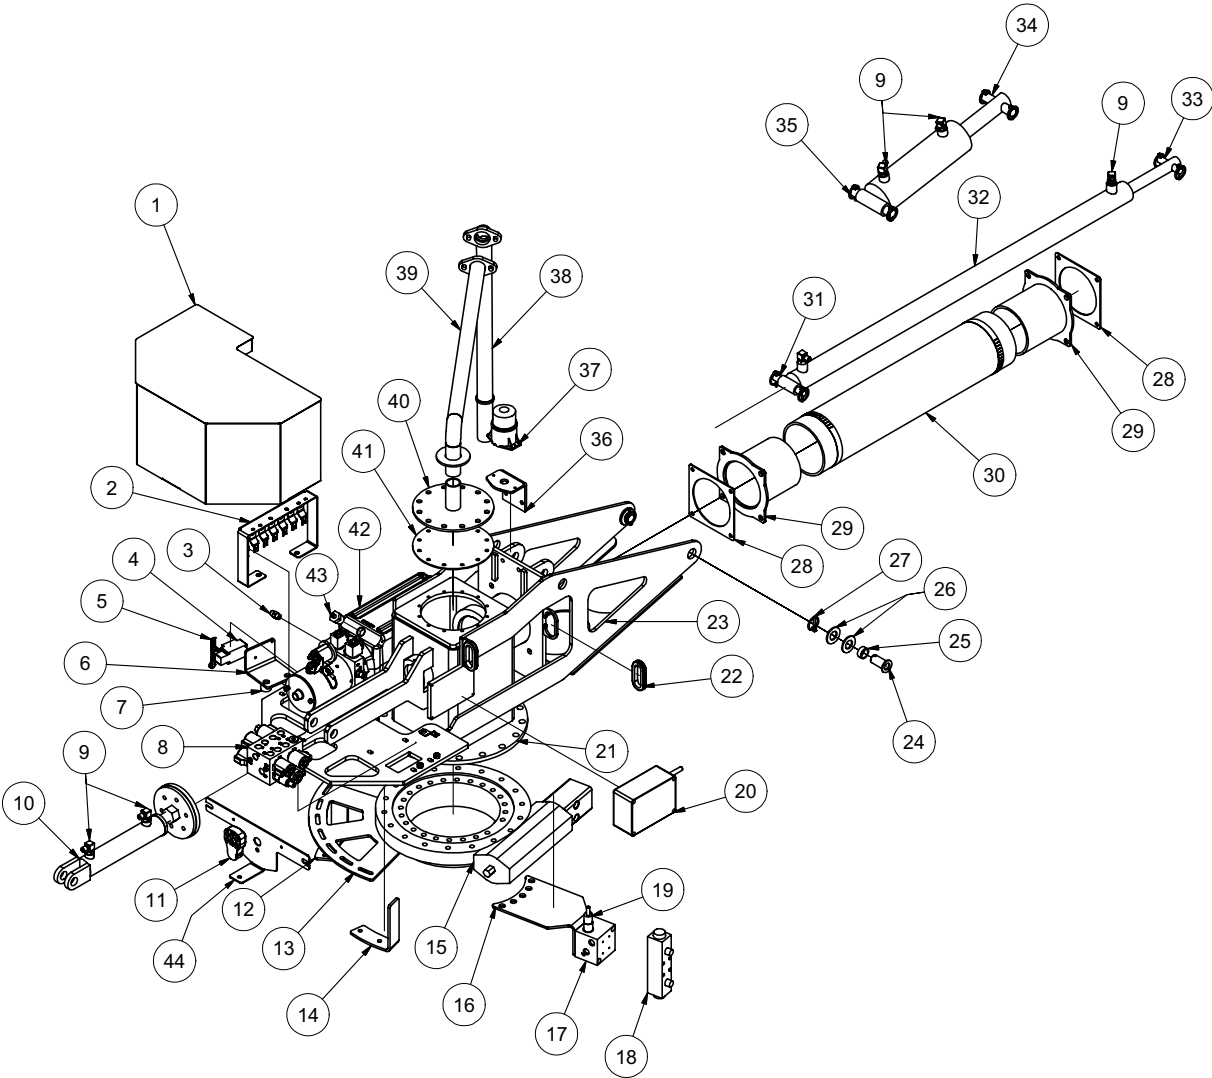

TURRET

BOOM HYDRAULIC ROTATION

ITEM	QTY	PART #	DESCRIPTION
1	1	8043090	BOOM GUARD
2	1	8041601	PUMP HYD. 12V 6QT
3	1	T403018	REDUCER 12MP-4MJ
4	2	T400037	UNION 6MB-6MJ
5	1	8043674	BOOM MANIFOLD
	4	8043584	3-WAY VALVE
6	1	8043639	BRACKET BOOM ELECTRONICS
7	1	8041914	BOOM - RC RECEIVER 6-RELAY
*		8042427	BOOM - RC RECEIVER 8-RELAY
8	1	8042432	LIMIT SWITCH ADJ LOWER
9	1	8042426	RC TRANSMITTER (w/GRAPHIC)
*	1	X200006	BOOM WIRING HARNESS
*	1	8041911-1	RUBBER 6-BUTTON PAD
*	1	8041922	DECAL OVERLAY
*		8042428	RC TRANSMITTER 8-BUTTON (w/GRAPHIC)
10	1	8042431	LIMIT SWITCH (LEVER NOT INCLUDED)
11	1	8042360	BOOM - LIMIT SWITCH BRACKET
12	2	8042376	BOOM - LIMIT SWITCH BRACKET SPACER
13	1	8042357	BOOM - ROTATION STOP BRACKET
14	1	8042359	BOOM - ROTATION STOP BRACKET (OPP)
15	1	8042351	BOOM - ROTATION STOP BASE PLATE
16	1	8042231	SLEW DRIVE - ASSEMBLY
*	3	T500020	FITTING, GREASE. 125 STRAIGHT (2 FITTINGS IN INNER, 1 IN OUTER RING)
17	1	8041974	VALVE MANIFOLD BOOM HYD. ROT.
18	1	8041971	VALVE DIRECTIONAL BOOM HYD. ROT.
19	1	8042344	TANK - BOOM HYD. MANIFOLD MTG PLATE
20	1	8041973	VALVE RELIEF BOOM HYD ROT.
21	1	8042240	BOOM - TURRET WELDMENT
22	2	U340050	PIN LINCH 3/16" X 1 9/16"
23	4	U200170	WASHER, FLAT 1"
24	2	8042101	BUSHING BRONZE 1.25" X 1.00" X .50" LG
25	2	8042124	BOOM - TURRET PIVOT PIN
26	2	8041988	BOOM - FLANGE GASKET
27	2	8041958	BOOM - FLEX HOSE ADAPTER WELDMENT
28	1	8043678	HOSE AG SUCTION 6-30
	2	8042104	HOSE CLAMP 6IN T-BOLT
29	1	8042350	BOOM - EXT. CYLINDER PIN
	2	U340050	PIN LINCH 3/16" X 1 9/16"
30	4	T401270	ELBOW, 90 1/2" MB - 3/8" MJ
31	1	8030359	CYLINDER, HYD 3" X 20' VAC'S
	1	8043782	HYD. HOSE EXTEND 6-77 ST-90
	1	8043783	HYD. HOSE RETRACT 6-114 ST-90
32	1	8042122	BOOM - EXT. CYLINDER BASE PIN
	2	U340050	PIN LINCH 3/16" X 1 9/16"
33	1	8041977	BOOM - PIVOT CYLINDER BASE PIN
	2	U340050	PIN LINCH 3/16" X 1 9/16"
34	1	8042887	ADJUSTABLE CLEVIS - BOOM
35	1	8030359	BOOM - CYLINDER SHORT BASE END
36	1	8041990	BOOM - PIVOT CYLINDER ROD PIN
37	1	8041932	BOOM - TURRET STROBE LIGHT PLATE
38	1	8043139	STROBE LIGHT
39	1	8045080	BOOM CABLE TUBE VERTICAL WELDMENT
40	1	8043245	BOOM CABLE TUBE WELDMENT
41	1	8044553	WORK LIGHT W/ DUETSCH CONNECTOR BUILT BRACKET

BOOM MANIFOLD CAVITY IDENTIFICATION

PORT	PART#	DESCRIPTION	USED ON
1.1	8043584	3-WAY VALVE	ALL
1.2	8043584	3-WAY VALVE	ALL
1.3	8043584	3-WAY VALVE	ALL
1.4	8043584	3-WAY VALVE	ALL
5	8043587	RELIEF VALVE ADJ	ALL

TURRET

BOOM HYDRAULIC ROTATION REV. FLOW