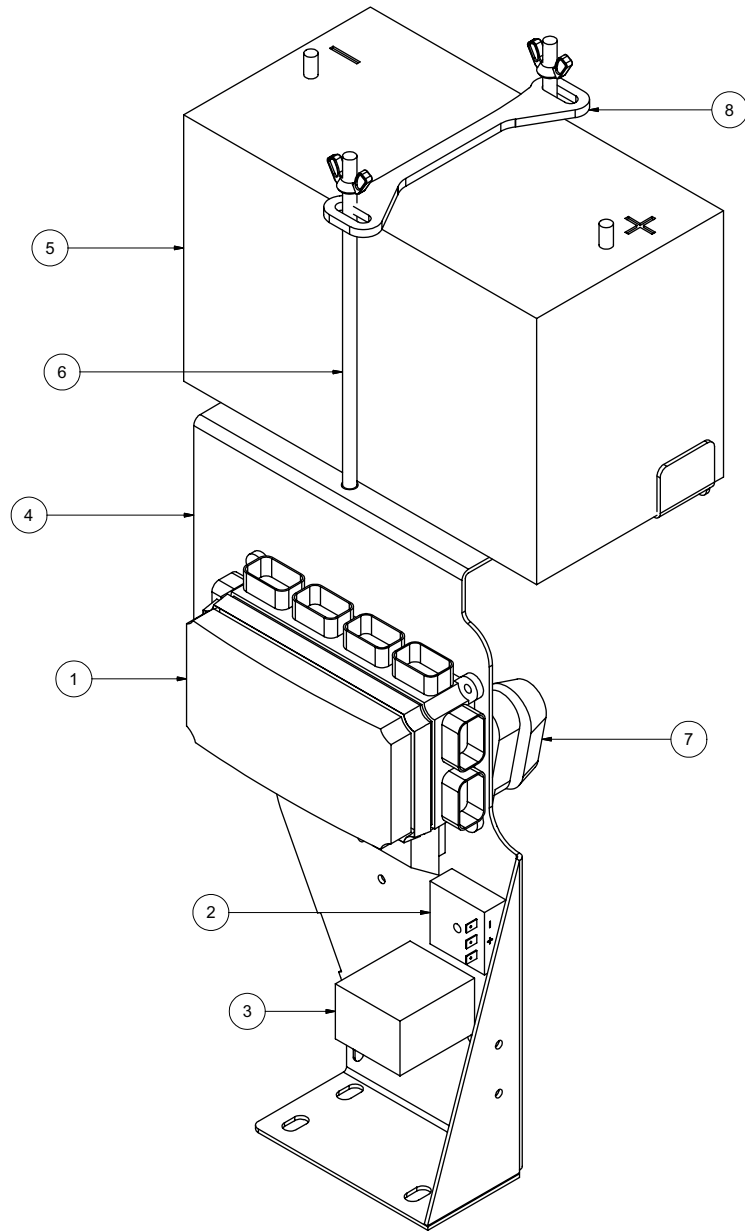

Electrical Control Bracket

071808

VACASSY550

Electrical Control Bracket

ITEM	QTY	PART NO.	DESCRIPTION
1	1	X000213	BUSSMAN VEC
2	1	8031231	SWITCH, DELAY RELAY
3	1	X000240	RELAY TIME 15 SECOND
4	1	8043129	CONTROL PANEL - HARNESS MTG PLATE
5	1	X400050	BATTERY, 31-MHD WORKAHOLIC
6	2	8043742	BATTERY HOLD DOWN ROD ASSY
7	1	8043800	FUSE HOLDER AMG
8	1	8050016	BATTERY HOLD DOWN
*	1	X200005	HARNESS VAC CONTROL
*	1	X300218	BATTERY GROUND CABLE
*	4	X300181	BATTERY HOT CABLE