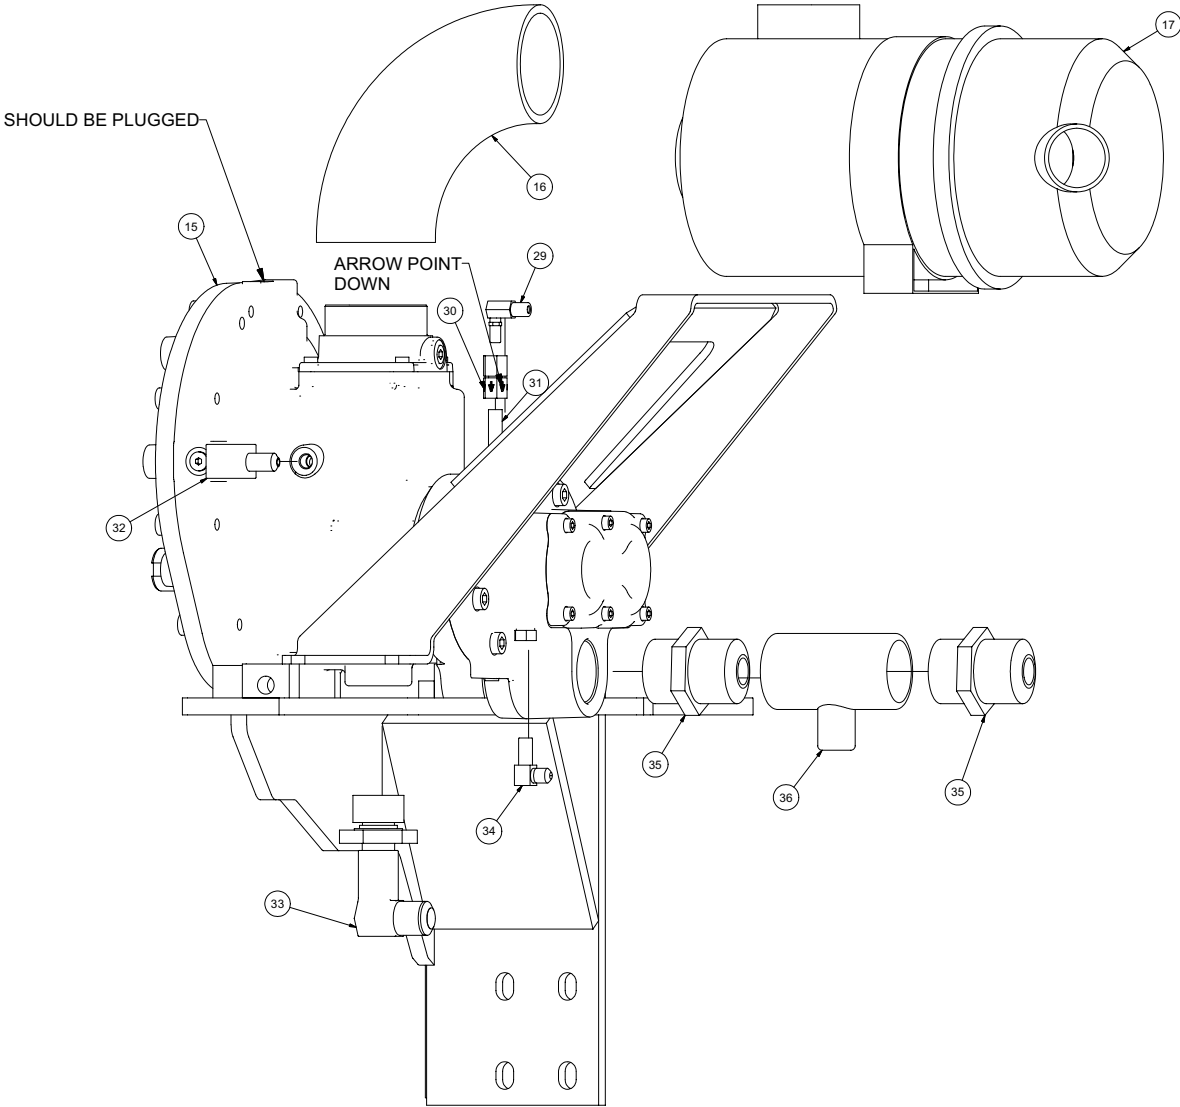

Compressor Assembly