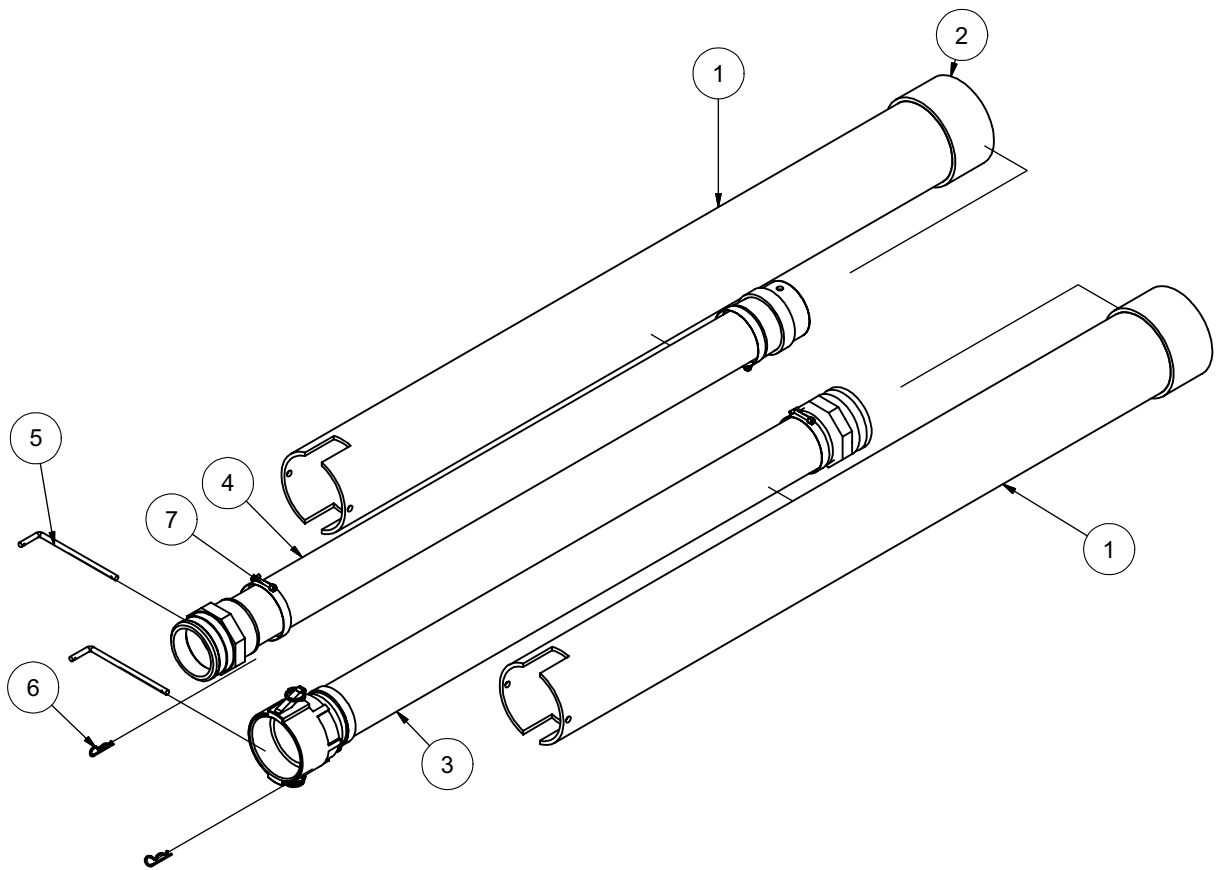

EXTENSION ARM

BOOM

ITEM	QTY	NUMBER	DESCRIPTION
1	1	8030846	4" FEMALE COUPLER
2	1	8045239	UNION EXHAUST 4" OD-MNPT
3	2	8042606	CLAMP T-BOLT 450
4	1	8045800	HOSE VAC AG SUCTION 4-18
5	1	8041960	EXTENSIONARM
6	4	8041947	PACKING RING
7	3	8041945	PLASTIC SLEEVE
8	1	8041963	PACKING GLAND
9	2	U001020	SCREW HC 1/2-13 X 5.50
	2	U200100	WASHER FLAT 1/2"
	2	U210100	WASHER LOCK 1/2"
	2	U100120	NUT HEX 1/2-13
10	1	8042160	4" PVC TUBE X 60" LONG
11	1	8041937	4" PVC FLANGE
12	1	8041938	GASKET
13	8	U001250	SCREW HC 5/8-11 X 3.00
	8	U200140	WASHER FLAT 5/8"
	8	U210140	WASHER LOCK 5/8"
	8	U100180	NUT HEX 5/8-11
14	1	8043647	BOOM HANDLE
	2	8042971	RUBBER STRIP
15	2	8043947	CAPTURE PIN
	2	R700160	R CLIP
	2	8041485	LANYARD CABLE

HOSE STORAGE

BOOM