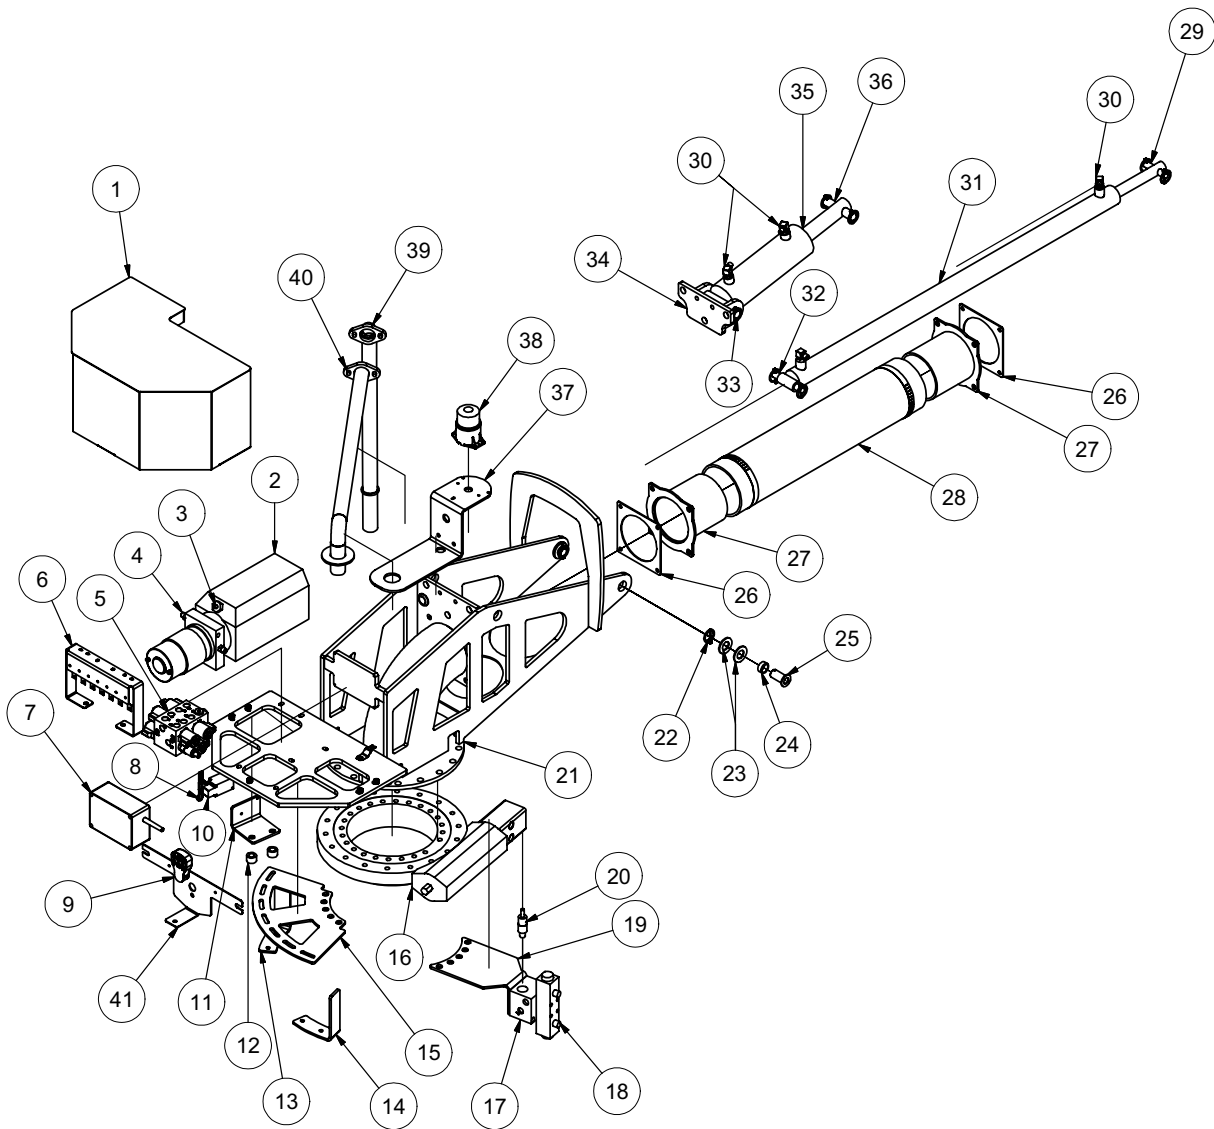

TURRET

BOOM HYDRAULIC ROTATION

TURRET

BOOM HYDRAULIC ROTATION

ITEM	QTY	PART #	DESCRIPTION
1	1	8043090	BOOM GUARD
2	1	8041601	PUMP HYD. 12V 6QT
3	1	T403018	REDUCER 12MP-4MJ
4	2	T400037	UNION 6MB-6MJ
5	1	8043674	BOOM MANIFOLD
	4	8043584	3-WAY VALVE
6	1	8043639	BRACKET BOOM ELECTRONICS
7	1	8041914	BOOM - RC RECEIVER 6-RELAY
*		8042427	BOOM - RC RECEIVER 8-RELAY
8	1	8042432	LIMIT SWITCH ADJ LOWER
9	1	8042426	RC TRANSMITTER (w/GRAPHIC)
*	1	X200006	BOOM WIRING HARNESS
*	1	8041911-1	RUBBER 6-BUTTON PAD
*	1	8041922	DECAL OVERLAY
*		8042428	RC TRANSMITTER 8-BUTTON (w/GRAPHIC)
10	1	8042431	LIMIT SWITCH (LEVER NOT INCLUDED)
11	1	8042360	BOOM - LIMIT SWITCH BRACKET
12	2	8042376	BOOM - LIMIT SWITCH BRACKET SPACER
13	1	8042357	BOOM - ROTATION STOP BRACKET
14	1	8042359	BOOM - ROTATION STOP BRACKET (OPP)
15	1	8042351	BOOM - ROTATION STOP BASE PLATE
16	1	8042231	SLEW DRIVE - ASSEMBLY
*	3	T500020	FITTING, GREASE. 125 STRAIGHT (2 FITTINGS IN INNER, 1 IN OUTER RING)
17	1	8041974	VALVE MANIFOLD BOOM HYD. ROT.
18	1	8041971	VALVE DIRECTIONAL BOOM HYD. ROT.
19	1	8042344	TANK - BOOM HYD. MANIFOLD MTG PLATE
20	1	8041973	VALVE RELIEF BOOM HYD ROT.
21	1	8042240	BOOM - TURRET WELDMENT
22	2	U340050	PIN LINCH 3/16" X 1 9/16"
23	4	U200170	WASHER, FLAT 1"
24	2	8042101	BUSHING BRONZE 1.25" X 1.00" X .50" LG
25	2	8042124	BOOM - TURRET PIVOT PIN
26	2	8041988	BOOM - FLANGE GASKET
27	2	8041958	BOOM - FLEX HOSE ADAPTER WELDMENT
28	1	8043678	HOSE AG SUCTION 6-30
	2	8042104	HOSE CLAMP 6IN T-BOLT
29	1	8042350	BOOM - EXT. CYLINDER PIN
	2	U340050	PIN LINCH 3/16" X 1 9/16"
30	4	T401270	ELBOW, 90 1/2" MB - 3/8" MJ
31	1	8030359	CYLINDER, HYD 3" X 20' VAC'S
	1	8043782	HYD. HOSE EXTEND 6-77 ST-90
	1	8043783	HYD. HOSE RETRACT 6-114 ST-90
32	1	8042122	BOOM - EXT. CYLINDER BASE PIN
	2	U340050	PIN LINCH 3/16" X 1 9/16"
33	1	8041977	BOOM - PIVOT CYLINDER BASE PIN
	2	U340050	PIN LINCH 3/16" X 1 9/16"
34	1	8042887	ADJUSTABLE CLEVIS - BOOM
35	1	8030359	BOOM - CYLINDER SHORT BASE END
36	1	8041990	BOOM - PIVOT CYLINDER ROD PIN
37	1	8041932	BOOM - TURRET STROBE LIGHT PLATE
38	1	8043139	STROBE LIGHT
39	1	8045080	BOOM CABLE TUBE VERTICAL WELDMENT
40	1	8043245	BOOM CABLE TUBE WELDMENT
41	1	8044553	WORK LIGHT W/ DUETSCH CONNECTOR BUILT BRACKET