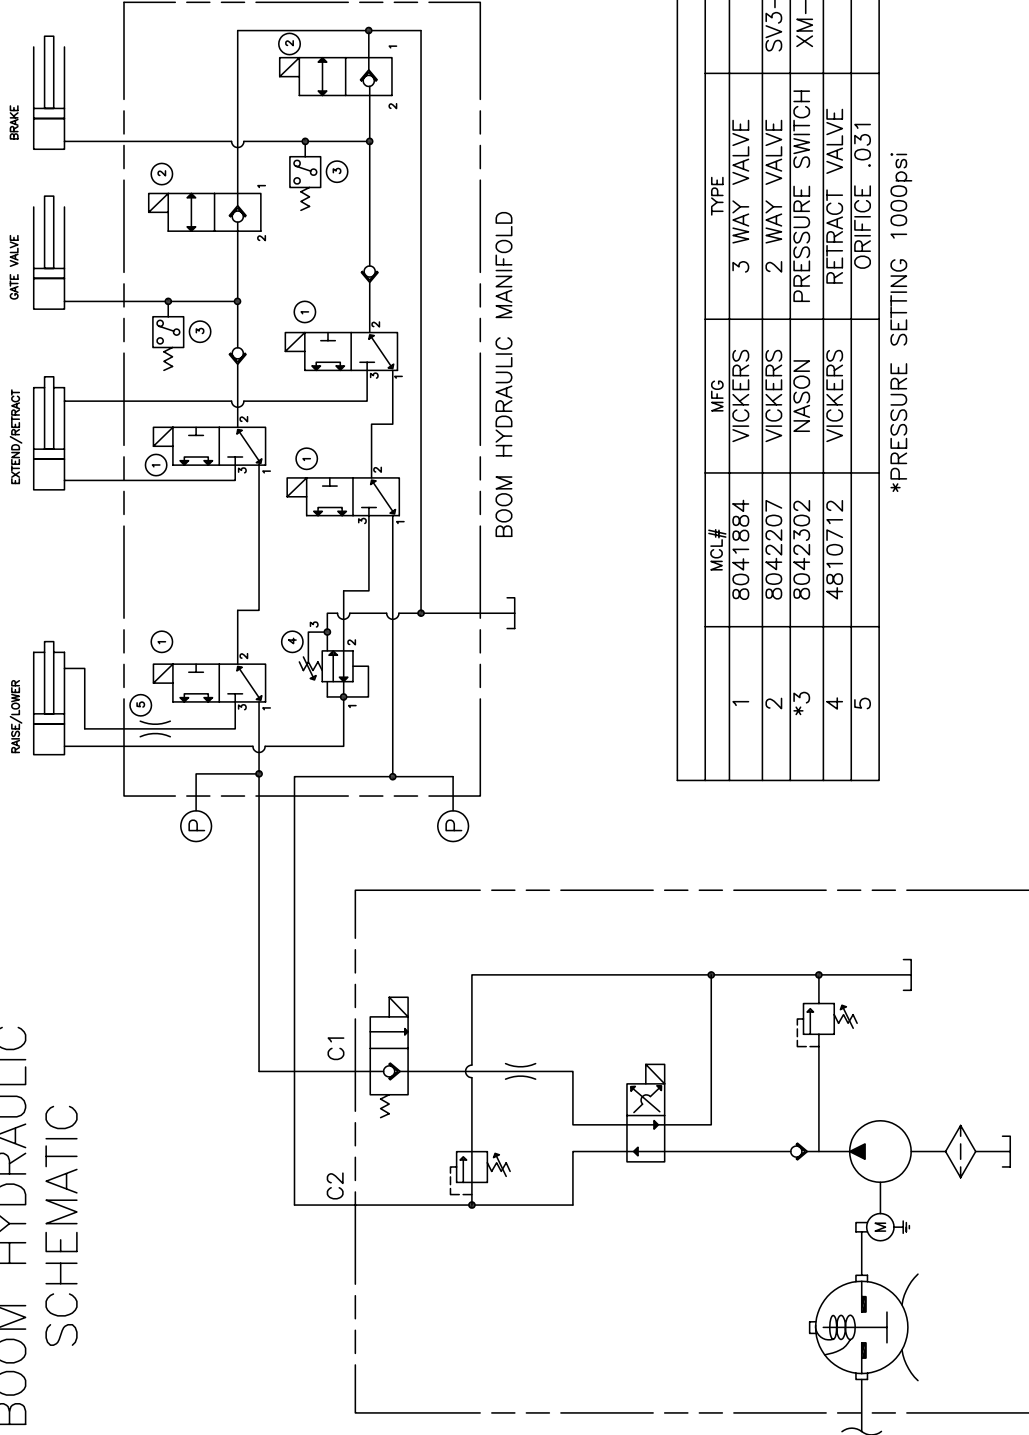

Boom Hydraulic Schematic

BOOM HYDRAULIC SCHEMATIC

MCL#	MFG	TYPE	MODEL
1	VICKERS	3 WAY VALVE	SV1-10
2	VICKERS	2 WAY VALVE	SV3-10-C-6T12DG
*3	NASON	PRESSURE SWITCH	XM-4B-2000R/HR
4	VICKERS	RETRACT VALVE	PRV2-10
5		ORIFICE	.031

*PRESSURE SETTING 1000psi

12V DC HYDRAULIC PUMP