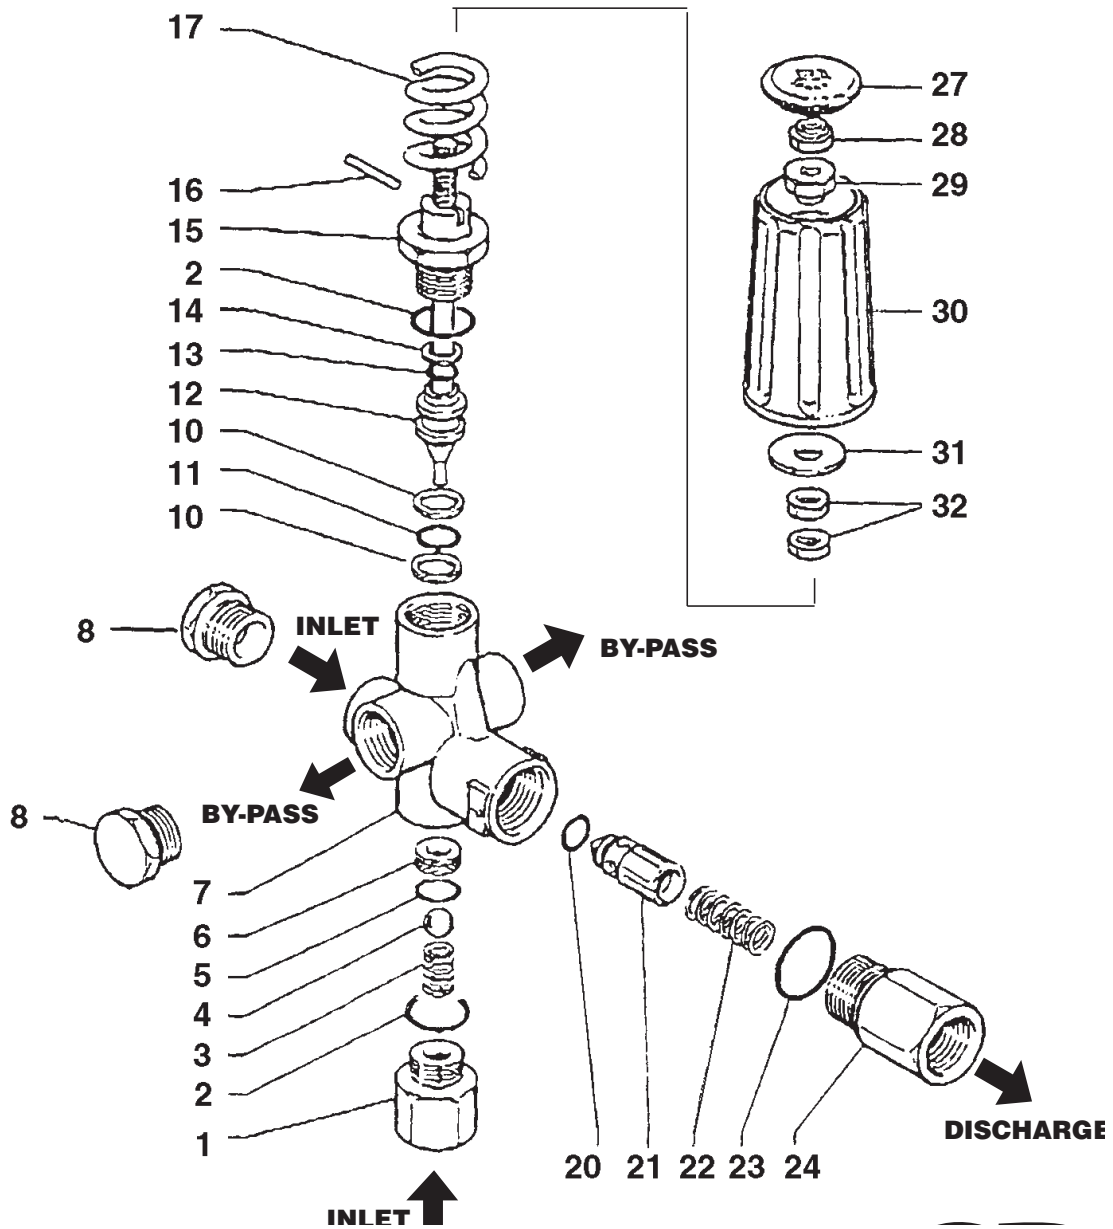

Unloader Valve PULSAR3KHP

Unloader Valve PULSAR3KHP

ITEM	QTY	PART #	DESCRIPTION
1	1	8040177-1	INLET FITTING, 3/8 NPT-F
2	2	8040177-2	O-RING, .676ID X .070CS
3	1	8040177-3	BALL SPRING
4	1	8040177-4	SS BALL, 13/32
5	1	8040177-5	O-RING, .437ID X .070CS
6	1	8040177-6	SS SEAT, .551OD X .335ID
7	1	8040177-7	BRASS BODY, 3/8 NPT
8	2	8040177-8	PLUG, 3/8"NPT
10	2	8040177-10	BACKUP RING
11	1	8040177-11	O-RING, .424ID X .103CS
12	1	8040177-12	SS PISTON
13	1	8040177-13	OORING, .299ID X .103CS
14	1	8040177-14	BACKUP RING
15	1	8040177-15	PISTON HOUSING
16	1	8040177-16	LOCKING PIN
17	1	8040177-17	BLUE SPRING
20	1	8040177-20	O-RING, .236ID X .118CS
21	1	8040177-21	CHECK VALVE
22	1	8040177-22	SS SPRING
23	1	8040177-23	O-RING, .739ID X .070CS
24	1	8040177-24	OUTLET FITTING, 3/8NPT-F
27	1	8040177-27	PLASTIC PLUG for KNOB
28	1	8040177-28	ZINC NUT, M8
29	1	8040177-29	INSERT M8
30	1	8040177-30	PLASTIC KNOB
31	1	8040177-31	WASHER, 9mm X 24mm
32	2	8040177-32	BRASS NUT, M8