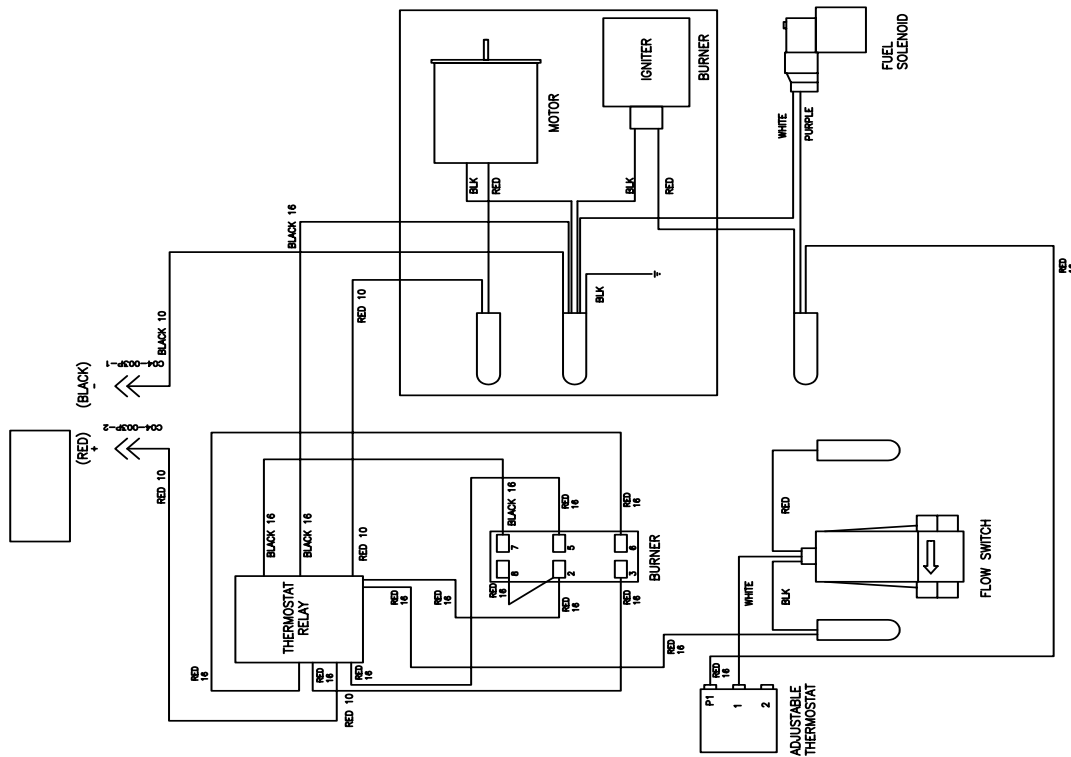

Vacuum Diesel Engine Schematic

BUSSMAN CONTROL CENTER OPTIONS

PAGE LEFT BLANK

Boom Wiring Schematic

080108

Boom Wiring Schematic

080108

PAGE LEFT BLANK

Hot Box Assembly

WIRING SCHEMATIC

- R1-RELAY #1
- M1-BLOWER MOTOR
- FS-1-FLOW SWITCH
- T1-TEMP SWITCH
- S1-FUEL SOLENOID
- R1-REMOTE THERMOSTAT CONTROL

HOT BOX WIRING SCHEMATIC

PAGE LEFT BLANK

Boom Hydraulic Schematic