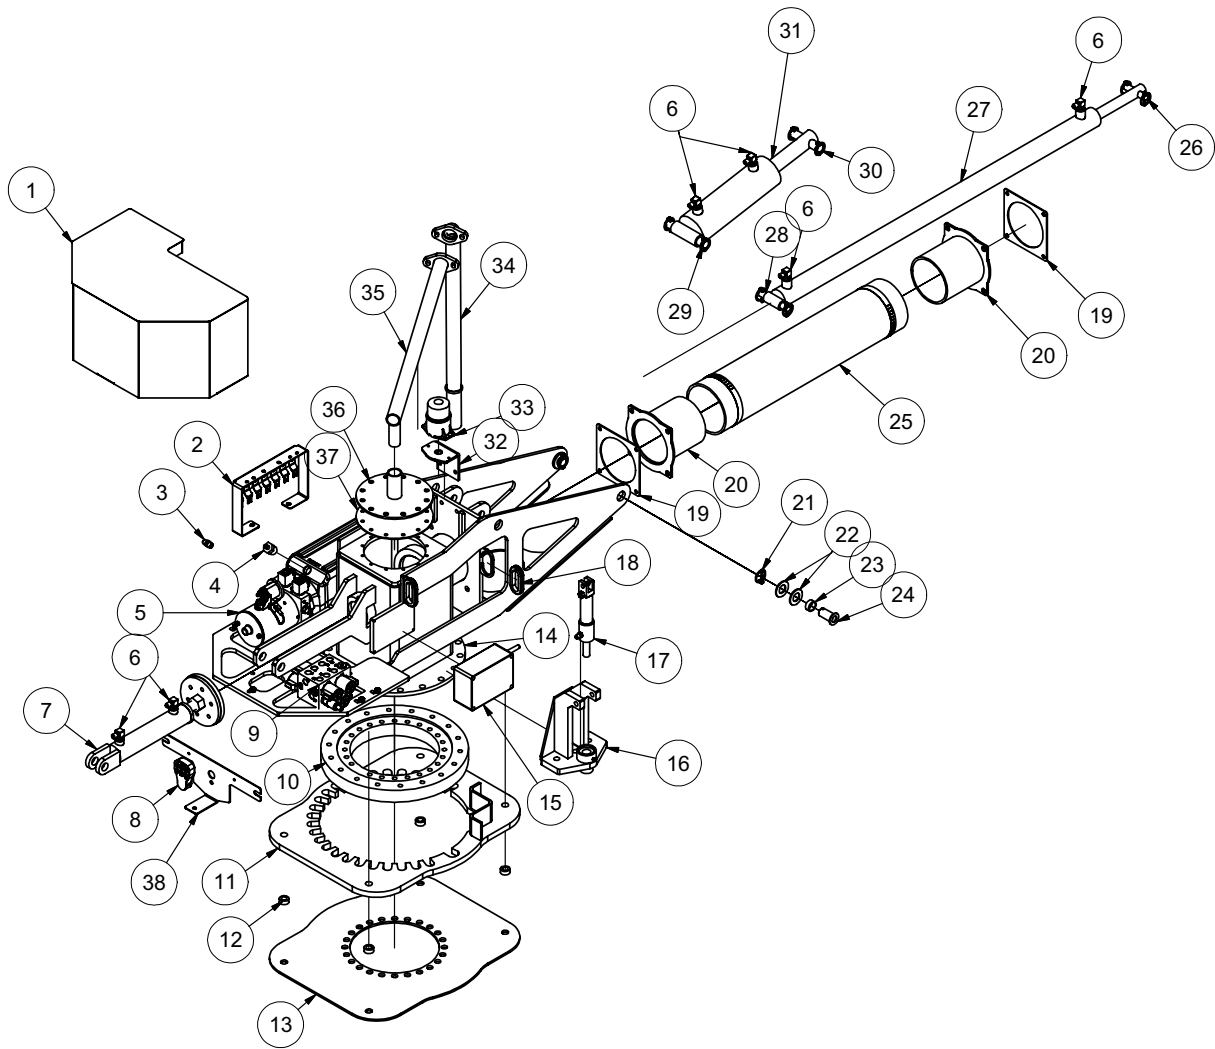

TURRET

BOOM MANUAL ROTATION

ITEM	QTY	PART #	DESCRIPTION
1	1	8043090	BOOM GUARD
2	1	T403018	REDUCER 12MP-4MJ
3	2	T400037	UNION 6MB-6MJ
4	1	8041601	PUMP HYD. 12V 6QT
5	1	8043578	MANIFOLD ASSY BOOM
6	1	8041914	BOOM - RC RECEIVER 6-RELAY
*		8042427	BOOM - RC RECEIVER 8-RELAY
7	1	8043245	BOOM CABLE TUBE WELDMENT
8	1	8045080	BOOM CABLE TUBE VERTICAL WELDMENT
9	1	8043139	STROBE LIGHT
10	1	8041932	BOOM - TURRET STROBE LIGHT PLATE
11	2	8041988	BOOM - FLANGE GASKET
12	2	8041958	BOOM - FLEX HOSE ADAPTER WELDMENT
13	1	8043678	HOSE AG SUCTION 6-30
	2	8042104	HOSE CLAMP 6IN T-BOLT
14	1	8030359	CYLINDER, HYD. 3" X 20" VAC'S
	1	8043782	HYD. HOSE EXTEND 6-77 ST-90
	1	8043783	HYD. HOSE RETRACT 6-114 ST-90
15	1	8042122	BOOM - EXT. CYLINDER BASE PIN
	2	U340050	PIN LINCH 3/16 X 1 9/16"
16	4	T401270	ELBOW, 90 1/2"MB - 3/8"MJ
17	1	8042887	AJUSTABLE CLEVIS - BOOM
18	1	8041977	BOOM - PIVOT CYLINDER BASE PIN
	2	U340050	PIN LINCH 3/16 X 1 9/16"
19	1	8041990	BOOM - PIVOT CYLINDER ROD PIN
	2	U340050	PIN LINCH 3/16 X 1 9/16"
20	1	8042350	BOOM - EXT. CYLINDER RD PIN
	2	U340050	PIN LINCH 3/16 X 1 9/16"
21	2	8042124	BOOM - TURRET PIVOT PIN
22	2	8042101	BUSHING BRONZE 1.25" X 1.00" X .50"LG
23	4	U200170	WASHER, FLAT 1"
24	2	U340050	PIN LINCH 3/16 X 1 9/16"
25	1	8043052	BRAKE CYLINDER
	1	T400801	PLUG, BREATHER 1/4"NPT
	1	T402020	UNION 4MJ-4MP
26	1	8045157	BOOM MANUAL BRAKE WELDMENT
	1	T500080	FITTING, GREASE 3/16"
27	1	8042240	BOOM - TURRET WELDMENT
	2	8041686	GROMMET 1"ID - 1 1/4"DOG - 1/4"WO
	6	U001281	SCREW, HC .625 - 11 X 3.50"
	6	U120020	NYLON LOCK NUT .625-11
	12	U200140	WASHER FLAT .625
28	1	8042234	SWIVEL BEARING
*	3	T500020	FITTING, GREASE .125 STRAIGHT (2 FITTINGS IN INNER RING, 1 IN OUTER RING)
29	1	8045195	BOOM MOUNT BRAKE RING
30	1	8043021	BOOM - LOWER STOP DISC
31	4	8030315	SKID - WATER TANK CLEVIS TUBE
32	1	8042426	RC TRANSMITTER (w/ GRAPHIC OVERLAYS)
*	1	X200006	BOOM WIRING HARNESS
*	1	8041911-1	RUBBER 6-BUTTON PAD
*	1	8043075	DECAL OVERLAY
*		8042428	RC TRANSMITTER 8 BUTTON (w/ GRAPHIC OVERLAYS)
33	1	8043639	BRACKET BOOM ELECTRONIC
	7	X000320	DEUTSCH DIODE RECEPTACLE
	1	8040185	RELAY
	2	8043690	TIME RELAY 2 SEC N/C
34	1	8044553	WORK LIGHT W/ DUETSCH CONNECTOR BUILT BRACKET

BOOM MANIFOLD CAVITY IDENTIFICATION

PORT	PART#	DESCRIPTION	USED ON
1.1	8043584	3-WAY VALVE	ALL
1.2	8043584	3-WAY VALVE	ALL
1.3	8043584	3-WAY VALVE	ALL
1.4	8043584	3-WAY VALVE	ALL
3.2	8043586	CHECK VALVE	MANUAL ROTATION
4.2	8042302	PRESSURE SWITCH 1000 PSI, N/C	MANUAL ROTATION
5	8043587	RELIEF VALVE ADJ	ALL
7	8043585	2-WAY VALVE N/O	MANUAL ROTATION

* NOT SHOWN

TURRET

BOOM MANUAL ROTATION REV. FLOW