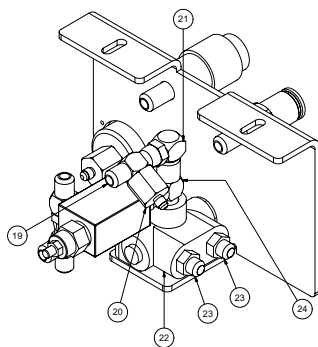

Auxillary Hydraulics

67/73 HP

010810-E

VACASSY955

Auxillary Hydraulics

67/73 HP

ITEM	QTY	PART	DESCRIPTION
1	1	8031176	AUX. HYD PUMP
2	1	T401300	ELBOW 90 DEG 5/8"MB - 1/2"MJ
3	1	8041868	SUPPLY HOSE ASSY VAC 8-130 ST-ST
4	1	8041869	RETURN HOSE ASSY VAC 8-100 ST-90
5	1	8041143	HYDRAULIC TANK
6	1	T400800	UNION, HEX 12MP - 12MP
7	1	T700080	FILTER, HYD ASSY
	1	T700090	FILTERELEMENT
8	2	T405065	PLUG, 3/4"MP
9	1	2050068	CAP ASSY HYD TANK
10	1	T720115	GUAGE, SIGHT, HYD OIL
11	1	8011058	SUCTION STRAINER 100 MESH
12	1	8043963	HOSE FITTING 1"NPT - 1" HOSE BARB
13	2	8044011	CLAMP T-BOLT 150
14	1	8044010	SUCTION HOSE VAC HYDSUC 16-28
15	1	8043964	ELBOW, 45DEG 1"HB - 3/4"MB
16	1	T404020	UNION, 1/2"MP - 1/2"MP
17	1	8041829	RELIEF VALVE
18	1	T402120	TEE, 1/2"MJ - 1/2"MP - 1/2"MJ
19	2	T402155	TEE, 1/2"FJ - 1/2"MJ - 1/2"MJ
20	2	T400700	REDUCER, 1/2"FJ - 1/4"MJ
21	1	T401140	ELBOW, 1/2"MP - 1/2"MJ
22	1	T000200	SELECTOR VALVE
23	2	T400040	UNION, 1/2"MP - 1/2"MJ
24	1	T402159	TEE, 1/2"MP - 1/2"FP - 1/2"MP
25	3	8041492	HOSE ASSY VAC 8-18 ST-90
26	1	8041494	HOSE ASSY VAC 4-18 ST-90
27	1	8030662	Q.D. MALE DRIPLESS 1/2"
28	1	8030663	Q.D. FEMALE DRIPLESS 1/2"
29	1	8041149	AUX HYD CONSOLE - MTG PLATE
30	1	HM00092	PRESSURE GUAGE
31	2	T400396	BULKHEAD, 1/2"MP - 1/2"MJ
32	1	T401160	ELBOW 90 DEG 3/4"MNPT - 1/2"MJ
*	1	J200002	DECAL SHEET

* NOT SHOWN