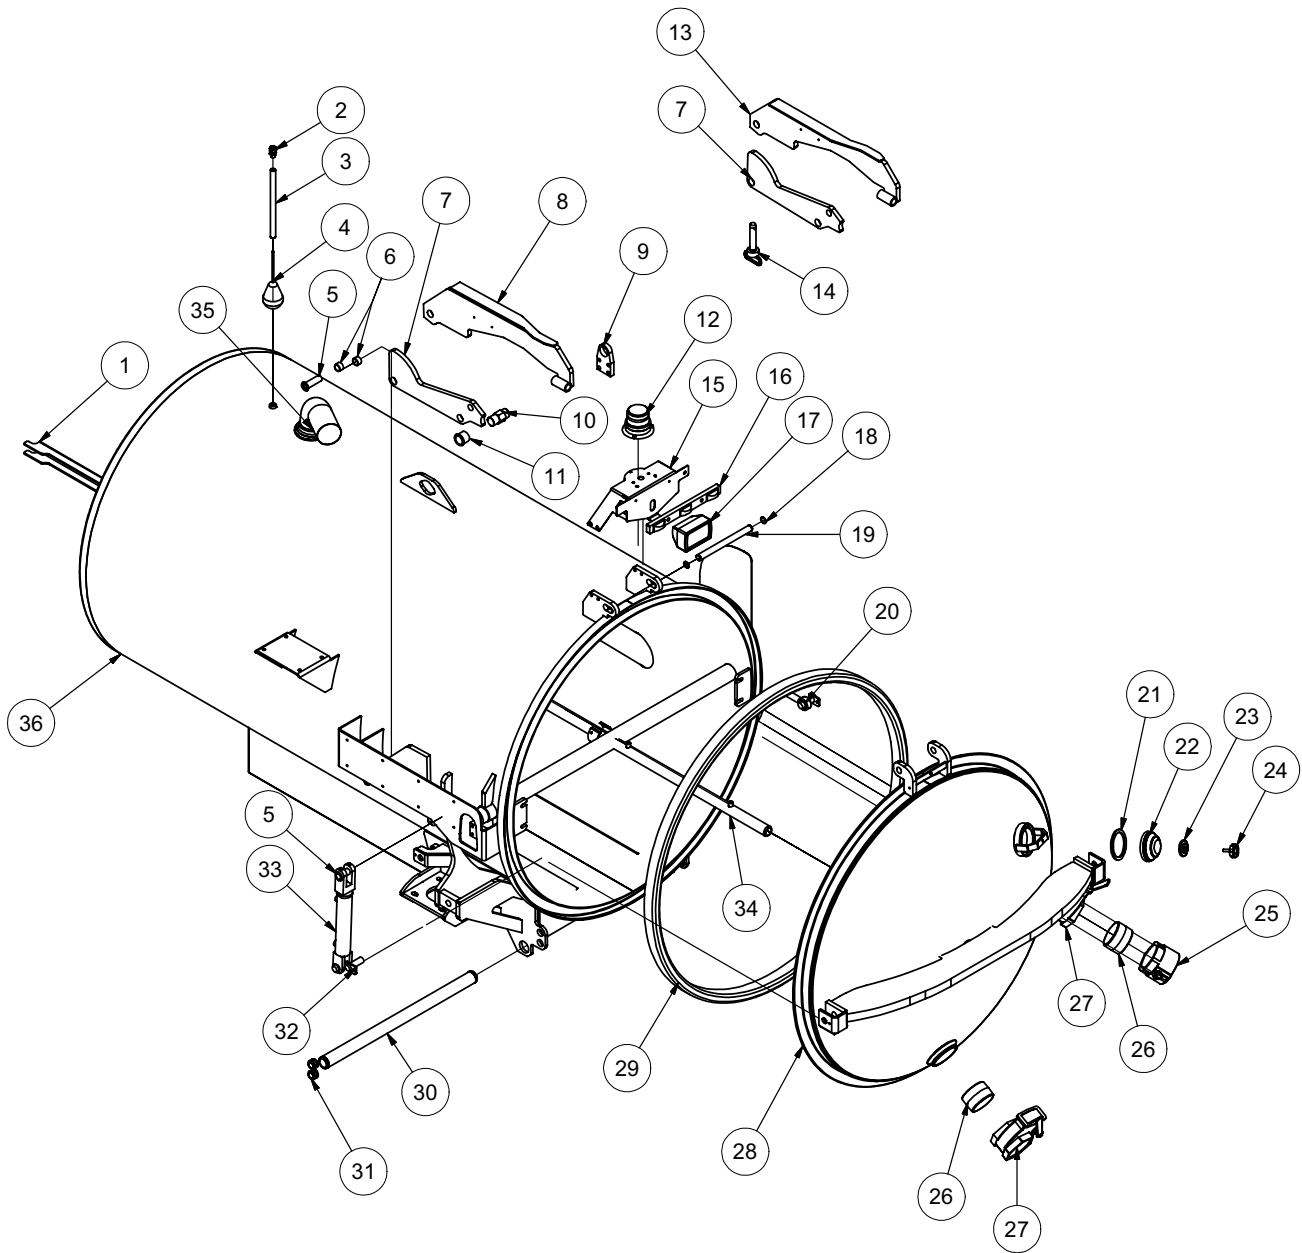

Tank and Door Assembly

V1200

100410-E

VACASSY020

Tank and Door Assembly

V1200

ITEM#	QTY	NUMBER	DESCRIPTION
1	1	8041212	TANK SAFETY BRACE
2	1	X000113	STRAIN RELIEF, 1/2"
3	1	8041471	HIGH LEVEL FLOAT SWITCH TUBE V800
4	1	8030531	HIGH LEVEL FLOAT SWITCH
5	6	8042489	HYD. DOOR - PIN WELDMENT 1"DIA X 3"
6	6	8041524	BUSHING BRONZE 1.25" X 1.00" X .75"LG
7	2	8041604	SHORT LINKAGE WELDMENT
8	1	8041375	DOOR HYD. LONG LINKAGE SS WELDMENT
9	2	8041621	OUTER BEARING PLATE
10	1	8041663	LINKAGE CROSS TUBE WELDMENT
11	2	8041610	BUSHING BRONZE FLANGED 1 1/2"
12	1	8030347	STROBE LIGHT
13	1	8041369	DOOR HYD. LONG LINKAGE WELDMENT
14	1	8041626	HITCH PIN, 1" X 4 1/2"
15	1	8046507	STROBE LIGHT BRACKET
16	1	8041509	LIGHT CLEARANCE 3 BAR
17	1	8031242	WORKLIGHT
18	2	8030362	1" SNAP RING
19	1	8040058	DOOR HINGE ROD
20	2	8041630	ROD END WITH BRONZE BUSHING
21	1	8032007	GASKET, 4" COUPLER
22	1	8031048	SIGHT GLASS
23	1	8031047	SIGHT GLASS PLATE
24	1	8031046	SIGHT GLASS HAND WHEEL
25	1	8030846	4" FEMALE COUPLER
26	2	8030431	4" CLOSE NIPPLE
27	2	8030916	4" GATE VALVE
28	1	8041580	800/1200 HYD LOCK DOOR
29	1	8041767	DOOR SEAL 54"DIA TANK
30	1	8042648	TANK PIVOT ROD
31	4	8041686	GROMMET 1"ID - 1 1/4"DOG - 1/4"WO
32	2	8042171	DOOR CAPTURE PIN
33	2	8041327	HYD. CYLINDER - 8" STROKE
34	1	8041721	TANK ROD WELDMENT - 800 HYD LOCK DOOR
35	1	8040786	EXHAUST ELBOW 4" - WELDMENT
36	1	8043631	1200 TANK - WELDMENT (54")