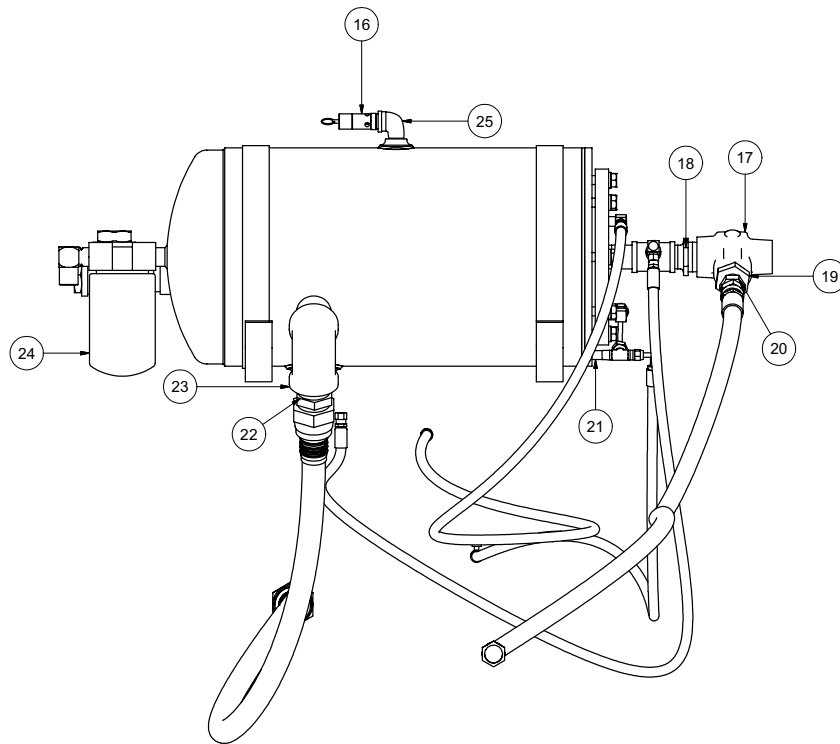

Compressor Assembly

ITEM	QTY	PART NO.	DESCRIPTION
1	1	8044503	BRACKET AIR COMPRESSOR REGULATOR BLOWOFF AND BYPASS SOL
2	1	8044569	VALVE REGULATOR COMPRESSOR
3	1	T402034	TEE, 1/4MP 1/4MP 1/4MP
4	4	T400020	UNION 4MJ - 4MP
5	2	T421010	NIPPLE, CLOSE 1/4MP
6	2	8044667	VALVE SHUTTLE 1/4FP 1/4FP 1/4FP
7	1	8044570	VALVE BLOWDOWN COMPRESSOR
8	2	T400110	UNION 4FP - 4MJ
9	2	T402038	TEE, 4MJ 4MJ 4MP
10	1	8044544	ORIFICE 4MJ -4FJ .062"
11	1	8044542	VALVE SOLENOID AIR 3-WAY ROSS
12	1	X000113	1/2" STRAIN RELIEF CONNECTOR
13	1	8044286	COMPRESSOR MOUNTING BRACKET
14	1	8044457	COMPRESSOR AIR FILTER BRACKET
15	1	8044743	COMPRESSOR (POWERTECH MODEL)
16	1	8043047	ELBOW RUBBER COMPRESSOR INTAKE
17	1	8043049	COMPRESSOR AIR FILTER HSG
	1	8042977	FILTER, AIR ELEMENT
18	1	8044747	HOSE ASSY VAC 4-13" ST-ST
19	1	8044748	HOSE ASSY VAC 4-13" ST-90
20	1	8044745	HOSE ASSY VAC 4-20" ST-90
21	1	8044746	HOSE ASSY VAC 4-10" ST-90
22	1	8043841	HOSE ASSY VAC 4-25" ST-ST
23	1	8044750	HOSE ASSY VAC 1 1/2-25" ST-ST
24	1	8044744	HOSE ASSY VAC 4-76" ST-ST
25	1	8044761	HOSE ASSY VAC 12-24" ST-ST
26	1	8046730	HOSE ASSY VAC 4-33" ST-ST
27	1	8044749	HOSE ASSY VAC 4-23 1/2" ST-90
28	1	8043659	SWITCH TEMP OIL COMP 165F
29	1	T401095	ELBOW, 90 1/4"MB - 1/4" MJ
30	1	8044264	VALVE, INLINE CHECK 1/8P
31	1	T421008	1/8" CLOSE NIPPLE
32	1	T401230	ELBOW, 90 1/4"MB X 1/4" MJ
33	1	T401341	ELBOW, 3/4MB - 3/4MJ
34	1	8044263	ELBOW, 1/8MP X 1/4MJ W/CHECK AND ORIFICE
35	2	T400580	UNION, 1 1/2MP - 1 1/2MJ
36	1	T402219	TEE, 1 1/2FP - 1/2FP - 1 1/2FP

Compressor Tank Assembly