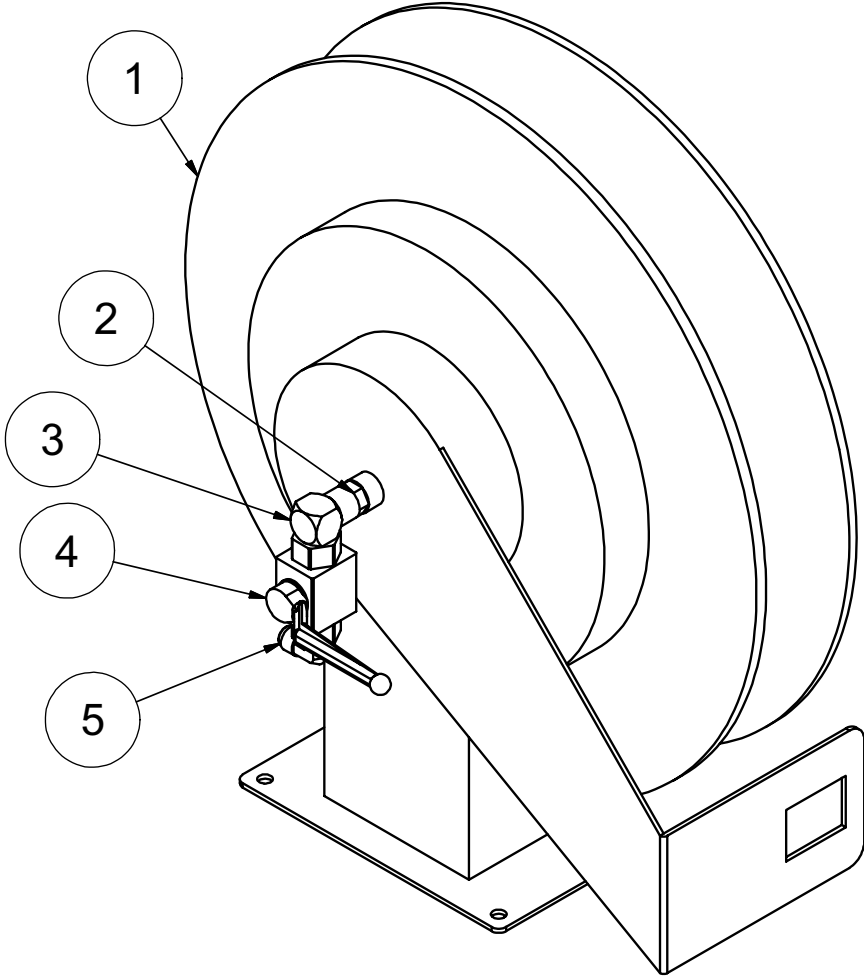

Hose Reel Assembly

Hose Reel Assembly

ITEM	QTY	NUMBER	DESCRIPTION
1	1	8031240	REEL with HOSE SPRINGDRIVEN 3/8" X 50'
2	1	8031269	UNION, 1/2"MP - 3/8"MP
3	1	T401065	ELBOW, 3/8"MP - 3/8"FP
4	1	8030351	STEEL BALL VALVE - 3/8"NPT
5	1	8030498	ELBOW, 3/8"MP - 3/8"MJ 90