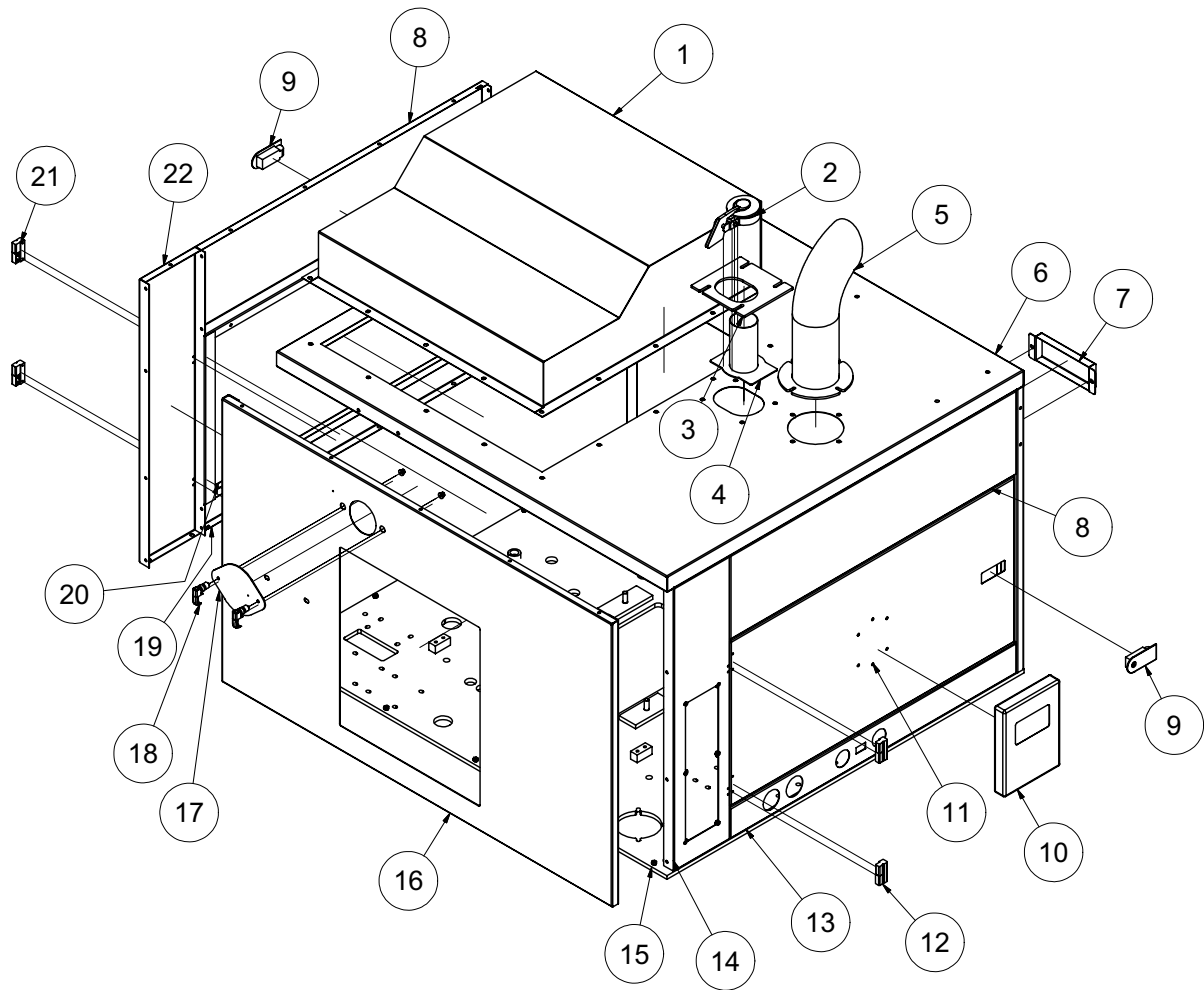

Enclosure Assembly

99HP AWRC

Enclosure Assembly

99HP AWRC

ITEM	QTY	PART #	DESCRIPTION
1	1	8044523	87HS - INLET BOX
2	1	8044537	3" RAIN CAP SILENT
3	1	8044541	87HS - 3" EXHAUST PIPE ALIGNMENT PLATE
4	1	8044538	87HS - 3" EXHAUST WELDMENT
5	1	8046720	EXHAUST PIPE BLOWER 99AW NON-REV FLOW
6	1	8044520	87HS PANEL TOP WELDMENT
7	1	8046716	PANEL GUARD ENGINE SHAFT 99AWJ
8	2	8044257	73HS PANEL SIDE UPPER
9	2	8040586	SEALED LEVER LATCH
	1	8041816	KEY DOOR SOUTHCO LATCH
10	1	E250210	BOX. PLASTIC FOR SAFETY MANUAL
11	1	8044258	73HS PANEL DOOR
12	2	8040589	OFFSET HINGE TYPE "B"
13	1	8046552	99AW PANEL SIDE LWR GAUGE WELDMENT (OPP)
14	1	8043917	49VK VERTICAL CONTROL WELDMENT (OPP)
15	1	8045293	MAIN PLATE 87HP AW - WELDMENT
16	1	8044551	87HS PANEL FRONT
17	1	8040592	ENCLOSURE RADIATOR COVER
18	2	8040334	SWEL LATCH
19	1	8044254	73HS PANEL SIDE LOWER WELDMENT
20	1	8044258	73HS PANEL DOOR
21	2	8040588	OFFSET HINGE TYPE "A"
22	1	8043924	49VK PANEL SIDE VERTICAL BLANK WELDMENT

*	36	U000060	SCREW,HC 1/4-20X1
*	36	U000020	SCREW,HC 1/4-20X1/2
*	128	U200020	WASHER,FLAT 1/4
*	52	U120100	NUT,HEX LOCK 1/4
*	1	8041171	HANDLE
	2	U001017	SCREW, HSH 1/4-20X1.25
	2	U200020	WASHER,FLAT 1/4
	2	U120100	NUT,HEX LOCK 1/4-20
*	2	8041504	DOOR SEAL VERTICAL

* NOT SHOWN