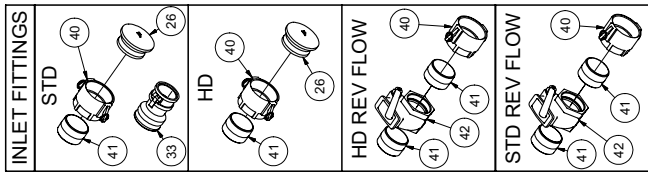

Hydraulic Door Option

V500

Hydraulic Door Option

V500

ITEM	QTY	NUMBER	DESCRIPTION	ITEM	QTY	NUMBER	DESCRIPTION
1	1	8041292	TANK	20	2	8042171	DOORARM PIN
2	1	8043166	TANK ROD	2	2	U000400	SCREW, HC 3/8-16 X 0.75
	1	8030446	O-RING #328 BUNA	2	2	U210060	WASHER, LOCK 3/8"
	4	U000880	SCREW, HC 1/2"-13 X 2"	21	2	8041524	BUSHING 1"
	4	U100120	NUT, HEX 1/2"-13	22	2	8043131	1" ROD END
	8	U200100	WASHER, FLAT 1/2"	12	12	U200171	WASHER, FLAT 1" SAE
	3	U010055	SCREW, HSH 5/16-18 X 1 1/2"	23	2	8041327	DOOR LOCK CYLINDERS
	3	8030369	TANK CLEANOUT NOZZLES	4	4	T400611	REDUCER 1/2"MSAE - 1/4"MJIC
3	1	T400261	REDUCER 1"MSAE - 3/8"MJIC	2	2	8042928	DOOR CYL BASE END HOSE 4-38 ST-ST
4	1	8040786	EXHAUST ELBOW	2	2	8043304	DOOR CYL ROD END HOSE 4-47 ST-ST
5	1	8030531	HIGH LEVEL FLOAT SWITCH	2	2	8040970	DOOR CYL SUPPLY/RET HOSE 4-70 ST-ST
	1	8041291	RUBBER BUSHING	2	2	T400022	REDUCER 6FJ - 4 MJ
	1	8041471	FLOAT TUBE V500LT/V500LTHD	2	2	T402035	TEE 4MJ - 4MJ 4MJ
6	1	X000113	1/2" STRAIN RELIEF	24	2	8041604	SHORT LINKAGE
7	1	8043139	STROBE LIGHT	25	1	8041607	LINKAGE CROSS TUBE
8	1	8046507	STROBE LIGHT BRACKET	26	-	8032006	4" PLUG
	1	X200003	WIRE HARNESS, VAC TANK	27	1	8042648	TANK PIVOT ROD
	1	X200100	WIRE HARNESS, VAC TANK SO	2	2	8030363	2" SPIRAL SNAP RING
	4	U000880	SCREW, HC 1/2"-13 X 2"	28	1	8041765	DOOR SEAL
	4	U210100	WASHER, 1/2" LOCK	29	1	8042064	DOOR
	4	U200100	WASHER, 1/2" FLAT	1	1	8040058	DOOR HINGE ROD
	2	U010006	SCREW, PHILLIPS #10-24 X 1"	6	6	U200171	WASHER, FLAT 1" SAE
	4	U200000	WASHER, FLAT #10	2	2	U500020	1" SNAP RING
	2	U210005	WASHER, LOCK #10	30	1	8041661	INLET TUBE
	2	U100010	NUT, HEX #10-24	31	-	8030844	4" MALE COUPLER
9	1	8041509	TANK CLEARANCE LIGHT	32	-	8045611	4"FNPT X 3" MCAM COUPLER
	2	U010006	SCREW, PHILLIPS #10-24 X 1"	33	-	8041080	4" MCAM X 3" MCAM COUPLER
	4	U200000	WASHER, FLAT #10	34	1	8032007	SIGHT GLASS GASKET
	2	U210005	WASHER, LOCK #10	35	1	8031048	SIGHT GLASS
	2	U100010	NUT, HEX #10-24	36	1	8031047	SIGHT GLASS PLATE
10	1	8043138	WORK LIGHT DEUTSCH	37	1	8031046	SIGHT GLASS HAND WHEEL
11	1	8041635	HYD ARM GUARD	38	1	8041626	DOOR SAFETY PIN
	4	U000400	SCREW, HC 3/8-16 X 0.75	1	1	8041485	LANYARD CABLE
	4	U200060	WASHER, FLAT 3/8"	39	1	8041212	SAFETY BRACE
	4	U210060	WASHER, LOCK 3/8"	1	1	8041213	CLIP, SAFETY
12	2	W000020	CAM ROLLER 1 1/4"	40	-	8030846	4" FEMALE COUPLER
	2	U160019	1/2"-20 NY-LOCK NUT	-	-	8032007	4" COUPLER GASKET
13	2	8041602	2" FLANGED BUSHING	41	-	8030431	4" CLOSE NIPPLE
14	2	8041621	OUTER BEARING PLATE	42	-	8030916	GATE VALVE
	8	8042008	1-1/2" SHIMS	-	-	8031116	GATE VALVE HANDLE
	8	U000840	SCREW, HC 1/2"-13 X 1 1/2"				
	8	U210100	WASHER, 1/2" LOCK				
	8	U200100	WASHER, 1/2" FLAT				
15	2	8041724	1-1/2" FLANGED BUSHING				
16	1	8041369	LONG LINKAGE CURBSIDE				
	1	8041770	PLASTIC WEAR PLATE				
	2	U010800	SCREW, SFH 1/4"-20 X 3/4"				
17	6	8041883	1" BUSHING FLANGED				
18	6	8042489	HYD DOOR PIN				
	6	U340050	3/16" LYNCH PIN				
19	1	8041375	LONG LINKAGE STREETSIDE				
	1	8041770	PLASTIC WEAR PLATE				
	2	U010800	SCREW, SFH 1/4"-20 X 3/4"