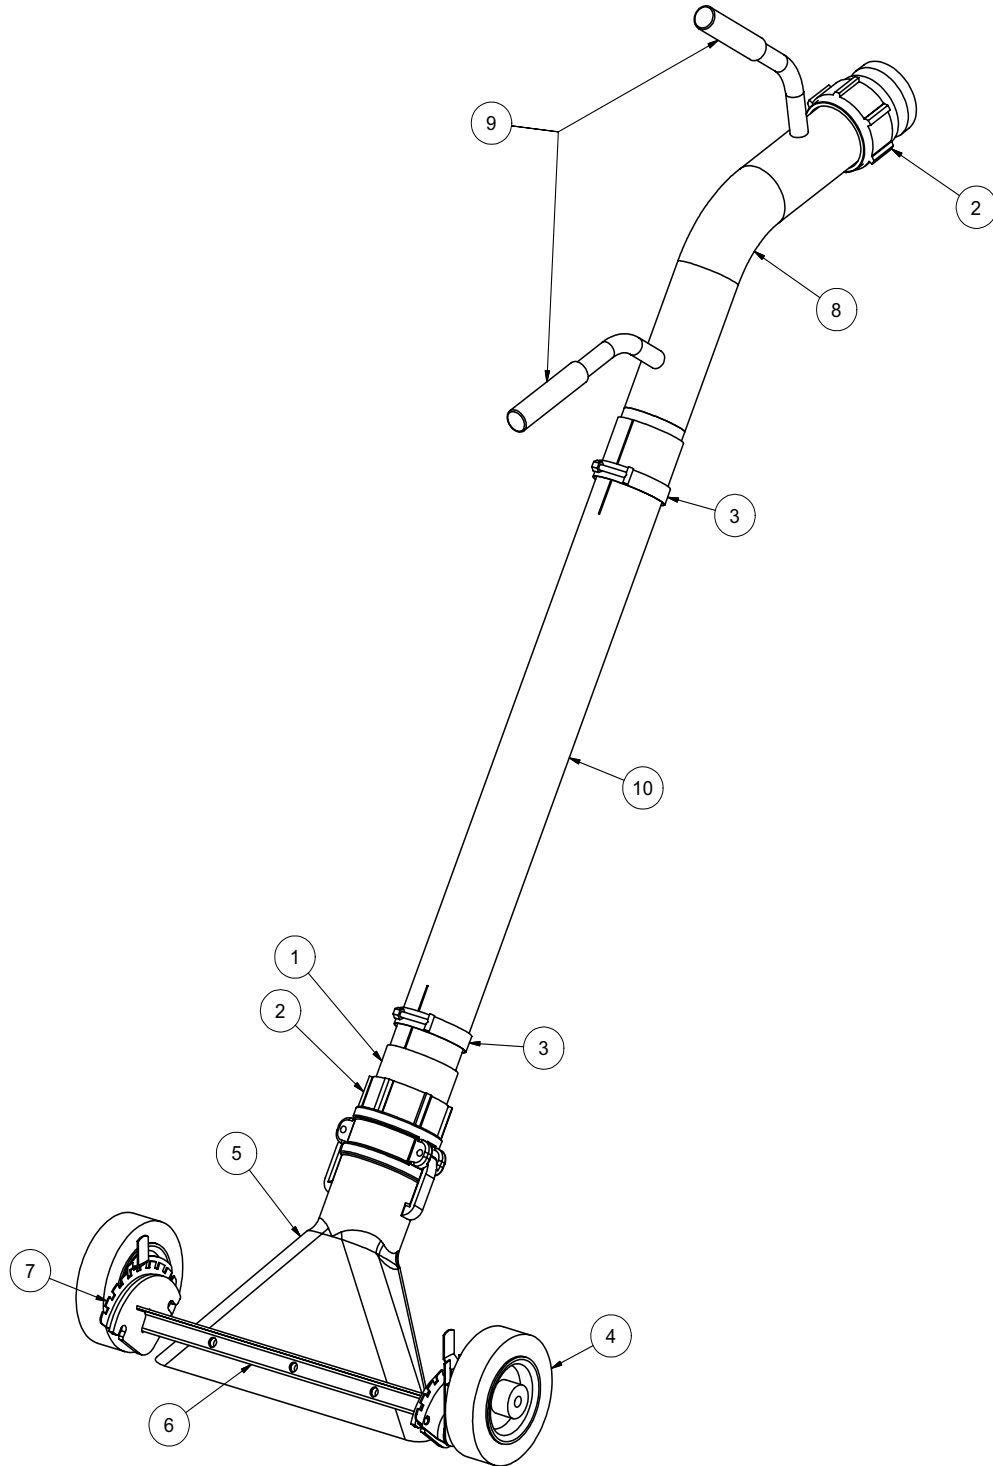

Tools

Wash Wand

Tools

Wash Wand

Item	Qty	Number	Description
	1	8030348	TOOL VAC SPRAY WAND COMPLETE
1	1	8030928	TRIGGERASSEMBLY
2	1	8030847	WAND
3	1	8031308	NOZZLE,#6 40 DEGREE FOR WAND

Tools

Lawn Sweeper 3''