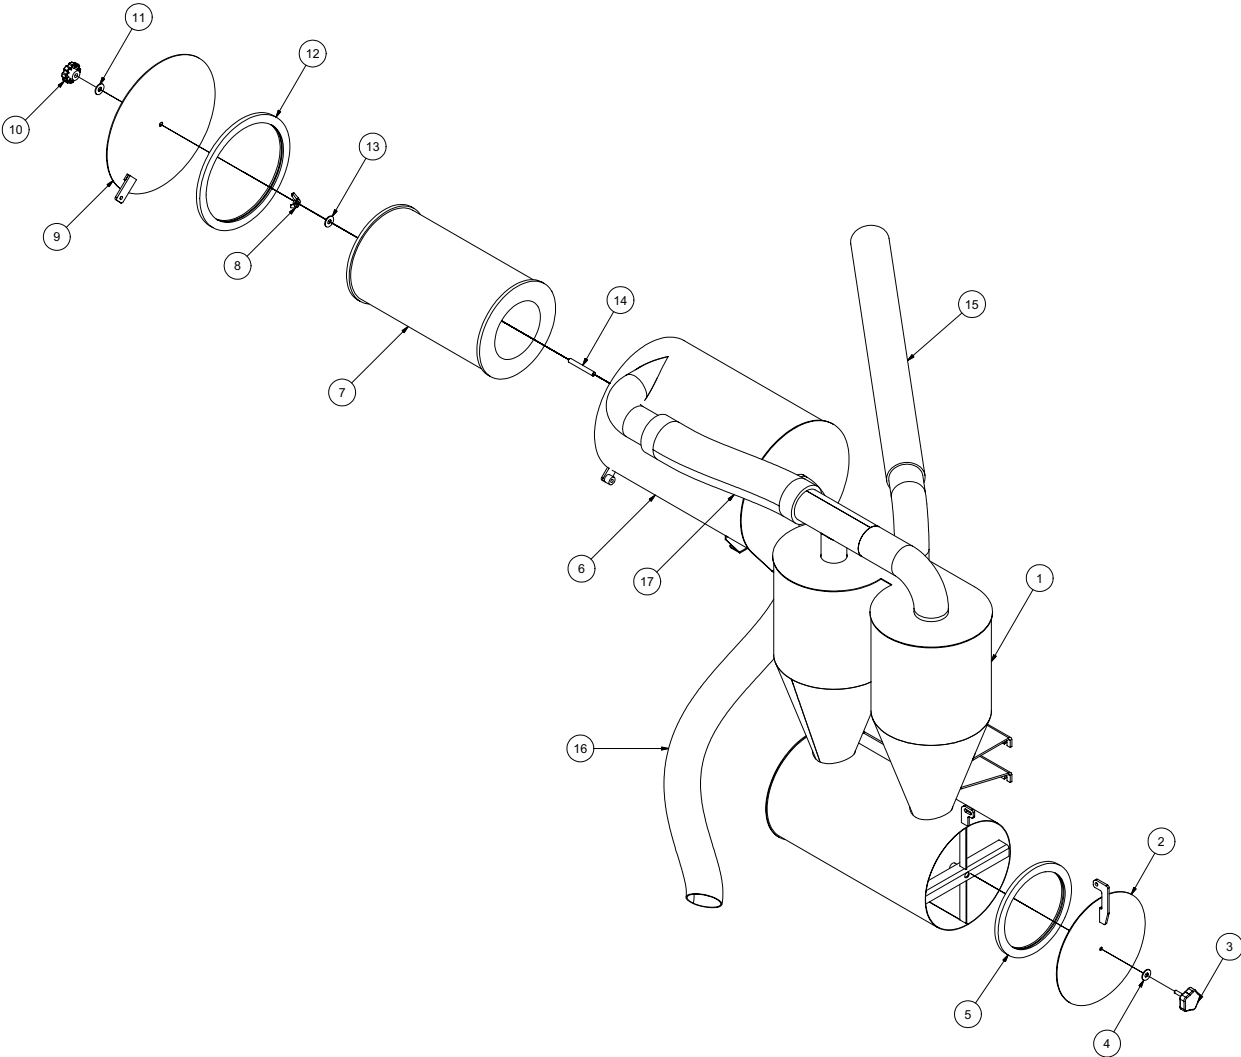

Filtration

1025

Filtration

1025

ITEM	QTY	PART #	DESCRIPTION
1	1	8040911	HD CYCLONE SEPERATOR HOUSING
	4	U000420	SCREW,HC 3/8-16X1.00
	4	U200600	WASHER,FLAT 3/8"
	4	U210061	NUT,HEX NY 3/8-16
2	1	8041272	575/1025 CYCLONE DOOR ASSY
3	1	8041197	KNOB,CYCLONE
	1	U200600	WASHER,FLAT 3/8"
	1	U210061	NUT,HEX NY 3/8-16
4	1	8041232	WASHER,RUBBER BACKED 1/2"
5	1	8041444	SEAL DOOR 575/1025 CYCLONE
6	1	8042263	AIR FILTER HOUSING 1025CFM
	4	U000420	SCREW,HC 3/8-16X1.00
	8	U200600	WASHER,FLAT 3/8"
	4	U210061	NUT,HEX NY 3/8-16
7	1	8031293	WASHABLE AIR FILTER ELEMENT
8	1	U130080	NUT,WING 1/2-13
9	1	8041541	1025 DOOR WITH TAB
	1	U000560	SCREW,HC 3/8-16X3.00
	2	U200600	WASHER,FLAT 3/8"
	1	U210061	NUT,HEX NY 3/8-16
10	1	8041218	KNOB,AIR FILTER
11	1	8041232	WASHER,RUBBER BACKED 1/2"
12	1	8041450	AIR FILTER HOUSING DOOR SEAL
13	1	U200100	WASHER,FLAT 1/2"
14	1	8040302	THREADED ROD, AIR FILTER HSG
15	1	8042951	TANK TO CYCLONE HOSE AG SUCTION 4-58
	2	8042606	CLAMP HOSE T-BOLT 450
16	1	8044130	AIR FILTER TO BLOWER HOSE AG SUCTION 4-172
	2	8042606	CLAMP HOSE T-BOLT 450
17	1	8042931	CYCLONE TO AIR FILTER HOSE AG SUCTION 4-26
	2	8042606	CLAMP HOSE T-BOLT 450