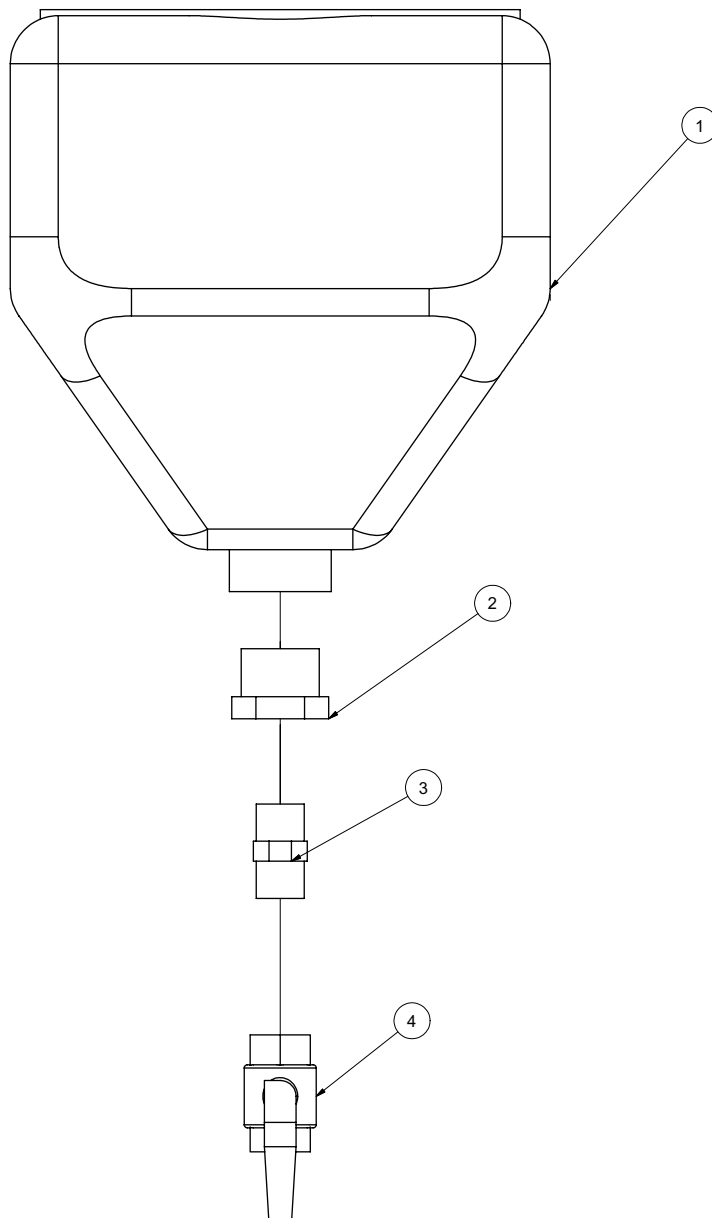

Antifreeze Assembly

Antifreeze Assembly

ITEM	QTY	PART NO.	DESCRIPTION
1	1	8030394	ANTI-FREEZE TANK 4 GAL.
	4	U000180	SCREW, HC .312 -18 X .750
	4	U200040	WASHER, FLAT 5/16"
	4	U210040	WASHER, LOCK 5/16"
2	1	T400585	REDUCER, 20MP-12FP
3	1	T400800	UNION, 12MP-12MP
4	1	T000185	BALL VALVE, BRASS 3/4" FP