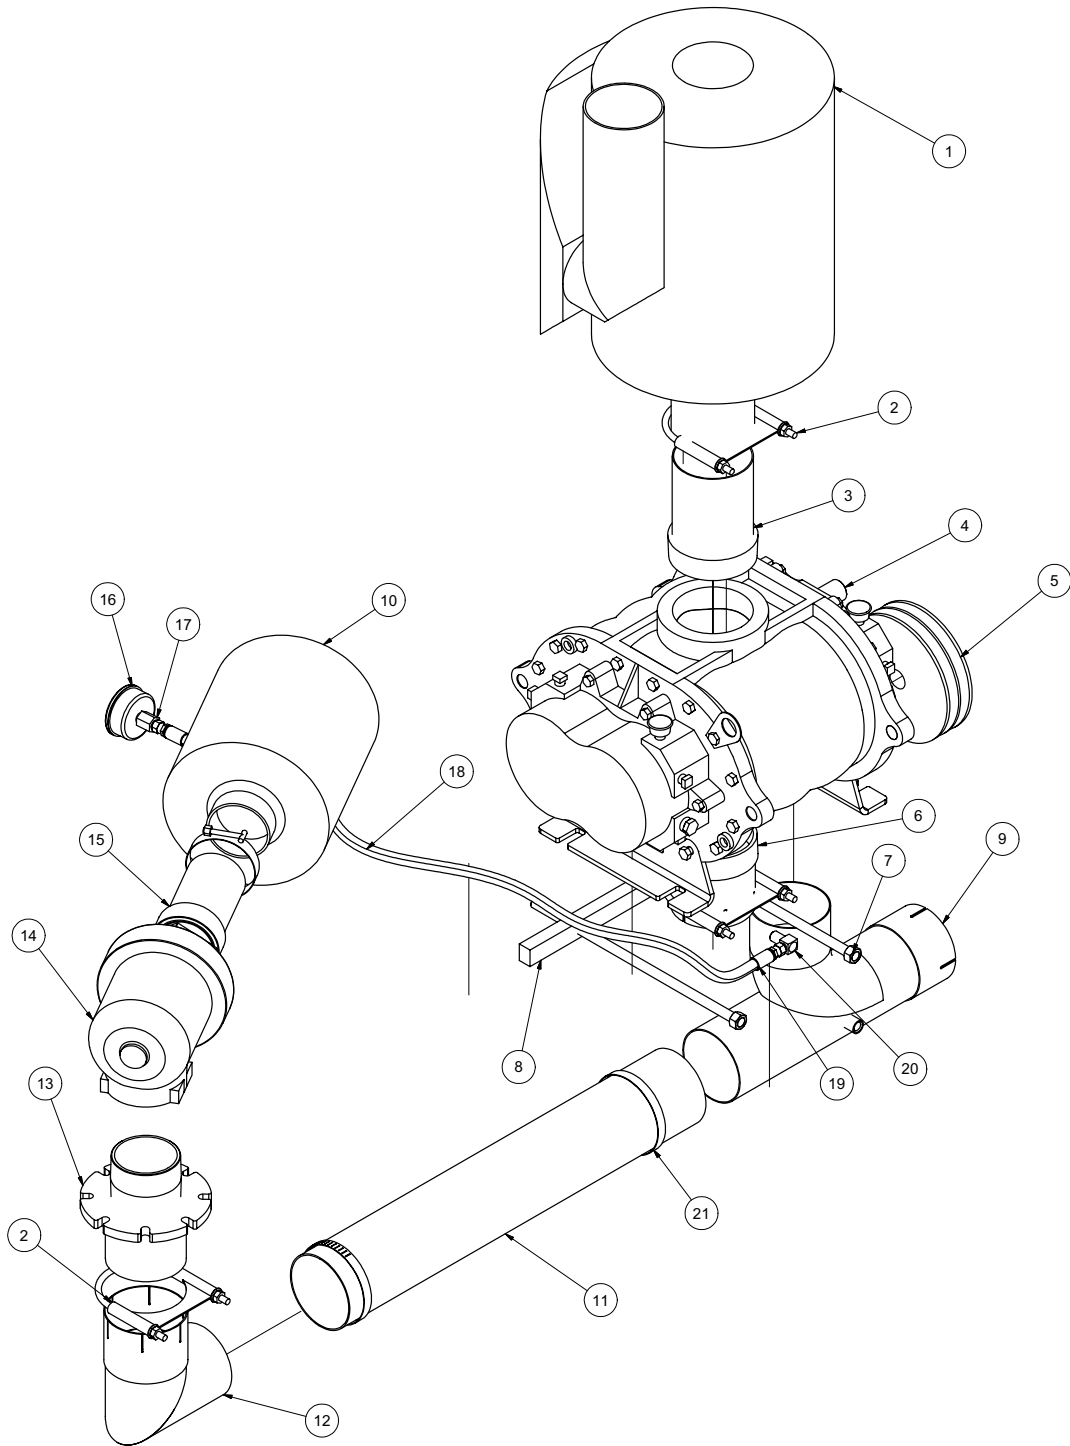

Blower Assembly

73HP 1025

102610-E

VACASSY207

Blower Assembly

73HP 1025

ITEM	QTY	NUMBER	DESCRIPTION
1	1	8030917	SILENCER, 1025CFM, COWL
2	3	8031193	4IN U-BOLT EXHAUST
3	1	8045239	UNION EXHAUST 4"OD - MNPT
4	1	8040001	BLOWER (MODEL 59)
	4	U000817	SCREW, HC 1/2"-13 X 1"
	4	U210100	WASHER, LOCK 1/2"
	4	U200100	WASHER, FLAT 1/2"
5	1	8040484	SHEAVE 6.95DIA. 2-GROOVE
*	1	8040703	SHEAVE 6.15OD SDS 2-GROOVE (OPTIONAL JETTER)
	1	8040485	BUSHING 1 1/8" SDS
	1	U410090	KEY 1/4" X 1/4" X 2 3/4"
	2	8044517	BX 57 BELT
6	1	8040991	ADAPTER 4" MNPT - 4"ID
7	2	8041507	TENSION ROD
8	1	8040904	TENSION BLOCK 1025CFM
9	1	8045036	WYE 4" IDOD/ W 1/4" PORT
10	1	8043553	FILTER, AIR 3" 245CFM
11	1	8045344	HOSE VAC AG SUCTION 4-31
12	1	8045331	4" ELBOW 90DEG WELDMENT ID-OD
13	1	8045333	BRACKET VACUUM RELIEF 1025
14	1	8030866	BAYCO VALVE 1025
15	1	8045219	SILENCER MOUNT 575
16	1	8030371	VACUUM GAUGE
17	1	8030483	UNION 4FP-4MJ
18	1	8042355	HOSE ASSY VAC 4-60 ST-ST
19	2	T320030	FITTING, HOSE 4HO-4FJ
20	1	T401100	ELBOW 4MP-4MJ 90DEG
21	2	8042606	CLAMP T-BOLT 4" (450)