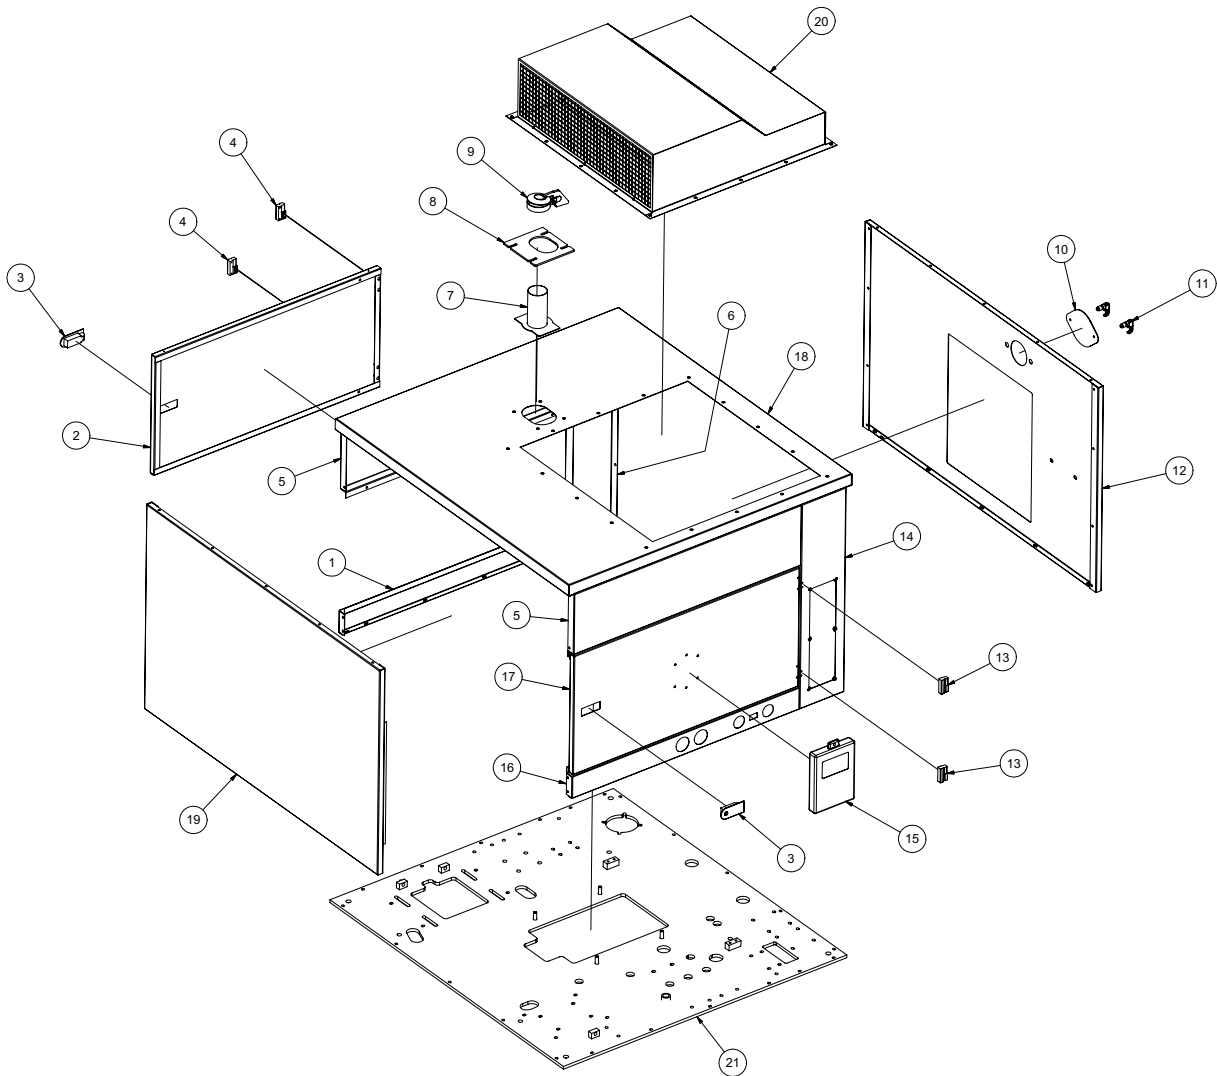

Enclosure Assembly

99HP AW

Enclosure Assembly

99HP AW

ITEM	QTY	PART #	DESCRIPTION
1	1	8044254	PANEL SIDE LOWER
2	1	8044258	DOOR PANEL
3	2	8040586	SEALED LEVER LATCH
	1	8041816	KEY DOOR SOUTHCO LATCH
4	2	8040589	OFFSET HINGE TYPE A
	8	U010010	SCREW,HSH #10-32 X 3/8"
5	2	8044257	PANEL SIDE UPPER
6	1	8043922	PANEL SIDE VERTICAL
7	2	8044538	EXHAUST PIPE
8	1	8044541	EXHAUST CLAMP PLATE
9	1	8044537	RAIN CAP 3" SILENT
10	1	8040592	RADIATOR ACCESS COVER
11	2	8040334	SWELL LATCH
	2	U120147	NUT,FLANGED LOCK 5/16-24
12	1	8044551	PANEL FRONT
13	2	8043600	OFFSET HINGE TYPE B
	8	U010010	SCREW,HSH #10-32 X 3/8"
14	1	8043614	PANEL SIDE VERTICAL CONTROL
15	1	E250210	MANUAL BOX
16	1	8044256	PANEL SIDE LOWER FOR GAUGES
17	1	8044260	PANEL DOOR FOR MANUAL BOX
18	1	8044520	PANEL TOP
19	1	8044252	PANEL REAR
20	1	8044523	AIR INLET BOX
21	1	8044242	MAIN PLATE
*	36	U000060	SCREW,HC 1/4-20X1
*	36	U000020	SCREW,HC 1/4-20X1/2
*	128	U200020	WASHER,FLAT 1/4
*	52	U120100	NUT,HEX LOCK 1/4
*	1	8041171	HANDLE
	2	U001017	SCREW,HSH 1/4-20X1.25
	2	U200020	WASHER,FLAT 1/4
	2	U120100	NUT,HEX LOCK 1/4-20
*	2	8041504	DOOR SEAL VERTICAL

* NOT SHOWN