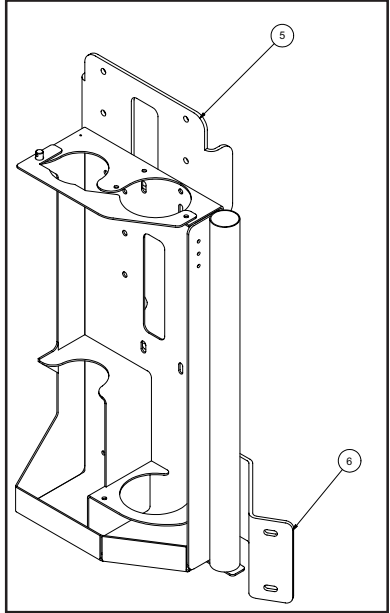

I-BEAM TRAILER