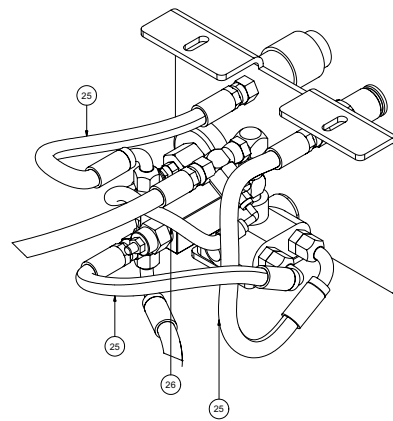

Auxillary Hydraulics

67/73 HP

010810-E

VACASSY955

Auxillary Hydraulics

67/73 HP

ITEM	QTY	PART	DESCRIPTION
1	1	8031176	AUX. HYD PUMP
2	1	T401300	ELBOW 90 DEG 5/8"MB - 1/2"MJ
3	1	8041868	SUPPLY HOSE ASSY VAC 8-130 ST-ST
4	1	8041869	RETURN HOSE ASSY VAC 8-100 ST-90
5	1	8041143	HYDRAULIC TANK
6	1	T400800	UNION, HEX 12MP - 12MP
7	1	T700080	FILTER, HYD ASSY
	1	T700090	FILTERELEMENT
8	2	T405065	PLUG, 3/4"MP
9	1	2050068	CAP ASSY HYD TANK
10	1	T720115	GUAGE, SIGHT, HYD OIL
11	1	8011058	SUCTION STRAINER 100 MESH
12	1	8043963	HOSE FITTING 1"NPT - 1" HOSE BARB
13	2	8044011	CLAMP T-BOLT 150
14	1	8044010	SUCTION HOSE VAC HYDSUC 16-28
15	1	8043964	ELBOW, 45DEG 1"HB - 3/4"MB
16	1	T404020	UNION, 1/2"MP - 1/2"MP
17	1	8041829	RELIEF VALVE
18	1	T402120	TEE, 1/2"MJ - 1/2"MP - 1/2"MJ
19	2	T402155	TEE, 1/2"FJ - 1/2"MJ - 1/2"MJ
20	2	T400700	REDUCER, 1/2"FJ - 1/4"MJ
21	1	T401140	ELBOW, 1/2"MP - 1/2"MJ
22	1	T000200	SELECTOR VALVE
23	2	T400040	UNION, 1/2"MP - 1/2"MJ
24	1	T402159	TEE, 1/2"MP - 1/2"FP - 1/2"MP
25	3	8041492	HOSE ASSY VAC 8-18 ST-90
26	1	8041494	HOSE ASSY VAC 4-18 ST-90
27	1	8030662	Q.D. MALE DRIPLESS 1/2"
28	1	8030663	Q.D. FEMALE DRIPLESS 1/2"
29	1	8041149	AUX HYD CONSOLE - MTG PLATE
30	1	HM00092	PRESSURE GUAGE
31	2	T400396	BULKHEAD, 1/2"MP - 1/2"MJ
32	1	T401160	ELBOW 90 DEG 3/4"MNPT - 1/2"MJ
*	1	J200002	DECAL SHEET

* NOT SHOWN