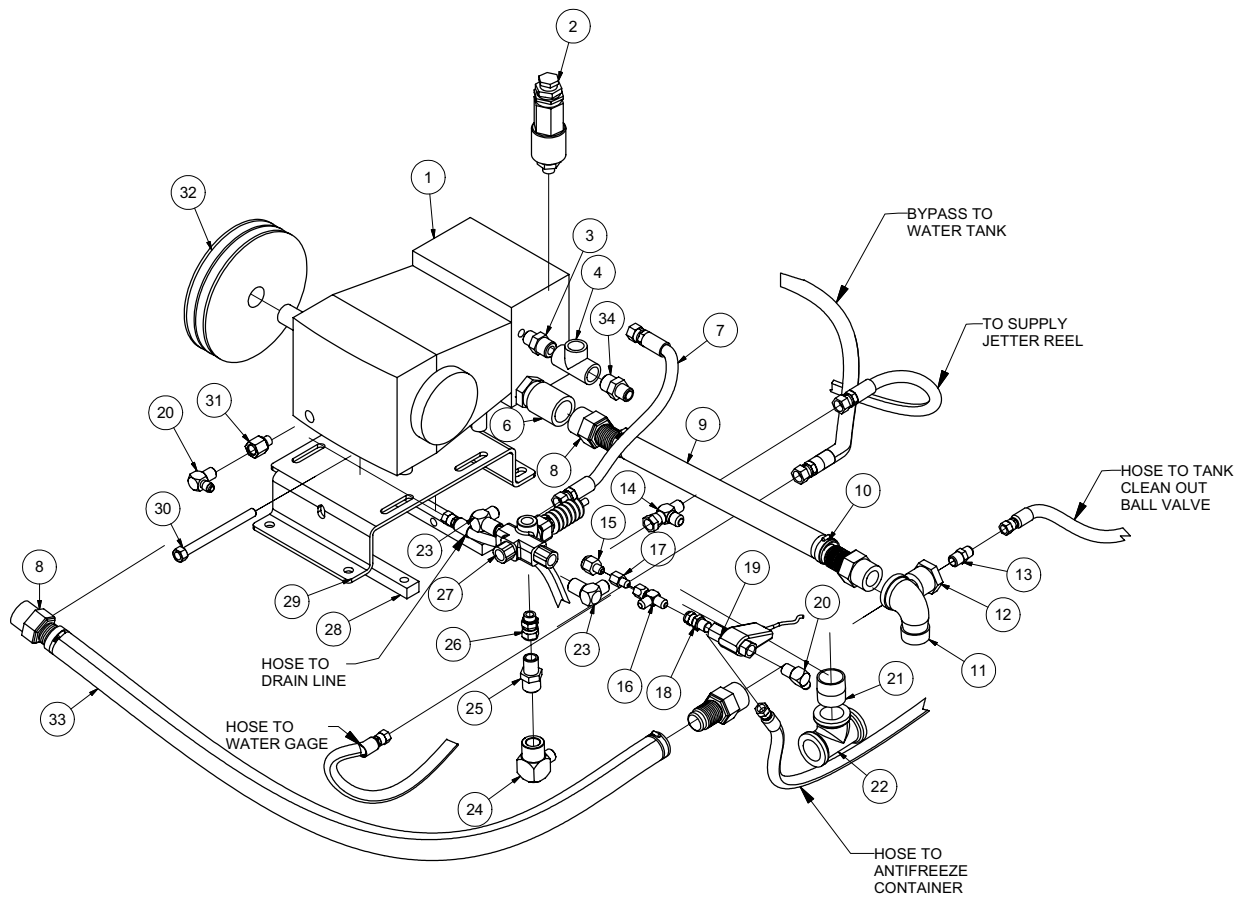

Water Pump Assembly KE24

Water Pump Assembly KE24

ITEM	QTY	PART NO.	DESCRIPTION
1	1	8042352	WATER PUMP KE24
2	1	8040556	SV2-300 SAFETY RELIEF VALVE
*	1	T400139	UNION, 1/2 MP-1/2 FBSPP
*	1	T403085	REDUCER, 3/4MP-1/2FP
3	1	T404030	REDUCER, 1/2MP-3/4MP
4	1	T402160	TEE, 3/4FP-3/4FP-3/4FP
5	1	T400618	REDUCER, 1"MP X 1 1/4"MP
6	1	T422080	COUPLING, 1 1/4"
7	1	8044647	HOSE ASSY VAC 8-14 ST-ST
8	4	8041312	FITTING, HOSE BARB 20HB-20MP
9	1	8042940	HOSE VAC CLEAR VINYL 1 1/4-18"
10	4	8040677	CLAMP, HOSE 1 1/2
11	1	T420120	STREET ELBOW 90 - 1 1/4"
12	1	T403110	REDUCER, 1 1/4"MP-1/2"FP GALV
13	1	8031291	UNION, 1/2MP-3/8MJ
14	1	T402155	TEE, 1/2"FJ-1/2"MJ-1/2"MJ
15	1	T403130	UNION, 8FJ-6MJ
16	1	T402153	TEE, 6MJ-6MJ-6FJ
17	1	8042267	ORIFICE 6MJ-6FJ .094"
18	1	T400813	UNION, 6FJ-6MP
19	1	8031267	FLOW SWITCH
20	2	T401102	ELBOW, 6MJ-6MP
21	1	T421040	NIPPLE, PIPE 1 1/4"MNPT
22	1	8041049	TEE, 1 1/4" PIPE
23	2	T401140	ELBOW, 8MP-8MJ
24	1	T401160	ELBOW, 12MP-12MJ
25	1	T400070	UNION, 1/2MP-3/4MJIC
26	1	T400814	UNION, 8MP-8FJ
27	1	8030341	VALVE, UNLOADER, GREENSPRING
28	2	8043317	TENSIONER BLOCK, ADJUSTING
29	1	8044167	PUMP BRACKET KE24A
30	1	8030020	ROD, TENSIONER
31	1	T400119	UNION, 3/8MBSPP X 3/8FP
32	1	8043248	SHEAVE, 9.75" OD SK 2-GROOVE
*	1	8040644	BUSHING, SK
33	1	8043076	HOSE VAC CLEAR VINYL 1 1/4-37"
34	1	T400080	REDUCER, 3/4"MP X 1/2"MJ

OPTION FOR COMPRESSOR SET UP

*	1	8046682	PUMP, MOUNT
*	2	8046731	TENSION BLOCK
*	2	8031186	BELT, BX 62