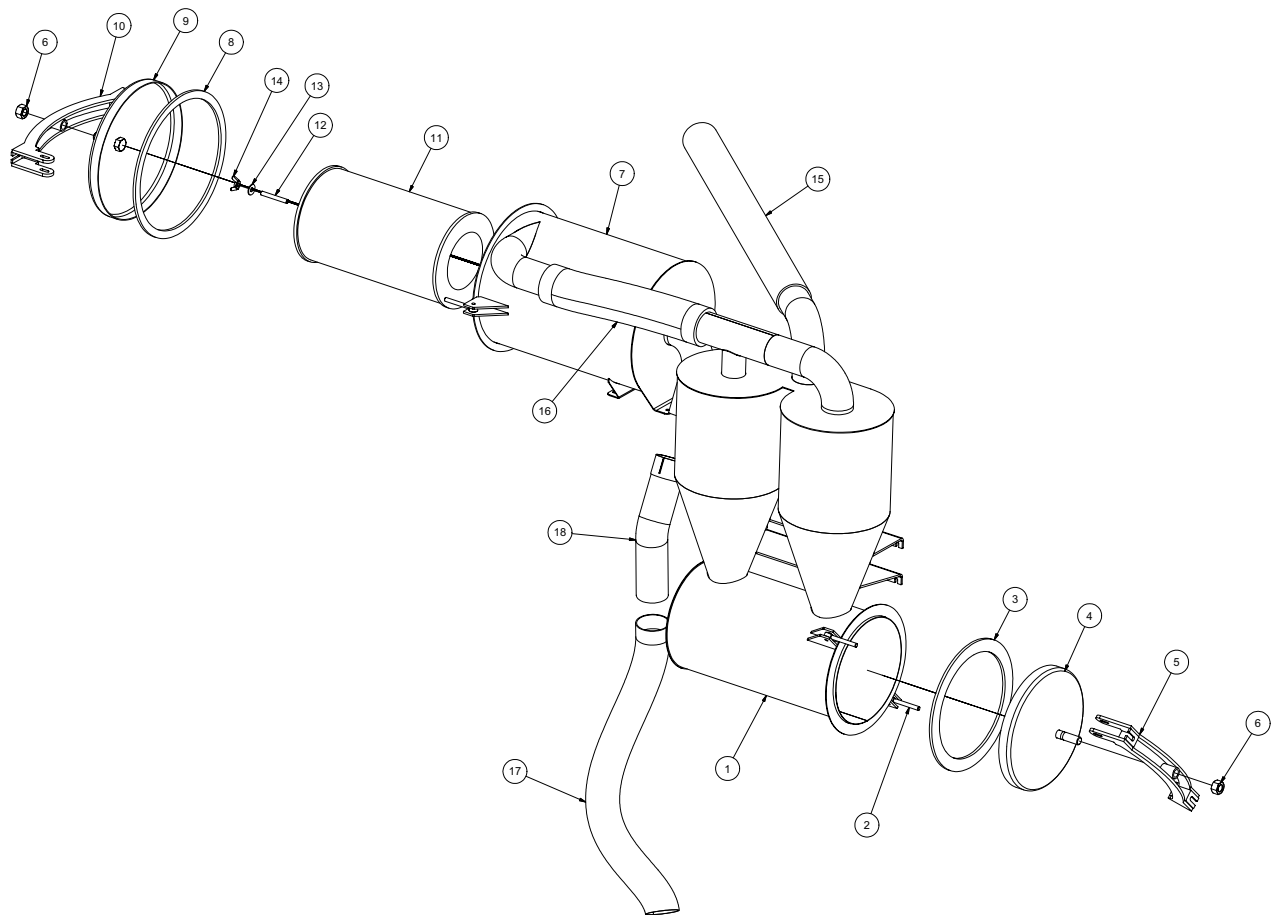

HD Reverse Flow Filtration

1025

HD Reverse Flow Filtration

1025

ITEM	QTY	PART #	DESCRIPTION
1	1	8044137	HD CYCLONE SEPERATOR HOUSING - REVERSE FLOW
	2	U000580	SCREW,HC 3/8"-16X3.50
	8	U200600	WASHER,FLAT 3/8"
	2	U210061	NUT,HEX NYLOCK 3/8"-16
2	4	8041593	EYEBOLT 1/2"-13X6.00
	4	8041594	HANDLE, WING 1/2"-13
3	1	8041612	HD CYCLONE SEAL - REVERSE FLOW
4	1	8041402	HD CYCLONE DOME DOOR - REVERSE FLOW
5	1	8041552	HD CYCLONE DOOR LATCH - REVERSE FLOW
	1	U200170	WASHER, FLAT 1"
6	2	U120060	NUT, HEX NYLOCK 1"-8
7	1	8044138	HD AIR FILTER HOUSING - REVERSE FLOW
	2	U000580	SCREW,HC 3/8"-16X3.50
8	8	U200600	WASHER,FLAT 3/8"
	1	8041613	HD AIR FILTER SEAL - REVERSE FLOW
9	1	8041387	HD AIR FILTER DOME DOOR - REVERSE FLOW
10	1	8041554	HD AIR FILTER DOOR LATCH - REVERSE FLOW
	1	U200170	WASHER, FLAT 1"
11	1	8031293	HD AIR FILTER ELEMENT
12	1	8040302	THREADED ROD, AIR FILTER HSG
13	1	U200100	WASHER,FLAT 1/2"
14	1	U130080	NUT, WING 1/2"-13
15	1	8042951	(V500) TANK TO CYCLONE HOSE AG SUCTION 4-58
	1	8044488	(V800) TANK TO CYCLONE HOSE AG SUCTION 4-66
	2	8042606	CLAMP HOSE T-BOLT 450
	1	8042931	CYCLONE TO AIR FILTER HOSE AG SUCTION 4-26
16	2	8042606	CLAMP HOSE T-BOLT 450
	1	8042951	(V500) AIR FILTER TO U-PIPE AG SUCTION 4-58
17	1	8044489	(V500) U-PIPE TO HEADER PIPE AG SUCTION 4-75
	1	8044511	(V800) AIR FILTER TO VACUUM BREAK AG SUCTION 4-36
	1	8041741	(V800) VACUUM BREAK TO HEADER PIPE AG SUCTION 4-72
	4	8042606	CLAMP HOSE T-BOLT 450
18	1	8043528	ELBOW 30 DEG 4"ID-OD
	1	8030400	CLAMP BAND 4"