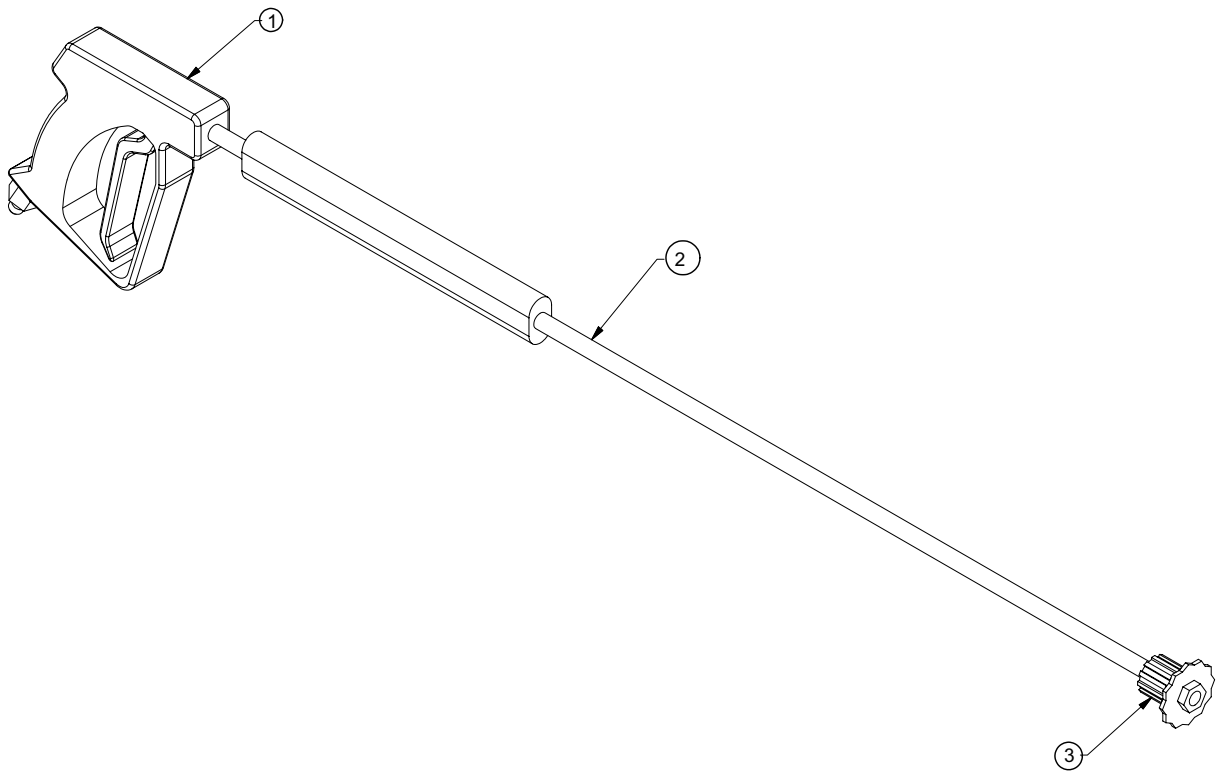

Tools

4" Suction Tool

ITEM	QTY	NUMBER	DESCRIPTION
	1	8040983	TOOL VAC SUCTION 4" COMPLETE
1	1	8040981	TOOL VAC HANDLE ASSEMBLY 4"
2	1	8040982	PVC VACUUM TUBE 4"
3	1	8030912	CLAMP, 4.5" PUNCHLOK
4	1	8030844	COUPLING, 4" BANJO

Tools

Wash Wand