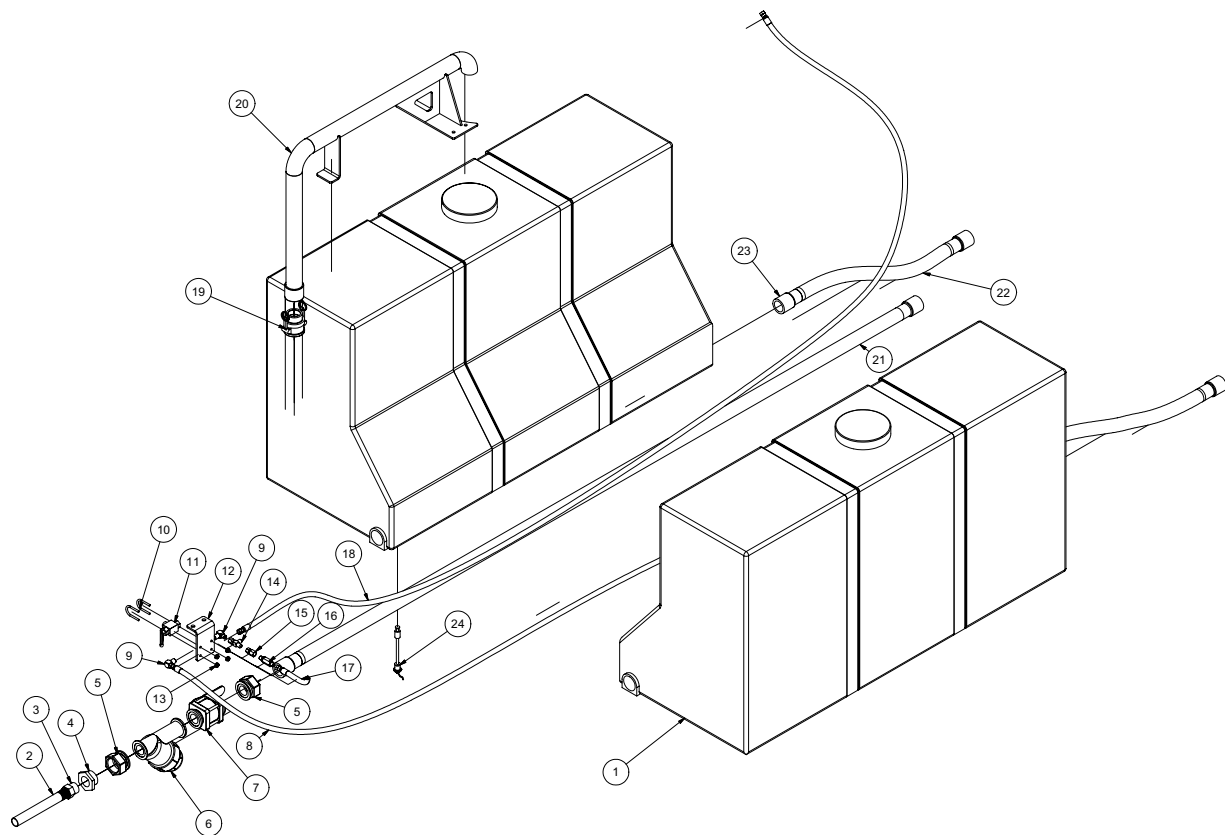

Water Tank Assembly

125 Gallon Saddle Tanks

ITEM	QTY	PART NO.	DESCRIPTION
1	1	8045813	VALVE,BALL 1 1/4" M X F BRASS
2	1	8046162	TANK, WATER 125GAL (CURB SIDE)
	1	8045093	BULKHEAD 1 1/4" BOTTOM FEED
3	1	8040782	TANK, WATER 125GAL (STRRET SIDE)
	1	8045093	BULKHEAD 1 1/4" BOTTOM FEED
4	2	8041119	WATER TANK LID
5	2	8041311	ELBOW, STREET 1 1/4"
6	4	8041312	FITTING, HOSE BARB 1 1/4"
7	2	8041523	HOSE, VAC CLEAR VINYL 1 1/4" - 24
8	1	8041309	ELBOW, 1 1/4"FP - 1 1/4"FP
9	1	8041477	HOSE REEL TO BALL VALVE 6 -140 ST-ST
10	1	8043949	BALL VALVE TO TANK CLEANOUT 6-215 ST-90
11	4	U200020	WASHER, FLAT 1/4"
12	4	U120100	NUT, LOCK 1/4"-20
13	1	8043664	BALL VALVE TO WATER PUMP 6-36 ST-90
14	1	8031126	UNION, 4FP - 6MJ
15	1	8030923	FILTER, WATER HIGH PRESSURE
16	1	8031125	REDUCER, 1/4"FP - 3/8"FJ
17	1	8040670	BALL VALVE BRACKET
18	1	T402153	TEE, 6MJ - 6MJ - 6FJ
19	2	8041310	TEE, 1 1/4"FP - 1 1/4"FP - 1 1/4"FP
20	1	T403100	REDUCER, 20MP - 12FP
21	1	T400101	UNION, 12FJ - 12MP
22	1	T400100	UNION, 12MJ - 12MP
23	1	T000185	BALL VALVE, BRASS 3/4"FP
24	1	T404060	REDUCER, 16MP - 12MP
25	1	8040186	STRAINER
	1	8040186-1	END CAP
	1	8040186-2	GASKET
	1	8040186-3	STRAINER PLUG
	1	8040186-4	FKM O-RING
	1	8040186-5	STRAINER MESH SCREEN 80
	1	8040186-6	Y-BODY
	1	8040186-7	EPDM O-RING
26	1	T400450	REDUCER, 12MJ - 16MP
27	1	8041058	HOSE VAC PUSH 12-36
	2	8030525	FITTING HOSE 12FJ PUSHLOCK
28	1	8030351	BALL VALVE 3/8"
	2	U010017	U-BOLT .250 - 20
*	1	8045799	WATER TANK FRAMES 125 STREETSIDE
*	1	8045809	WATER TANK FRAMES 125 CURB SIDE
*	1	8043806	SWITCH, WATER TANK BOTTOM SHORT
*	1	8046803	HOSE VAC PUSH 8-79
*	2	8030524	FITTING, PUSH LOCK #8
*	1	8030518	ELBOW, 45 1/2" MJ BULKHEAD

* NOT SHOWN

Water Tank Assembly

205 Gallon Saddle Tanks