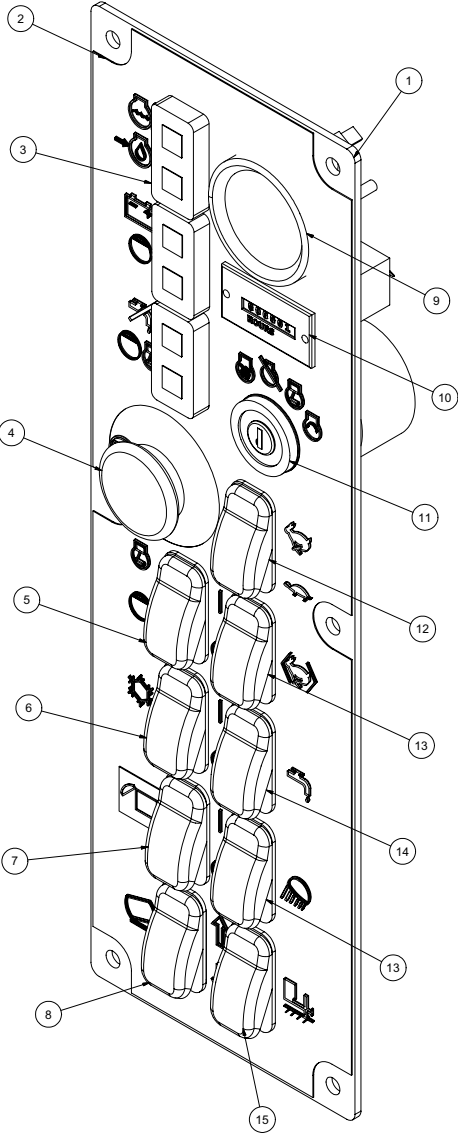

Electrical Control Bracket

071808

VACASSY550

Electrical Control Bracket

ITEM	QTY	PART NO.	DESCRIPTION
1	1	X000213	BUSSMAN VEC
2	1	8031231	SWITCH, DELAY RELAY
3	1	X000240	RELAY TIME 15 SECOND
4	1	8043129	CONTROL PANEL - HARNESS MTG PLATE
5	1	X400050	BATTERY, 31-MHD WORKAHOLIC
6	2	8043742	BATTERY HOLD DOWN ROD ASSY
7	1	8043800	FUSE HOLDER AMG
8	1	8050016	BATTERY HOLD DOWN
*	1	X200005	HARNESS VAC CONTROL
*	1	X300218	BATTERY GROUND CABLE
*	4	X300181	BATTERY HOT CABLE

* NOT SHOWN

Control Panel

Control Panel

ITEM	QTY	PART NO.	DESCRIPTION
1	1	8043128	CONTROL PANEL - MAIN PLATE
2	1	J200031	DECAL - CONTROL PANEL
3	3	X000260	LIGHT LED DUAL PANEL
4	1	X000280	E-STOP
5	1	X000273	ROCKER SWITCH SPST (ON) NONE -OFF
6	1	X000272	ROCKER SWITCH DPST (ON) NONE -ON
7	1	X000272	ROCKER SWITCH DPST (ON) NONE - ON
8	1	X000274	ROCKER SWITCH DPDT (ON) OFF (ON)
9	1	X100001	FUEL GAUGE
10	1	X000300	HOURMETER
11	1	8030458	IGNITION SWITCH
12	1	X000271	ROCKER SWITCH DPST ON - ON
13	2	X000270	ROCKER SWITCH SPST ON -OFF
14	1	X000270	ROCKER SWITCH SPST ON -OFF
	1	X000271	ROCKER SWITCH DPST ON -ON
15	1	X000290	ROCKER SWITCH PLUG
	1	X000274	ROCKER SWITCH DPDT (HYD. JACK OPTION)
*	1	8030829	KEY, IGNITION - KUBOTA