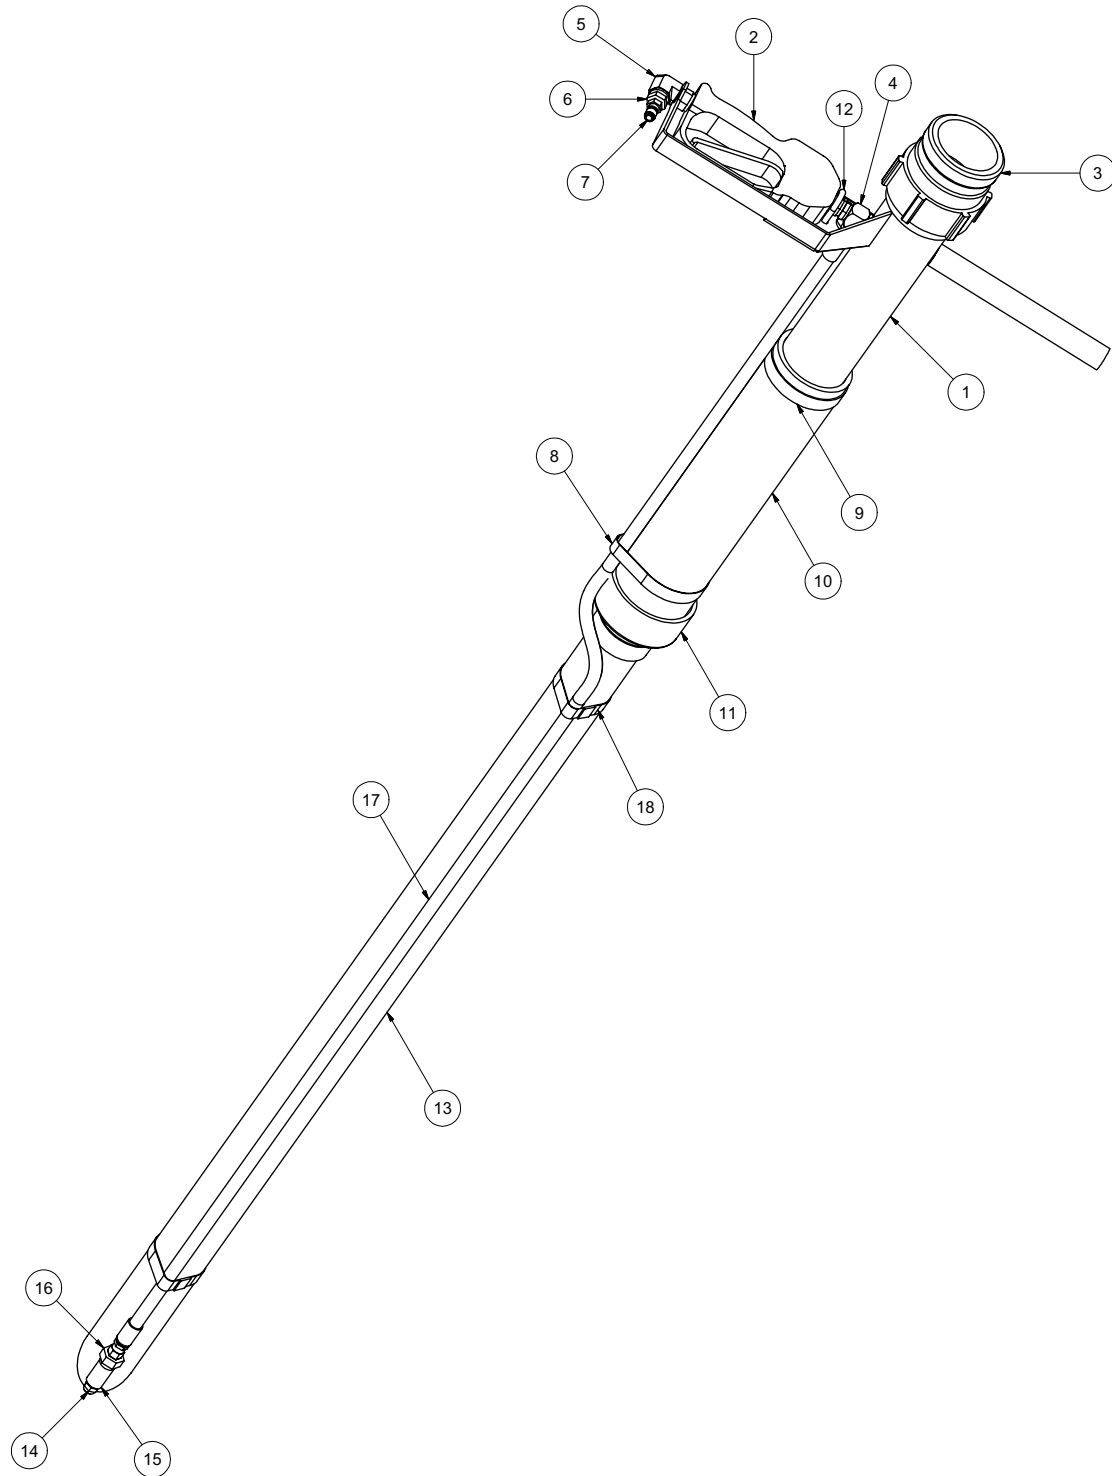

Valve Box Cleanout Tool

050709

VACASSY714

Valve Box Cleanout Tool

ITEM	QTY	PART NO.	DESCRIPTION
1	1	8042862	REDUCTION TOOL HEAD WELD'T
2	1	8042026	STRAIGHT SPRAY GUN
3	1	8030391	BANJO 3" MALE FNPT
4	1	T401100	ELBOW 4MP 4MJ 90
5	1	T401065	ELBOW, 3/8 MP - 3/8 FP
6	1	T400023	REDUCER 6MP 4FP
7	1	8030486	WATER QD 1/4 MNPT SS
8	1	8042855	CLAMP HOSE T-BOLT 375
9	1	8042605	CLAMP HOSE T-BOLT 350
10	1	8044096	PVC 3" DIA X 9" LONG
11	1	8030669	REDUCER PVC 3" TO 2" SLIP ON
12	1	U010019	U-BOLT 1_4-20 X 3_4 WIDE X 2 1_4 LONG
13	1	8044097	PVC 2" DIA X 42.5" LG
14	1	8031246	NOZZLE, .100 X 0 DEG
15	1	T422010	COUPLING 1/4"FP
16	1	U400020	UNION, 1/4" MP - 1/4" MJ
17	1	8044098	HOSE ASSY VALVE BOX CLEANOUT TOOL
18	2	8045316	CLAMP, HOSE T-BOLT 275