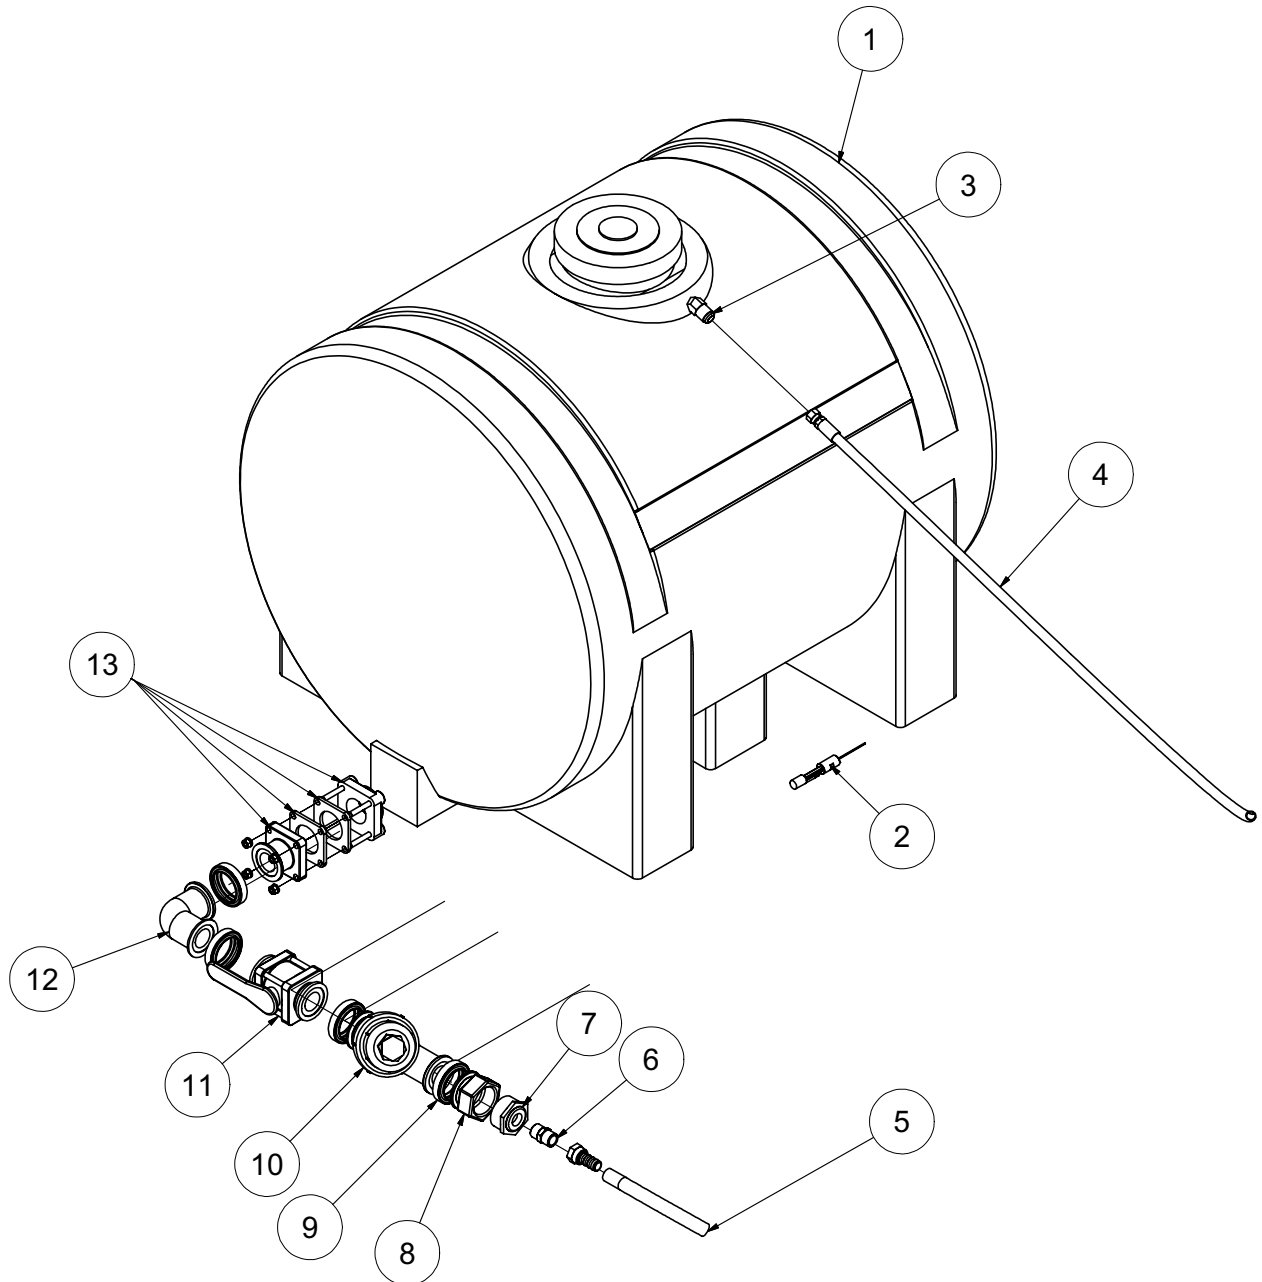

Water Tank Assembly

205 Gallon Saddle Tanks

ITEM	QTY	NUMBER	DESCRIPTION
1	2	8043805	TANK, WATER 205 GAL. POLY.
*	1	8030518	1/2" BULKHEAD 45 DEG
2	1	8043076	HOSE VAC CLEAR VINLY 1 1/4-37"
3	1	8044266	FITTING HOSE BARB 20HB-20MP
4	1	8043843	REDUCER, 1 1/4"MP - 1/2"FP GALV
5	2	8030996	ADAPTER, FEMALE 2"
6	1	8031001	Y-STRAINER, 2"
7	1	8030998	BALL VALVE, BANJO 1 1/2"ID
8	1	8043949	BALL VALVE TO TANK CLEAN OUT HOSE #6-215 ST-90
	2	T320040	FITTING, HOSE 6HO-6FJ
9	2	T401102	ELBOW, 6MJ-6MP
10	2	U010017	1 1/2" CLAMP HOOK 1/4-20 THD
11	1	8030351	STEEL BALL VALVE, 3/8" NPT
12	2	8040670	BALL VALVE BRACKET
13	8	U120142	NUT, LOCK FLANGED .250-20 G2
	8	U200020	WASHER, FLAT 1/4"
14	1	T402153	TEE, 6MJ-6MJ-6FJ
15	1	8031125	UNION, 4FP-6FJ
16	1	8030923	FILTER, WATER HIGH PRESSURE
17	1	8043664	BALL VALVE TO WATER PUMP HOSE #6-36 ST-90
18	1	8041477	HOSE REEL TO BALL VALVE HOSE #6-140 ST-ST
	2	T320040	FITTING, HOSE 6HO-6FJ
19	1	8031219	COUPLING, 2" ALUM MP X FCAMLOCK
20	1	8044398	QUICK FILL 205 GAL
21	1	8045635	HOSE VAC CLEAR VINLY 2"-122
	2	8043397	CLAMP VAC CLEAR HOSE 2"
22	2	8045636	HOSE VAC CLEAR VINLY 2"-36
	2	8043397	CLAMP VAC CLEAR HOSE 2"
23	6	T410115	HOSE BARB 2"
24	1	8045386	SWITCH, WATER TANK BOTTOM LONG
*	1	8046177	WATER TANK BRACKET 205 STREET
*	1	8046178	WATER TANK BRACKET 205 CURB

* NOT SHOWN

Water Tank Assembly

230 GAL

081210-E

VACASSY604