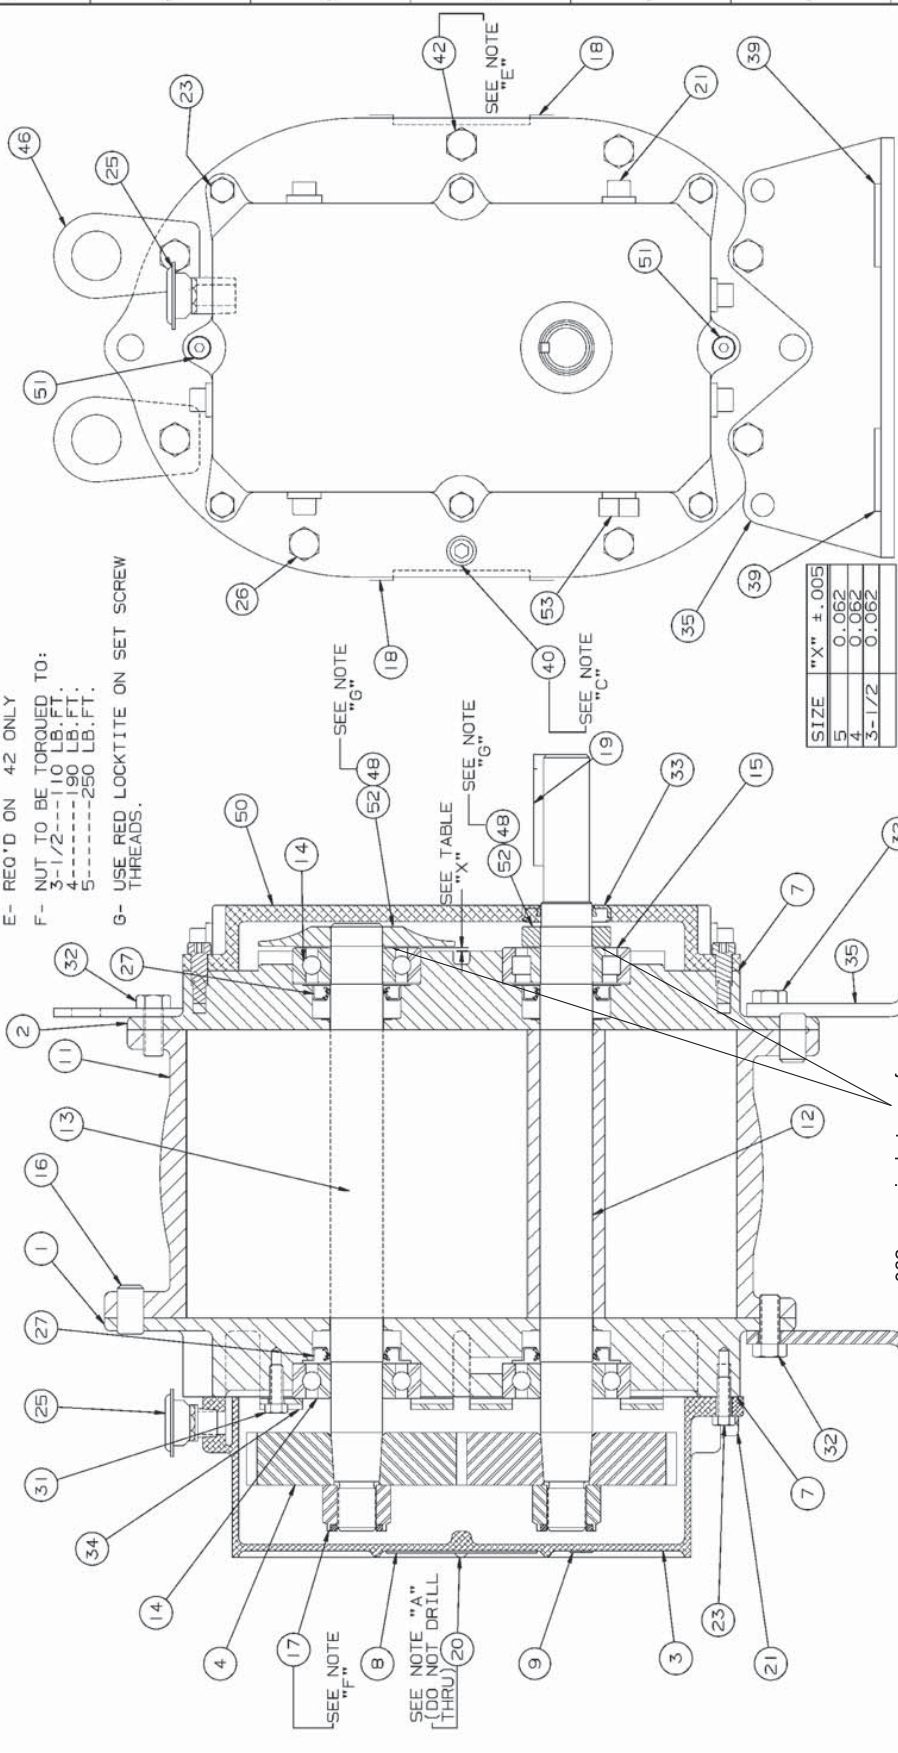

REV.	DATE	BY	APP.

PART NAME

.062 gap min. between face of the bearing and back of slingers.

CONFIDENTIAL
THIS DOCUMENT CONTAINS CONFIDENTIAL INFORMATION OF
GENERAL ELECTRIC COMPANY. IT IS TO BE KEPT IN STRICTLY
CONFIDENTIAL AND NOT TO BE REPRODUCED OR
TRANSMITTED IN ANY MANNER OR BY ANY MEANS.

DATE: 11/17/98
DRAWN BY: J. J. JONES
CHECKED BY: J. J. JONES
SCALE: FULL
TITLE: SECTIONAL ASSEMBLY
PART NAME: 3-1/2 THRU 5" URAI DSL BLOWERS
T30356023 A

GENERAL ELECTRIC COMPANY
POWER SYSTEMS GROUP
12000 W. BROADWAY
BOSTON, MA 02118-1000
U.S.A.

Assembly of URAI DSL Blowers with Splash Lubricated Drive End 3-5" Gear Diameter