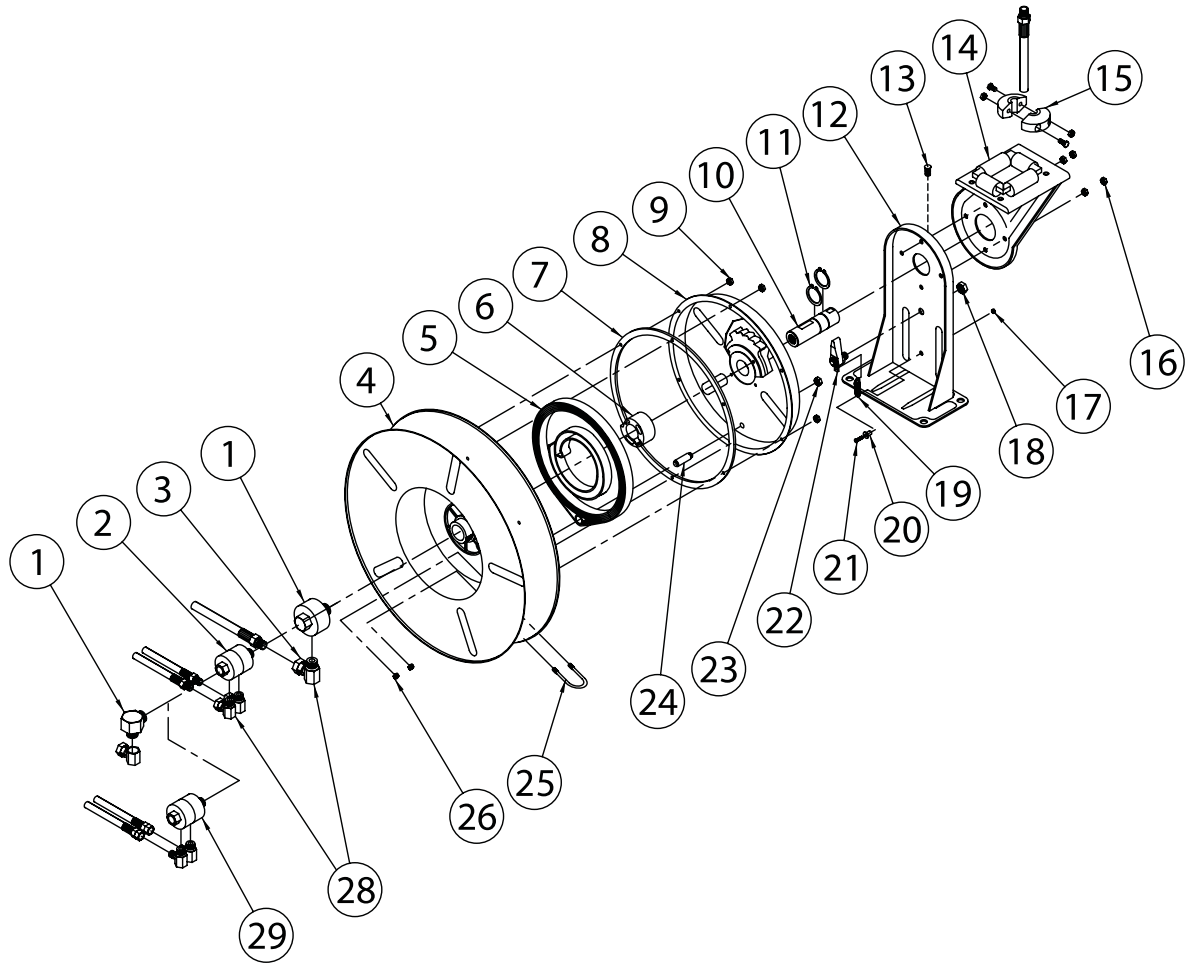

Hose Reel Assembly

Hose Reel Assembly

ITEM	QTY	NUMBER	DESCRIPTION
1	1	8031240	REEL with HOSE SPRINGDRIVEN 3/8" X 50'
2	1	8031269	UNION, 1/2"MP - 3/8"MP
3	1	T401065	ELBOW, 3/8"MP - 3/8"FP
4	1	8030351	STEEL BALL VALVE - 3/8"NPT
5	1	8030498	ELBOW, 3/8"MP - 3/8"MJ 90

Hose Reel

Components

Hose Reel

Components

ITEM	QTY	NUMBER	DESCRIPTION
		8031240	REEL with HOSE SPRINGDRIVEN 3/8" X 50'
1	1	8031240-1	SWIVEL ASSEMBLY
2	1	8031240-2	SWIVEL & ELLASSEMBLY
3	1	8031240-3	90 DEG ELL
4	1	8031240-4	SHEAVE ASSEMBLY
5	1	8031240-5	DRIVE SPRINGASSEMBLY
6	1	8031240-6	SPRING ARBOR ASSEMBLY
7	1	8031240-7	GASKET
8	1	8031240-8	SPRING CASE ASSEMBLY
9	6	8031240-9	10-32 HEX LOCKNUT
10	1	8031240-10	MAIN SHAFT
11	2	8031240-11	1 1/4" SNAP RING
12	1	8031240-12	BASE ASSEMBLY
13	1	8031240-13	1/2"-13 SET SCREW
14	1	8031240-14	GUIDE ARM W/ROLLERS
15	1	8031240-15	HOSE BUMPERASSEMBLY
16	4	8031240-16	5/16"-18 LOCKNUT
17	1	8031240-17	10-32 X 3/8" NYLOCK NUT
18	1	8031240-18	1/2"-20 X 5/8" HEX NUT
19	1	8031240-19	LATCH SPRING
20	1	8031240-20	BUSHING
21	1	8031240-21	10-32 X 7/8" SCREW
22	1	8031240-22	LATCH PAWL ASSEMBLY
23	1	8031240-23	3/8"-24 JAM NUT
24	1	8031240-24	SPRING CASE STUD
25	1	8031240-25	U-BOLT
26	4	8031240-26	1/4"-20 X 3/8" LOCKNUT
28	1	8031240-28	SWIVEL UNION