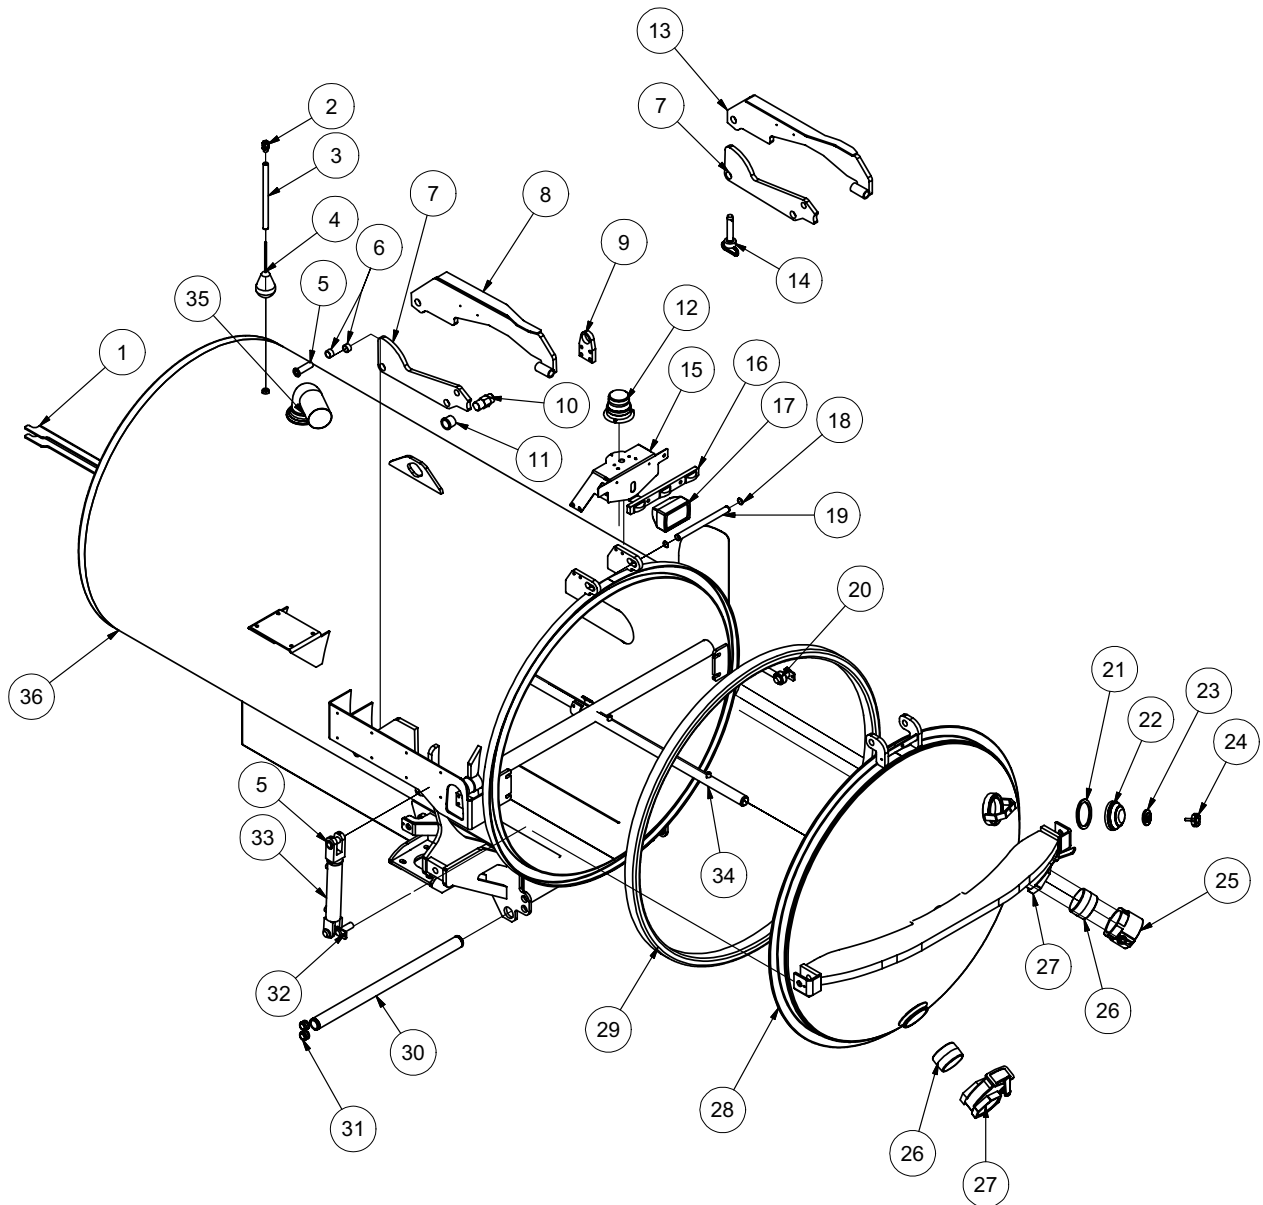

Tank and Door Assembly

V800

100410-E

VACASSY018

Tank and Door Assembly

V800

ITEM#	QTY	NUMBER	DESCRIPTION
1	1	8041212	TANK SAFETY BRACE
2	1	X000113	STRAIN RELIEF, 1/2"
3	1	8041471	HIGH LEVEL FLOAT SWITCH TUBE V800
4	1	8030531	HIGH LEVEL FLOAT SWITCH
5	6	8042489	HYD. DOOR - PIN WELDMENT 1"DIA X 3"
6	6	8041524	BUSHING BRONZE 1.25" X 1.00" X .75"LG
7	2	8041604	SHORT LINKAGE WELDMENT
8	1	8041375	DOOR HYD. LONG LINKAGE SS WELDMENT
9	2	8041621	OUTER BEARING PLATE
10	1	8041663	LINKAGE CROSS TUBE WELDMENT
11	2	8041610	BUSHING BRONZE FLANGED 1 1/2"
12	1	8030347	STROBE LIGHT
13	1	8041369	DOOR HYD. LONG LINKAGE WELDMENT
14	1	8041626	HITCH PIN, 1" X 4 1/2"
15	1	8046507	STROBE LIGHT BRACKET
16	1	8041509	LIGHT CLEARANCE 3 BAR
17	1	8031242	WORKLIGHT
18	2	8030362	1" SNAP RING
19	1	8040058	DOOR HINGE ROD
20	2	8041630	ROD END WITH BRONZE BUSHING
21	1	8032007	GASKET, 4" COUPLER
22	1	8031048	SIGHT GLASS
23	1	8031047	SIGHT GLASS PLATE
24	1	8031046	SIGHT GLASS HAND WHEEL
25	1	8030846	4" FEMALE COUPLER
26	2	8030431	4" CLOSE NIPPLE
27	2	8030916	4" GATE VALVE
28	1	8041580	800/1200 HYD LOCK DOOR
29	1	8041767	DOOR SEAL 54"DIA TANK
30	1	8042648	TANK PIVOT ROD
31	4	8041686	GROMMET 1"ID - 1 1/4"DOG - 1/4"WO
32	2	8042171	DOOR CAPTURE PIN
33	2	8041327	HYD. CYLINDER - 8" STROKE
34	1	8041721	TANK ROD WELDMENT - 800 HYD LOCK DOOR
35	1	8040786	EXHAUST ELBOW 4" - WELDMENT
36	1	8041643	800 TANK - WELDMENT (54")