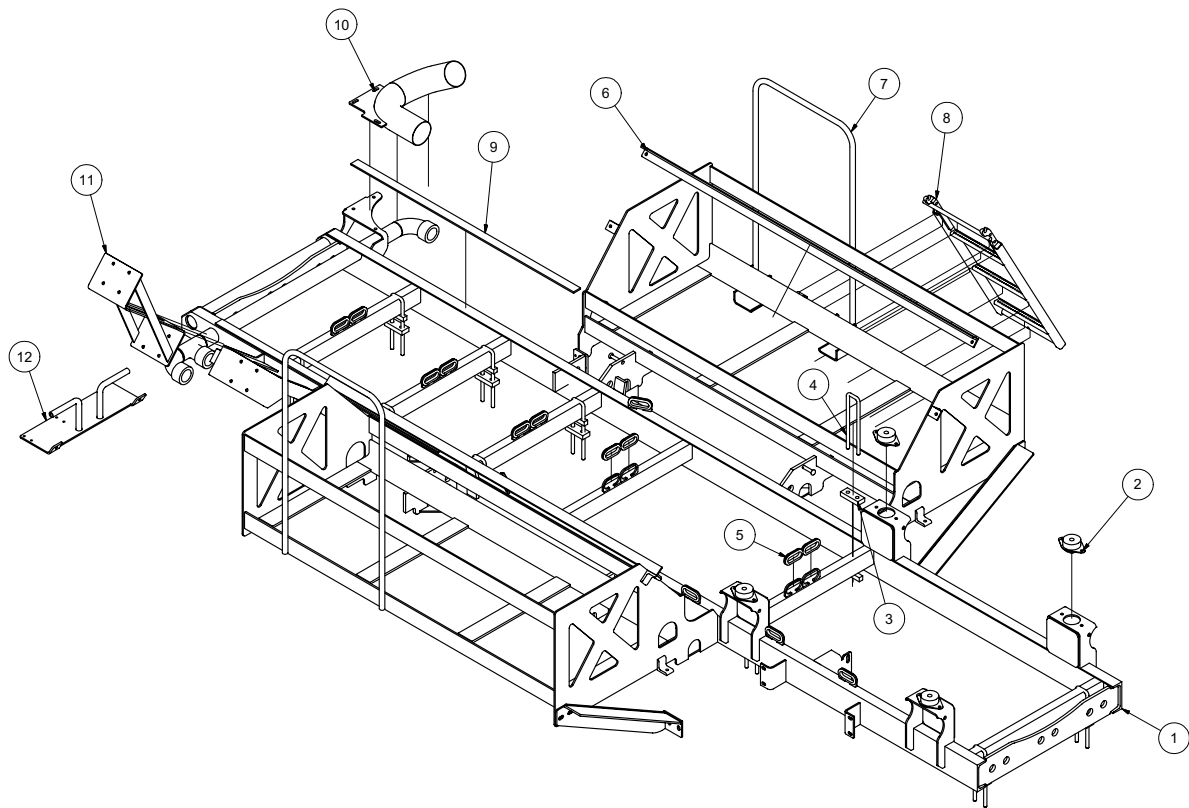

Skid Assembly

V800HD/V1200HD SADDLE TANKS

Skid Assembly

V800HD/V1200HD SADDLE TANKS

ITEM	QTY	PART #	DESCRIPTION
1	1	8044331	V800HD SKID-WELDMENT
	1	8044545	V1200HD SKID-WELDMENT
2	4	8030904	ISOLATOR 840LB.
	4	U000560	SCREW, HC 3/8-16 X 3"
	4	8030389	WASHER, SNUBBLING
	4	U120110	NUT, LOCK 3/8"
	8	U000420	SCREW, HC 3/8-16 X 1"
	24	U200060	WASHER, FLAT 3/8"
	8	U210060	WASHER, LOCK 3/8"
	8	U100060	NUT, HEX 3/8-16
3	10	8040240	U-BOLT MOUNTING BLOCK
4	10	8040038	U-BOLT, 1/2-13 X 10"LG - 1 5/8"GAP GR.8
	10	8040038-1	WASHER, 1/2"
	10	8040038-2	NUT, 1/2-20
5	15	8042812	GROMMET 2"ID3"OD1/4"WOG TRAILER SLOT MODEL
6	2	8044390	WATER TANK ANGLE HOLDER
7	2	8044408	AIR FILTER PULL UP BAR
8	1	8044410	LADDER WELDMENT
9	2	8041376	PLASTIC STRIP, 1/4" X 1 1/2" X 30'
	6	U030015	SCREW SOCKET FLAT HEAD 1/4-20 X 3/4"
10	1	8044451	EXHAUST ELBOW TANK PIVOT 4"
11	1	8045513	HOSE REEL BRACKET EXT. WELMENT (OPTIONAL JETTER)
12	1	8045536	JETTER CONTROL PLATE WELDMENT (OPTIONAL JETTER)