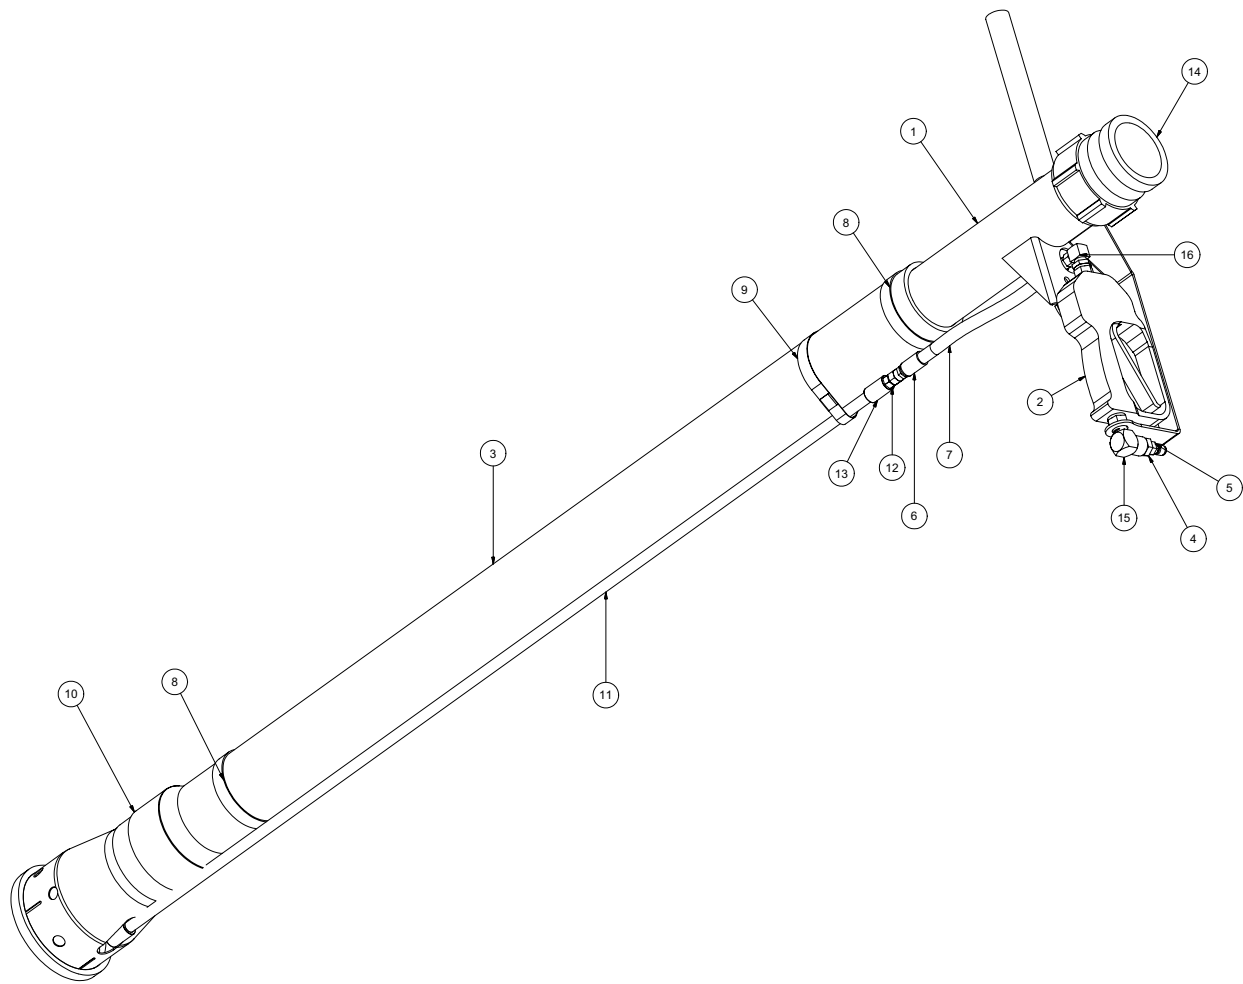

Tools (Option)

HD Reduction Tool

Tools (Option)

HD Reduction Tool

ITEM	QTY	PART NO.	DESCRIPTION
-	-	8043118	TOOL VAC REDUCTION HD COMPLETE
1	1	8042862	TOOL VAC HEAD ASSY 3"
2	1	8042026	STRAIGHT SPRAY GUN
3	1	8042811	TOOL VAC REDUCTION PVC 3" X 48"
4	1	T400023	UNION 6MP 4FP
5	1	8030486	WATER QD 1/4 MNPT SS
6	2	T320030	FITTING, HOSE 4HO 4FJ
7	1	8031278	HOSE ASSEMBLY REDUCTION TOOL
8	2	8030244	VAC CLAMP BAND 3 1/2" PUNCHLOCK
9	1	8030244	VAC CLAMP BAND 3 1/2" PUNCHLOCK
10	1	8041099	TOOL VAC REDUCTION HD LOWER ASSY
11	1	8030247	VAC WATER SUPPLY TUBE
12	1	T400020	UNION 1/4" MP-1/4" MJ STRAIGHT
13	1	8030367	VAC FITT 1/4" FF-S
14	1	8030391	BANJO 3" MALE 3" FNPT
15	1	T401065	ELBOW, 3/8 MP - 3/8 FP
16	1	T401100	ELBOW 4MP 4MJ 90
*	2	8030370	REDUCTION TOOL NOZZLE
*	2	8031268	REDUCTION TOOL NOZZLE 45 DEG

* NOT SHOWN