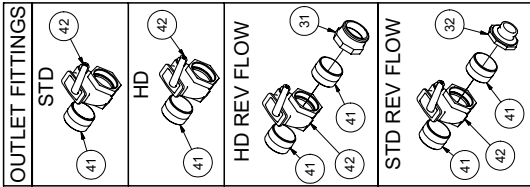

Hydraulic Door Option

V500

Hydraulic Door Option

V500

ITEM	QTY	NUMBER	DESCRIPTION	ITEM	QTY	NUMBER	DESCRIPTION
1	1	8041292	TANK	20	2	8042171	DOORARM PIN
2	1	8043166	TANK ROD	2	2	U000400	SCREW, HC 3/8-16 X 0.75
	1	8030446	O-RING #328 BUNA	2	2	U210060	WASHER, LOCK 3/8"
	4	U000880	SCREW, HC 1/2"-13 X 2"	21	2	8041524	BUSHING 1"
	4	U100120	NUT, HEX 1/2"-13	22	2	8043131	1" ROD END
	8	U200100	WASHER, FLAT 1/2"	12	12	U200171	WASHER, FLAT 1" SAE
	3	U010055	SCREW, HSH 5/16-18 X 1 1/2"	23	2	8041327	DOOR LOCK CYLINDERS
	3	8030369	TANK CLEANOUT NOZZLES	4	4	T400611	REDUCER 1/2"MSAE - 1/4"MJIC
3	1	T400261	REDUCER 1"MSAE - 3/8"MJIC	2	2	8042928	DOOR CYL BASE END HOSE 4-38 ST-ST
4	1	8040786	EXHAUST ELBOW	2	2	8043304	DOOR CYL ROD END HOSE 4-47 ST-ST
5	1	8030531	HIGH LEVEL FLOAT SWITCH	2	2	8040970	DOOR CYL SUPPLY/RET HOSE 4-70 ST-ST
	1	8041291	RUBBER BUSHING	2	2	T400022	REDUCER 6FJ - 4 MJ
	1	8041471	FLOAT TUBE V500LT/V500LTHD	2	2	T402035	TEE 4MJ - 4MJ 4MJ
6	1	X000113	1/2" STRAIN RELIEF	24	2	8041604	SHORT LINKAGE
7	1	8043139	STROBE LIGHT	25	1	8041607	LINKAGE CROSS TUBE
8	1	8046507	STROBE LIGHT BRACKET	26	-	8032006	4" PLUG
	1	X200003	WIRE HARNESS, VAC TANK	27	1	8042648	TANK PIVOT ROD
	1	X200100	WIRE HARNESS, VAC TANK SO	2	2	8030363	2" SPIRAL SNAP RING
	4	U000880	SCREW, HC 1/2"-13 X 2"	28	1	8041765	DOOR SEAL
	4	U210100	WASHER, 1/2" LOCK	29	1	8042064	DOOR
	4	U200100	WASHER, 1/2" FLAT	1	1	8040058	DOOR HINGE ROD
	2	U010006	SCREW, PHILLIPS #10-24 X 1"	6	6	U200171	WASHER, FLAT 1" SAE
	4	U200000	WASHER, FLAT #10	2	2	U500020	1" SNAP RING
	2	U210005	WASHER, LOCK #10	30	1	8041661	INLET TUBE
	2	U100010	NUT, HEX #10-24	31	-	8030844	4" MALE COUPLER
9	1	8041509	TANK CLEARANCE LIGHT	32	-	8045611	4"FNPT X 3" MCAM COUPLER
	2	U010006	SCREW, PHILLIPS #10-24 X 1"	33	-	8041080	4" MCAM X 3" MCAM COUPLER
	4	U200000	WASHER, FLAT #10	34	1	8032007	SIGHT GLASS GASKET
	2	U210005	WASHER, LOCK #10	35	1	8031048	SIGHT GLASS
	2	U100010	NUT, HEX #10-24	36	1	8031047	SIGHT GLASS PLATE
10	1	8043138	WORK LIGHT DEUTSCH	37	1	8031046	SIGHT GLASS HAND WHEEL
11	1	8041635	HYD ARM GUARD	38	1	8041626	DOOR SAFETY PIN
	4	U000400	SCREW, HC 3/8-16 X 0.75	1	1	8041485	LANYARD CABLE
	4	U200060	WASHER, FLAT 3/8"	39	1	8041212	SAFETY BRACE
	4	U210060	WASHER, LOCK 3/8"	1	1	8041213	CLIP, SAFETY
12	2	W000020	CAM ROLLER 1 1/4"	40	-	8030846	4" FEMALE COUPLER
	2	U160019	1/2"-20 NY-LOCK NUT	-	-	8032007	4" COUPLER GASKET
13	2	8041602	2" FLANGED BUSHING	41	-	8030431	4" CLOSE NIPPLE
14	2	8041621	OUTER BEARING PLATE	42	-	8030916	GATE VALVE
	8	8042008	1-1/2" SHIMS	-	-	8031116	GATE VALVE HANDLE
	8	U000840	SCREW, HC 1/2"-13 X 1 1/2"				
	8	U210100	WASHER, 1/2" LOCK				
	8	U200100	WASHER, 1/2" FLAT				
15	2	8041724	1-1/2" FLANGED BUSHING				
16	1	8041369	LONG LINKAGE CURBSIDE				
	1	8041770	PLASTIC WEAR PLATE				
	2	U010800	SCREW, SFH 1/4"-20 X 3/4"				
17	6	8041883	1" BUSHING FLANGED				
18	6	8042489	HYD DOOR PIN				
	6	U340050	3/16" LYNCH PIN				
19	1	8041375	LONG LINKAGE STREETSIDE				
	1	8041770	PLASTIC WEAR PLATE				
	2	U010800	SCREW, SFH 1/4"-20 X 3/4"