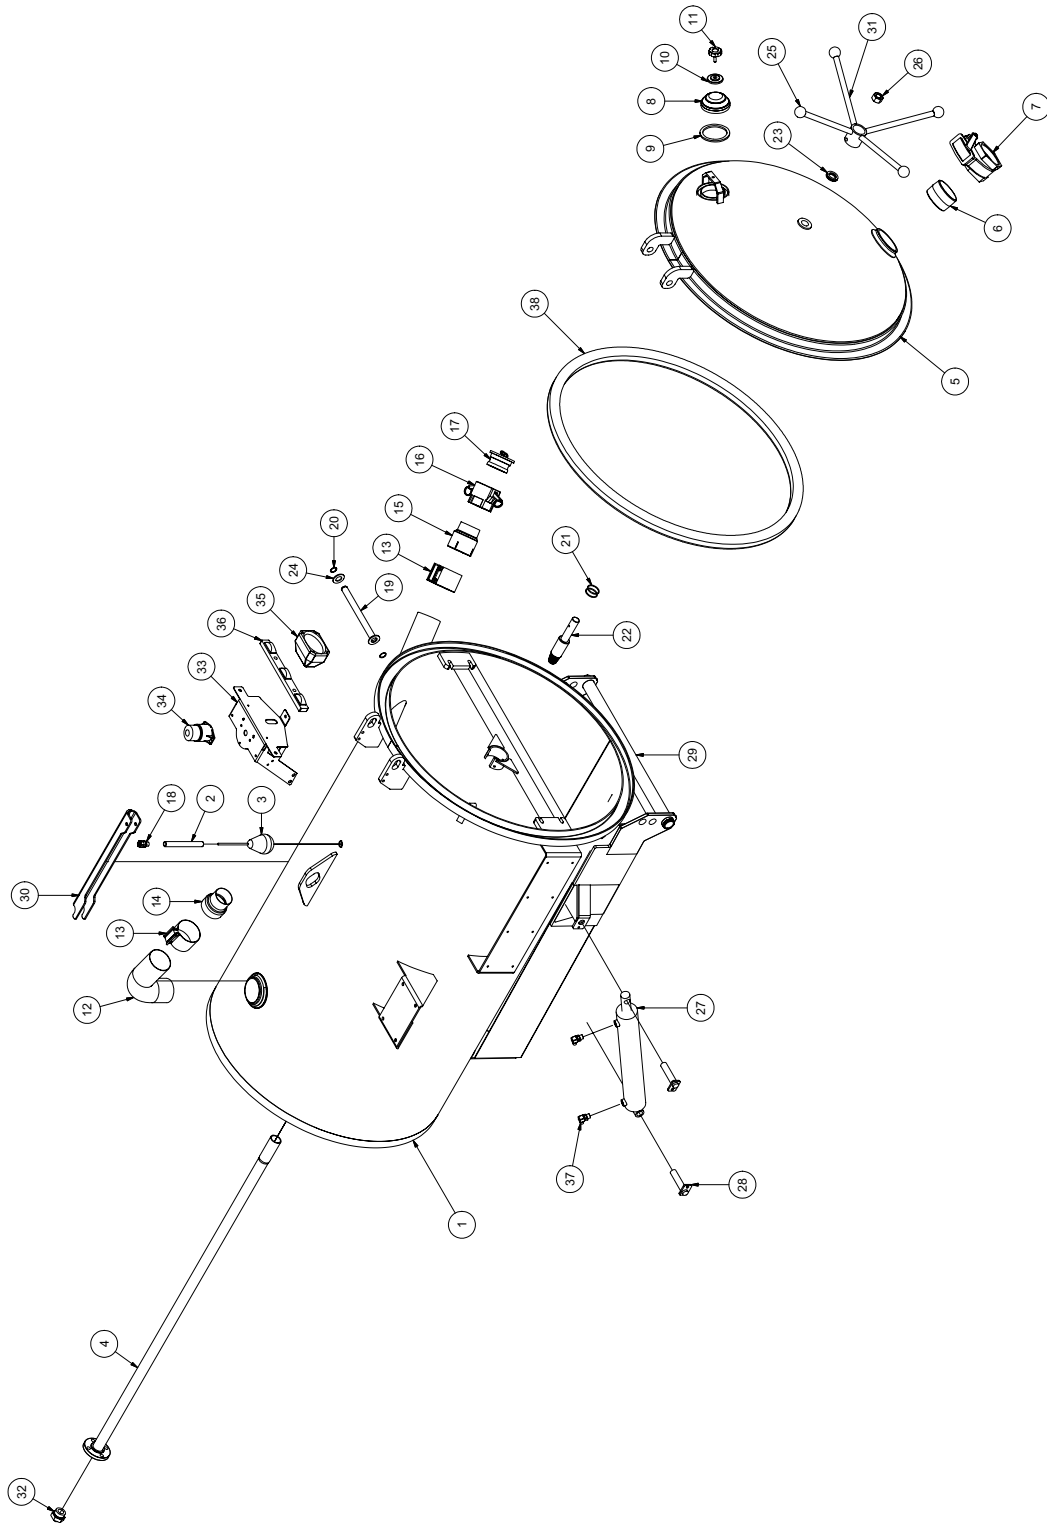

Tank and Door Assembly

V500

100410-E

VACASSY002

Tank and Door Assembly

V500

ITEM	QTY	PART #	DESCRIPTION	ITEM	QTY	PART #	DESCRIPTION
1	1	8040821	TANK - 500 (42" DIA)	33	1	8046507	STROBE LIGHT BRACKET
2	1	8040769	FLOAT SWITCH TUBE V500/500HD	4	U000880	SCREW,HC 1/2-13 X 2.00	
	1	8041291	BUSHING, RUBBER	4	U200100	WASHER, FLAT 1/2"	
*	1	8041471	FLOAT TUBE V500LT/V500LTHD	4	U210111	WASHER, LOCK 1/2"	
3	1	8043913	HIGH LEVEL FLOAT SWITCH ASSY	4	U100120	NUT, HEX 1/2-13	
4	1	8043209	TANK ROD - (500) MANUAL DOOR	1	X200003	WIRE HARNESS VAC TANK	
	1	8030446	O-RING #328 BUNA	1	X200100	WIRE HARNESS VAC TANK S/O	
	4	U000880	SCREW, HC 1/2-13 X 2.00	34	1	8043139	STROBE LIGHT LED
	4	U100120	NUT, HEX 1/2-13	3	U010006	SCREW, PHILLIPS #10-24X1"	
	8	U200100	WASHER, FLAT 1/2"	3	U210005	WASHER, LOCK #10	
	3	U010055	SCREW, HSH 5/16-18 X 1.50	3	U100010	NUT, HEX #10-24	
	3	8030369	TANK CLEANOUT NOZZLES	35	1	8043138	WORK LIGHT
5	1	8040843	DOOR - 500 (42" DIA)	36	1	8041509	LIGHT CLEARANCE 3 BAR
6	1	8030431	4" CLOSE NIPPLE	37	4	T401270	ELBOW, 90 1/2"MB-3/8" MJ
7	1	8030916	4" GATE VALVE	38	1	8041765	V500 SQUARE DOOR SEAL
	1	8031116	GATE VALVE HANDLE				
8	1	8031048	SIGHT GLASS				
9	1	8032007	GASKET, 4" COUPLER				
10	1	8031047	SIGHT GLASS PLATE				
11	1	8031046	SIGHT GLASS HAND WHEEL				
12	1	8040786	EXHAUST ELBOW 4"				
13	2	8030400	4" BAND CLAMP				
14	1	8040791	EXHAUST, TUBE 4"ID-3"OD REDUCER				
15	1	8031044	ADAPTER 3"MNPT 4"ID				
16	1	8030392	3" FEMALE COUPLER				
	1	8031042	GASKET, 3" FLAT BANJO				
17	1	8030393	3" COUPLING PLUG				
	1	8041485	LANYARD CABLE				
18	1	X000113	STRAIN RELIEF, 1/2"				
19	1	8040058	DOOR HINGE ROD				
20	2	8030362	1" SNAP RING				
21	2	W200120	ORING 1-7/8 X 2-1/8 X 1/8 (225)				
22	1	8040306	QL DOOR STRIKER				
23	3	8030174	WASHER, DOOR HOLDER Q.L.				
24	2	U200171	WASHER, FLAT 1" SAE				
25	4	J400060	1 7/8" KNOB				
26	1	U120060	NUT, LOCK NY 1" - 8				
27	2	8030359	SPOIL TANK HYDRAULIC CYLINDER				
	2	8042948	TANK CYL BASE END HOSE 6-36 ST-ST				
	2	8041521	TANK CYL ROD END HOSE 6-55 ST-ST				
	2	8042923	HYD PUMP SUPPLY/RETURN HOSE 6-46 ST-90				
	2	T402154	TEE, 3/8" MJ - 3/8" MJ - 38" MJ				
28	4	8030128	CYLINDER PIN				
	4	U000400	SCREW, HC 3/8-16 X 0.75				
	4	U210060	WASHER, LOCK 3/8"				
29	1	8042648	TANK PIVOT ROD				
	2	U200100	WASHER, FLAT				
	2	U100120	NUT, HEX 1/2-13				
30	1	8041212	TANK SAFETY BRACE				
	1	8041213	CLIP, SAFETY				
31	1	8040235	DOOR HANDLE, 250-1200				
	2	U010040	SCREW, HSH .312-18 X .50				
32	1	T400261	REDUCER #16 MSAE - #6 MJ