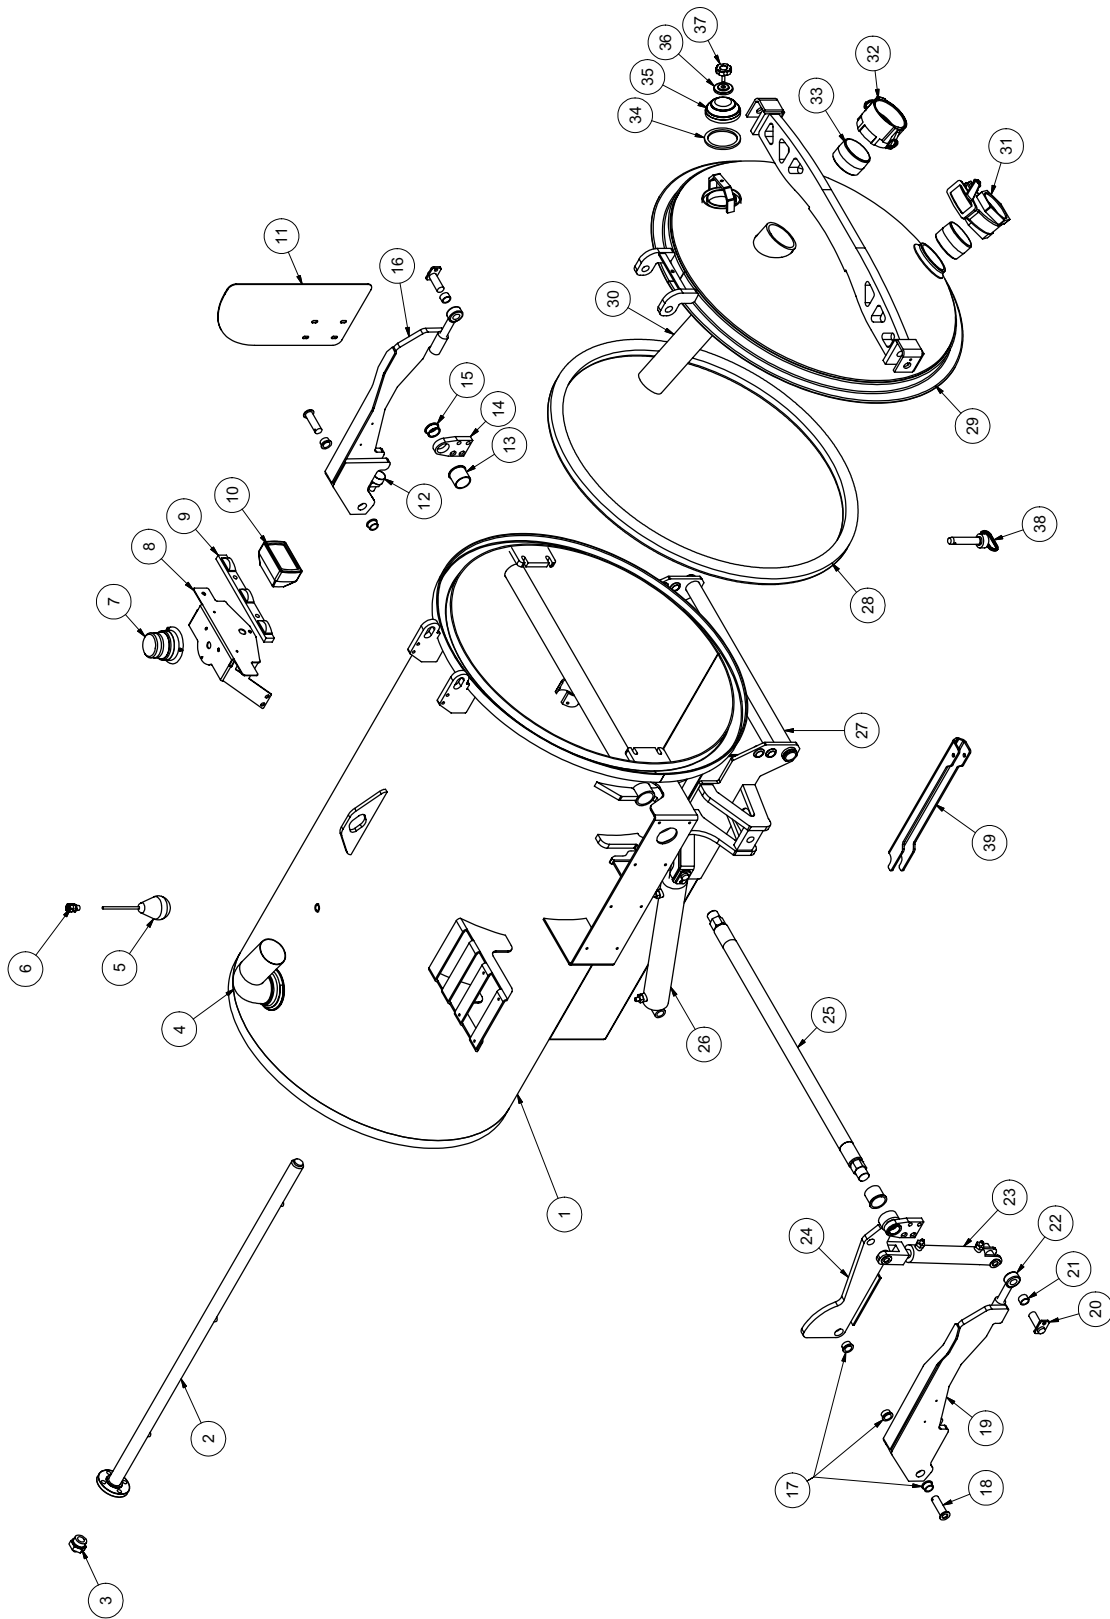

Hydraulic Door Option

V500

012808

VACASSY016

Hydraulic Door Option

V500

ITEM#	QTY	NUMBER	DESCRIPTION	ITEM#	QTY	NUMBER	DESCRIPTION
1	1	8041292	TANK	25	1	8041607	LINKAGE CROSS TUBE
2	1	8041566	TANK ROD	26	2	8030359	SPOIL TANK HYDRAULIC CYLINDER
	1	8030446	O-RING #328 BUNA	4	4	T401270	ELBOW, 90 8MB-6MJ
4	4	U000880	SCREW, HC 1/2"-13 X 2"	4	4	8043301	HOSE ASSY VAC 6-56 ST-ST
4	4	U100120	NUT, HEX 1/2"-13	2	2	8043302	HOSE ASSY VAC 6-78 ST-ST
8	8	U200100	WASHER, FLAT 1/2"	4	4	T402154	TEE 3/8 MJIC - 3/8 MJIC - 3/8 MJIC
3	3	U010055	SCREW, HSH 5/16-18 X 1 1/2"	2	2	T400022	REDUCER 3/8 FJIC - 1/4 MJIC
3	3	8043166	TANK CLEANOUT NOZZLES	4	4	8030128	CYLINDER PIN
3	1	T400261	REDUCER 1"MSAE - 3/8"MJIC	4	4	U000400	SCREW, HC 3/8-16 X 0.75
4	1	8040786	EXHAUST ELBOW	4	4	U210060	WASHER, LOCK 3/8"
5	1	8030531	HIGH LEVEL FLOAT SWITCH	27	1	8030038	TANK PIVOT ROD
1	1	8040769	HIGH LEVEL FLOAT TUBE	2	2	8030363	2" SPIRAL SNAP RING
1	1	8041291	BUSHING, RUBBER	28	1	8041765	DOOR SEAL
6	1	X000113	1/2" STRAIN RELIEF	29	1	8042064	DOOR
7	1	8030347	STROBE LIGHT	1	1	8040058	DOOR HINGE ROD
8	1	8041753	STROBE LIGHT BRACKET	6	6	U200171	WASHER, FLAT 1" SAE
4	4	U000880	SCREW, HC 1/2"-13 X 2"	2	2	U500020	1" SNAP RING
3	3	U010006	SCREW, PHILLIPS #10-24 X 1"	30	1	8041661	INLET TUBE
3	3	U210005	WASHER, LOCK #10	31	1	8030916	GATE VALVE
3	3	U100010	NUT, HEX #10-24	32	1	8032005	4" FEMALE COUPLER
9	1	8041509	TANK CLEARANCE LIGHT	1	1	8032007	4" COUPLER GASKET
10	1	8031242	WORK LIGHT	33	4	8030431	4" CLOSE NIPPLE
11	1	8041635	HYD ARM GUARD	34	1	8032007	SIGHT GLASS GASKET
12	2	W000020	CAM ROLLER 1 1/4"	35	1	8031048	SIGHT GLASS
2	2	U160019	1/2"-20 NY-LOCK NUT	36	1	8031047	SIGHT GLASS PLATE
13	2	8041602	2" FLANGED BUSHING	37	1	8031046	SIGHT GLASS HAND WHEEL
14	2	8041621	OUTER BEARING PLATE	38	1	8041626	DOOR SAFETY PIN
8	8	8042008	1-1/2" SHIMS	1	1	8041485	LANYARD CABLE
8	8	U000840	SCREW, HC 1/2"-13 X 1 1/2"	39	1	8041212	SAFETY BRACE
8	8	U210100	WASHER, 1/2" LOCK	1	1	8041213	CLIP, SAFETY
8	8	U200100	WASHER, 1/2" FLAT				
15	2	8041724	1-1/2" FLANGED BUSHING				
16	1	8041369	LONG LINKAGE CURBSIDE				
1	1	8041770	PLASTIC WEAR PLATE				
2	2	U010800	SCREW, SFH 1/4"-20 X 3/4"				
17	8	8041524	1" BUSHING				
18	6	8042489	HYD DOOR PIN				
6	6	U340050	3/16" LYNCH PIN				
19	1	8041375	LONG LINKAGE STREETSIDE				
1	1	8041770	PLASTIC WEAR PLATE				
2	2	U010800	SCREW, SFH 1/4"-20 X 3/4"				
20	2	8042171	DOORARM PIN				
2	2	U000400	SCREW, HC 3/8-16 X 0.75				
2	2	U210060	WASHER, LOCK 3/8"				
21	2	8041524	BUSHING 1"				
22	2	8041328	1" ROD END				
12	12	U200171	WASHER, FLAT 1" SAE				
23	2	8041327	DOOR LOCK CYLINDERS				
4	4	T400611	REDUCER 1/2"MSAE - 1/4"MJIC				
2	2	8043303	HOSE ASSY VAC 4-36 ST-ST				
2	2	8043304	HOSE ASSY VAC 4-47 ST-ST				
2	2	8043305	HOSE ASSY VAC 4-67 ST-ST				
2	2	T402035	TEE 1/4 MJIC - 1/4 MJIC - 1/4 MJIC				
24	2	8041604	SHORT LINKAGE