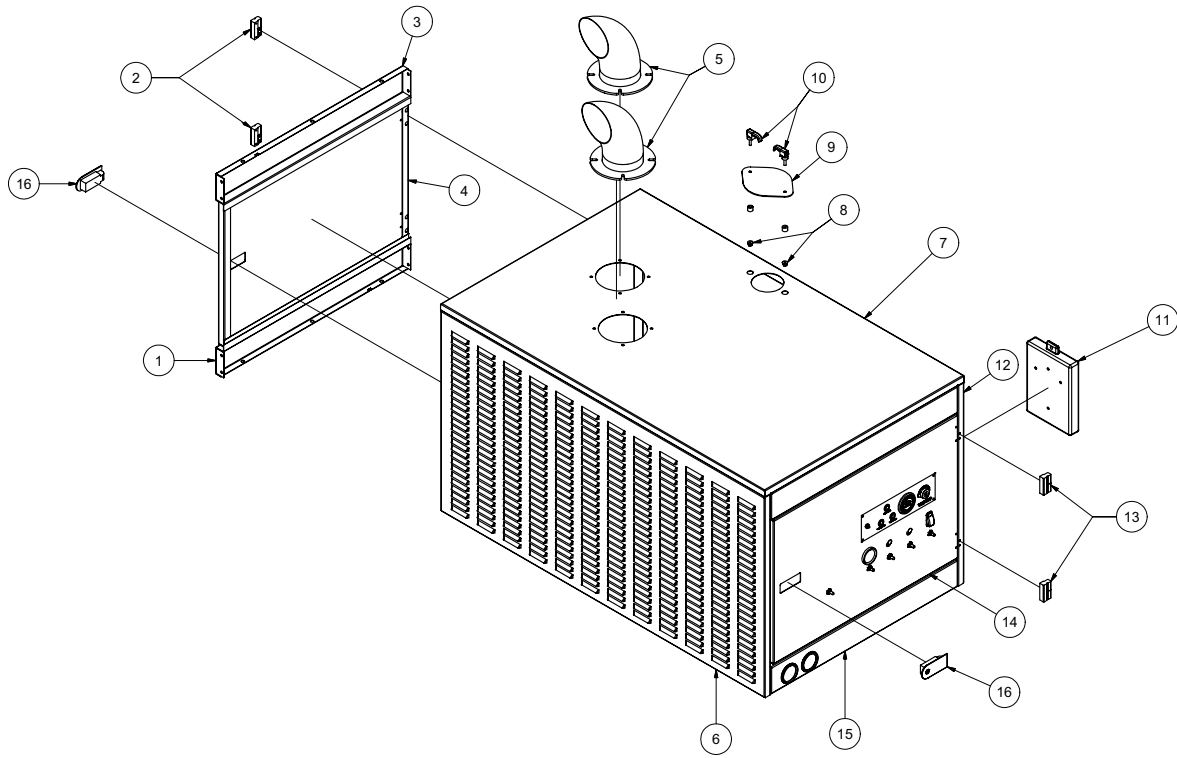

Enclosure Assembly

V500