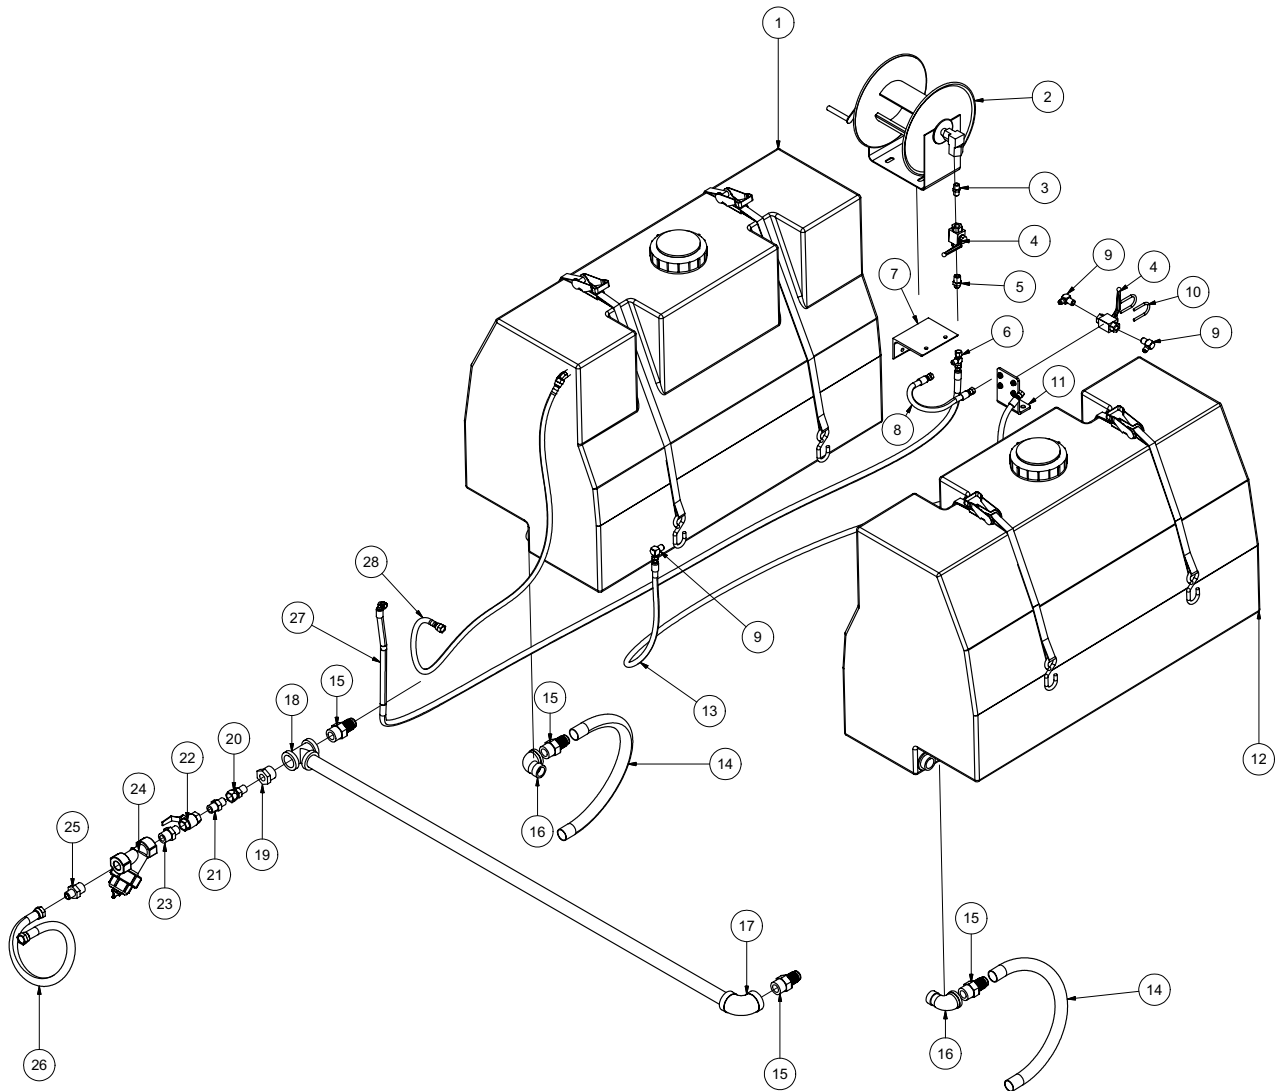

Water Tank Assembly

V500

VACASSY603

Water Tank Assembly

V500

ITEM	QTY	NUMBER	DESCRIPTION
1	1	8040782-1	125 GALLON WATER TANK (CURBSIDE)
	2	8040084	WATER TANK STRAP
	1	8041119	WATER TANK LID
	1	8030343	SWITCH, WATER SHUTOFF
2	1	8030346	HOSE REEL
	4	U000420	SCREW, HC 3/8"-16 X 1.0
	8	U200060	WASHER, FLAT 3/8"
	4	U210060	WASHER, LOCK 3/8"
	4	U100060	NUT, HEX 3/8"-16
3	1	T400803	UNION, 6MP-6MP
4	2	8030351	BALL VALVE, STEEL 6FP
5	1	T400028	UNION, 6MP-6MJ
6	1	T402153	TEE, 6MJ-6MJ-6FJ
7	1	8040876	HOSE REEL BRACKET
	2	U000420	SCREW, HC 3/8"-16 X 1.0
	4	U200060	WASHER, FLAT 3/8"
	2	U210060	WASHER, LOCK 3/8"
	2	U100060	NUT, HEX 3/8"-16
8	1	8041061	HOSE ASSY VAC 6-9 ST-ST
9	3	T401102	ELBOW, 6MJ-6MP
10	2	U010017	U-BOLT, 1 1/2" X 1/4-20 UNC
	4	U120100	NUT, LOCK 1/4-20
	4	U200020	WASHER, FLAT 1/4"
11	1	8040670	BALL VALVE BRACKET
12	1	8040782	125 GALLON WATER TANK (STREETSIDE)
	2	8040084	WATER TANK STRAP
	1	8041119	WATER TANK LID
13	1	8041062	HOSE ASSY VAC 6-112 ST-ST
14	2	8041523	HOSE VAC CLEAR VINYL 1 1/4-24
15	4	8041312	FITTING, HOSE BARB 1 1/4
16	2	8041311	ELBOW, STREET 1 1/4
17	1	8041309	ELBOW, 1 1/4FP - 1 1/4FP
18	1	8041310	TEE, 1 1/4FP-1 1/4FP-1 1/4FP
19	1	T403100	REDUCER, 20MP-12FP
20	1	T400101	UNION, 12FJ-12MP
21	1	T400100	UNION, 12MJ-12MP
22	1	T000185	BALL VALVE, BRASS 3/4" FP
23	1	T404060	UNION, 16MP-12MP
24	1	8040186	STRAINER
25	1	T400450	UNION, 12MJ-16MP
26	1	8041058	HOSE VAC PUSH 12-36
	2	8030525	FITTING, HOSE #12FJ PUSH LOCK
27	1	8041060	HOSE ASSY VAC 6-120 ST-90
28	1	8041465	HOSE VAC PUSH 8-66
	2	8030524	1/2" PUSH LOCK FITTING
	1	8030518	1/2" BULKHEAD 45 DEG.

VACASSY603