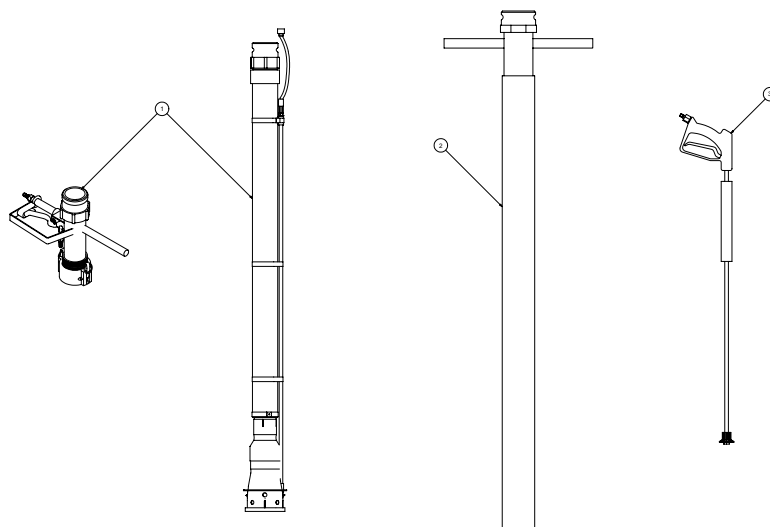

Trailer Assembly

V500

VACASSY902

Tools

VACASSY701