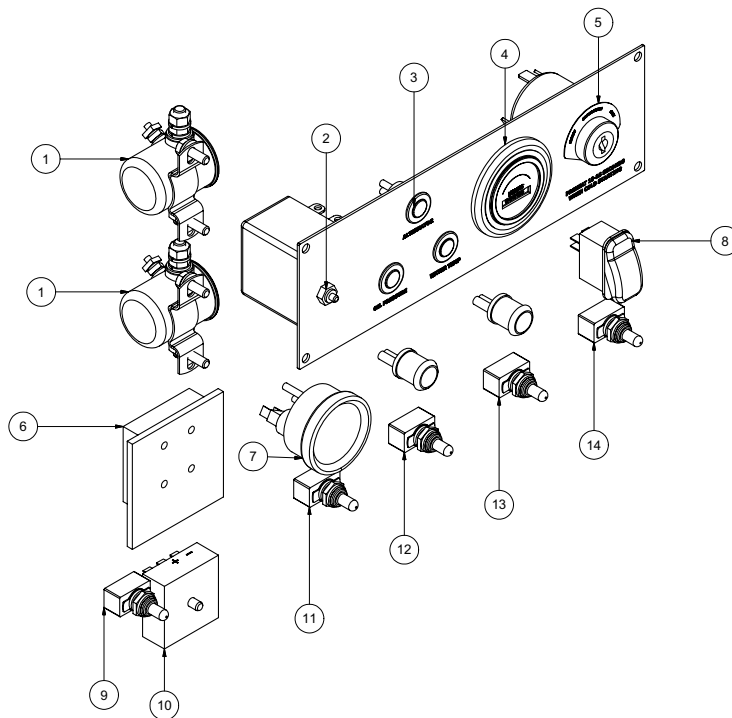

VACASSY203

Water Pump Assembly

V500

VACASSY302

Water Pump Assembly

V500

ITEM	QTY	NUMBER	DESCRIPTION
1	1	8040751	WATER PUMP TENSIONER ROD
2		N/A	N/A
3	1	8040893	WATER PUMP TENSIONER BLOCK
4	1	8031279	WATER PUMP
	4	U000420	SCREW, HC 3/8"-16 X 1"
	4	U210060	WASHER, LOCK 3/8"
	4	U200600	WASHER, FLAT 3/8"
5	1	8030961	WATER PUMP CLUTCH
	1	U410094	KEY 5/16" X 5/16" X 1 3/8"
6	1	8030340	SAFETY RELIEF VALVE 6GPM
7	2	T400805	UNION, 8MP 6MP
8	1	8030341	UNLOADER VALVE
9	1	8031267	FLOW SWITCH
10	1	T401102	ELBOW, 6MJ 6MP
11	1	8031125	UNION, 6FJ 4FP
12	1	8030923	HIGH PRESSURE WATER FILTER
13	2	8031126	UNION, 4FP 6MJ
14	1	T402153	TEE, 6MJ 6MJ 6FJ
15	1	8040971	HOSE ASSY VAC 4-19 ST-ST 6FJ
16	1	8030483	UNION, 4FP 4MJ
17	1	8030372	WATER PRESSURE GAUGE 1/4NPT
18	1	T400070	UNION, 8MP 12MJ
19	1	8040972	HOSE VAC PUSH 12-8 1/2
	2	8030525	FITTING, HOSE #12FJ PUSH LOCK
20	1	T401180	ELBOW, 12MP 12MJ
21	1	T421020	NIPPLE, PIPE 12MP 12MP
22	1	T400100	UNION, 12MP 12MJ
23	1	T402160	TEE 12FP 12FP 12FP
24	1	T400080	REDUCER, 12MP 8MJ
25	1	T400040	UNION, 8MP 8MJ

VACASSY302

Enclosure Assembly

V500

VACASSY403

VACASSY501

Enclosure Assembly

V500

ITEM	QTY	NUMBER	DESCRIPTION
1	1	8040995	SIDE PANEL WELDMENT
2	2	8040589	OFFSET HINGE TYPE A
	8	U030525	SCREW, PAN HD #10-32X1/2
3	2	8040829	SIDE PANEL
4	1	8040827	DOOR
5	2	8041195	EXHAUST WELDMENT
6	1	8040992	BACK SHEET
7	1	8040831	TOP SHEET
8	2	U120142	NUT, FLANGED LOCK 1/4-20
9	1	8040592	RADIATOR ACCESS PLATE
10	2	8040334	LATCH, SWELL
11	1	E250211	MANUAL BOX
12	1	8040993	FRONT SHEET
13	2	8040588	OFFSET HINGE TYPE B
	8	U030525	SCREW, PAN HD #10-32X1/2
14	1	8040890	DOOR, CONTROL
15	1	8040994	SIDE PANEL W/ GAUGES
16	2	8040586	LATCH, LEVER LOCKABLE
*	72	U000060	SCREW, HC 1/4-20X1
*	126	U200020	WASHER, FLAT 1/4
*	72	U210020	WASHER, LOCK 1/4
*	54	U100020	NUT, HEX 1/4-20
*	1	8041171	HANDLE
	2	U001017	SCREW, HSH 1/4-20 X 1.25
	2	U200020	WASHER, FLAT 1/4
	2	U120100	NUT, HEX LOCK 1/4-20
*	4	8041504	DOOR SEAL VERTICAL
*	4	8041505	DOOR SEAL HORIZONTAL