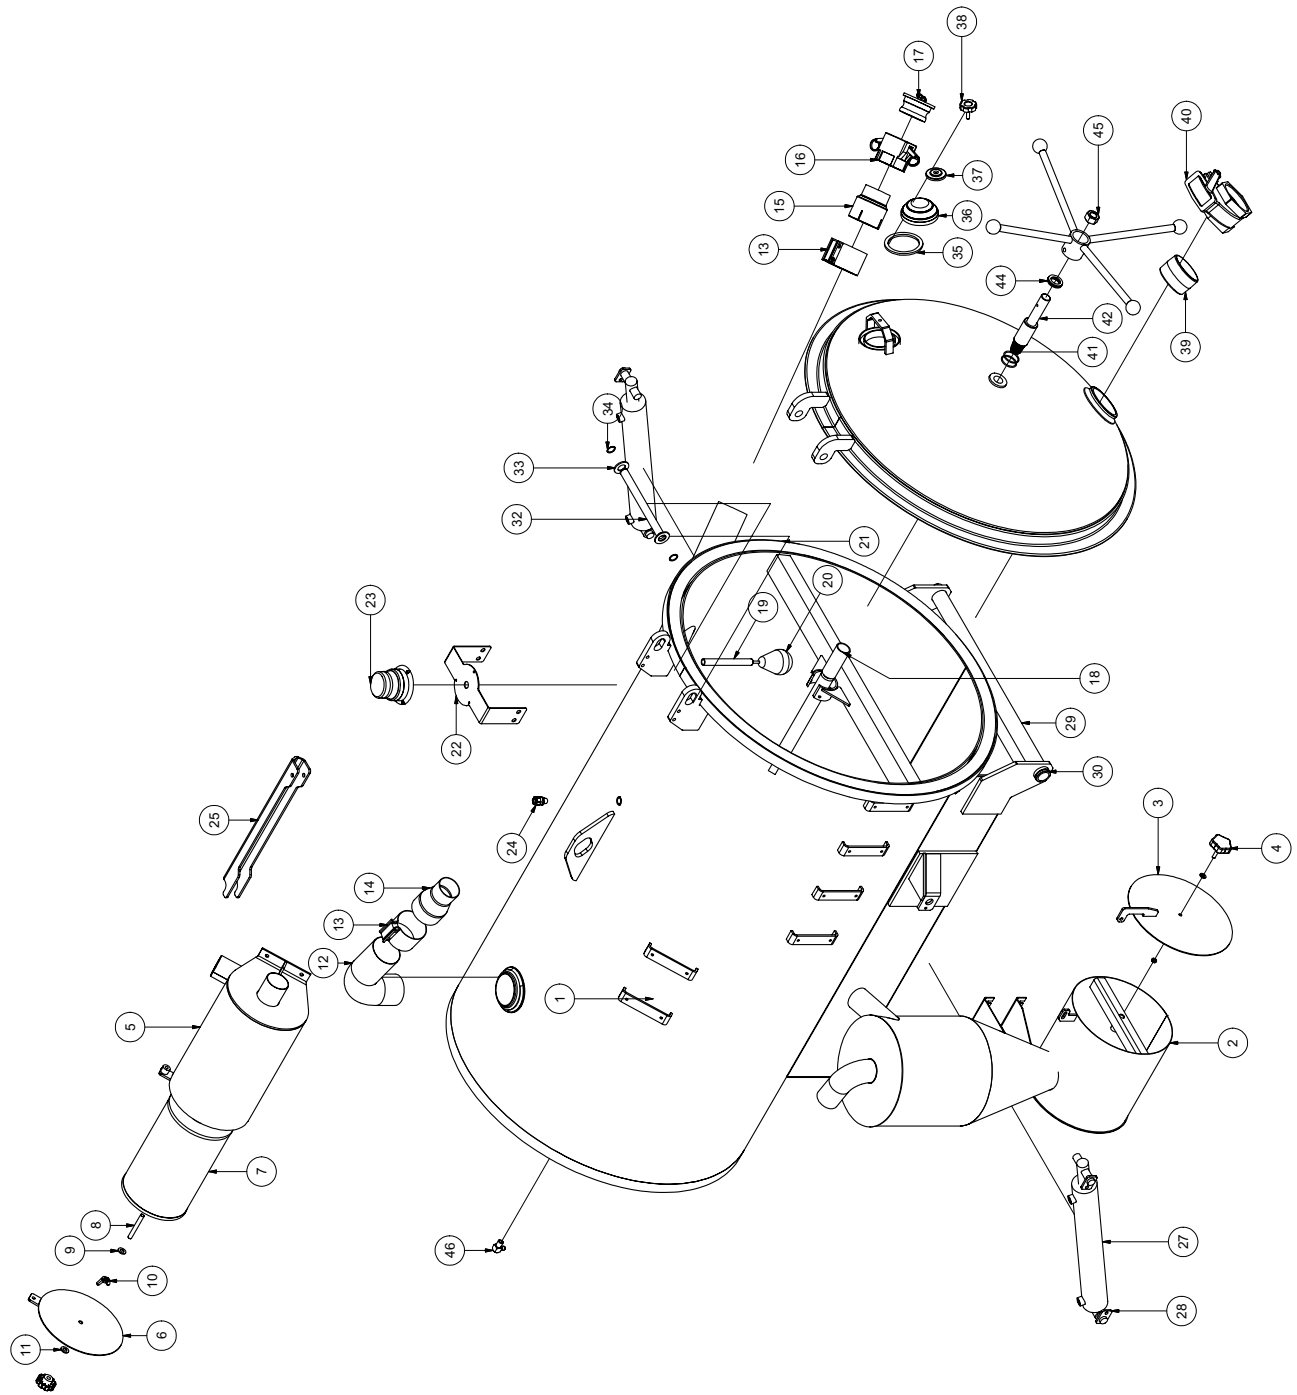

Tank and Door Assembly

V500

Tank and Door Assembly

V500

ITEM#	QTY	NUMBER	DESCRIPTION	ITEM#	QTY	NUMBER	DESCRIPTION
1	1	8040821	TANK	24	1	X000113	1/2" STRAIN RELIEF
2	1	8040313	CYCLONE SEPARATOR HOUSING	25	1	8041212	SAFETY BRACE
	4	U000420	SCREW, HC 3/8-16 X 1.00	1	1	8041213	CLIP, SAFETY
	4	U200600	WASHER, FLAT 3/8"				N/A
3	1	8041272	CYCLONE SEPARATOR DOOR	26	2	8030359	SPOIL TANK HYDRAULIC CYLINDER
	1	8041444	CYCLONE SEPARATOR DOOR SEAL	27	4	T401270	ELBOW, 90 8MB-6MJ
4	1	8041197	CYCLONE KNOB	1	1	8041452	HOSE ASSY VAC 6-70 ST-90
	1	8041231	WASHER, BONDED SEALING 3/8"	1	1	8041453	HOSE ASSY VAC 6-89 ST-90
	1	U210061	NUT, HEX NY 3/8"-16	1	1	8041454	HOSE ASSY VAC 6-84 ST-ST
5	1	8040326	AIR FILTER HOUSING	1	1	8041455	HOSE ASSY VAC 6-104 ST-ST
	4	U000420	SCREW, HC 3/8-16 X 1.00	28	4	8030128	CYLINDER PIN
	4	U200600	WASHER, FLAT 3/8"	4	4	U000400	SCREW, HC 3/8-16 X 0.75
6	1	8041534	AIR FILTER HOUSING DOOR	4	4	U210060	WASHER, LOCK 3/8"
	1	8041357	AIR FILTER HOUSING DOOR SEAL	29	1	8030038	TANK PIVOT ROD
	1	8041218	AIR FILTER KNOB	30	2	8030363	2" SPIRAL SNAP RING
7	1	8031178	AIR FILTER ELEMENT	31	1	8040843	DOOR
8	1	8040302	THREADED ROD	32	1	8040058	DOOR HINGE ROD
9	1	U200100	WASHER, FLAT 1/2"	33	2	U200171	DOOR HINGE WASHER
10	1	8041219	WING NUT, 1/2-13	34	2	8030362	1" SNAP RING
11	1	8041232	BONDED SEALING WASHER	35	1	8032007	4" COUPLER GASKET
12	1	8040786	EXHAUST ELBOW	36	1	8031048	SIGHT GLASS
13	2	8030400	4" BAND CLAMP	37	1	8031047	SIGHT GLASS PLATE
14	1	8040791	EXHAUST TUBE REDUCER	38	1	8031046	SIGHT GLASS HAND WHEEL
15	1	8031044	3" SUCTION PORT ADAPTER	39	1	8030431	4" CLOSE NIPPLE
16	1	8030392	3" FEMALE COUPLER	40	1	8030916	GATE VALVE
17	1	8030393	3" COUPLING PLUG	41	2	W200120	ORING #225 BUNA
	1	8041485	LANYARD CABLE	42	1	8040306	DOOR STRIKER
18	1	8040868	TANK ROD	43	1	8040235	DOOR HANDLE
	1	8030446	O-RING #328 BUNA	2	2	U010040	SCREW, HSH 5/16-18 X 0.50
	4	U000880	SCREW, HC 1/2-13 X 2.00	4	4	J400060	KNOB
	4	U100120	NUT, HEX 1/2-13	44	3	8030174	SPACER
	8	U200100	WASHER, FLAT 1/2"	45	1	U120060	LOCKNUT, NYLON 1" - 8
	3	U010055	SCREW, HSH 5/16-18 X 1.50	46	1	8030498	ELBOW, 90 3/8MP 3/8MJ
	3	8030369	TANK CLEANOUT NOZZLES	*	1	8041445	HOSE VAC KANAFLEX 3-36
19	1	8040769	HIGH LEVEL FLOAT SWITCH TUBE	*	1	8041510	HOSE VAC KANAFLEX 3-166
	1	8041291	BUSHING, RUBBER	*	1	8041511	HOSE VAC KANAFLEX 3-44
20	1	8030531	HIGH LEVEL FLOAT SWITCH	*	1	8041461	CABLE VAC SO4-216
21	1	8041765	DOOR SEAL	*	1	8031242	WORKLIGHT
22	1	8047153	STROBE LIGHT BRACKET	*	1	8041509	TANK CLEARANCE LIGHT
	4	U000880	SCREW, HC 1/2-13 X 2.00				
	4	U200100	WASHER, FLAT 1/2"				
	4	U210111	WASHER, LOCK 1/2"				
	4	U100120	NUT, HEX 1/2-13				
23	1	8030347	STROBE LIGHT				
	3	U010006	SCREW, PHILLIPS #10-24 X 1"				
	3	U210005	WASHER, LOCK #10				
	3	U100010	NUT, HEX #10-24				

* ITEM NOT SHOWN