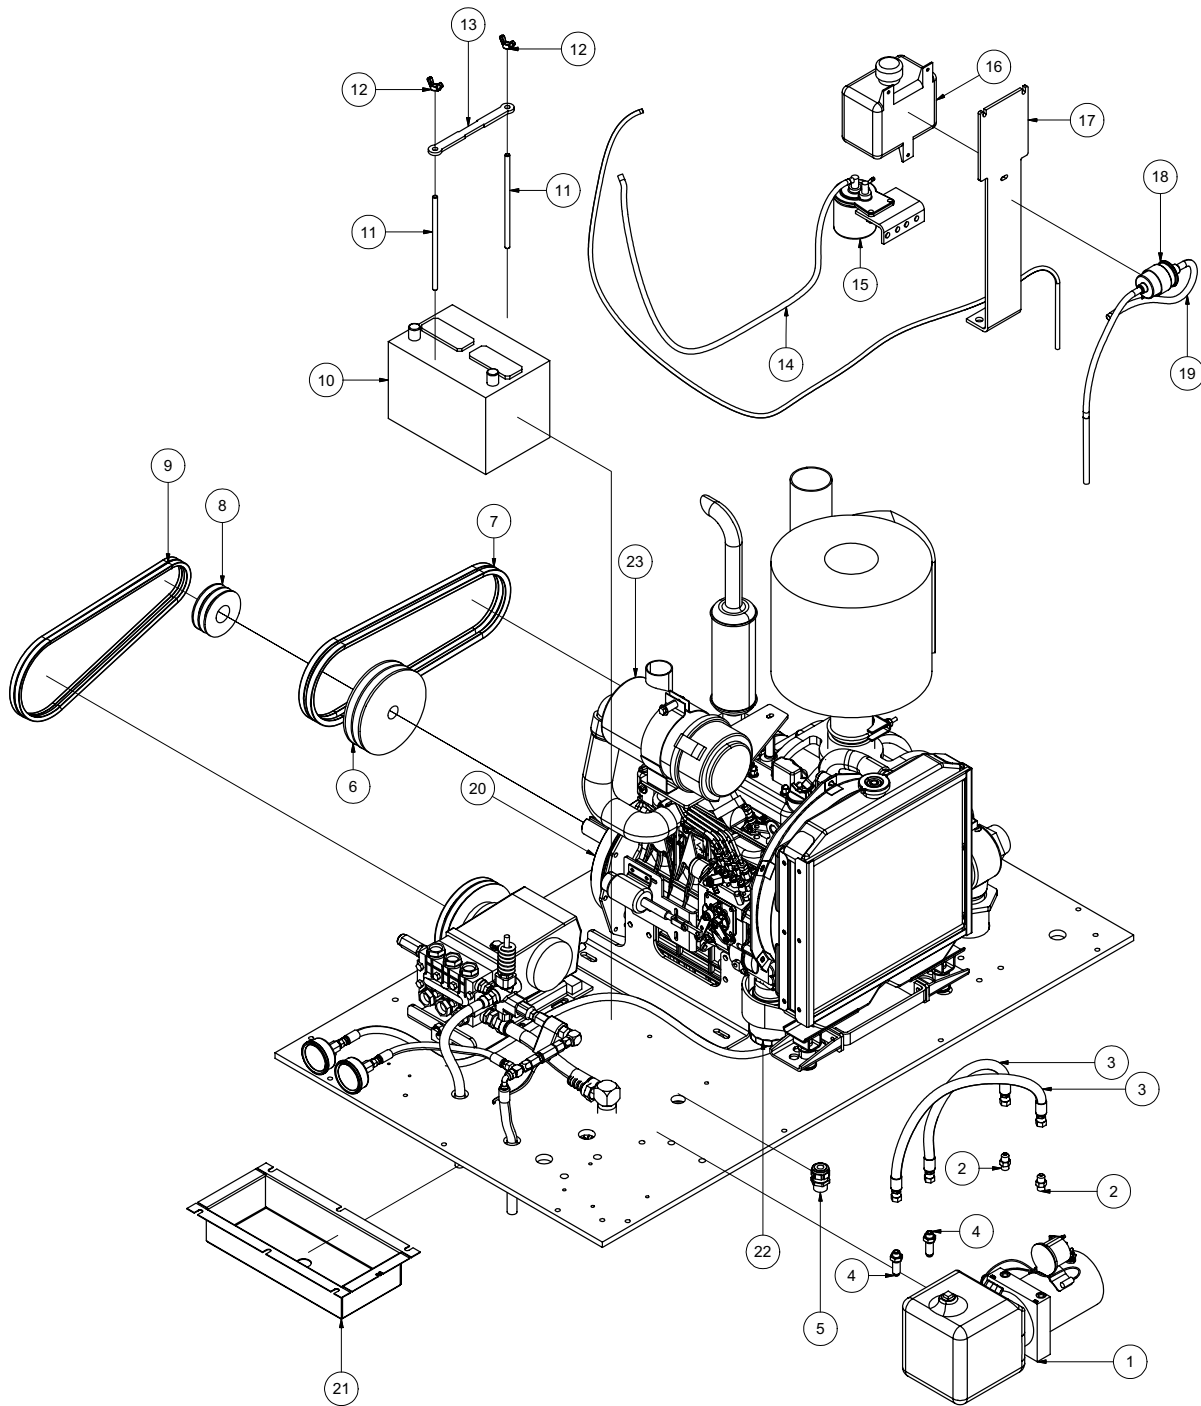

Power Pack Assembly

V500

VACASSY103

Power Pack Assembly

V500

ITEM	QTY	NUMBER	DESCRIPTION
1	1	8040486	HYDRAULIC POWER PACK, 12V- 3QT
**	1	8041601	HYD DOOR OPTION 6QT POWER PACK
	2	U000420	SCREW, HC 3/8"-16 X 1"
	2	U210060	WASHER, LOCK 3/8"
	2	U200600	WASHER, FLAT 3/8"
2	2	T400037	UNION 6MB-6MJR
3	2	8040973	HOSE ASSY VAC 6-20 ST-90
4	2	T400391	BULKHEAD 6MP 6MP
5	1	X000112	CONNECTOR, PANEL 3/4 MNPT-3/4FNPT
	1	X000109	STRAIN RELIEF, 3/4"
	1	X000108	3/4" COUPLING NUT
6	1	8040484	SHEAVE 6.95 DIA 2 GROOVE
	1	8040960	BUSHING 1-7/16" SDS
	1	U410125	KEY 3/8" X 3/8" X 2"
7	2	8040962	BELT BX46
8	1	8030970	SHEAVE 375DIA 2 GROOVE
	1	8030971	BUSHING 1-7/16" H
	1	U410125	KEY 3/8" X 3/8" X 2"
9	2	8034157	BELT AX39
10	1	X400050	BATTERY 31-MHD WORKAHOLIC
	1	X300110	CABLE BATTERY VAC #711431 14"
	1	X300242	CABLE BATTERY VAC #714134 42"
11	2	8040684	ROD, BATTERY HOLD DOWN
12	2	U130040	NUT, WING 3/8"-16
13	1	8050016	BATTERY HOLD DOWN
14	1	8040965	HOSE VAC FUEL 5/16-58
	1	8040969	HOSE VAC FUEL 5/16-84
	4	U800015	CLAMP, HOSE 04 - 5/8"
15	1	T700045	KUBOTA FUEL FILTER
	2	U000060	SCREW, HC 1/4"-20 X 1"
	4	U200020	WASHER, FLAT 1/4"
	2	U210020	WASHER, LOCK 1/4"
16	1	8040655	TANK OVERFLOW COOLANT
	1	U000060	SCREW HC 1/4"-20 X 1"
	2	U000040	SCREW HC 1/4"-20 X 3/4"
	6	U200020	WASHER FLAT 1/4"
	3	U210020	WASHER LOCK 1/4"
	3	U100020	NUT HEX 1/4"-20
17	1	8040577	WATER REGULATOR/OVERFLOW BRACKET
	2	U000817	SCREW HC 1/2"-13 X 1"
	2	U210100	WASHER LOCK 1/2"
	2	U200100	WASHER FLAT 1/2"
18	1	8030453	PUMP, ELECTRIC FUEL
19	1	8040966	HOSE VAC FUEL 5/16-3
	1	8040967	HOSE VAC FUEL 5/16-12
	4	U800015	CLAMP, HOSE 04 - 5/8"
20	1	8030342	KUBOTA V1505
	1	8030342-1	MUFFLER
	4	U000820	SCREW, HC 1/2"-13 X 1 1/4"
	4	U210100	WASHER, LOCK 1/2"
	4	U200100	WASHER, FLAT 1/2"

ITEM	QTY	NUMBER	DESCRIPTION
21	1	8040990	DRIP PAN
	6	U000040	SCREW, HC 1/4 - 20 X .750
	6	U210020	WASHER, LOCK 1/4"
	6	U200020	WASHER, FLAT 1/4"
22	1	T700075	KUBOTA OIL FILTER
23	1	T700150	KUBOTA AIR FILTER ELEMENT
*	4	8031392	ISOLATOR
*	4	U000560	SCREW, HC 3/8"-16 X 3"
*	4	8030389	WASHER, SNUBBING
*	4	U210060	WASHER, LOCK 3/8"
*	4	U100060	NUT, HEX 3/8-16
*	8	U000420	SCREW, HC 3/8"-16 X 1"
*	16	U200060	WASHER, FLAT 3/8"
*	8	U210060	WASHER, LOCK 3/8"
*	8	U100060	NUT, HEX 3/8-16
*	1	8040889	MAIN PLATE

* NOT SHOWN
** OPTION

VACASSY103