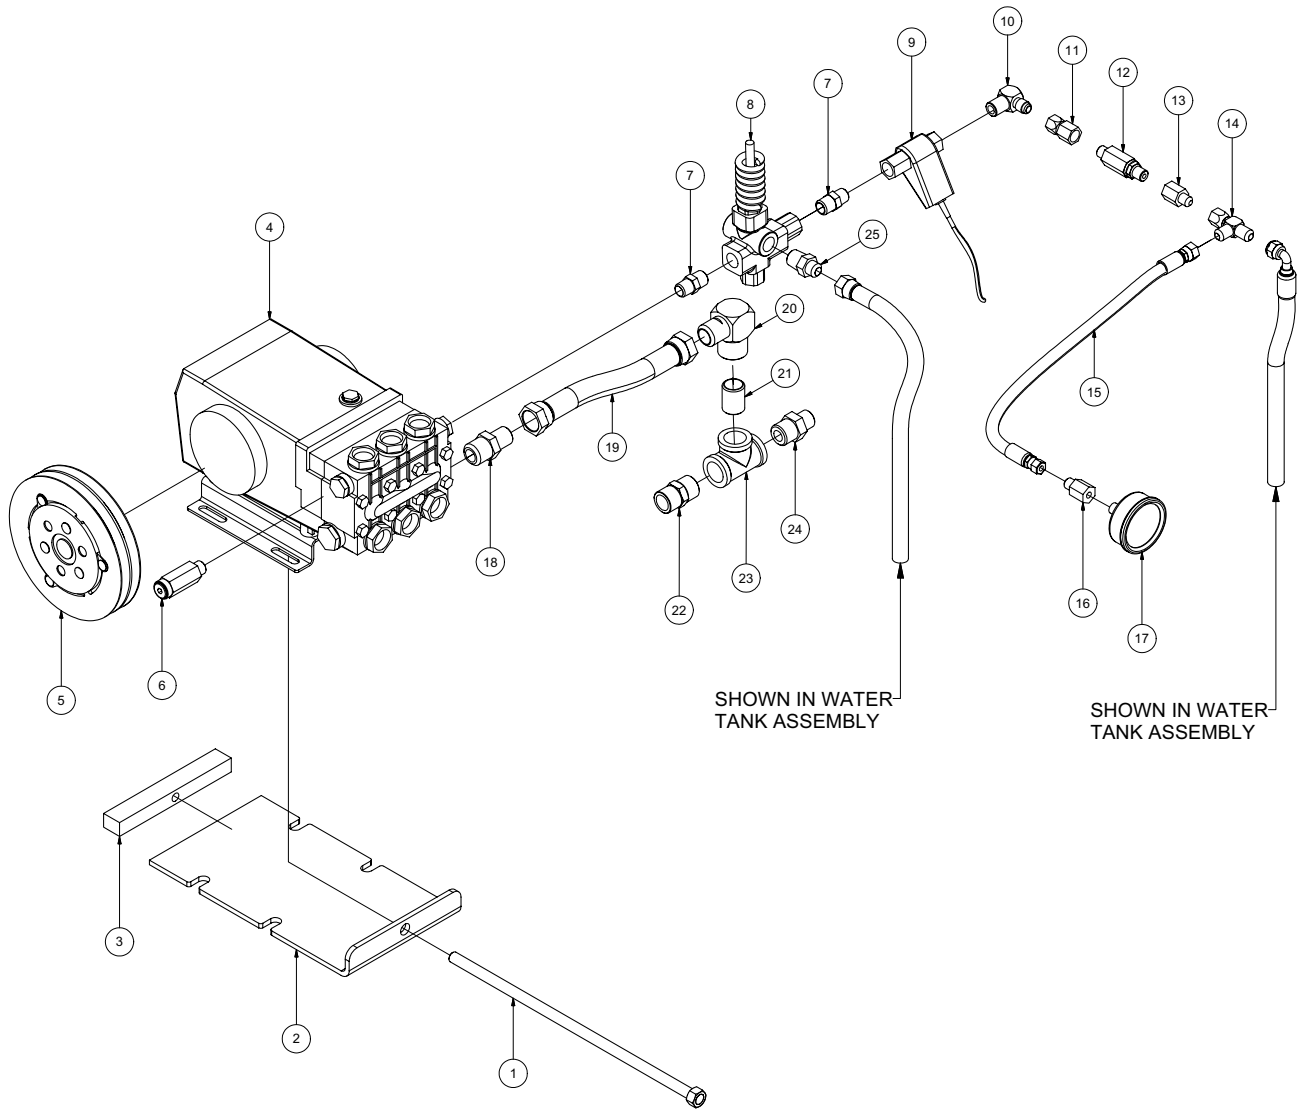

* NOT SHOWN
** OPTION

VACASSY103

Blower Assembly

V500

VACASSY203

Blower Assembly

V500

ITEM	QTY	NUMBER	DESCRIPTION
1	1	8030332	SILENCER, 575 CFM, COWL
2	3	8030395	3" U-BOLT CLAMP
3	3	8030287	3" HOSE X 3" MNPT ADAPTER
4	1	8041250	BLOWER (MODEL 47)
	4	U000817	SCREW, HC 1/2"-13 X 1"
	4	U210100	WASHER, LOCK 1/2"
	4	U200100	WASHER, FLAT 1/2"
5	1	8040945	SHEAVE 5.95 DIA 2 GROOVE
	1	8040642	BUSHING 7/8" SDS
	1	U410042	KEY 3/16" X 3/16" X 2"
6	1	8030337	KUNKLE VALVE, 575 CFM
7	1	T401100	ELBOW 4MP 4MJ 90
8	1	8040970	HOSE ASSY VAC 4-70 ST-ST
9	1	8030483	UNION, 4FP 4MJ
10	1	8030371	VACUUM GAUGE
11	2	8040559	BLOWER FOOT (MODEL 47)
12	1	8040702	TENSION BLOCK 575 CFM
13	2	8040751	BLOWER TENSIONER ROD
14	1	8040799	CHECK VALVE 3" FNPT
15	1	8040788	EXHAUST ADAPTER 3"MNPT - 3"ID
16	1	8041033	HEADER INLET-BLOWER WELD'T
17	1	8040984	3" INLET HEADER HOSE
18	1	8030409	2" CLOSE NIPPLE

VACASSY203

Water Pump Assembly

V500

VACASSY302

Water Pump Assembly

V500

ITEM	QTY	NUMBER	DESCRIPTION
1	1	8040751	WATER PUMP TENSIONER ROD
2		N/A	N/A
3	1	8040893	WATER PUMP TENSIONER BLOCK
4	1	8031279	WATER PUMP
	4	U000420	SCREW, HC 3/8"-16 X 1"
	4	U210060	WASHER, LOCK 3/8"
	4	U200600	WASHER, FLAT 3/8"
5	1	8030961	WATER PUMP CLUTCH
	1	U410094	KEY 5/16" X 5/16" X 1 3/8"
6	1	8030340	SAFETY RELIEF VALVE 6GPM
7	2	T400805	UNION, 8MP 6MP
8	1	8030341	UNLOADER VALVE
9	1	8031267	FLOW SWITCH
10	1	T401102	ELBOW, 6MJ 6MP
11	1	8031125	UNION, 6FJ 4FP
12	1	8030923	HIGH PRESSURE WATER FILTER
13	2	8031126	UNION, 4FP 6MJ
14	1	T402153	TEE, 6MJ 6MJ 6FJ
15	1	8040971	HOSE ASSY VAC 4-19 ST-ST 6FJ
16	1	8030483	UNION, 4FP 4MJ
17	1	8030372	WATER PRESSURE GAUGE 1/4NPT
18	1	T400070	UNION, 8MP 12MJ
19	1	8040972	HOSE VAC PUSH 12-8 1/2
	2	8030525	FITTING, HOSE #12FJ PUSH LOCK
20	1	T401180	ELBOW, 12MP 12MJ
21	1	T421020	NIPPLE, PIPE 12MP 12MP
22	1	T400100	UNION, 12MP 12MJ
23	1	T402160	TEE 12FP 12FP 12FP
24	1	T400080	REDUCER, 12MP 8MJ
25	1	T400040	UNION, 8MP 8MJ