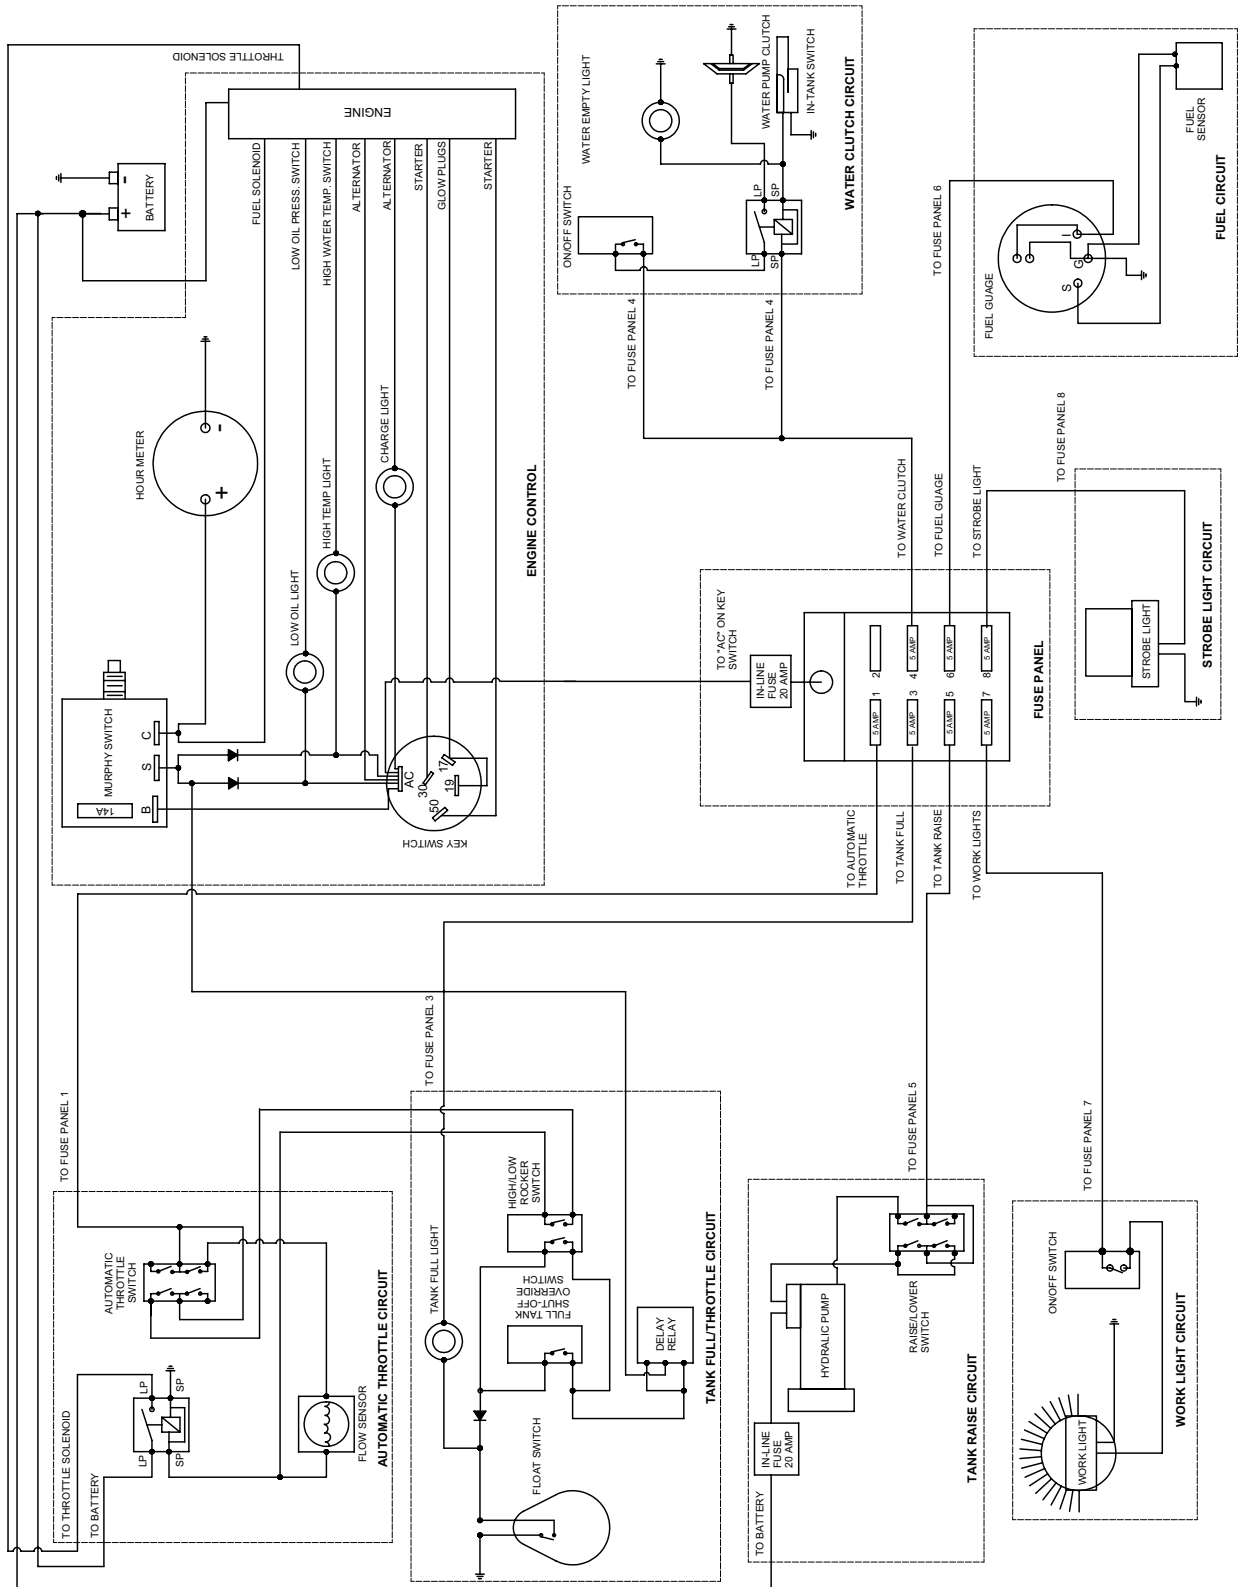

WIRING SCHEMATIC