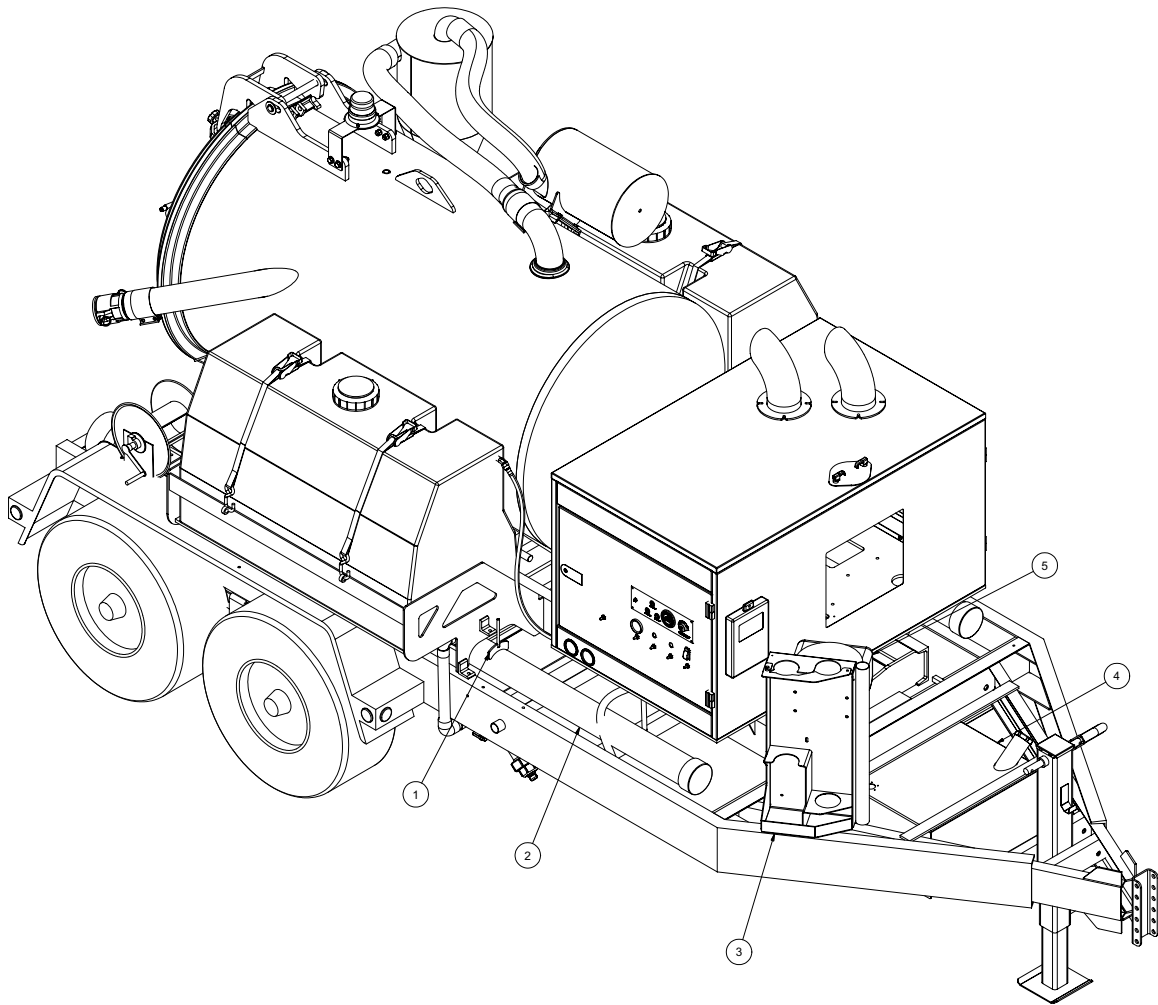

Trailer Assembly

V500