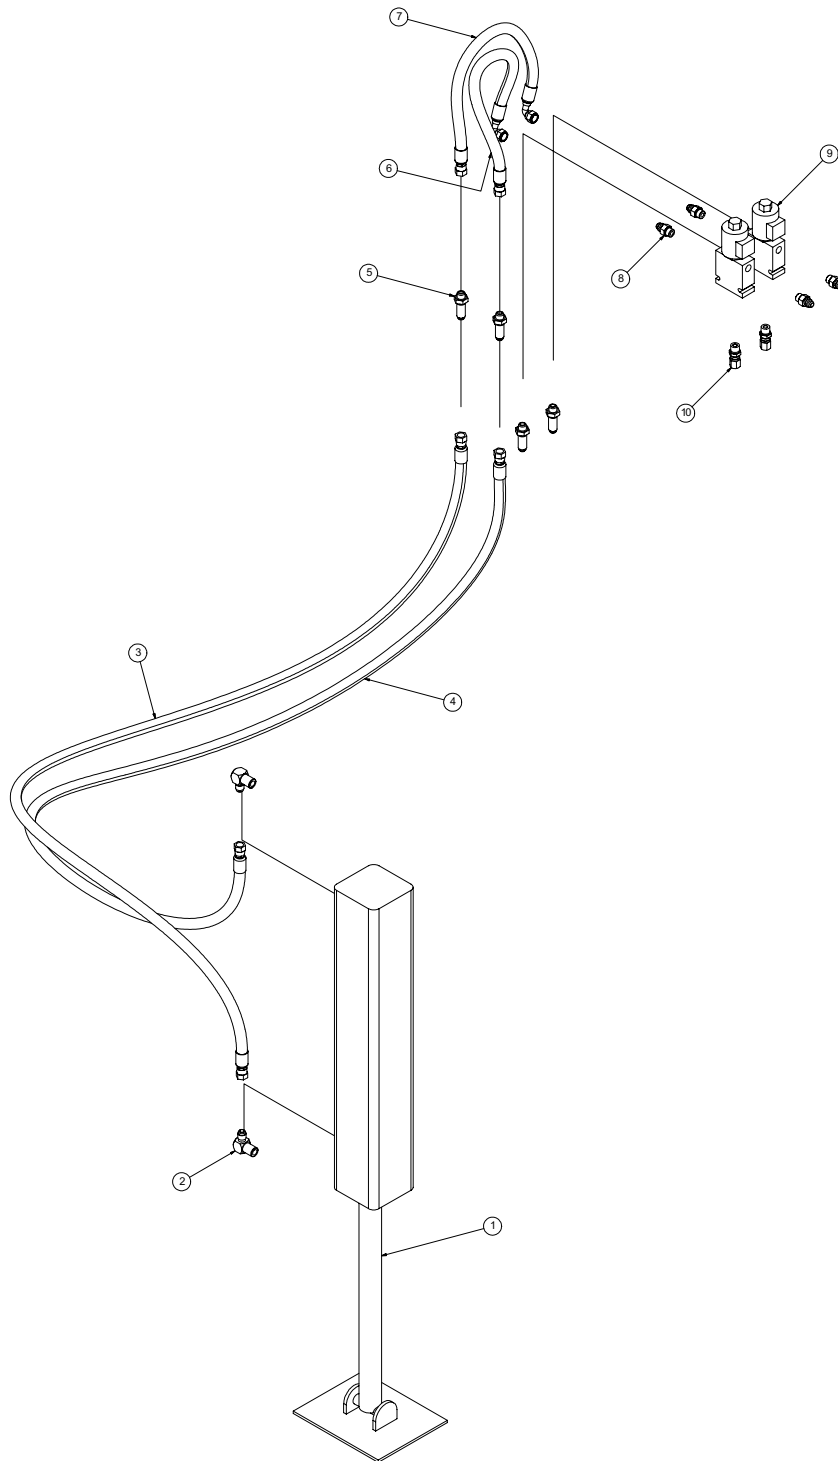

Hydraulic Jack Option

Hydraulic Jack Option

Item	Qty	Number	Description
1	1	8041998	HYDRAULIC JACK CYLINDER
2	2	T400135	REDUCER 1/2"MB - 3/8"MJ
3	1	8042661	HOSE ASSY VAC 6-66 ST-90
4	1	8041442	HOSE ASSY VAC 6-60 ST-90
5	2	T400391	BULKHEAD, 3/8"MJ - 3/8"MJ
6	2	8040973	HOSE ASSY VAC 6-20 ST-90
7	4	T400037	UNION, 3/8"MB - 3/8"MJ
8	2	8041788	SOLENOID VALVE
9	2	8030512	UNION, 3/8"MB - 3/8"FJ
*	1	8041077	JACK SWITCH
*	1	8040185	RELAY
*	1	8040184	RELAY SOCKET
*	2	8031292	DIODE

* NOT SHOWN