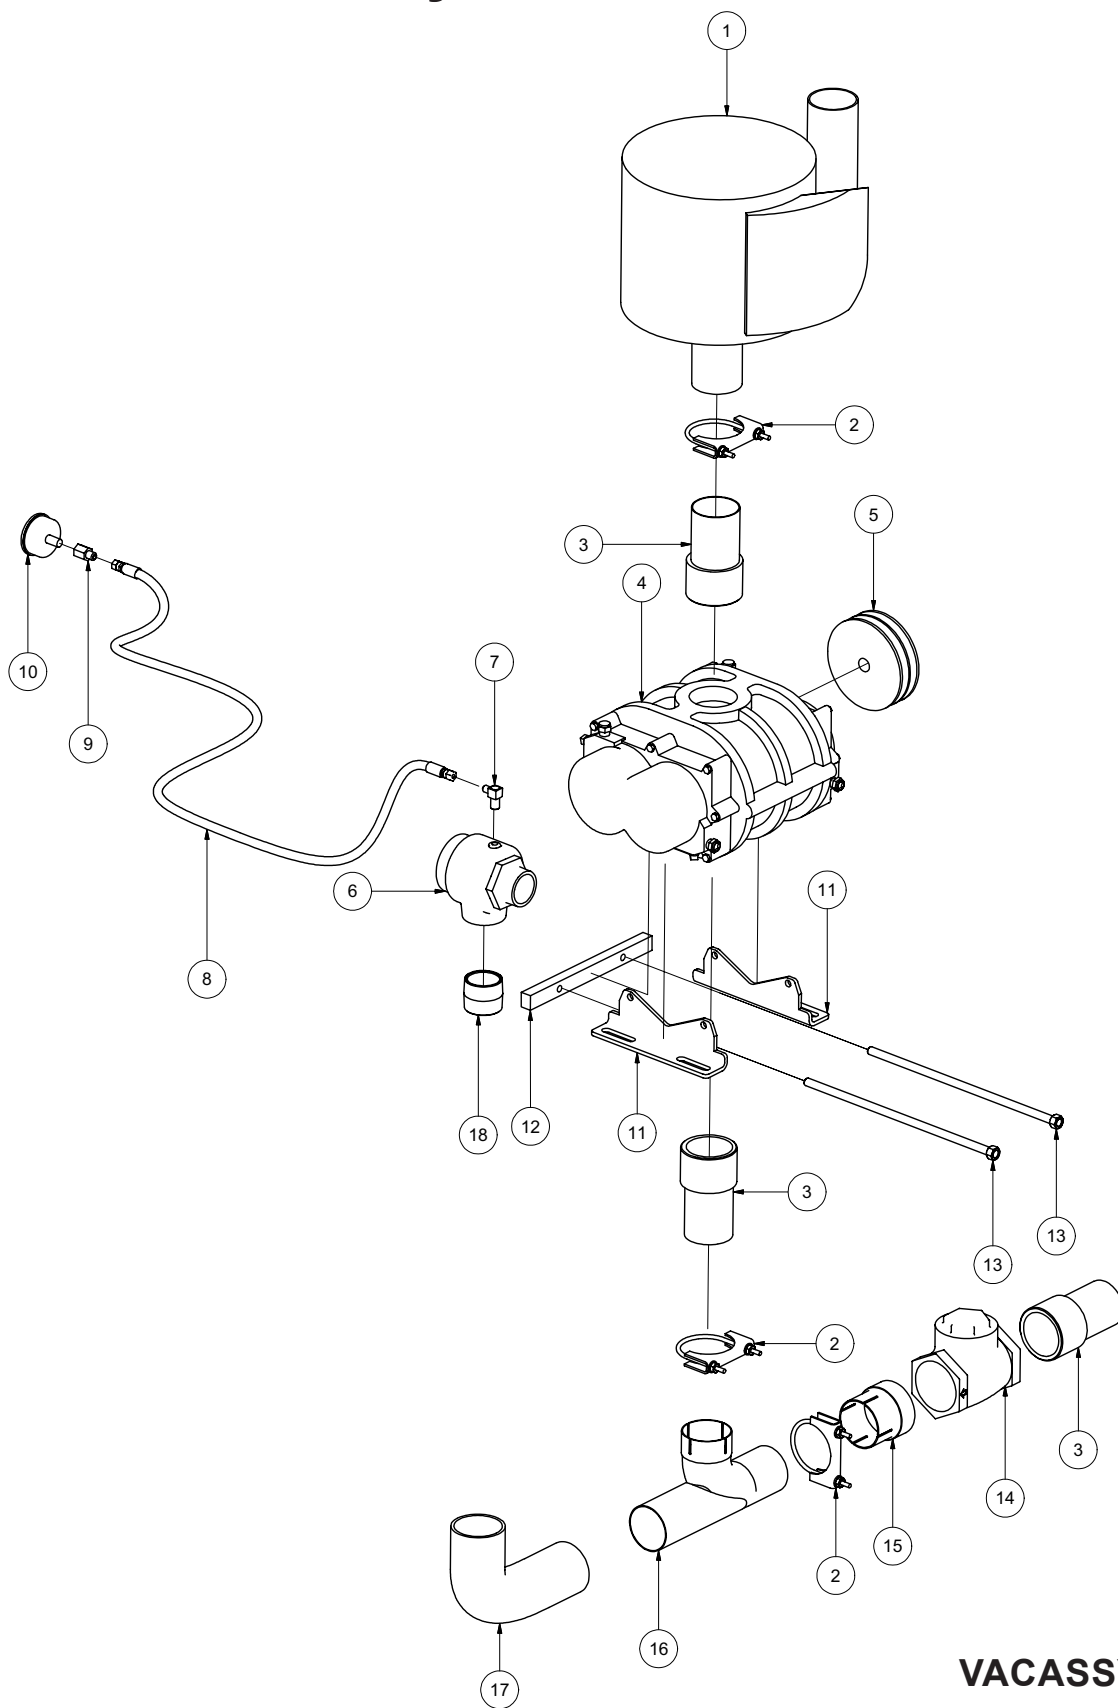

Blower Assembly

V500

VACASSY203

Blower Assembly

V500

ITEM	QTY	NUMBER	DESCRIPTION
1	1	8030332	SILENCER, 575 CFM, COWL
2	3	8030395	3" U-BOLT CLAMP
3	3	8030287	3" HOSE X 3" MNPT ADAPTER
4	1	8041250	BLOWER (MODEL 47)
	4	U000817	SCREW, HC 1/2"-13 X 1"
	4	U210100	WASHER, LOCK 1/2"
	4	U200100	WASHER, FLAT 1/2"
5	1	8040945	SHEAVE 5.95 DIA 2 GROOVE
	1	8040642	BUSHING 7/8" SDS
	1	U410042	KEY 3/16" X 3/16" X 2"
6	1	8030337	KUNKLE VALVE, 575 CFM
7	1	T401100	ELBOW 4MP 4MJ 90
8	1	8040970	HOSE ASSY VAC 4-70 ST-ST
9	1	8030483	UNION, 4FP 4MJ
10	1	8030371	VACUUM GAUGE
11	2	8040559	BLOWER FOOT (MODEL 47)
12	1	8040702	TENSION BLOCK 575 CFM
13	2	8040751	BLOWER TENSIONER ROD
14	1	8040799	CHECK VALVE 3" FNPT
15	1	8040788	EXHAUST ADAPTER 3"MNPT - 3"ID
16	1	8041033	HEADER INLET-BLOWER WELD'T
17	1	8040984	3" INLET HEADER HOSE
18	1	8030409	2" CLOSE NIPPLE

VACASSY203