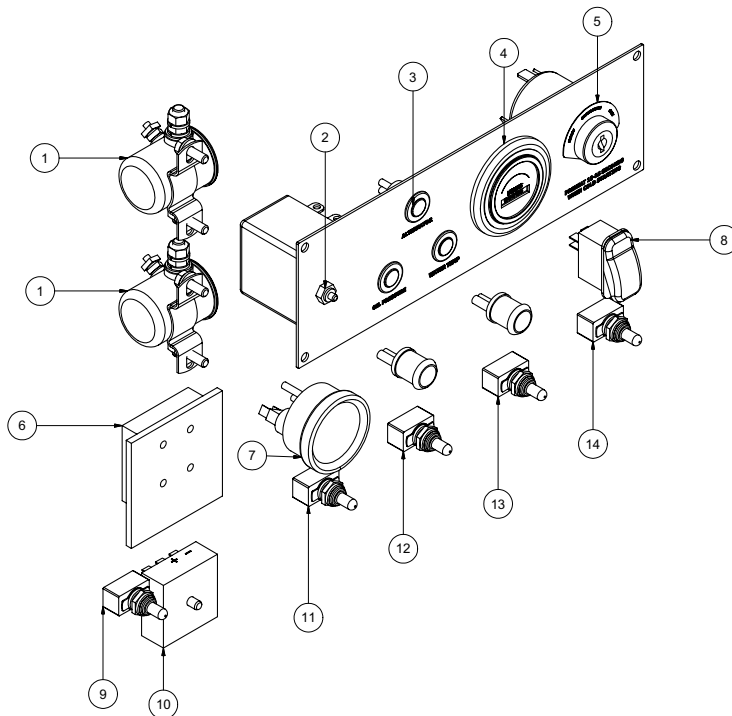

VACASSY403