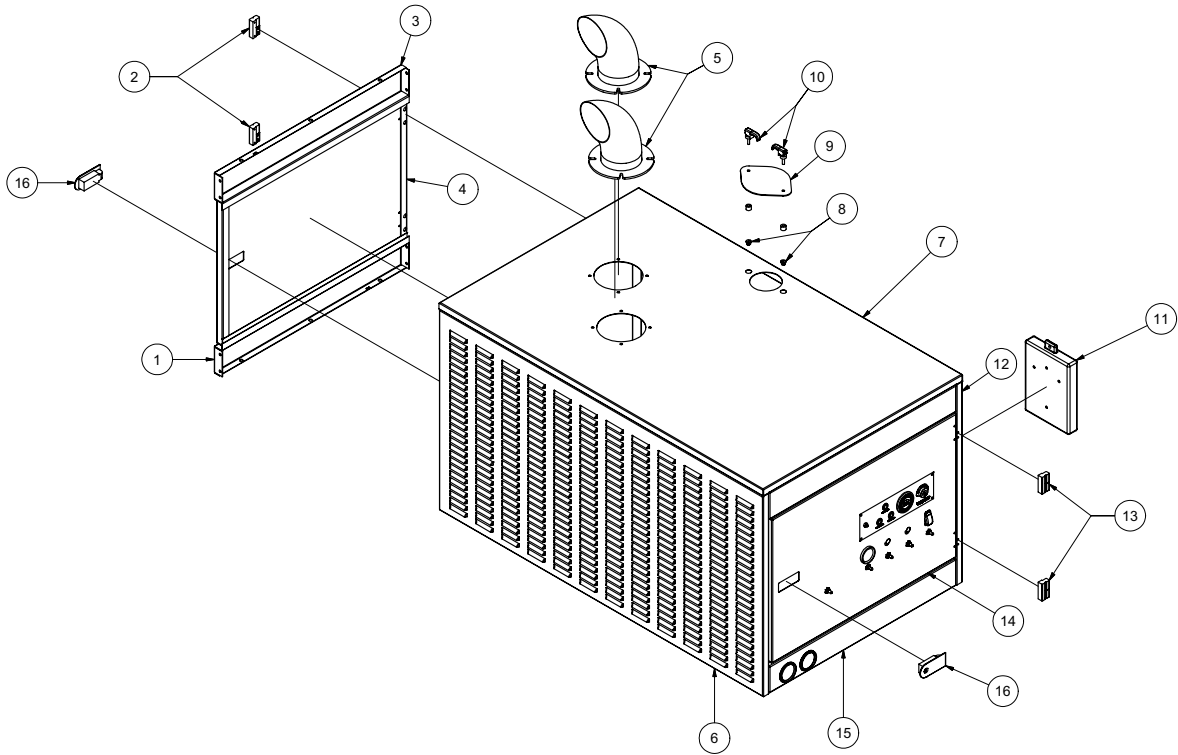

Enclosure Assembly

V500LT