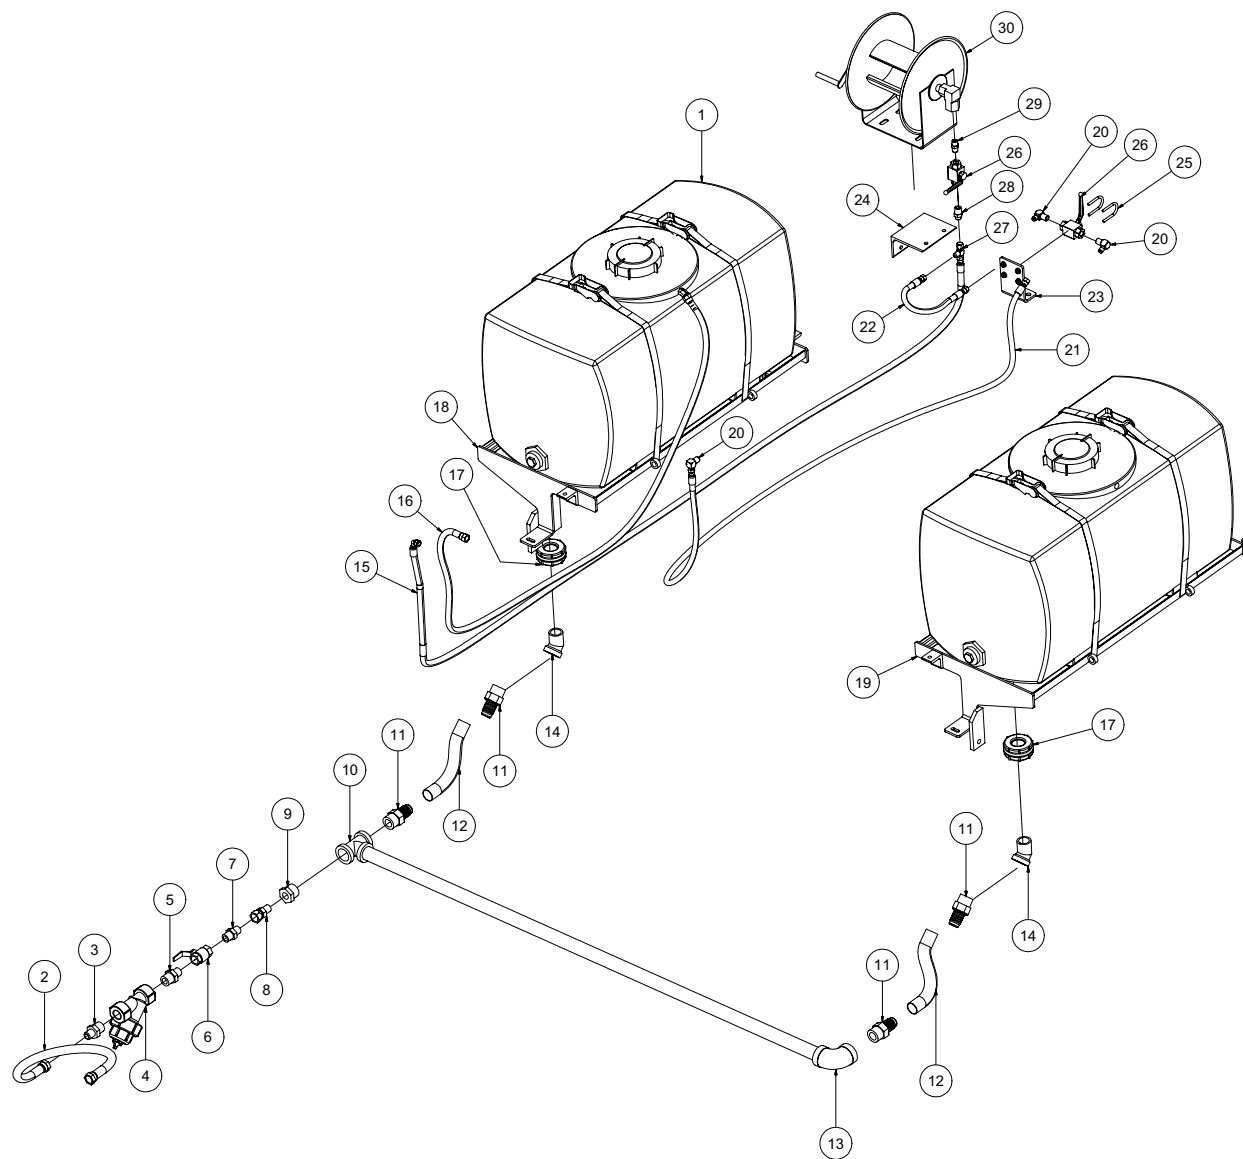

Water Tank Assembly

V500LT

VACASSY602

Water Tank Assembly

V500LT

ITEM	QTY	NUMBER	DESCRIPTION
1	2	8034151	50 GALLON WATER TANK
	4	8040084	WATER TANK STRAP
	2	T405065	PLUG, 3/4" NPT
	2	8034151-1	TANK LID
	1	8030343	SWITCH, WATER SHUTOFF
2	1	8041058	HOSE VAC PUSH 12-36
	2	8030525	FITTING, HOSE #12FJ PUSH LOCK
	1	8030518	1/2" BULKHEAD 45 DEG.
3	1	T400450	UNION, 12MJ-16MP
4	1	8040186	STRAINER
5	1	T404060	UNION, 16MP-12MP
6	1	T000185	BALL VALVE, BRASS 3/4" FP
7	1	T400100	UNION, 12MJ-12MP
8	1	T400101	UNION, 12FJ-12MP
9	1	T403100	REDUCER, 20MP-12FP
10	1	8041310	TEE, 1 1/4FP-1 1/4FP-1 1/4FP
11	4	8041312	FITTING, HOSE BARB 1 1/4
12	2	8041525	HOSE VAC CLEAR VINYL 1 1/4-12
13	1	8041309	ELBOW, 1 1/4FP - 1 1/4FP
14	2	8041526	ELBOW 45, STREET 1 1/4
15	1	8041060	HOSE ASSY VAC 6-120 ST-90
16	1	8041059	HOSE VAC PUSH 8-66
	2	8030524	1/2" PUSH LOCK FITTING
17	2	8041044	BULKHEAD, POLY 1 1/4" FP
18	1	8040952	SADDLE FRAME (CURB SIDE)
	1	U000560	SCREW, HC 3/8"-16 X 3.0
	3	U000420	SCREW, HC 3/8"-16 X 1.0
	8	U200060	WASHER, FLAT 3/8"
	4	U210060	WASHER, LOCK 3/8"
	4	U100060	NUT, HEX 3/8"-16
19	1	8040941	SADDLE FRAME (STREET SIDE)
	1	U000560	SCREW, HC 3/8"-16 X 3.0
	3	U000420	SCREW, HC 3/8"-16 X 1.0
	8	U200060	WASHER, FLAT 3/8"
	4	U210060	WASHER, LOCK 3/8"
	4	U100060	NUT, HEX 3/8"-16
20	3	T401102	ELBOW, 6MJ-6MP
21	1	8041062	HOSE ASSY VAC 6-112 ST-ST
22	1	8041061	HOSE ASSY VAC 6-9 ST-ST
23	1	8040670	BALL VALVE BRACKET
24	1	8040876	HOSE REEL BRACKET
	2	U000420	SCREW, HC 3/8"-16 X 1.0
	4	U200060	WASHER, FLAT 3/8"
	2	U210060	WASHER, LOCK 3/8"
	2	U100060	NUT, HEX 3/8"-16
25	2	U010017	U-BOLT, 1 1/2" X 1/4-20
	4	U120100	NUT, LOCK 1/4-20
	4	U200020	WASHER, FLAT 1/4"
26	2	8030351	BALL VALVE, STEEL 6FP
27	1	T402153	TEE, 6MJ-6MJ-6FJ
28	1	T400028	UNION, 6MP-6MJ
29	1	T400803	UNION, 6MP-6MP
30	1	8030346	HOSE REEL
	4	U000420	SCREW, HC 3/8"-16 X 1.0
	8	U200060	WASHER, FLAT 3/8"
	4	U210060	WASHER, LOCK 3/8"
	4	U100060	NUT, HEX 3/8"-16

VACASSY602