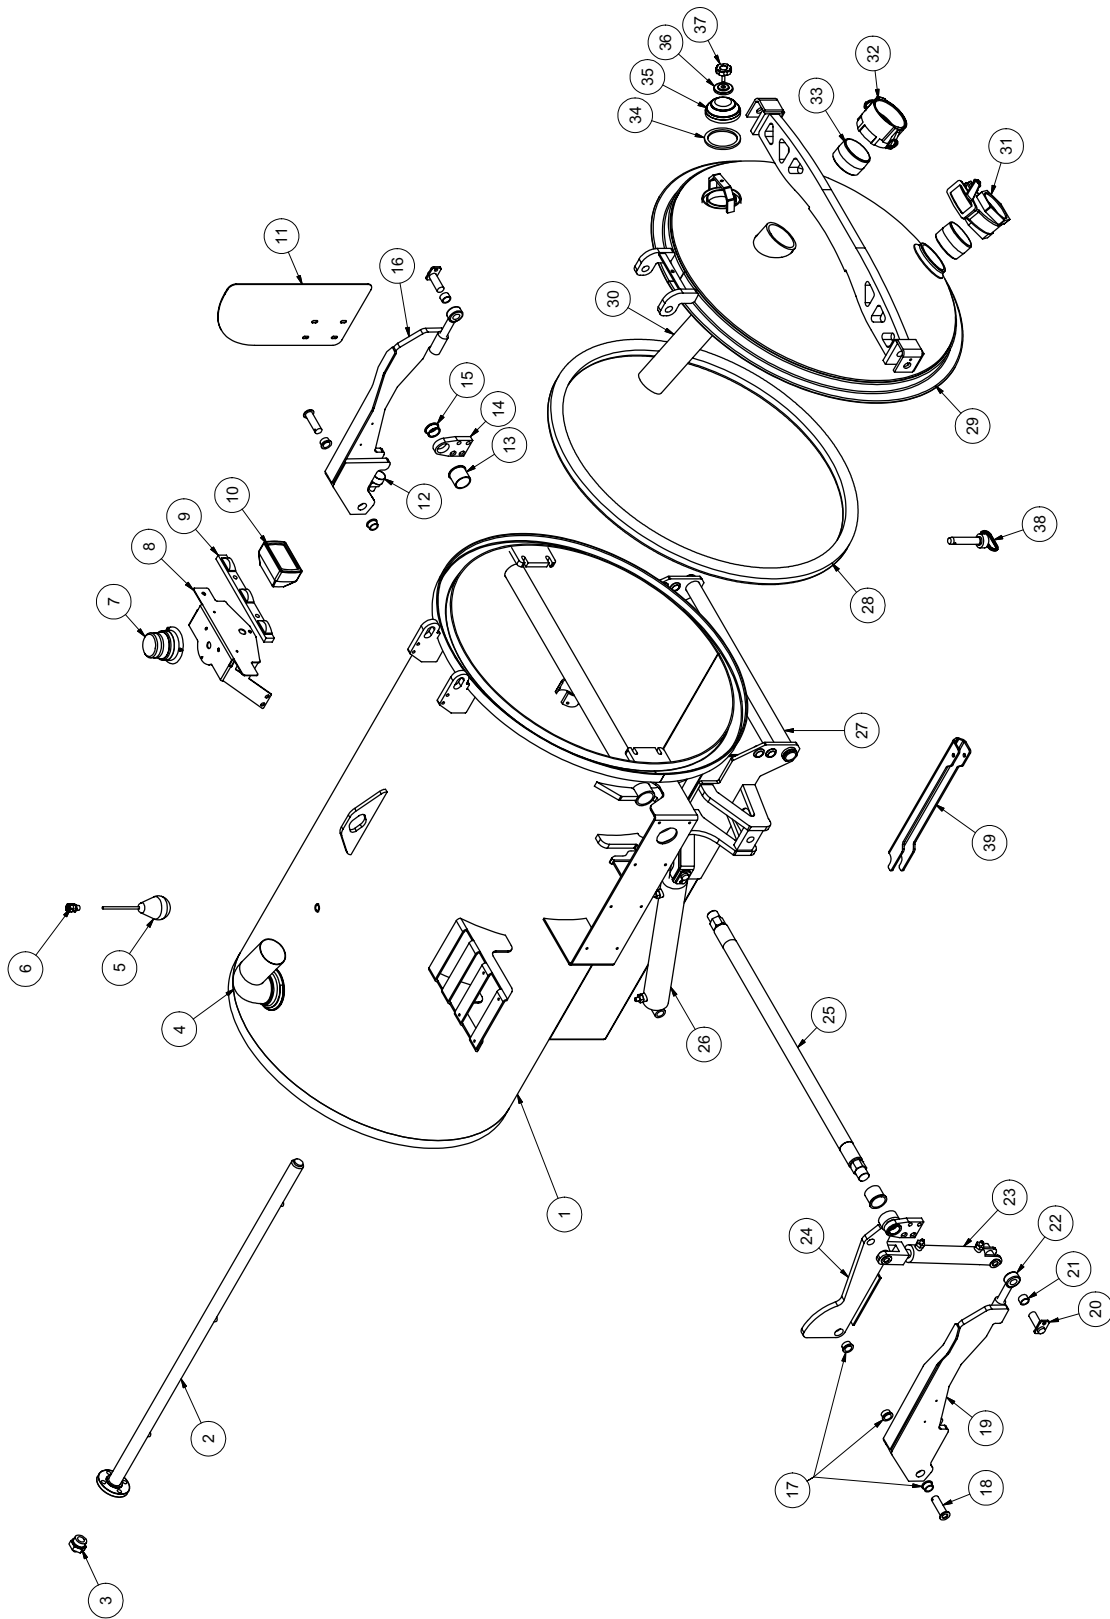

Hydraulic Door Option

V500

Hydraulic Door Option

V500

ITEM#	QTY	NUMBER	DESCRIPTION	ITEM#	QTY	NUMBER	DESCRIPTION
1	1	8041292	TANK	25	1	8041607	LINKAGE CROSS TUBE
2	1	8041566	TANK ROD	26	2	8030359	SPOIL TANK HYDRAULIC CYLINDER
	1	8030446	O-RING #328 BUNA	4	4	T401270	ELBOW, 90 8MB-6MJ
4	4	U000880	SCREW, HC 1/2"-13 X 2"	4	4	8043301	HOSE ASSY VAC 6-56 ST-ST
4	4	U100120	NUT, HEX 1/2"-13	2	2	8043302	HOSE ASSY VAC 6-78 ST-ST
8	8	U200100	WASHER, FLAT 1/2"	4	4	T402154	TEE 3/8 MJIC - 3/8 MJIC - 3/8 MJIC
3	3	U010055	SCREW, HSH 5/16-18 X 1 1/2"	2	2	T400022	REDUCER 3/8 FJIC - 1/4 MJIC
3	3	8043166	TANK CLEANOUT NOZZLES	4	4	8030128	CYLINDER PIN
3	1	T400261	REDUCER 1"MSAE - 3/8"MJIC	4	4	U000400	SCREW, HC 3/8-16 X 0.75
4	1	8040786	EXHAUST ELBOW	4	4	U210060	WASHER, LOCK 3/8"
5	1	8030531	HIGH LEVEL FLOAT SWITCH	27	1	8030038	TANK PIVOT ROD
1	1	8040769	HIGH LEVEL FLOAT TUBE	2	2	8030363	2" SPIRAL SNAP RING
1	1	8041291	BUSHING, RUBBER	28	1	8041765	DOOR SEAL
6	1	X000113	1/2" STRAIN RELIEF	29	1	8042064	DOOR
7	1	8030347	STROBE LIGHT	1	1	8040058	DOOR HINGE ROD
8	1	8041753	STROBE LIGHT BRACKET	6	6	U200171	WASHER, FLAT 1" SAE
4	4	U000880	SCREW, HC 1/2"-13 X 2"	2	2	U500020	1" SNAP RING
3	3	U010006	SCREW, PHILLIPS #10-24 X 1"	30	1	8041661	INLET TUBE
3	3	U210005	WASHER, LOCK #10	31	1	8030916	GATE VALVE
3	3	U100010	NUT, HEX #10-24	32	1	8032005	4" FEMALE COUPLER
9	1	8041509	TANK CLEARANCE LIGHT	1	1	8032007	4" COUPLER GASKET
10	1	8031242	WORK LIGHT	33	4	8030431	4" CLOSE NIPPLE
11	1	8041635	HYD ARM GUARD	34	1	8032007	SIGHT GLASS GASKET
12	2	W000020	CAM ROLLER 1 1/4"	35	1	8031048	SIGHT GLASS
2	2	U160019	1/2"-20 NY-LOCK NUT	36	1	8031047	SIGHT GLASS PLATE
13	2	8041602	2" FLANGED BUSHING	37	1	8031046	SIGHT GLASS HAND WHEEL
14	2	8041621	OUTER BEARING PLATE	38	1	8041626	DOOR SAFETY PIN
8	8	8042008	1-1/2" SHIMS	1	1	8041485	LANYARD CABLE
8	8	U000840	SCREW, HC 1/2"-13 X 1 1/2"	39	1	8041212	SAFETY BRACE
8	8	U210100	WASHER, 1/2" LOCK	1	1	8041213	CLIP, SAFETY
8	8	U200100	WASHER, 1/2" FLAT				
15	2	8041724	1-1/2" FLANGED BUSHING				
16	1	8041369	LONG LINKAGE CURBSIDE				
1	1	8041770	PLASTIC WEAR PLATE				
2	2	U010800	SCREW, SFH 1/4"-20 X 3/4"				
17	8	8041524	1" BUSHING				
18	6	8042489	HYD DOOR PIN				
6	6	U340050	3/16" LYNCH PIN				
19	1	8041375	LONG LINKAGE STREETSIDE				
1	1	8041770	PLASTIC WEAR PLATE				
2	2	U010800	SCREW, SFH 1/4"-20 X 3/4"				
20	2	8042171	DOORARM PIN				
2	2	U000400	SCREW, HC 3/8-16 X 0.75				
2	2	U210060	WASHER, LOCK 3/8"				
21	2	8041524	BUSHING 1"				
22	2	8041328	1" ROD END				
12	12	U200171	WASHER, FLAT 1" SAE				
23	2	8041327	DOOR LOCK CYLINDERS				
4	4	T400611	REDUCER 1/2"MSAE - 1/4"MJIC				
2	2	8043303	HOSE ASSY VAC 4-36 ST-ST				
2	2	8043304	HOSE ASSY VAC 4-47 ST-ST				
2	2	8043305	HOSE ASSY VAC 4-67 ST-ST				
2	2	T402035	TEE 1/4 MJIC - 1/4 MJIC - 1/4 MJIC				
24	2	8041604	SHORT LINKAGE