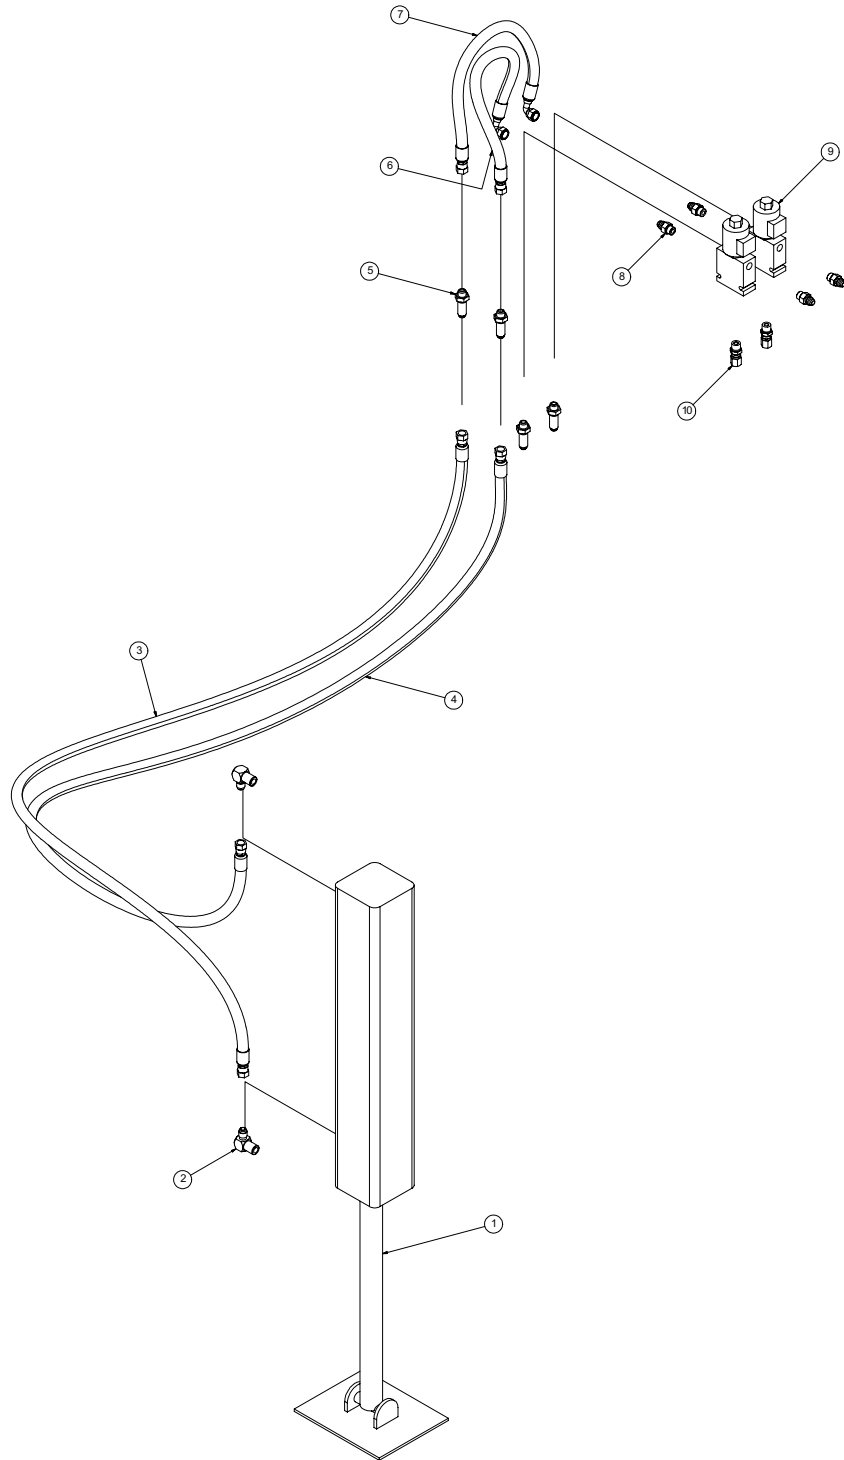

* NOT SHOWN

VACASSY902

Tools

Item	Qty	Number	Description	Item	Qty	Number	Description	
1	1	8030202	TOOL VAC REDUCTION STD COMPLETE	*	2	8040250	VACUUM HOSE ASSEMBLY 3" X 10'	
	1	8030635	TOOL VAC HEAD ASSY 3"		1	8030179	BANJO 3" MALE	
	2	8030486	QUICK DISCONNECT SS		1	8030392	BANJO 3" FEMALE	
	1	8031079	BANJO 3" MALE		2	8030240	HOSE ADAPTER 3"	
	1	8030392	BANJO 3" FEMALE		2	8041508	VACUUM HOSE 3" X 120"	
	1	8030928	TRIGGERASSEMBLY		*	1	8041830	HIGH PRESSURE WATER HOSE
	1	8030179	TOOL VAC REDUCTION LOWER ASSY		*	1	8030504	REDUCER 3/8"FP - 1/4"MP
	2	8030370	REDUCTION TOOL NOZZLE		*	1	8030487	Q.D. FEMALE 1/4"FP
	2	8031268	REDUCTION TOOL NOZZLE 45 DEG					
	1	8031079	BANJO 3" MALE		*			NOT SHOWN
	1	8040333	REDUCTION TOOL COLLAR					
	2	1	8030215		TOOL VAC SUCTION 3" COMPLETE			
	3	1	8030348		TOOL VAC SPRAY WAND COMPLETE			
	1	8030928	TRIGGERASSEMBLY					
	1	8030847	WAND					
	1	8031308	NOZZLE					

VACASSY701

Hydraulic Jack Option

Hydraulic Jack Option

Item	Qty	Number	Description
1	1	8041998	HYDRAULIC JACK CYLINDER
2	2	T400135	REDUCER 1/2"MB - 3/8"MJ
3	1	8042661	HOSE ASSY VAC 6-66 ST-90
4	1	8041442	HOSE ASSY VAC 6-60 ST-90
5	2	T400391	BULKHEAD, 3/8"MJ - 3/8"MJ
6	2	8040973	HOSE ASSY VAC 6-20 ST-90
7	4	T400037	UNION, 3/8"MB - 3/8"MJ
8	2	8041788	SOLENOID VALVE
9	2	8030512	UNION, 3/8"MB - 3/8"FJ
*	1	8041077	JACK SWITCH
*	1	8040185	RELAY
*	1	8040184	RELAY SOCKET
*	2	8031292	DIODE