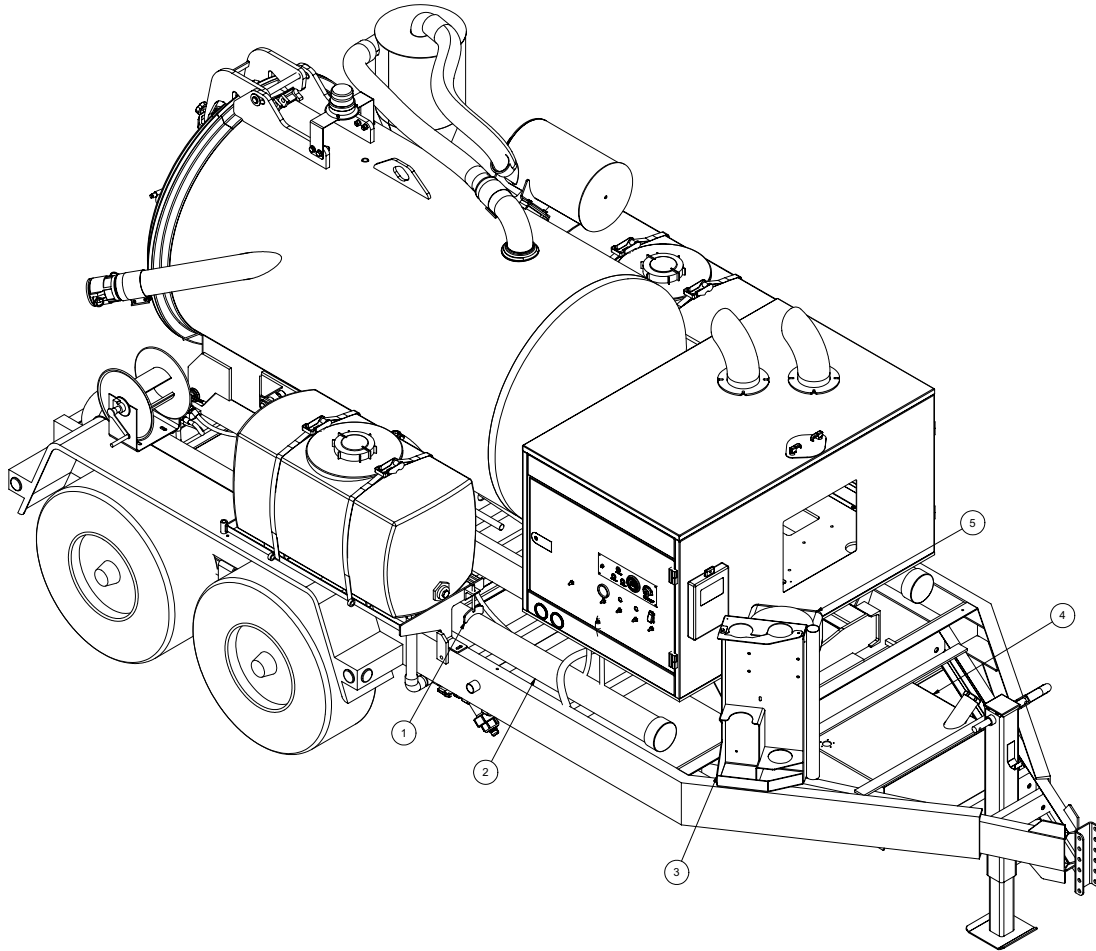

Trailer Assembly

V500LT