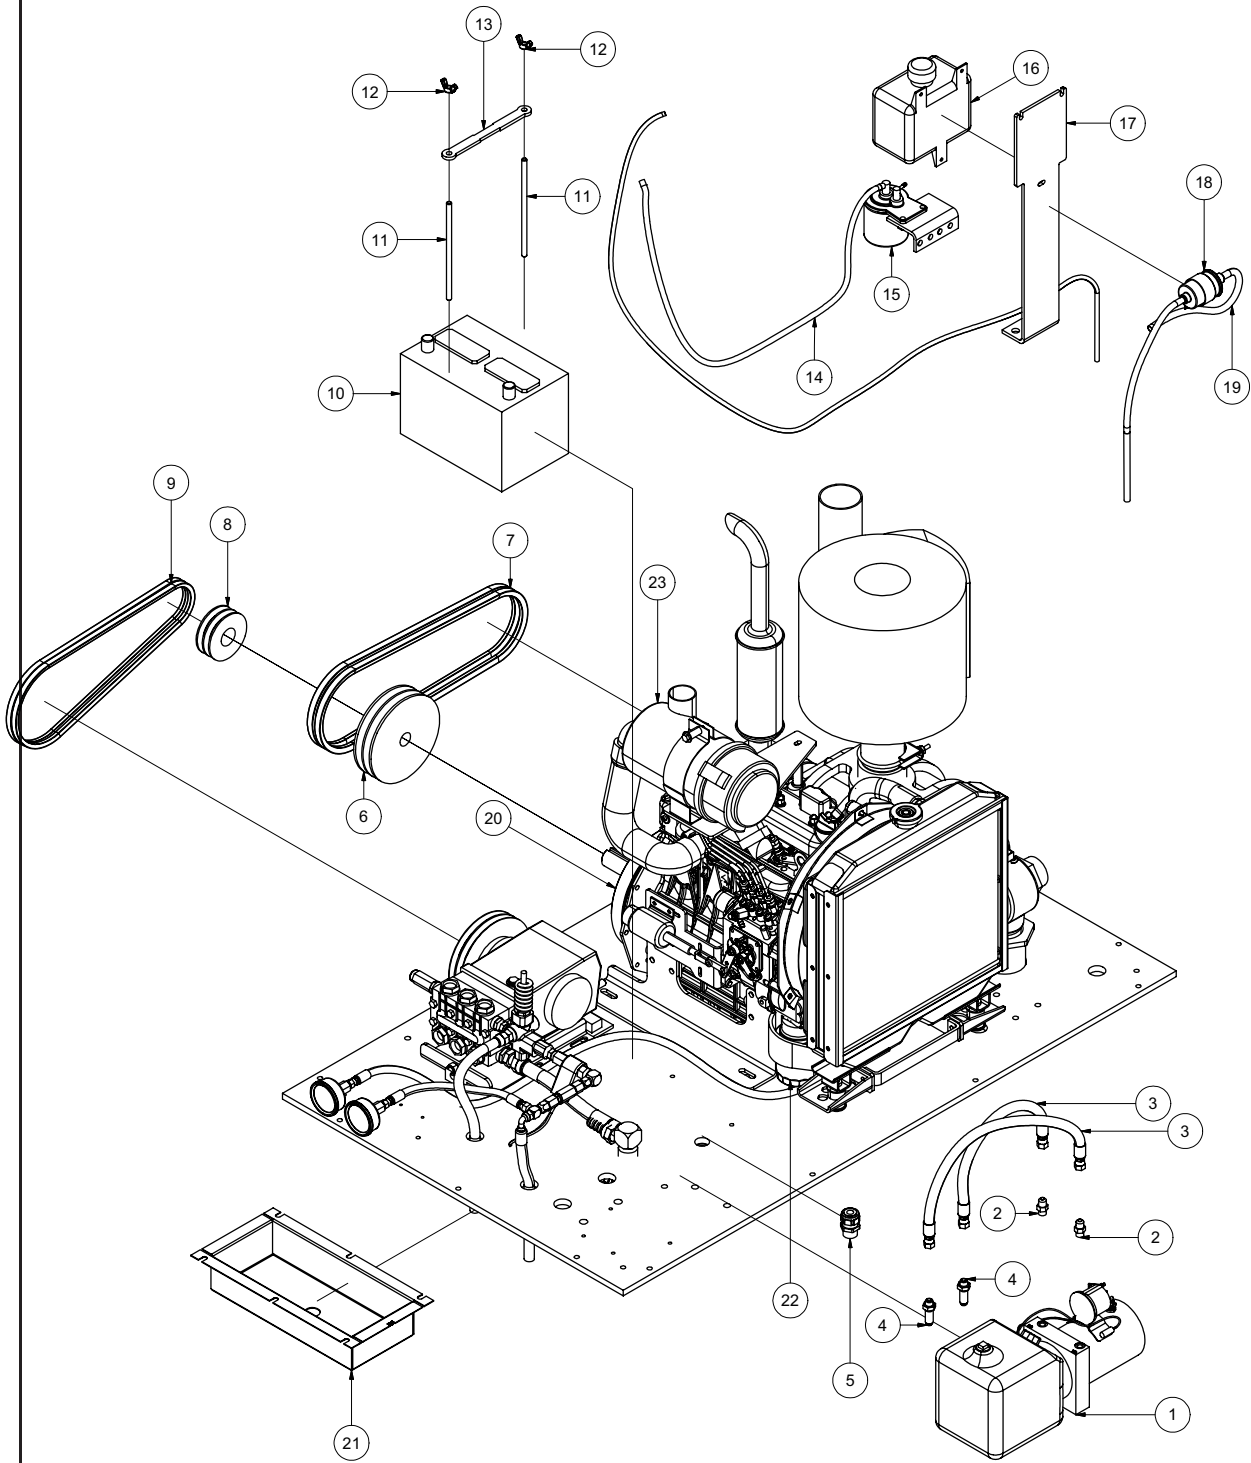

Power Pack Assembly

V500LT

VACASSY103

Power Pack Assembly

V500LT

ITEM	QTY	NUMBER	DESCRIPTION	ITEM	QTY	NUMBER	DESCRIPTION
1	1	8040486	HYDRAULIC POWER PACK, 12V	21	1	8040990	DRIP PAN
**	1	8041601	HYD DOOR OPTION 6QT POWER PACK		6	U000040	SCREW, HC 1/4 - 20 X .750
	2	U000420	SCREW, HC 3/8"-16 X 1"		6	U210020	WASHER, LOCK 1/4"
	2	U210060	WASHER, LOCK 3/8"		6	U200020	WASHER, FLAT 1/4"
	2	U200600	WASHER, FLAT 3/8"	22	1	T700075	KUBOTA OIL FILTE
2	2	T400037	UNION 6MB-6MJR	23	1	T700150	KUBOTAAIR FILTER ELEMENT
3	2	8040973	HOSE ASSY VAC 6-20 ST-90	*	4	8031392	ISOLATOR
4	2	T400391	BULKHEAD 6MP 6MP	*	4	U000560	SCREW, HC 3/8"-16 X 3"
5	1	X000112	CONNECTOR, PANEL 3/4 MNPT-3/4FNPT	*	4	8030389	WASHER,SNUBBING
	1	X000109	STRAIN RELIEF, 3/4"	*	4	U210060	WASHER, LOCK 3/8"
	1	X000108	3/4" COUPLING NUT	*	4	U100060	NUT, HEX 3/8-16
6	1	8040484	SHEAVE 6.95 DIA 2 GROOVE	*	8	U000420	SCREW, HC 3/8"-16 X 1"
	1	8040960	BUSHING 1-7/16" SDS	*	16	U200060	WASHER,FLAT 3/8"
	1	U410125	KEY 3/8" X 3/8" X 2"	*	8	U210060	WASHER,LOCK 3/8"
7	2	8040962	BELT BX46	*	8	U100060	NUT,HEX 3/8-16
8	1	8030970	SHEAVE 375DIA 2 GROOVE				
	1	8030971	BUSHING 1-7/16" H				
	1	U410125	KEY 3/8" X 3/8" X 2"				
9	2	8034157	BELT AX39	*			NOT SHOWN
10	1	X400050	BATTERY 31-MHD WORKAHOLIC	**			OPTION
	1	X300110	CABLE BATTERY VAC #711431 14"				
	1	X300242	CABLE BATTERY VAC #714134 42"				
11	2	8040684	ROD, BATTERY HOLD DOWN				
12	2	U130040	NUT, WING 3/8"-16				
13	1	8050016	BATTERY HOLD DOWN				
14	1	8040965	HOSE VAC FUEL 5/16-58				
	1	8040969	HOSE VAC FUEL 5/16-84				
	4	U800015	CLAMP, HOSE 04 - 5/8"				
15	1	T700045	KUBOTA FUEL FILTER				
	2	U000060	SCREW, HC 1/4"-20 X 1"				
	4	U200020	WASHER,FLAT 1/4"				
	2	U210020	WASHER, LOCK 1/4"				
16	1	8040645	TANK, OVERFLOW COOLANT				
	1	U000060	SCREW, HC 1/4"-20 X 1"				
	2	U000040	SCREW, HC 1/4"-20 X 3/4"				
	6	U200020	WASHER,FLAT 1/4"				
	3	U210020	WASHER, LOCK 1/4"				
	3	U100020	NUT, HEX 1/4"-20				
17	1	8040577	WATER REGULATOR/OVERFLOW BRACKET				
	2	U000817	SCREW, HC 1/2"-13 X 1"				
	2	U210100	WASHER, LOCK 1/2"				
	2	U200100	WASHER, FLAT 1/2"				
18	1	8030453	PUMP, ELECTRIC FUEL				
19	1	8040966	HOSE VAC FUEL 5/16-3				
	1	8040967	HOSE VAC FUEL 5/16-12				
	4	U800015	CLAMP, HOSE 04 - 5/8"				
20	1	8030342	KUBOTA V1505				
	1	8030342-1	MUFFLER				
	4	U000820	SCREW, HC 1/2"-13 X 1 1/4"				
	4	U210100	WASHER, LOCK 1/2"				
	4	U200100	WASHER, FLAT 1/2"				

VACASSY103