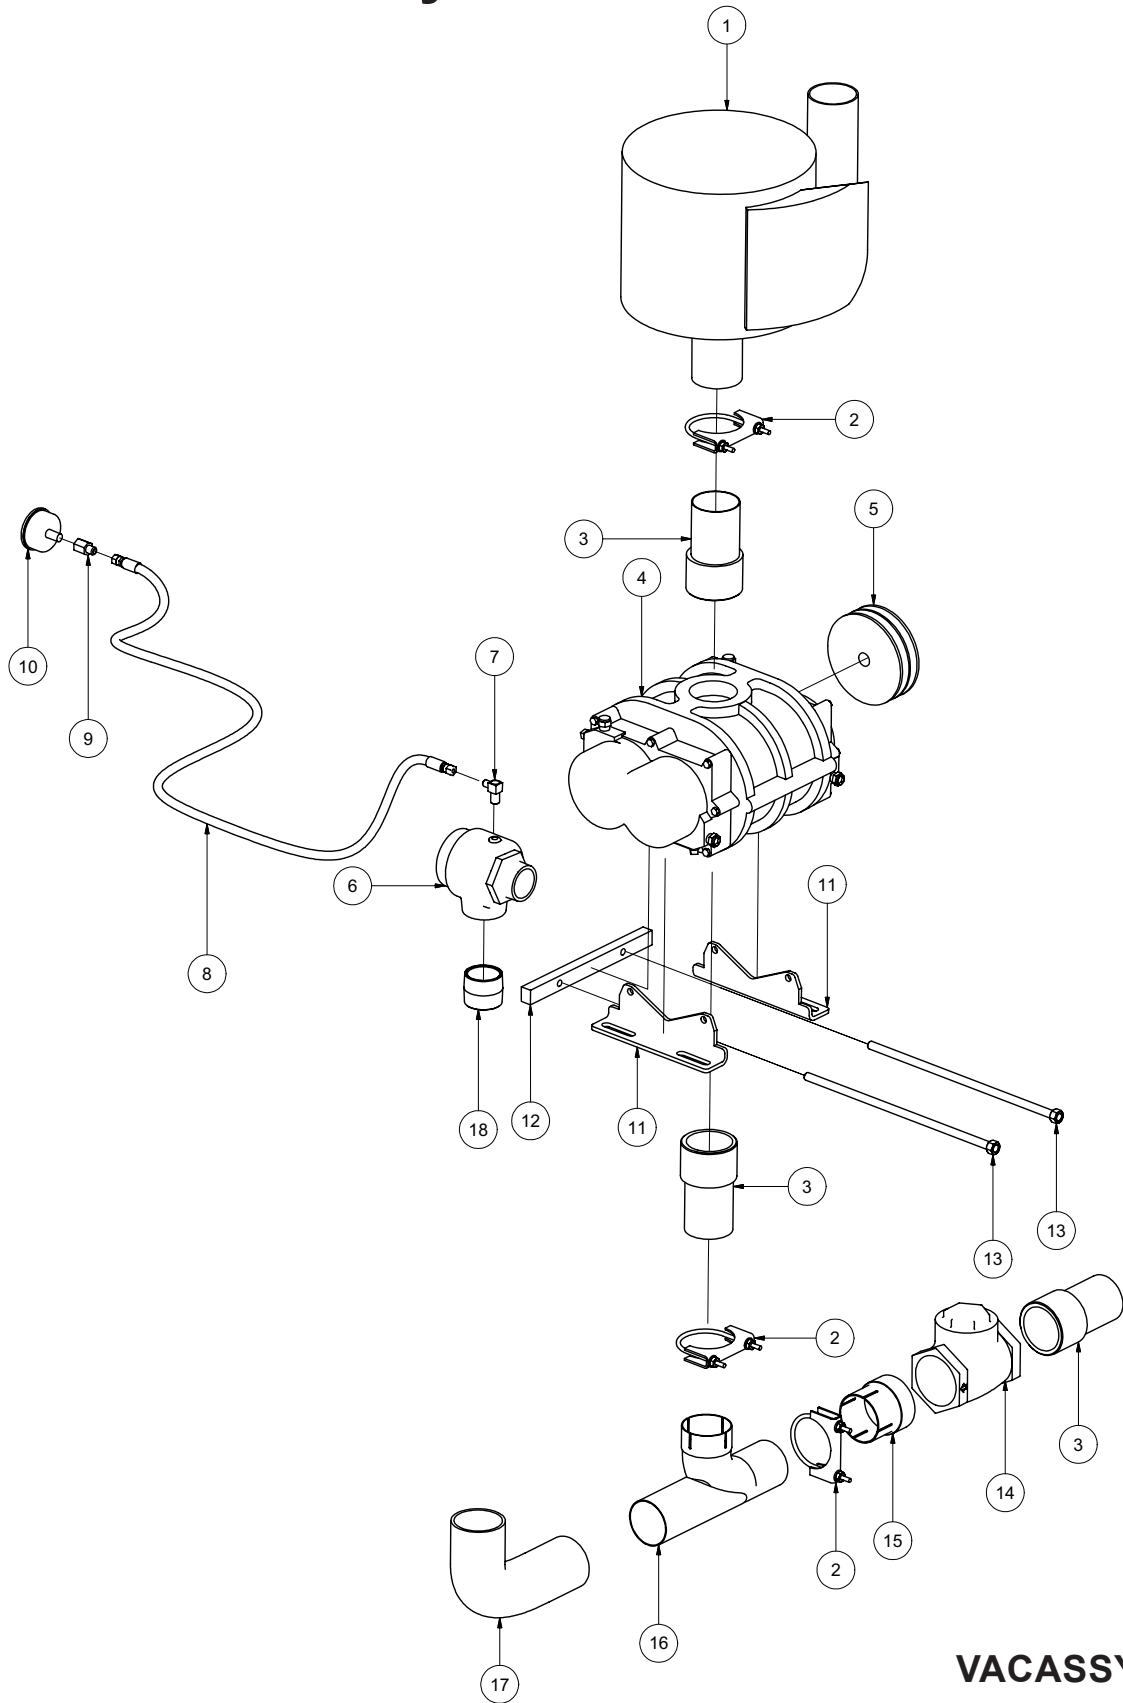

Blower Assembly

V500LT

VACASSY203

Blower Assembly

V500LT

ITEM	QTY	NUMBER	DESCRIPTION
1	1	8030332	SILENCER, 575 CFM, COWL
2	3	8030395	3" U-BOLT CLAMP
3	3	8030287	3" HOSE X 3" MNPT ADAPTER
4	1	8041250	BLOWER (MODEL 47)
	4	U000817	SCREW, HC 1/2"-13 X 1"
	4	U210100	WASHER, LOCK 1/2"
	4	U200100	WASHER, FLAT 1/2"
5	1	8040945	SHEAVE 5.95 DIA 2 GROOVE
	1	8040642	BUSHING 7/8" SDS
	1	U410042	KEY 3/16" X 3/16" X 2"
6	1	8030337	KUNKLE VALVE, 575 CFM
7	1	T401100	ELBOW 4MP 4MJ 90
8	1	8040970	HOSE ASSY VAC 4-70 ST-ST
9	1	8030483	UNION, 4FP 4MJ
10	1	8030371	VACUUM GAUGE
11	2	8040559	BLOWER FOOT (MODEL 47)
12	1	8040702	TENSION BLOCK 575 CFM
13	2	8040751	BLOWER TENSIONER ROD
14	1	8040799	CHECK VALVE 3" FNPT
15	1	8040788	EXHAUST ADAPTER 3"MNPT - 3"ID
16	1	8041033	HEADER INLET-BLOWER WELD'T
17	1	8040984	3" INLET HEADER HOSE
18	1	8030409	2" CLOSE NIPPLE

VACASSY203