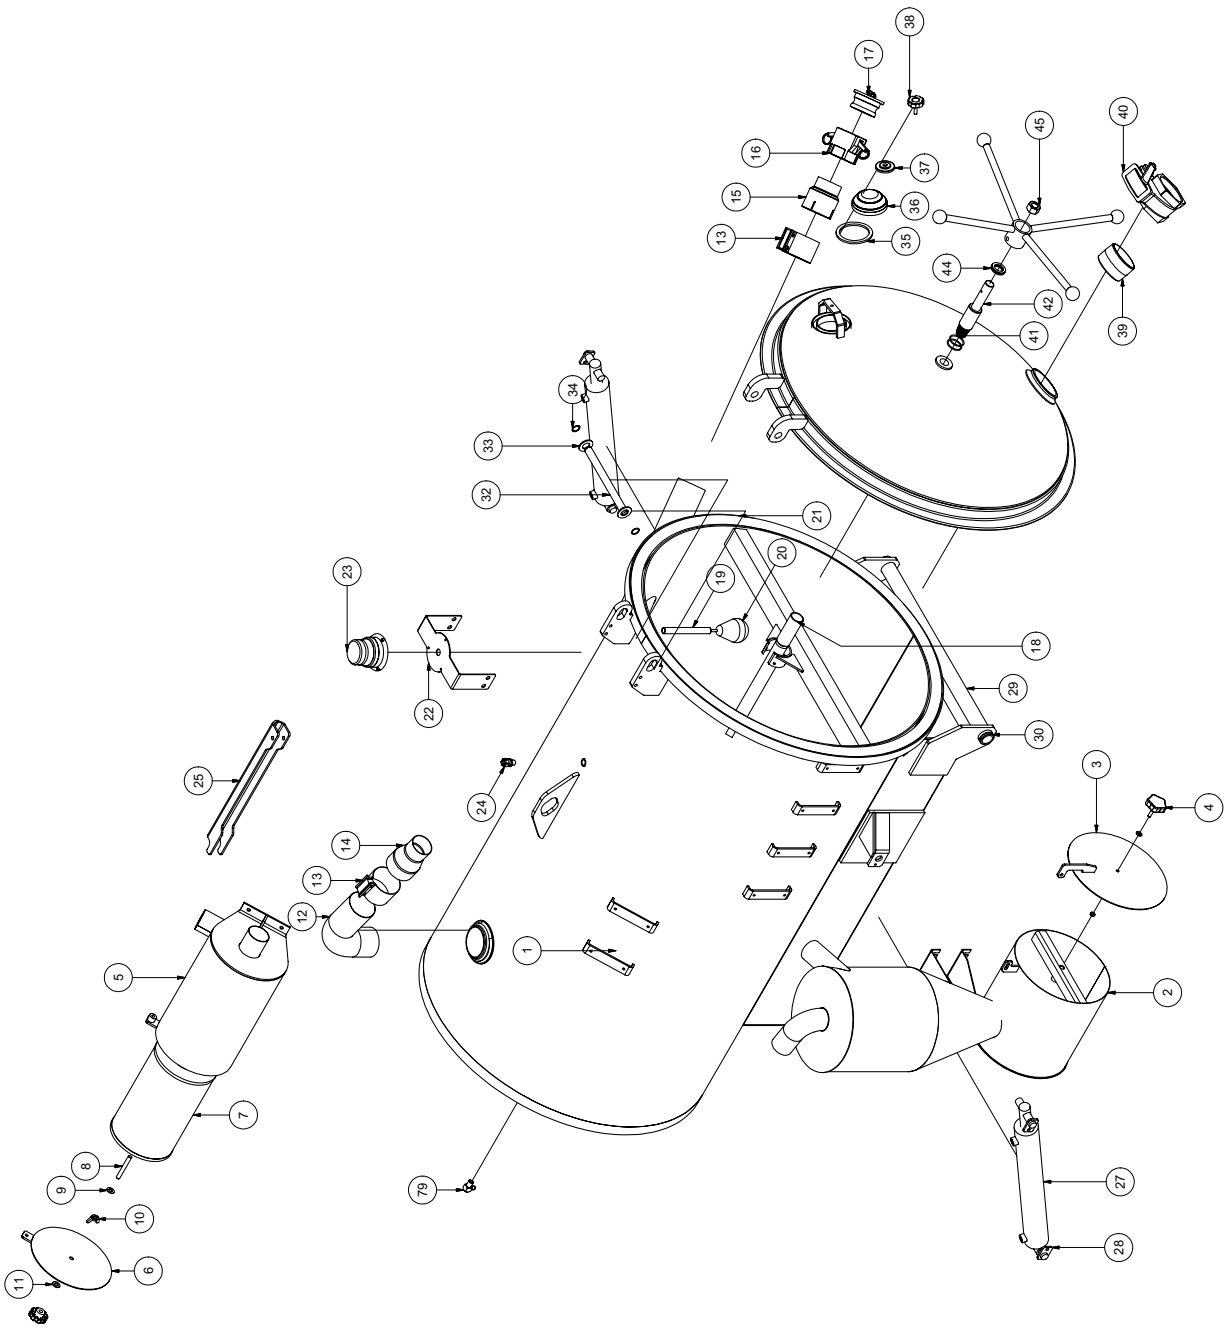

Tank and Door Assembly

V500

VACASSY002

Tank and Door Assembly

V500

ITEM#	QTY	NUMBER	DESCRIPTION	ITEM#	QTY	NUMBER	DESCRIPTION
1	1	8040821	TANK	24	1	X000113	1/2" STRAIN RELIEF
2	1	8040313	CYCLONE SEPARATOR HOUSING	25	1	8041212	SAFETY BRACE
	4	U000420	SCREW, HC 3/8-16 X 1.00	1	1	8041213	CLIP, SAFETY
	4	U200600	WASHER, FLAT 3/8"				N/A
3	1	8041272	CYCLONE SEPARATOR DOOR	26	2	8030359	SPOIL TANK HYDRAULIC CYLINDER
	1	8041444	CYCLONE SEPARATOR DOOR SEAL	27	4	T401270	ELBOW, 90 8MB-6MJ
4	1	8041197	CYCLONE KNOB	1	1	8041452	HOSE ASSY VAC 6-70 ST-90
	1	8041231	WASHER, BONDED SEALING 3/8"	1	1	8041453	HOSE ASSY VAC 6-89 ST-90
	1	U210061	NUT, HEX NY 3/8"-16	1	1	8041454	HOSE ASSY VAC 6-84 ST-ST
5	1	8040326	AIR FILTER HOUSING	1	1	8041455	HOSE ASSY VAC 6-104 ST-ST
	4	U000420	SCREW, HC 3/8-16 X 1.00	28	4	8030128	CYLINDER PIN
	4	U200600	WASHER, FLAT 3/8"	4	4	U000400	SCREW, HC 3/8-16 X 0.75
6	1	8041534	AIR FILTER HOUSING DOOR	4	4	U210060	WASHER, LOCK 3/8"
	1	8041357	AIR FILTER HOUSING DOOR SEAL	29	1	8030038	TANK PIVOT ROD
	1	8041218	AIR FILTER KNOB	30	2	8030363	2" SPIRAL SNAP RING
7	1	8031178	AIR FILTER ELEMENT	31	1	8040843	DOOR
8	1	8040302	THREADED ROD	32	1	8040058	DOOR HINGE ROD
9	1	U200100	WASHER, FLAT 1/2"	33	2	U200171	DOOR HINGE WASHER
10	1	8041219	WING NUT, 1/2-13	34	2	8030362	1" SNAP RING
11	1	8041232	BONDED SEALING WASHER	35	1	8032007	4" COUPLER GASKET
12	1	8040786	EXHAUST ELBOW	36	1	8031048	SIGHT GLASS
13	2	8030400	4" BAND CLAMP	37	1	8031047	SIGHT GLASS PLATE
14	1	8040791	EXHAUST TUBE REDUCER	38	1	8031046	SIGHT GLASS HAND WHEEL
15	1	8031044	3" SUCTION PORT ADAPTER	39	1	8030431	4" CLOSE NIPPLE
16	1	8030392	3" FEMALE COUPLER	40	1	8030916	GATE VALVE
17	1	8030393	3" COUPLING PLUG	41	2	W200120	ORING #225 BUNA
	1	8041485	LANYARD CABLE	42	1	8040306	DOOR STRIKER
18	1	8040868	TANK ROD	43	1	8040235	DOOR HANDLE
	1	8030446	O-RING #328 BUNA	2	2	U010040	SCREW, HSH 5/16-18 X 0.50
	4	U000880	SCREW, HC 1/2-13 X 2.00	4	4	J400060	KNOB
	4	U100120	NUT, HEX 1/2-13	44	3	8030174	SPACER
	8	U200100	WASHER, FLAT 1/2"	45	1	U120060	LOCKNUT, NYLON 1" - 8
	3	U010055	SCREW, HSH 5/16-18 X 1.50	79	1	8030498	ELBOW, 90 3/8MP 3/8MJ
	3	8030369	TANK CLEANOUT NOZZLES	*	1	8041445	HOSE VAC KANAFLEX 3-36
19	1	8041471	HIGH LEVEL FLOAT SWITCH TUBE	*	1	8041510	HOSE VAC KANAFLEX 3-166
	1	8041291	BUSHING, RUBBER	*	1	8041511	HOSE VAC KANAFLEX 3-44
20	1	8030531	HIGH LEVEL FLOAT SWITCH	*	1	8041461	CABLE VAC SO4-216
21	1	8040874	DOOR SEAL	*	1	8031242	WORKLIGHT
22	1	8040017	STROBE LIGHT BRACKET	*	1	8041509	TANK CLEARANCE LIGHT
	4	U000880	SCREW, HC 1/2-13 X 2.00	*	1	8041354	TANK CLEARANCE LIGHT BRACKET
	4	U200100	WASHER, FLAT 1/2"				
	4	U210111	WASHER, LOCK 1/2"				
	4	U100120	NUT, HEX 1/2-13				
23	1	8030347	STROBE LIGHT				
	3	U010006	SCREW, PHILLIPS #10-24 X 1"				
	3	U210005	WASHER, LOCK #10				
	3	U100010	NUT, HEX #10-24				

* ITEM NOT SHOWN

VACASSY002