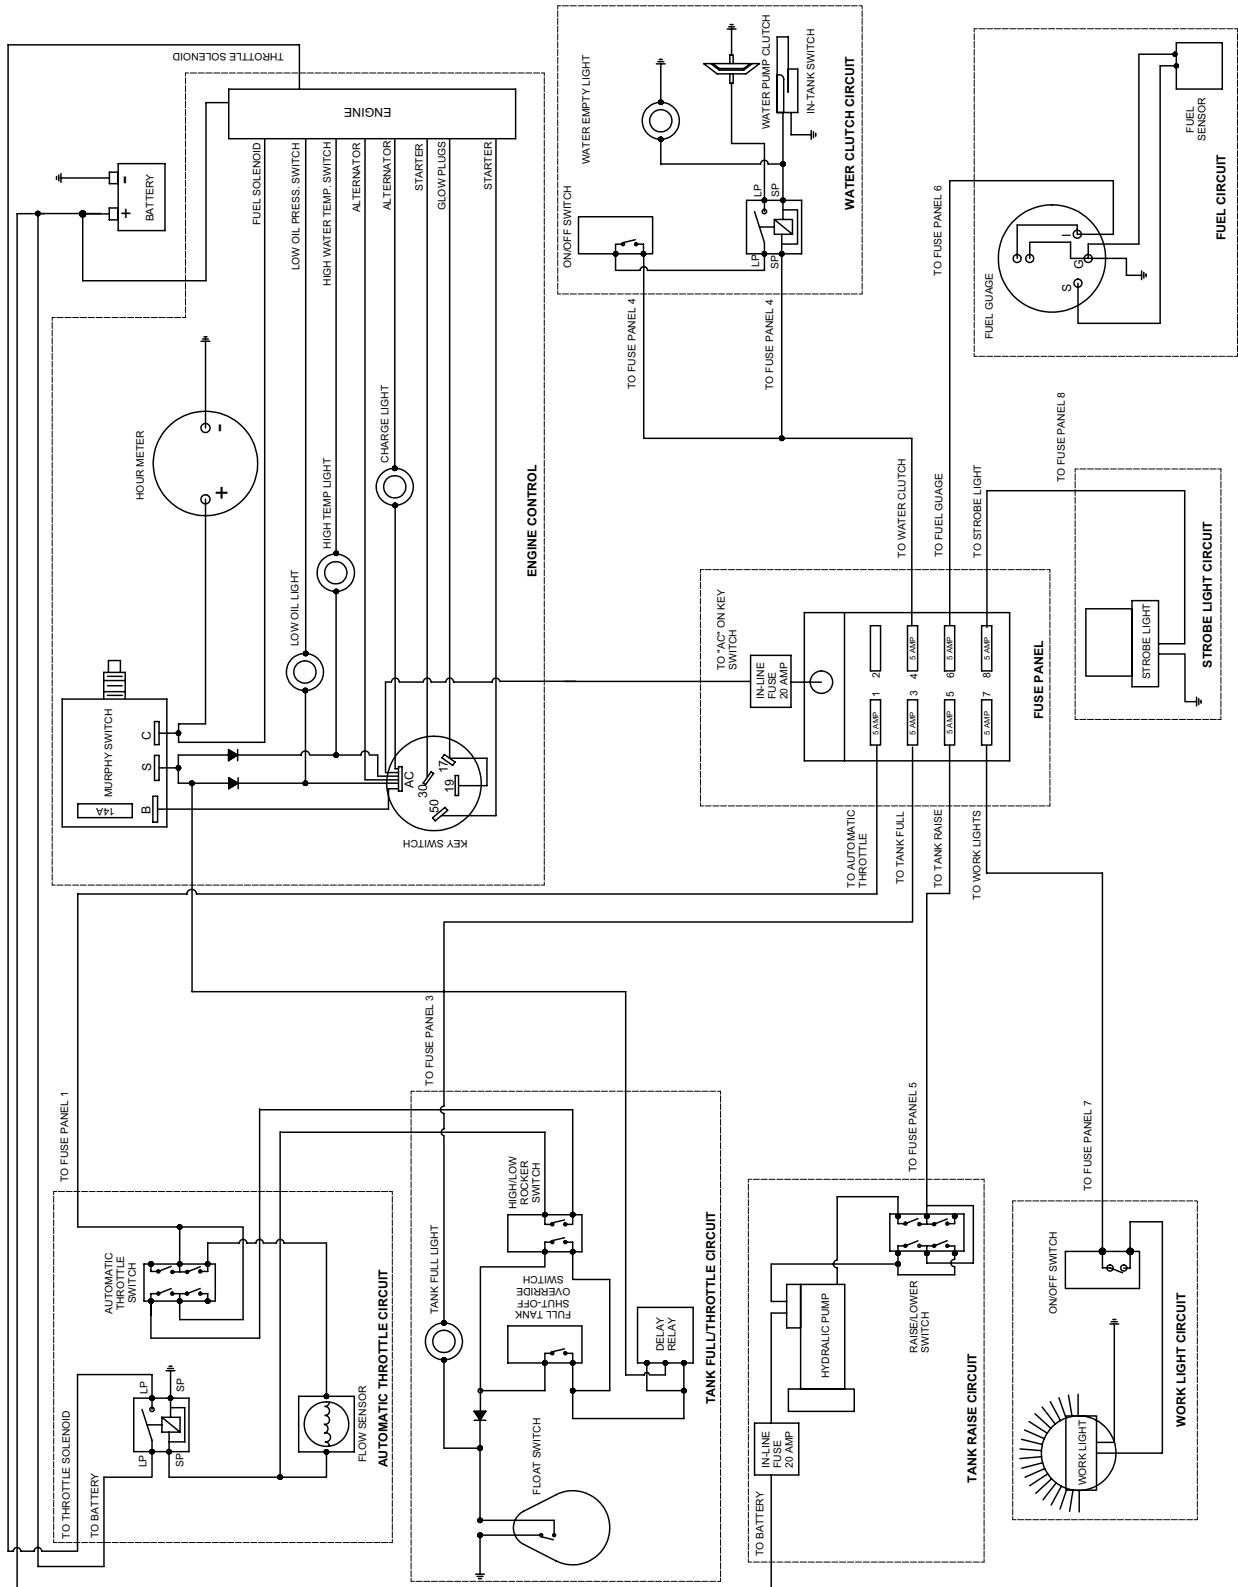

WIRING SCHEMATIC