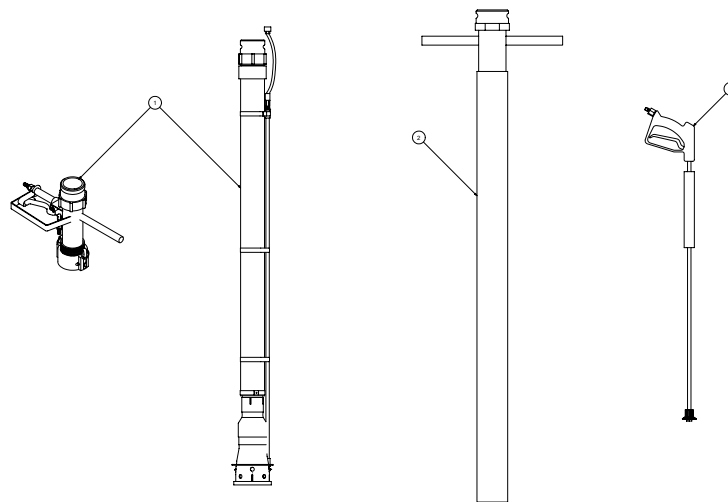

Trailer Assembly

V500LT

VACASSY902

Tools

VACASSY701