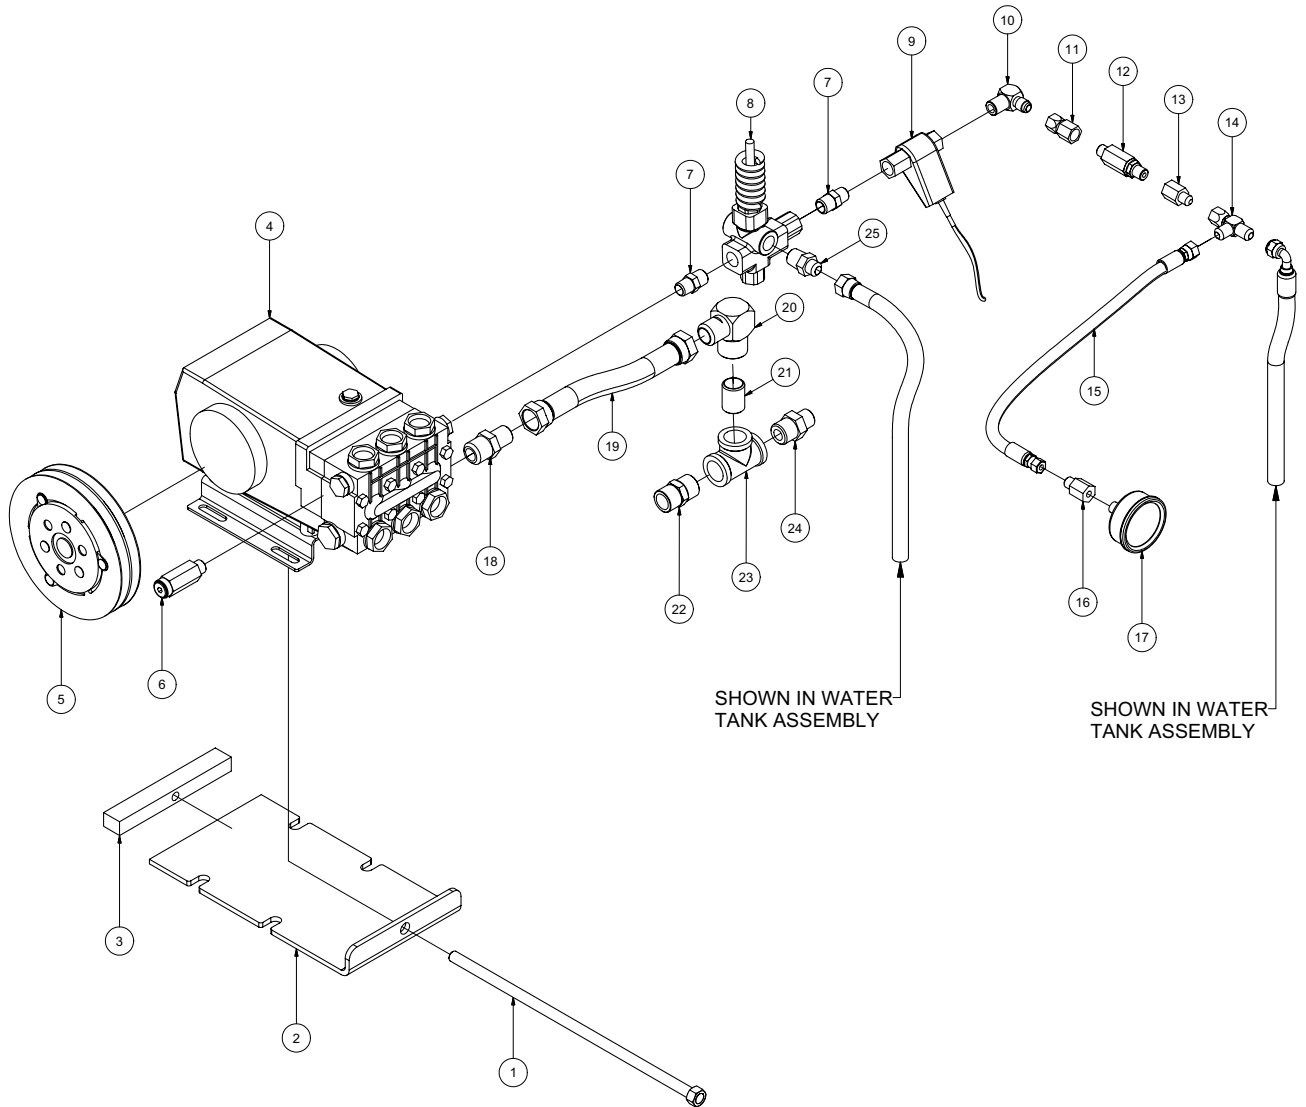

VACASSY103

Blower Assembly

V500LT

VACASSY203

Blower Assembly

V500LT

ITEM	QTY	NUMBER	DESCRIPTION
1	1	8030332	SILENCER, 575 CFM, COWL
2	3	8030395	3" U-BOLT CLAMP
3	3	8030287	3" HOSE X 3" MNPT ADAPTER
4	1	8041250	BLOWER (MODEL 47)
	4	U000817	SCREW, HC 1/2"-13 X 1"
	4	U210100	WASHER, LOCK 1/2"
	4	U200100	WASHER, FLAT 1/2"
5	1	8040945	SHEAVE 5.95 DIA 2 GROOVE
	1	8040642	BUSHING 7/8" SDS
	1	U410042	KEY 3/16" X 3/16" X 2"
6	1	8030337	KUNKLE VALVE, 575 CFM
7	1	T401100	ELBOW 4MP 4MJ 90
8	1	8040970	HOSE ASSY VAC 4-70 ST-ST
9	1	8030483	UNION, 4FP 4MJ
10	1	8030371	VACUUM GAUGE
11	2	8040559	BLOWER FOOT (MODEL 47)
12	1	8040702	TENSION BLOCK 575 CFM
13	2	8040751	BLOWER TENSIONER ROD
14	1	8040799	CHECK VALVE 3" FNPT
15	1	8040788	EXHAUST ADAPTER 3"MNPT - 3"ID
16	1	8041033	HEADER INLET-BLOWER WELD'T
17	1	8040984	3" INLET HEADER HOSE
18	1	8030409	2" CLOSE NIPPLE

VACASSY203

Water Pump Assembly

V500LT

VACASSY302

Water Pump Assembly

V500LT

ITEM	QTY	NUMBER	DESCRIPTION
1	1	8040751	WATER PUMP TENSIONER ROD
2		N/A	N/A
3	1	8040893	WATER PUMP TENSIONER BLOCK
4	1	8031279	WATER PUMP
	4	U000420	SCREW, HC 3/8"-16 X 1"
	4	U210060	WASHER, LOCK 3/8"
	4	U200600	WASHER, FLAT 3/8"
5	1	8030961	WATER PUMP CLUTCH
	1	U410094	KEY 5/16" X 5/16" X 1 3/8"
6	1	8030340	SAFETY RELIEF VALVE 6GPM
7	2	T400805	UNION, 8MP 6MP
8	1	8030341	UNLOADER VALVE
9	1	8031267	FLOW SWITCH
10	1	T401102	ELBOW, 6MJ 6MP
11	1	8031125	UNION, 6FJ 4FP
12	1	8030923	HIGH PRESSURE WATER FILTER
13	2	8031126	UNION, 4FP 6MJ
14	1	T402153	TEE, 6MJ 6MJ 6FJ
15	1	8040971	HOSE ASSY VAC 4-19 ST-ST 6FJ
16	1	8030483	UNION, 4FP 4MJ
17	1	8030372	WATER PRESSURE GAUGE 1/4NPT
18	1	T400070	UNION, 8MP 12MJ
19	1	8040972	HOSE VAC PUSH 12-8 1/2
	2	8030525	FITTING, HOSE #12FJ PUSH LOCK
20	1	T401180	ELBOW, 12MP 12MJ
21	1	T421020	NIPPLE, PIPE 12MP 12MP
22	1	T400100	UNION, 12MP 12MJ
23	1	T402160	TEE 12FP 12FP 12FP
24	1	T404030	UNION, 12MP 8MP
25	1	T400040	UNION, 8MP 8MJ