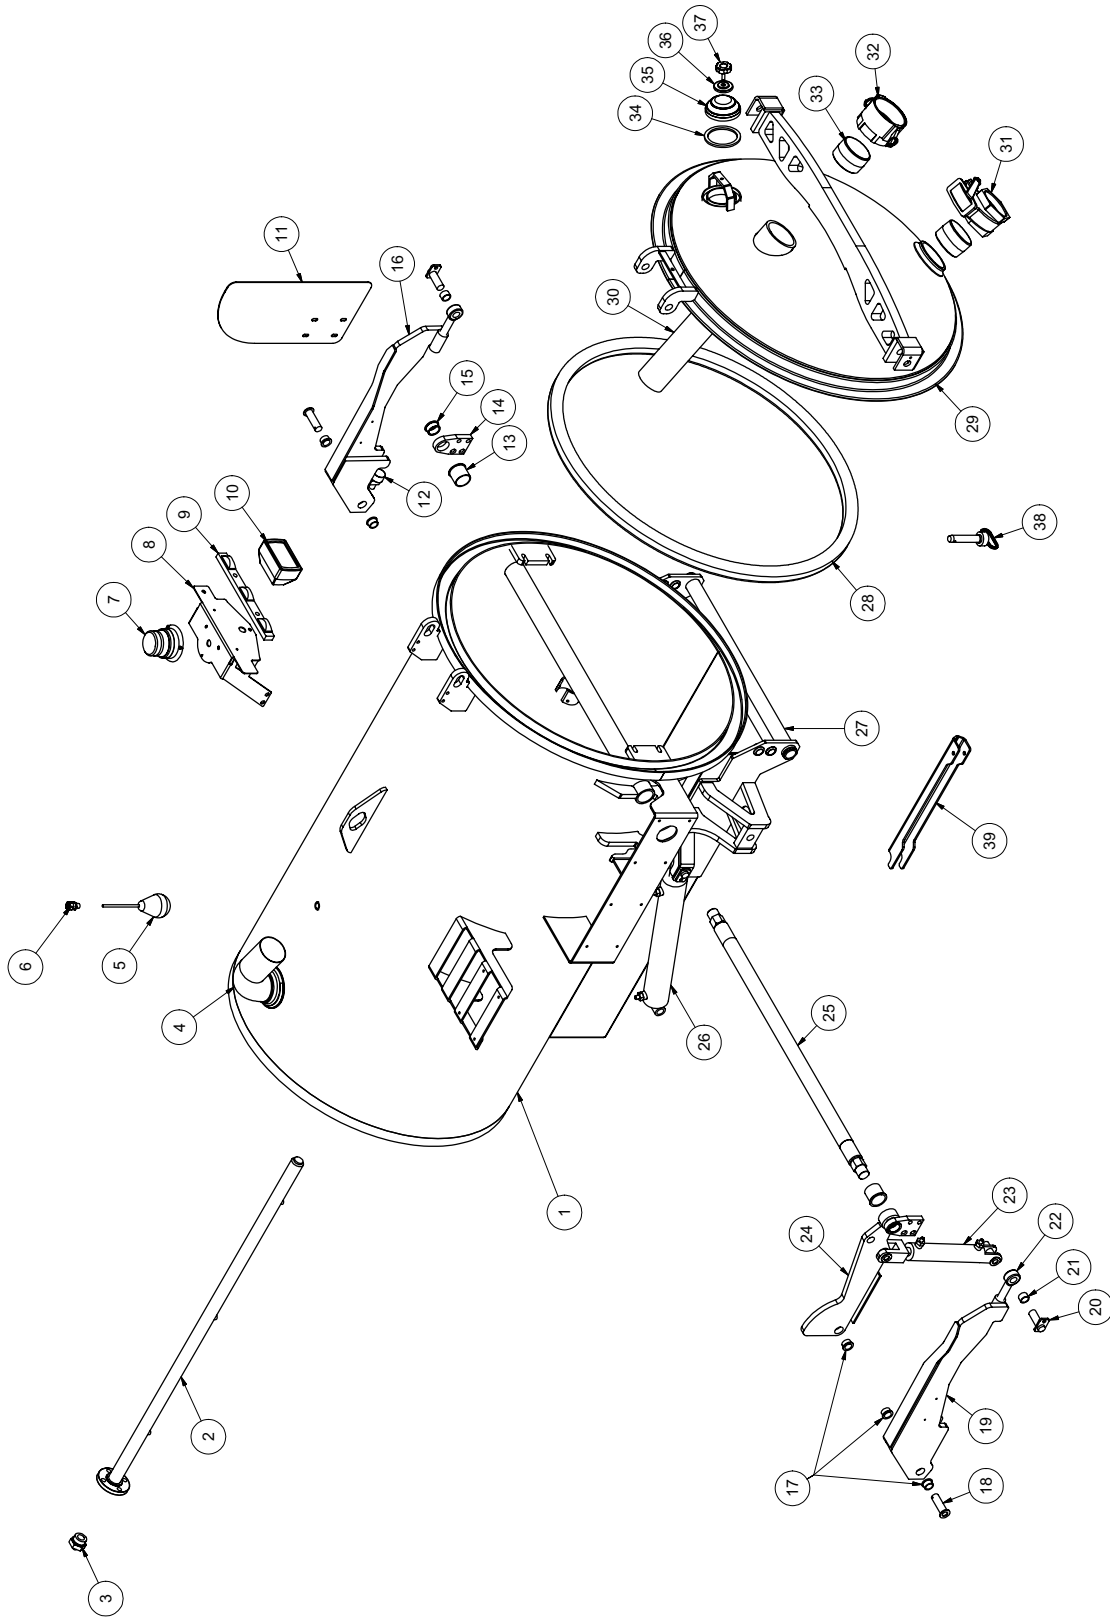

Hydraulic Door Option

V500

Hydraulic Door Option

V500

ITEM#	QTY	NUMBER	DESCRIPTION	ITEM#	QTY	NUMBER	DESCRIPTION
1	1	8041292	TANK	25	1	8041607	LINKAGE CROSS TUBE
2	1	8041566	TANK ROD	26	2	8030359	SPOIL TANK HYDRAULIC CYLINDER
	1	8030446	O-RING #328 BUNA	4	4	T401270	ELBOW, 90 8MB-6MJ
4	4	U000880	SCREW, HC 1/2"-13 X 2"	4	4	8043301	HOSE ASSY VAC 6-56 ST-ST
4	4	U100120	NUT, HEX 1/2"-13	2	2	8043302	HOSE ASSY VAC 6-78 ST-ST
8	8	U200100	WASHER, FLAT 1/2"	4	4	T402154	TEE 3/8 MJIC - 3/8 MJIC - 3/8 MJIC
3	3	U010055	SCREW, HSH 5/16-18 X 1 1/2"	2	2	T400022	REDUCER 3/8 FJIC - 1/4 MJIC
3	3	8043166	TANK CLEANOUT NOZZLES	4	4	8030128	CYLINDER PIN
3	1	T400261	REDUCER 1"MSAE - 3/8"MJIC	4	4	U000400	SCREW, HC 3/8-16 X 0.75
4	1	8040786	EXHAUST ELBOW	4	4	U210060	WASHER, LOCK 3/8"
5	1	8030531	HIGH LEVEL FLOAT SWITCH	27	1	8030038	TANK PIVOT ROD
1	1	8040769	HIGH LEVEL FLOAT TUBE	2	2	8030363	2" SPIRAL SNAP RING
1	1	8041291	BUSHING, RUBBER	28	1	8041765	DOOR SEAL
6	1	X000113	1/2" STRAIN RELIEF	29	1	8042064	DOOR
7	1	8030347	STROBE LIGHT	1	1	8040058	DOOR HINGE ROD
8	1	8041753	STROBE LIGHT BRACKET	6	6	U200171	WASHER, FLAT 1" SAE
4	4	U000880	SCREW, HC 1/2"-13 X 2"	2	2	U500020	1" SNAP RING
3	3	U010006	SCREW, PHILLIPS #10-24 X 1"	30	1	8041661	INLET TUBE
3	3	U210005	WASHER, LOCK #10	31	1	8030916	GATE VALVE
3	3	U100010	NUT, HEX #10-24	32	1	8032005	4" FEMALE COUPLER
9	1	8041509	TANK CLEARANCE LIGHT	1	1	8032007	4" COUPLER GASKET
10	1	8031242	WORK LIGHT	33	4	8030431	4" CLOSE NIPPLE
11	1	8041635	HYD ARM GUARD	34	1	8032007	SIGHT GLASS GASKET
12	2	W000020	CAM ROLLER 1 1/4"	35	1	8031048	SIGHT GLASS
2	2	U160019	1/2"-20 NY-LOCK NUT	36	1	8031047	SIGHT GLASS PLATE
13	2	8041602	2" FLANGED BUSHING	37	1	8031046	SIGHT GLASS HAND WHEEL
14	2	8041621	OUTER BEARING PLATE	38	1	8041626	DOOR SAFETY PIN
8	8	8042008	1-1/2" SHIMS	1	1	8041485	LANYARD CABLE
8	8	U000840	SCREW, HC 1/2"-13 X 1 1/2"	39	1	8041212	SAFETY BRACE
8	8	U210100	WASHER, 1/2" LOCK	1	1	8041213	CLIP, SAFETY
8	8	U200100	WASHER, 1/2" FLAT				
15	2	8041724	1-1/2" FLANGED BUSHING				
16	1	8041369	LONG LINKAGE CURBSIDE				
1	1	8041770	PLASTIC WEAR PLATE				
2	2	U010800	SCREW, SFH 1/4"-20 X 3/4"				
17	8	8041524	1" BUSHING				
18	6	8042489	HYD DOOR PIN				
6	6	U340050	3/16" LYNCH PIN				
19	1	8041375	LONG LINKAGE STREETSIDE				
1	1	8041770	PLASTIC WEAR PLATE				
2	2	U010800	SCREW, SFH 1/4"-20 X 3/4"				
20	2	8042171	DOORARM PIN				
2	2	U000400	SCREW, HC 3/8-16 X 0.75				
2	2	U210060	WASHER, LOCK 3/8"				
21	2	8041524	BUSHING 1"				
22	2	8041328	1" ROD END				
12	12	U200171	WASHER, FLAT 1" SAE				
23	2	8041327	DOOR LOCK CYLINDERS				
4	4	T400611	REDUCER 1/2"MSAE - 1/4"MJIC				
2	2	8043303	HOSE ASSY VAC 4-36 ST-ST				
2	2	8043304	HOSE ASSY VAC 4-47 ST-ST				
2	2	8043305	HOSE ASSY VAC 4-67 ST-ST				
2	2	T402035	TEE 1/4 MJIC - 1/4 MJIC - 1/4 MJIC				
24	2	8041604	SHORT LINKAGE