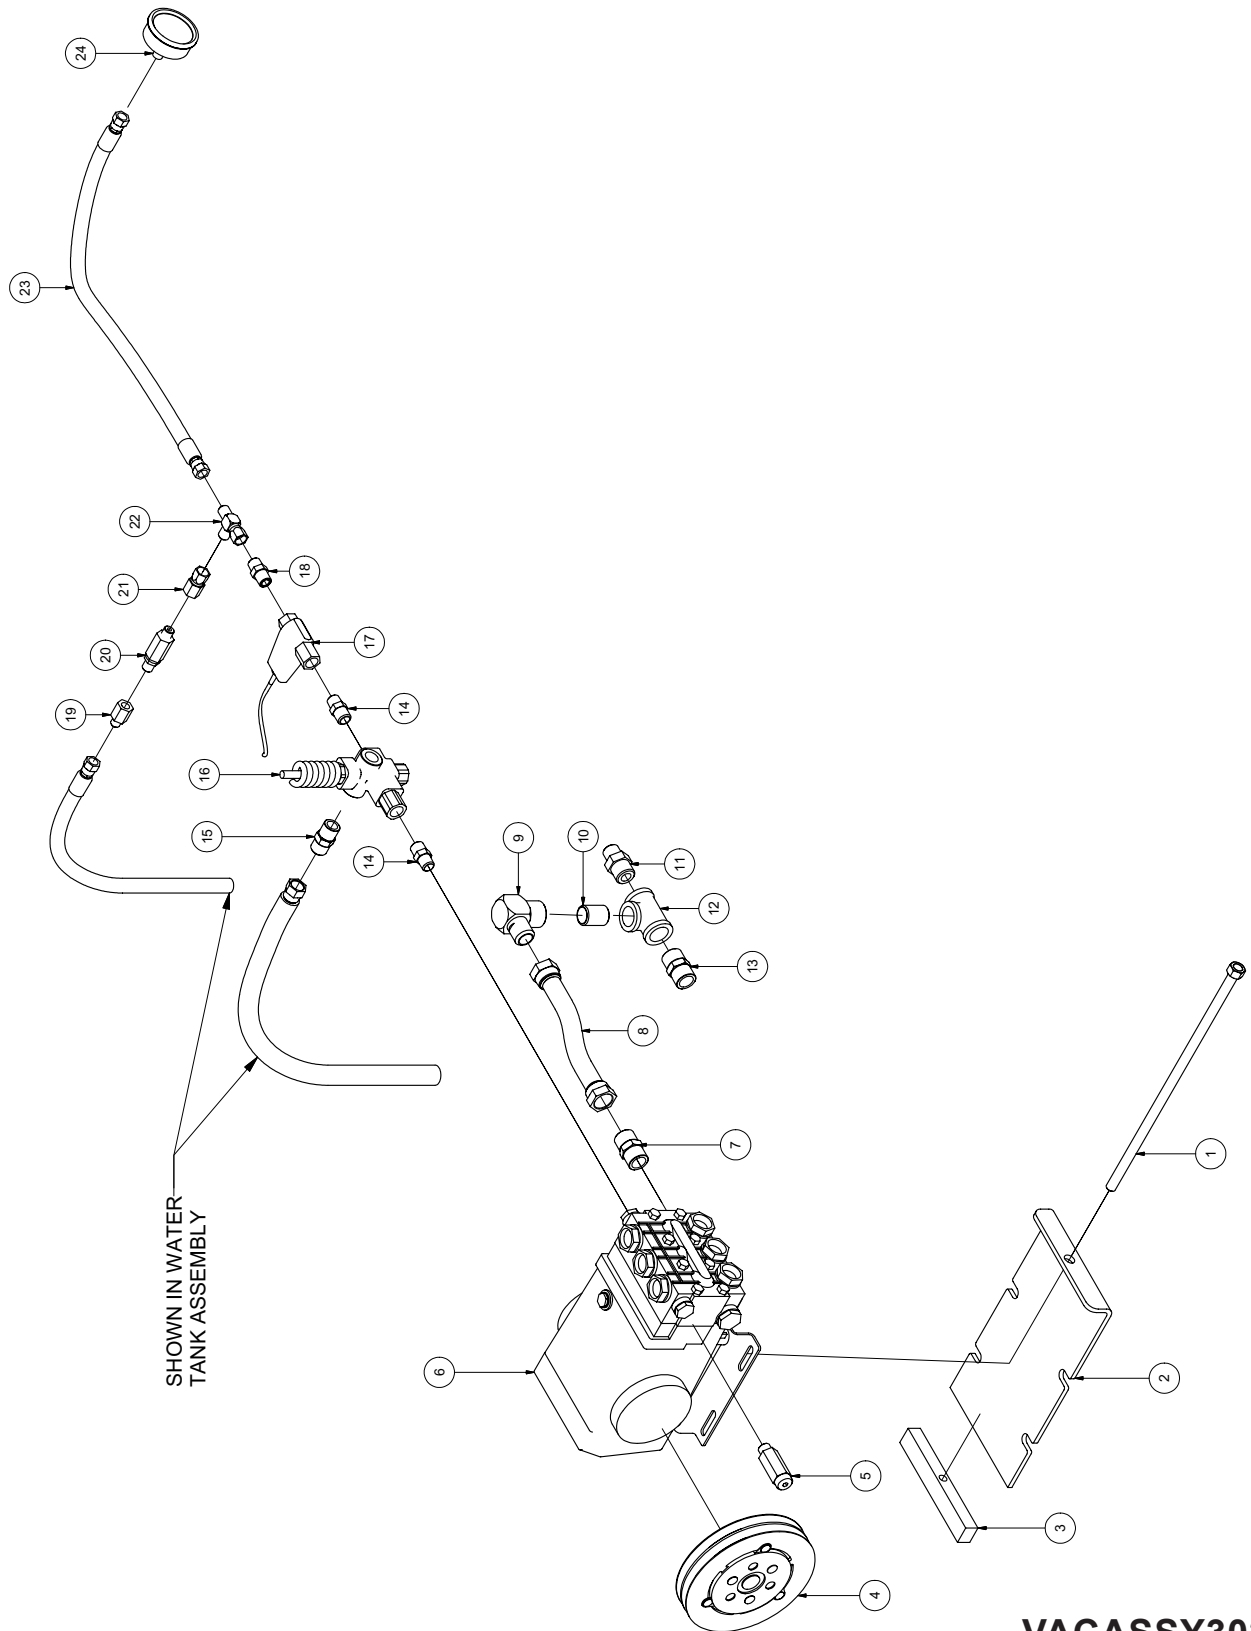

Water Pump Assembly

5.6 GPM

VACASSY302

Water Pump Assembly

5.6 GPM

ITEM	QTY	NUMBER	DESCRIPTION
1	1	8040751	WATER PUMP TENSIONER ROD
2	1	8040892	WATER PUMP TENSIONER PLATE
3	1	8040893	WATER PUMP TENSIONER BLOCK
4	1	8030961	WATER PUMP CLUTCH
	1	U410094	KEY 5/16" X 5/16" X 1 3/8"
5	1	8030340	SAFETY RELIEF VALVE 6GPM
6	1	8031279	WATER PUMP
	4	U000420	SCREW, HC 3/8"-16 X 1"
	4	U210060	WASHER, LOCK 3/8"
	4	U200600	WASHER, FLAT 3/8"
7	1	T400070	UNION, 8MP 12MJ
8	1	8040972	HOSE VAC PUSH 12-8 1/2
	2	8030525	FITTING, HOSE #12FJ PUSH LOCK
9	1	T401180	ELBOW, 12MP 12MJ
10	1	T421020	NIPPLE, PIPE 12MP 12MP
11	1	T404030	UNION, 12MP 8MP
12	1	T402160	TEE 12FP 12FP 12FP
13	1	T400100	UNION, 12MP 12MJ
14	2	T400805	UNION, 8MP 6MP
15	1	T400040	UNION, 8MP 8MJ
16	1	8030341	UNLOADER VALVE
17	1	8031267	FLOW SWITCH
18	1	T400803	UNION, 6MP 6MP
19	1	8031126	UNION, 4FP 6MJ
20	1	8030923	HIGH PRESSURE WATER FILTER
21	1	8031125	UNION, 6FJ 4FP
22	1	T402153	TEE, 6MJ 6MJ 6FJ
23	1	8040971	HOSE ASSY VAC 4-19 ST-ST 6FJ
24	1	8030372	WATER PRESSURE GAUGE 1/4NPT

VACASSY302