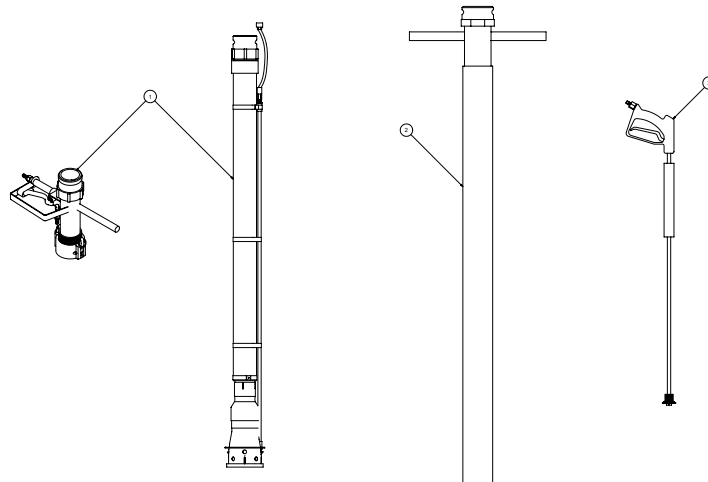

Skid Assembly

VACASSY914

Tools

VACASSY702