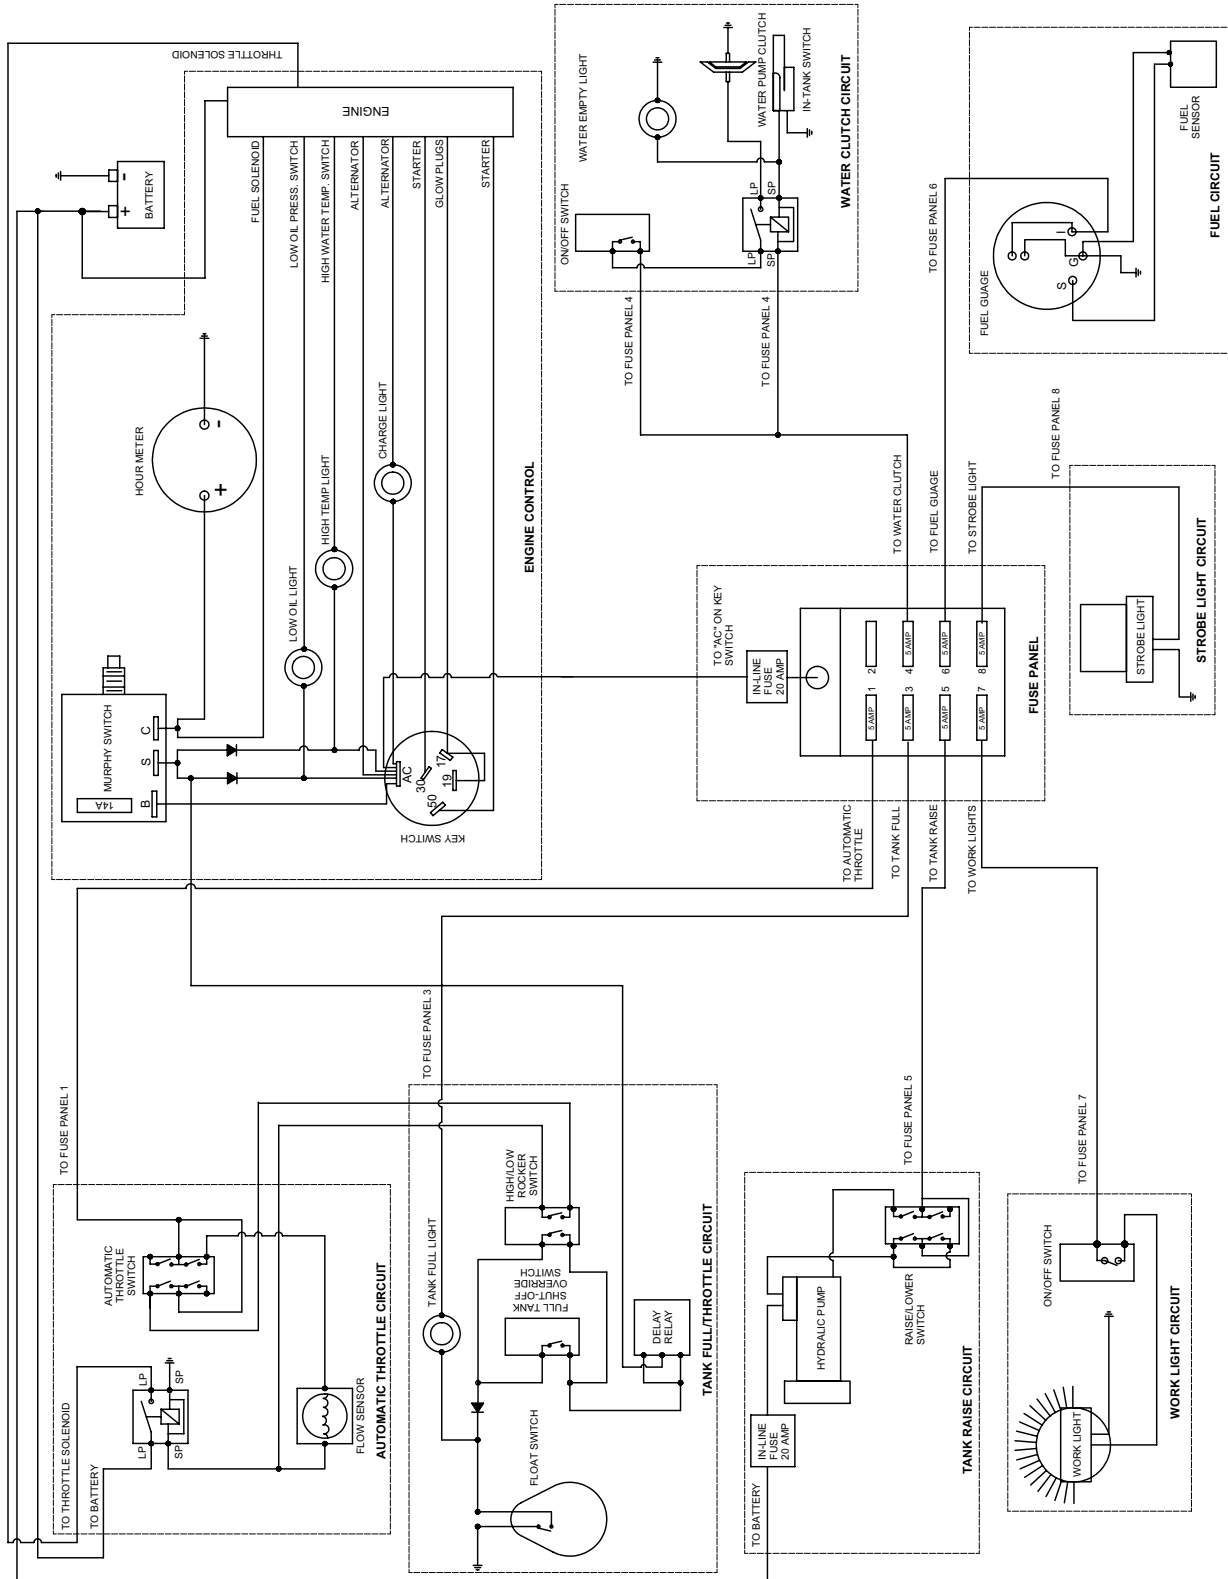

WIRING SCHEMATIC