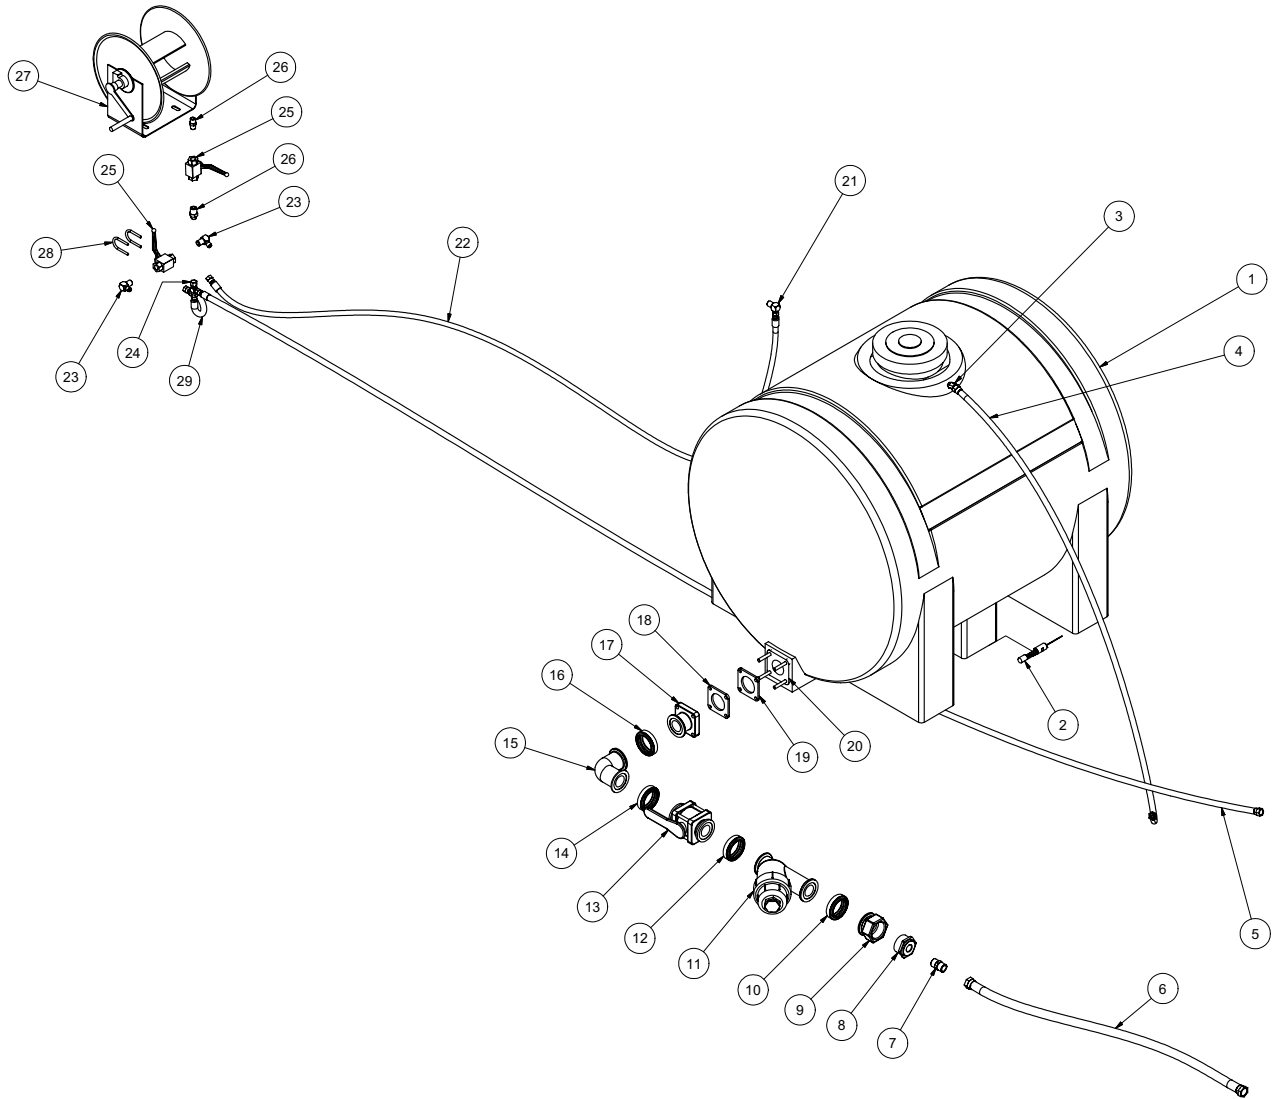

Water Tank Assembly

230 GAL

VACASSY604

Water Tank Assembly

230 GAL

ITEM	QTY	NUMBER	DESCRIPTION
1	1	8030338	230 GALLON WATER TANK
	2	8041535	WATER TANK STRAP
	1	8030931	WATER TANK LID
2	1	8030343	LOW WATER LEVEL SWITCH
3	1	8030518	BULKHEAD 45 DEG, 8MJ
4	1	8041465	HOSE VAC PUSH 8-66
	2	8030524	PUSH LOCK HOSE FITTING 8FJ
5	1	8041466	HOSE ASSY VAC 8-160 ST-ST
6	1	8041467	HOSE VAC PUSH 12-36
	2	8030524	PUSH LOCK HOSE FITTING 12FJ
7	1	T400100	UNION, 3/4MP - 12MJ
8	1	8031134	BUSHING, 2" X 3/4" NPT BANJO
9	1	8030996	ADAPTER, FEMALE 2" BANJO
10	1	8031000	CLAMP, WATER MANIFOLD
11	1	8031001	Y-STRAINER, 2" BANJO
12	1	8031000	CLAMP, WATER MANIFOLD
13	1	8030998	BALL VALVE, 1-1/2 ID BANJO
14	1	8031000	CLAMP, WATER MANIFOLD
15	1	8030995	ELBOW, 2" BANJO
16	1	8031000	CLAMP, WATER MANIFOLD
17	1	80309971	FLANGE, 2" BANJO
18	1	80309972	FLANGE GASKET, 2" BANJO
19	1	80309972	FLANGE GASKET, 2" BANJO
20	1	80309973	FLANGE BOLTED, 2" BANJO
	4	U100060	NUT, HEX 3/8-16
	4	U210060	WASHER, LOCK 3/8
21	1	T401102	ELBOW, 6MJ - 3/8MP
22	1	8041468	HOSE ASSY VAC 8-130 ST-ST
23	2	T401102	ELBOW, 6MJ - 3/8MP
24	1	T402153	TEE, 6MJ - 6MJ - 6FJ
25	2	8030351	BALL VALVE, STEEL 3/8FJ
26	2	T400028	UNION, 6MJ - 3/8MP
27	1	8030346	HOSE REEL
	4	U000420	SCREW, HC 3/8"-16 X 1.0
	8	U200060	WASHER, FLAT 3/8"
	4	U210060	WASHER, LOCK 3/8"
	4	U100060	NUT, HEX 3/8"-16
28	2	U010017	UBOLT, 1/4 - 20 X 1-1/2
29	1	8041469	HOSE ASSY VAC 8-16 ST-ST

VACASSY604