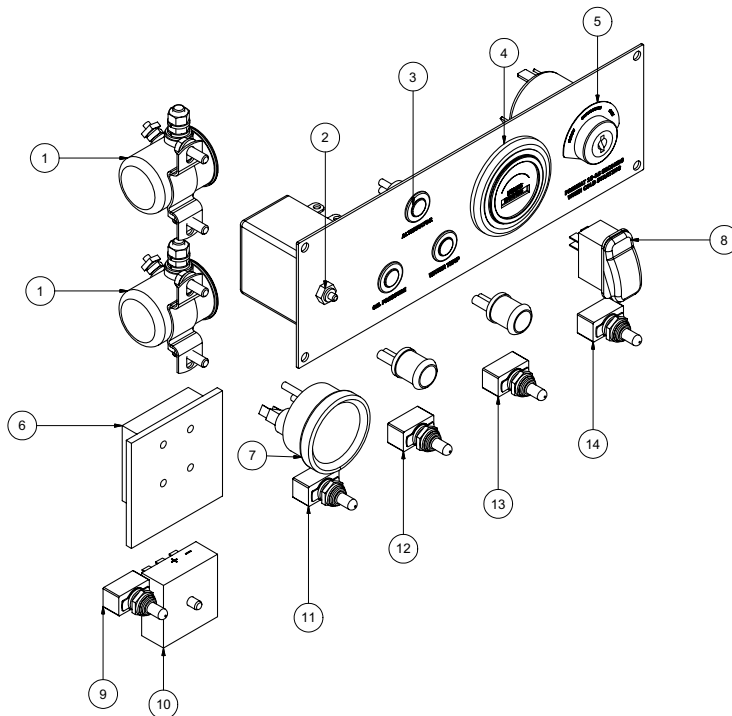

VACASSY501