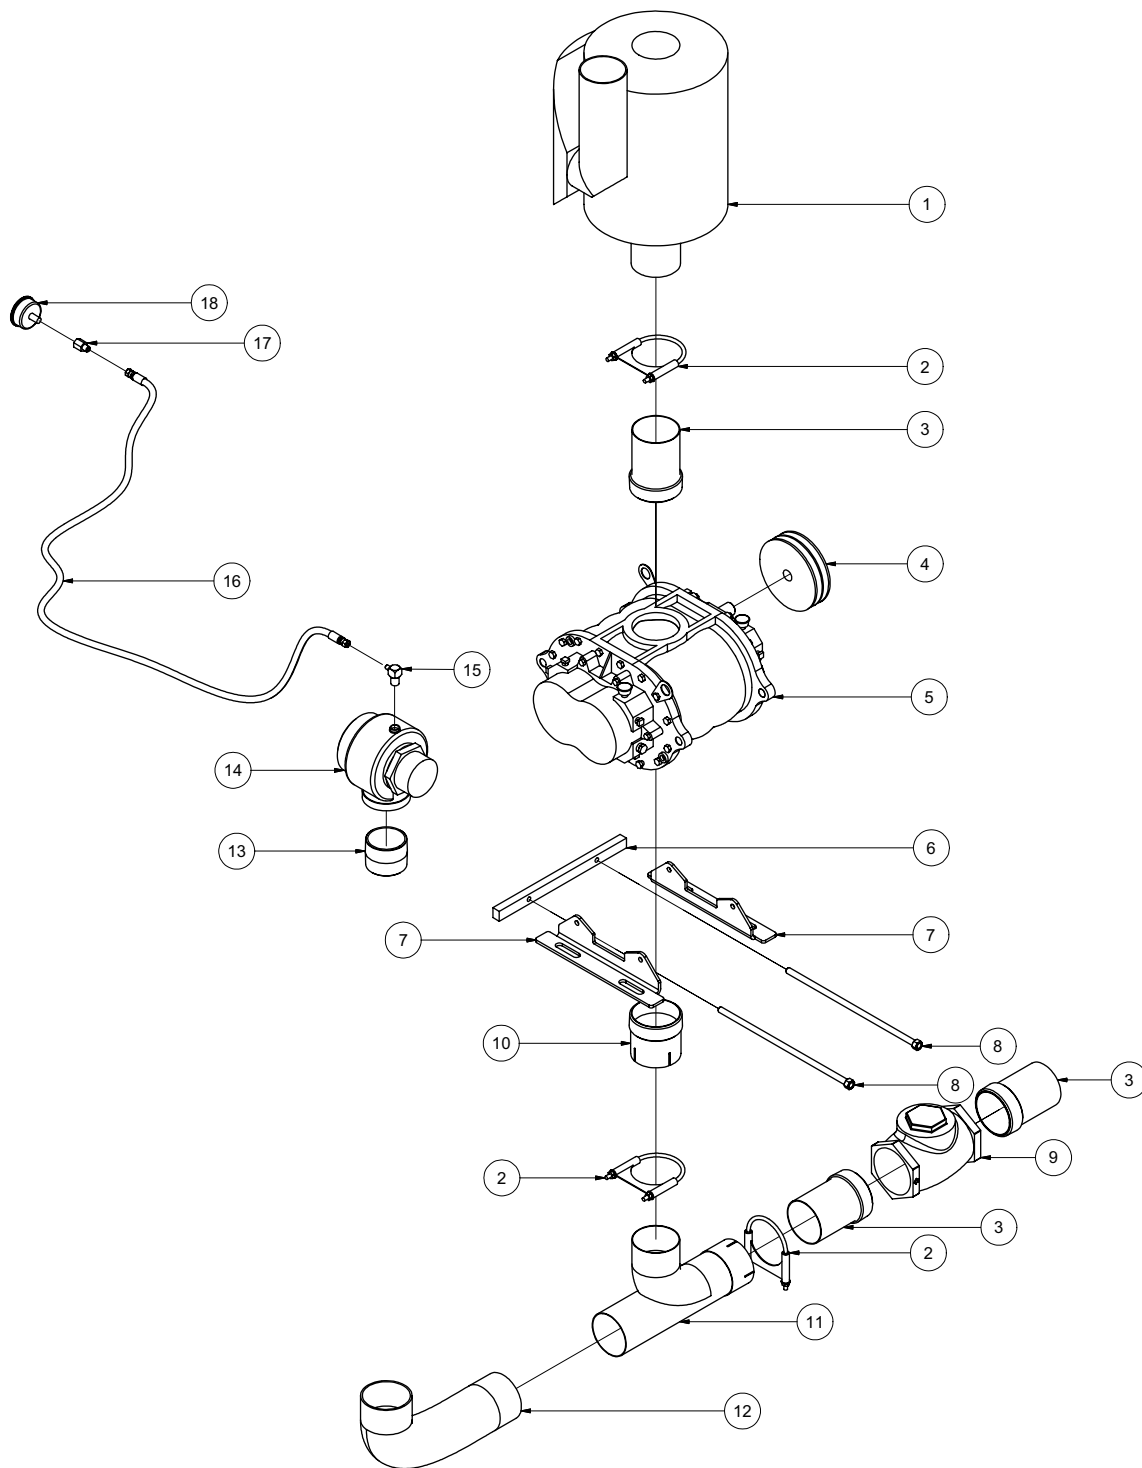

Blower Assembly

1025 CFM

VACASSY207

Blower Assembly

1025 CFM

ITEM	QTY	NUMBER	DESCRIPTION
1	1	8030917	SILENCER,1025 CFM, COWL
2	3	8031193	4" EXHAUST CLAMP
3	2	8030560	EXHAUST ADAPTER 4" MNPT - 4"OD
4	1	8040484	SHEAVE 6.95 OD SDS 2-GROOVE
	1	8040485	BUSHING 1 1/8" SDS
	1	U410090	KEY 1/4" X 1/4" X 2 3/4"
5	1	8040001	BLOWER (MODEL 59)
	4	U000817	SCREW, HC 1/2" - 13 X 1"
	4	U210100	WASHER, LOCK 1/2"
	4	U200100	WASHER, FLAT 1/2"
6	1	8040904	TENSION BLOCK 1025CFM
7	2	8040710	BLOWER FOOT (MODEL 59)
8	2	8041507	ROD TIGHTENER WELD" T
9	1	8041043	CHECK VALVE 4" FNPT
10	1	8040991	EXHAUST ADAPTER 4" MNPT - 4ID
11	1	8040930	WYE 4" IDOD
12	1	8041026	4" INLET HEADER HOSE
13	1	8030403	3" CLOSE NIPPLE
14	1	8030866	KUNKLE VALVE, 1025 CFM
15	1	T400590	ELBOW 6MP 4MJ
16	1	8041024	HOSE ASSY VAC 4-80 ST-ST
17	1	8030483	UNION 4FP 4MJ
18	1	8030371	VACUUM GAUGE

VACASSY207