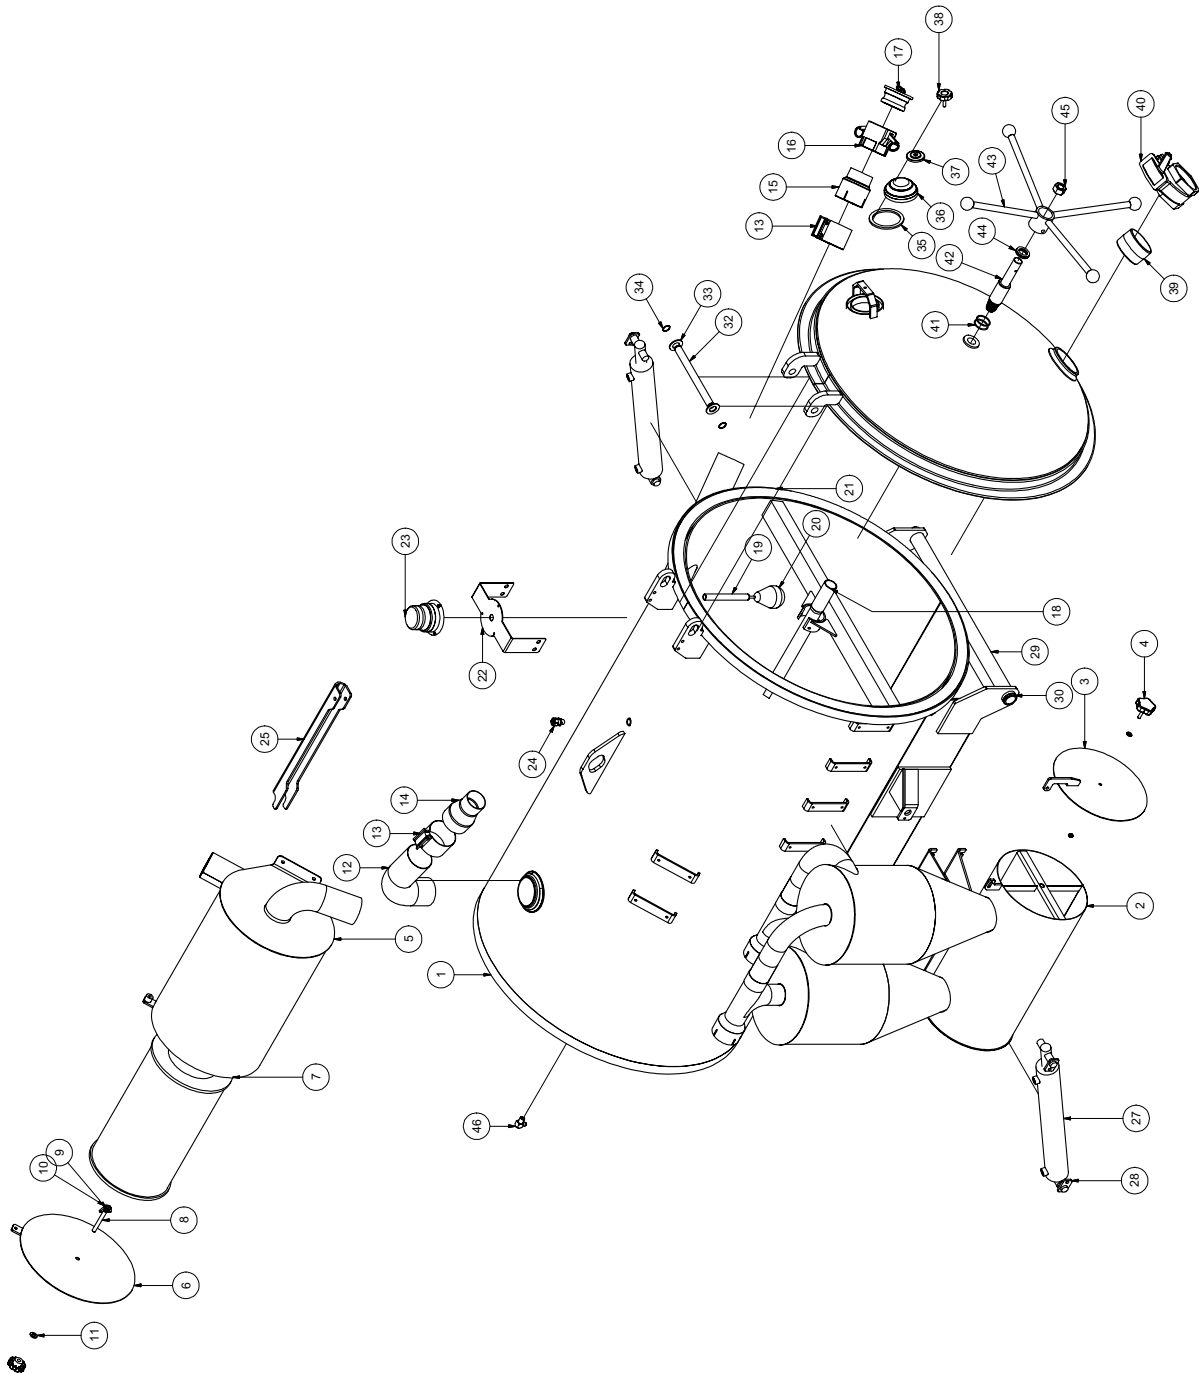

Tank and Door Assembly

V500HD

VACASSY003

Tank and Door Assembly

V500HD

ITEM	QTY	NUMBER	DESCRIPTION	ITEM	QTY	NUMBER	DESCRIPTION
1	1	8040821	TANK	24	1	X000113	1/2" STRAIN RELIEF
2	1	8040911	CYCLONE SEPARATOR HOUSING	25	1	8041212	SAFETY BRACE
	4	U000420	SCREW, HC 3/8-16 X 1.00		1	8041213	CLIP, SAFETY
	4	U200600	WASHER, FLAT 3/8"	26			N/A
3	1	8041272	CYCLONE SEPARATOR DOOR	27	2	8030359	SPOIL TANK HYDRAULIC CYLINDER
	1	8041444	CYCLONE SEPARATOR DOOR SEAL		4	T401270	ELBOW, 90 8MB-6MJ
4	1	8041197	CYCLONE KNOB		1	8041456	HOSE ASSY VAC 6-70 ST-90
	1	8041231	WASHER, BONDED SEALING 3/8"		1	8041457	HOSE ASSY VAC 6-90 ST-90
	1	U210061	NUT, HEX NY 3/8"-16		1	8041458	HOSE ASSY VAC 6-86 ST-ST
5	1	8040469	AIR FILTER HOUSING		1	8041459	HOSE ASSY VAC 6-105 ST-ST
	4	U000420	SCREW, HC 3/8-16 X 1.00	28	4	8030128	CYLINDER PIN
	4	U200600	WASHER, FLAT 3/8"		4	U000400	SCREW, HC 3/8-16 X 0.75
6	1	8041541	AIR FILTER HOUSING DOOR		4	U210060	WASHER, LOCK 3/8"
	1	8041450	AIR FILTER HOUSING DOOR SEAL	29	1	8030038	TANK PIVOT ROD
	1	8041218	AIR FILTER KNOB	30	2	8030363	2" SPIRAL SNAP RING
7	1	8031293	AIR FILTER ELEMENT	31	1	8040843	DOOR
8	1	8040302	THREADED ROD	32	1	8040058	DOOR HINGE ROD
9	1	U200100	WASHER, FLAT 1/2"	33	2	U200171	DOOR HINGE WASHER
10	1	8041219	WING NUT, 1/2-13	34	2	8030362	1" SNAP RING
11	1	8041232	BONDED SEALING WASHER	35	1	8032007	4" COUPLER GASKET
12	1	8040786	EXHAUST ELBOW	36	1	8031048	SIGHT GLASS
13			N/A	37	1	8031047	SIGHT GLASS PLATE
14			N/A	38	1	8031046	SIGHT GLASS HAND WHEEL
15	1	8040991	4" SUCTION PORT ADAPTER	39	1	8030431	4" CLOSE NIPPLE
16	1	8030846	4" FEMALE COUPLER	40	1	8030916	GATE VALVE
17	1	8032006	4" COUPLING PLUG	41	2	W200120	ORING #225 BUNA
	1	8041485	LANYARD CABLE	42	1	8040306	DOOR STRIKER
18	1	8040868	TANK ROD	43	1	8040235	DOOR HANDLE
	1	8030446	O-RING #328 BUNA		2	U010040	SCREW, HSH 5/16-18 X 0.50
	4	U000880	SCREW, HC 1/2-13 X 2.00		4	J400060	KNOB
	4	U100120	NUT, HEX 1/2-13	44	3	8030174	SPACER
	8	U200100	WASHER, FLAT 1/2"	45	1	U120060	LOCKNUT, NYLON 1" - 8
	3	U010055	SCREW, HSH 5/16-18 X 1.50	46	1	8030498	ELBOW, 90 3/8MP 3/8MJ
	3	8030369	TANK CLEANOUT NOZZLES	*	1	8041447	HOSE VAC KANAFLEX 4-34
19	1	8040769	HIGH LEVEL FLOAT SWITCH TUBE	*	1	8041448	HOSE VAC KANAFLEX 4-30
	1	8041291	BUSHING, RUBBER	*	1	8041449	HOSE VAC KANAFLEX 4-136
20	1	8030531	HIGH LEVEL FLOAT SWITCH	*	1	8041461	CABLE VAC SO4-216
21	1	8041765	DOOR SEAL	*	1	8031242	WORK LIGHT
22	1	8041753	STROBE LIGHT BRACKET	*	1	8041509	TANK CLEARANCE LIGHT
	4	U000880	SCREW, HC 1/2-13 X 2.00	*	1	8041839	DOOR SEAL GLUE
	4	U200100	WASHER, FLAT 1/2"				
	4	U210111	WASHER, LOCK 1/2"				
	4	U100120	NUT, HEX 1/2-13				
23	1	8030347	STROBE LIGHT				
	3	U010006	SCREW, PHILLIPS #10-24 X 1"				
	3	U210005	WASHER, LOCK #10				
	3	U100010	NUT, HEX #10-24				

* ITEM NOT SHOWN

VACASSY003