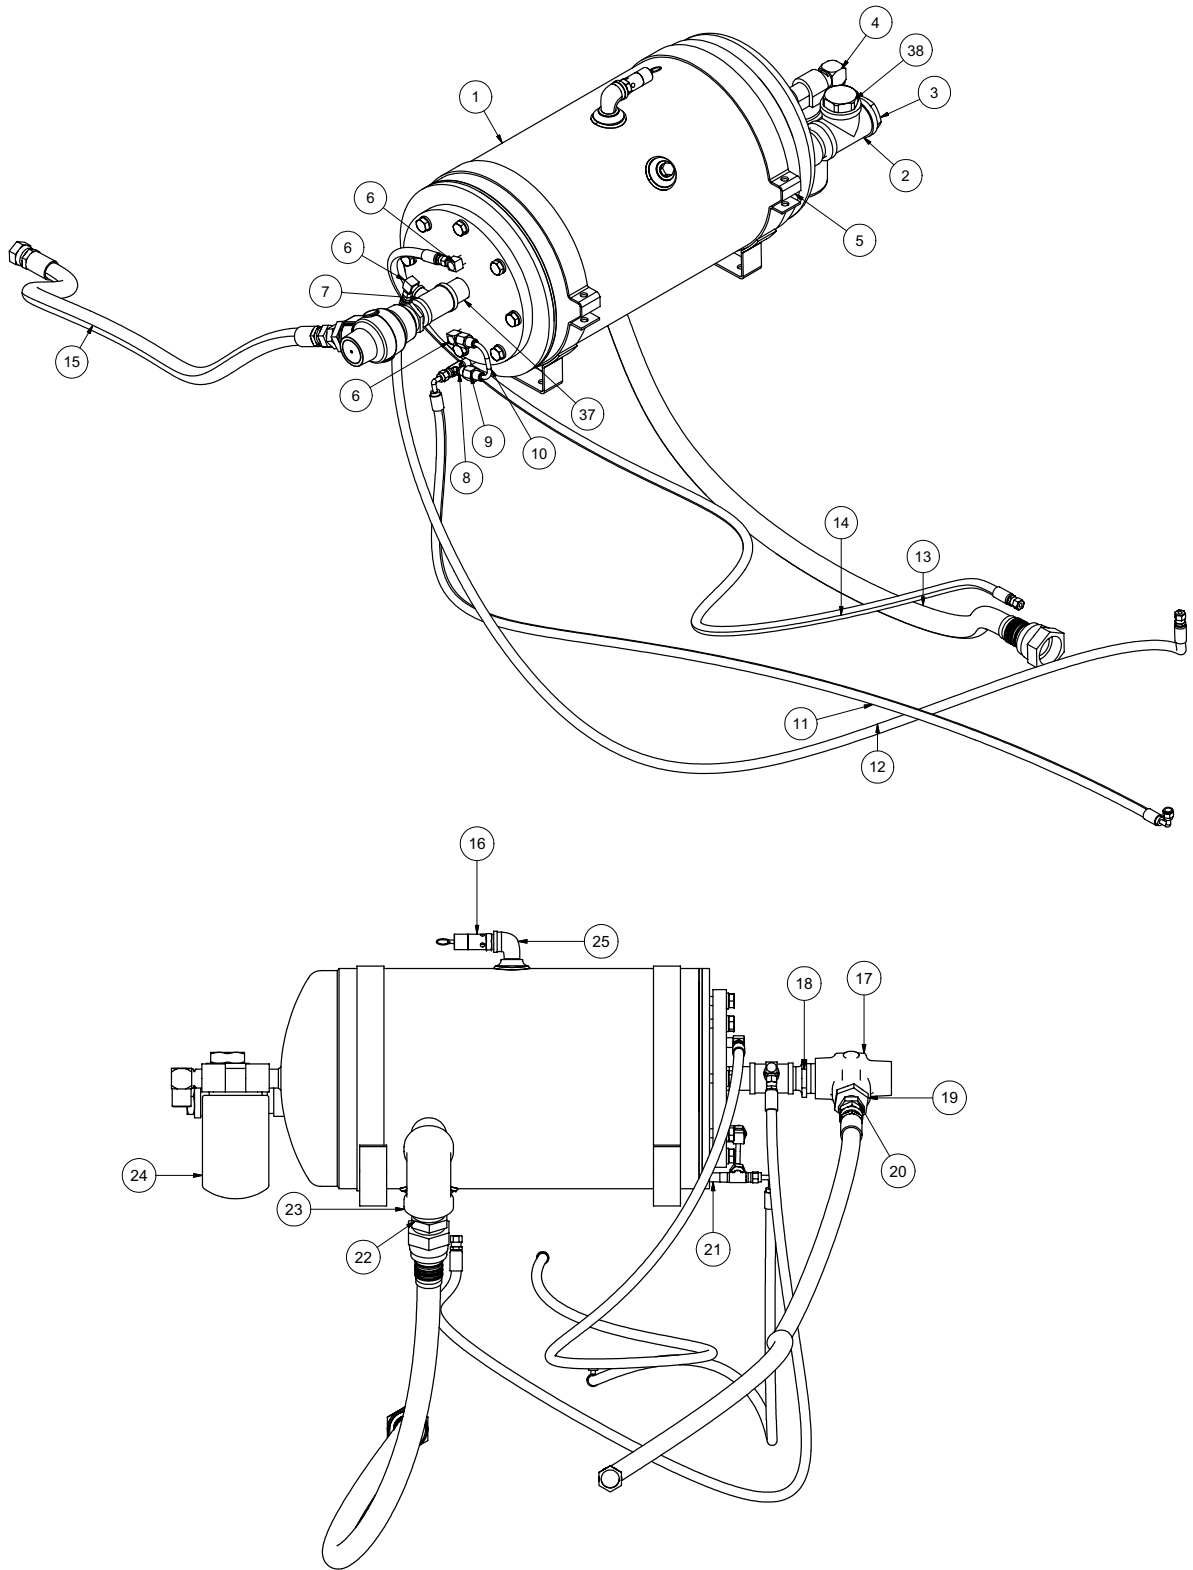

Compressor Assembly

ITEM	QTY	PART NO.	DESCRIPTION
1	1	8044503	BRACKET AIR COMPRESSOR REGULATOR BLOWOFF AND BYPASS SOL
2	1	8044569	VALVE REGULATOR COMPRESSOR
3	1	T402034	TEE, 1/4MP 1/4MP 1/4MP
4	4	T400020	UNION 4MJ - 4MP
5	2	T421010	NIPPLE, CLOSE 1/4MP
6	2	8044667	VALVE SHUTTLE 1/4FP 1/4FP 1/4FP
7	1	8044570	VALVE BLOWDOWN COMPRESSOR
8	2	T400110	UNION 4FP - 4MJ
9	2	T402038	TEE, 4MJ 4MJ 4MP
10	1	8044544	ORIFICE 4MJ -4FJ .062"
11	1	8044542	VALVE SOLENOID AIR 3-WAY ROSS
12	1	X000113	1/2" STRAIN RELIEF CONNECTOR
13	1	8044286	COMPRESSOR MOUNTING BRACKET
14	1	8044457	COMPRESSOR AIR FILTER BRACKET
15	1	8044743	COMPRESSOR (POWERTECH MODEL)
16	1	8043047	ELBOW RUBBER COMPRESSOR INTAKE
17	1	8043049	COMPRESSOR AIR FILTER HSG
18	1	8044747	HOSE ASSY VAC 4-13" ST-ST
19	1	8044748	HOSE ASSY VAC 4-13" ST-90
20	1	8044745	HOSE ASSY VAC 4-20" ST-90
21	1	8044746	HOSE ASSY VAC 4-10" ST-90
22	1	8043841	HOSE ASSY VAC 4-25" ST-ST
23	1	8044750	HOSE ASSY VAC 1 1/2-25" ST-ST
24	1	8044744	HOSE ASSY VAC 4-76" ST-ST
25	1	8044761	HOSE ASSY VAC 12-24" ST-ST
26	1	8043304	HOSE ASSY VAC 4-47" ST-ST
27	1	8044749	HOSE ASSY VAC 4-23 1/2" ST-90
28	1	8043659	SWITCH TEMPOIL COMP 165F
29	1	T401095	ELBOW, 90 1/4"MB - 1/4" MJ
30	1	8044264	VALVE, INLINE CHECK 1/8P
31	1	T421008	1/8" CLOSE NIPPLE
32	1	T401230	ELBOW, 90 1/4"MB X 1/4" MJ
33	1	T401341	ELBOW, 3/4MB - 3/4MJ
34	1	8044263	ELBOW, 1/8MP X 1/4MJ W/CHECK AND ORIFICE
35	2	T400580	UNION, 1 1/2MP - 1 1/2MJ
36	1	T402219	TEE, 1 1/2FP - 1/2FP - 1 1/2FP

Compressor Tank Assembly

112009-E

VACASSY222