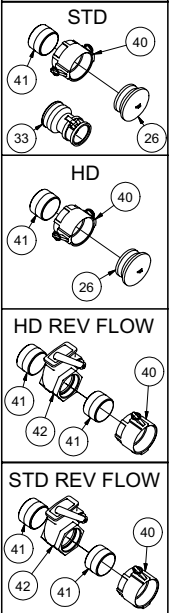

Hydraulic Door Option

V500

INLET FITTINGS