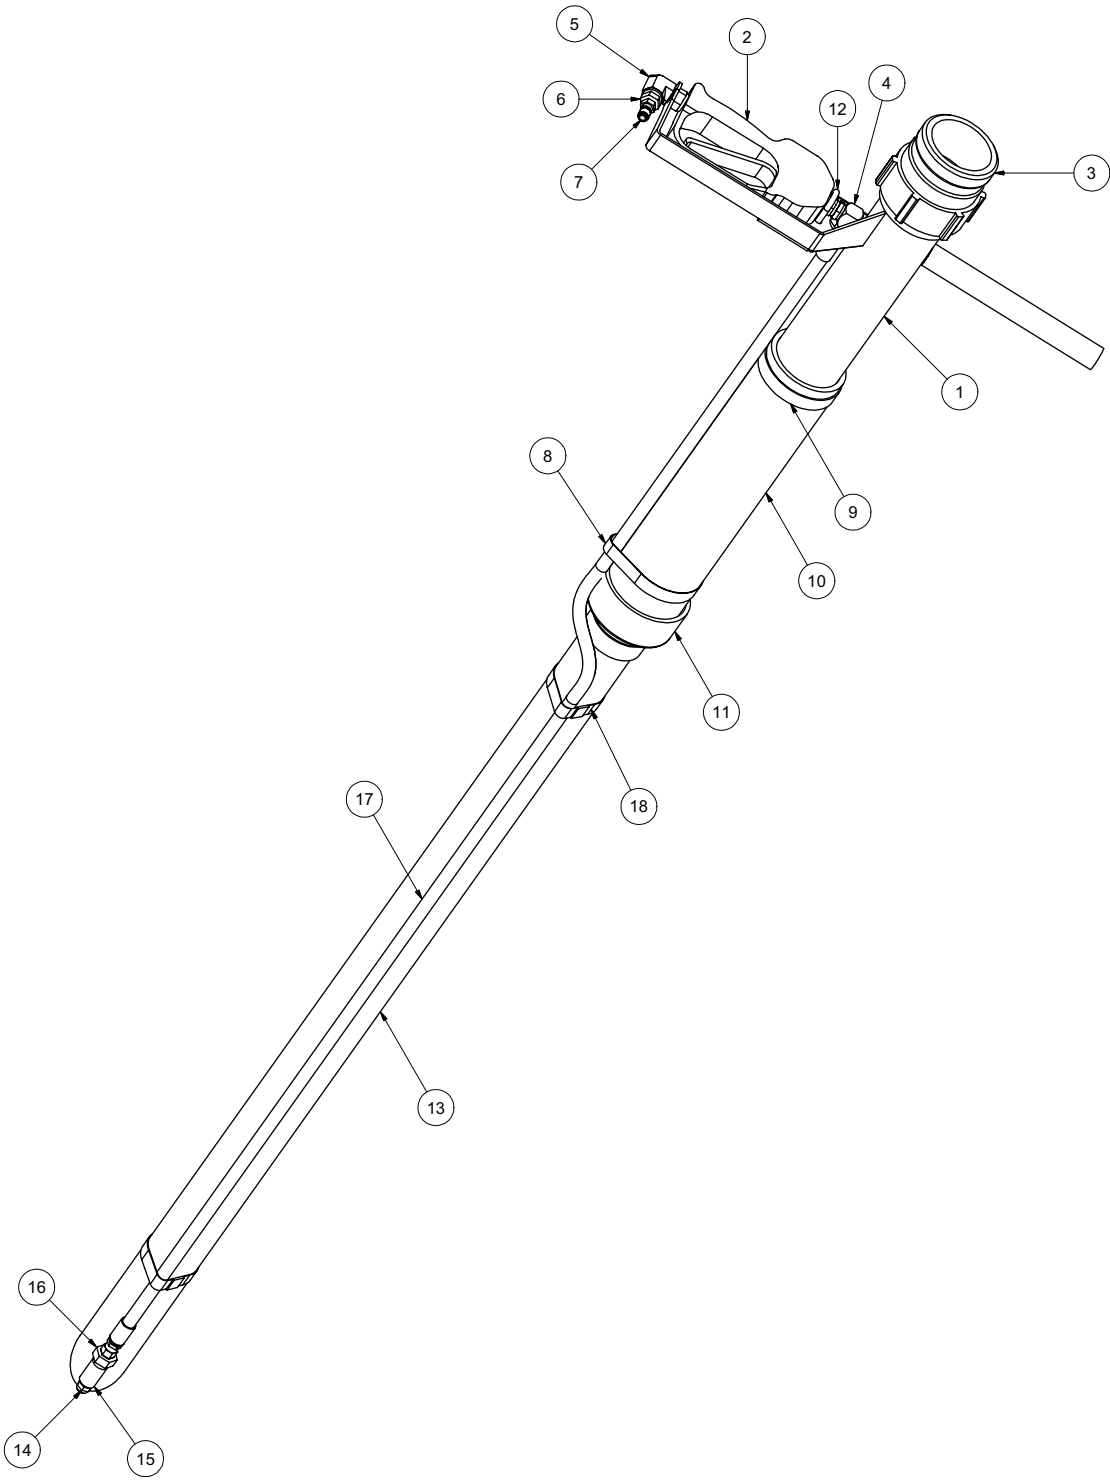

Valve Box Cleanout Tool

050709

VACASSY714

Valve Box Cleanout Tool

ITEM	QTY	PART NO.	DESCRIPTION
1	1	8042862	REDUCTION TOOL HEAD WELD'T
2	1	8042026	STRAIGHT SPRAY GUN
3	1	8030391	BANJO 3" MALE FNPT
4	1	T401100	ELBOW 4MP 4MJ 90
5	1	T401065	ELBOW, 3/8 MP - 3/8 FP
6	1	T400023	REDUCER 6MP 4FP
7	1	8030486	WATER QD 1/4 MNPT SS
8	1	8042855	CLAMP HOSE T-BOLT 375
9	1	8042605	CLAMP HOSE T-BOLT 350
10	1	8044096	PVC 3" DIA X 9" LONG
11	1	8030669	REDUCER PVC 3" TO 2" SLIP ON
12	1	U010019	U-BOLT 1_4-20 X 3_4 WIDE X 2 1_4 LONG
13	1	8044097	PVC 2" DIA X 42.5" LG
14	1	8031246	NOZZLE, .100 X 0 DEG
15	1	T422010	COUPLING 1/4"FP
16	1	U400020	UNION, 1/4" MP - 1/4" MJ
17	1	8044098	HOSE ASSY VALVE BOX CLEANOUT TOOL
18	2	8045316	CLAMP, HOSE T-BOLT 275