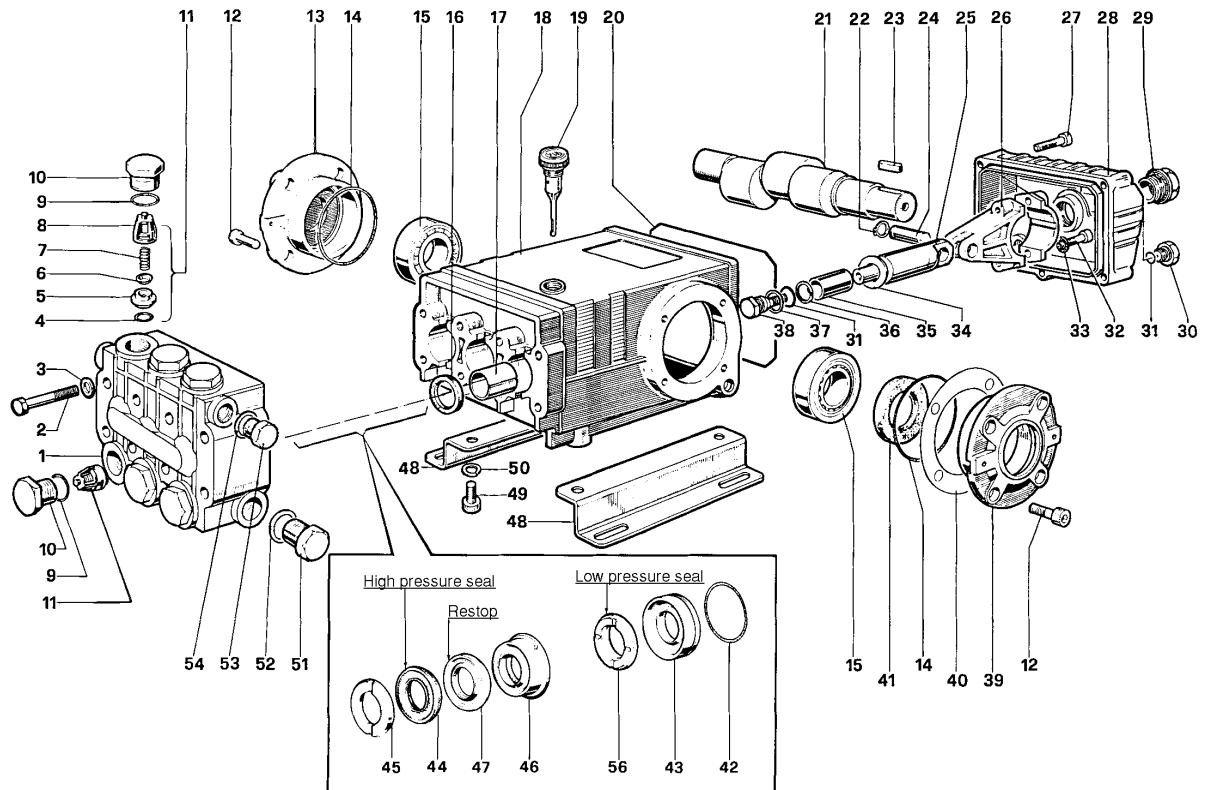

Water Pump TS2021

TORQUE SPECS*

*Decrease torque by 20%
if threads are lubricated

Position	Ft. Lbs.	N-M
2	22.1	29.9
10	73.7	99.9
12	14.7	19.2
27	7.3	9.9
29	13.2	17.9
30	14.7	19.2
32	14.7	19.2
38	14.7	19.2
49	29.4	39.8
51	29.4	39.8
53	29.4	39.8