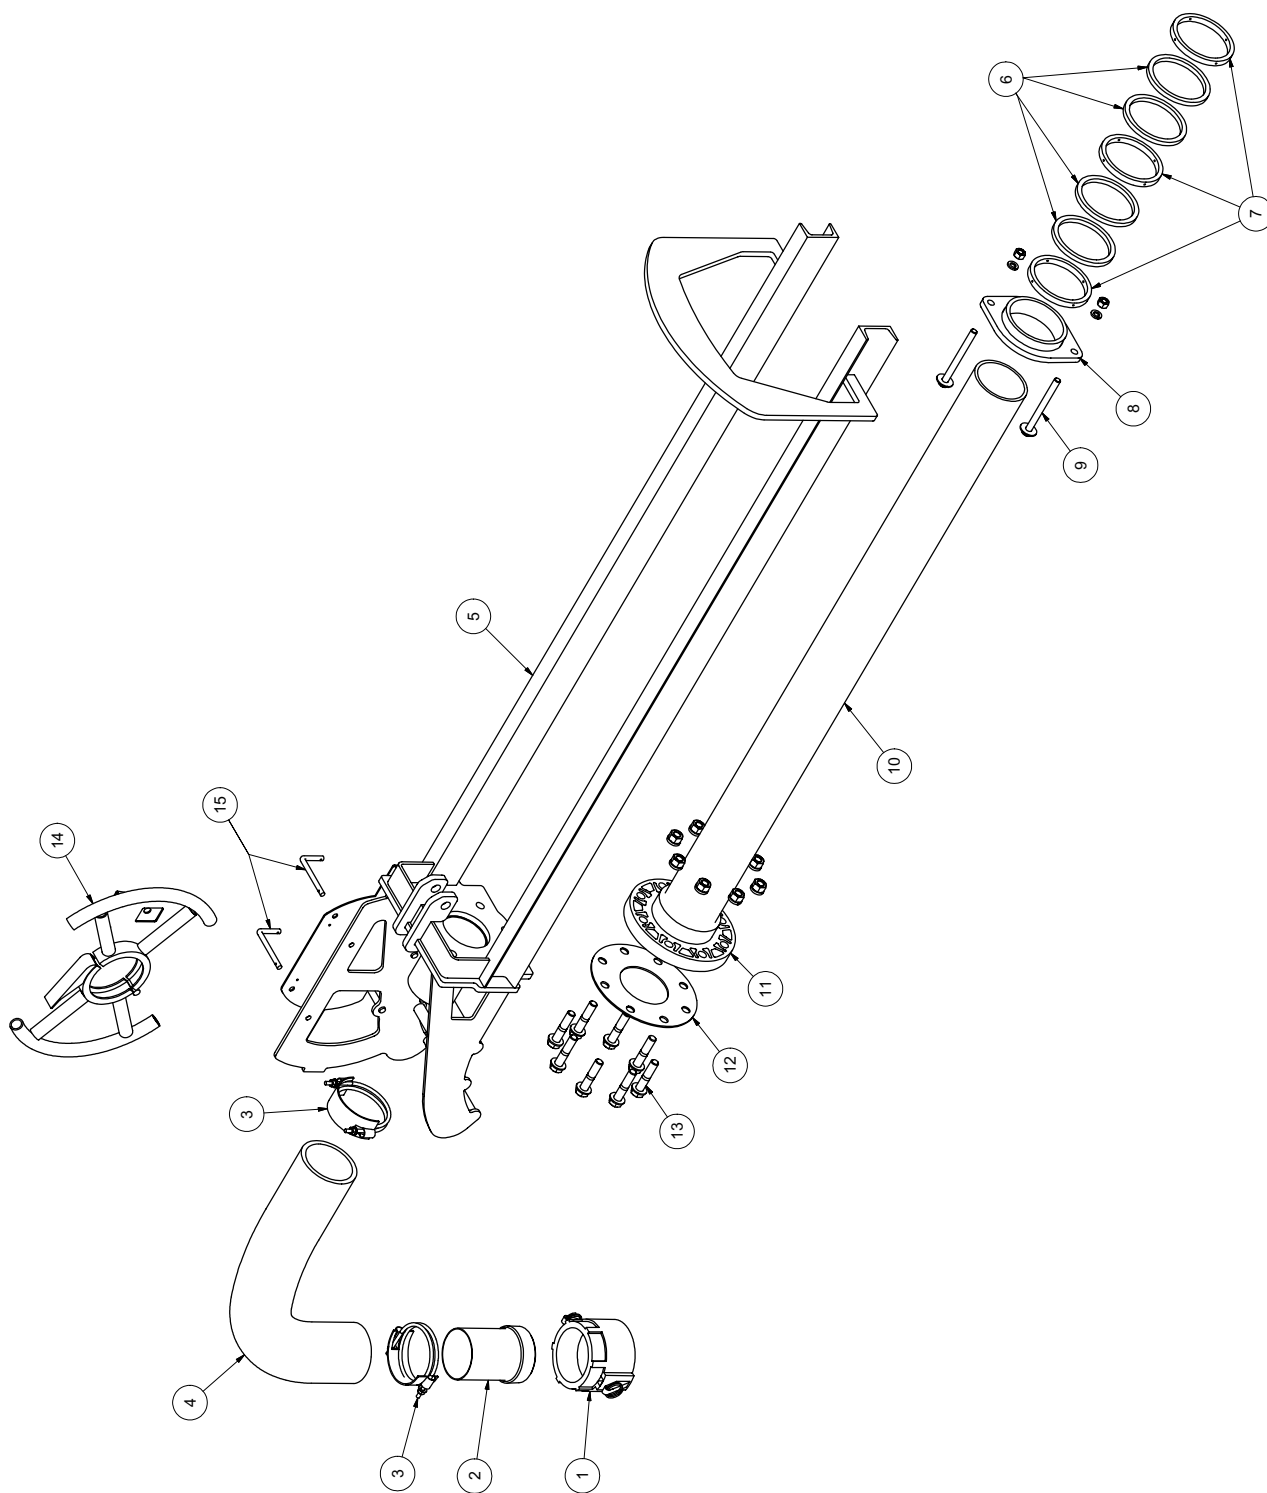

PIVOT ARM

BOOM

ITEM	QTY	NUMBER	DESCRIPTION
1	1	8041950	PIVOT ARM
2	6	U200170	WASHER FLAT 1.0"
3	2	8042101	BUSHING BRONZE 1.25"X1.00"X0.50" PLN
4	10	U340050	PIN LINCH 3/16 X 1-9/16
5	2	8042124	PIN
6	2	8041883	BUSHING BRONZE 1.25"X1.00"X0.63" FLG
7	2	8041986	GLIDE SHEET
8	16	U030015	SCREW SFH .250-20 X .750
9	8	W000050	ROLLER
11	8	U120151	NUT, NYLON LOCK .750-16
12	12	U000440	SCREW HC .375-16 X 1.25
13	2	U200600	WASHER FLAT 3/8"
14	1	8041956	CYLINDER RETAINER
15	2	U210060	WASHER LOCK 3/8"
16	2	U100060	NUT HEX .375-16
17	1	T500100	GREASE FITTING
18	2	U001040	SCREW HC .500-13X6.50
19	2	U200100	WASHER FLAT 1/2"
20	2	8030226	WHEEL
21	2	U200100	WASHER FLAT 1/2"
22	2	U200100	WASHER FLAT 1/2"
23	2	U120120	NUT LOCK .500-13
24	1	8044560	CRADLE, V500 (11 1/4")
	1	8043769	CRADLE, V800-V1200 (8 3/8")

EXTENSION ARM

BOOM