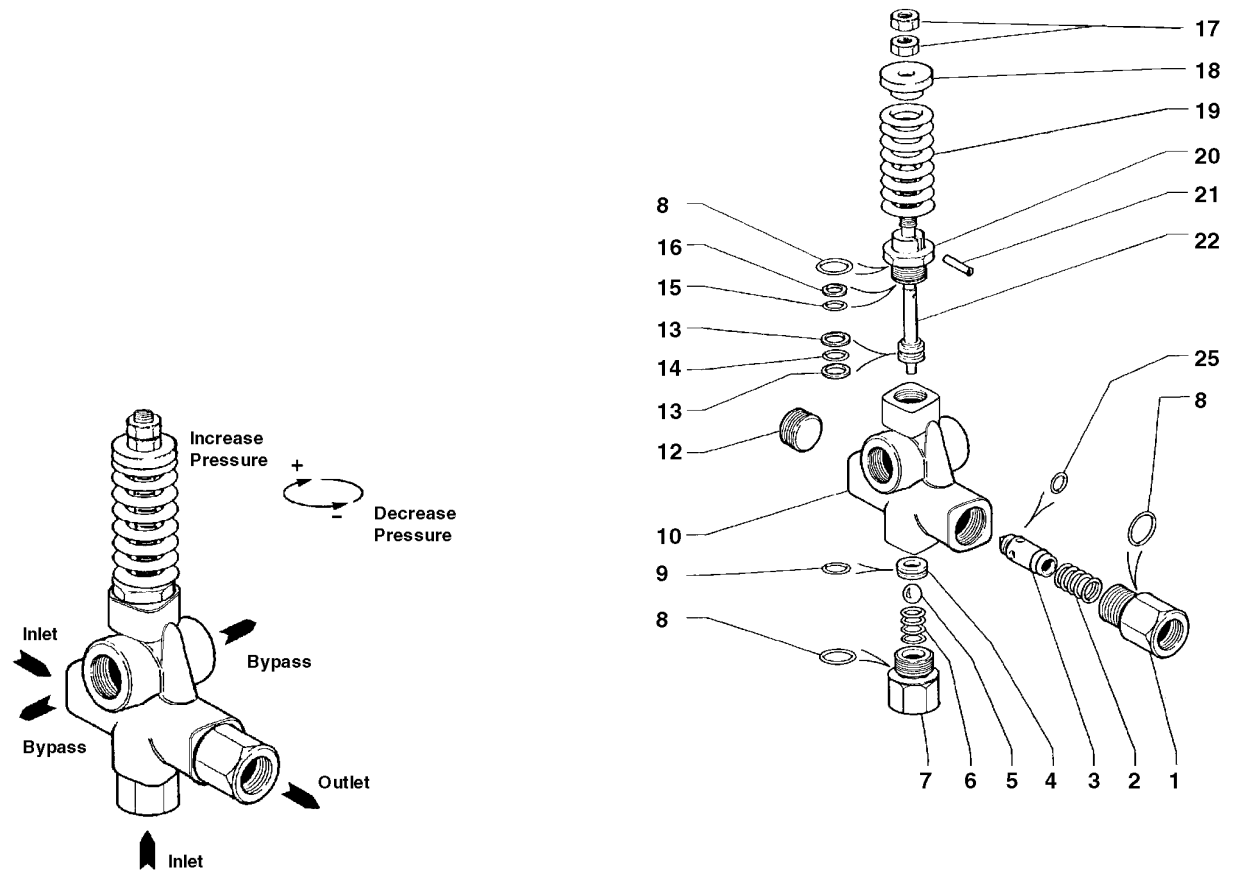

Unloader Valve YU2140

Unloader Valve YU2140

ITEM	QTY	PART #	DESCRIPTION
1	1	8030341-1	OUTLET CONNECTION
2	1	8030341-2	SPRING
3	1	8030341-3	CHECK VALVE
4	1	8030341-4	SEAT
5	1	8030341-5	SS BALL
6	1	8030341-6	SPRING
7	1	8030341-7	INLET CONNECTION
8	2	8030341-8	O-RING
9	1	8030341-9	O-RING
10	1	8030341-10	VALVE HOUSING
12	1	8030341-12	PLUG
13	2	8030341-13	BACK RING
14	1	8030341-14	O-RING
15	1	8030341-15	O-RING
16	1	8030341-16	BACK RING
17	1	8030341-17	NUT
18	1	8030341-18	SPRING GUIDE
19	1	8030341-19	SPRING-GREEN (YU2140)
20	1	8030341-20	PISTON HOUSING
21	1	8030341-21	PIN
22	1	8030341-22	PISTON
25	1	8030341-25	O-RING