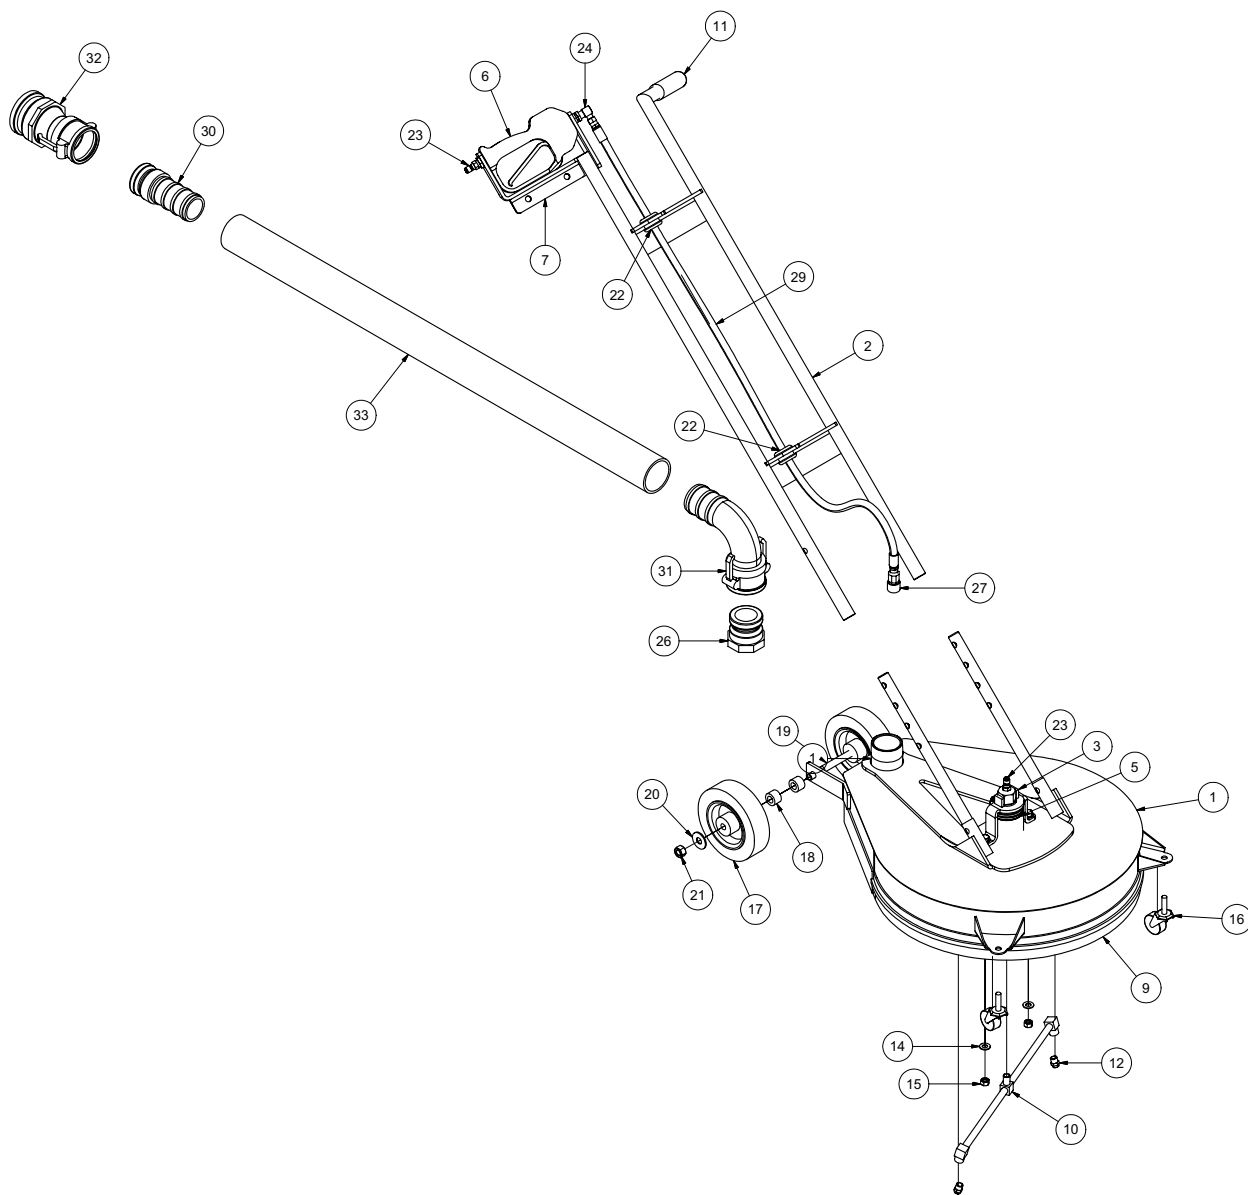

Surface Cleaner

080108

VACASSY715

Surface Cleaner

ITEM	QTY	PART NO.	DESCRIPTION
1	1	8041887	SURFACE CLEANER - HEADASSY
2	1	8042019	HANDLE ASSY
3	1	8041890	ROTARY RETAINER
4	2	8042022	HANDLE ADJ. TUBE
5	1	8044102	ROTARY HEAD
6	1	8042026	STRAIGHT SPRAY GUN
7	1	8042020	GUN CAPTURE BRACKET
8	1	8044103	SQUEEGEE
9	1	8044104	FLEXIBLE BRUSH
10	1	8044105	ROTARY ARM
11	1	8044106	GRIPHANDLE
12	2	8031419	NOZZLE, #4.0 25 DEG
13	2	U000420	SCREW, HC 3/8-16 X 1.00
14	4	U200600	WASHER, FLAT 3/8"
15	2	U100060	NUT, HEX 3/8-16
16	2	8044107	SWIVEL CASTER 1 5/8"
17	2	8043887	WHEEL 6" PNEUMATIC
18	2	8043591	SURFACE CLEANER REAR WHEEL SPACER
19	1	U001060	SCREW, HC 1/2-13 X 6.0
20	2	U200100	WASHER, FLAT 1/2"
21	1	U120120	NUT, LOCK 1/2-13
22	2	8041686	GROMMET 1"ID- 1 1/4"DOG-1/4"WO
23	2	8030486	WATER QD 1/4 MNPT SS
24	1	T401100	ELBOW 4MP 4MJ 90
25	1	T320030	FITTING, HOSE 4HO 4FJ
26	1	8043389	ADAPTER M2" F THREAD
27	1	8030526	FITTING, QD WATER 1/4"F-1/4"FP
28	1	T320300	FITTING, HOSE 4HO 4MP
29	1	8044108	HOSE VAC SURFACE CLEANER
30	1	8043392	ADAPTER M2" F THREAD
31	1	8043391	REDUCER COUPLER 2" F 90 DEG - 3"M
32	1	8043395	REDUCER COUPLER 2" X 3" ADAPTER
33	1	8043398	HOSE VAC CLEAR 2"
*	2	8043397	CLAMP VAC CLEAR HOSE 2"
*	4	U360020	PIN, U-LOCK 3/8 X 1.5