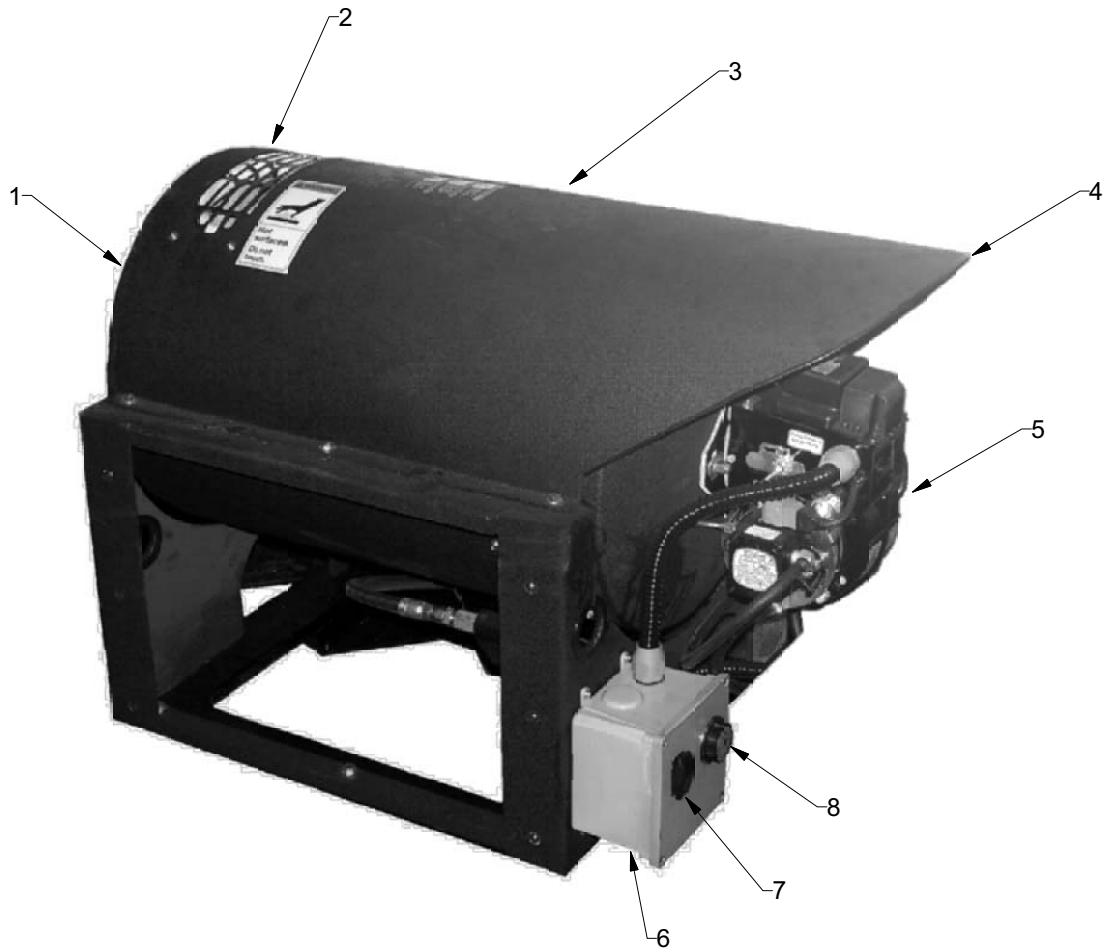

Hot Box Assembly

071808

VACASSY949

Hot Box Assembly

ITEM	QTY	NUMBER	DESCRIPTION
1	1	8040088-23	INSULATION DISC
	1	8040088-21	COIL ASSEMBLY
	1	8040088-22	INSULATION BLANKET
	1	8040088-01	INSULATION DRUM HEAD
	1	8040088-20	BOTTOM WRAP ASSEMBLY
2	1	8040088-26	SLOTTED EXHAUST PLATE
	4	8040088-27	CLIP NUT 1/4-2 DUNC
	4	8040088-28	WASHER ZI SAE TYPE A 3/16
	4	8040088-29	SCREW #10-032 X 3/4 LONG
3	1	8040088-25	TOP WRAP
4	1	8040088-24	EDGING 3 FT REQUIRED
5	1	8040088-03	BURNER-12 VOLT
	1	8040088-02	NOZZLE-OIL
	1	8040088-04	LOCKNUT 1/2-ELECTRICAL
	1	8040088-05	CONDIUT STRAIGHT CONNECTOR
	1	8040088-09	ELBOW 1/4 M 1/4 BARB 90 BRASS
6	1	8040089-39	CONTROL BOX COMPLETE
	1	8040088-33	CONTROL BOX ONLY
	4	8040088-30	STRAIN RELIEF
	1	8040088-34	RELAY CONTROL
	1	X000143	PLUG, ENCLOSURE 3/4" KNOCKOUT
7	1	8040088-36	ROCKER SWITCH 15AMP 24 VOLT
8	1	8040088-17	ADJUSTABLE THERMOSTAT 86-194F
9	2	T400029	REDUCER 1/2 MP - 3/8 MJIC
10	1	8040088-14	FLOW SWITCH
11	1	8040088-13	ELBOW 1/2 F X 3/8 M STEEL
12	2	8040088-12	PIPE NIPPLE 1/2 NPT X 5 1/2 LONG
13	2	8040088-11	PATCH PLATE
	8	8040088-10	SCREW SELF DRILL #10 X 1/2
14	1	8040088-38	FUEL FILTER WITH ELEMENT
	1	8040088-37	FUEL FILTER ELEMENT
*	1	8040088-18	CROSS 1/2 NPT STL
*	1	8040088-19	PRESSURE RELIEF VALVE 4500 PSI

* ITEM NOT SHOWN