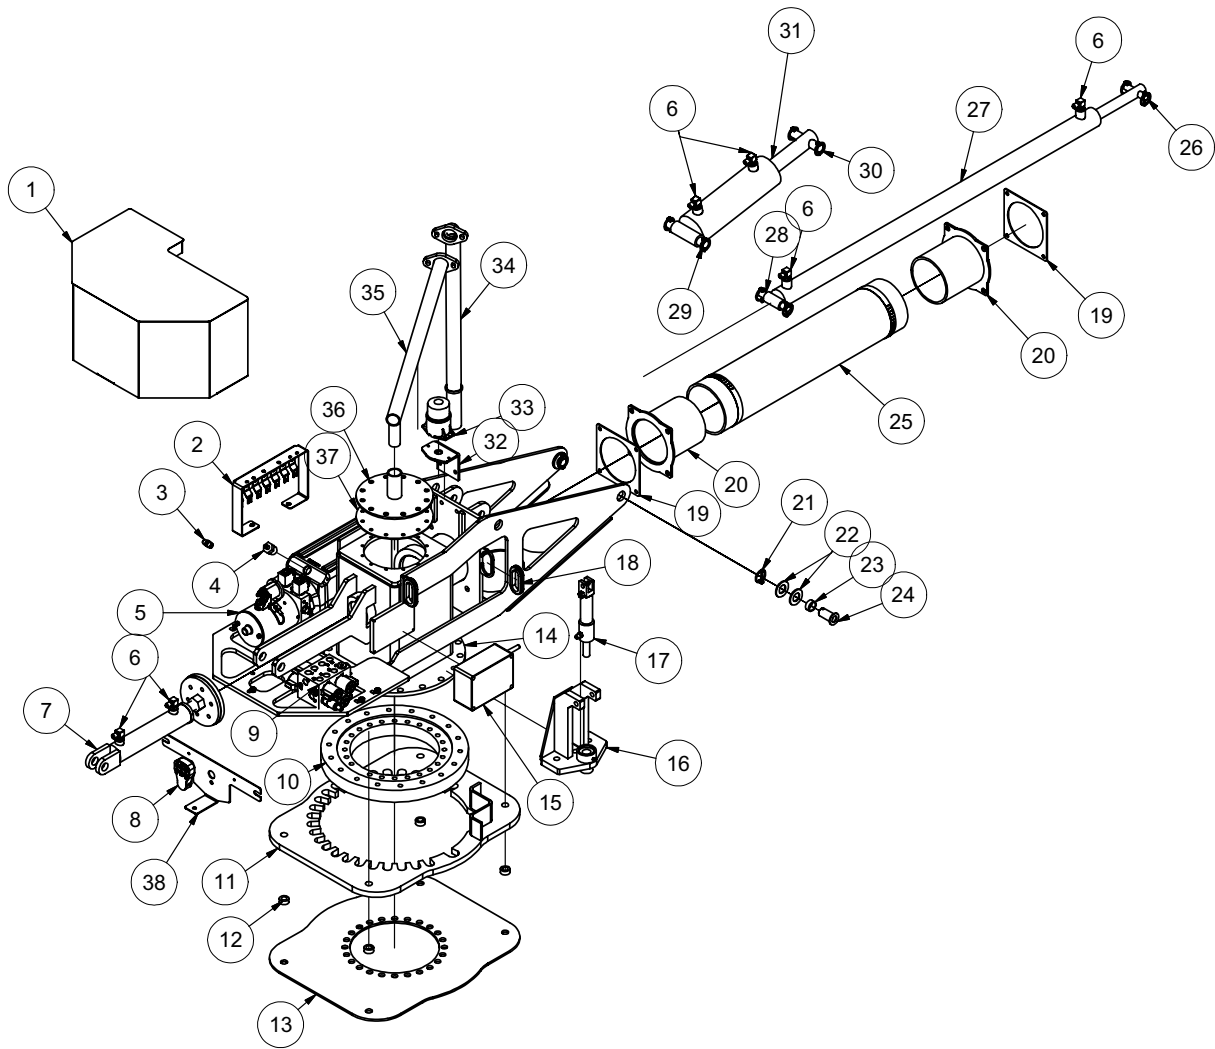

TURRET

BOOM MANUAL ROTATION

ITEM	QTY	PART #	DESCRIPTION
1	1	8043090	BOOM GUARD
2	1	T403018	REDUCER 12MP-4MJ
3	2	T400037	UNION 6MB-6MJ
4	1	8041601	PUMP HYD. 12V 6QT
5	1	8043578	MANIFOLD ASSY BOOM
6	1	8041914	BOOM - RC RECEIVER 6-RELAY
*		8042427	BOOM - RC RECEIVER 8-RELAY
7	1	8043245	BOOM CABLE TUBE WELDMENT
8	1	8045080	BOOM CABLE TUBE VERTICAL WELDMENT
9	1	8043139	STROBE LIGHT
10	1	8041932	BOOM - TURRET STROBE LIGHT PLATE
11	2	8041988	BOOM - FLANGE GASKET
12	2	8041958	BOOM - FLEX HOSE ADAPTER WELDMENT
13	1	8043678	HOSE AG SUCTION 6-30
	2	8042104	HOSE CLAMP 6IN T-BOLT
14	1	8030359	CYLINDER, HYD. 3" X 20" VAC'S
	1	8043782	HYD. HOSE EXTEND 6-77 ST-90
	1	8043783	HYD. HOSE RETRACT 6-114 ST-90
15	1	8042122	BOOM - EXT. CYLINDER BASE PIN
	2	U340050	PIN LINCH 3/16 X 1 9/16"
16	4	T401270	ELBOW, 90 1/2"MB - 3/8"MJ
17	1	8042887	AJUSTABLE CLEVIS - BOOM
18	1	8041977	BOOM - PIVOT CYLINDER BASE PIN
	2	U340050	PIN LINCH 3/16 X 1 9/16"
19	1	8041990	BOOM - PIVOT CYLINDER ROD PIN
	2	U340050	PIN LINCH 3/16 X 1 9/16"
20	1	8042350	BOOM - EXT. CYLINDER RD PIN
	2	U340050	PIN LINCH 3/16 X 1 9/16"
21	2	8042124	BOOM - TURRET PIVOT PIN
22	2	8042101	BUSHING BRONZE 1.25" X 1.00" X .50"LG
23	4	U200170	WASHER, FLAT 1"
24	2	U340050	PIN LINCH 3/16 X 1 9/16"
25	1	8043052	BRAKE CYLINDER
	1	T400801	PLUG, BREATHER 1/4"NPT
	1	T402020	UNION 4MJ-4MP
26	1	8045157	BOOM MANUAL BRAKE WELDMENT
	1	T500080	FITTING, GREASE 3/16"
27	1	8042240	BOOM - TURRET WELDMENT
	2	8041686	GROMMET 1"ID - 1 1/4"DOG - 1/4"WO
	6	U001281	SCREW, HC .625 - 11 X 3.50"
	6	U120020	NYLON LOCK NUT .625-11
	12	U200140	WASHER FLAT .625
28	1	8042234	SWIVEL BEARING
*	3	T500020	FITTING, GREASE .125 STRAIGHT (2 FITTINGS IN INNER RING, 1 IN OUTER RING)
29	1	8045195	BOOM MOUNT BRAKE RING
30	1	8043021	BOOM - LOWER STOP DISC
31	4	8030315	SKID - WATER TANK CLEVIS TUBE
32	1	8042426	RC TRANSMITTER (w/ GRAPHIC OVERLAYS)
*	1	X200006	BOOM WIRING HARNESS
*	1	8041911-1	RUBBER 6-BUTTON PAD
*	1	8043075	DECAL OVERLAY
*		8042428	RC TRANSMITTER 8 BUTTON (w/ GRAPHIC OVERLAYS)
33	1	8043639	BRACKET BOOM ELECTRONIC
	7	X000320	DEUTSCH DIODE RECEPTACLE
	1	8040185	RELAY
	2	8043690	TIME RELAY 2 SEC N/C
34	1	8044553	WORK LIGHT W/ DUETSCH CONNECTOR BUILT BRACKET

BOOM MANIFOLD CAVITY IDENTIFICATION

PORT	PART#	DESCRIPTION	USED ON
1.1	8043584	3-WAY VALVE	ALL
1.2	8043584	3-WAY VALVE	ALL
1.3	8043584	3-WAY VALVE	ALL
1.4	8043584	3-WAY VALVE	ALL
3.2	8043586	CHECK VALVE	MANUAL ROTATION
4.2	8042302	PRESSURE SWITCH 1000 PSI, N/C	MANUAL ROTATION
5	8043587	RELIEF VALVE ADJ	ALL
7	8043585	2-WAY VALVE N/O	MANUAL ROTATION

* NOT SHOWN

TURRET

BOOM MANUAL ROTATION REV. FLOW