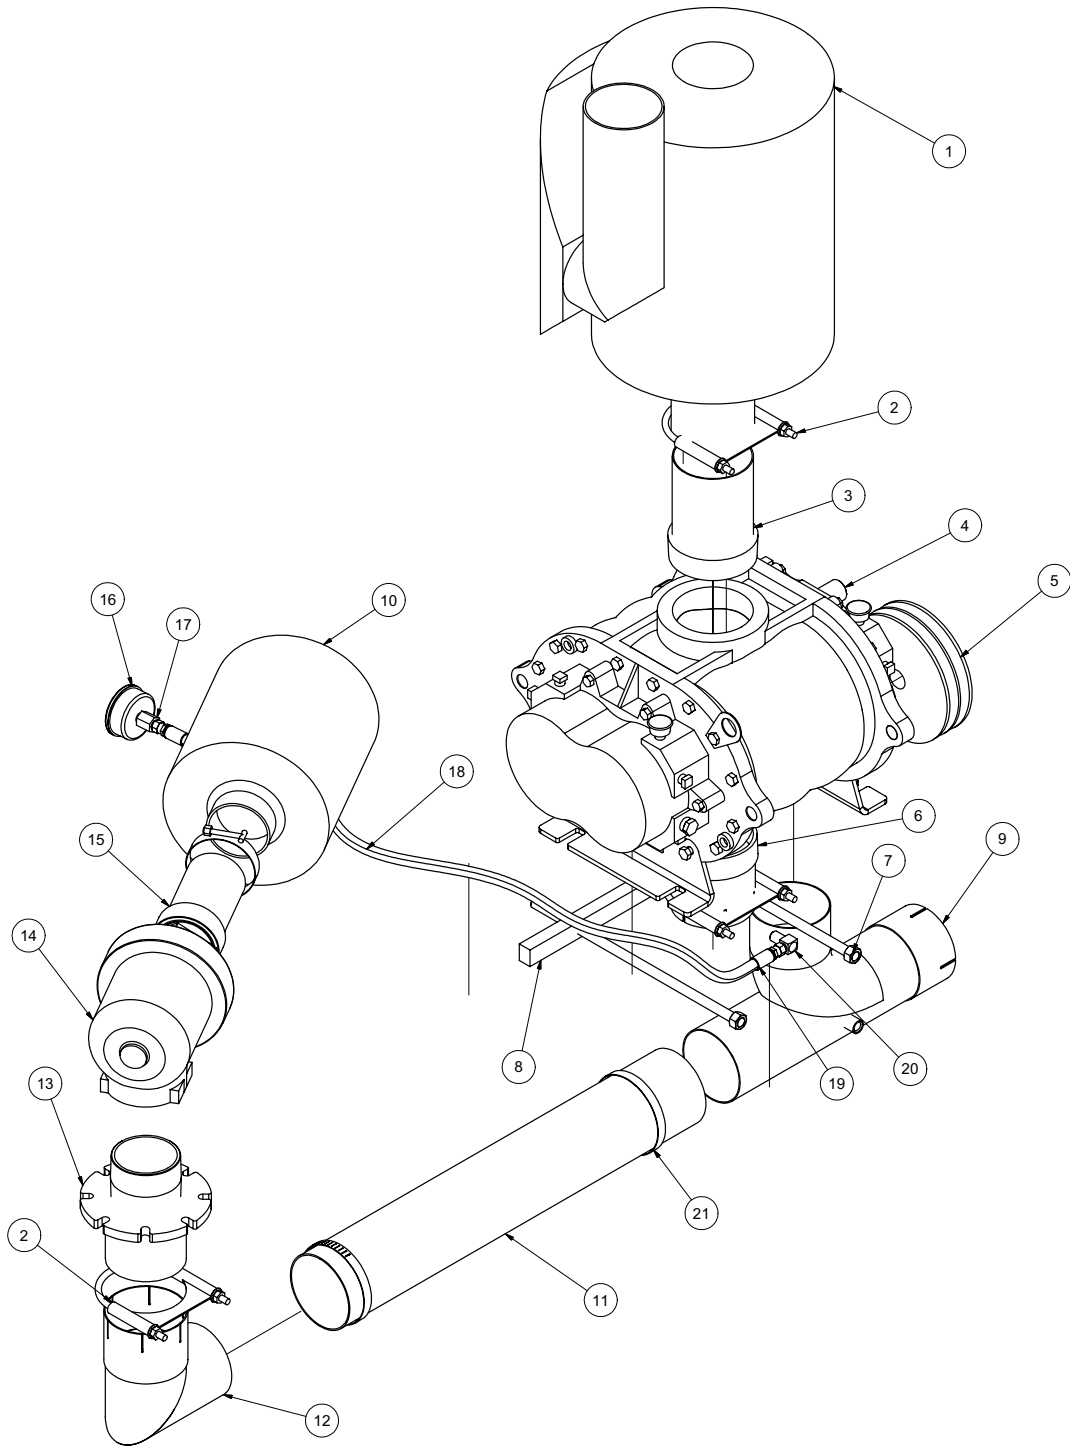

Blower Assembly

73HP 1025

102610-E

VACASSY207

Blower Assembly

73HP 1025

ITEM	QTY	NUMBER	DESCRIPTION
1	1	8030917	SILENCER, 1025CFM, COWL
2	3	8031193	4IN U-BOLT EXHAUST
3	1	8045239	UNION EXHAUST 4"OD - MNPT
4	1	8040001	BLOWER (MODEL 59)
	4	U000817	SCREW, HC 1/2"-13 X 1"
	4	U210100	WASHER, LOCK 1/2"
	4	U200100	WASHER, FLAT 1/2"
5	1	8040484	SHEAVE 6.95DIA. 2-GROOVE
*	1	8040703	SHEAVE 6.15OD SDS 2-GROOVE (OPTIONAL JETTER)
	1	8040485	BUSHING 1 1/8" SDS
	1	U410090	KEY 1/4" X 1/4" X 2 3/4"
	2	8044517	BX 57 BELT
6	1	8040991	ADAPTER 4" MNPT - 4"ID
7	2	8041507	TENSION ROD
8	1	8040904	TENSION BLOCK 1025CFM
9	1	8045036	WYE 4" IDOD/ W 1/4" PORT
10	1	8043553	FILTER, AIR 3" 245CFM
11	1	8045344	HOSE VAC AG SUCTION 4-31
12	1	8045331	4" ELBOW 90DEG WELDMENT ID-OD
13	1	8045333	BRACKET VACUUM RELIEF 1025
14	1	8030866	BAYCO VALVE 1025
15	1	8045219	SILENCER MOUNT 575
16	1	8030371	VACUUM GAUGE
17	1	8030483	UNION 4FP-4MJ
18	1	8042355	HOSE ASSY VAC 4-60 ST-ST
19	2	T320030	FITTING, HOSE 4HO-4FJ
20	1	T401100	ELBOW 4MP-4MJ 90DEG
21	2	8042606	CLAMP T-BOLT 4" (450)