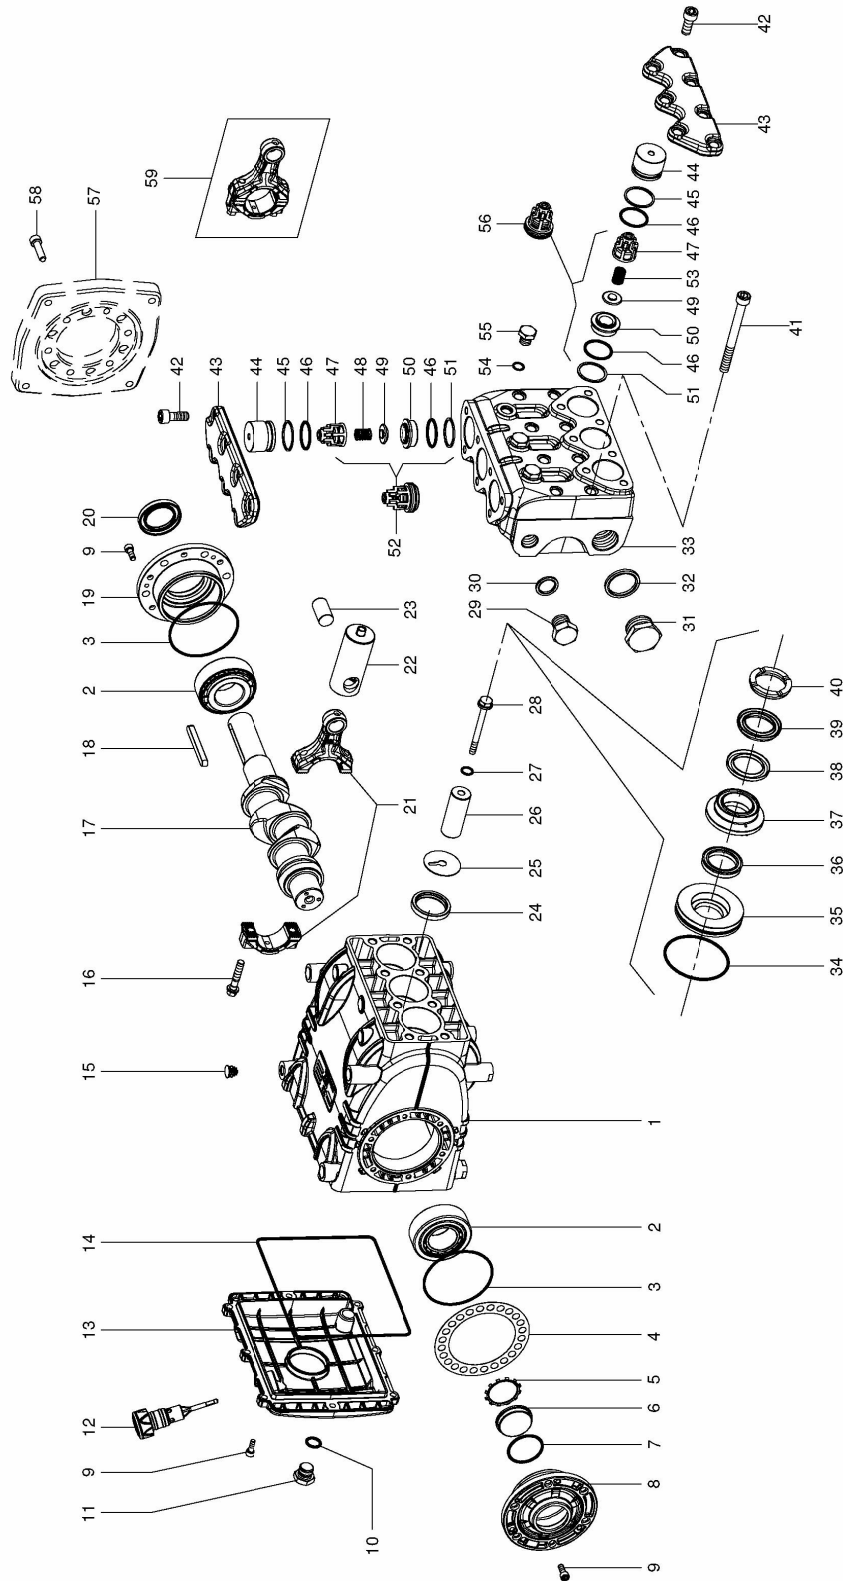

Water Pump Assembly KE24

071509-E

VACASSY329

Water Pump Assembly KE24

ITEM	QTY	PART NO.	DESCRIPTION
1	1	8042352-1	PUMP CRANKCASE
2	2	8042352-2	ROLLER BEARING 33207/Q
3	2	8042352-3	O-RING D. 80,6X2,62
4		8042352-4	SHIM 0,1
		*	SHIM, 25
		*	SHIM, 0,35
5	1	8042352-5	RING ZJ45
6	1	8042352-6	OIL LEVEL INDICATOR
7	1	8042352-7	O-RING D. 39,34X2,62
8	1	8042352-8	OIL LEVEL INDICATOR SIDE BEARING COVER
9	20	8042352-9	SCREW TCEI M6X16 UNI 5931
10	1	8042352-10	O-RING D. 13,95X2,62
11	1	8042352-11	PLUG G3/8"
12	1	8042352-12	DIPSTICK
13	1	8042352-13	CRANKCASE COVER
14	1	8042352-14	O-RING D. 196,52X2,62
15	7	8042352-15	PLUG FOR D. 15 PORT
16	6	8042352-16	CONNECTING ROD SCREW
17	1	8042352-17	CRANKSHAFT
18	1	8042352-18	CRANKSHAFT KEY
19	1	8042352-19	MOTOR SIDE BEARING COVER
20	1	8042352-20	OIL SEAL 35X52X7 SPEC
21	3	8042352-21	CONNECTING ROD
22	3	8042352-22	PISTON
23	3	8042352-23	PIN D. 18X36
24	3	8042352-24	SEAL 36X47X7
25	3	8042352-25	WIPER
26	3	8042352-26	PLUNGER KE24
27	3	8042352-27	O-RING D. 11X2 SPEC
28	3	8042352-28	PLUNGER BOLT
29	1	8042352-29	PLUG G1/2"X18
30	1	8042352-30	WASHER D.1/2"
31	1	8042352-31	PLUG G1"X17
32	1	8042352-32	WASHER D.1"
33	1	8042352-33	MANIFOLD D22-24
34	3	8042352-34	OR D.50C52X1.78 KIT 2002-3-4-5-6-7-8-9-10-11
35	3	8042352-35	PACKING RETAINER D.24
36	3	8042352-36	PACKING D.24 L.P. KIT 2006-2007
37	3	8042352-37	MIDDLE RING D.24 KIT 2007
38	3	8042352-38	RESTOP RING D.24 KIT 2006-2007
39	3	8042352-39	PACKING D.24 H.P. KIT 2006-2007
40	3	8042352-40	FRONT RING D.24 KIT 2007
41	8	8042352-41	SCREW TCEI M10X110 UNI 5931
42	14	8042352-42	SCREW TCEI M10X25 UNI 5931 SPEC.
43	2	8042352-43	VALVE COVER
44	6	8042352-44	VALVE PLUG
45	6	8042352-45	BACK UP RING D.32,4X36,5X1,5
46	12	8042352-46	O-RING D.29,82X2,62 KIT 2000-2001
47	6	8042352-47	SUCTION/DELIVERY VALVE GUIDE PLATE KIT 2000-2001
48	3	8042352-48	DELIVERY VALVE SPRING KIT 2001
49	6	8042352-49	SUCTION/DELIVERY VALVE PLATE KIT 2000-2001
50	6	8042352-50	SUCTION/DELIVERY VALVE SEAT KIT 2000-2001
51	6	8042352-51	BACK UP RING D.31X35,5X1,5
52	3	8042352-52	DELIVERY VALVE ASSEMBLY KIT 2001
53	3	8042352-53	SUCTION VALVE SPRING KIT 2000
54	3	8042352-54	O-RING D.10,82X1,78
55	3	8042352-55	PLUG G1/4"X13
56	3	8042352-56	SUCTION VALVE ASSEMBLY KIT 2000
57	1	8042352-57	HYDRAULIC MOTOR FLANGE
58	6	8042352-58	SCREW TCEI M8X30 UNI 5931
59	3	8042352-59	CONNECTING ROD (COMPLETE)