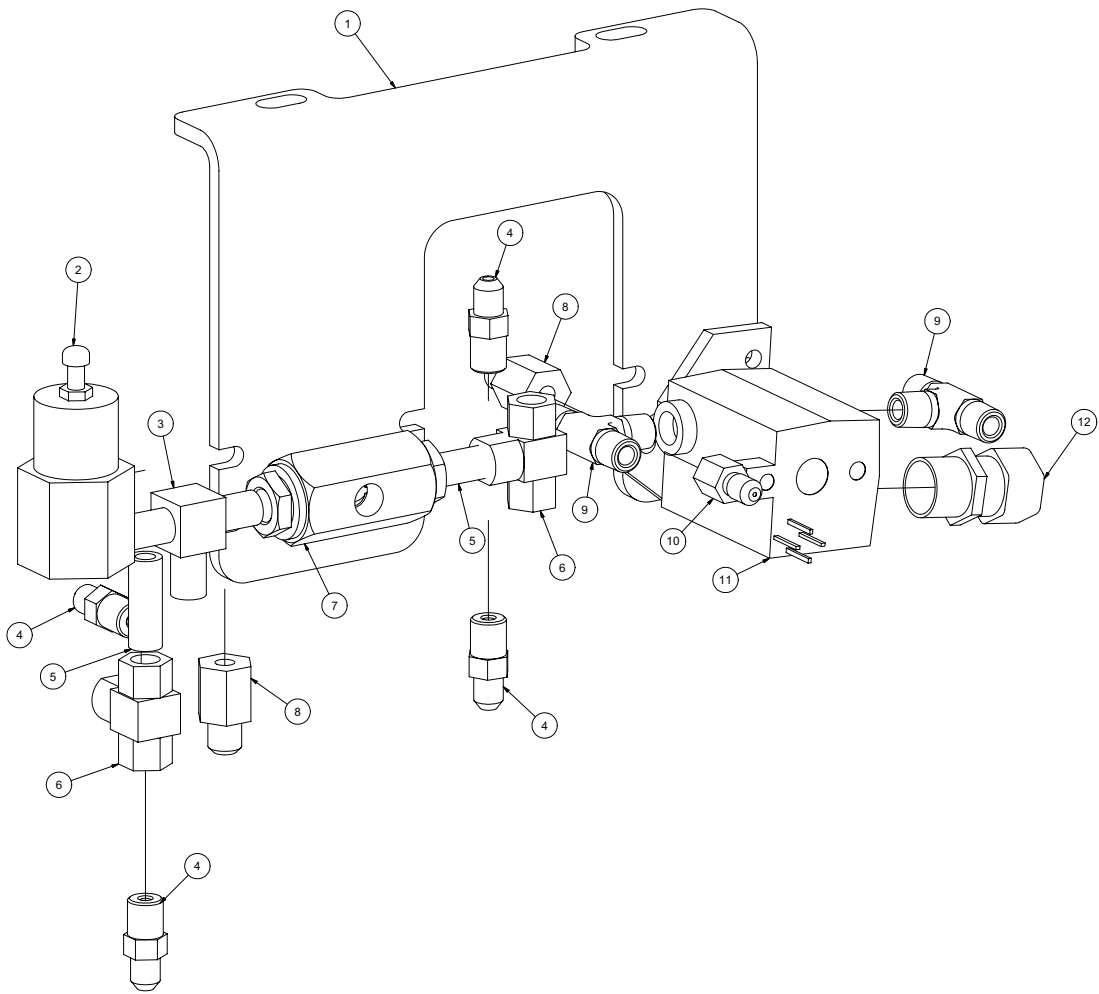

Water Pump Assembly KE24

ITEM	QTY	PART NO.	DESCRIPTION
1	1	8042352-1	PUMP CRANKCASE
2	2	8042352-2	ROLLER BEARING 33207/Q
3	2	8042352-3	O-RING D. 80,6X2,62
4		8042352-4	SHIM 0,1
		*	SHIM, 25
		*	SHIM, 0,35
5	1	8042352-5	RING ZJ45
6	1	8042352-6	OIL LEVEL INDICATOR
7	1	8042352-7	O-RING D. 39,34X2,62
8	1	8042352-8	OIL LEVEL INDICATOR SIDE BEARING COVER
9	20	8042352-9	SCREW TCEI M6X16 UNI 5931
10	1	8042352-10	O-RING D. 13,95X2,62
11	1	8042352-11	PLUG G3/8"
12	1	8042352-12	DIPSTICK
13	1	8042352-13	CRANKCASE COVER
14	1	8042352-14	O-RING D. 196,52X2,62
15	7	8042352-15	PLUG FOR D. 15 PORT
16	6	8042352-16	CONNECTING ROD SCREW
17	1	8042352-17	CRANKSHAFT
18	1	8042352-18	CRANKSHAFT KEY
19	1	8042352-19	MOTOR SIDE BEARING COVER
20	1	8042352-20	OIL SEAL 35X52X7 SPEC
21	3	8042352-21	CONNECTING ROD
22	3	8042352-22	PISTON
23	3	8042352-23	PIN D. 18X36
24	3	8042352-24	SEAL 36X47X7
25	3	8042352-25	WIPER
26	3	8042352-26	PLUNGER KE24
27	3	8042352-27	O-RING D. 11X2 SPEC
28	3	8042352-28	PLUNGER BOLT
29	1	8042352-29	PLUG G1/2"X18
30	1	8042352-30	WASHER D.1/2"
31	1	8042352-31	PLUG G1"X17
32	1	8042352-32	WASHER D.1"
33	1	8042352-33	MANIFOLD D22-24
34	3	8042352-34	OR D.50C52X1.78 KIT 2002-3-4-5-6-7-8-9-10-11
35	3	8042352-35	PACKING RETAINER D.24
36	3	8042352-36	PACKING D.24 L.P. KIT 2006-2007
37	3	8042352-37	MIDDLE RING D.24 KIT 2007
38	3	8042352-38	RESTOP RING D.24 KIT 2006-2007
39	3	8042352-39	PACKING D.24 H.P. KIT 2006-2007
40	3	8042352-40	FRONT RING D.24 KIT 2007
41	8	8042352-41	SCREW TCEI M10X110 UNI 5931
42	14	8042352-42	SCREW TCEI M10X25 UNI 5931 SPEC.
43	2	8042352-43	VALVE COVER
44	6	8042352-44	VALVE PLUG
45	6	8042352-45	BACK UP RING D.32,4X36,5X1,5
46	12	8042352-46	O-RING D.29,82X2,62 KIT 2000-2001
47	6	8042352-47	SUCTION/DELIVERY VALVE GUIDE PLATE KIT 2000-2001
48	3	8042352-48	DELIVERY VALVE SPRING KIT 2001
49	6	8042352-49	SUCTION/DELIVERY VALVE PLATE KIT 2000-2001
50	6	8042352-50	SUCTION/DELIVERY VALVE SEAT KIT 2000-2001
51	6	8042352-51	BACK UP RING D.31X35,5X1,5
52	3	8042352-52	DELIVERY VALVE ASSEMBLY KIT 2001
53	3	8042352-53	SUCTION VALVE SPRING KIT 2000
54	3	8042352-54	O-RING D.10,82X1,78
55	3	8042352-55	PLUG G1/4"X13
56	3	8042352-56	SUCTION VALVE ASSEMBLY KIT 2000
57	1	8042352-57	HYDRAULIC MOTOR FLANGE
58	6	8042352-58	SCREW TCEI M8X30 UNI 5931
59	3	8042352-59	CONNECTING ROD (COMPLETE)

Compressor Assembly