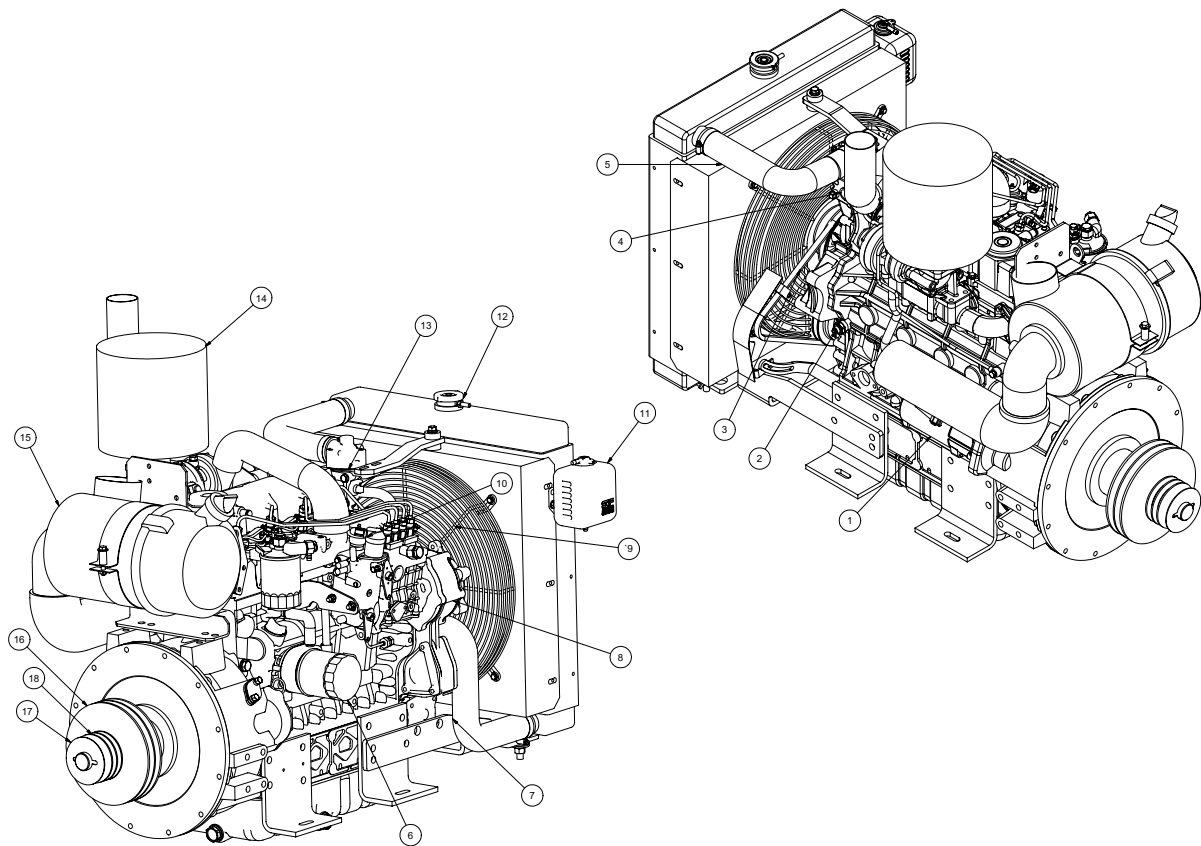

Engine Kubota V3800T

Engine Kubota V3800T

ITEM	QTY	NUMBER	DESCRIPTION
1	1	8046034	STARTER
2	1	8030960	OIL PRESSURE SWITCH
3	1	8046035	FAN BELT
4	1	8043952	WATER TEMPERTURE SWITCH
5	1	8045585	UPPER RADIATOR HOSE
6	1	8032002	OIL FILTER
7	1	8045586	LOWER RADIATOR HOSE
8	1	8046036	ALTERNATOR
9	1	8045588	FAN
10	1	8045589	FUEL SHUTOFF SOLENOID
11	1	8045590	OVERFLOW TANK OVERFLOW TANK CAP (Sold With Tank)
12	1	8045591	RADIATOR CAP
13	1	8045592	THERMOSTAT
14	1	8044485	MUFFLER
15	1	8045594	AIR FILTER HOUSING
*	1	8041055	AIR FILTER ELEMENT (INNER)
*	1	8041054	AIR FILTER ELEMENT (OUTER)
16	1	8044243	SHEAVE, BLOWER 8.35"OD 2517 TL
	1	8042659	BUSHING, TL2517 1 7/16"
17	1	8041799	KEYWAY RETAINER
18	1	8044244	SHEAVE, WATERPUMP 3.95" OD QT 2-GROOVE
	1	8044245	BUSHING, 1 7/16" QT
*	1	8041053	FUEL FILTER
*	1	8045595	FUEL PUMP
*	1	T400106	RADIATOR DRAIN FITTING