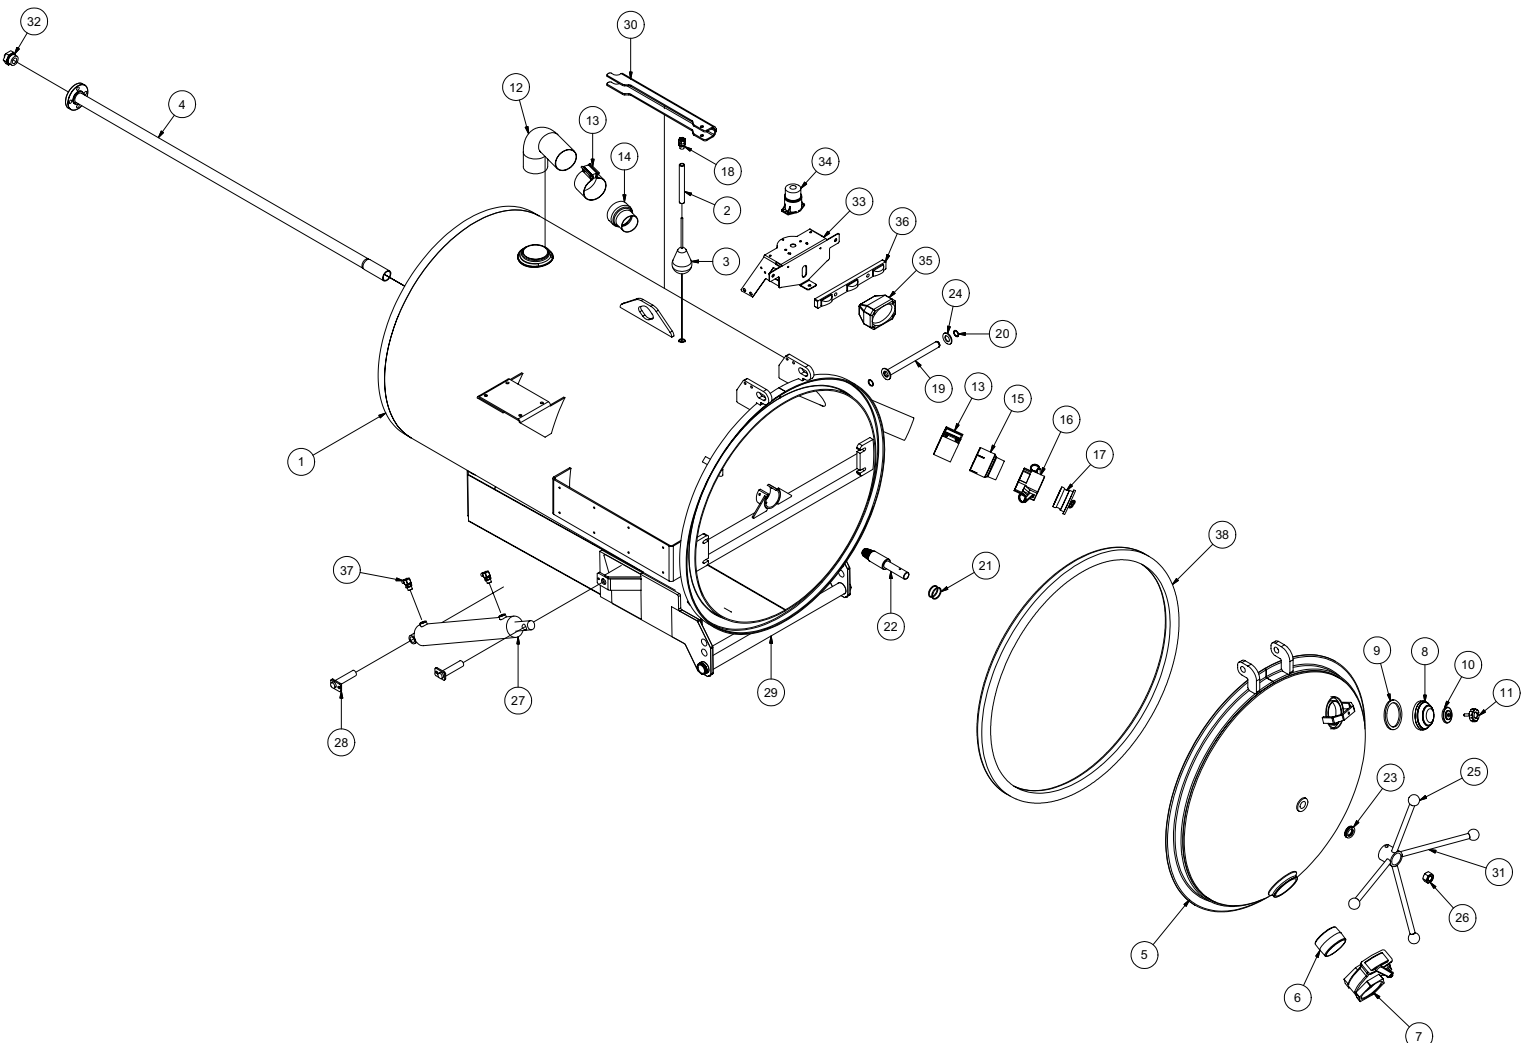

Tank and Door Assembly

V500

060910-E

VACASSY002

Tank and Door Assembly

V500

ITEM	QTY	PART #	DESCRIPTION	ITEM	QTY	PART #	DESCRIPTION
1	1	8040821	TANK - 500 (42" DIA)	33	1	8046507	STROBE LIGHT BRACKET
2	1	8040769	FLOAT SWITCH TUBE V500/500HD	4	U000880	SCREW,HC 1/2-13 X 2.00	
	1	8041291	BUSHING, RUBBER	4	U200100	WASHER, FLAT 1/2"	
*	1	8041471	FLOAT TUBE V500LT/V500LTHD	4	U210111	WASHER, LOCK 1/2"	
3	1	8043913	HIGH LEVEL FLOAT SWITCH ASSY	4	U100120	NUT, HEX 1/2-13	
4	1	8043209	TANK ROD - (500) MANUAL DOOR	1	X200003	WIRE HARNESS VAC TANK	
	1	8030446	O-RING #328 BUNA	1	X200100	WIRE HARNESS VAC TANK S/O	
	4	U000880	SCREW, HC 1/2-13 X 2.00	34	1	8043139	STROBE LIGHT LED
	4	U100120	NUT, HEX 1/2-13	3	U010006	SCREW, PHILLIPS #10-24X1"	
	8	U200100	WASHER, FLAT 1/2"	3	U210005	WASHER, LOCK #10	
	3	U010055	SCREW, HSH 5/16-18 X 1.50	3	U100010	NUT, HEX #10-24	
	3	8030369	TANK CLEANOUT NOZZLES	35	1	8043138	WORK LIGHT
5	1	8040843	DOOR - 500 (42" DIA)	36	1	8041509	LIGHT CLEARANCE 3 BAR
6	1	8030431	4" CLOSE NIPPLE	37	4	T401270	ELBOW, 90 1/2" MB-3/8" MJ
7	1	8030916	4" GATE VALVE	38	1	8041765	V500 SQUARE DOOR SEAL
	1	8031116	GATE VALVE HANDLE				
8	1	8031048	SIGHT GLASS				
9	1	8032007	GASKET, 4" COUPLER				
10	1	8031047	SIGHT GLASS PLATE				
11	1	8031046	SIGHT GLASS HAND WHEEL				
12	1	8040786	EXHAUST ELBOW 4"				
13	2	8030400	4" BAND CLAMP				
14	1	8040791	EXHAUST, TUBE 4" ID-3" OD REDUCER				
15	1	8031044	ADAPTER 3" MNPT 4" ID				
16	1	8030392	3" FEMALE COUPLER				
	1	8031042	GASKET, 3" FLAT BANJO				
17	1	8030393	3" COUPLING PLUG				
	1	8041485	LANYARD CABLE				
18	1	X000113	STRAIN RELIEF, 1/2"				
19	1	8040058	DOOR HINGE ROD				
20	2	8030362	1" SNAP RING				
21	2	W200120	ORING 1-7/8 X 2-1/8 X 1/8 (225)				
22	1	8040306	QL DOOR STRIKER				
23	3	8030174	WASHER, DOOR HOLDER Q.L.				
24	2	U200171	WASHER, FLAT 1" SAE				
25	4	J400060	1 7/8" KNOB				
26	1	U120060	NUT, LOCK NY 1" - 8				
27	2	8030359	SPOIL TANK HYDRAULIC CYLINDER				
	2	8042948	TANK CYL BASE END HOSE 6-36 ST-ST				
	2	8041521	TANK CYL ROD END HOSE 6-55 ST-ST				
	2	8042923	HYD PUMP SUPPLY/RETURN HOSE 6-46 ST-90				
	2	T402154	TEE, 3/8" MJ - 3/8" MJ - 3/8" MJ				
28	4	8030128	CYLINDER PIN				
	4	U000400	SCREW, HC 3/8-16 X 0.75				
	4	U210060	WASHER, LOCK 3/8"				
29	1	8044970	TANK PIVOT ROD				
	2	U200100	WASHER, FLAT				
	2	U100120	NUT, HEX 1/2-13				
30	1	8041212	TANK SAFETY BRACE				
	1	8041213	CLIP, SAFETY				
31	1	8040235	DOOR HANDLE, 250-1200				
	2	U010040	SCREW, HSH .312-18 X .50				
32	1	T400261	REDUCER #16 MSAE - #6 MJ