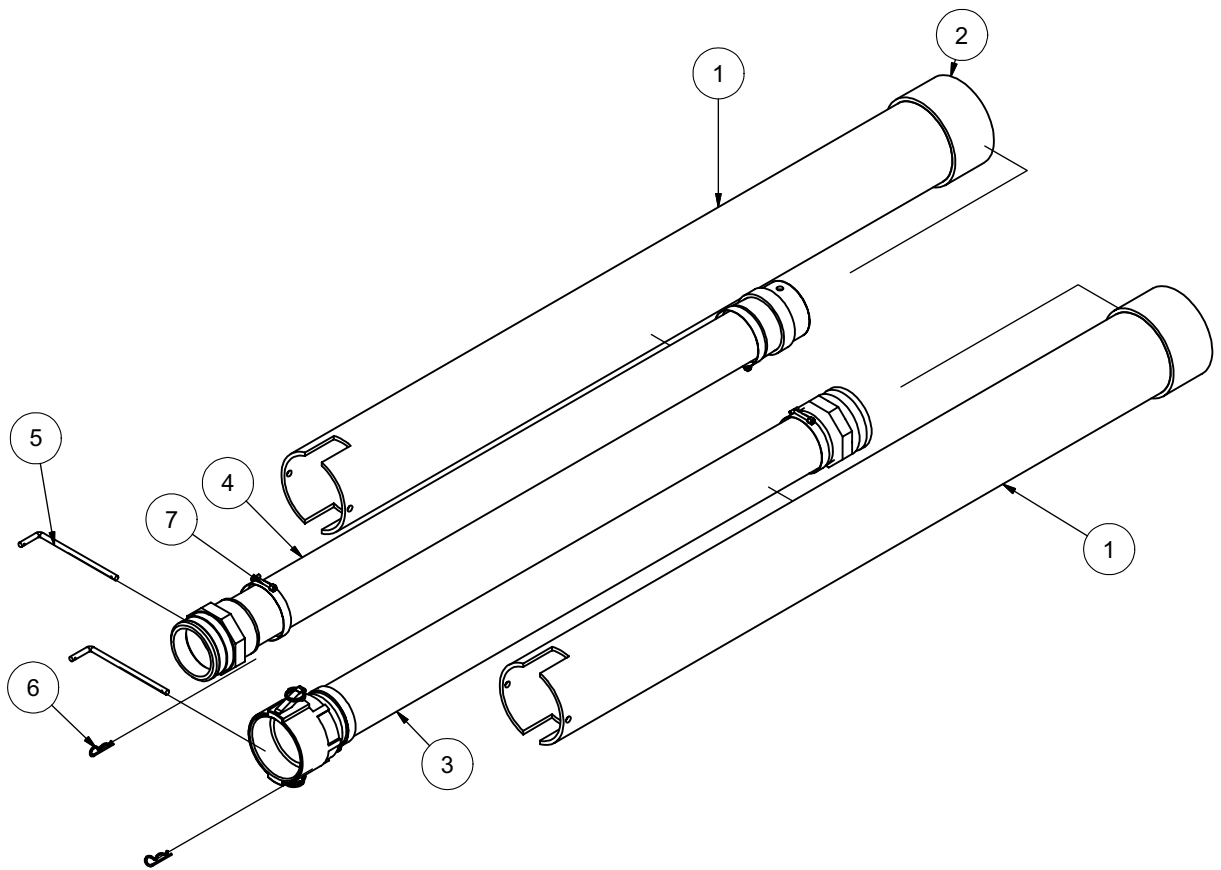

EXTENSION ARM

BOOM

ITEM	QTY	NUMBER	DESCRIPTION
1	1	8030846	4" FEMALE COUPLER
2	1	8045239	UNION EXHAUST 4" OD-MNPT
3	2	8042606	CLAMP T-BOLT 450
4	1	8045800	HOSE VAC AG SUCTION 4-18
5	1	8041960	EXTENSIONARM
6	4	8041947	PACKING RING
7	3	8041945	PLASTIC SLEEVE
8	1	8041963	PACKING GLAND
9	2	U001020	SCREW HC 1/2-13 X 5.50
	2	U200100	WASHER FLAT 1/2"
	2	U210100	WASHER LOCK 1/2"
	2	U100120	NUT HEX 1/2-13
10	1	8042160	4" PVC TUBE X 60" LONG
11	1	8041937	4" PVC FLANGE
12	1	8041938	GASKET
13	8	U001250	SCREW HC 5/8-11 X 3.00
	8	U200140	WASHER FLAT 5/8"
	8	U210140	WASHER LOCK 5/8"
	8	U100180	NUT HEX 5/8-11
14	1	8043647	BOOM HANDLE
	2	8042971	RUBBER STRIP
15	2	8043947	CAPTURE PIN
	2	R700160	R CLIP
	2	8041485	LANYARD CABLE

HOSE STORAGE

BOOM