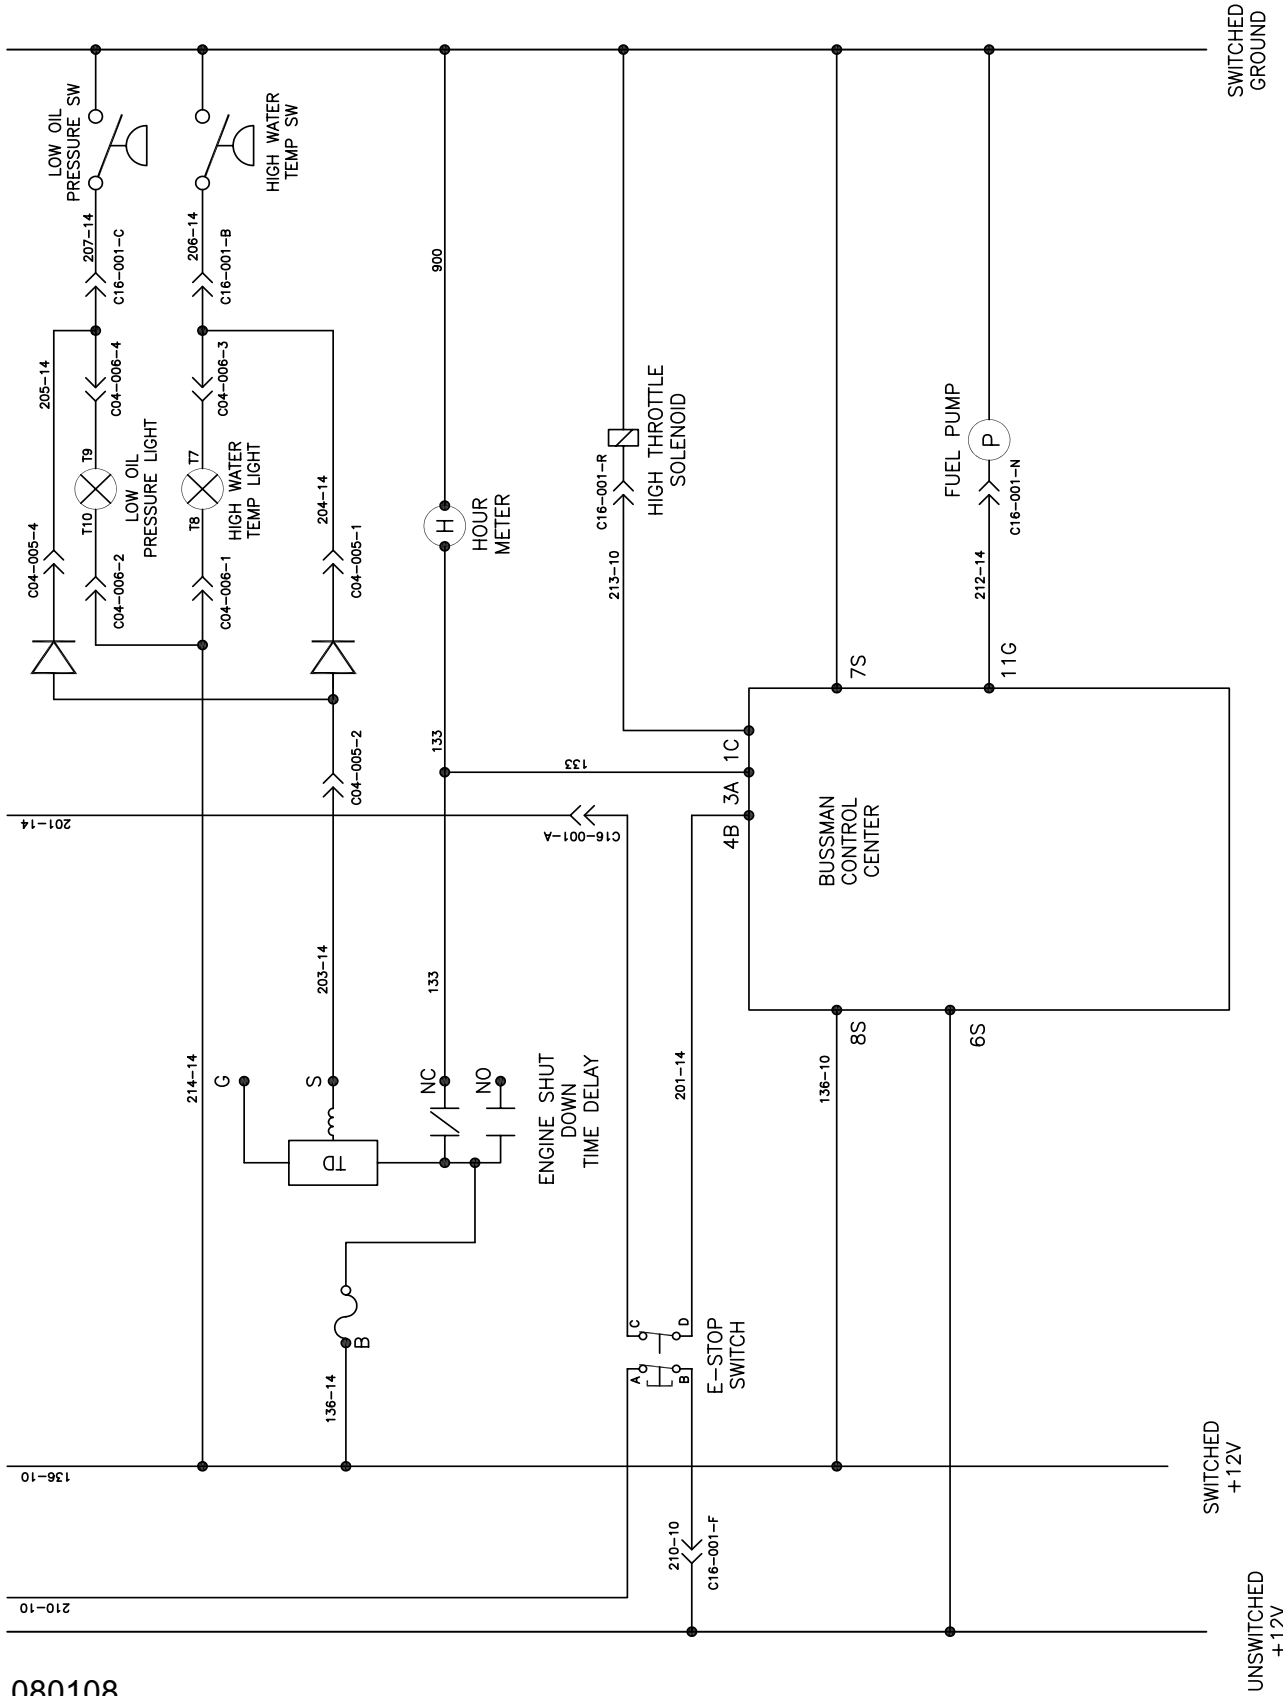

Vacuum Diesel Engine Schematic

080108