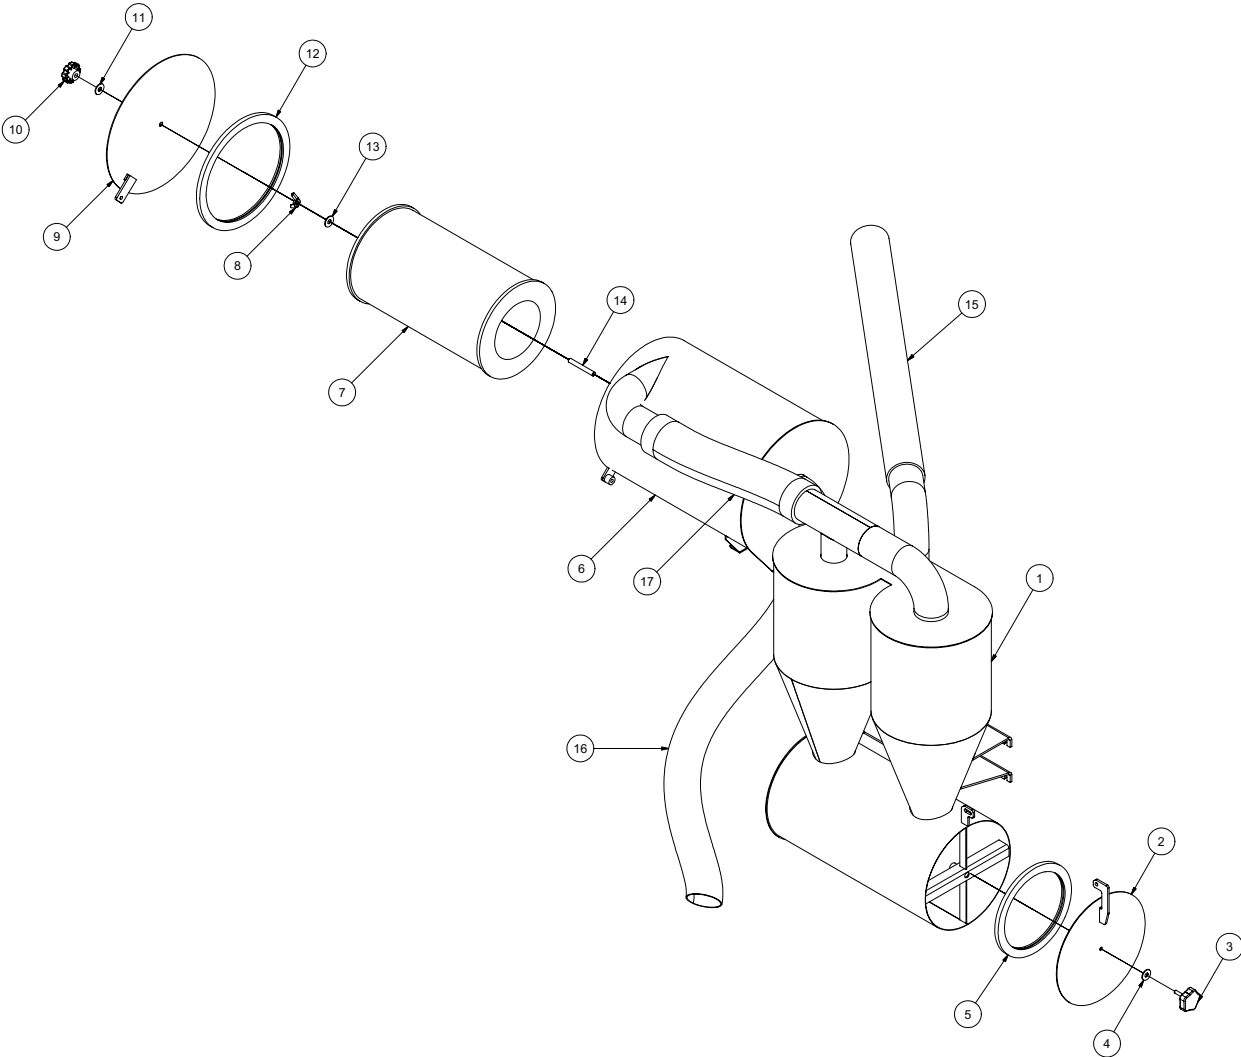

Filtration

1025

Filtration

1025

ITEM	QTY	PART #	DESCRIPTION
1	1	8040911	HD CYCLONE SEPERATOR HOUSING
	4	U000420	SCREW,HC 3/8-16X1.00
	4	U200600	WASHER,FLAT 3/8"
	4	U210061	NUT,HEX NY 3/8-16
2	1	8041272	575/1025 CYCLONE DOOR ASSY
3	1	8041197	KNOB,CYCLONE
	1	U200600	WASHER,FLAT 3/8"
	1	U210061	NUT,HEX NY 3/8-16
4	1	8041232	WASHER,RUBBER BACKED 1/2"
5	1	8041444	SEAL DOOR 575/1025 CYCLONE
6	1	8042263	AIR FILTER HOUSING 1025CFM
	4	U000420	SCREW,HC 3/8-16X1.00
	8	U200600	WASHER,FLAT 3/8"
	4	U210061	NUT,HEX NY 3/8-16
7	1	8031293	WASHABLE AIR FILTER ELEMENT
8	1	U130080	NUT,WING 1/2-13
9	1	8041541	1025 DOOR WITH TAB
	1	U000560	SCREW,HC 3/8-16X3.00
	2	U200600	WASHER,FLAT 3/8"
	1	U210061	NUT,HEX NY 3/8-16
10	1	8041218	KNOB,AIR FILTER
11	1	8041232	WASHER,RUBBER BACKED 1/2"
12	1	8041450	AIR FILTER HOUSING DOOR SEAL
13	1	U200100	WASHER,FLAT 1/2"
14	1	8040302	THREADED ROD, AIR FILTER HSG
15	1	8042951	TANK TO CYCLONE HOSE AG SUCTION 4-58
	2	8042606	CLAMP HOSE T-BOLT 450
16	1	8044130	AIR FILTER TO BLOWER HOSE AG SUCTION 4-172
	2	8042606	CLAMP HOSE T-BOLT 450
17	1	8042931	CYCLONE TO AIR FILTER HOSE AG SUCTION 4-26
	2	8042606	CLAMP HOSE T-BOLT 450