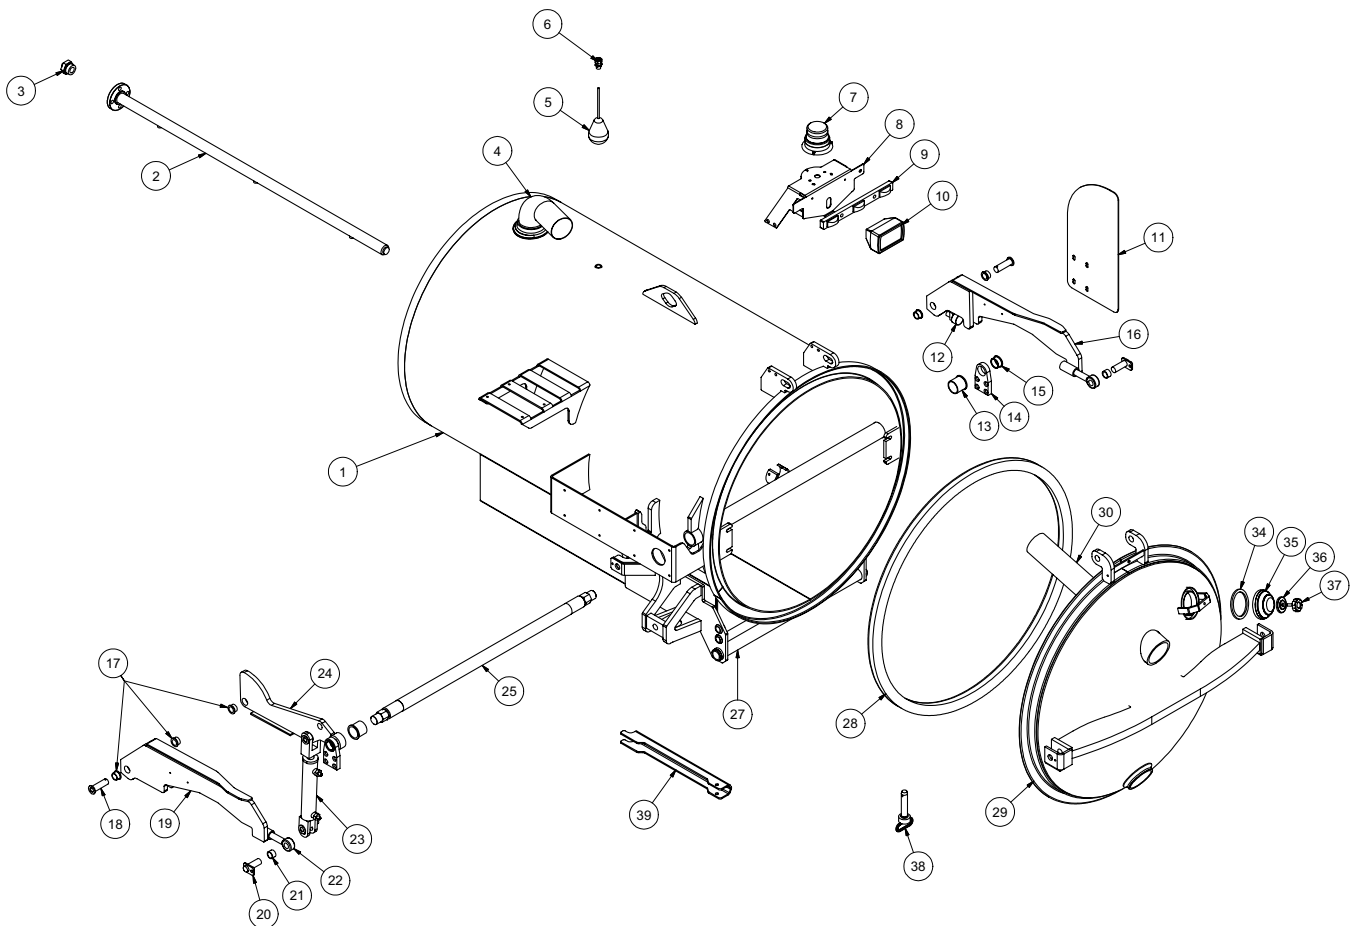

OUTLET FITTINGS