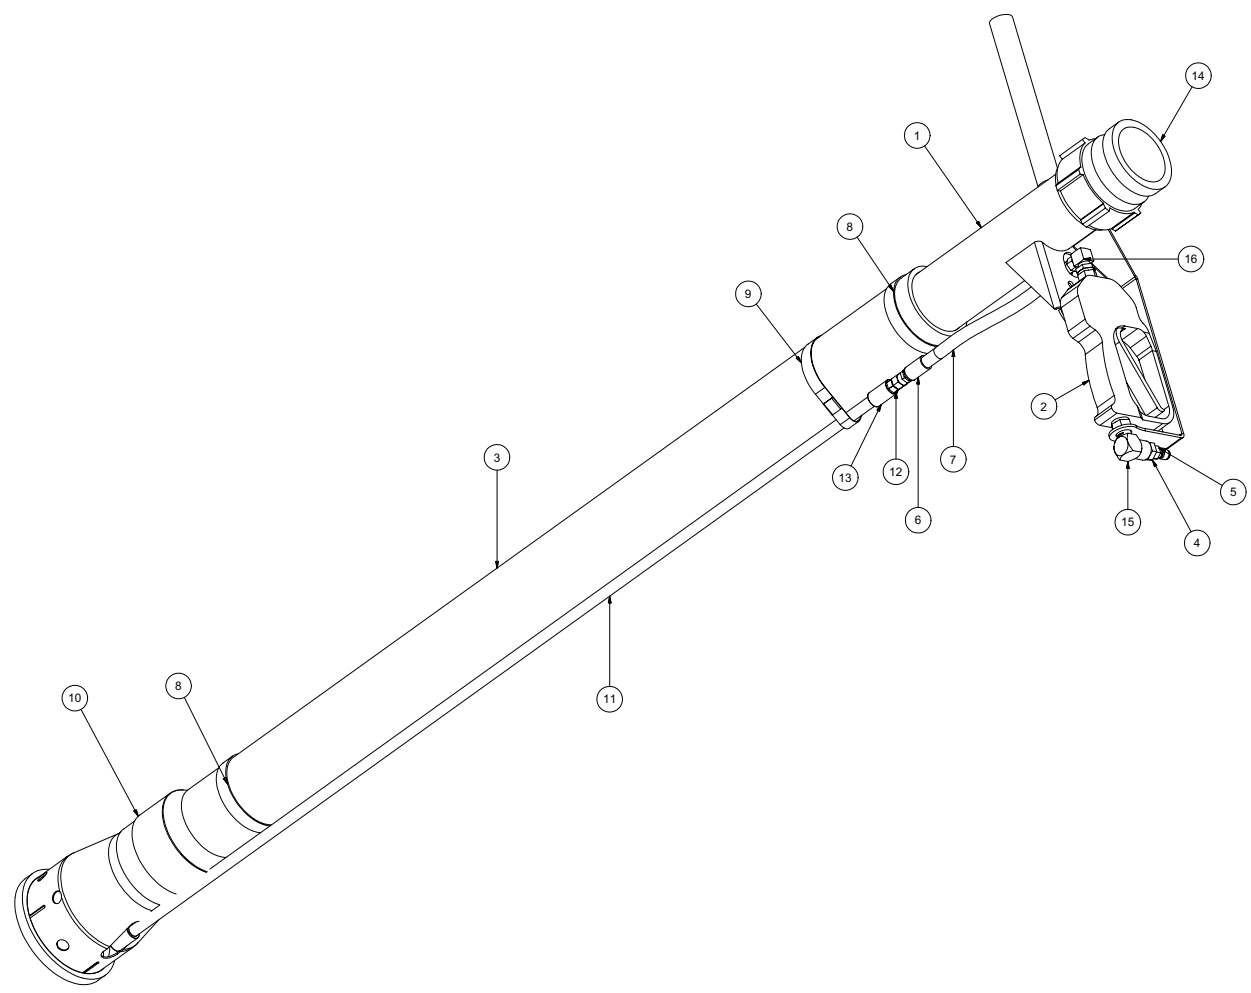

Tools

HD Reduction Tool

122607

VACASSY707

Tools

HD Reduction Tool

ITEM	QTY	PART NO.	DESCRIPTION
-	-	8043118	TOOL VAC REDUCTION HD COMPLETE
1	1	8042862	TOOL VAC HEAD ASSY 3"
2	1	8042026	STRAIGHT SPRAY GUN
3	1	8042811	TOOL VAC REDUCTION PVC 3" X 48"
4	1	T400023	UNION 6MP 4FP
5	1	8030486	WATER QD 1/4 MNPT SS
6	2	T320030	FITTING, HOSE 4HO 4FJ
7	1	8031278	HOSE ASSEMBLY REDUCTION TOOL
8	2	8030244	VAC CLAMP BAND 3 1/2" PUNCHLOCK
9	1	8030244	VAC CLAMP BAND 3 1/2" PUNCHLOCK
10	1	8041099	TOOL VAC REDUCTION HD LOWER ASSY
11	1	8030247	VAC WATER SUPPLY TUBE
12	1	T400020	UNION 1/4" MP-1/4" MJ STRAIGHT
13	1	8030367	VAC FITT 1/4" FF-S
14	1	8030391	BANJO 3" MALE 3" FNPT
15	1	T401065	ELBOW, 3/8 MP - 3/8 FP
16	1	T401100	ELBOW 4MP 4MJ 90
*	2	8030370	REDUCTION TOOL NOZZLE
*	2	8031268	REDUCTION TOOL NOZZLE 45 DEG

* NOT SHOWN