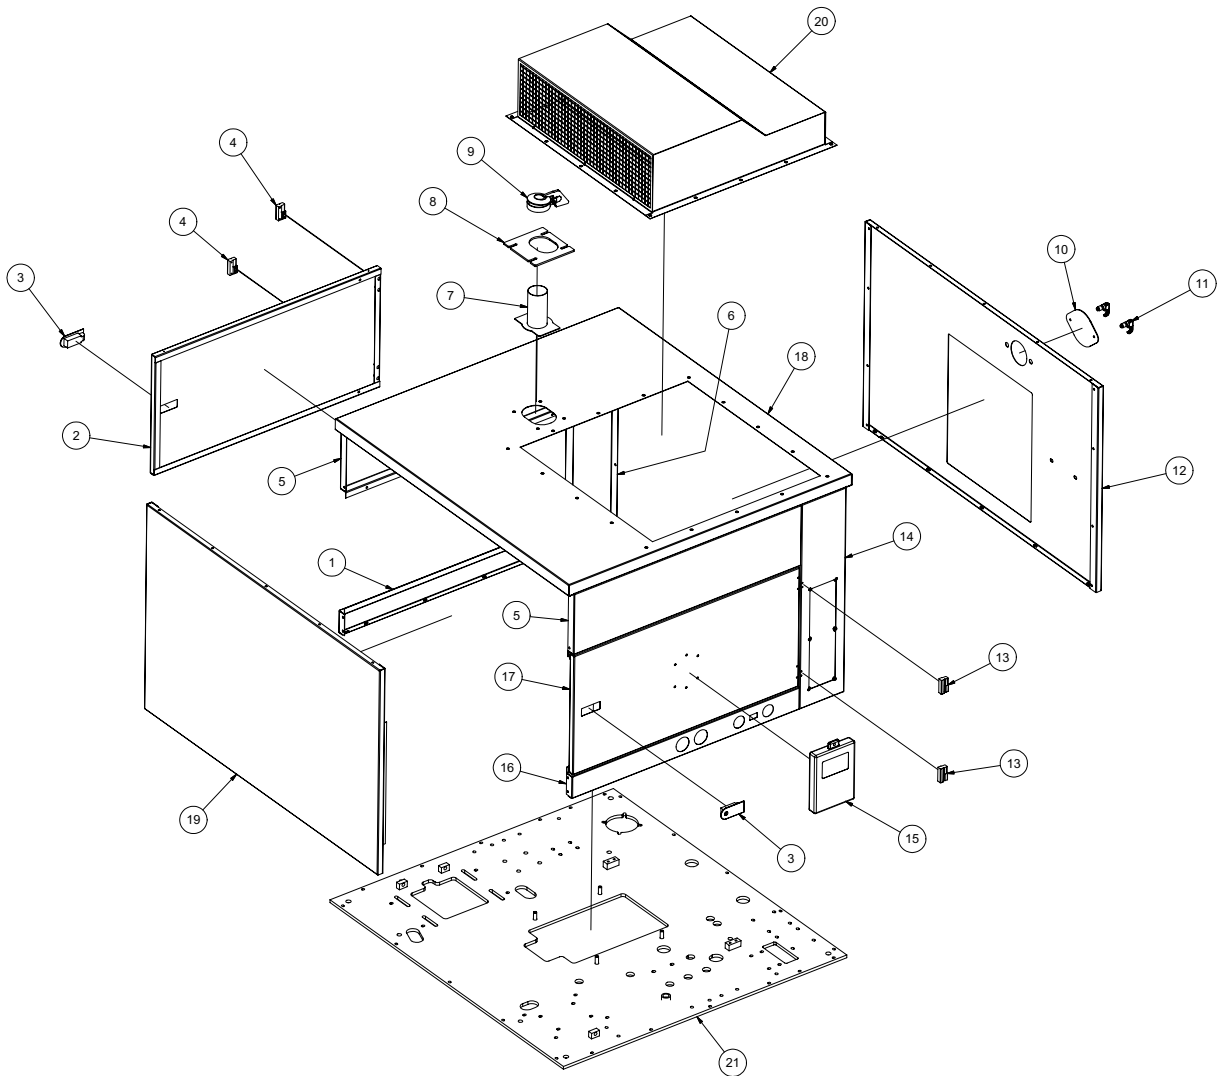

Enclosure Assembly

99HP AW

Enclosure Assembly

99HP AW

ITEM	QTY	PART #	DESCRIPTION
1	1	8044254	PANEL SIDE LOWER
2	1	8044258	DOOR PANEL
3	2	8040586	SEALED LEVER LATCH
4	2	8040589	OFFSET HINGE TYPE A
	8	U010010	SCREW,HSH #10-32 X 3/8"
5	2	8044257	PANEL SIDE UPPER
6	1	8043922	PANEL SIDE VERTICAL
7	2	8044538	EXHAUST PIPE
8	1	8044541	EXHAUST CLAMP PLATE
9	1	8044537	RAIN CAP 3" SILENT
10	1	8040592	RADIATOR ACCESS COVER
11	2	8040334	SWELL LATCH
	2	U120147	NUT,FLANGED LOCK 5/16-24
12	1	8044551	PANEL FRONT
13	2	8043600	OFFSET HINGE TYPE B
	8	U010010	SCREW,HSH #10-32 X 3/8"
14	1	8043614	PANEL SIDE VERTICAL CONTROL
15	1	E250210	MANUAL BOX
16	1	8044256	PANEL SIDE LOWER FOR GAUGES
17	1	8044260	PANEL DOOR FOR MANUAL BOX
18	1	8044520	PANEL TOP
19	1	8044252	PANEL REAR
20	1	8044523	AIR INLET BOX
21	1	8044242	MAIN PLATE
*	36	U000060	SCREW,HC 1/4-20X1
*	36	U000020	SCREW,HC 1/4-20X1/2
*	128	U200020	WASHER,FLAT 1/4
*	52	U120100	NUT,HEX LOCK 1/4
*	1	8041171	HANDLE
	2	U001017	SCREW,HSH 1/4-20X1.25
	2	U200020	WASHER,FLAT 1/4
	2	U120100	NUT,HEX LOCK 1/4-20
*	2	8041504	DOOR SEAL VERTICAL

* NOT SHOWN