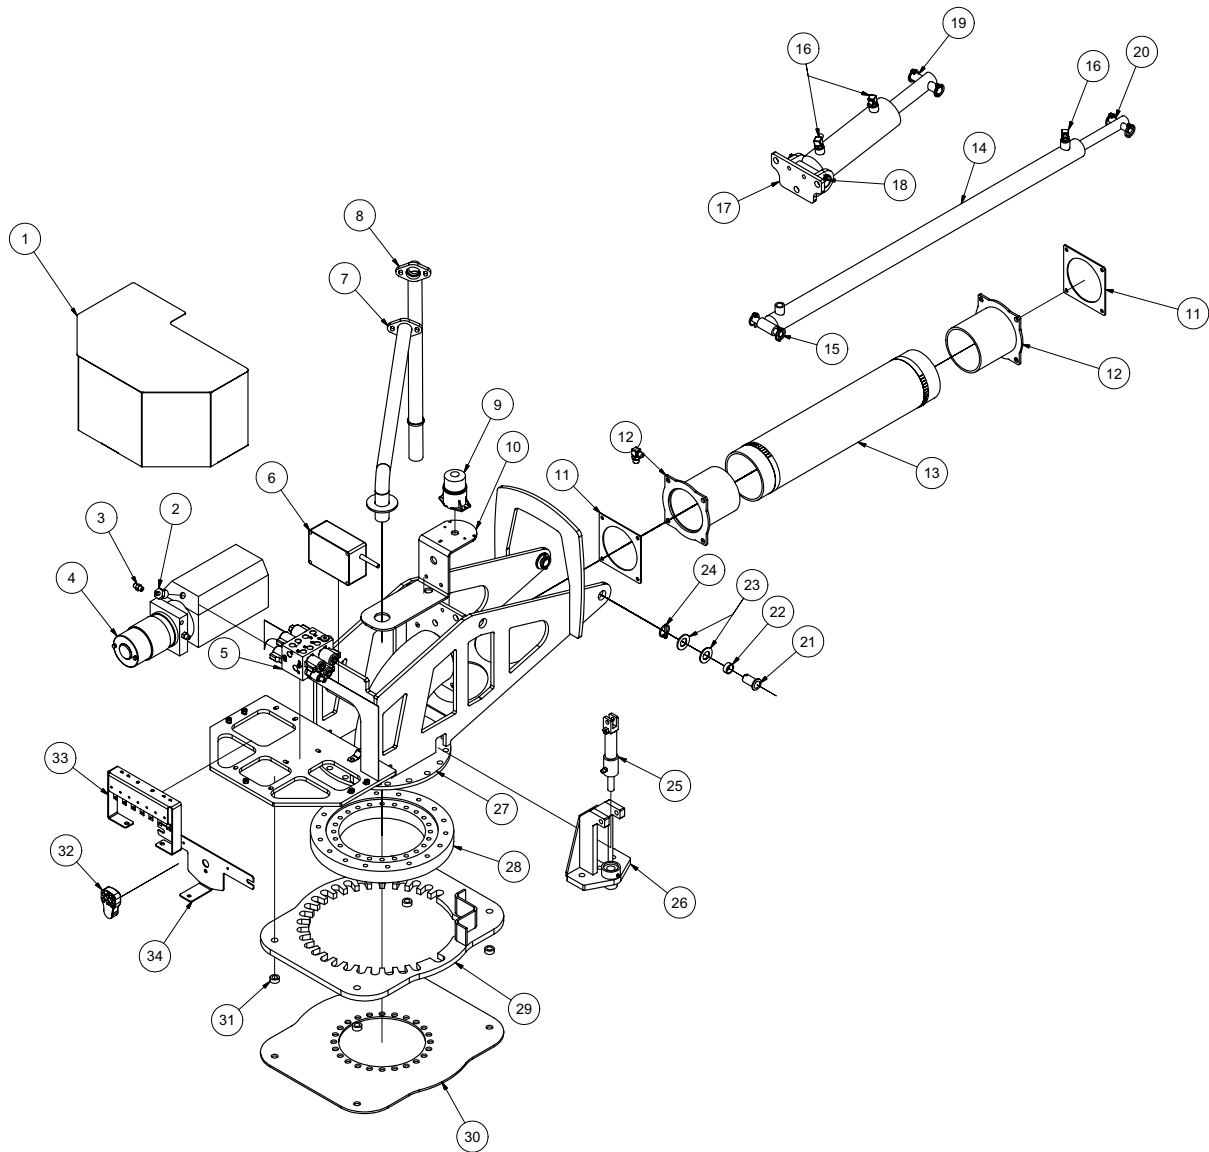

TURRET

BOOM MANUAL ROTATION

TURRET

BOOM MANUAL ROTATION

ITEM	QTY	PART #	DESCRIPTION
1	1	8043090	BOOM GUARD
2	1	T403018	REDUCER 12MP-4MJ
3	2	T400037	UNION 6MB-6MJ
4	1	8041601	PUMP HYD. 12V 6QT
5	1	8043578	MANIFOLD ASSY BOOM
6	1	8041914	BOOM - RC RECEIVER 6-RELAY
*		8042427	BOOM - RC RECEIVER 8-RELAY
7	1	8043245	BOOM CABLE TUBE WELDMENT
8	1	8045080	BOOM CABLE TUBE VERTICAL WELDMENT
9	1	8043139	STROBE LIGHT
10	1	8041932	BOOM - TURRET STROBE LIGHT PLATE
11	2	8041988	BOOM - FLANGE GASKET
12	2	8041958	BOOM - FLEX HOSE ADAPTER WELDMENT
13	1	8043678	HOSE AG SUCTION 6-30
	2	8042104	HOSE CLAMP 6IN T-BOLT
14	1	8030359	CYLINDER, HYD. 3" X 20" VAC'S
	1	8043782	HYD. HOSE EXTEND 6-77 ST-90
	1	8043783	HYD. HOSE RETRACT 6-114 ST-90
15	1	8042122	BOOM - EXT. CYLINDER BASE PIN
	2	U340050	PIN LINCH 3/16 X 1 9/16"
16	4	T401270	ELBOW, 90 1/2"MB - 3/8"MJ
17	1	8042887	AJUSTABLE CLEVIS - BOOM
18	1	8041977	BOOM - PIVOT CYLINDER BASE PIN
	2	U340050	PIN LINCH 3/16 X 1 9/16"
19	1	8041990	BOOM - PIVOT CYLINDER ROD PIN
	2	U340050	PIN LINCH 3/16 X 1 9/16"
20	1	8042350	BOOM - EXT. CYLINDER RD PIN
	2	U340050	PIN LINCH 3/16 X 1 9/16"
21	2	8042124	BOOM - TURRET PIVOT PIN
22	2	8042101	BUSHING BRONZE 1.25" X 1.00" X .50"LG
23	4	U200170	WASHER, FLAT 1"
24	2	U340050	PIN LINCH 3/16 X 1 9/16"
25	1	8043052	BRAKE CYLINDER
	1	T400801	PLUG, BREATHER 1/4"NPT
	1	T402020	UNION 4MJ-4MP
26	1	8045157	BOOM MANUAL BRAKE WELDMENT
	1	T500080	FITTING, GREASE 3/16"
27	1	8042240	BOOM - TURRET WELDMENT
	2	8041686	GROMMET 1"ID - 1 1/4"DOG - 1/4"WO
	6	U001281	SCREW, HC .625 - 11 X 3.50"
	6	U120020	NYLON LOCK NUT .625-11
	12	U200140	WASHER FLAT .625
28	1	8042234	SWIVEL BEARING
*	3	T500020	FITTING, GREASE .125 STRAIGHT (2 FITTINGS IN INNER RING, 1 IN OUTER RING)
29	1	8045195	BOOM MOUNT BRAKE RING
30	1	8043021	BOOM - LOWER STOP DISC
31	4	8030315	SKID - WATER TANK CLEVIS TUBE
32	1	8042426	RC TRANSMITTER (w/ GRAPHIC OVERLAYS)
*	1	X200006	BOOM WIRING HARNESS
*	1	8041911-1	RUBBER 6-BUTTON PAD
*	1	8043075	DECAL OVERLAY
*		8042428	RC TRANSMITTER 8 BUTTON (w/ GRAPHIC OVERLAYS)
33	1	8043639	BRACKET BOOM ELECTRONIC
	7	X000320	DEUTSCH DIODE RECEPTACLE
	1	8040185	RELAY
	2	8043690	TIME RELAY 2 SEC N/C
34	1	8044553	WORK LIGHT W/ DUETSCH CONNECTOR BUILT BRACKET

BOOM MANIFOLD CAVITY IDENTIFICATION

PORT	PART#	DESCRIPTION	USED ON
1.1	8043584	3-WAY VALVE	ALL
1.2	8043584	3-WAY VALVE	ALL
1.3	8043584	3-WAY VALVE	ALL
1.4	8043584	3-WAY VALVE	ALL
3.2	8043586	CHECK VALVE	MANUAL ROTATION
4.2	8042302	PRESSURE SWITCH 1000 PSI, N/C	MANUAL ROTATION
5	8043587	RELIEF VALVE ADJ	ALL
7	8043585	2-WAY VALVE N/O	MANUAL ROTATION

* NOT SHOWN