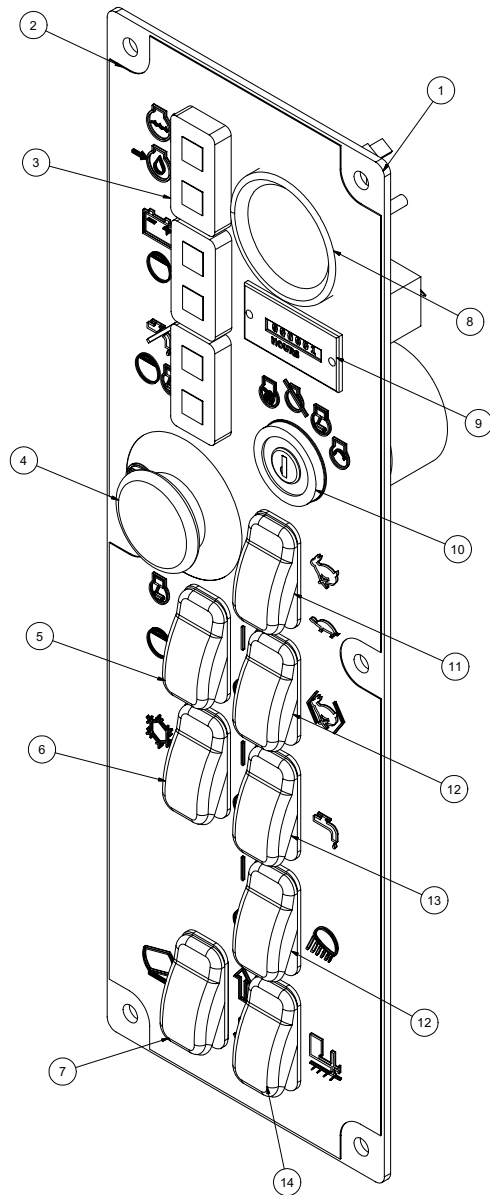

Electrical Control Bracket

Electrical Control Bracket

ITEM	QTY	PART NO.	DESCRIPTION
1	1	X000213	BUSSMAN VEC
	7	X000205	FUSE 5A
	2	X000206	FUSE 10A
	2	X000207	FUSE 20A
	3	X000237	FUSE 30A
	1	X000236	CIRCUIT BREAKER 20A
	1	X000210	CIRCUIT BREAKER 30A
	6	X000209	RELAY 35A/25A
	5	X000208	DIODE 6A
2	1	8042282	SWITCH, DELAY RELAY
3	1	X000240	RELAY TIME 30 SECOND
4	1	8043127	CONTROL PANEL - HARNESS MTG PLATE
5	1	X400050	BATTERY, 31-MHD WORKAHOLIC
6	2	8043742	BATTERY HOLD DOWN ROD ASSY
7	1	8043800	FUSE HOLDER AMG
	1	8043801	FUSE 250A AMG
8	1	8050016	BATTERY HOLD DOWN
*	1	X200005	HARNESS VAC CONTROL
*	1	X300222	BATTERY GROUND CABLE
*	1	X300219	BATTERY HOT CABLE 18"
*	1	X300220	ENGINE TO FUSE HOT 1GA 60"
*	1	X300221	HYD PUMP TO FUSE HOT 1GA 36"
*	1	X300221	ELEC CONTROL BOX TO FUSE HOT 1GA 36"
*	1	X300222	ELEC CONTROL BOX GROUND 1GA 18"
*	1	X300224	ENGINE GROUND 1GA 21"
*	1	X300225	HYD PUMP GROUND 1GA 24"

* NOT SHOWN

Control Panel

Control Panel

ITEM	QTY	PART NO.	DESCRIPTION
1	1	8043128	CONTROL PANEL - MAIN PLATE
2	1	J200031	DECAL - CONTROL PANEL
3	3	X000260	LIGHT LED DUAL PANEL
4	1	X000280	E-STOP
5	1	X000273	ROCKER SWITCH SPST (ON) NONE -OFF
6	1	X000272	ROCKER SWITCH DPST (ON) NONE -ON
7	1	X000274	ROCKER SWITCH DPDT (ON) OFF (ON)
8	1	X100001	FUEL GAUGE
9	1	X000300	HOUR METER
10	1	8030458	IGNITION SWITCH
11	1	X000271	ROCKER SWITCH DPST ON - ON
12	2	X000270	ROCKER SWITCH SPST ON -OFF
13	1	X000270	ROCKER SWITCH SPST ON -OFF
	1	X000271	ROCKER SWITCH DPST ON -ON
14	1	X000290	ROCKER SWITCH PLUG
	1	X000274	ROCKER SWITCH DPDT (HYD. JACK OPTION)
*	1	8030829	KEY, IGNITION - KUBOTA