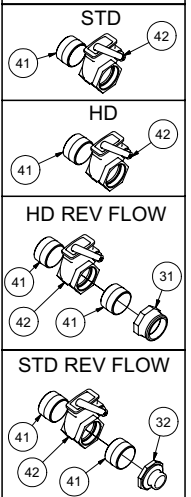

OUTLET FITTINGS