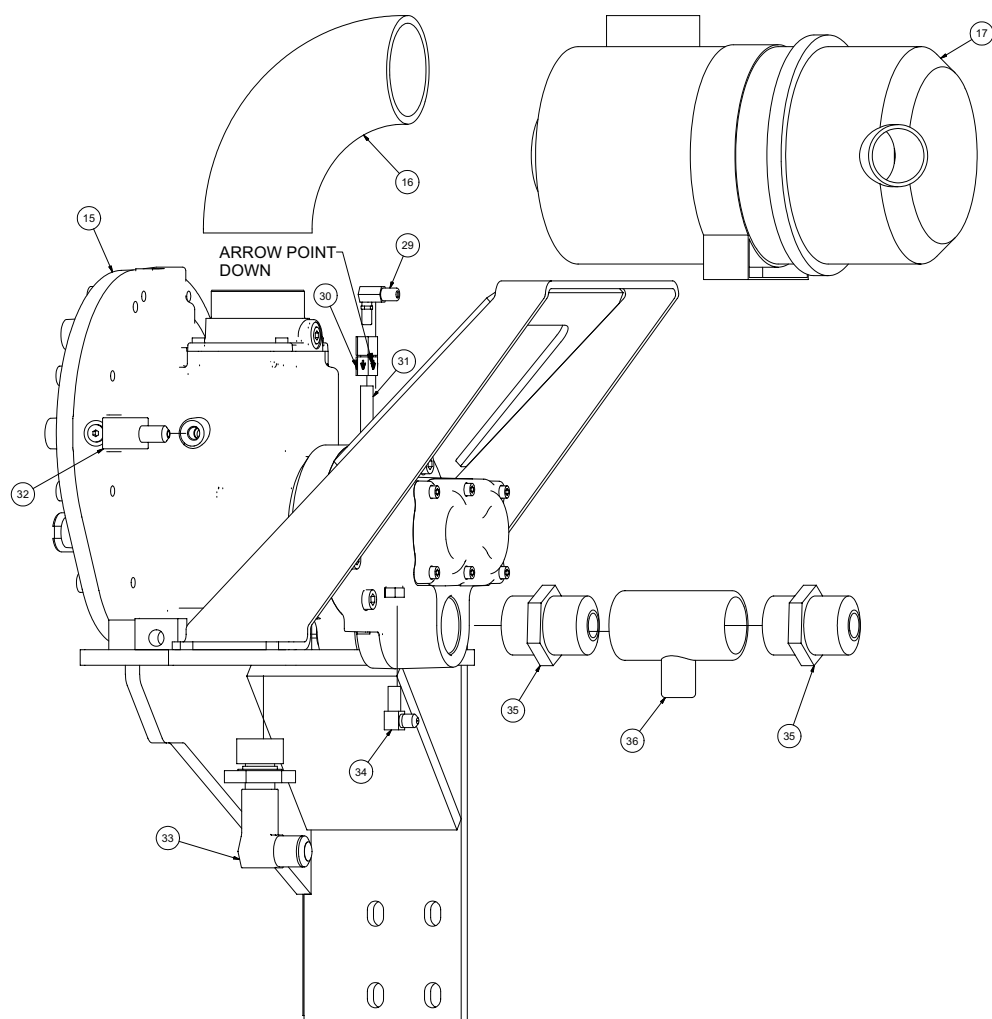

Compressor Assembly