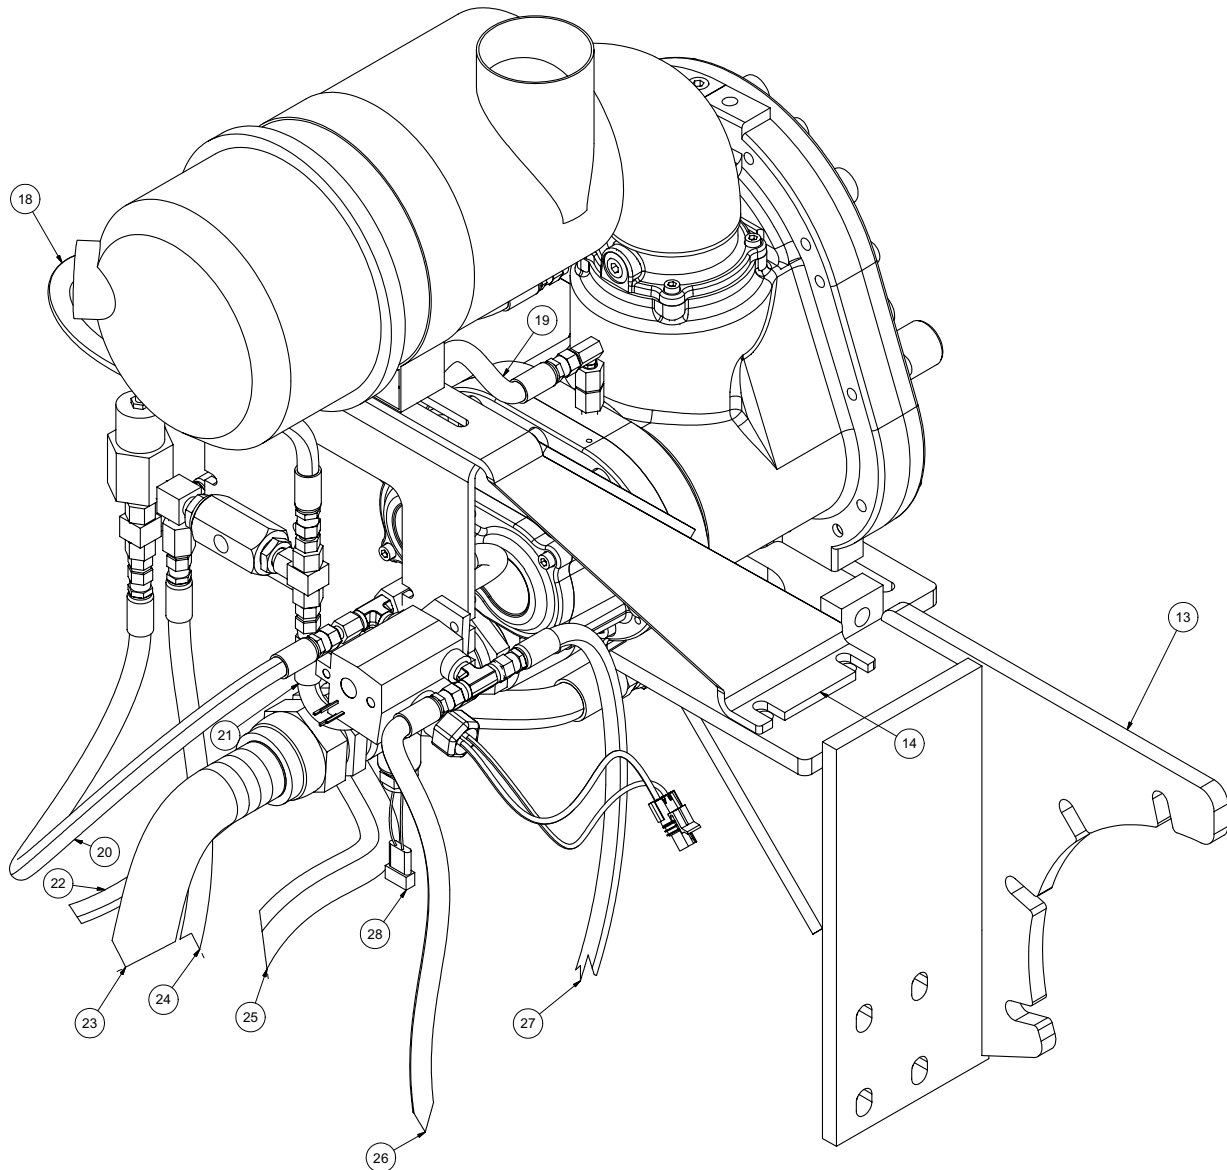

Compressor Assembly

122908

VACASSY221

Compressor Assembly

ITEM	QTY	PART NO.	DESCRIPTION
1	1	8044503	BRACKET AIR COMPRESSOR REGULATOR BLOWOFF AND BYPASS SOL
2	1	8044569	VALVE REGULATOR COMPRESSOR
3	1	T402034	TEE, 1/4MP 1/4MP 1/4MP
4	4	T400020	UNION 4MJ - 4MP
5	2	T421010	NIPPLE, CLOSE 1/4MP
6	2	8044667	VALVE SHUTTLE 1/4FP 1/4FP 1/4FP
7	1	8044570	VALVE BLOWDOWN COMPRESSOR
8	2	T400110	UNION 4FP - 4MJ
9	2	T402038	TEE, 4MJ 4MJ 4MP
10	1	8044544	ORIFICE 4MJ -4FJ .062"
11	1	8044542	VALVE SOLENOID AIR 3-WAY ROSS
12	1	X000113	1/2" STRAIN RELIEF CONNECTOR
13	1	8044286	COMPRESSOR MOUNTING BRACKET
14	1	8044457	COMPRESSOR AIR FILTER BRACKET
15	1	8044743	COMPRESSOR (POWERTECH MODEL)
16	1	8043047	ELBOW RUBBER COMPRESSOR INTAKE
17	1	8043049	COMPRESSOR AIR FILTER HSG
18	1	8044747	HOSE ASSY VAC 4-13" ST-ST
19	1	8044748	HOSE ASSY VAC 4-13" ST-90
20	1	8044745	HOSE ASSY VAC 4-20" ST-90
21	1	8044746	HOSE ASSY VAC 4-10" ST-90
22	1	8043841	HOSE ASSY VAC 4-25" ST-ST
23	1	8044750	HOSE ASSY VAC 1 1/2-25" ST-ST
24	1	8044744	HOSE ASSY VAC 4-76" ST-ST
25	1	8044761	HOSE ASSY VAC 12-24" ST-ST
26	1	8043304	HOSE ASSY VAC 4-47" ST-ST
27	1	8044749	HOSE ASSY VAC 4-23 1/2" ST-90
28	1	8043659	SWITCH TEMPOIL COMP 165F
29	1	T401095	ELBOW, 90 1/4"MB - 1/4" MJ
30	1	8044264	VALVE, INLINE CHECK 1/8P
31	1	T421008	1/8" CLOSE NIPPLE
32	1	T401230	ELBOW, 90 1/4"MB X 1/4" MJ
33	1	T401341	ELBOW, 3/4MB - 3/4MJ
34	1	8044263	ELBOW, 1/8MP X 1/4MJ W/CHECK AND ORIFICE
35	2	T400580	UNION, 1 1/2MP - 1 1/2MJ
36	1	T402219	TEE, 1 1/2FP - 1/2FP - 1 1/2FP