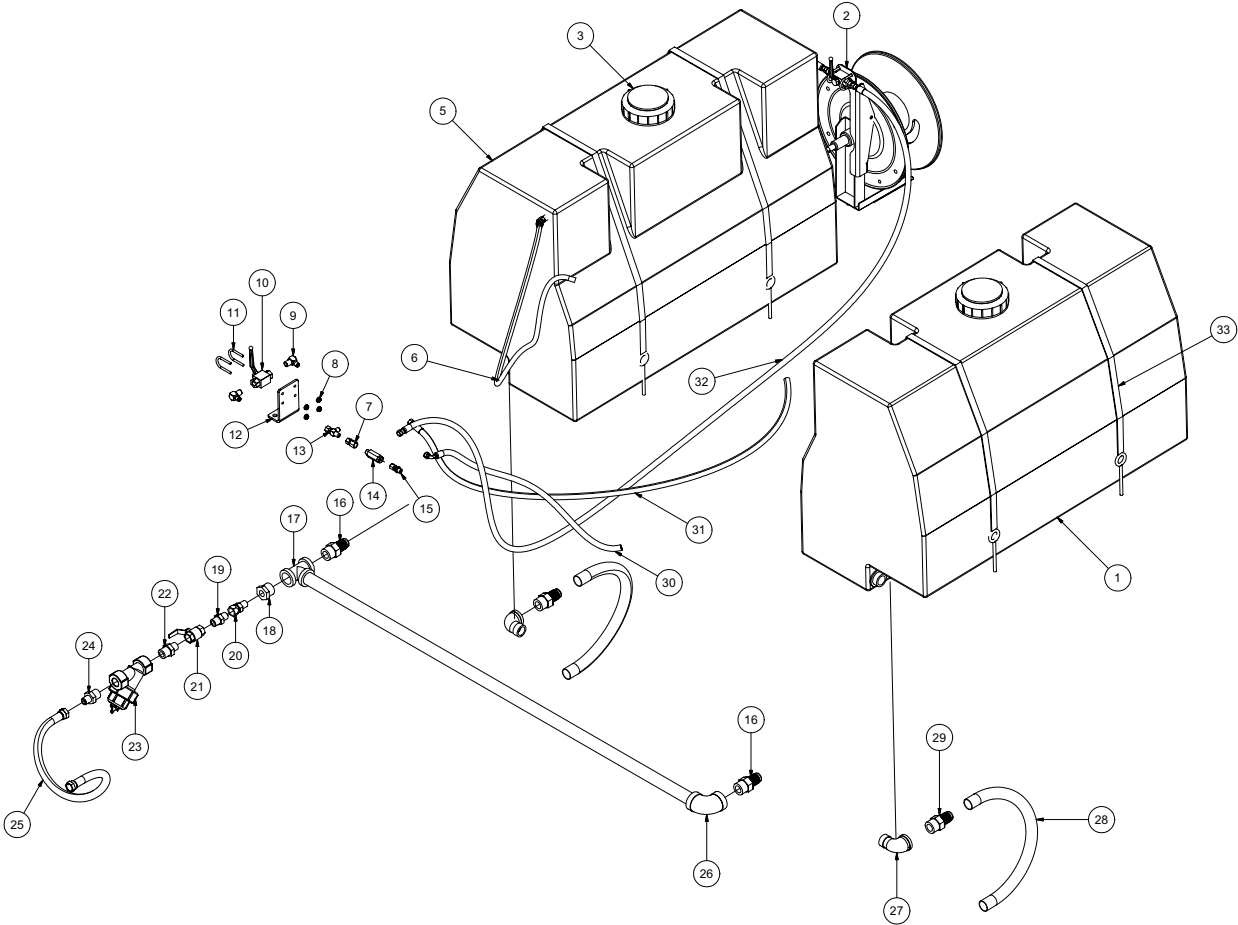

Water Tank Assembly

125 Gallon Saddle Tanks

Water Tank Assembly

125 Gallon Saddle Tanks

ITEM	QTY	NUMBER	DESCRIPTION
1	1	8040782	125 GALLON WATER TANK (STREETSIDE)
2	1	8043927	HOSE REEL
	1	8030351	BALL VALVE, STEEL 6FP
	2	U010017	U-BOLT 1 1/2" X 1/4-20 UNC
	4	U120100	NUT, LOCK 1/4-20
	4	U200020	WASHER, FLAT 1/4"
	2	T400028	UNION, 3/8"MP - 3/8"MJ
	1	8043094	HOSE REEL BRACKET
	1	8041830	HOSE 3/8" X 30'
	*	8030842-100	HOSE 3/8" X 100' (OPTIONAL)
	1	8030526	QUICK DISCONNECT 1/4" FEMALE
	1	8030504	REDUCER, 3/8"FP - 1/4"MP
3	2	8041119	WATER TANK LID
4	4	8040084	WATER TANK STRAP
5	1	8040782-1	125 GALLON WATER TANK (CURBSIDE)
	1	8043806	SWITCH, WATER SHUTOFF BOTTOM MOUNT
		8030343	SWITCH, WATER SHUTOFF SIDE MOUNT
6	1	8041465	HOSE VAC PUSH 8-66
	2	8030524	1/2" PUSH LOCK FITTING
	1	8030518	1/2" BULKHEAD 45 DEG
7	1	8031125	REDUCER, 1/4"FP - 3/8"FJ
8	4	U120100	NUT, LOCK 1/4"-20
	4	U200020	WASHER, FLAT 1/4"
9	2	8041311	ELBOW, 1 1/4FP - 1 1/4FP
10	1	8030351	BALL VALVE, STEEL 6FP
11	2	U010017	U-BOLT 1 1/2" X 1/4-20 UNC
12	1	8040670	BALL VALVE BRACKET
13	1	T402153	TEE 6MJ 6MJ 6MJ
14	1	8030923	FILTER, WATER HIGH PRESSURE
15	1	8031126	REDUCER, 1/4"FP - 3/8"MJ
16	4	8041312	FITTING, HOSE BARB 1 1/4"
17	1	8041310	TEE 1 1/4FP - 1 1/4FP - 1 1/4FP
18	1	T403100	REDUCER, 20MP - 12MP
19	1	T400100	UNION, 12MJ - 12MP
20	1	T400101	UNION, 12FJ - 12MP
21	1	T000185	BALL VALVE, BRASS 3/4"FP
22	1	T404060	REDUCER, 16MP - 12MP
23	1	8040186	STRAINER
24	1	T400450	REDUCER, 12MJ - 16MP
25	1	8041058	HOSE VAC PUSH 12-36
	2	8030525	FITTING, HOSE #12FJ PUSH LOCK
26	1	8041309	ELBOW, 1 1/4FP - 1 1/4FP
27	2	8041311	ELBOW, STREET 1 1/4"
28	2	8041523	HOSE, VAC CLEAR VINYL 1 1/4-24
29	4	8041312	FITTING, HOSE BARB 1 1/4"
30	1	8043664	BALL VALVE TO WATER PUMP HOSE #6-36 ST-90
31	1	8043949	BALL VALVE TO TANK CLEANOUT HOSE #6-215 ST-90
32	1	8041477	HOSE REEL TO BALL VALVE HOSE #6-140 ST-ST
33	4	8043860	STRAP, EYEBOLT 1" X 62" OAL