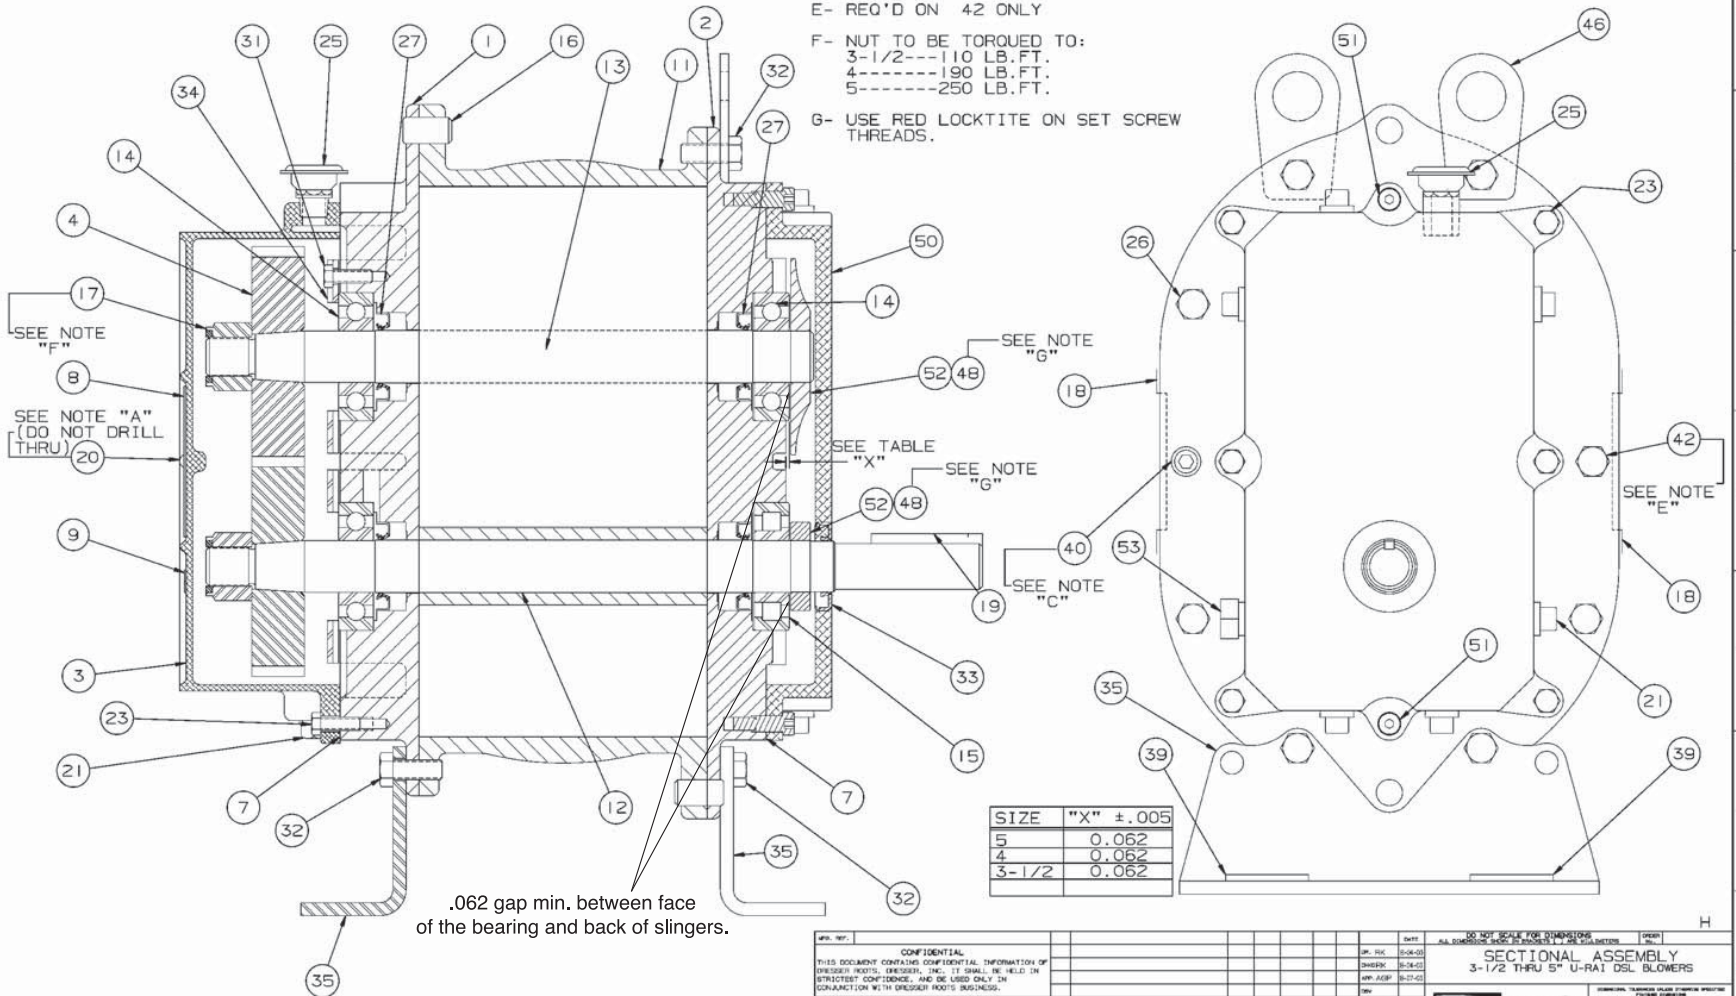

1. NOTES:
2. A- INSTALL ITEM #20 (SCREW) IN ASSEMBLY
   - C- 3-1/2 REQ'D SOC. HD. ON G.E. AND D.E.
   - E- REQ'D ON '42 ONLY
   - F- NUT TO BE TORQUED TO:
     3-1/2---110 LB.FT.
     4-----190 LB.FT.
     5-----250 LB.FT.
   - G- USE RED LOCKTITE ON SET SCREW THREADS.

REV.	PART NAME	REV. NO.	DATE

SEE NOTE "F"
SEE NOTE "A"
(DO NOT DRILL THRU)

SIZE	"X" ±.005
5	0.062
4	0.062
3-1/2	0.062

.062 gap min. between face of the bearing and back of slingers.

CONFIDENTIAL THIS DOCUMENT CONTAINS CONFIDENTIAL INFORMATION OF DRESSER INDUSTRIES, INC. IT SHALL BE HELD IN STRICTEST CONFIDENCE, AND BE USED ONLY IN CONNECTION WITH DRESSER INDUSTRIES BUSINESS.		DATE: 5-08-03 DRAWN: 5-08-03 APP. JCBP: 5-07-03		DO NOT SCALE FOR DIMENSIONS ALL DIMENSIONS UNLESS OTHERWISE SPECIFIED SECTIONAL ASSEMBLY 3-1/2 THRU 5" U-RAI DSL BLOWERS		SCALE: FULL DRESSER Dresser ROOPS, Dresser, Inc. Houston, TX, U.S.A.	
REF. SYMBOLS: (1) FINISH (2) ANGLE (3) PARALLELISM (4) TYP. POSITION (5) STRAIGHTNESS		SURF. FINISH: (1) PERPENDICULARITY (2) PROFILE OF LINE (3) PROFILE OF A SURFACE (4) CIRCULARITY (5) POSITION IN MOUNTING HOLES		A: HEMMED EDGE FROM BREATHER & SIDE "H" OPEN 11/1/08 7376V		T30356023 REV A	

Assembly of URAI DSL Blowers with Splash Lubricated Drive End 3-5" Gear Diameter