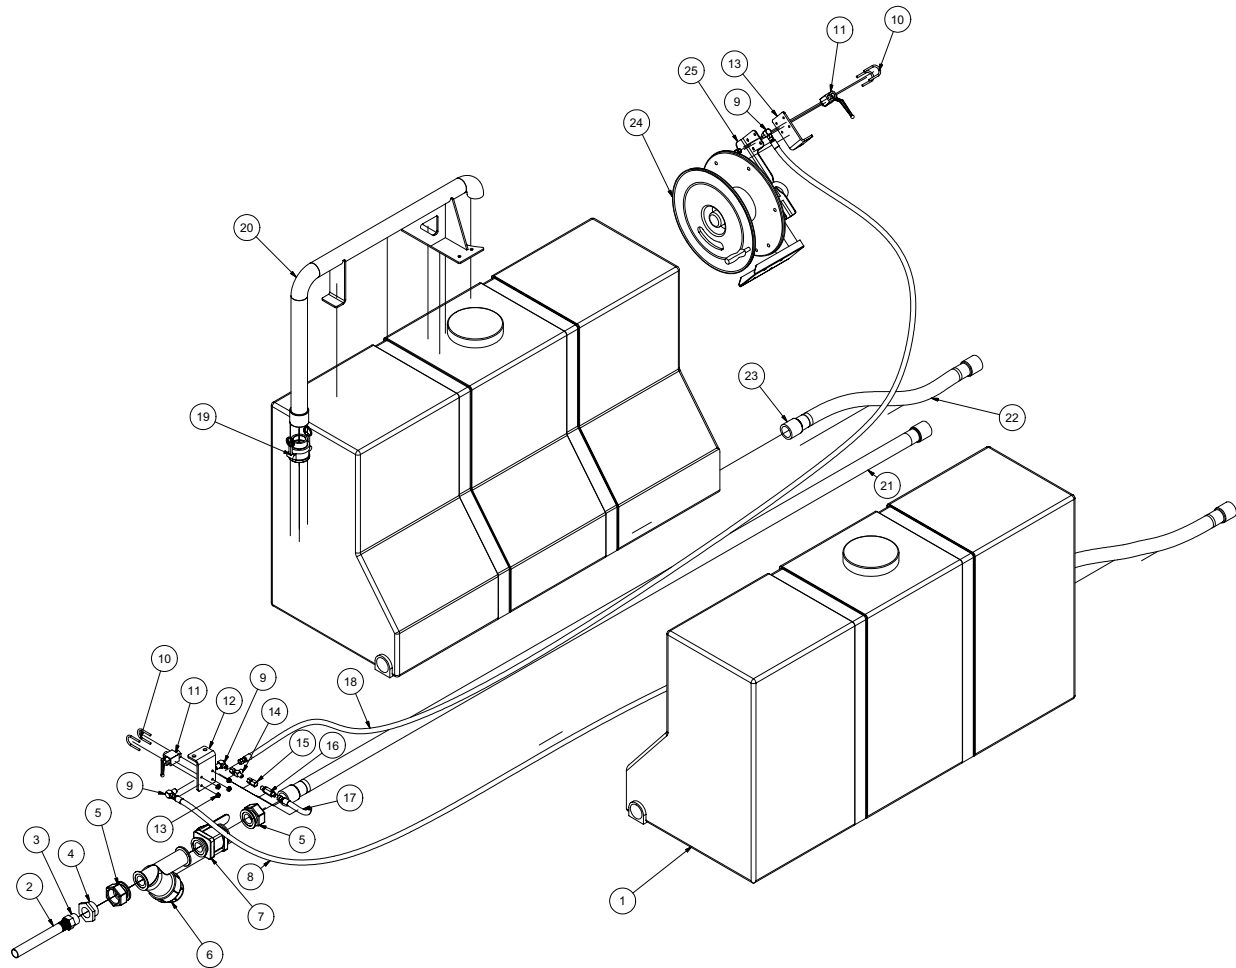

Water Tank Assembly

125 Gallon Saddle Tanks

ITEM	QTY	NUMBER	DESCRIPTION
1	1	8040782	125 GALLON WATER TANK (STREETSIDE)
2	1	8043927	HOSE REEL
	1	8030351	BALL VALVE, STEEL 6FP
	2	U010017	U-BOLT 1 1/2" X 1/4-20 UNC
	4	U120100	NUT, LOCK 1/4-20
	4	U200020	WASHER, FLAT 1/4"
	2	T400028	UNION, 3/8"MP - 3/8"MJ
	1	8043094	HOSE REEL BRACKET
	1	8041830	HOSE 3/8" X 30'
	*	8030842-100	HOSE 3/8" X 100' (OPTIONAL)
	1	8030526	QUICK DISCONNECT 1/4" FEMALE
	1	8030504	REDUCER, 3/8"FP - 1/4"MP
3	2	8041119	WATER TANK LID
4	4	8040084	WATER TANK STRAP
5	1	8040782-1	125 GALLON WATER TANK (CURBSIDE)
	1	8043806	SWITCH, WATER SHUTOFF BOTTOM MOUNT
		8030343	SWITCH, WATER SHUTOFF SIDE MOUNT
6	1	8041465	HOSE VAC PUSH 8-66
	2	8030524	1/2" PUSH LOCK FITTING
	1	8030518	1/2" BULKHEAD 45 DEG
7	1	8031125	REDUCER, 1/4"FP - 3/8"FJ
8	4	U120100	NUT, LOCK 1/4"-20
	4	U200020	WASHER, FLAT 1/4"
9	2	8041311	ELBOW, 1 1/4FP - 1 1/4FP
10	1	8030351	BALL VALVE, STEEL 6FP
11	2	U010017	U-BOLT 1 1/2" X 1/4-20 UNC
12	1	8040670	BALL VALVE BRACKET
13	1	T402153	TEE 6MJ 6MJ 6MJ
14	1	8030923	FILTER, WATER HIGH PRESSURE
15	1	8031126	REDUCER, 1/4"FP - 3/8"MJ
16	4	8041312	FITTING, HOSE BARB 1 1/4"
17	1	8041310	TEE 1 1/4FP - 1 1/4FP - 1 1/4FP
18	1	T403100	REDUCER, 20MP - 12MP
19	1	T400100	UNION, 12MJ - 12MP
20	1	T400101	UNION, 12FJ - 12MP
21	1	T000185	BALL VALVE, BRASS 3/4"FP
22	1	T404060	REDUCER, 16MP - 12MP
23	1	8040186	STRAINER
24	1	T400450	REDUCER, 12MJ - 16MP
25	1	8041058	HOSE VAC PUSH 12-36
	2	8030525	FITTING, HOSE #12FJ PUSH LOCK
26	1	8041309	ELBOW, 1 1/4FP - 1 1/4FP
27	2	8041311	ELBOW, STREET 1 1/4"
28	2	8041523	HOSE, VAC CLEAR VINYL 1 1/4-24
29	4	8041312	FITTING, HOSE BARB 1 1/4"
30	1	8043664	BALL VALVE TO WATER PUMP HOSE #6-36 ST-90
31	1	8043949	BALL VALVE TO TANK CLEANOUT HOSE #6-215 ST-90
32	1	8041477	HOSE REEL TO BALL VALVE HOSE #6-140 ST-ST
33	4	8043860	STRAP, EYEBOLT 1" X 62" OAL

Water Tank Assembly

205 Gallon Saddle Tanks