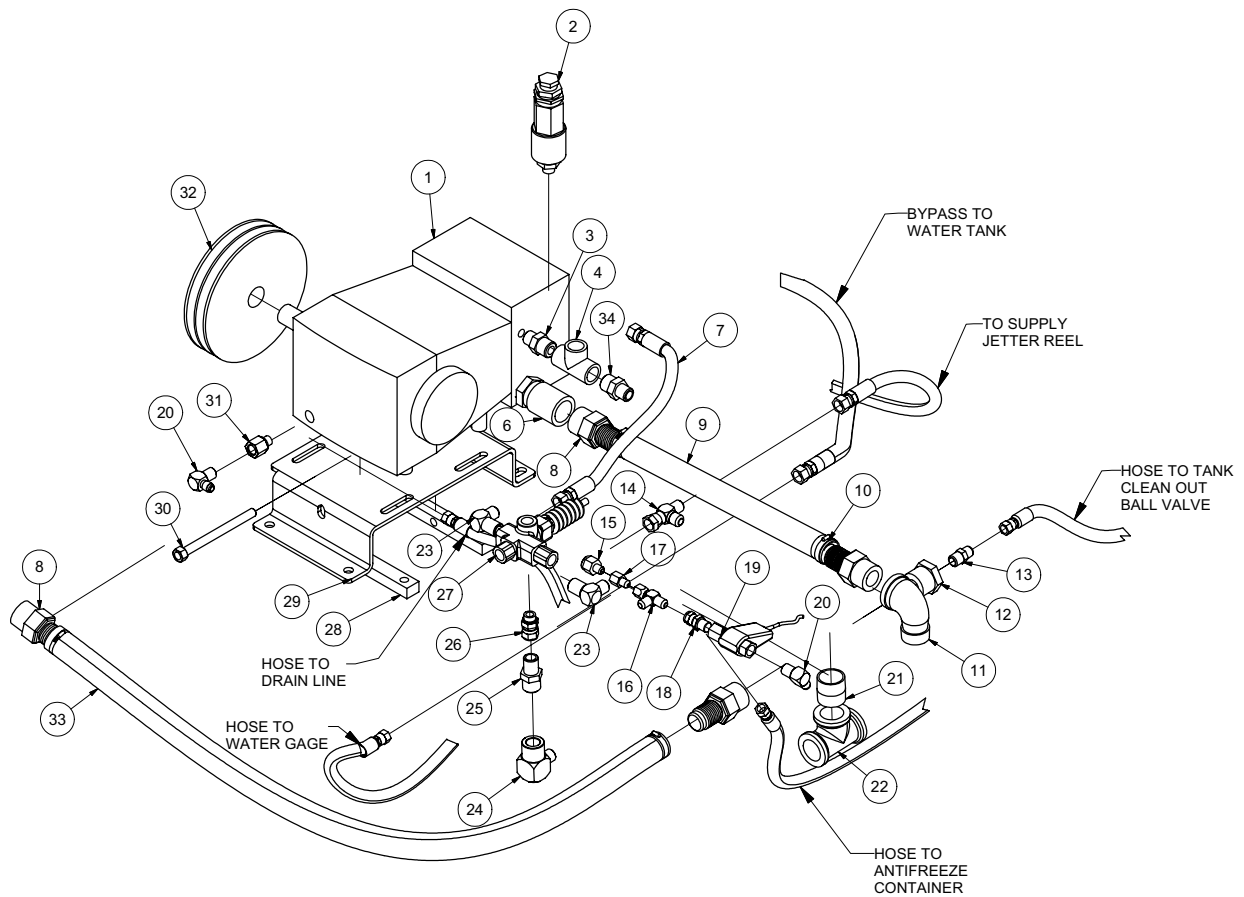

Water Pump Assembly KE24

Water Pump Assembly KE24

ITEM	QTY	PART NO.	DESCRIPTION
1	1	8042352	WATER PUMP KE24
2	1	8040556	SV2-300 SAFETY RELIEF VALVE
*	1	T400139	UNION, 1/2 MP-1/2 FBSPP
*	1	T403085	REDUCER, 3/4MP-1/2FP
3	1	T404030	REDUCER, 1/2MP-3/4MP
4	1	T402160	TEE, 3/4FP-3/4FP-3/4FP
5	1	T400618	REDUCER, 1"MP X 1 1/4"MP
6	1	T422080	COUPLING, 1 1/4"
7	1	8044647	HOSE ASSY VAC 8-14 ST-ST
8	4	8041312	FITTING, HOSE BARB 20HB-20MP
9	1	8042940	HOSE VAC CLEAR VINYL 1 1/4-18"
10	4	8040677	CLAMP, HOSE 1 1/2
11	1	T420120	STREET ELBOW 90 - 1 1/4"
12	1	T403110	REDUCER, 1 1/4"MP-1/2"FP GALV
13	1	8031291	UNION, 1/2MP-3/8MJ
14	1	T402155	TEE, 1/2"FJ-1/2"MJ-1/2"MJ
15	1	T403130	UNION, 8FJ-6MJ
16	1	T402153	TEE, 6MJ-6MJ-6FJ
17	1	8042267	ORIFICE 6MJ-6FJ .094"
18	1	T400813	UNION, 6FJ-6MP
19	1	8031267	FLOW SWITCH
20	2	T401102	ELBOW, 6MJ-6MP
21	1	T421040	NIPPLE, PIPE 1 1/4"MNPT
22	1	8041049	TEE, 1 1/4" PIPE
23	2	T401140	ELBOW, 8MP-8MJ
24	1	T401160	ELBOW, 12MP-12MJ
25	1	T400070	UNION, 1/2MP-3/4MJIC
26	1	T400814	UNION, 8MP-8FJ
27	1	8030341	VALVE, UNLOADER, GREENSPRING
28	2	8043317	TENSIONER BLOCK, ADJUSTING
29	1	8044167	PUMP BRACKET KE24A
30	1	8030020	ROD, TENSIONER
31	1	T400119	UNION, 3/8MBSPP X 3/8FP
32	1	8043248	SHEAVE, 9.75" OD SK 2-GROOVE
*	1	8040644	BUSHING, SK
33	1	8043076	HOSE VAC CLEAR VINYL 1 1/4-37"
34	1	T400080	REDUCER, 3/4"MP X 1/2"MJ