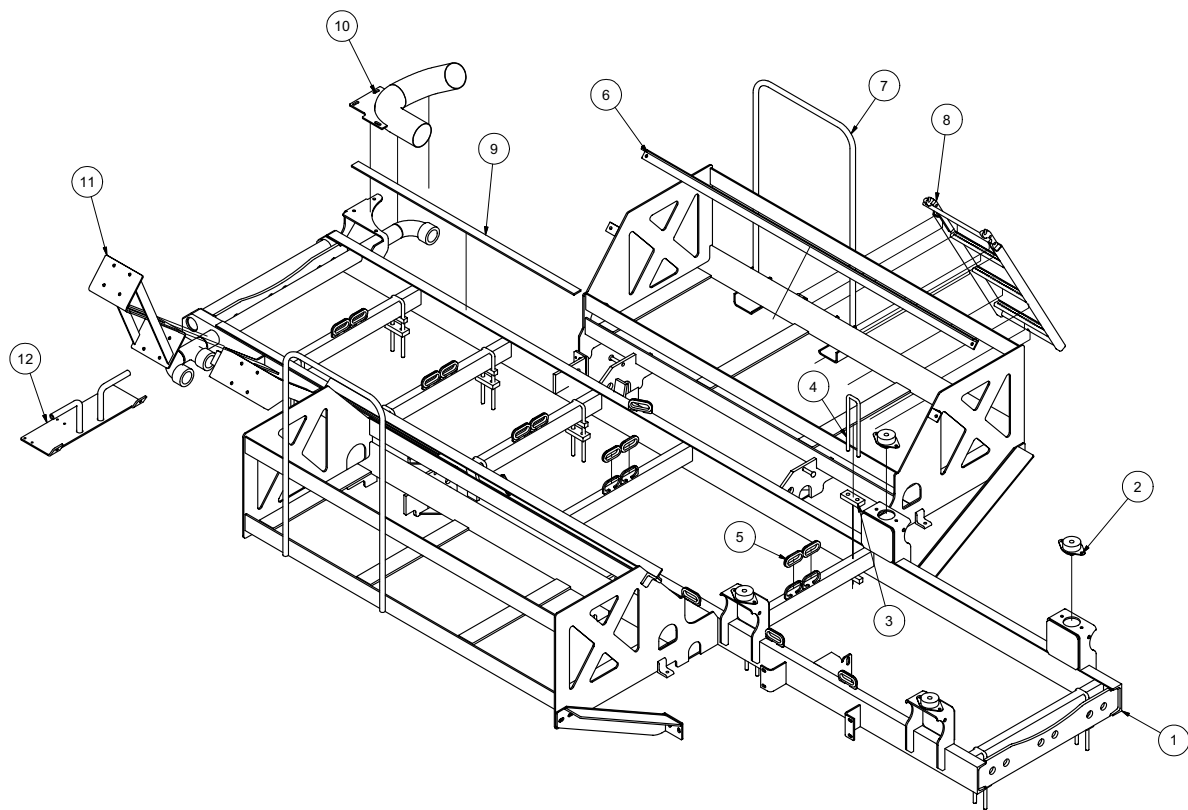

Skid Assembly

V800HD/V1200HD SADDLE TANKS

Skid Assembly

V800HD/V1200HD SADDLE TANKS

ITEM	QTY	PART #	DESCRIPTION
1	1	8044331	V800HD SKID-WELDMENT
	1	8044545	V1200HD SKID-WELDMENT
2	4	8030904	ISOLATOR 840LB.
	4	U000560	SCREW, HC 3/8-16 X 3"
	4	8030389	WASHER, SNUBBLING
	4	U120110	NUT, LOCK 3/8"
	8	U000420	SCREW, HC 3/8-16 X 1"
	24	U200060	WASHER, FLAT 3/8"
	8	U210060	WASHER, LOCK 3/8"
	8	U100060	NUT, HEX 3/8-16
3	10	8040240	U-BOLT MOUNTING BLOCK
4	10	8040038	U-BOLT, 1/2-13 X 10"LG - 1 5/8"GAP GR.8
	10	8040038-1	WASHER, 1/2"
	10	8040038-2	NUT, 1/2-20
5	15	8042812	GROMMET 2"ID3"OD1/4"WOG TRAILER SLOT MODEL
6	2	8044390	WATER TANK ANGLE HOLDER
7	2	8044408	AIR FILTER PULL UP BAR
8	1	8044410	LADDER WELDMENT
9	2	8041376	PLASTIC STRIP, 1/4" X 1 1/2" X 30'
	6	U030015	SCREW SOCKET FLAT HEAD 1/4-20 X 3/4"
10	1	8044451	EXHAUST ELBOW TANK PIVOT 4"
11	1	8045513	HOSE REEL BRACKET EXT. WELMENT (OPTIONAL JETTER)
12	1	8045536	JETTER CONTROL PLATE WELDMENT (OPTIONAL JETTER)