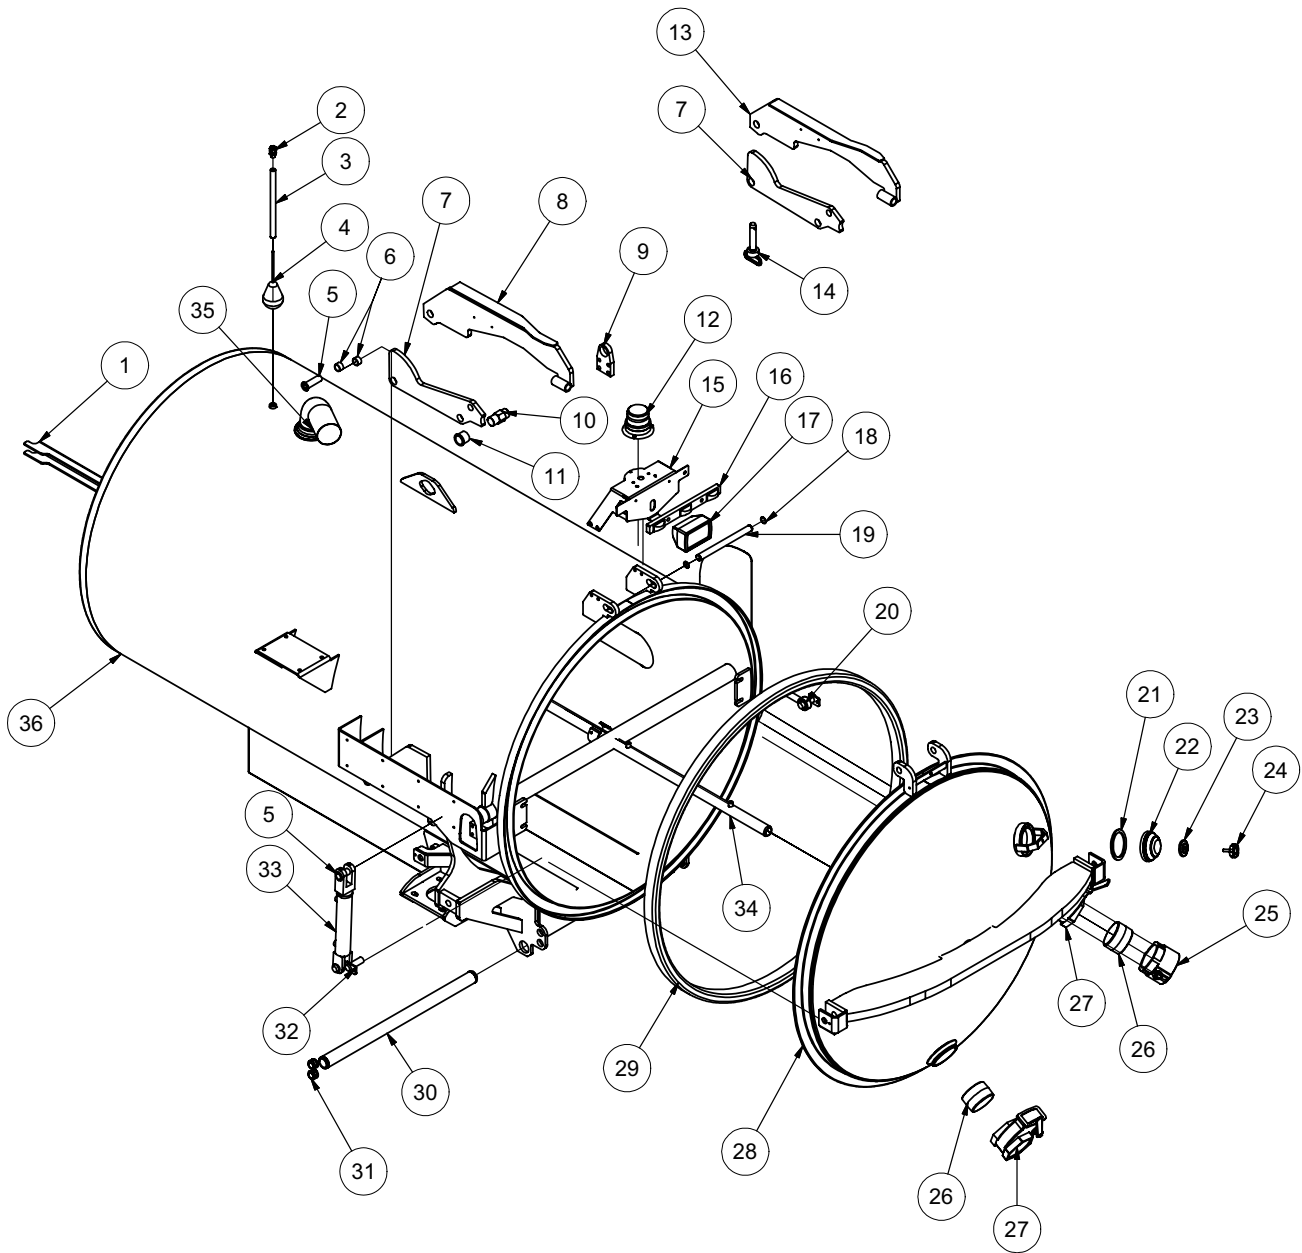

Tank and Door Assembly

V1200

050410-E

VACASSY020

Tank and Door Assembly

V1200

ITEM#	QTY	NUMBER	DESCRIPTION
1	1	8041212	TANK SAFETY BRACE
2	1	X000113	STRAIN RELIEF, 1/2"
3	1	8041471	HIGH LEVEL FLOAT SWITCH TUBE V800
4	1	8030531	HIGH LEVEL FLOAT SWITCH
5	6	8042489	HYD. DOOR - PIN WELDMENT 1"DIA X 3"
6	6	8041524	BUSHING BRONZE 1.25" X 1.00" X .75"LG
7	2	8041604	SHORT LINKAGE WELDMENT
8	1	8041375	DOOR HYD. LONG LINKAGE SS WELDMENT
9	2	8041621	OUTER BEARING PLATE
10	1	8041663	LINKAGE CROSS TUBE WELDMENT
11	2	8041610	BUSHING BRONZE FLANGED 1 1/2"
12	1	8030347	STROBE LIGHT
13	1	8041369	DOOR HYD. LONG LINKAGE WELDMENT
14	1	8041626	HITCH PIN, 1" X 4 1/2"
15	1	8046507	STROBE LIGHT BRACKET
16	1	8041509	LIGHT CLEARANCE 3 BAR
17	1	8031242	WORKLIGHT
18	2	8030362	1" SNAP RING
19	1	8040058	DOOR HINGE ROD
20	2	8041630	ROD END WITH BRONZE BUSHING
21	1	8032007	GASKET, 4" COUPLER
22	1	8031048	SIGHT GLASS
23	1	8031047	SIGHT GLASS PLATE
24	1	8031046	SIGHT GLASS HAND WHEEL
25	1	8030846	4" FEMALE COUPLER
26	2	8030431	4" CLOSE NIPPLE
27	2	8030916	4" GATE VALVE
28	1	8041580	800/1200 HYD LOCK DOOR
29	1	8041767	DOOR SEAL 54"DIA TANK
30	1	8030038	TANK PIVOT ROD
31	4	8041686	GROMMET 1"ID - 1 1/4"DOG - 1/4"WO
32	2	8042171	DOOR CAPTURE PIN
33	2	8041327	HYD. CYLINDER - 8" STROKE
34	1	8041721	TANK ROD WELDMENT - 800 HYD LOCK DOOR
35	1	8040786	EXHAUST ELBOW 4" - WELDMENT
36	1	8043631	1200 TANK - WELDMENT (54")