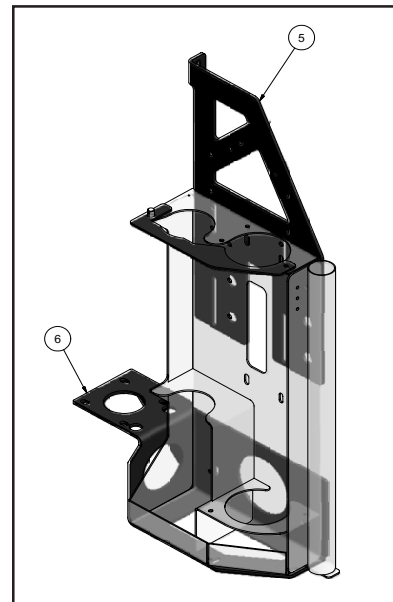

Tool Rack Assembly

HD

I-BEAM TRAILER

SKID UNIT

Tool Rack Assembly

ITEM	QTY	PART NO.	DESCRIPTION
1	1	8040985	TOOL RACK WELDMENT, HD
2	1	8040989	TOOL RACK CLOSURE, HD
	1	R700175	R CLIP 7/8"
	1	8041259	STRAP, 10"
	1	8041485	LANYARD CABLE
	1	8041244	CLEVIS PIN 1/2" DIA. 3/4"
3	1	8044818	ANTIFREEZE BRACKET (I-BEAM TRAILER)
	4	U000020	SCREW, HC 5/16 - 18 X 1.00"
	4	U000180	SCREW, HC 5/16 - 18 X .750"
	16	U200040	WASHER, FLAT 5/16"
	8	U210041	NUT, LOCK, NY 5/16"
4	1	8044817	TOOL RACK BRACKET (I-BEAM TRAILER)
	3	U000420	SCREW, HC .375 - 16 X 1.00
	3	U120110	NUT, LOCK .375 - 16
	6	U200600	WASHER, FLAT .375
5	1	8041780	ENCLOSURE STIFFENER BRACE (SKID UNITS)
	4	U000040	SCREW, HC 1/4"-20 X .750"
	8	U200020	WASHER, FLAT .250"
	4	U120100	NUT, LOCK .250"
6	1	8043601	TOOL RACK BRACKET - VK (SKID UNITS)
	4	U000420	SCREW, HC .375"-16 X 1.00"
	8	U200060	WASHER, FLAT .375"
	4	U120110	NUT, LOCK .375-16
	2	U000040	SCREW, HC 1/4"-20 X .750"
	4	U200020	WASHER, FLAT .250"
	2	U120100	NUT, LOCK .250"

Tools

HD Reduction Tool

122607

VACASSY707

Tools

HD Reduction Tool

ITEM	QTY	PART NO.	DESCRIPTION
-	-	8043118	TOOL VAC REDUCTION HD COMPLETE
1	1	8042862	TOOL VAC HEAD ASSY 3"
2	1	8042026	STRAIGHT SPRAY GUN
3	1	8042811	TOOL VAC REDUCTION PVC 3" X 48"
4	1	T400023	UNION 6MP 4FP
5	1	8030486	WATER QD 1/4 MNPT SS
6	2	T320030	FITTING, HOSE 4HO 4FJ
7	1	8031278	HOSE ASSEMBLY REDUCTION TOOL
8	2	8030244	VAC CLAMP BAND 3 1/2" PUNCHLOCK
9	1	8030244	VAC CLAMP BAND 3 1/2" PUNCHLOCK
10	1	8041099	TOOL VAC REDUCTION HD LOWER ASSY
11	1	8030247	VAC WATER SUPPLY TUBE
12	1	T400020	UNION 1/4" MP-1/4" MJ STRAIGHT
13	1	8030367	VAC FITT 1/4" FF-S
14	1	8030391	BANJO 3" MALE 3" FNPT
15	1	T401065	ELBOW, 3/8 MP - 3/8 FP
16	1	T401100	ELBOW 4MP 4MJ 90
*	2	8030370	REDUCTION TOOL NOZZLE
*	2	8031268	REDUCTION TOOL NOZZLE 45 DEG