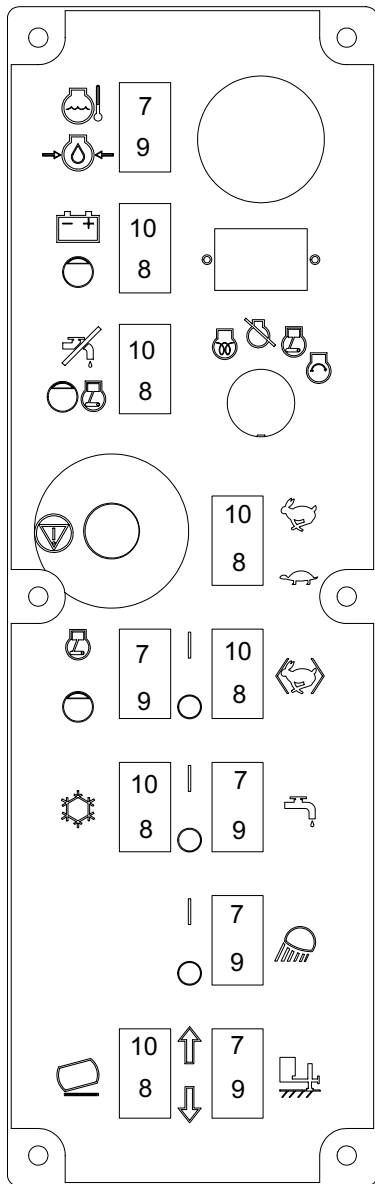

Electrical Control Bracket

Electrical Control Bracket

ITEM	QTY	PART NO.	DESCRIPTION
1	1	X000213	BUSSMAN VEC
	7	X000205	FUSE 5A
	2	X000206	FUSE 10A
	2	X000207	FUSE 20A
	3	X000237	FUSE 30A
	1	X000236	CIRCUIT BREAKER 20A
	1	X000210	CIRCUIT BREAKER 30A
	6	X000209	RELAY 35A/25A
	5	X000208	DIODE 6A
2	1	8042282	SWITCH, DELAY RELAY
3	1	X000240	RELAY TIME 30 SECOND
4	1	8043127	CONTROL PANEL - HARNESS MTG PLATE
5	1	X400050	BATTERY, 31-MHD WORKAHOLIC
6	2	8043742	BATTERY HOLD DOWN ROD ASSY
7	1	8043800	FUSE HOLDER AMG
	1	8043801	FUSE 250A AMG
8	1	8050016	BATTERY HOLD DOWN
*	1	X200005	HARNESS VAC CONTROL
*	1	X300222	BATTERY GROUND CABLE
*	1	X300219	BATTERY HOT CABLE 18"
*	1	X300220	ENGINE TO FUSE HOT 1GA 60"
*	1	X300221	HYD PUMP TO FUSE HOT 1GA 36"
*	1	X300221	ELEC CONTROL BOX TO FUSE HOT 1GA 36"
*	1	X300222	ELEC CONTROL BOX GROUND 1GA 18"
*	1	X300224	ENGINE GROUND 1GA 21"
*	1	X300225	HYD PUMP GROUND 1GA 24"

* NOT SHOWN

Control Panel

Control Panel

ITEM	QTY	PART NO.	DESCRIPTION
1	1	8043128	CONTROL PANEL - MAIN PLATE
2	1	J200031	DECAL - CONTROL PANEL
3	3	X000260	LIGHT LED DUAL PANEL
4	1	X000280	E-STOP
5	1	X000273	ROCKER SWITCH SPST (ON) NONE -OFF
6	1	X000272	ROCKER SWITCH DPST (ON) NONE -ON
7	1	X000274	ROCKER SWITCH DPDT (ON) OFF (ON)
8	1	X100001	FUEL GAUGE
9	1	X000300	HOUR METER
10	1	8030458	IGNITION SWITCH
11	1	X000271	ROCKER SWITCH DPST ON - ON
12	2	X000270	ROCKER SWITCH SPST ON -OFF
13	1	X000270	ROCKER SWITCH SPST ON -OFF
	1	X000271	ROCKER SWITCH DPST ON -ON
14	1	X000290	ROCKER SWITCH PLUG
	1	X000274	ROCKER SWITCH DPDT (HYD. JACK OPTION)
*	1	8030829	KEY, IGNITION - KUBOTA