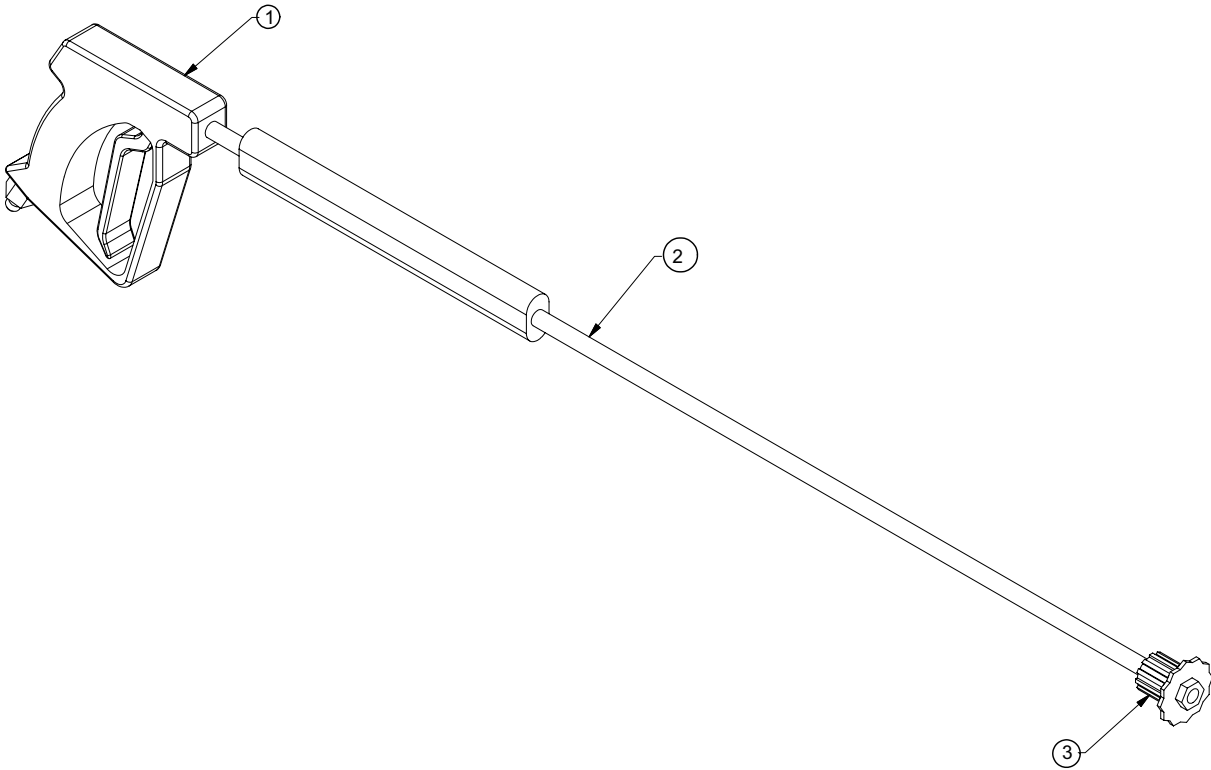

Tools

4" Suction Tool

ITEM	QTY	NUMBER	DESCRIPTION
	1	8040983	TOOL VAC SUCTION 4" COMPLETE
1	1	8040981	TOOL VAC HANDLE ASSEMBLY 4"
2	1	8040982	PVC VACUUM TUBE 4"
3	1	8030912	CLAMP, 4.5" PUNCHLOK
4	1	8030844	COUPLING, 4" BANJO

Tools

Wash Wand