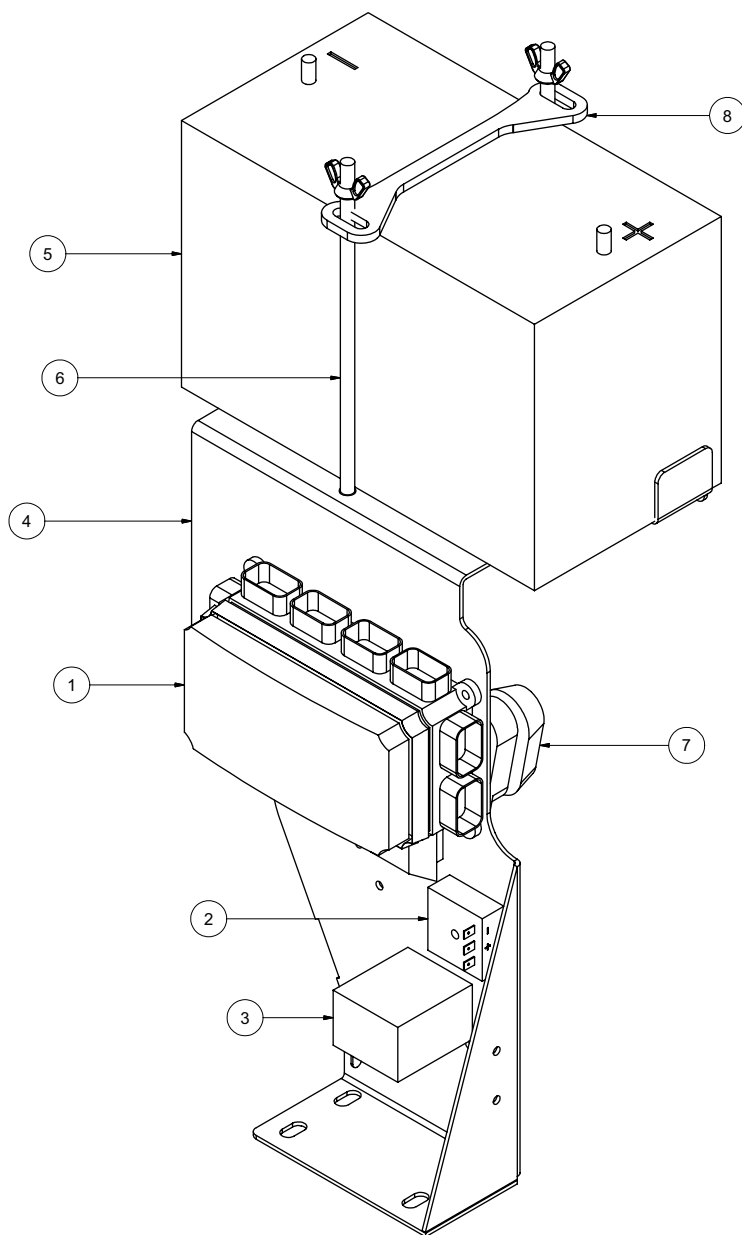

Electrical Control Bracket

Electrical Control Bracket

ITEM	QTY	PART NO.	DESCRIPTION
1	1	X000213	BUSSMAN VEC
	7	X000205	FUSE 5A
	2	X000206	FUSE 10A
	2	X000207	FUSE 20A
	3	X000237	FUSE 30A
	1	X000236	CIRCUIT BREAKER 20A
	1	X000210	CIRCUIT BREAKER 30A
	6	X000209	RELAY 35A/25A
	5	X000208	DIODE 6A
2	1	8042282	SWITCH, DELAY RELAY
3	1	X000240	RELAY TIME 30 SECOND
4	1	8043127	CONTROL PANEL - HARNESS MTG PLATE
5	1	X400050	BATTERY, 31-MHD WORKAHOLIC
6	2	8043742	BATTERY HOLD DOWN ROD ASSY
7	1	8043800	FUSE HOLDER AMG
	1	8043801	FUSE 250A AMG
8	1	8050016	BATTERY HOLD DOWN
*	1	X200005	HARNESS VAC CONTROL
*	1	X300222	BATTERY GROUND CABLE
*	1	X300219	BATTERY HOT CABLE 18"
*	1	X300220	ENGINE TO FUSE HOT 1GA 60"
*	1	X300221	HYD PUMP TO FUSE HOT 1GA 36"
*	1	X300221	ELEC CONTROL BOX TO FUSE HOT 1GA 36"
*	1	X300222	ELEC CONTROL BOX GROUND 1GA 18"
*	1	X300224	ENGINE GROUND 1GA 21"
*	1	X300225	HYD PUMP GROUND 1GA 24"