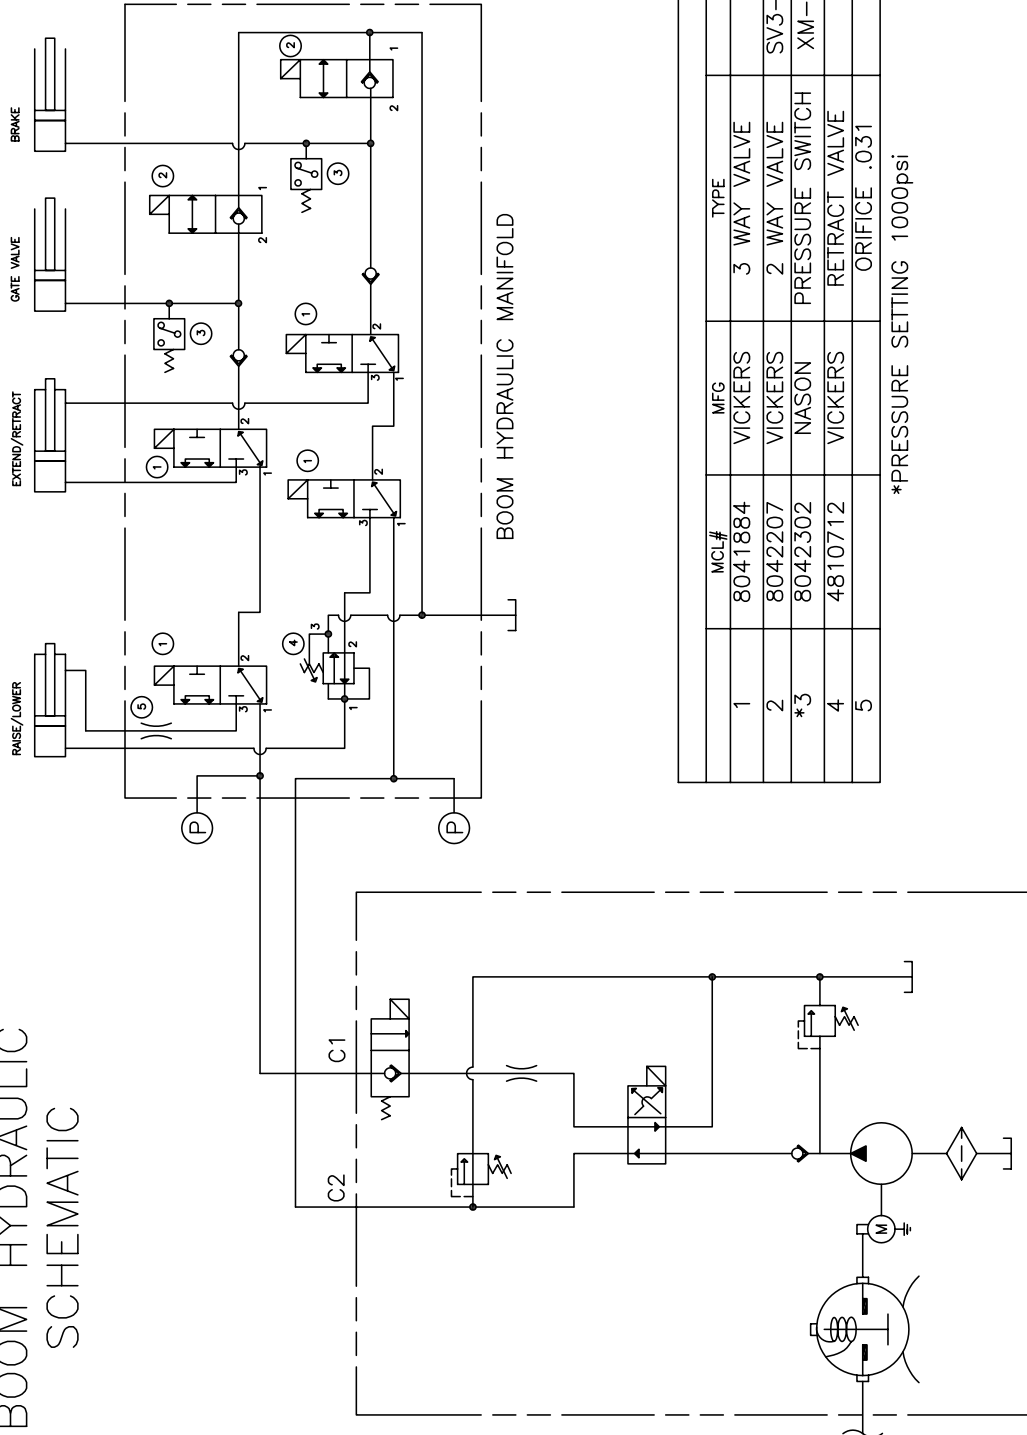

HOT BOX WIRING SCHEMATIC

PAGE LEFT BLANK

Boom Hydraulic Schematic

BOOM HYDRAULIC SCHEMATIC

MCL#	MFG	TYPE	MODEL
1	VICKERS	3 WAY VALVE	SV1-10
2	VICKERS	2 WAY VALVE	SV3-10-C-6T12DG
*3	NASON	PRESSURE SWITCH	XM-4B-2000R/HR
4	VICKERS	RETRACT VALVE	PRV2-10
5		ORIFICE	.031