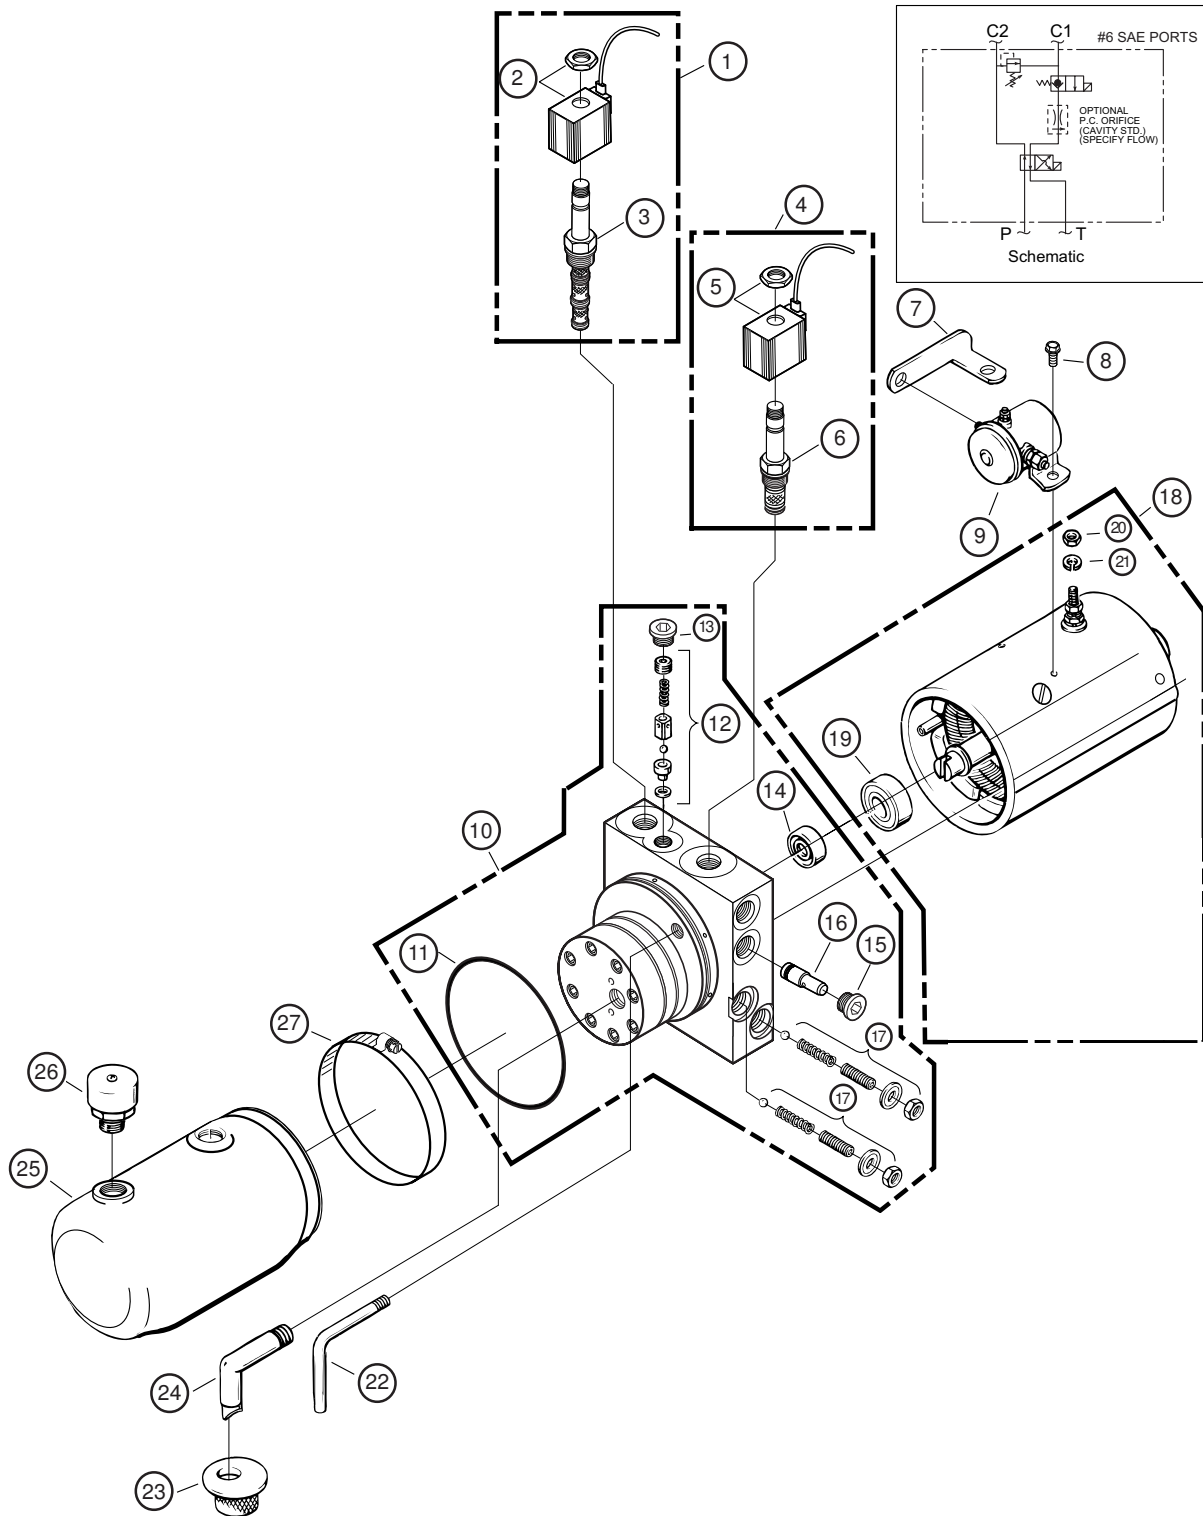

Hydraulic Pump w/ Bracket

091709-E

VACASSY250

Hydraulic Pump w/ Bracket

ITEM	QTY	NUMBER	DESCRIPTION
	1	8040486	HYDRAULIC PUMP 12V 3QT
		8041601	HYDRAULIC PUMP 12V 6QT (HYDRAULIC DOOR OPTION)
	2	U000420	SCREW, HC 3/8"-16 X 1
	2	U210060	WASHER, LOCK 3/8"
	2	U200600	WASHER, FLAT 3/8"
	2	T400037	UNION 6MB-6MJR
	2	8040973	HOSE ASSY VAC 6-20 ST-90
	2	T400391	BULKHEAD 6MP 6MP
1	1	8041601-14	VALVE, 4 WAY - 2 POSITION (12V)
2	1	8041601-15	COIL, 10 VDC GROUNDED W/DEUTSCH CONN
3	1	8041601-16	CARTRIDGE, 4 WAY - 2 POSITION
4	1	8041601-17	VALVE, 2 WAY - 2 POSITION (12V) GROUNDED
5	1	8041601-18	COIL, 10 VDC, 2 WAY-2 POS GRND W/DEUTSCH CONN
6	1	8041601-19	VALVE 12V HYD 2 WAY-2 POS
7	1	8041601-20	STRAP, MOTOR SOLENOID CONNECTING
8	2	8041601-21	SCREW, RND HD MACH 10-32 X 1/4"
9	1	8041601-22	SWITCH, SOLENOID 12VDC, 3 POST GRND
10	1	8041601-23	PUMPASSY
11	1	8041601-24	O-RING INDUST 3-5/8 X 3-7/8 X 1/8
12	1	8041601-25	PARTS KIT-VALVE ASSY, POPPET/BALL CHECK
13	1	8041601-26	PLUG
14	1	8041601-27	SEAL
15	1	8041601-28	PLUG, #8 SAE
16	1	8041601-29	VALVE, PRESS, COMP ORIFICE
17	2	8041601-30	PARTS KIT, RELIEF VALVE
18	1	8041601-31	MOTOR, ELECTRIC 12 VDC
19	1	8041601-32	BEARING, BASE, MOTOR
20	1	8041601-33	NUT, HEX 5/16-24
21	1	8041601-34	WASHER, LOCK 5/16"
	2	8041601-38	SCREW, HEX HEAD, 1/4-20 X 1-3/8"
	1	8041601-41	PLUG, 3/8" NPTF
22	1	8041601-42	TUBE, RETURN (1/8")
23	1	8041601-43	SCREEN, FILTER (SUCTION)
24	1	8041601-44	TUBE, FILTER SUCTION 3/8 NPT 90 DEG
25	1	8041601-45	6QT RESEVOIR POLY
	*	8040486-45	3QT RESEVOIR POLY
	*	8041601-48	4.5QT RESEVOIR POLY
26	1	8041601-46	PLUG, VENT, 3/8" NPT
27	1	8041601-47	CLAMP, HOSE WORM GEAR (IN SERIES)
*	1	X200002	HYDRAULIC PUMP WIRE HARNESS
*	1	8043499	HYDRAULIC PUMP MOUNT
		8044297	HYDRAULIC PUMP MOUNT (REVERSE FLOW)
		8045336	HYDRAULIC PUMP MOUNT (412 BLOWER)

* NOT SHOWN