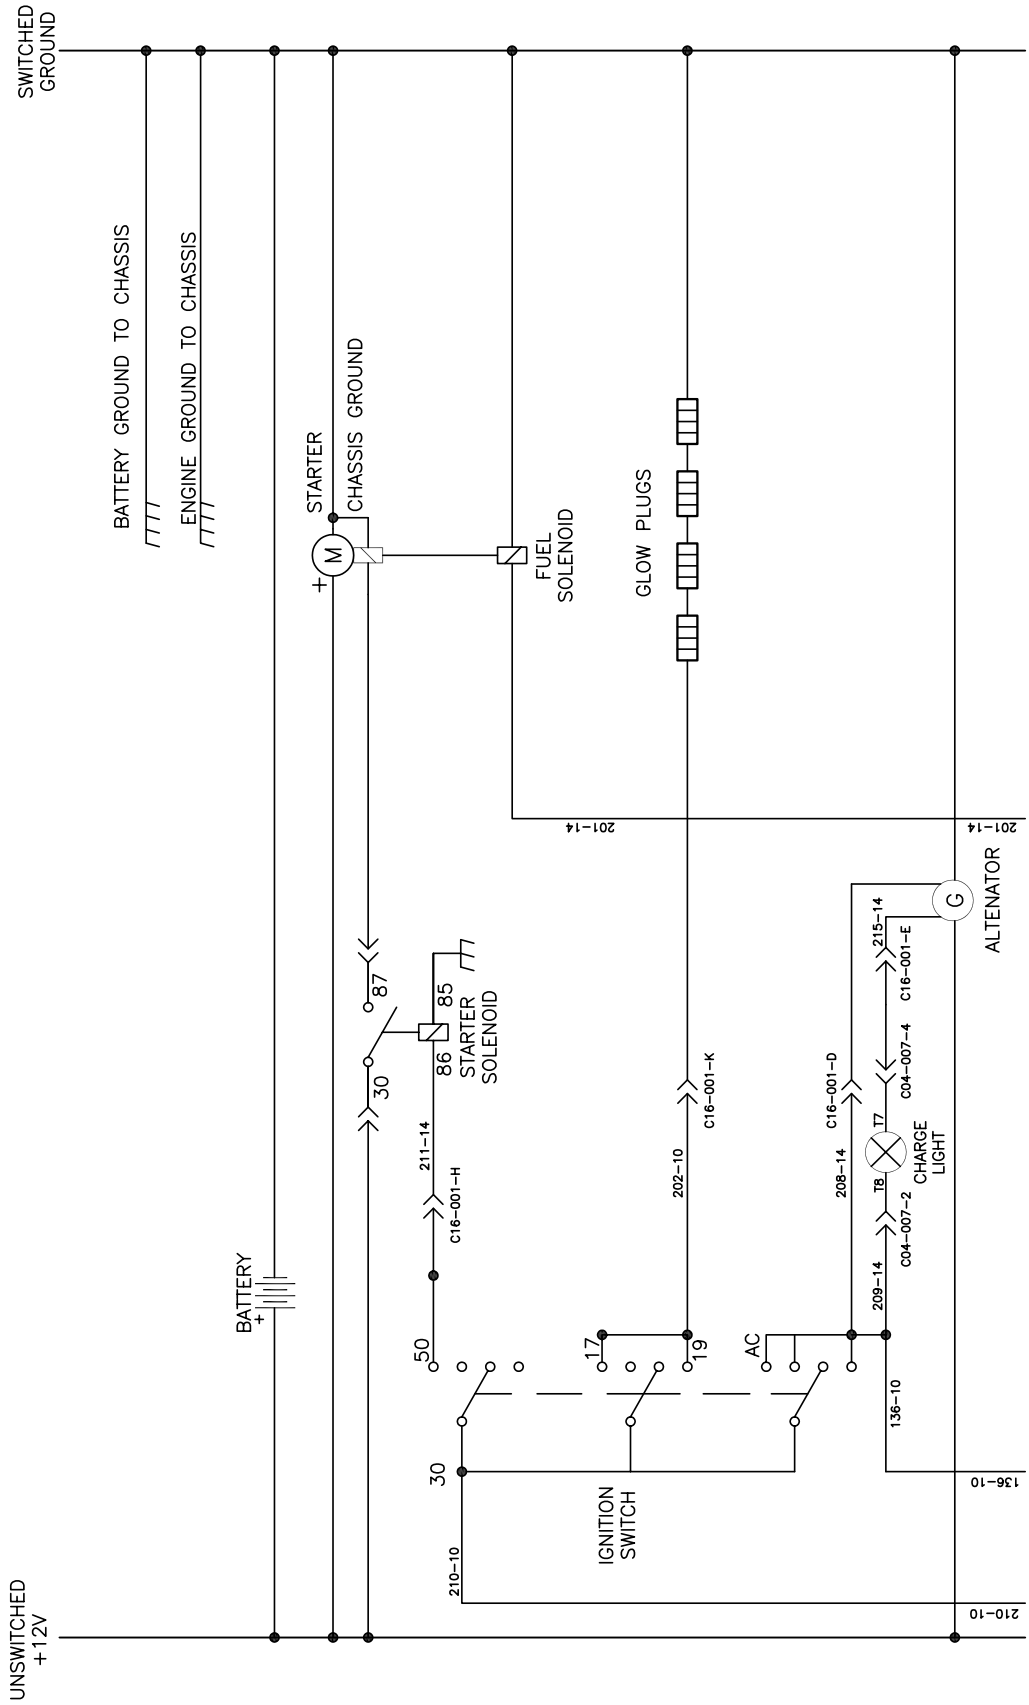

Hot Box Assembly

ITEM	QTY	NUMBER	DESCRIPTION
1	1	8040088-23	INSULATION DISC
	1	8040088-21	COIL ASSEMBLY
	1	8040088-22	INSULATION BLANKET
	1	8040088-01	INSULATION DRUM HEAD
	1	8040088-20	BOTTOM WRAP ASSEMBLY
2	1	8040088-26	SLOTTED EXHAUST PLATE
	4	8040088-27	CLIP NUT 1/4-2 DUNC
	4	8040088-28	WASHER ZI SAE TYPE A 3/16
	4	8040088-29	SCREW #10-032 X 3/4 LONG
3	1	8040088-25	TOP WRAP
4	1	8040088-24	EDGING 3 FT REQUIRED
5	1	8040088-03	BURNER-12 VOLT
	1	8040088-02	NOZZLE-OIL
	1	8040088-04	LOCKNUT 1/2-ELECTRICAL
	1	8040088-05	CONDIUT STRAIGHT CONNECTOR
	1	8040088-09	ELBOW 1/4 M 1/4 BARB 90 BRASS
6	1	8040089-39	CONTROL BOX COMPLETE
	1	8040088-33	CONTROL BOX ONLY
	4	8040088-30	STRAIN RELIEF
	1	8040088-34	RELAY CONTROL
	1	X000143	PLUG, ENCLOSURE 3/4" KNOCKOUT
7	1	8040088-36	ROCKER SWITCH 15AMP 24 VOLT
8	1	8040088-17	ADJUSTABLE THERMOSTAT 86-194F
9	2	T400029	REDUCER 1/2 MP - 3/8 MJIC
10	1	8040088-14	FLOW SWITCH
11	1	8040088-13	ELBOW 1/2 F X 3/8 M STEEL
12	2	8040088-12	PIPE NIPPLE 1/2 NPT X 5 1/2 LONG
13	2	8040088-11	PATCH PLATE
	8	8040088-10	SCREW SELF DRILL #10 X 1/2
14	1	8040088-38	FUEL FILTER WITH ELEMENT
	1	8040088-37	FUEL FILTER ELEMENT
*	1	8040088-18	CROSS 1/2 NPT STL
*	1	8040088-19	PRESSURE RELIEF VALVE 4500 PSI

* ITEM NOT SHOWN

Vacuum Diesel Engine Schematic

VACUUM DIESEL ENGINE SCHEMATIC