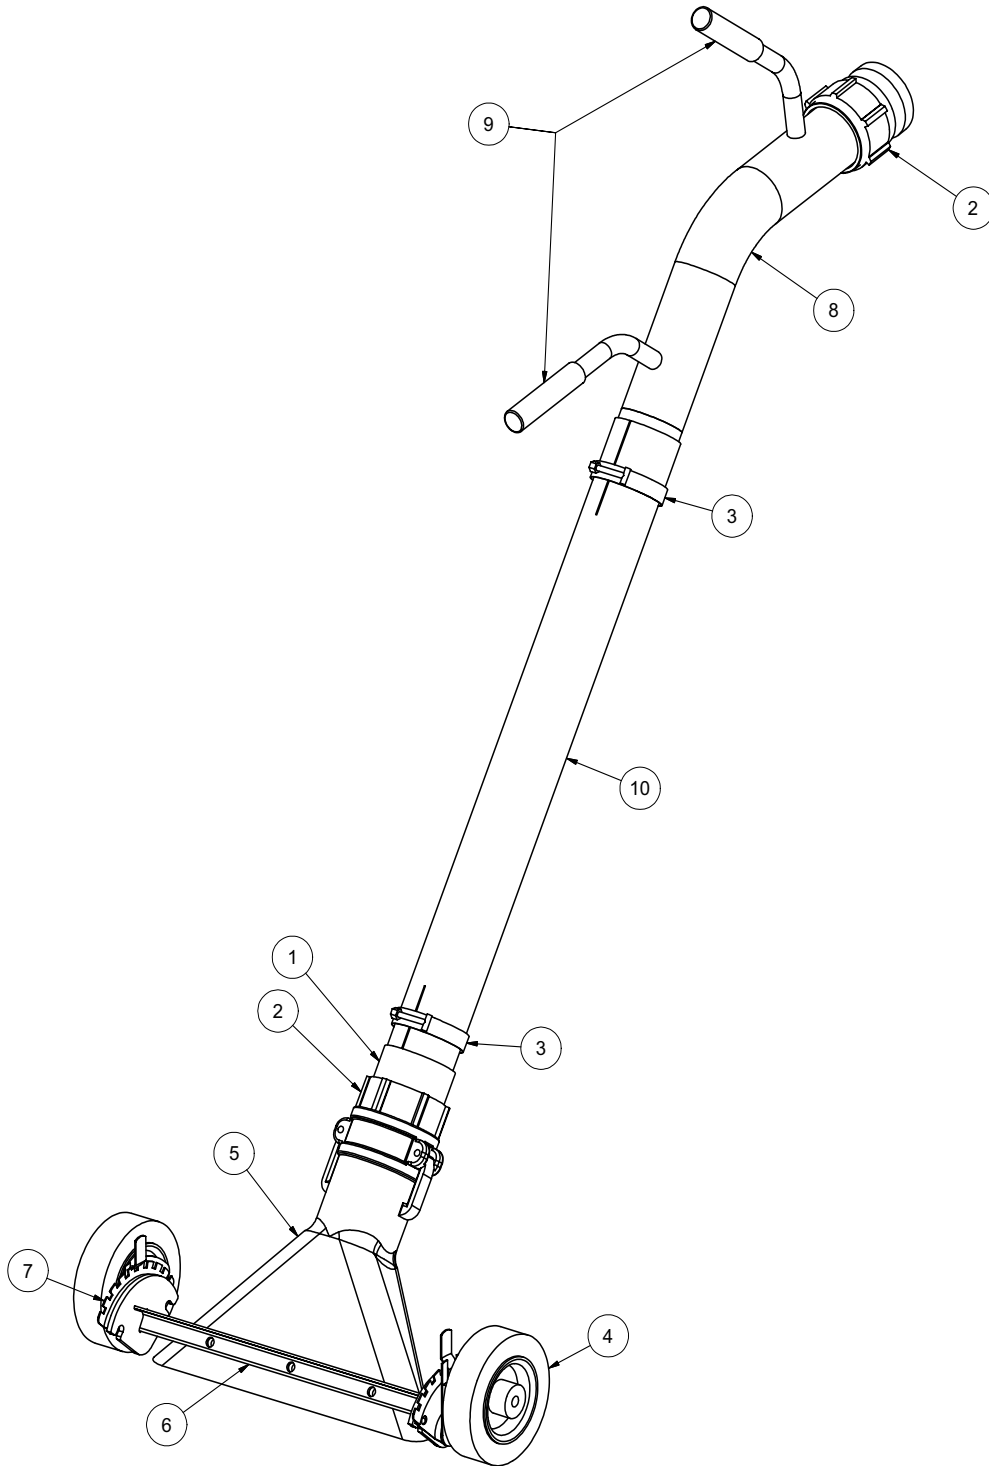

Tools

Wash Wand

Tools

Wash Wand

Item	Qty	Number	Description
1	1	8030348	TOOL VAC SPRAY WAND COMPLETE
2	1	8030928	TRIGGERASSEMBLY
3	1	8030847	WAND
		8031308	NOZZLE

Tools

Lawn Sweeper 3''

071708