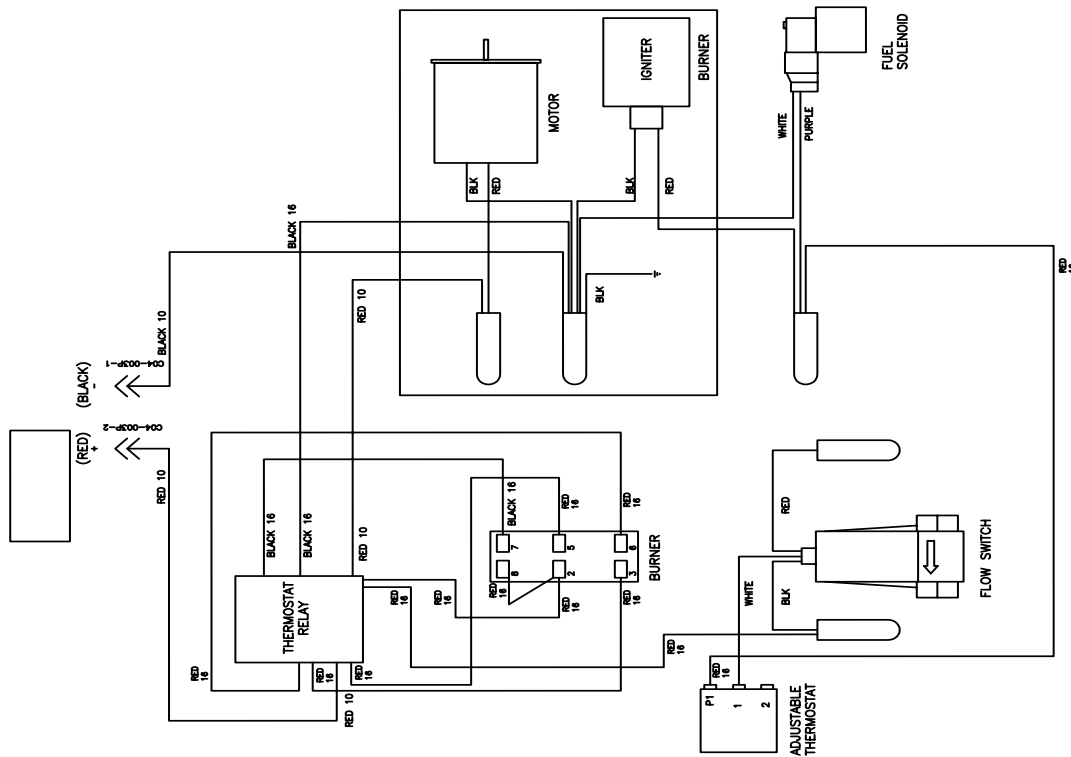

BUSSMAN CONTROL CENTER OPTIONS

PAGE LEFT BLANK

Boom Wiring Schematic

Boom Wiring Schematic

PAGE LEFT BLANK

Hot Box Assembly

WIRING SCHEMATIC

- R1-RELAY #1
- M1-BLOWER MOTOR
- FS-1-FLOW SWITCH
- T1-TEMP SWITCH
- S1-FUEL SOLENOID
- RTI-REMOTE THERMOSTAT CONTROL