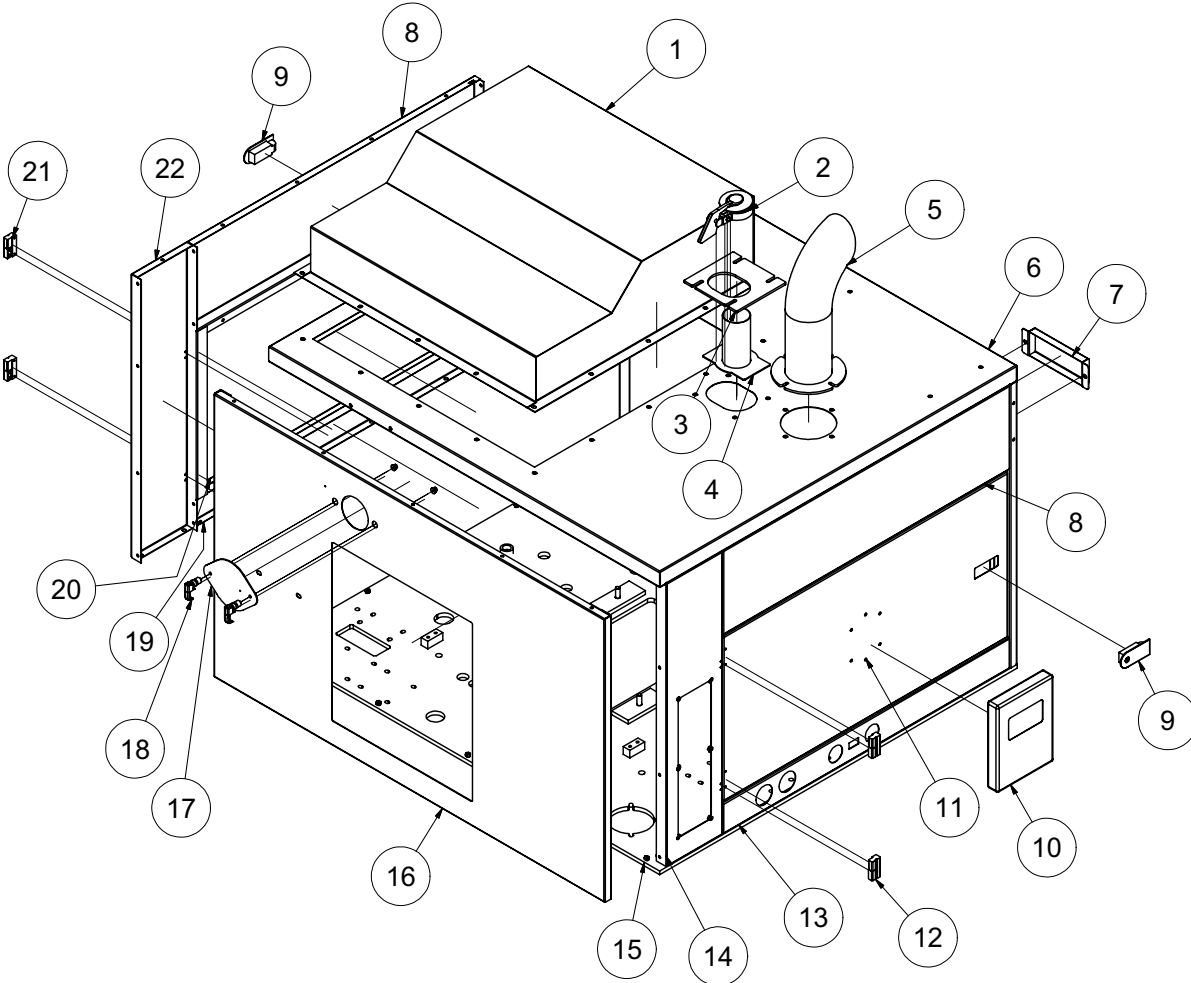

Enclosure Assembly

99HP AWRC

Enclosure Assembly

99HP AWRC

ITEM	QTY	PART #	DESCRIPTION
1	1	8044523	87HS - INLET BOX
2	1	8044537	3" RAIN CAP SILENT
3	1	8044541	87HS - 3" EXHAUST PIPE ALIGNMENT PLATE
4	1	8044538	87HS - 3" EXHAUST WELDMENT
5	1	8046720	EXHAUST PIPE BLOWER 99AW NON-REV FLOW
6	1	8044520	87HS PANEL TOP WELDMENT
7	1	8046716	PANEL GUARD ENGINE SHAFT 99AWJ
8	2	8044257	73HS PANEL SIDE UPPER
9	2	8040586	SEALED LEVER LATCH
10	1	8030689	BOX. PLASTIC FOR SAFETY MANUAL
11	1	8044258	73HS PANEL DOOR
12	2	8040589	OFFSET HINGE TYPE "B"
13	1	8046552	99AW PANEL SIDE LWR GAUGE WELDMENT (OPP)
14	1	8043917	49VK VERTICAL CONTROL WELDMENT (OPP)
15	1	8045293	MAIN PLATE 87HP AW - WELDMENT
16	1	8044551	87HS PANEL FRONT
17	1	8040592	ENCLOSURE RADIATOR COVER
18	2	8040334	SWEL LATCH
19	1	8044254	73HS PANEL SIDE LOWER WELDMENT
20	1	8044258	73HS PANEL DOOR
21	2	8040588	OFFSET HINGE TYPE "A"
22	1	8043924	49VK PANEL SIDE VERTICAL BLANK WELDMENT

*	36	U000060	SCREW,HC 1/4-20X1
*	36	U000020	SCREW,HC 1/4-20X1/2
*	128	U200020	WASHER,FLAT 1/4
*	52	U120100	NUT,HEX LOCK 1/4
*	1	8041171	HANDLE
	2	U001017	SCREW,HSH 1/4-20X1.25
	2	U200020	WASHER,FLAT 1/4
	2	U120100	NUT,HEX LOCK 1/4-20
*	2	8041504	DOOR SEAL VERTICAL

* NOT SHOWN