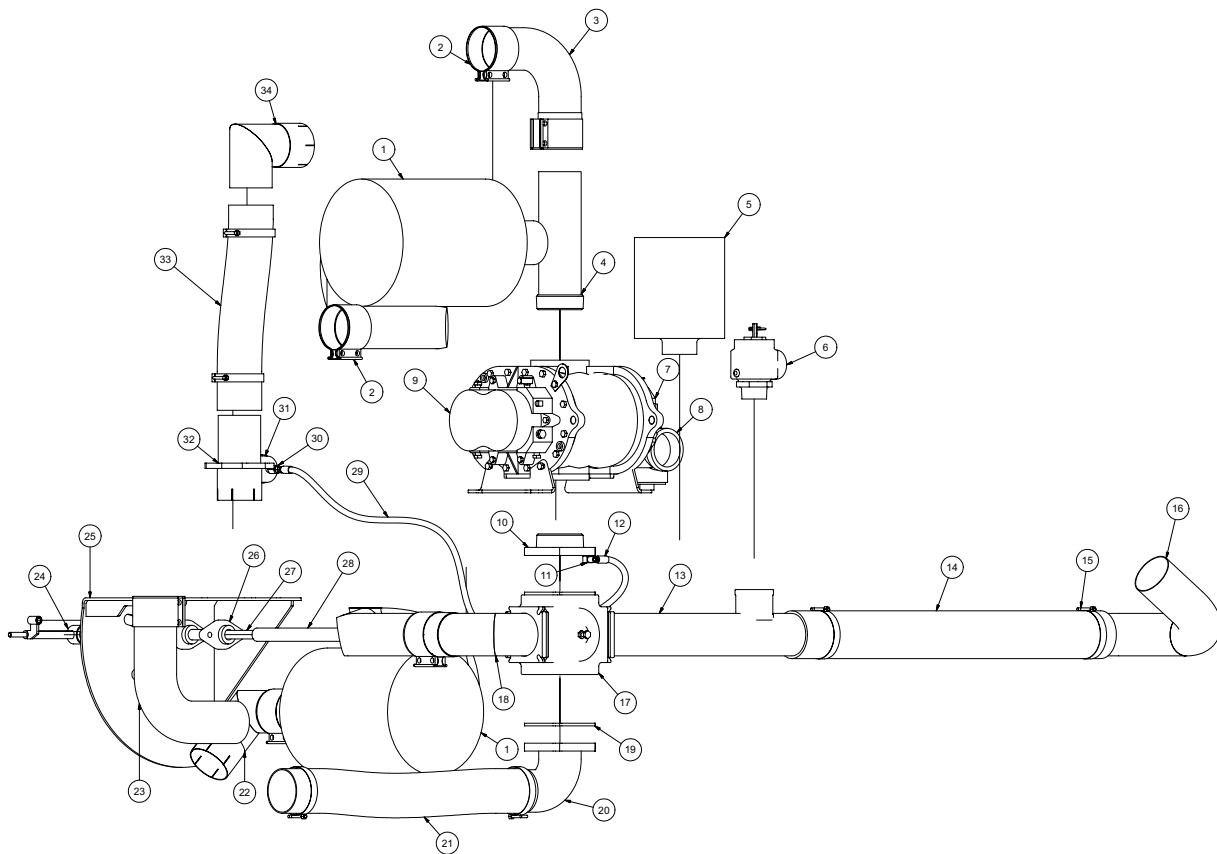

Blower Assembly

73HD REV FLOW

071310-E

VACASSY211

Blower Assembly

73HD REV FLOW

ITEM	QTY	PART NO.	DESCRIPTION
1	2	8030917	SILENCER, 1025 CFM, COWL
2	6	8030400	4" BAND CLAMP
3	1	8040929	4IN ELBOW ID-OD 8"LG
4	1	8045018	4" EXHAUST TUBE ADAPTER WELD'T
5	1	8043553	FILTER AIR 3" 245 CFM
6	1	8041035	PRESSURE RELIEF 1025
7	1	8040484	SHEAVE 6.95DIA 2 GROOVE
*	1	8040703	SHEAVE 6.15OD SDS 2-GROOVE (OPTIONAL JETTER)
	1	8040485	BUSHING 1 1/8" SDS
	1	U410090	KEY 1/4" X 1/4" X 2 3/4"
8	1	8030866	KUNKLE VALVE, 1025 CFM
9	1	8040001	BLOWER (MODEL 59)
	4	U000817	SCREW, HC 1/2" - 13 X 1"
	4	U210100	WASHER, LOCK 1/2"
	4	U200100	WASHER, FLAT 1/2"
10	1	8044330	REV FLOW 4" HEADER NIP ASSY
11	1	T401100	ELBOW, 4MP - 4MJ 90
12	2	T320030	FITTING, HOSE 4HO - 4FJ
13	1	8044208	REV FLOW SKID HEADER WELD'T
14	1	8044650	HOSE ASSY VAC 4-96 ST-ST
15	6	8042606	CLAMP T-BOLT 4" (450)
16	1	8044451	EXHAUST ELBOW TANK PIVOT 4"
17	1	8041177	4IN 4-WAY VALVE
18	1	8045271	AIR RELEASE ELBOW W/FLANGE
19	4	8043554	GASKET 4-WAY VALVE 4"
20	1	8044636	4' ELBOW 90 OD-FLANGE (3"RAD)
21	1	8043841	HOSE ASSY VAC 4-25 ST-ST
22	1	8044789	AIR RELEASE ELBOW CONNECTOR
23	1	8041814	ELBOW, 4" (4.5"RAD, OD-OD)
24	1	8041617	HANDLE 4"REV FLOW (W/O GRIP) (TRAILER UNIT)
	1	8045404	REV FLOW HANDLE (SKID UNIT)
25	1	8044368	REV FLOW FACEPLATE BRACKET (TRAILER UNIT)
	1	8045405	REV FLOW FACEPLATE BRACKET (SKID UNIT)
26	2	W030080	FLANGE BEARING - 2 BOLT (1"BORE)
27	1	8044365	REV FLOW SHAFT EXT (SHORT) WELD'T
28	1	8044362	REV FLOW SHAFT EXT (LONG) WELD'T
29	1	8044833	HOSE ASSY VAC 4-73 ST-90
30	1	8030483	UNION 4FP-4MJ
31	1	8030372	WATER PRESSURE GAUGE 1/4NPT
32	1	8044766	BRACKET 4" ID - 4"OD W/FLANGE
33	1	8044268	HOSE ASSY VAC 4-22 ST-ST
34	1	8044114	4" ELBOW 90 WELD'T ID-OD

071310-E

VACASSY211