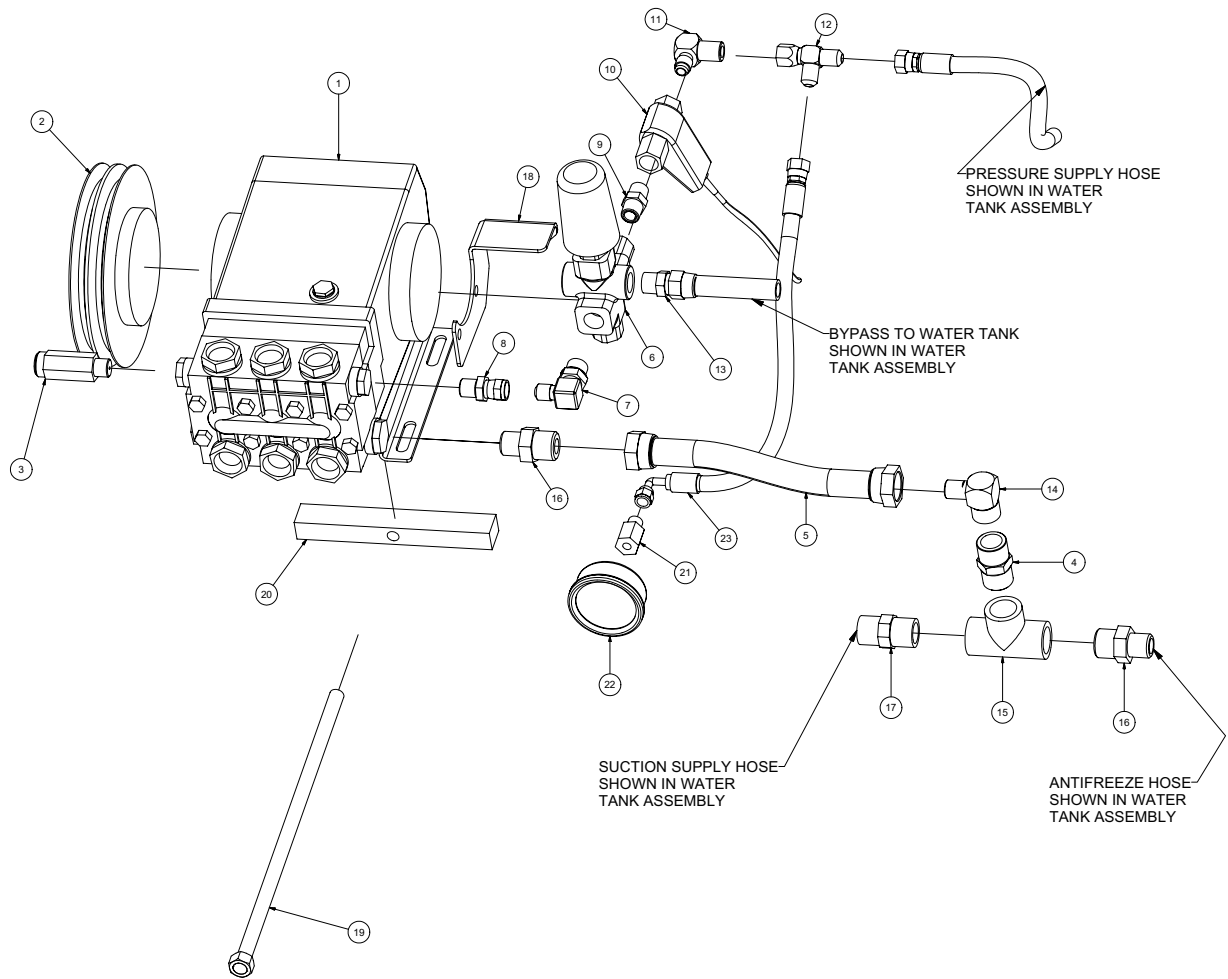

*Quantities vary by blower.

Water Pump Assembly

TS2021

Water Pump Assembly

TS2021

ITEM	QTY	PART NO.	DESCRIPTION
1	1	8031279	WATER PUMP
	4	U000420	SCREW, HC 3/8"-16 X 1"
	4	U210060	WASHER, LOCK 3/8"
	4	U200600	WASHER, FLAT 3/8"
2	1	8030961	WATER PUMP CLUTCH
	1	U410094	KEY 5/16" X 5/16" X 1 3/8"
3	1	8030340	SAFETY RELIEF VALVE 6GPM
4	1	T400080	REDUCER 12MP-8MJ
5	1	8040972	HOSE VAC PUSH 12-8 1/2
	2	8030525	FITTING, HOSE #12FJ PUSH LOCK
6	1	8040177	VALVE, UNLOADER, PULSAR 3
7	1	T401140	ELBOW, 90 1/2"MP-1/2"MJ
8	1	T401125	REDUCER, 3/8MP-1/2FJ
9	1	T400805	UNION, 3/8 MP - 3/8 MP
10	1	8031267	FLOW SWITCH
11	1	T401102	ELBOW, 90 6MJ-6MP
12	1	T402153	TEE 6MJ 6MJ 6FJ
13	1	T400030	REDUCER, 6MP 8MJ
14	1	T401160	ELBOW, 90 3/4 MJ - 1/2 MJ
15	1	T402160	TEE, 3/4FP-3/4FP-3/4FP
16	2	T400080	REDUCER, 12MP 8MJ
17	1	T400100	UNION, 12MP 12MJ
18	1	8043859	WATER PUMP FILTER BRACKET
19	1	8040751	ROD TIGHTENER WELD'T
20	1	8040893	TENSIONER BLOCK, ADJUSTING
21	1	T400110	UNION, 1/4FP-1/4MJ
22	1	8030372	WATER PRESSURE GAUGE 1/4NPT
23	1	8044125	HOSE VAC PUMP TO GAUGE 4-24 ST-90
*	2	8041803	BELT, AX 47 (67/73HP)
	2	8034157	BELT, AX 39 (36HP)
	2	8041082	BELT, AX 48 (99HP COMP 1025 CFM)
	2	8040876	BELT, AX 45 (49HP)