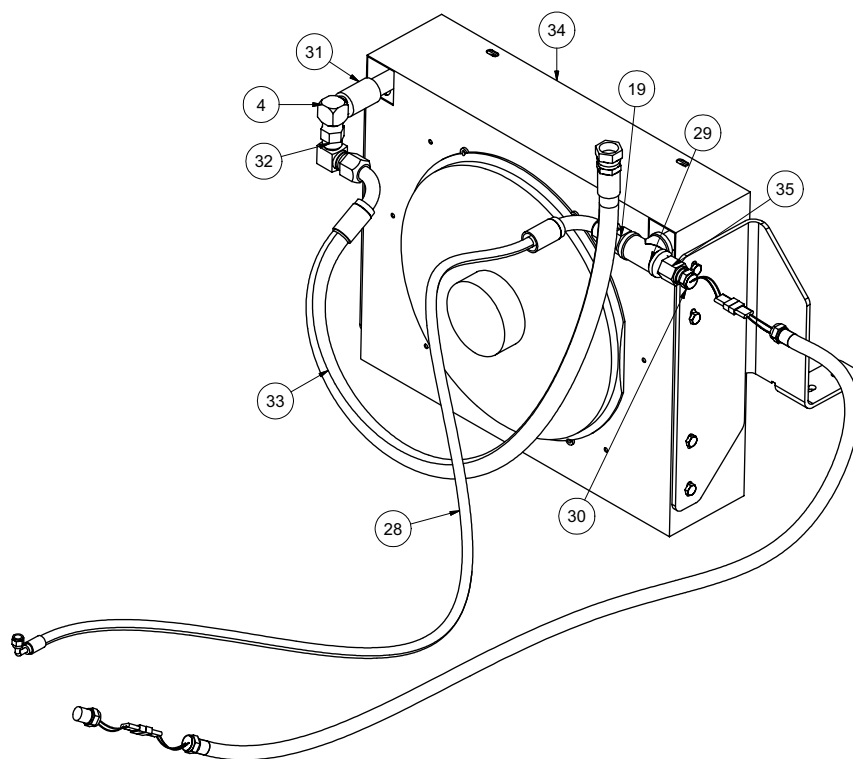

Compressor Tank Assembly

Compressor Tank Assembly

ITEM	QTY	PART NO.	DESCRIPTION
1	1	8044347-1	TANK RECEIVER
2	1	T402224	TEE, PIPE GALV 1 1/2"FP
3	1	8044347-8	GLASS, SIGHT OIL LEVEL 1 1 1/2
4	2	T401040	ELBOW,90 3/4"MP-3/4MP
5	1	8044347-2	CLAMP BAND
6	3	T401100	ELBOW,90 1/4"MP-1/4"MJ
7	1	T402223	TEE, 1"FP-1/4"FP-1"FP
8	1	T402038	TEE, 1/4"MJ-1/4"MJ-1/4"MP
9	2	8044347-7	ORIFICE, HEX .047 DIA.
10	1	8044347-4	TUBE SEPARATOR DRAIN W/FITT
11	1	8044762	HOSE ASSY VAC 4-46 1/2" ST-90
12	1	8044744	HOSE ASSY VAC 4-76" ST-90
13	1	8044751	HOSE ASSY VAC 1 1/2- 66" ST-90
14	1	8044763	HOSE ASSY VAC 4-60" ST-90
15	1	8042860	HOSE ASSY VAC 12-95" ST-ST
16	1	8044347-6	VALVE, RELIEF 175 PSI 1/2 NPT
17	1	8044347-3	VALVE PRESSURE MINIMUM AIR
18	1	T421213	NIPPLE,HEX RED 1 1/4 X 1
19	1	T400585	BUSHING,PVC 1.25"MP X .750"FP
20	1	T400100	UNION, 3/4"MP-3/4"MJ
21	1	T421010	NIPPLE,CLOSE 1/4"MP
22	1	T400580	UNION, 1-1/2"MP-1-1/2"MJ
23	1	T420335	ELBOW,90 1-1/2"FP PIPE
24	1	8043020	FILTER OIL COMPRESSOR SPIN-ON
25	1	8044347-5	ELBOW, PIPE STREET GALV 1/2
26	1	8044521	COMPRESSOR COOLER BRACKET
27	1	8044522	COMPRESSOR COOLER BRACKET
28	1	8044765	HOSE ASSY VAC 12-50" ST-90
29	1	T402160	TEE,3/4"FP-3/4"FP-3/4"FP
30	1	8043659	SWITCH TEMP OIL COMP 165F
31	1	T430040	COUPLING, FEMALE 3/4" FNPT
32	1	T401628	ELBOW,90 3/4"FJ-3/4"MJ
33	1	8044764	HOSE ASSY VAC 12-53" ST-90
34	1	8042497	OIL COOLER SHROUD
*	1	8042495	OIL COOLER FAN
*	1	8042496	OIL COOLER
35	1	T403085	REDUCER, 3/4"MP-1/2"FP
36	1	T421119	NIPPLE, PIPE GALV 1" X 2 1/2"
37	1	8044347-9	PLUG, O-RING 1 1/4 SAE