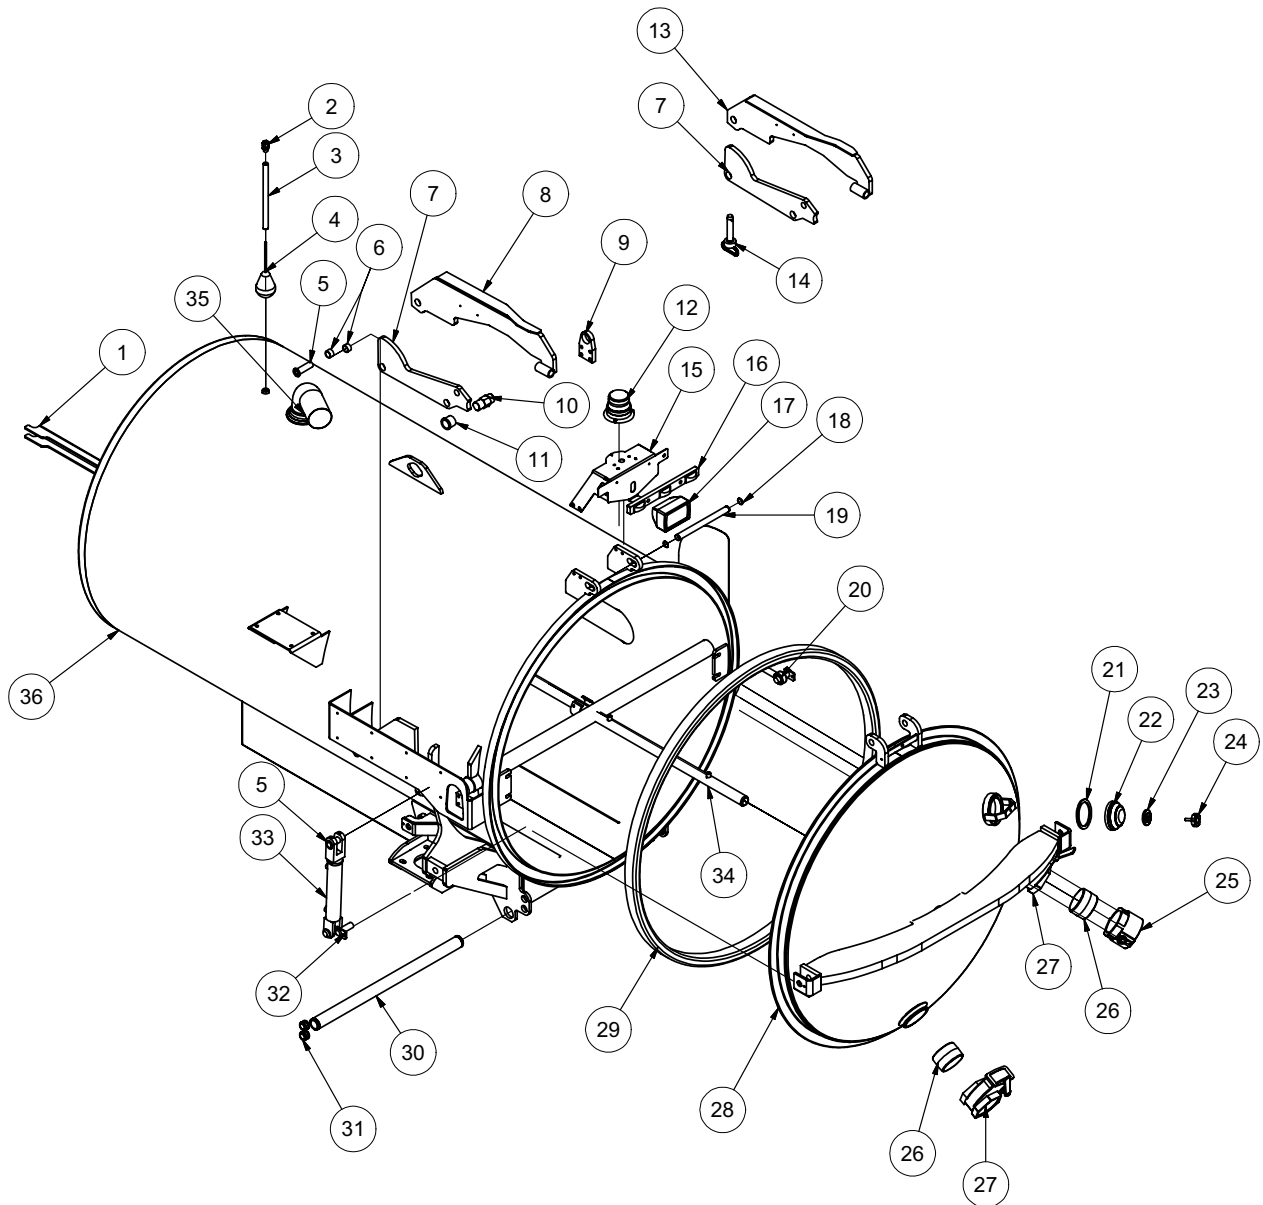

Tank and Door Assembly

V800

050410-E

VACASSY018

Tank and Door Assembly

V800

ITEM#	QTY	NUMBER	DESCRIPTION
1	1	8041212	TANK SAFETY BRACE
2	1	X000113	STRAIN RELIEF, 1/2"
3	1	8041471	HIGH LEVEL FLOAT SWITCH TUBE V800
4	1	8030531	HIGH LEVEL FLOAT SWITCH
5	6	8042489	HYD. DOOR - PIN WELDMENT 1"DIA X 3"
6	6	8041524	BUSHING BRONZE 1.25" X 1.00" X .75"LG
7	2	8041604	SHORT LINKAGE WELDMENT
8	1	8041375	DOOR HYD. LONG LINKAGE SS WELDMENT
9	2	8041621	OUTER BEARING PLATE
10	1	8041663	LINKAGE CROSS TUBE WELDMENT
11	2	8041610	BUSHING BRONZE FLANGED 1 1/2"
12	1	8030347	STROBE LIGHT
13	1	8041369	DOOR HYD. LONG LINKAGE WELDMENT
14	1	8041626	HITCH PIN, 1" X 4 1/2"
15	1	8046507	STROBE LIGHT BRACKET
16	1	8041509	LIGHT CLEARANCE 3 BAR
17	1	8031242	WORKLIGHT
18	2	8030362	1" SNAP RING
19	1	8040058	DOOR HINGE ROD
20	2	8041630	ROD END WITH BRONZE BUSHING
21	1	8032007	GASKET, 4" COUPLER
22	1	8031048	SIGHT GLASS
23	1	8031047	SIGHT GLASS PLATE
24	1	8031046	SIGHT GLASS HAND WHEEL
25	1	8030846	4" FEMALE COUPLER
26	2	8030431	4" CLOSE NIPPLE
27	2	8030916	4" GATE VALVE
28	1	8041580	800/1200 HYD LOCK DOOR
29	1	8041767	DOOR SEAL 54"DIA TANK
30	1	8030038	TANK PIVOT ROD
31	4	8041686	GROMMET 1"ID - 1 1/4"DOG - 1/4"WO
32	2	8042171	DOOR CAPTURE PIN
33	2	8041327	HYD. CYLINDER - 8" STROKE
34	1	8041721	TANK ROD WELDMENT - 800 HYD LOCK DOOR
35	1	8040786	EXHAUST ELBOW 4" - WELDMENT
36	1	8041643	800 TANK - WELDMENT (54")