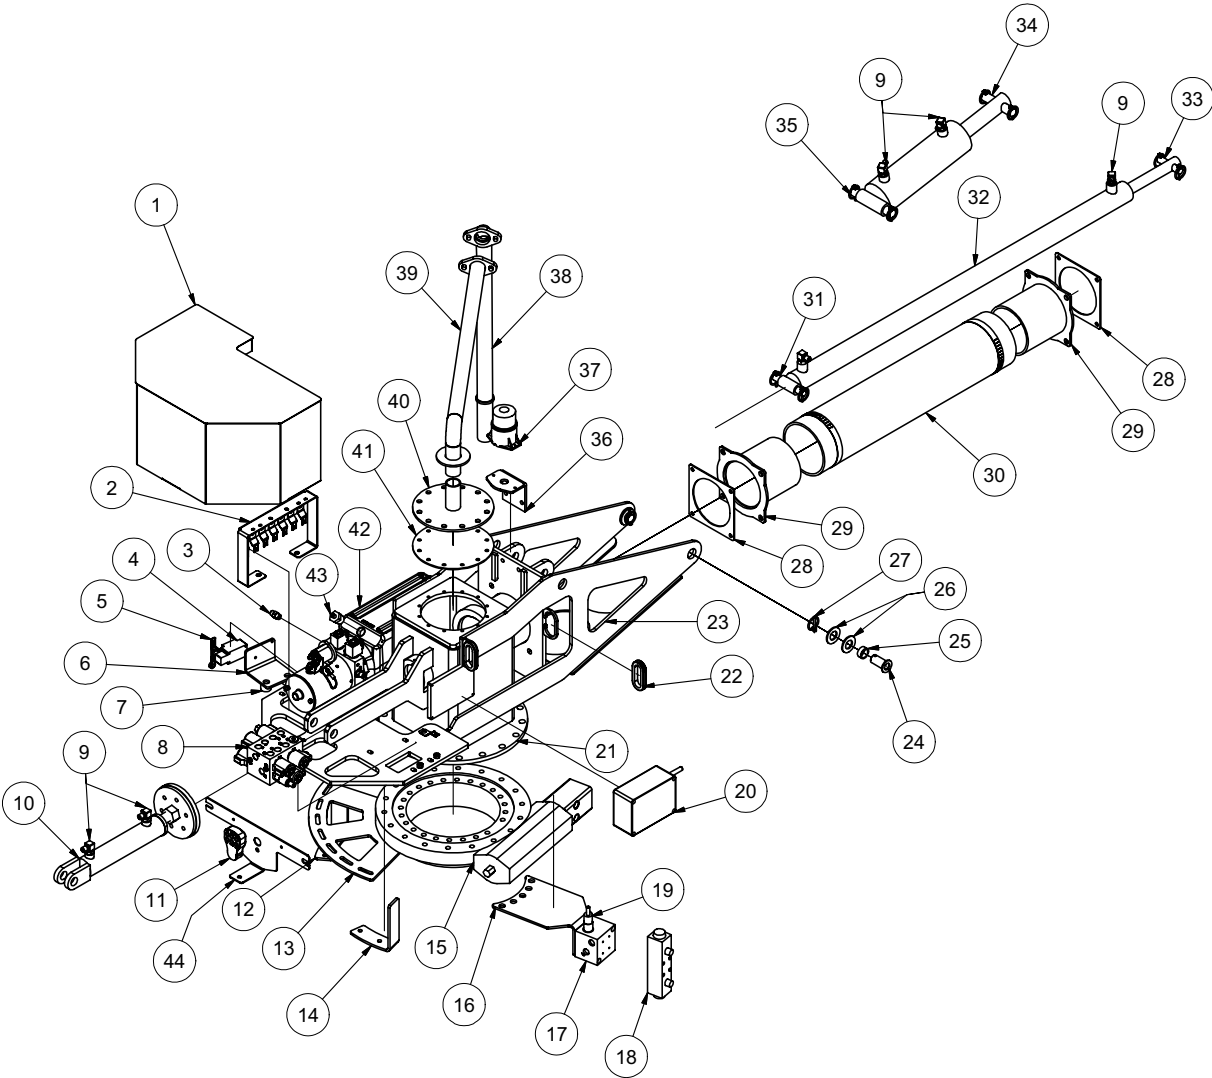

TURRET

BOOM HYDRAULIC ROTATION

ITEM	QTY	PART #	DESCRIPTION
1	1	8043090	BOOM GUARD
2	1	8041601	PUMP HYD. 12V 6QT
3	1	T403018	REDUCER 12MP-4MJ
4	2	T400037	UNION 6MB-6MJ
5	1	8043674	BOOM MANIFOLD
	4	8043584	3-WAY VALVE
6	1	8043639	BRACKET BOOM ELECTRONICS
7	1	8041914	BOOM - RC RECEIVER 6-RELAY
*		8042427	BOOM - RC RECEIVER 8-RELAY
8	1	8042432	LIMIT SWITCH ADJ LOWER
9	1	8042426	RC TRANSMITTER (w/GRAPHIC)
*	1	X200006	BOOM WIRING HARNESS
*	1	8041911-1	RUBBER 6-BUTTON PAD
*	1	8041922	DECAL OVERLAY
*		8042428	RC TRANSMITTER 8-BUTTON (w/GRAPHIC)
10	1	8042431	LIMIT SWITCH (LEVER NOT INCLUDED)
11	1	8042360	BOOM - LIMIT SWITCH BRACKET
12	2	8042376	BOOM - LIMIT SWITCH BRACKET SPACER
13	1	8042357	BOOM - ROTATION STOP BRACKET
14	1	8042359	BOOM - ROTATION STOP BRACKET (OPP)
15	1	8042351	BOOM - ROTATION STOP BASE PLATE
16	1	8042231	SLEW DRIVE - ASSEMBLY
*	3	T500020	FITTING,GREASE.125 STRAIGHT (2 FITTINGS IN INNER, 1 IN OUTER RING)
17	1	8041974	VALVE MANIFOLD BOOM HYD. ROT.
18	1	8041971	VALVE DIRECTIONAL BOOM HYD. ROT.
19	1	8042344	TANK - BOOM HYD. MANIFOLD MTG PLATE
20	1	8041973	VALVE RELIEF BOOM HYD ROT.
21	1	8042240	BOOM - TURRET WELDMENT
22	2	U340050	PIN LINCH 3/16" X 1 9/16"
23	4	U200170	WASHER, FLAT 1"
24	2	8042101	BUSHING BRONZE 1.25" X 1.00" X .50"LG
25	2	8042124	BOOM - TURRET PIVOT PIN
26	2	8041988	BOOM - FLANGE GASKET
27	2	8041958	BOOM - FLEX HOSE ADAPTER WELDMENT
28	1	8043678	HOSE AG SUCTION 6-30
	2	8042104	HOSE CLAMP 6IN T-BOLT
29	1	8042350	BOOM - EXT. CYLINDER PIN
	2	U340050	PIN LINCH 3/16" X 1 9/16"
30	4	T401270	ELBOW, 90 1/2"MB - 3/8"MJ
31	1	8030359	CYLINDER, HYD 3" X 20' VAC'S
	1	8043782	HYD. HOSE EXTEND 6-77 ST-90
	1	8043783	HYD. HOSE RETRACT 6-114 ST-90
32	1	8042122	BOOM - EXT. CYLINDER BASE PIN
	2	U340050	PIN LINCH 3/16" X 1 9/16"
33	1	8041977	BOOM - PIVOT CYLINDER BASE PIN
	2	U340050	PIN LINCH 3/16" X 1 9/16"
34	1	8042887	ADJUSTABLE CLEVIS - BOOM
35	1	8030359	BOOM - CYLINDER SHORT BASE END
36	1	8041990	BOOM - PIVOT CYLINDER ROD PIN
37	1	8041932	BOOM - TURRET STROBE LIGHT PLATE
38	1	8043139	STROBE LIGHT
39	1	8045080	BOOM CABLE TUBE VERTICAL WELDMENT
40	1	8043245	BOOM CABLE TUBE WELDMENT
41	1	8044553	WORK LIGHT W/ DUETSCH CONNECTOR BUILT BRACKET

BOOM MANIFOLD CAVITY IDENTIFICATION

PORT	PART#	DESCRIPTION	USED ON
1.1	8043584	3-WAY VALVE	ALL
1.2	8043584	3-WAY VALVE	ALL
1.3	8043584	3-WAY VALVE	ALL
1.4	8043584	3-WAY VALVE	ALL
5	8043587	RELIEF VALVE ADJ	ALL

TURRET

BOOM HYDRAULIC ROTATION REV. FLOW