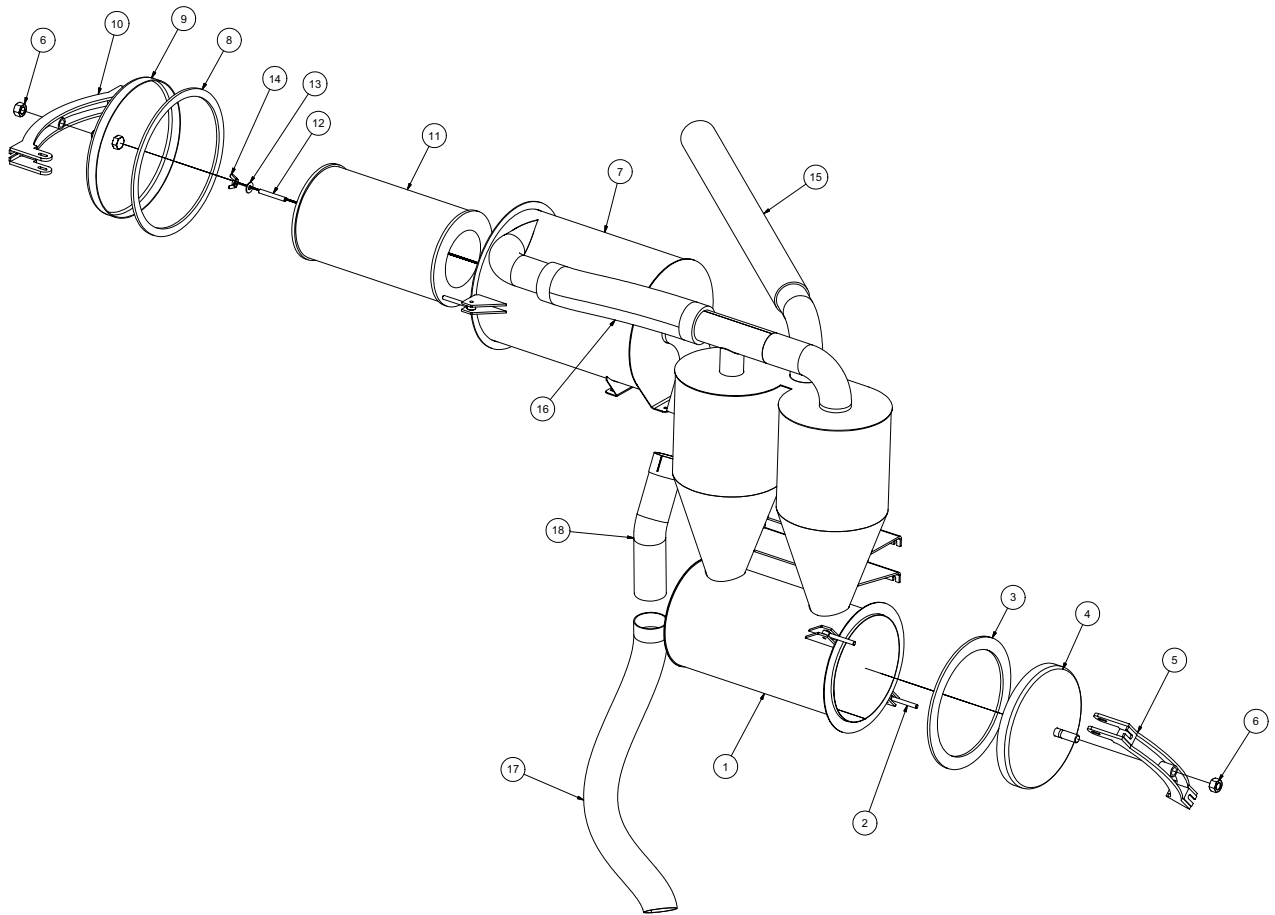

HD Reverse Flow Filtration

1025

111108

VACASSY363

HD Reverse Flow Filtration

1025

ITEM	QTY	PART #	DESCRIPTION
1	1	8044137	HD CYCLONE SEPERATOR HOUSING - REVERSE FLOW
	2	U000580	SCREW,HC 3/8"-16X3.50
	8	U200600	WASHER,FLAT 3/8"
2	2	U210061	NUT,HEX NYLOCK 3/8"-16
	4	8041593	EYEBOLT 1/2"-13X6.00
	4	8041594	HANDLE, WING 1/2"-13
3	1	8041612	HD CYCLONE SEAL - REVERSE FLOW
4	1	8041402	HD CYCLONE DOME DOOR - REVERSE FLOW
5	1	8041552	HD CYCLONE DOOR LATCH - REVERSE FLOW
	1	U200170	WASHER, FLAT 1"
6	2	U120060	NUT, HEX NYLOCK 1"-8
7	1	8044138	HD AIR FILTER HOUSING - REVERSE FLOW
	2	U000580	SCREW,HC 3/8"-16X3.50
	8	U200600	WASHER,FLAT 3/8"
8	1	8041613	HD AIR FILTER SEAL - REVERSE FLOW
9	1	8041387	HD AIR FILTER DOME DOOR - REVERSE FLOW
10	1	8041554	HD AIR FILTER DOOR LATCH - REVERSE FLOW
	1	U200170	WASHER, FLAT 1"
11	1	8031293	HD AIR FILTER ELEMENT
12	1	8040302	THREADED ROD, AIR FILTER HSG
13	1	U200100	WASHER,FLAT 1/2"
14	1	U130080	NUT, WING 1/2"-13
15	1	8042951	(V500) TANK TO CYCLONE HOSE AG SUCTION 4-58
	1	8044488	(V800) TANK TO CYCLONE HOSE AG SUCTION 4-66
	2	8042606	CLAMP HOSE T-BOLT 450
16	1	8042931	CYCLONE TO AIR FILTER HOSE AG SUCTION 4-26
	2	8042606	CLAMP HOSE T-BOLT 450
17	1	8042951	(V500) AIR FILTER TO U-PIPE AG SUCTION 4-58
	1	8044489	(V500) U-PIPE TO HEADER PIPE AG SUCTION 4-75
	1	8044511	(V800) AIR FILTER TO VACUUM BREAK AG SUCTION 4-36
	1	8041741	(V800) VACUUM BREAK TO HEADER PIPE AG SUCTION 4-72
	4	8042606	CLAMP HOSE T-BOLT 450
18	1	8043528	ELBOW 30 DEG 4"ID-OD
	1	8030400	CLAMP BAND 4"