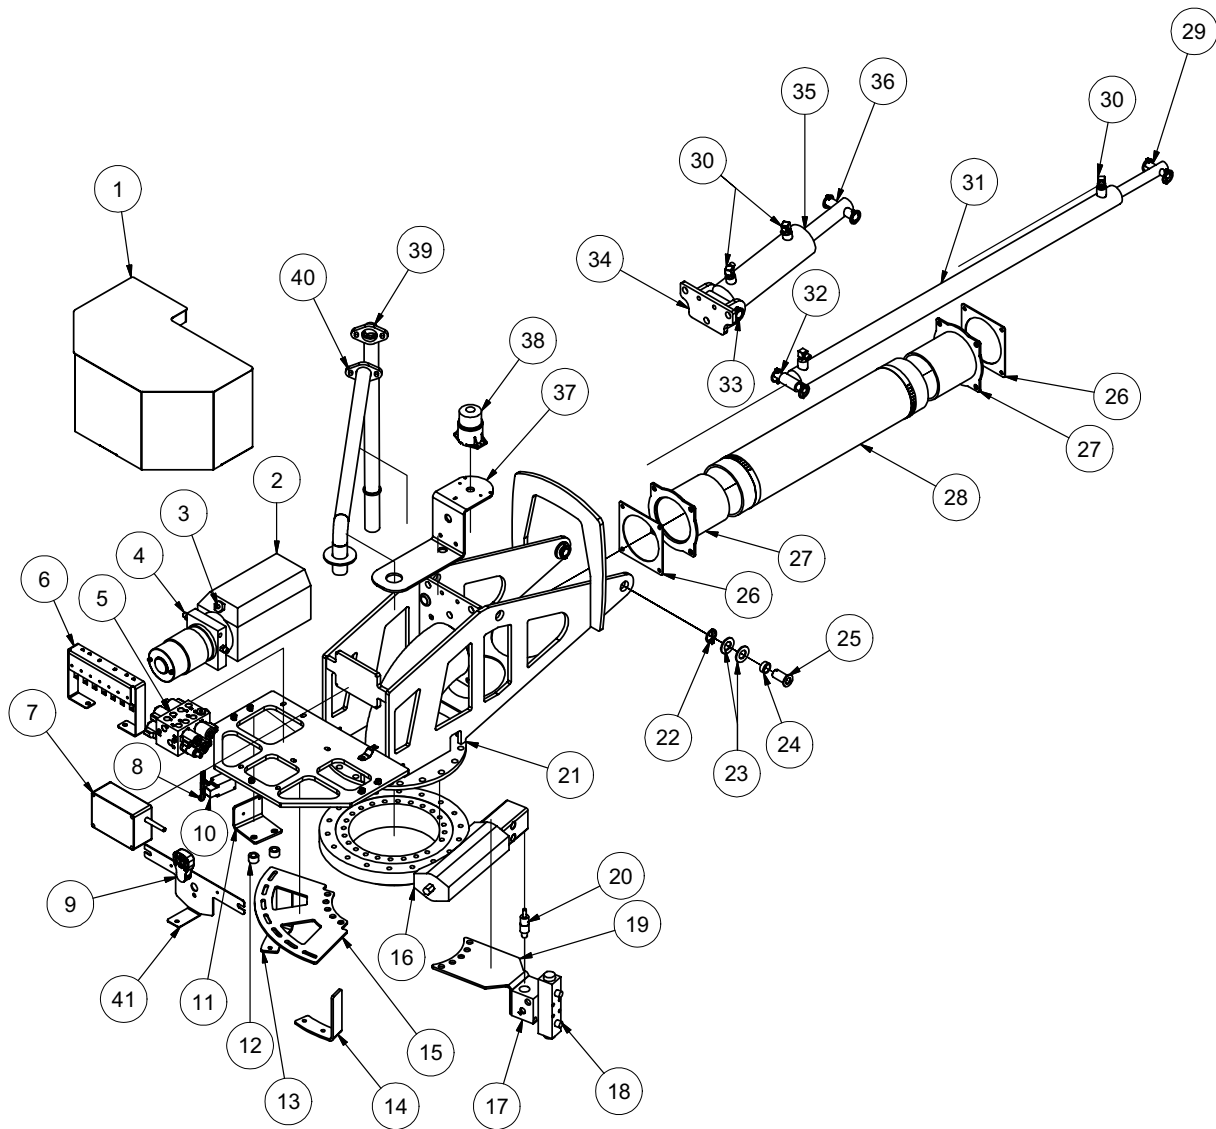

TURRET

BOOM MANUAL ROTATION REV. FLOW

ITEM	QTY	PART #	DESCRIPTION	ITEM	QTY	PART #	DESCRIPTION
1	1	8043090	BOOM GUARD	28	1	8042122	BOOM - EXT. CYL. BASE PIN
2	1	8043639	BRACKET BOOM ELECTRONIC	29	1	8041977	BOOM - PIVOT CYL. BASE PIN
	7	X000320	DEUTSH DIODE RECEPTACLE	30	1	8041990	BOOM - PIVOT CYL. ROD PIN
	1	8040185	RELAY	31	1	8042887	ADJUSTABLE CLEVIS - BOOM
	2	8043690	TIME RELAY	32	1	8045191	STROBE LIGHT PLATE
3	2	T400037	UNION 6MB-6MJ	33	1	8043139	STROBE LIGHT
4	1	T403018	REDUCER 12MP-4MJ	34	1	8045080	BOOM CABLE TUBE VERTICAL
5	1	8045355	PUMP, HYD. 12V VAC 6QT	35	1	8044504	BOOM CABLE EXT. HORZ.
6	6	T401270	ELBOW, 90 1/2"MB - 3/8"MJ	36	1	8044507	CLEANOUT COVER BOOM WELD'T
7	1	8041327	CYLINDER, HYD. DOOR & REV FLOW	12	U000420	SCREW, HC 3/8"-16 X 1"	
	2	W201020	WIPER, CYLINDER ROD, 1 1/8" ROD	12	U210060	WASHER, LOCK 3/8"	
	1	8044480	SEAL PLATE WELDMENT	12	U200600	WASHER, FLAT 3/8"	
	1	8044482	BOOM SHUTOFF SEAL	37	1	8044475	BOOM TURRET SHUTOFF - CLEANOUT COVER GASKET
	1	8044483	BOOM SHUTOFF SEAL PLATE SHIELD	38	1	8044553	WORK LIGHT W/ DUETSCH CONNECTOR BUILT BRACKET
	1	U001570	SCREW, HC 1"-8 X 5.00				
	1	U120060	NUT, LOCK NY 1 - 8				
8	1	8042426	RC TRANSMITTER (w/ GRAPHIC OVERLAYS)				
*	1	8045653	BOOM REMOTE METAL CLIP				
*	1	X200006	BOOM WIRING HARNESS				
*	1	8041911-1	RUBBER 6-BUTTON PAD	*	1	X300200	CABLE BATTERY GND 1GA 600"
*	1	8043075	DECAL OVERLAY	*	1	X300201	CABLE BATTERY HOT 1GA 600"
*		8042428	RC TRANSMITTER 8 BUTTON				
9	1	8043580	MANIFOLD ASSY BOOM				
10	1	8042234	SWIVEL BEARING	*		NOT SHOWN	
*	3	T500020	FITTING,GREASE.125 STRAIGHT (2 FITTINGS IN INNER RING, 1 IN OUTER RING)				
11	1	8045195	BOOM MOUNT BRAKE RING				
12	4	8030315	SKID - WATER TANK CLEVIS TUBE				
13	1	8043021	BOOM - LOWER STOP DISC				
14	1	8045139	BOOM TURRET SHUTOFF WELDMENT				
	6	U001281	SCREW, HC .625-11 X 3.50"	PORT	PART#	DESCRIPTION	USED ON
	6	U120020	NYLON LOCK NUT .625-11	1.1	8043584	3-WAY VALVE	ALL
	12	U200140	WASHER, FLAT .625	1.2	8043584	3-WAY VALVE	ALL
15	1	8041915	BOOM - RC RECEIVER 8-RELAY	1.3	8043584	3-WAY VALVE	ALL
		8041916	ANTENNA, BOOM 3" STRAIGHT	1.4	8043584	3-WAY VALVE	ALL
16	1	8045157	BOOM MANUAL BRAKE WELD'T	1.5	8043584	3-WAT VALVE	REVERSE FLOW
	1	T500080	FITTING, GREASE 3/16"	1.6	8043584	3-WAY VALVE	REVERSE FLOW
17	1	8043052	BRAKE CYLINDER	3.2	8043586	CHECK VALVE	MANUAL ROTATION
	1	T400801	PLUG, BREATHER 1/4"NPT	4.2	8042302	PRESSURE SWITCH 1000 PSI, N/C	MANUAL ROTATION
	1	T402020	UNION 4MJ-4MP				
18	2	8042812	GROMMET 2"ID3"OD 1/4"WOG	5	8043587	RELIEF VALVE ADJ	ALL
19	2	8041988	BOOM FLANGE GASKET	7	8043585	2-WAY VALVE N/O	MANUAL ROTATION
20	2	8041958	BOOM - FLEX HOSE ADAPTER WELD'T				
21	10	U340050	PIN LINCH 3/16" X 1 9/16"				
22	4	U200170	WASHER, FLAT 1"				
23	2	8042101	BUSHING BRONZE 1.25" X 1.00" X .50"LG				
24	2	8042124	BOOM - TURRET PIVOT PIN				
25	1	8043678	HOSE AG SUCTION 6-30				
	2	8042104	HOSE CLAMP 6IN T-BOLT				
26	1	8042350	BOOM - EXT. CYLINDER ROD PIN				
27	1	8030359	CYLINDER, HYD 3" X 20" VAC'S				
	1	8043782	HYD. HOSE EXTEND 6-77 ST-90				

BOOM MANIFOLD CAVITY IDENTIFICATION

TURRET

BOOM HYDRAULIC ROTATION