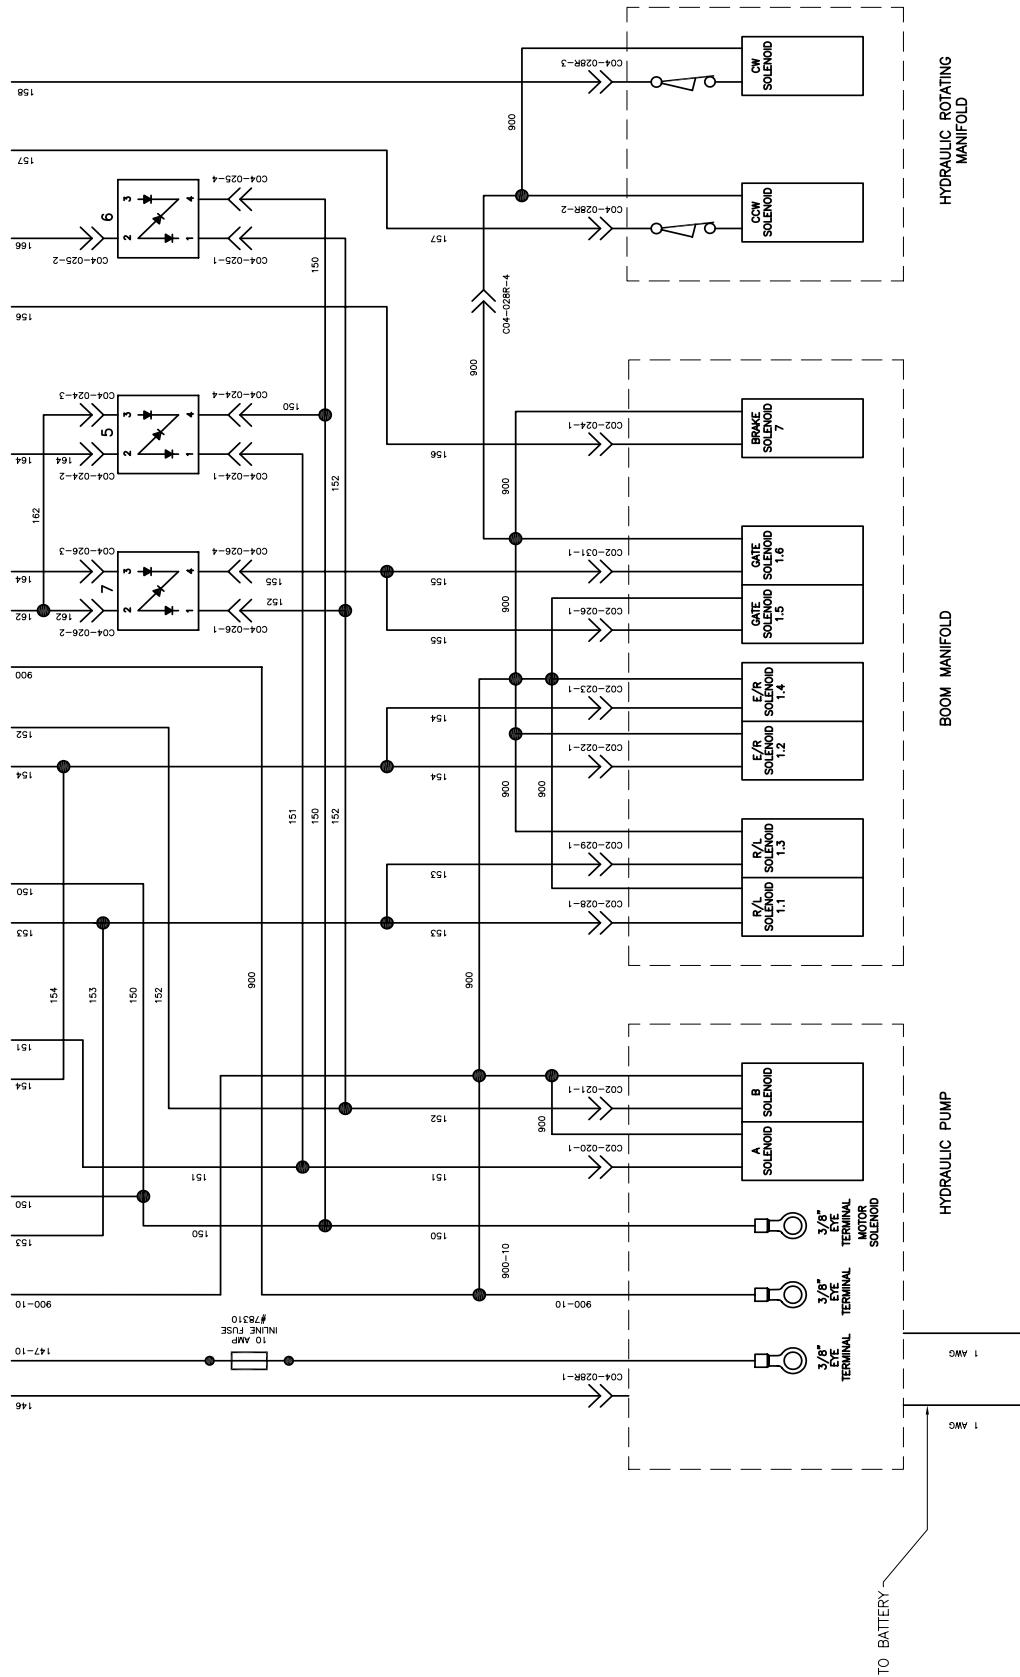

Boom Wiring Schematic