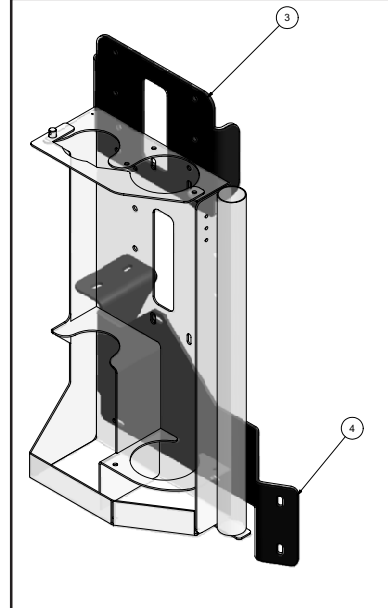

I-BEAM TRAILER