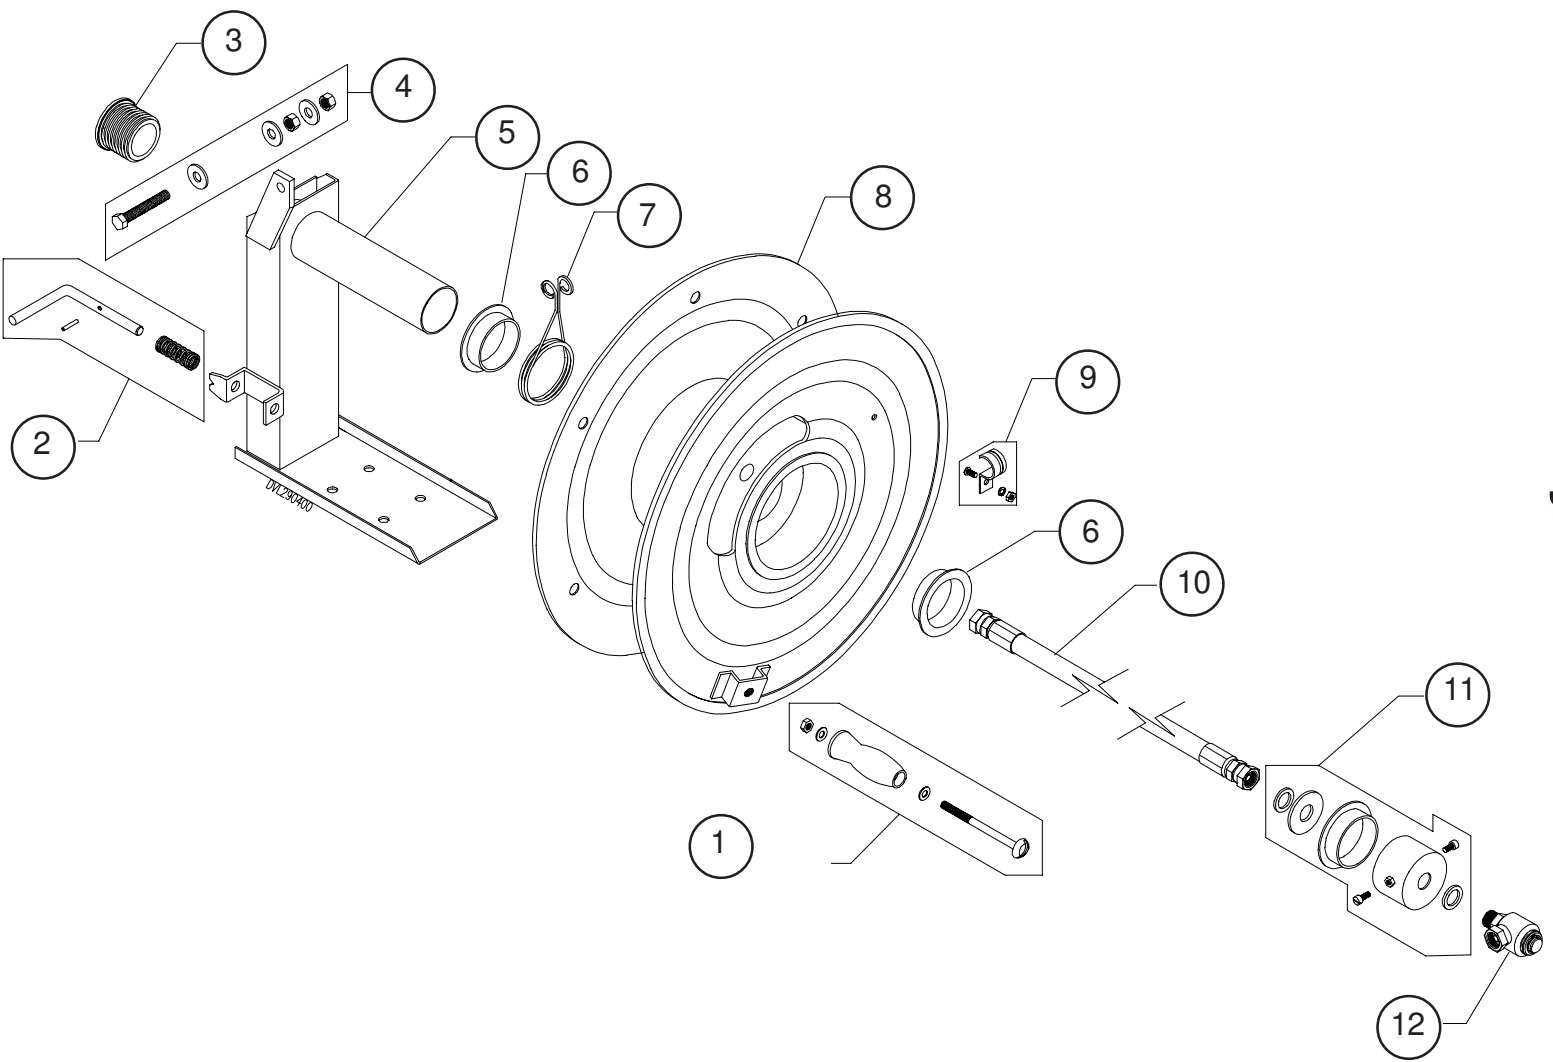

* NOT SHOWN

Hose Reel Assembly

072208

VACASSY751

Hose Reel Assembly

ITEM	QTY	NUMBER	DESCRIPTION
	1	8043927	HOSE REEL, SP 3/8" X 150'
1	1	8043927-1	KIT-HOSE REEL HANDLE W/HARDWARE
2	1	8043927-2	KIT-LOCKING LATCH AND SPRING
3	1	8043927-3	KIT-HOSE GUIDE
4	1	8043927-4	KIT-SCREW, WASHER, BOLT SET
5	1	8043927-5	KIT-BASE
6	1	8043927-6	KIT-BUSHINGS (2)
7	1	8043927-7	KIT-BREAKING SPRING
8	1	8043927-8	KIT-REEL
9	1	8043927-9	KIT-HOSE CLAMP AND SCREW SET
10	1	8042412	HOSE VAC ASSY 6-33 ST-ST FNPT
11	1	8043927-11	KIT-SWIVEL MOUNTING COLLAR
12	1	8043927-12	KIT-3/8" HIGH PRESSURE SWIVEL 5000 PSI