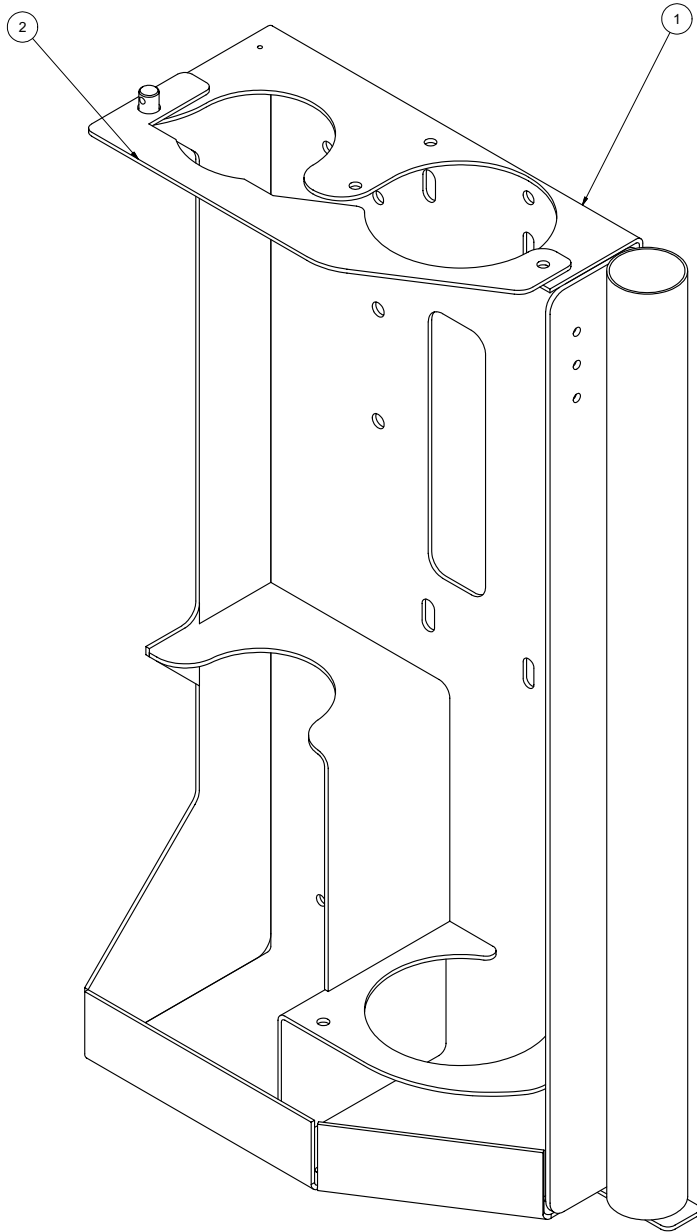

Tool Rack Assembly

HD