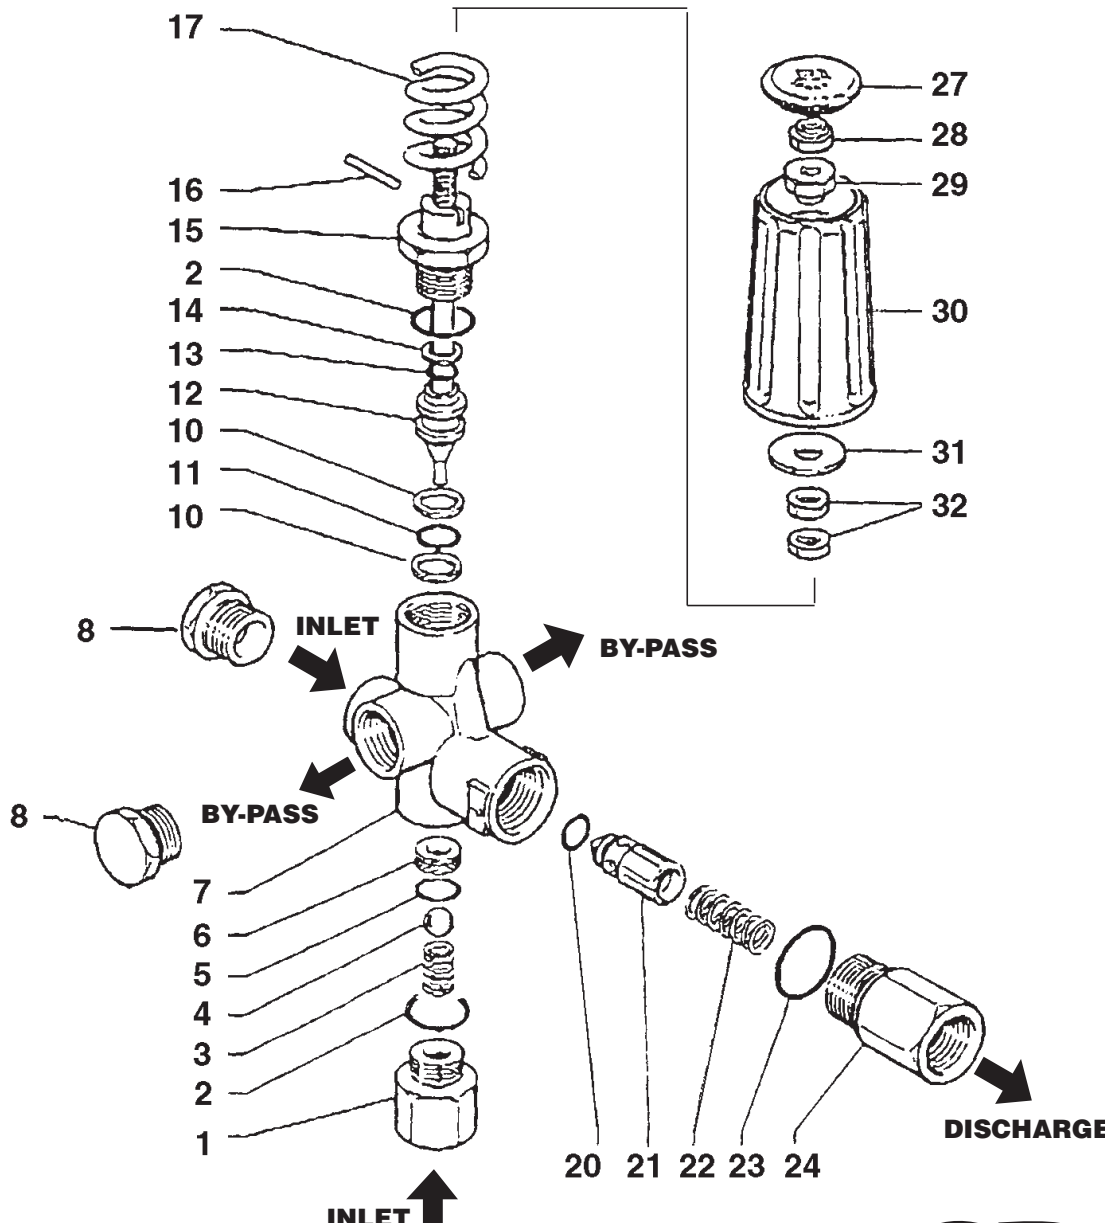

Unloader Valve PULSAR3KHP

Unloader Valve PULSAR3KHP

ITEM	QTY	PART #	DESCRIPTION
1	1	8040177-1	INLET FITTING, 3/8 NPT-F
2	2	8040177-2	O-RING, .676ID X .070CS
3	1	8040177-3	BALL SPRING
4	1	8040177-4	SS BALL, 13/32
5	1	8040177-5	O-RING, .437ID X .070CS
6	1	8040177-6	SS SEAT, .551OD X .335ID
7	1	8040177-7	BRASS BODY, 3/8 NPT
8	2	8040177-8	PLUG, 3/8"NPT
10	2	8040177-10	BACKUP RING
11	1	8040177-11	O-RING, .424ID X .103CS
12	1	8040177-12	SS PISTON
13	1	8040177-13	OORING, .299ID X .103CS
14	1	8040177-14	BACKUP RING
15	1	8040177-15	PISTON HOUSING
16	1	8040177-16	LOCKING PIN
17	1	8040177-17	BLUE SPRING
20	1	8040177-20	O-RING, .236ID X .118CS
21	1	8040177-21	CHECK VALVE
22	1	8040177-22	SS SPRING
23	1	8040177-23	O-RING, .739ID X .070CS
24	1	8040177-24	OUTLET FITTING, 3/8NPT-F
27	1	8040177-27	PLASTIC PLUG for KNOB
28	1	8040177-28	ZINC NUT, M8
29	1	8040177-29	INSERT M8
30	1	8040177-30	PLASTIC KNOB
31	1	8040177-31	WASHER, 9mm X 24mm
32	2	8040177-32	BRASS NUT, M8