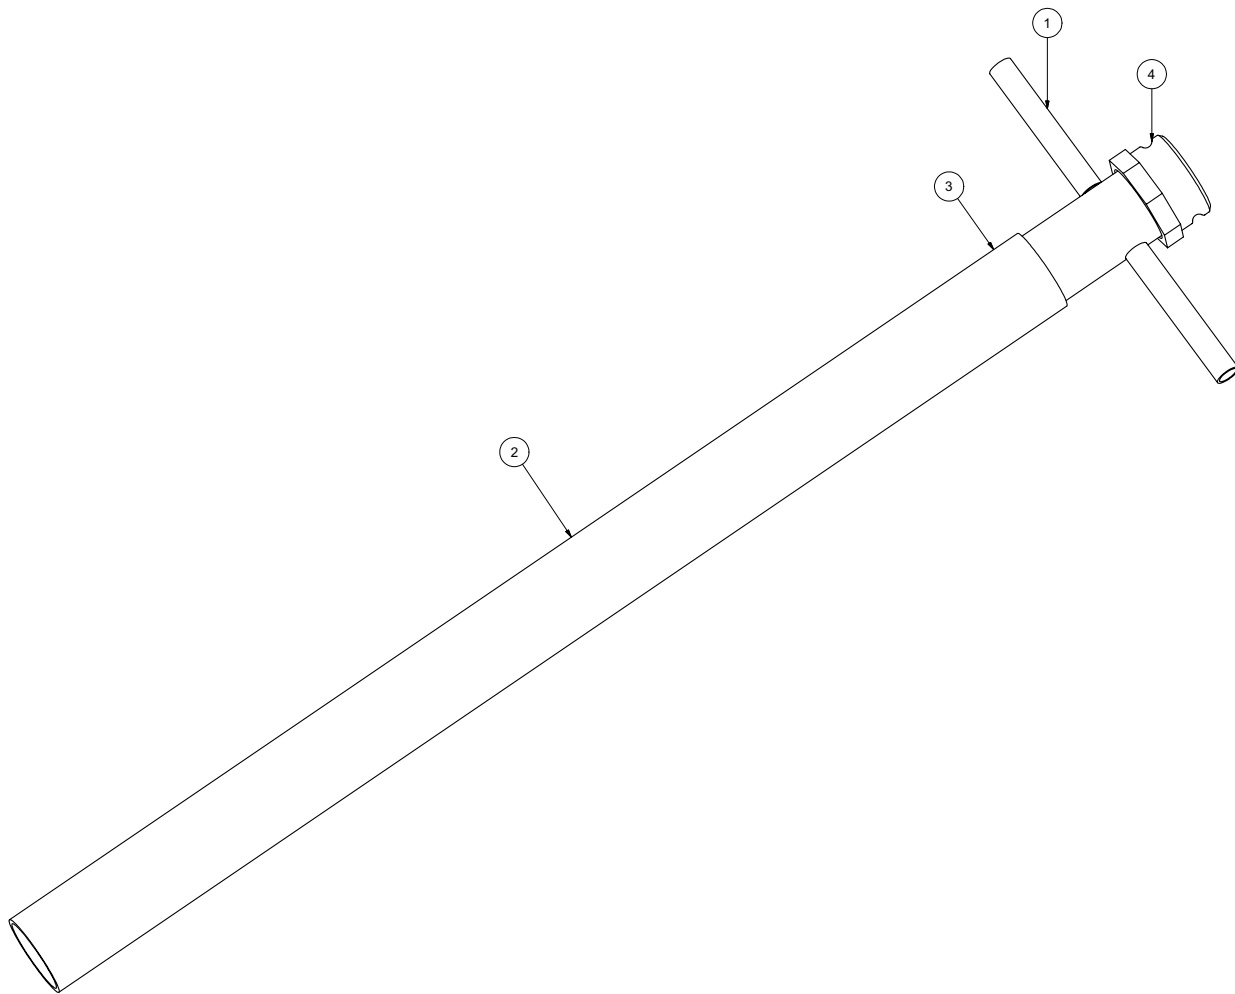

Tools

HD Reduction Tool

ITEM	QTY	PART NO.	DESCRIPTION
-	-	8043118	TOOL VAC REDUCTION HD COMPLETE
1	1	8042862	TOOL VAC HEAD ASSY 3"
2	1	8042026	STRAIGHT SPRAY GUN
3	1	8042811	TOOL VAC REDUCTION PVC 3" X 48"
4	1	T400023	UNION 6MP 4FP
5	1	8030486	WATER QD 1/4 MNPT SS
6	2	T320030	FITTING, HOSE 4HO 4FJ
7	1	8031278	HOSE ASSEMBLY REDUCTION TOOL
8	2	8030244	VAC CLAMP BAND 3 1/2" PUNCHLOCK
9	1	8030244	VAC CLAMP BAND 3 1/2" PUNCHLOCK
10	1	8041099	TOOL VAC REDUCTION HD LOWER ASSY
11	1	8030247	VAC WATER SUPPLY TUBE
12	1	T400020	UNION 1/4" MP-1/4" MJ STRAIGHT
13	1	8030367	VAC FITT 1/4" FF-S
14	1	8030391	BANJO 3" MALE 3" FNPT
15	1	T401065	ELBOW, 3/8 MP - 3/8 FP
16	1	T401100	ELBOW 4MP 4MJ 90
*	2	8030370	REDUCTION TOOL NOZZLE
*	2	8031268	REDUCTION TOOL NOZZLE 45 DEG

* NOT SHOWN

Tools

4" Suction Tool

072308

VACASSY710