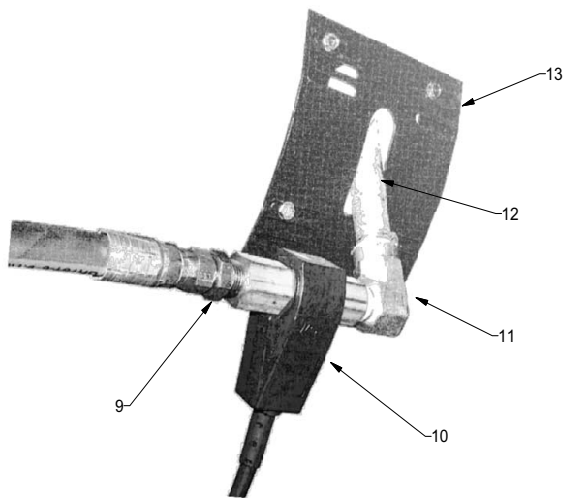

Hot Box Assembly

071808

VACASSY949

Hot Box Assembly

ITEM	QTY	NUMBER	DESCRIPTION
1	1	8040088-23	INSULATION DISC
	1	8040088-21	COIL ASSEMBLY
	1	8040088-22	INSULATION BLANKET
	1	8040088-01	INSULATION DRUM HEAD
	1	8040088-20	BOTTOM WRAP ASSEMBLY
2	1	8040088-26	SLOTTED EXHAUST PLATE
	4	8040088-27	CLIP NUT 1/4-2 DUNC
	4	8040088-28	WASHER ZI SAE TYPE A 3/16
	4	8040088-29	SCREW #10-032 X 3/4 LONG
3	1	8040088-25	TOP WRAP
4	1	8040088-24	EDGING 3 FT REQUIRED
5	1	8040088-03	BURNER-12 VOLT
	1	8040088-02	NOZZLE-OIL
	1	8040088-04	LOCKNUT 1/2-ELECTRICAL
	1	8040088-05	CONDIUT STRAIGHT CONNECTOR
	1	8040088-09	ELBOW 1/4 M 1/4 BARB 90 BRASS
6	1	8040089-39	CONTROL BOX COMPLETE
	1	8040088-33	CONTROL BOX ONLY
	4	8040088-30	STRAIN RELIEF
	1	8040088-34	RELAY CONTROL
	1	X000143	PLUG, ENCLOSURE 3/4" KNOCKOUT
7	1	8040088-36	ROCKER SWITCH 15AMP 24 VOLT
8	1	8040088-17	ADJUSTABLE THERMOSTAT 86-194F
9	2	T400029	REDUCER 1/2 MP - 3/8 MJIC
10	1	8040088-14	FLOW SWITCH
11	1	8040088-13	ELBOW 1/2 F X 3/8 M STEEL
12	2	8040088-12	PIPE NIPPLE 1/2 NPT X 5 1/2 LONG
13	2	8040088-11	PATCH PLATE
	8	8040088-10	SCREW SELF DRILL #10 X 1/2
14	1	8040088-38	FUEL FILTER WITH ELEMENT
	1	8040088-37	FUEL FILTER ELEMENT
*	1	8040088-18	CROSS 1/2 NPT STL
*	1	8040088-19	PRESSURE RELIEF VALVE 4500 PSI

* ITEM NOT SHOWN