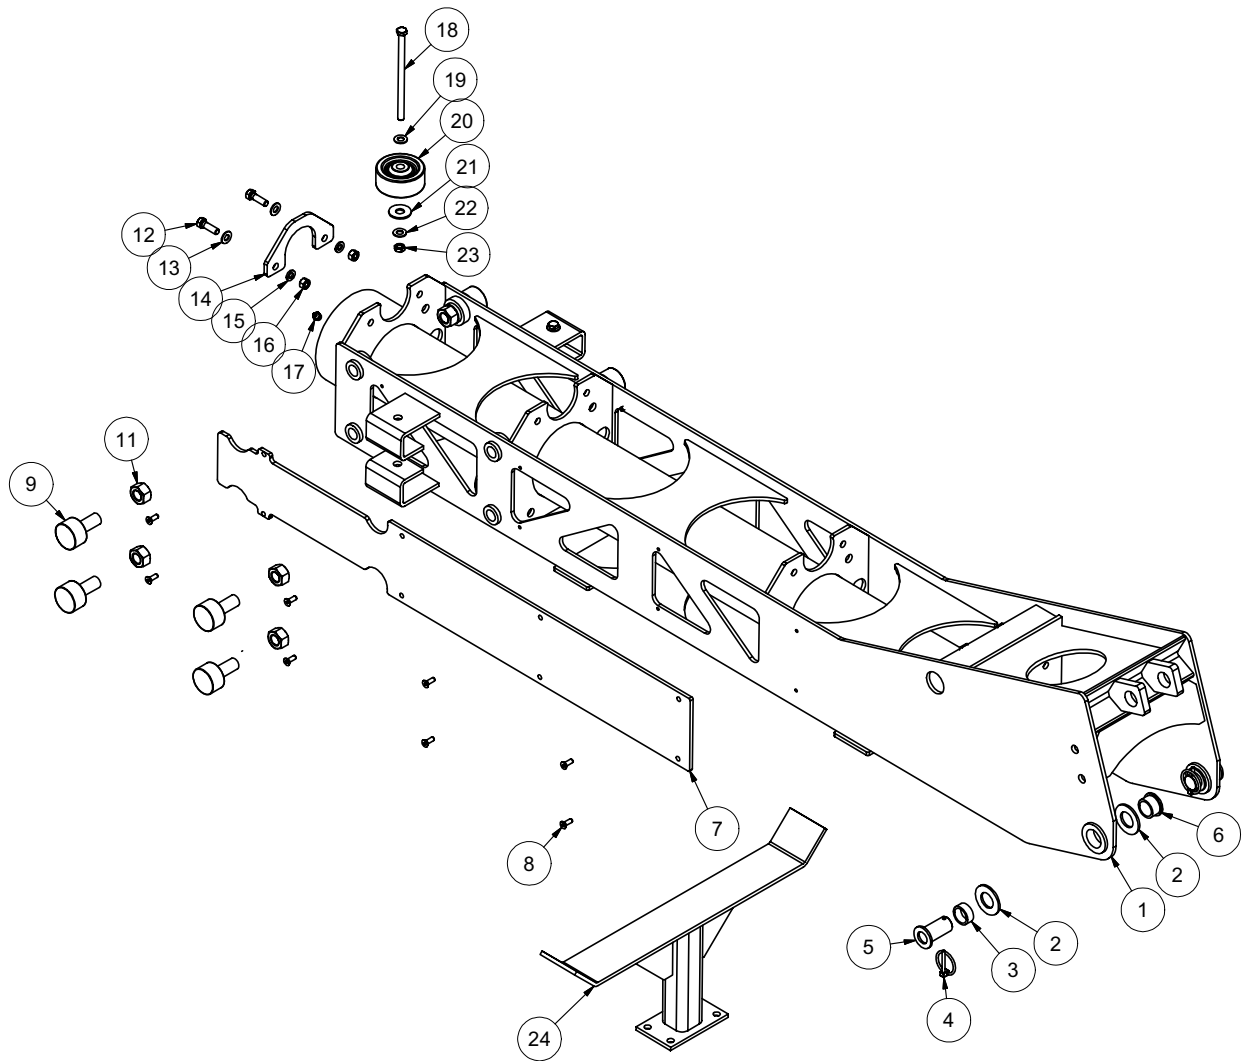

PIVOT ARM

BOOM

PIVOT ARM

BOOM

ITEM	QTY	NUMBER	DESCRIPTION
1	1	8041950	PIVOT ARM
2	6	U200170	WASHER FLAT 1.0"
3	2	8042101	BUSHING BRONZE 1.25"X1.00"X0.50" PLN
4	10	U340050	PIN LINCH 3/16 X 1-9/16
5	2	8042124	PIN
6	2	8041883	BUSHING BRONZE 1.25"X1.00"X0.63" FLG
7	2	8041986	GLIDE SHEET
8	16	U030015	SCREW SFH .250-20 X .750
9	8	W000050	ROLLER
11	8	U120151	NUT, NYLON LOCK .750-16
12	12	U000440	SCREW HC .375-16 X 1.25
13	2	U200600	WASHER FLAT 3/8"
14	1	8041956	CYLINDER RETAINER
15	2	U210060	WASHER LOCK 3/8"
16	2	U100060	NUT HEX .375-16
17	1	T500100	GREASE FITTING
18	2	U001040	SCREW HC .500-13X6.50
19	2	U200100	WASHER FLAT 1/2"
20	2	8030226	WHEEL
21	2	U200100	WASHER FLAT 1/2"
22	2	U200100	WASHER FLAT 1/2"
23	2	U120120	NUT LOCK .500-13
24	1	8044560	CRADLE, V500 (11 1/4")
	1	8043769	CRADLE, V800-V1200 (8 3/8")