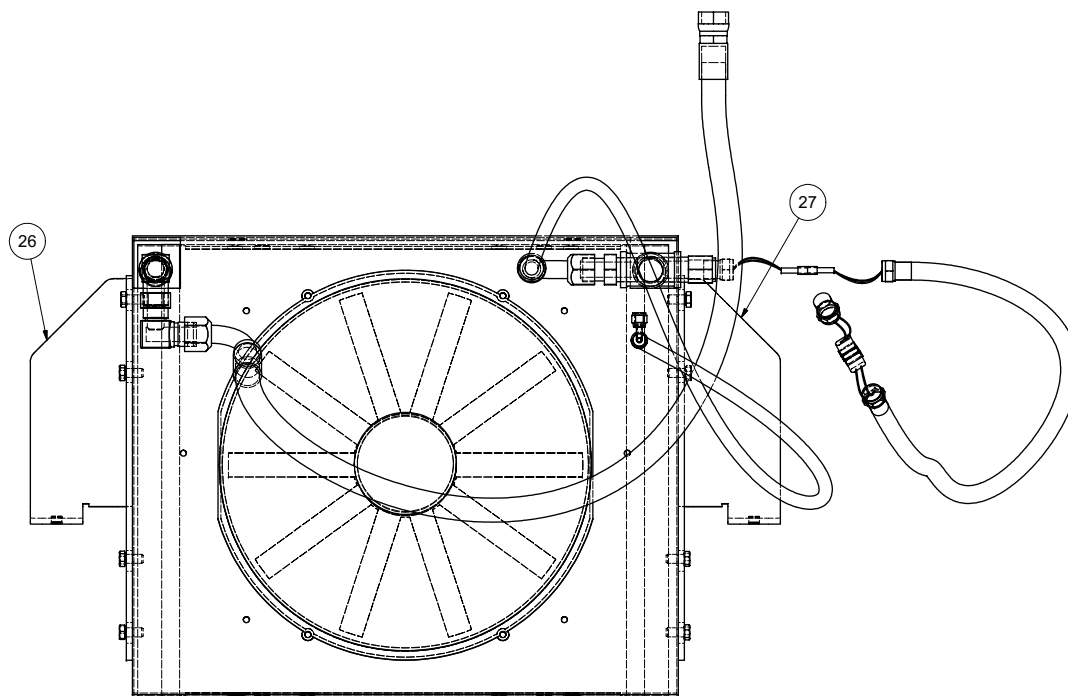

Compressor Tank Assembly

Compressor Tank Assembly

ITEM	QTY	PART NO.	DESCRIPTION
1	1	8044347-1	TANK RECEIVER
2	1	T402224	TEE, PIPE GALV 1 1/2"FP
3	1	8044347-8	GLASS, SIGHT OIL LEVEL 1 1 1/2
4	2	T401040	ELBOW,90 3/4"MP-3/4MP
5	1	8044347-2	CLAMP BAND
6	3	T401100	ELBOW,90 1/4"MP-1/4"MJ
7	1	T402223	TEE, 1"FP-1/4"FP-1"FP
8	1	T402038	TEE, 1/4"MJ-1/4"MJ-1/4"MP
9	2	8044347-7	ORIFICE, HEX .047 DIA.
10	1	8044347-4	TUBE SEPARATOR DRAIN W/FITT
11	1	8044762	HOSE ASSY VAC 4-46 1/2" ST-90
12	1	8044744	HOSE ASSY VAC 4-76" ST-90
13	1	8044751	HOSE ASSY VAC 1 1/2- 66" ST-90
14	1	8044763	HOSE ASSY VAC 4-60" ST-90
15	1	8042860	HOSE ASSY VAC 12-95" ST-ST
16	1	8044347-6	VALVE, RELIEF 175 PSI 1/2 NPT
17	1	8044347-3	VALVE PRESSURE MINIMUM AIR
18	1	T421213	NIPPLE,HEX RED 1 1/4 X 1
19	1	T400585	BUSHING,PVC 1.25"MP X .750"FP
20	1	T400100	UNION, 3/4"MP-3/4"MJ
21	1	T421010	NIPPLE,CLOSE 1/4"MP
22	1	T400580	UNION, 1-1/2"MP-1-1/2"MJ
23	1	T420335	ELBOW,90 1-1/2"FP PIPE
24	1	8043020	FILTER OIL COMPRESSOR SPIN-ON
25	1	8044347-5	ELBOW, PIPE STREET GALV 1/2
26	1	8044521	COMPRESSOR COOLER BRACKET
27	1	8044522	COMPRESSOR COOLER BRACKET
28	1	8044765	HOSE ASSY VAC 12-50" ST-90
29	1	T402160	TEE,3/4"FP-3/4"FP-3/4"FP
30	1	8043659	SWITCH TEMP OIL COMP 165F
31	1	T430040	COUPLING, FEMALE 3/4" FNPT
32	1	T401628	ELBOW,90 3/4"FJ-3/4"MJ
33	1	8044764	HOSE ASSY VAC 12-53" ST-90
34	1	8042497	OIL COOLER SHROUD
*	1	8042495	OIL COOLER FAN
*	1	8042496	OIL COOLER
35	1	T403085	REDUCER, 3/4"MP-1/2"FP
36	1	T421119	NIPPLE, PIPE GALV 1" X 2 1/2"
37	1	8044347-9	PLUG, O-RING 1 1/4 SAE