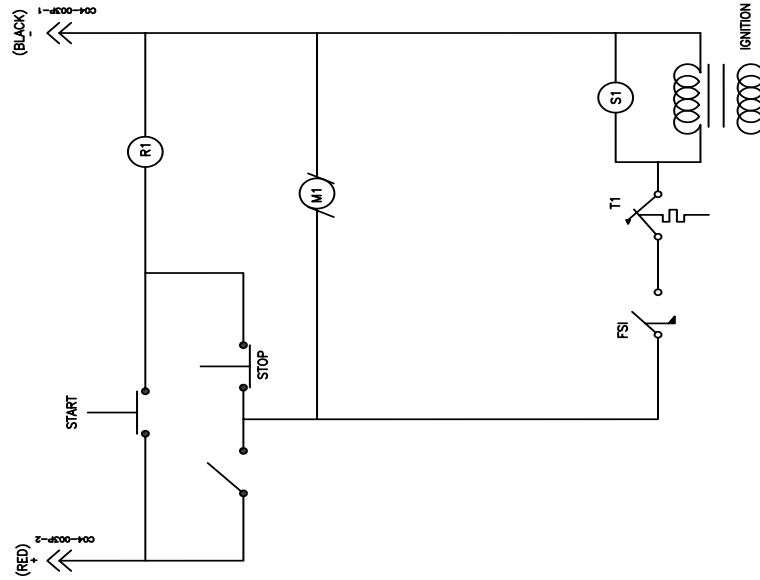

BUSSMAN CONTROL CENTER OPTIONS

PAGE LEFT BLANK

Boom Wiring Schematic

Boom Wiring Schematic

PAGE LEFT BLANK

Hot Box Assembly

WIRING SCHEMATIC

- R1-RELAY #1
- M1-BLOWER MOTOR
- FS-1-FLOW SWITCH
- T1-TEMP SWITCH
- S1-FUEL SOLENOID
- RTI-REMOTE THERMOSTAT CONTROL