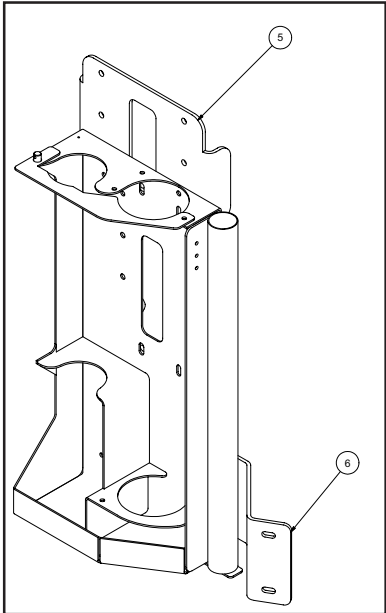

I-BEAM TRAILER