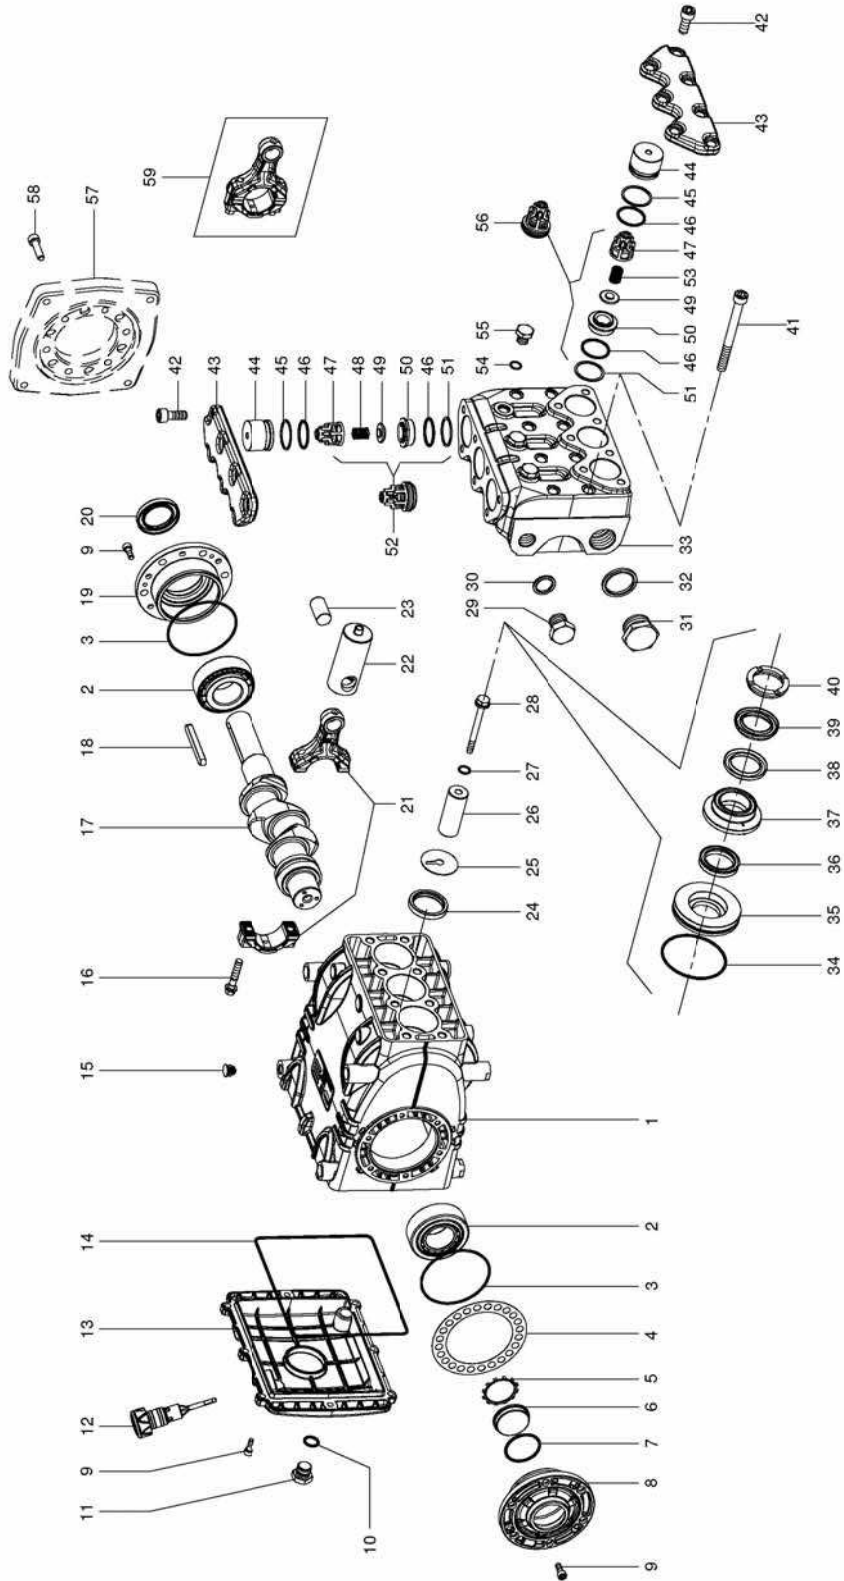

Water Pump Assembly KE24

Water Pump Assembly KE24

ITEM	QTY	PART NO.	DESCRIPTION
1	1	8042352-1	PUMP CRANKCASE
2	2	8042352-2	ROLLER BEARING 33207/Q
3	2	8042352-3	O-RING D. 80,6X2,62
4		8042352-4	SHIM 0,1
		*	SHIM, 25
		*	SHIM, 0,35
5	1	8042352-5	RING ZJ45
6	1	8042352-6	OIL LEVEL INDICATOR
7	1	8042352-7	O-RING D. 39,34X2,62
8	1	8042352-8	OIL LEVEL INDICATOR SIDE BEARING COVER
9	20	8042352-9	SCREW TCEI M6X16 UNI 5931
10	1	8042352-10	O-RING D. 13,95X2,62
11	1	8042352-11	PLUG G3/8"
12	1	8042352-12	DIPSTICK
13	1	8042352-13	CRANKCASE COVER
14	1	8042352-14	O-RING D. 196,52X2,62
15	7	8042352-15	PLUG FOR D. 15 PORT
16	6	8042352-16	CONNECTING ROD SCREW
17	1	8042352-17	CRANKSHAFT
18	1	8042352-18	CRANKSHAFT KEY
19	1	8042352-19	MOTOR SIDE BEARING COVER
20	1	8042352-20	OIL SEAL 35X52X7 SPEC
21	3	8042352-21	CONNECTING ROD
22	3	8042352-22	PISTON
23	3	8042352-23	PIN D. 18X36
24	3	8042352-24	SEAL 36X47X7
25	3	8042352-25	WIPER
26	3	8042352-26	PLUNGER KE24
27	3	8042352-27	O-RING D. 11X2 SPEC
28	3	8042352-28	PLUNGER BOLT
29	1	8042352-29	PLUG G1/2"X18
30	1	8042352-30	WASHER D.1/2"
31	1	8042352-31	PLUG G1"X17
32	1	8042352-32	WASHER D.1"
33	1	8042352-33	MANIFOLD D22-24
34	3	8042352-34	OR D.50C52X1.78 KIT 2002-3-4-5-6-7-8-9-10-11
35	3	8042352-35	PACKING RETAINER D.24
36	3	8042352-36	PACKING D.24 L.P. KIT 2006-2007
37	3	8042352-37	MIDDLE RING D.24 KIT 2007
38	3	8042352-38	RESTOP RING D.24 KIT 2006-2007
39	3	8042352-39	PACKING D.24 H.P. KIT 2006-2007
40	3	8042352-40	FRONT RING D.24 KIT 2007
41	8	8042352-41	SCREW TCEI M10X110 UNI 5931
42	14	8042352-42	SCREW TCEI M10X25 UNI 5931 SPEC.
43	2	8042352-43	VALVE COVER
44	6	8042352-44	VALVE PLUG
45	6	8042352-45	BACK UP RING D.32,4X36,5X1,5
46	12	8042352-46	O-RING D.29.82X2,62 KIT 2000-2001
47	6	8042352-47	SUCTION/DELIVERY VALVE GUIDE PLATE KIT 2000-2001
48	3	8042352-48	DELIVERY VALVE SPRING KIT 2001
49	6	8042352-49	SUCTION/DELIVERY VALVE PLATE KIT 2000-2001
50	6	8042352-50	SUCTION/DELIVERY VALVE SEAT KIT 2000-2001
51	6	8042352-51	BACK UP RING D.31X35,5X1,5
52	3	8042352-52	DELIVERY VALVE ASSEMBLY KIT 2001
53	3	8042352-53	SUCTION VALVE SPRING KIT 2000
54	3	8042352-54	O-RING D.10,82X1,78
55	3	8042352-55	PLUG G1/4"X13
56	3	8042352-56	SUCTION VALVE ASSEMBLY KIT 2000
57	1	8042352-57	HYDRAULIC MOTOR FLANGE
58	6	8042352-58	SCREW TCEI M8X30 UNI 5931
59	3	8042352-59	CONNECTING ROD (COMPLETE)