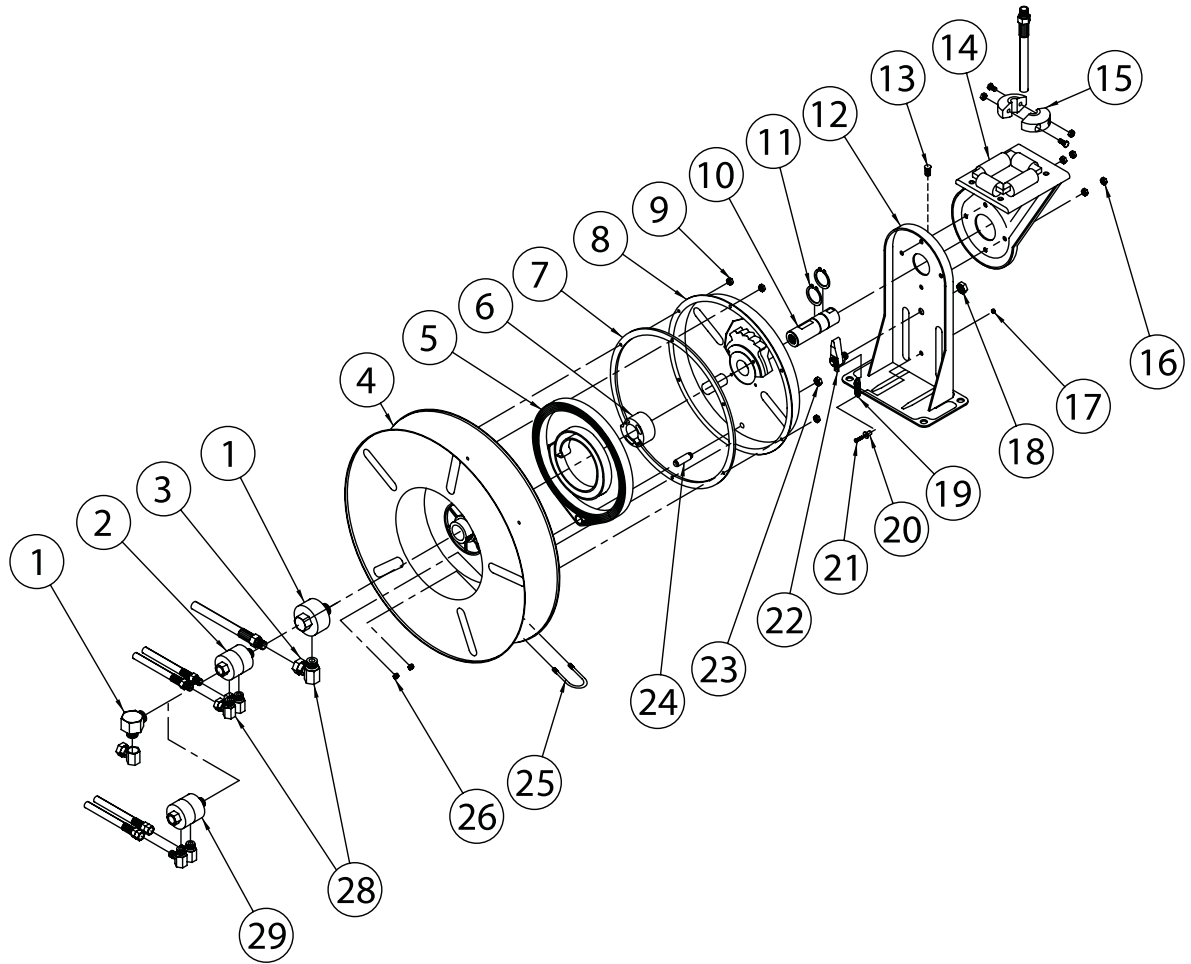

Hose Reel Assembly

Hose Reel Assembly

ITEM	QTY	NUMBER	DESCRIPTION
1	1	8031240	REEL with HOSE SPRINGDRIVEN 3/8" X 50'
2	1	8031269	UNION, 1/2"MP - 3/8"MP
3	1	T401065	ELBOW, 3/8"MP - 3/8"FP
4	1	8030351	STEEL BALL VALVE - 3/8"NPT
5	1	8030498	ELBOW, 3/8"MP - 3/8"MJ 90

Hose Reel

Components

Hose Reel

Components

ITEM	QTY	NUMBER	DESCRIPTION
		8031240	REEL with HOSE SPRINGDRIVEN 3/8" X 50'
1	1	8031240-1	SWIVEL ASSEMBLY
2	1	8031240-2	SWIVEL & ELL ASSEMBLY
3	1	8031240-3	90 DEG ELL
4	1	8031240-4	SHEAVE ASSEMBLY
5	1	8031240-5	DRIVE SPRING ASSEMBLY
6	1	8031240-6	SPRING ARBOR ASSEMBLY
7	1	8031240-7	GASKET
8	1	8031240-8	SPRING CASE ASSEMBLY
9	6	8031240-9	10-32 HEX LOCKNUT
10	1	8031240-10	MAIN SHAFT
11	2	8031240-11	1 1/4" SNAP RING
12	1	8031240-12	BASE ASSEMBLY
13	1	8031240-13	1/2"-13 SET SCREW
14	1	8031240-14	GUIDE ARM W/ROLLERS
15	1	8031240-15	HOSE BUMPER ASSEMBLY
16	4	8031240-16	5/16"-18 LOCKNUT
17	1	8031240-17	10-32 X 3/8" NYLOCK NUT
18	1	8031240-18	1/2"-20 X 5/8" HEX NUT
19	1	8031240-19	LATCH SPRING
20	1	8031240-20	BUSHING
21	1	8031240-21	10-32 X 7/8" SCREW
22	1	8031240-22	LATCH PAWL ASSEMBLY
23	1	8031240-23	3/8"-24 JAM NUT
24	1	8031240-24	SPRING CASE STUD
25	1	8031240-25	U-BOLT
26	4	8031240-26	1/4"-20 X 3/8" LOCKNUT
28	1	8031240-28	SWIVEL UNION