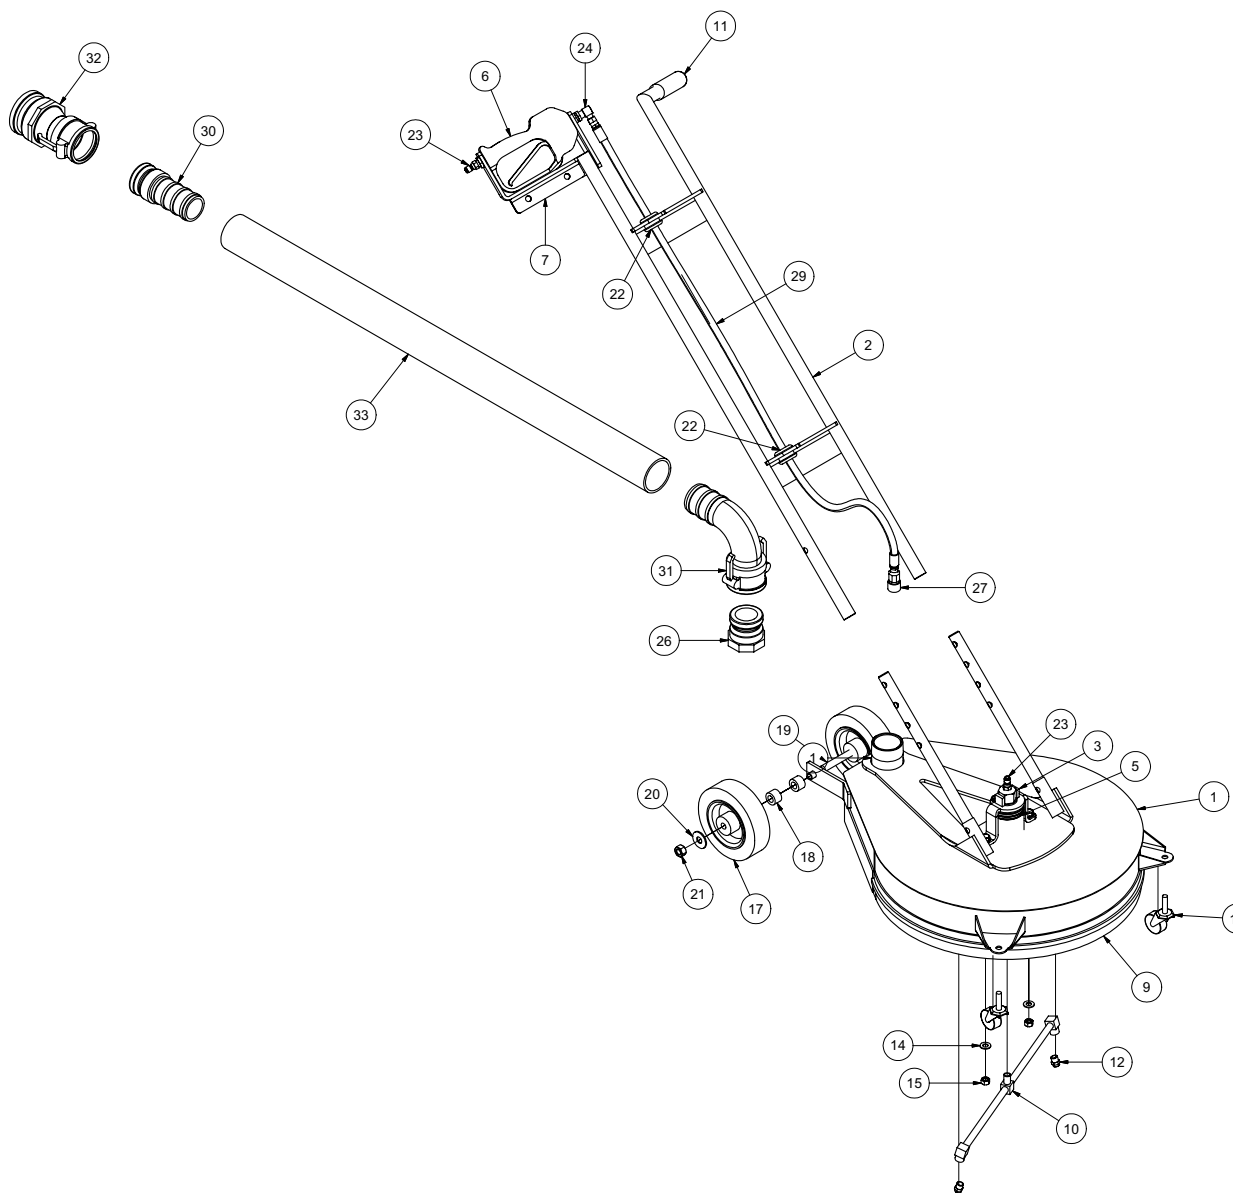

Surface Cleaner

Surface Cleaner

ITEM	QTY	PART NO.	DESCRIPTION
1	1	8041887	SURFACE CLEANER - HEAD ASSY
2	1	8042019	HANDLE ASSY
3	1	8041890	ROTARY RETAINER
4	2	8042022	HANDLE ADJ. TUBE
5	1	8042027	ROTARY HEAD
6	1	8042026	STRAIGHT SPRAY GUN
7	1	8042020	GUN CAPTURE BRACKET
8	1	8043467	SQUEEGEE
9	1	8042030	FLEXIBLE BRUSH
10	1	8042028	ROTARY ARM
11	1	J300080	GRIPHANDLE
12	2	8031419	NOZZLE, #4.0 25 DEG
13	2	U000420	SCREW, HC 3/8-16 X 1.00
14	4	U200600	WASHER, FLAT 3/8"
15	2	U100060	NUT, HEX 3/8-16
16	2	8043387	SWIVEL CASTER 1 5/8"
17	2	8043887	WHEEL 6" PNEUMATIC
18	2	8043591	SURFACE CLEANER REAR WHEEL SPACER
19	1	U001060	SCREW, HC 1/2-13 X 6.0
20	2	U200100	WASHER, FLAT 1/2"
21	1	U120120	NUT, LOCK 1/2-13
22	2	8041686	GROMMET 1"ID- 1 1/4"DOG-1/4"WO
23	2	8030486	WATER QD 1/4 MNPT SS
24	1	T401100	ELBOW 4MP 4MJ 90
25	1	T320030	FITTING, HOSE 4HO 4FJ
26	1	8043389	ADAPTER M2" F THREAD
27	1	8030526	FITTING, QD WATER 1/4"F-1/4"FP
28	1	T320300	FITTING, HOSE 4HO 4MP
29	1	8044108	HOSE VAC SURFACE CLEANER
30	1	8043392	ADAPTER M2" F THREAD
31	1	8043391	REDUCER COUPLER 2"F 90 DEG - 3"M
32	1	8043395	REDUCER COUPLER 2" X 3" ADAPTER
33	1	8043398	HOSE VAC CLEAR 2"
*	2	8043397	CLAMP VAC CLEAR HOSE 2"
*	4	U360020	PIN, U-LOCK 3/8 X 1.5