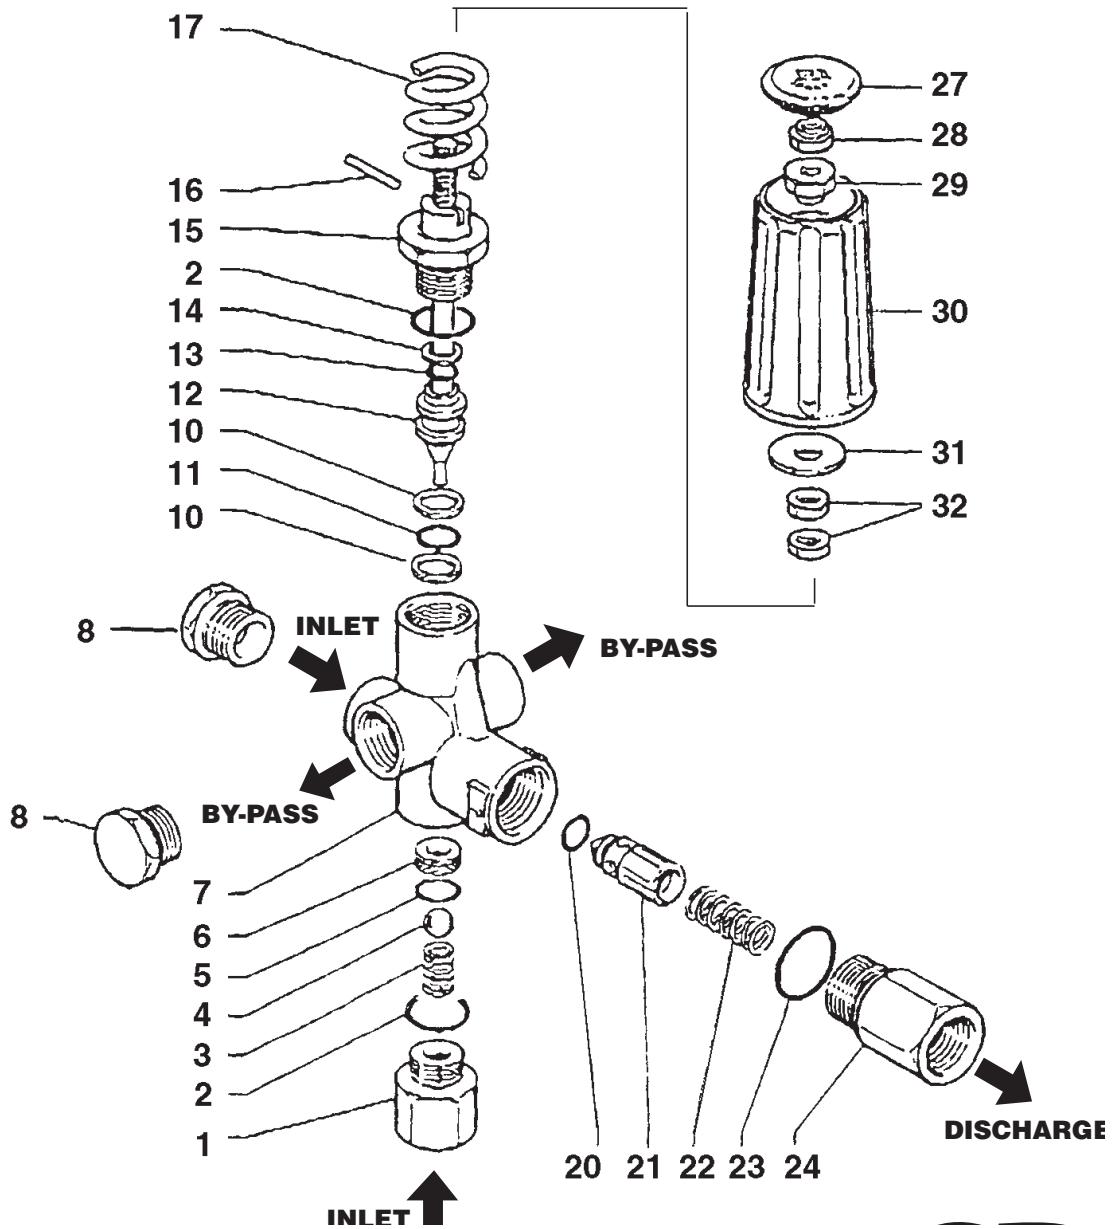

Unloader Valve PULSAR3KHP

Unloader Valve PULSAR3KHP

ITEM	QTY	PART #	DESCRIPTION
1	1	8040177-1	INLET FITTING, 3/8 NPT-F
2	2	8040177-2	O-RING, .676ID X .070CS
3	1	8040177-3	BALL SPRING
4	1	8040177-4	SS BALL, 13/32
5	1	8040177-5	O-RING, .437ID X .070CS
6	1	8040177-6	SS SEAT, .551OD X .335ID
7	1	8040177-7	BRASS BODY, 3/8 NPT
8	2	8040177-8	PLUG, 3/8"NPT
10	2	8040177-10	BACKUP RING
11	1	8040177-11	O-RING, .424ID X .103CS
12	1	8040177-12	SS PISTON
13	1	8040177-13	OORING, .299ID X .103CS
14	1	8040177-14	BACKUP RING
15	1	8040177-15	PISTON HOUSING
16	1	8040177-16	LOCKING PIN
17	1	8040177-17	BLUE SPRING
20	1	8040177-20	O-RING, .236ID X .118CS
21	1	8040177-21	CHECK VALVE
22	1	8040177-22	SS SPRING
23	1	8040177-23	O-RING, .739ID X .070CS
24	1	8040177-24	OUTLET FITTING, 3/8NPT-F
27	1	8040177-27	PLASTIC PLUG for KNOB
28	1	8040177-28	ZINC NUT, M8
29	1	8040177-29	INSERT M8
30	1	8040177-30	PLASTIC KNOB
31	1	8040177-31	WASHER, 9mm X 24mm
32	2	8040177-32	BRASS NUT, M8