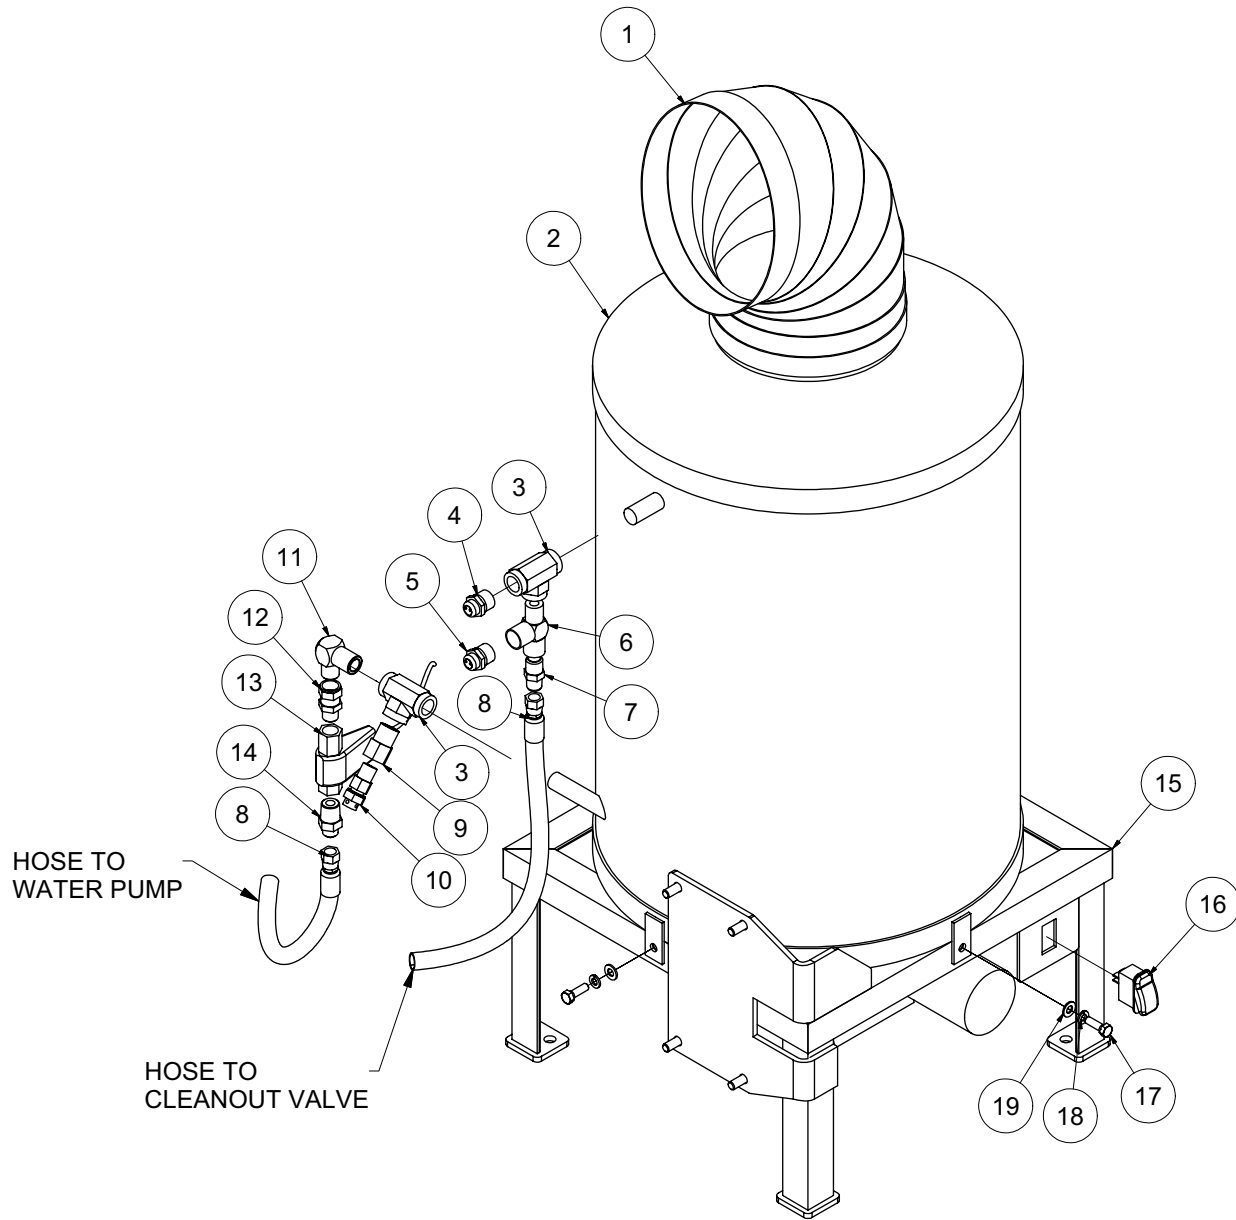

Hot Box Assembly

Hot Box Assembly

ITEM	QTY	NUMBER	DESCRIPTION
1	1	8046535	8" ELBOW EXHAUST (AQUA-BLAST)
2	1	8046448	HOT BOX, VERTICAL
3	2	T402130	TEE, 1/2"FP - 1/2FP - 1/2FP
4	1	8046536	120 TEMP. SWITCH NORM CLOS RD
5	1	8046537	165 TEMP. SWITCH NORM CLOSED
6	1	T402156	TEE, 1/2MP - 1/2FP - 1/2FP
7	1	T400029	REDUCER, 1/2"MP - 3/8" MJ
8	2	T320040	FITTING, HOSE 6HO - 6FJ
9	1	T400024	REDUCER, 1/2MP - 3/8FP
10	1	8046448-1	TEMPERATURE RELIEF
11	1	T401140	ELBOW 8MP - 8MJ
12	1	T401125	REDUCER 3/8MP - 1/2FJ
13	1	8031267	FLOW SWITCH
14	1	T400028	UNION 3/8MP - 3/8MJ
15	1	8046515	HOT BOX WELDMENT
16	1	X000271	SWITCH HIGH / LOW
17	3	U200020	SCREW, HC 5/16-18 X 1.00
18	3	U210040	WASHER, LOCK 5/16
19	3	U200040	WASHER, FLAT 5/16

* ITEM NOT SHOWN