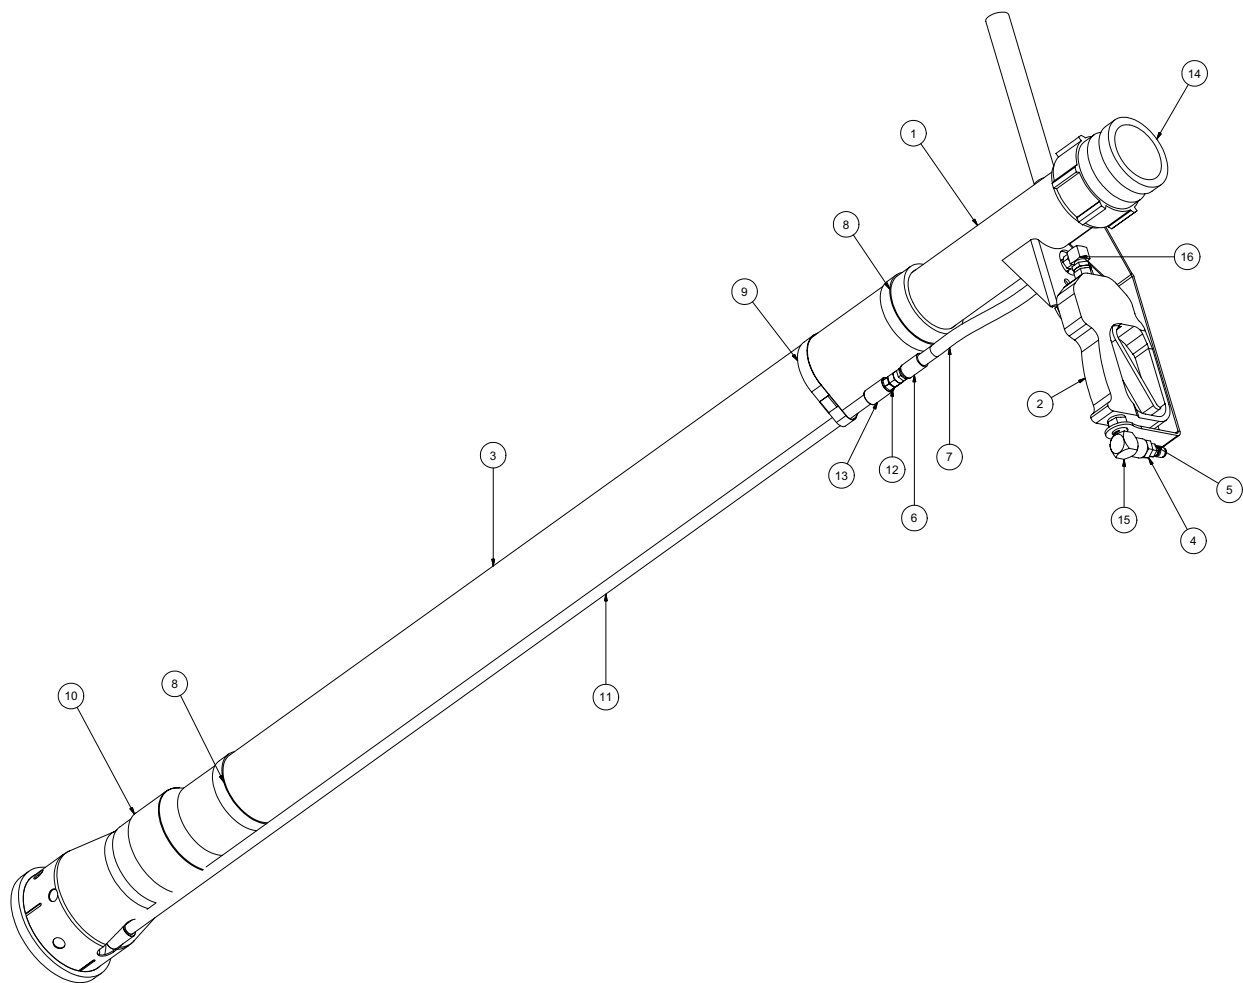

Tools (Option)

HD Reduction Tool

Tools (Option)

HD Reduction Tool

ITEM	QTY	PART NO.	DESCRIPTION
-	-	8043118	TOOL VAC REDUCTION HD COMPLETE
1	1	8042862	TOOL VAC HEAD ASSY 3"
2	1	8042026	STRAIGHT SPRAY GUN
3	1	8042811	TOOL VAC REDUCTION PVC 3" X 48"
4	1	T400023	UNION 6MP 4FP
5	1	8030486	WATER QD 1/4 MNPT SS
6	2	T320030	FITTING, HOSE 4HO 4FJ
7	1	8031278	HOSE ASSEMBLY REDUCTION TOOL
8	2	8030244	VAC CLAMP BAND 3 1/2" PUNCHLOCK
9	1	8030244	VAC CLAMP BAND 3 1/2" PUNCHLOCK
10	1	8041099	TOOL VAC REDUCTION HD LOWER ASSY
11	1	8030247	VAC WATER SUPPLY TUBE
12	1	T400020	UNION 1/4" MP-1/4" MJ STRAIGHT
13	1	8030367	VAC FITT 1/4" FF-S
14	1	8030391	BANJO 3" MALE 3" FNPT
15	1	T401065	ELBOW, 3/8 MP - 3/8 FP
16	1	T401100	ELBOW 4MP 4MJ 90
*	2	8030370	REDUCTION TOOL NOZZLE
*	2	8031268	REDUCTION TOOL NOZZLE 45 DEG

* NOT SHOWN