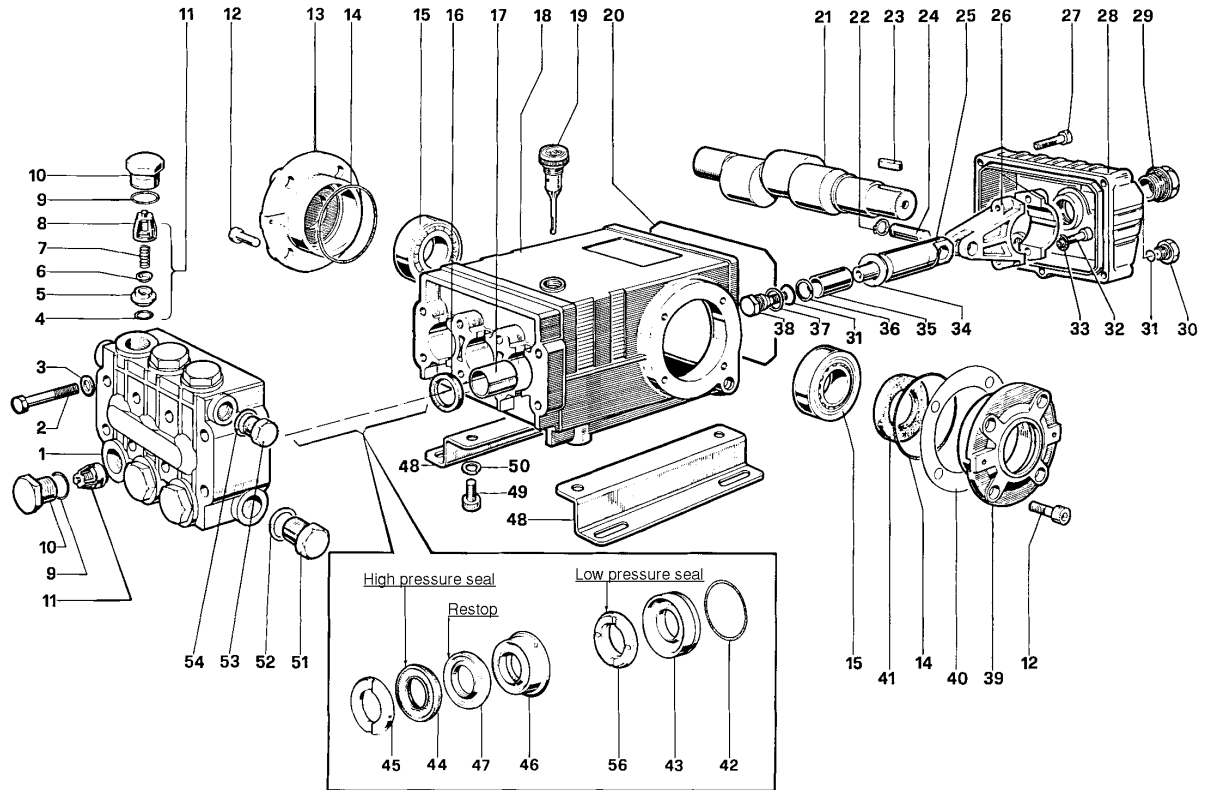

Water Pump TS2021

TORQUE SPECS*

*Decrease torque by 20%
if threads are lubricated

Position	Ft. Lbs.	N-M
2	22.1	29.9
10	73.7	99.9
12	14.7	19.2
27	7.3	9.9
29	13.2	17.9
30	14.7	19.2
32	14.7	19.2
38	14.7	19.2
49	29.4	39.8
51	29.4	39.8
53	29.4	39.8