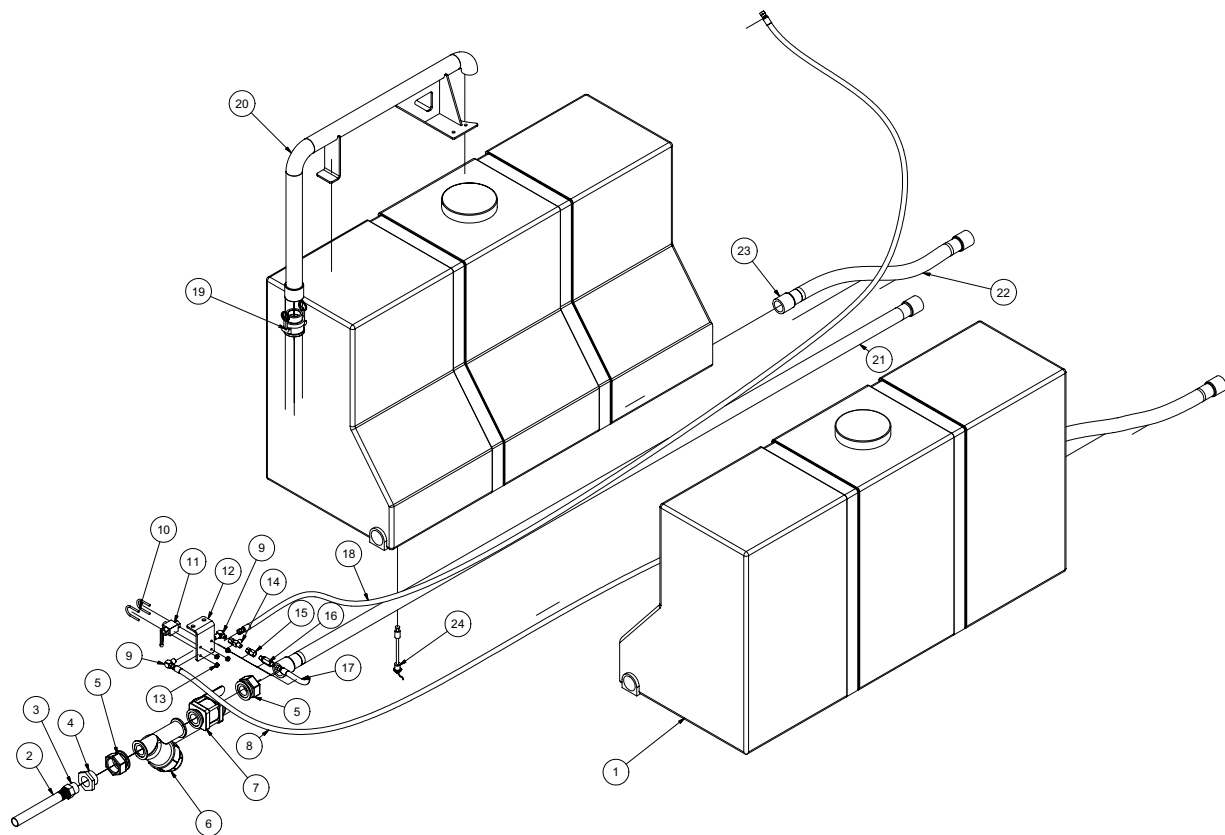

Water Tank Assembly

125 Gallon Saddle Tanks

ITEM	QTY	PART NO.	DESCRIPTION
1	1	8045813	VALVE,BALL 1 1/4" M X F BRASS
2	1	8046162	TANK, WATER 125GAL (CURB SIDE)
	1	8045093	BULKHEAD 1 1/4" BOTTOM FEED
3	1	8040782	TANK, WATER 125GAL (STRRET SIDE)
	1	8045093	BULKHEAD 1 1/4" BOTTOM FEED
4	2	8041119	WATER TANK LID
5	2	8041311	ELBOW, STREET 1 1/4"
6	4	8041312	FITTING, HOSE BARB 1 1/4"
7	2	8041523	HOSE, VAC CLEAR VINYL 1 1/4" - 24
8	1	8041309	ELBOW, 1 1/4"FP - 1 1/4"FP
9	1	8041477	HOSE REEL TO BALL VALVE 6 -140 ST-ST
10	1	8043949	BALL VALVE TO TANK CLEANOUT 6-215 ST-90
11	4	U200020	WASHER, FLAT 1/4"
12	4	U120100	NUT, LOCK 1/4"-20
13	1	8043664	BALL VALVE TO WATER PUMP 6-36 ST-90
14	1	8031126	UNION, 4FP - 6MJ
15	1	8030923	FILTER, WATER HIGH PRESSURE
16	1	8031125	REDUCER, 1/4"FP - 3/8"FJ
17	1	8040670	BALL VALVE BRACKET
18	1	T402153	TEE, 6MJ - 6MJ - 6FJ
19	2	8041310	TEE, 1 1/4"FP - 1 1/4"FP - 1 1/4"FP
20	1	T403100	REDUCER, 20MP - 12FP
21	1	T400101	UNION, 12FJ - 12MP
22	1	T400100	UNION, 12MJ - 12MP
23	1	T000185	BALL VALVE, BRASS 3/4"FP
24	1	T404060	REDUCER, 16MP - 12MP
25	1	8040186	STRAINER
	1	8040186-1	END CAP
	1	8040186-2	GASKET
	1	8040186-3	STRAINER PLUG
	1	8040186-4	FKM O-RING
	1	8040186-5	STRAINER MESH SCREEN 80
	1	8040186-6	Y-BODY
	1	8040186-7	EPDM O-RING
26	1	T400450	REDUCER, 12MJ - 16MP
27	1	8041058	HOSE VAC PUSH 12-36
	2	8030525	FITTING HOSE 12FJ PUSHLOCK
28	1	8030351	BALL VALVE 3/8"
	2	U010017	U-BOLT .250 - 20
*	1	8045799	WATER TANK FRAMES 125 STREETSIDE
*	1	8045809	WATER TANK FRAMES 125 CURB SIDE
*	1	8043806	SWITCH, WATER TANK BOTTOM SHORT
*	1	8046803	HOSE VAC PUSH 8-79
*	2	8030524	FITTING, PUSH LOCK #8
*	1	8030518	ELBOW, 45 1/2" MJ BULKHEAD

* NOT SHOWN

Water Tank Assembly

205 Gallon Saddle Tanks