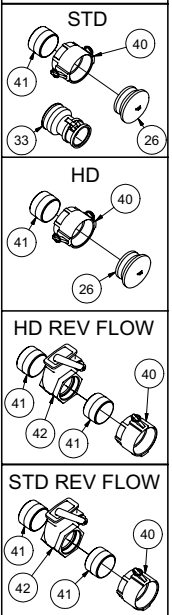

Hydraulic Door Option

V500

INLET FITTINGS