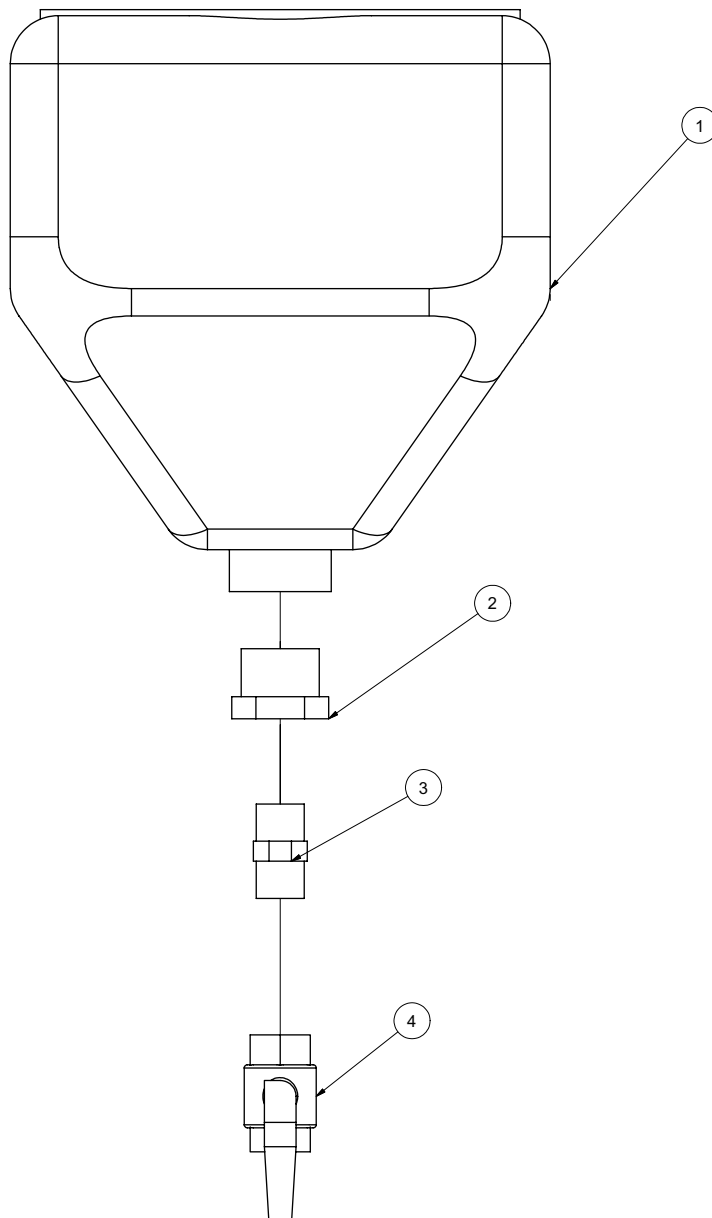

Antifreeze Assembly

Antifreeze Assembly

ITEM	QTY	PART NO.	DESCRIPTION
1	1	8030394	ANTI-FREEZE TANK 4 GAL.
	4	U000180	SCREW, HC .312 -18 X .750
	4	U200040	WASHER, FLAT 5/16"
	4	U210040	WASHER, LOCK 5/16"
2	1	T400585	REDUCER, 20MP-12FP
3	1	T400800	UNION, 12MP-12MP
4	1	T000185	BALL VALVE, BRASS 3/4" FP