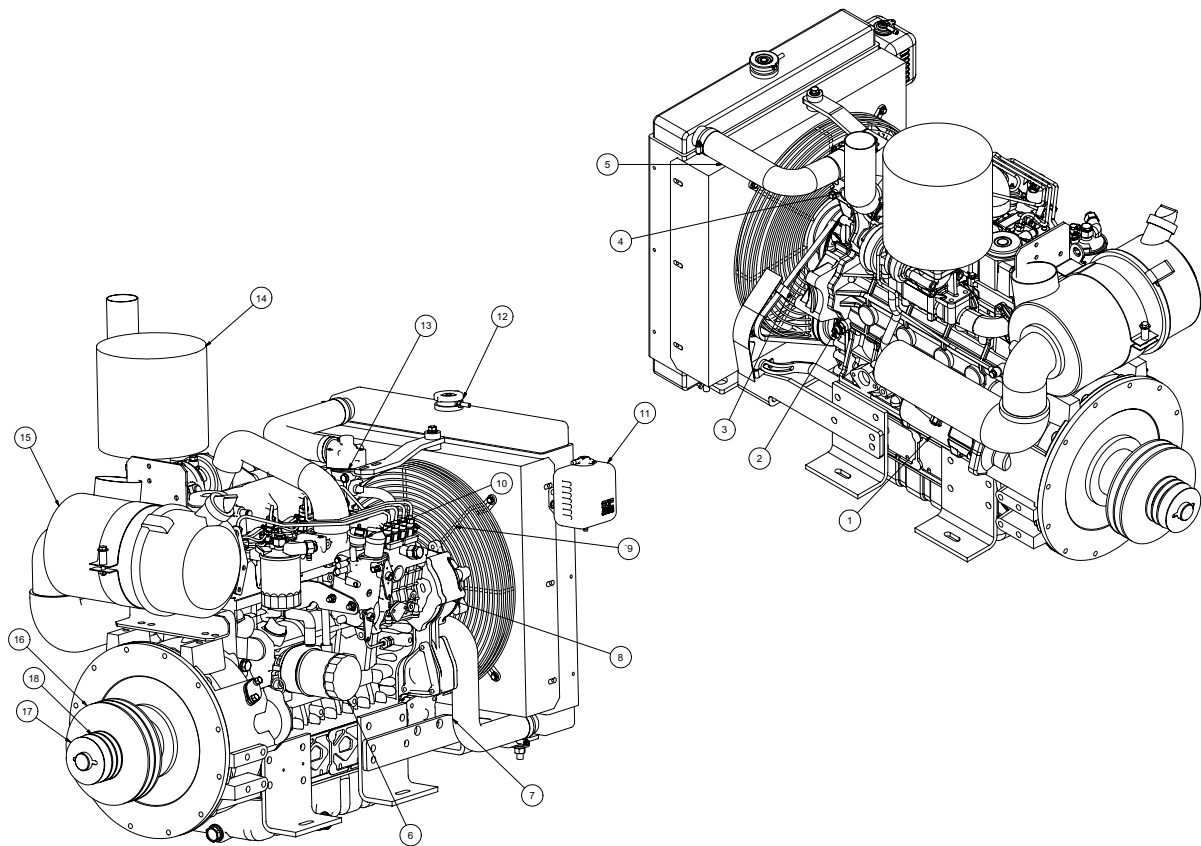

Engine Kubota V3800T

Engine Kubota V3800T

ITEM	QTY	NUMBER	DESCRIPTION
1	1	8046034	STARTER
2	1	8030960	OIL PRESSURE SWITCH
3	1	8046035	FAN BELT
4	1	8043952	WATER TEMPERTURE SWITCH
5	1	8045585	UPPER RADIATOR HOSE
6	1	8032002	OIL FILTER
7	1	8045586	LOWER RADIATOR HOSE
8	1	8046036	ALTERNATOR
9	1	8045588	FAN
10	1	8045589	FUEL SHUTOFF SOLENOID
11	1	8045590	OVERFLOW TANK OVERFLOW TANK CAP (Sold With Tank)
12	1	8045591	RADIATOR CAP
13	1	8045592	THERMOSTAT
14	1	8044485	MUFFLER
15	1	8045594	AIR FILTER HOUSING
*	1	8041055	AIR FILTER ELEMENT (INNER)
*	1	8041054	AIR FILTER ELEMENT (OUTER)
16	1	8044243	SHEAVE, BLOWER 8.35"OD 2517 TL
	1	8042659	BUSHING, TL2517 1 7/16"
17	1	8041799	KEYWAY RETAINER
18	1	8044244	SHEAVE, WATERPUMP 3.95" OD QT 2-GROOVE
	1	8044245	BUSHING, 1 7/16" QT
*	1	8041053	FUEL FILTER
*	1	8045595	FUEL PUMP
*	1	T400106	RADIATOR DRAIN FITTING
*	1	8046052	SOLENOID SPRING SWIVEL
OPTION FOR JETTER			
*	1	8046698	GREASE BOLT SPACER
*	1	8046699	GREASE BOLT

* Not Shown