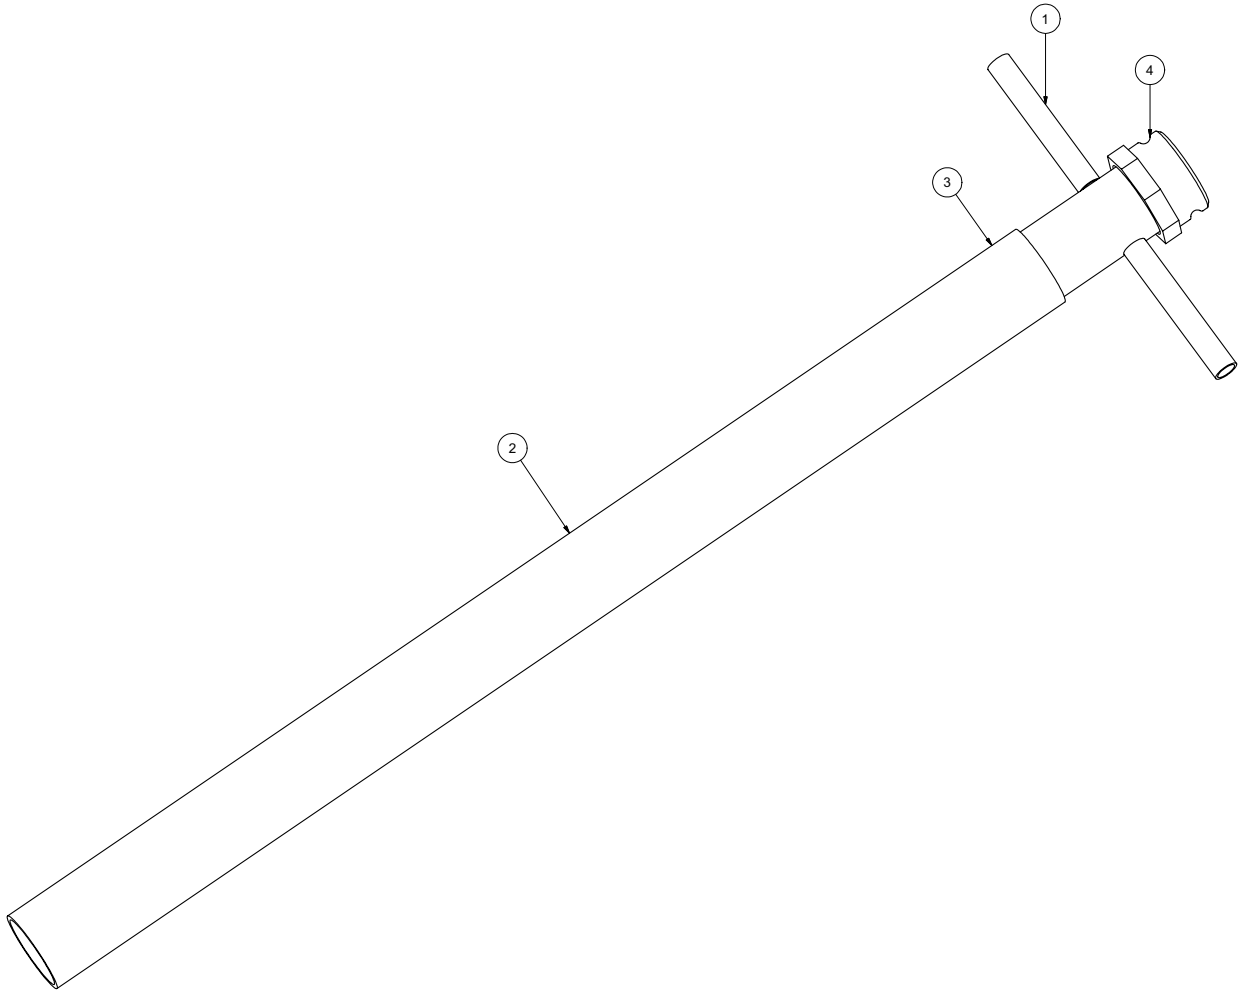

Tools

4" Suction Tool

Tools

4" Suction Tool

ITEM	QTY	NUMBER	DESCRIPTION
	1	8040983	TOOL VAC SUCTION 4" COMPLETE
1	1	8040981	TOOL VAC HANDLE ASSEMBLY 4"
2	1	8040982	PVC VACUUM TUBE 4"
3	1	8030912	CLAMP, 4.5" PUNCHLOK
4	1	8030844	COUPLING, 4" BANJO