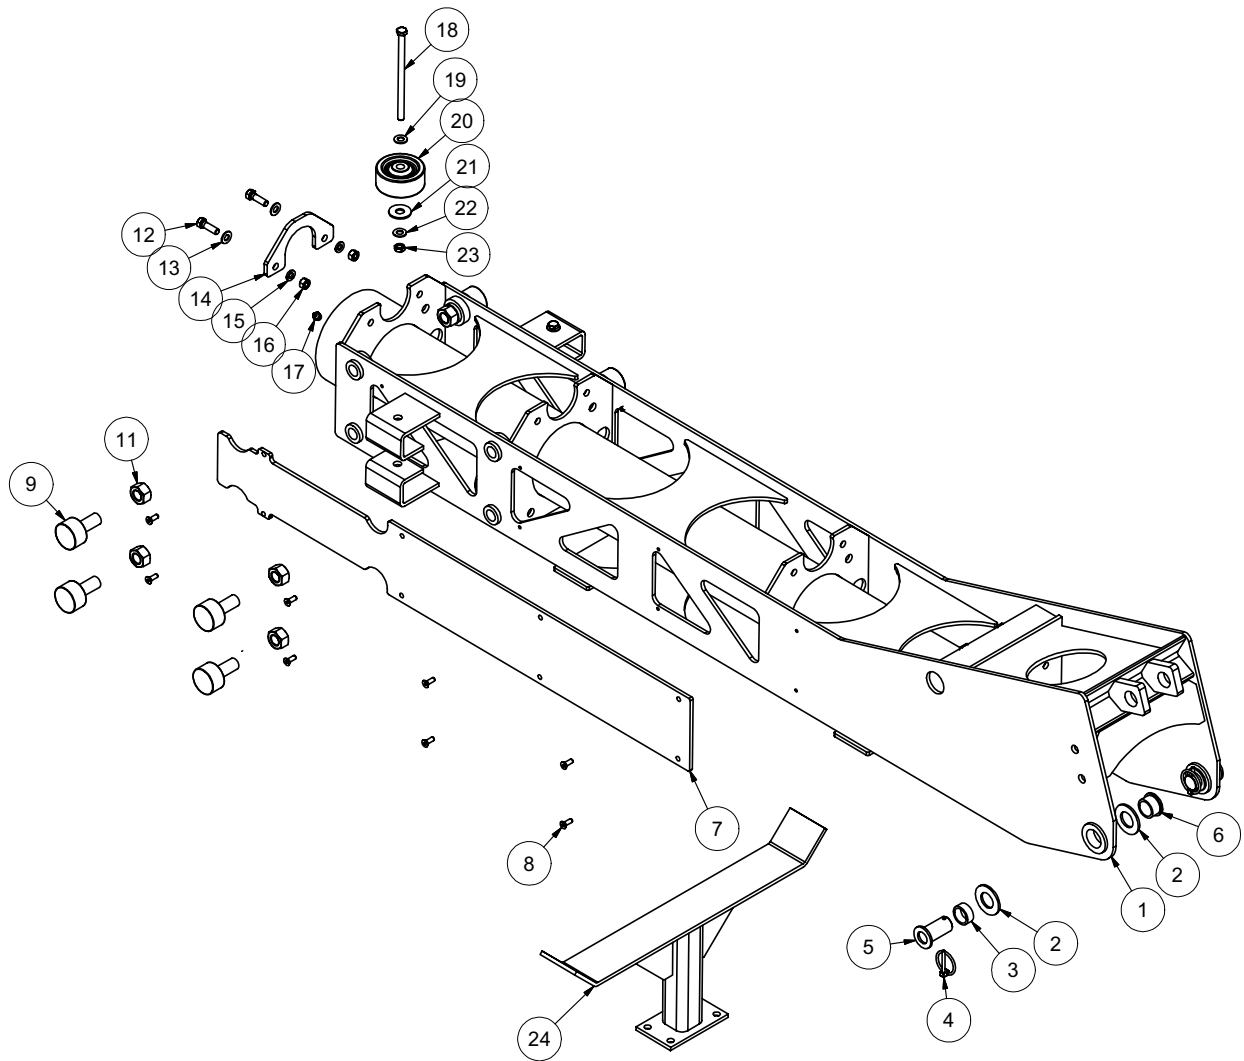

PIVOT ARM

BOOM

PIVOT ARM

BOOM

ITEM	QTY	NUMBER	DESCRIPTION
1	1	8041950	PIVOTARM
2	6	U200170	WASHER FLAT 1.0"
3	2	8042101	BUSHING BRONZE 1.25"X1.00"X0.50" PLN
4	10	U340050	PIN LINCH 3/16 X 1-9/16
5	2	8042124	PIN
6	2	8041883	BUSHING BRONZE 1.25"X1.00"X0.63" FLG
7	2	8041986	GLIDE SHEET
8	16	U030015	SCREW SFH .250-20 X .750
9	8	W000050	ROLLER
11	8	U120151	NUT, NYLON LOCK .750-16
12	12	U000440	SCREW HC .375-16 X 1.25
13	2	U200600	WASHER FLAT 3/8"
14	1	8041956	CYLINDER RETAINER
15	2	U210060	WASHER LOCK 3/8"
16	2	U100060	NUT HEX .375-16
17	1	T500100	GREASE FITTING
18	2	U001040	SCREW HC .500-13X6.50
19	2	U200100	WASHER FLAT 1/2"
20	2	8030226	WHEEL
21	2	U200100	WASHER FLAT 1/2"
22	2	U200100	WASHER FLAT 1/2"
23	2	U120120	NUT LOCK .500-13
24	1	8044560	CRADLE, V500 (11 1/4")
	1	8043769	CRADLE, V800-V1200 (8 3/8")