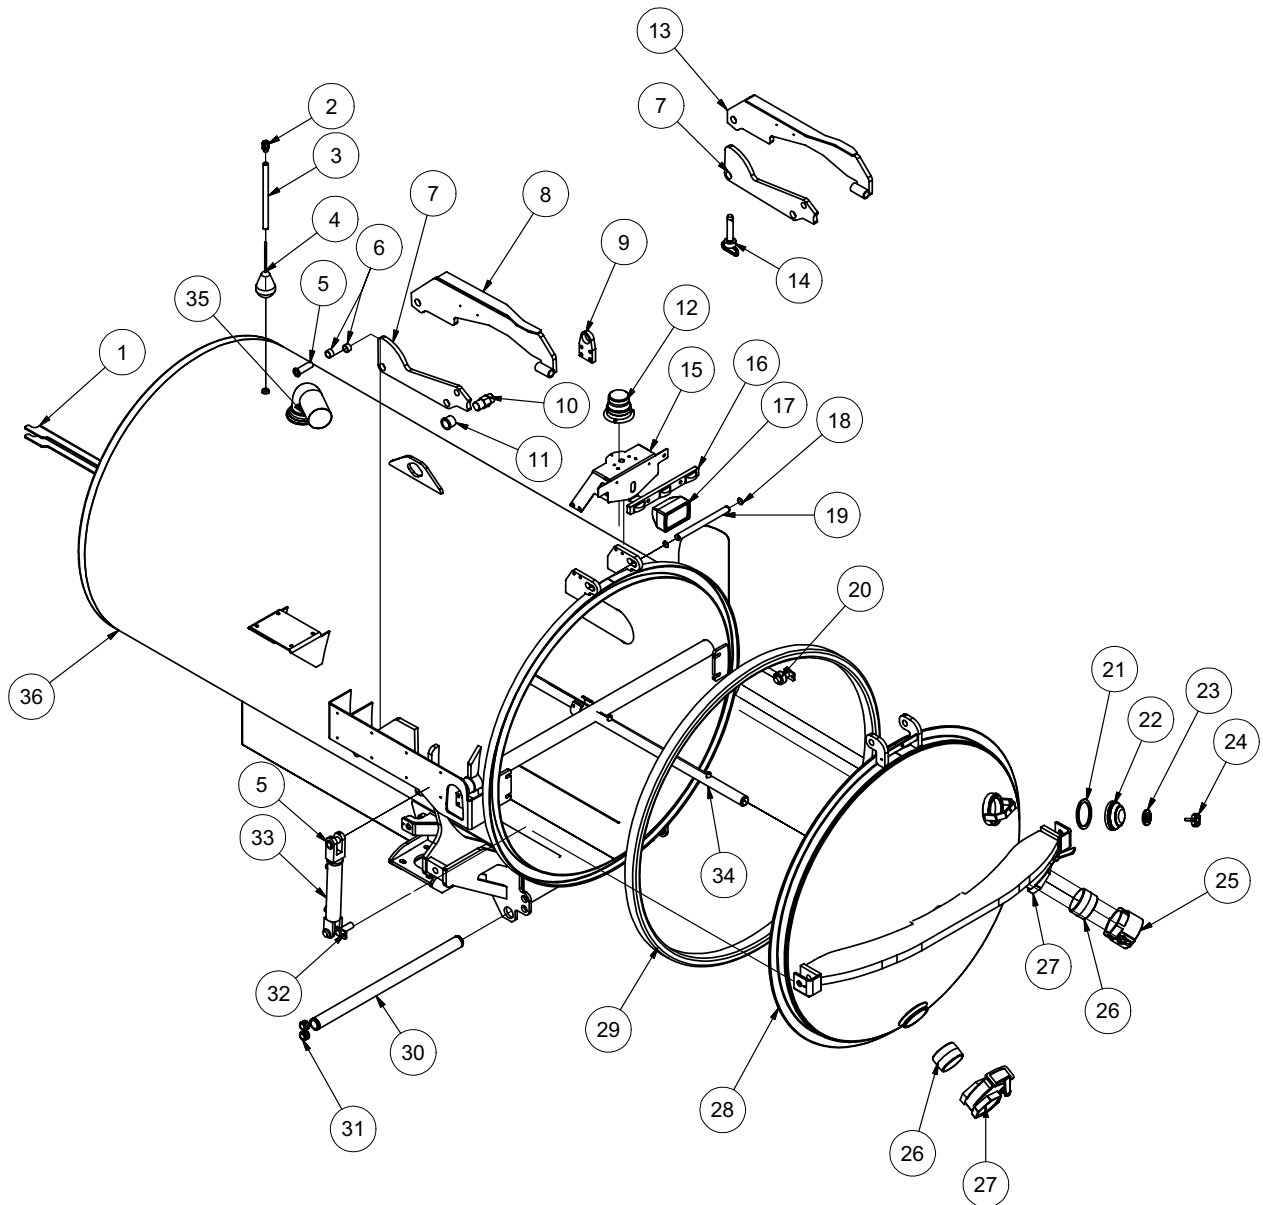

Tank and Door Assembly

V800

100410-E

VACASSY018

Tank and Door Assembly

V800

ITEM#	QTY	NUMBER	DESCRIPTION
1	1	8041212	TANK SAFETY BRACE
2	1	X000113	STRAIN RELIEF, 1/2"
3	1	8041471	HIGH LEVEL FLOAT SWITCH TUBE V800
4	1	8030531	HIGH LEVEL FLOAT SWITCH
5	6	8042489	HYD. DOOR - PIN WELDMENT 1"DIA X 3"
6	6	8041524	BUSHING BRONZE 1.25" X 1.00" X .75"LG
7	2	8041604	SHORT LINKAGE WELDMENT
8	1	8041375	DOOR HYD. LONG LINKAGE SS WELDMENT
9	2	8041621	OUTER BEARING PLATE
10	1	8041663	LINKAGE CROSS TUBE WELDMENT
11	2	8041610	BUSHING BRONZE FLANGED 1 1/2"
12	1	8030347	STROBE LIGHT
13	1	8041369	DOOR HYD. LONG LINKAGE WELDMENT
14	1	8041626	HITCH PIN, 1" X 4 1/2"
15	1	8046507	STROBE LIGHT BRACKET
16	1	8041509	LIGHT CLEARANCE 3 BAR
17	1	8031242	WORKLIGHT
18	2	8030362	1" SNAP RING
19	1	8040058	DOOR HINGE ROD
20	2	8041630	ROD END WITH BRONZE BUSHING
21	1	8032007	GASKET, 4" COUPLER
22	1	8031048	SIGHT GLASS
23	1	8031047	SIGHT GLASS PLATE
24	1	8031046	SIGHT GLASS HAND WHEEL
25	1	8030846	4" FEMALE COUPLER
26	2	8030431	4" CLOSE NIPPLE
27	2	8030916	4" GATE VALVE
28	1	8041580	800/1200 HYD LOCK DOOR
29	1	8041767	DOOR SEAL 54"DIA TANK
30	1	8042648	TANK PIVOT ROD
31	4	8041686	GROMMET 1"ID - 1 1/4"DOG - 1/4"WO
32	2	8042171	DOOR CAPTURE PIN
33	2	8041327	HYD. CYLINDER - 8" STROKE
34	1	8041721	TANK ROD WELDMENT - 800 HYD LOCK DOOR
35	1	8040786	EXHAUST ELBOW 4" - WELDMENT
36	1	8041643	800 TANK - WELDMENT (54")