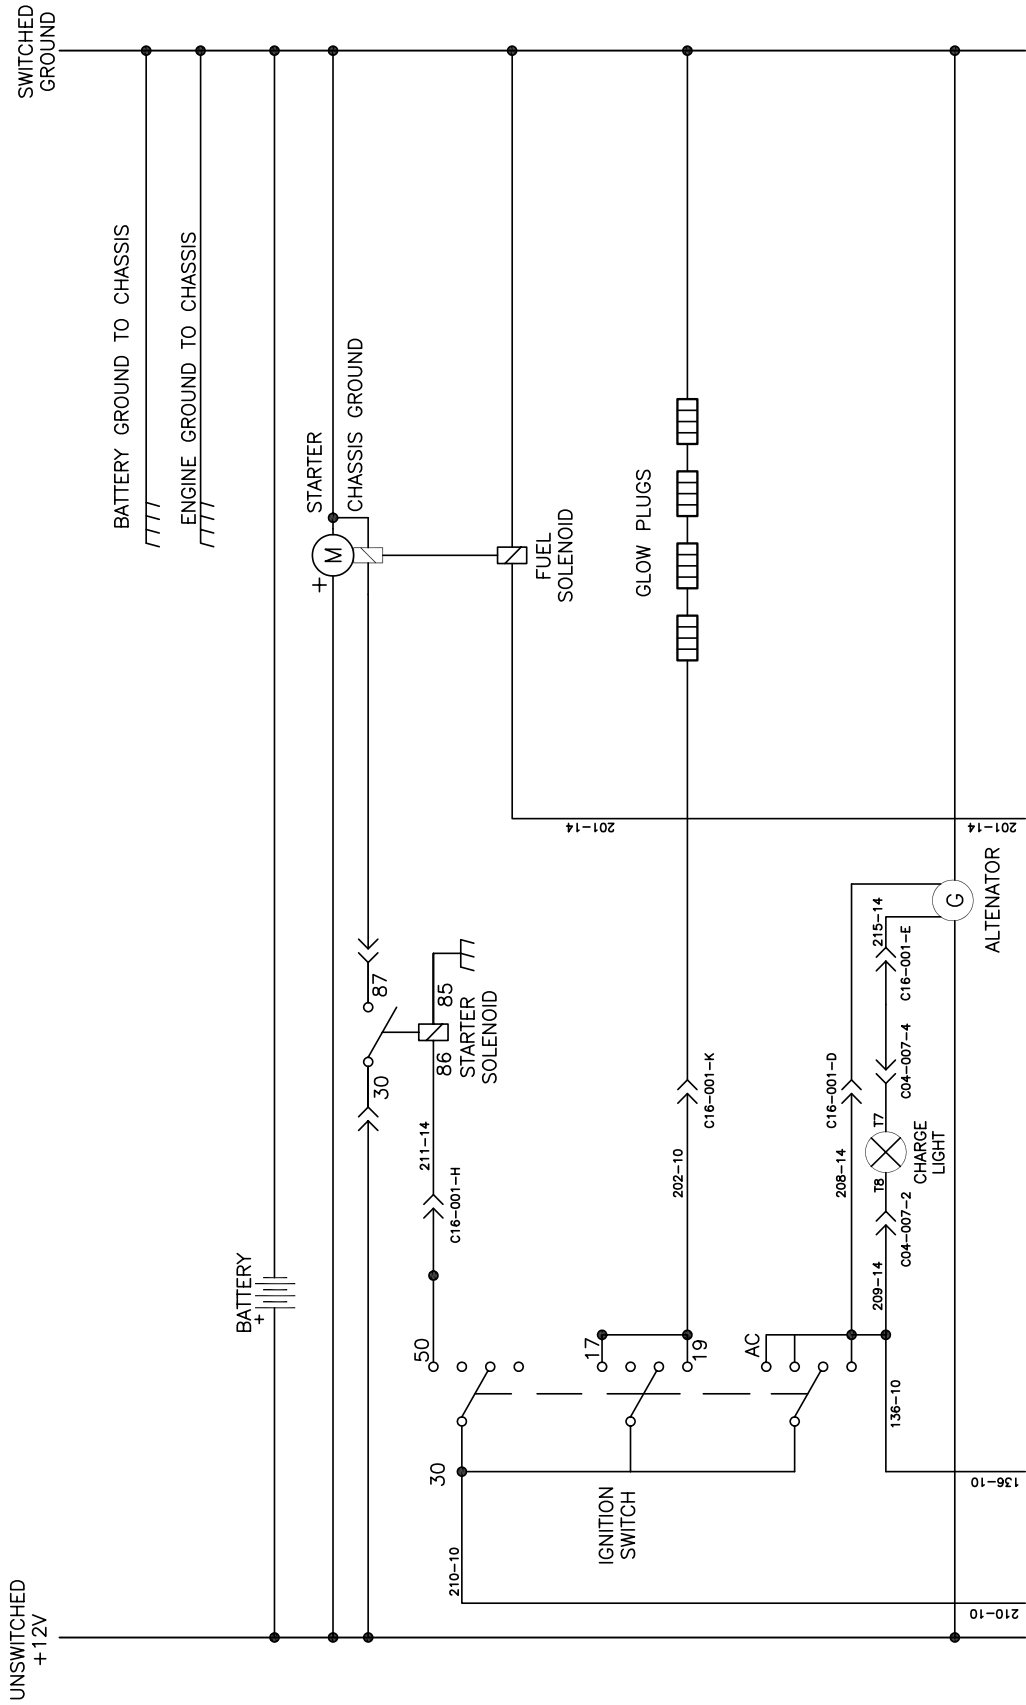

Hot Box Assembly

ITEM	QTY	NUMBER	DESCRIPTION
1	1	8046535	8" ELBOW EXHAUST (AQUA-BLAST)
2	1	8046448	HOT BOX, VERTICAL
3	2	T402130	TEE, 1/2"FP - 1/2FP - 1/2FP
4	1	8046536	120 TEMP. SWITCH NORM CLOS RD
5	1	8046537	165 TEMP. SWITCH NORM CLOSED
6	1	T402156	TEE, 1/2MP - 1/2FP - 1/2FP
7	1	T400029	REDUCER, 1/2"MP - 3/8" MJ
8	2	T320040	FITTING, HOSE 6HO - 6FJ
9	1	T400024	REDUCER, 1/2MP - 3/8FP
10	1	8046448-1	TEMPERATURE RELIEF
11	1	T401140	ELBOW 8MP - 8MJ
12	1	T401125	REDUCER 3/8MP - 1/2FJ
13	1	8031267	FLOW SWITCH
14	1	T400028	UNION 3/8MP - 3/8MJ
15	1	8046515	HOT BOX WELDMENT
16	1	X000271	SWITCH HIGH / LOW
17	3	U200020	SCREW, HC 5/16-18 X 1.00
18	3	U210040	WASHER, LOCK 5/16
19	3	U200040	WASHER, FLAT 5/16

* ITEM NOT SHOWN

Vacuum Diesel Engine Schematic

VACUUM DIESEL ENGINE SCHEMATIC

080108