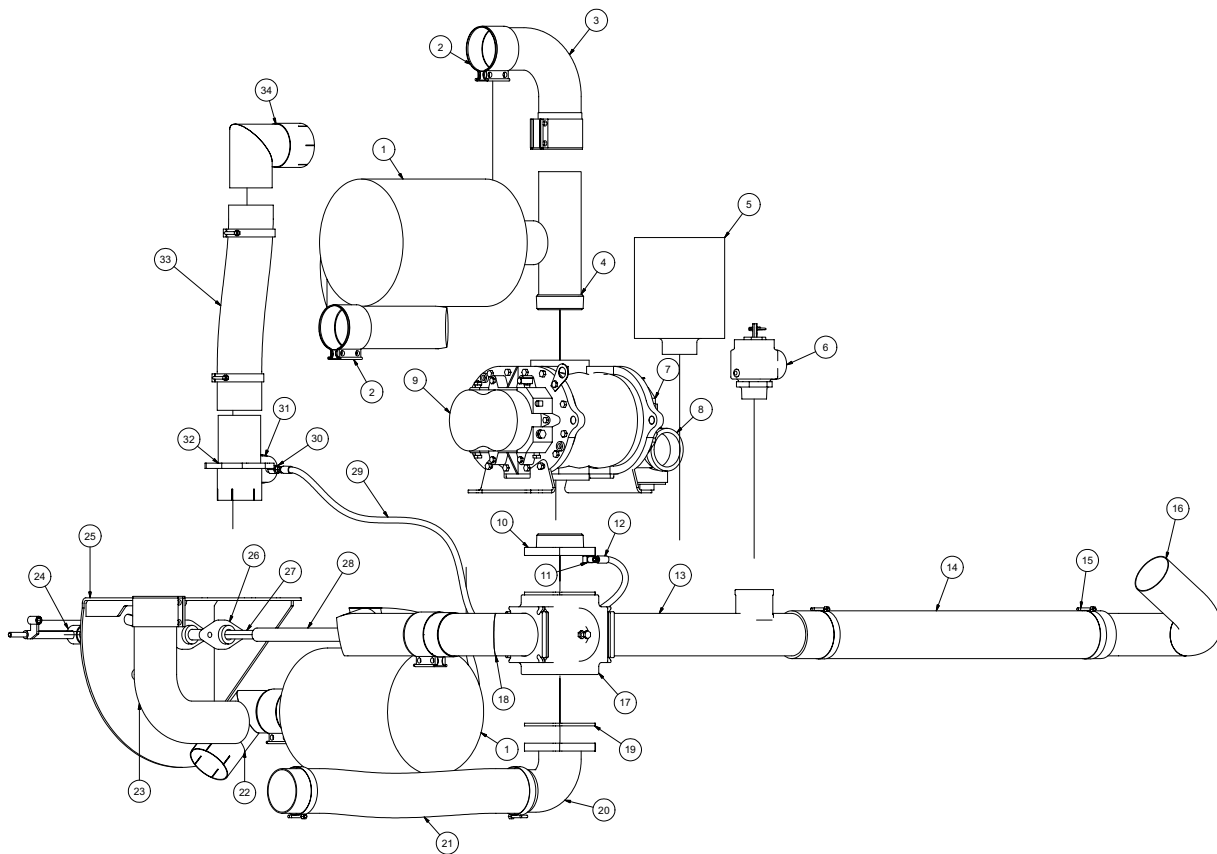

Blower Assembly

73HD REV FLOW

Blower Assembly

73HD REV FLOW

ITEM	QTY	PART NO.	DESCRIPTION
1	2	8030917	SILENCER, 1025 CFM, COWL
2	6	8030400	4" BAND CLAMP
3	1	8040929	4IN ELBOW ID-OD 8"LG
4	1	8045018	4" EXHAUST TUBE ADAPTER WELD'T
5	1	8043553	FILTER AIR 3" 245 CFM
6	1	8041035	PRESSURE RELIEF 1025
7	1	8040484	SHEAVE 6.95DIA 2 GROOVE
*	1	8040703	SHEAVE 6.15OD SDS 2-GROOVE (OPTIONAL JETTER)
	1	8040485	BUSHING 1 1/8" SDS
	1	U410090	KEY 1/4" X 1/4" X 2 3/4"
8	1	8030866	KUNKLE VALVE, 1025 CFM
9	1	8040001	BLOWER (MODEL 59)
	4	U000817	SCREW, HC 1/2" - 13 X 1"
	4	U210100	WASHER, LOCK 1/2"
	4	U200100	WASHER, FLAT 1/2"
10	1	8044330	REV FLOW 4" HEADER NIP ASSY
11	1	T401100	ELBOW, 4MP - 4MJ 90
12	2	T320030	FITTING, HOSE 4HO - 4FJ
13	1	8044208	REV FLOW SKID HEADER WELD'T
14	1	8044650	HOSE ASSY VAC 4-96 ST-ST
15	6	8042606	CLAMP T-BOLT 4" (450)
16	1	8044451	EXHAUST ELBOW TANK PIVOT 4"
17	1	8041177	4IN 4-WAY VALVE
18	1	8045271	AIR RELEASE ELBOW W/FLANGE
19	4	8043554	GASKET 4-WAY VALVE 4"
20	1	8044636	4' ELBOW 90 OD-FLANGE (3"RAD)
21	1	8043841	HOSE ASSY VAC 4-25 ST-ST
22	1	8044789	AIR RELEASE ELBOW CONNECTOR
23	1	8041814	ELBOW, 4" (4.5"RAD, OD-OD)
24	1	8041617	HANDLE 4"REV FLOW (W/O GRIP) (TRAILER UNIT)
	1	8045404	REV FLOW HANDLE (SKID UNIT)
25	1	8044368	REV FLOW FACEPLATE BRACKET (TRAILER UNIT)
	1	8045405	REV FLOW FACEPLATE BRACKET (SKID UNIT)
26	1	W030080	FLANGE BEARING - 2 BOLT (1"BORE)
27	1	8044365	REV FLOW SHAFT EXT (SHORT) WELD'T
28	1	8044362	REV FLOW SHAFT EXT (LONG) WELD'T
29	1	8044833	HOSE ASSY VAC 4-73 ST-90
30	1	8030483	UNION 4FP-4MJ
31	1	8030372	WATER PRESSURE GAUGE 1/4NPT
32	1	8044766	BRACKET 4" ID - 4"OD W/FLANGE
33	1	8044268	HOSE ASSY VAC 4-22 ST-ST
34	1	8044114	4" ELBOW 90 WELD'T ID-OD

091610-E

VACASSY211