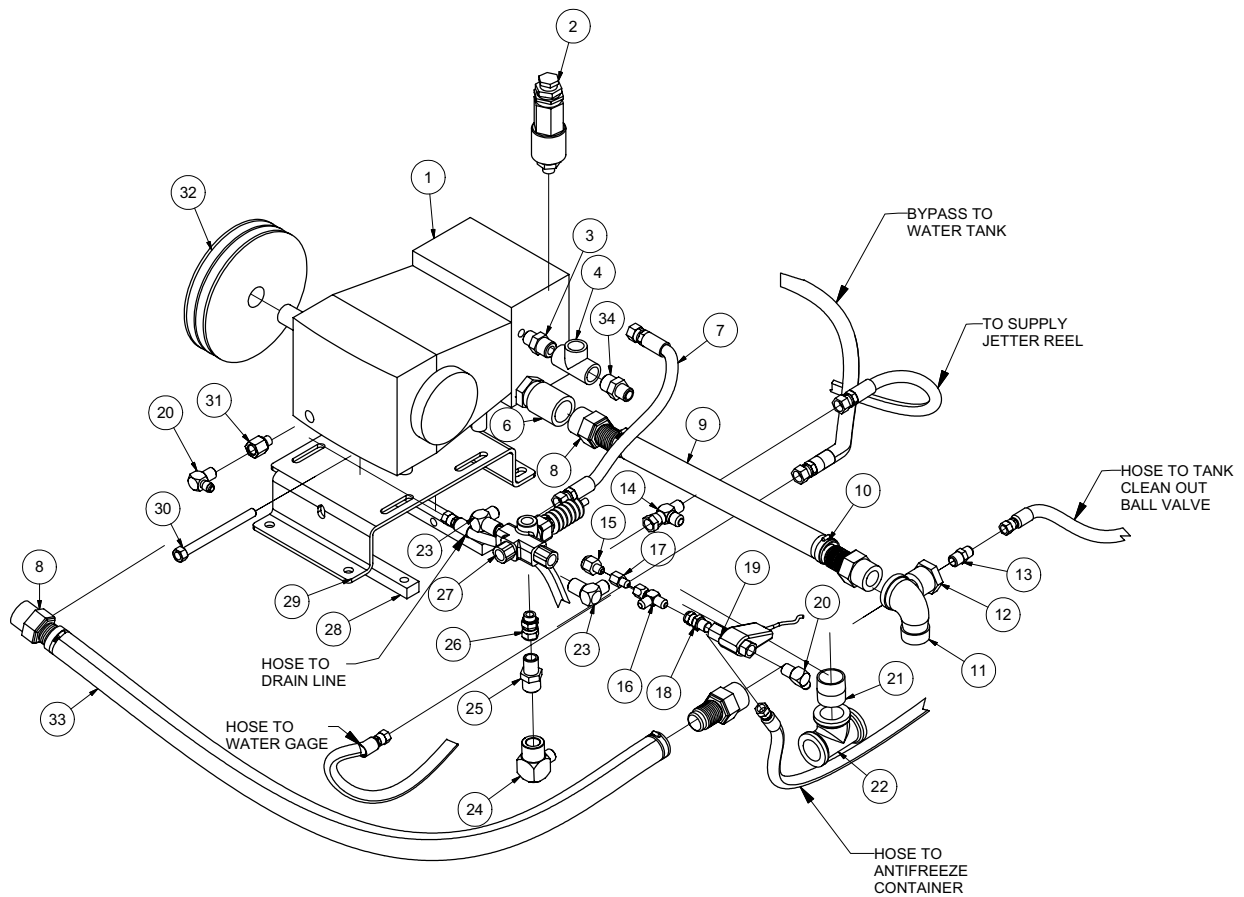

Water Pump Assembly KE24

Water Pump Assembly KE24

ITEM	QTY	PART NO.	DESCRIPTION
1	1	8042352	WATER PUMP KE24
2	1	8040556	SV2-300 SAFETY RELIEF VALVE
*	1	T400139	UNION, 1/2 MP-1/2 FBSPP
*	1	T403085	REDUCER, 3/4MP-1/2FP
3	1	T404030	REDUCER, 1/2MP-3/4MP
4	1	T402160	TEE, 3/4FP-3/4FP-3/4FP
5	1	T400618	REDUCER, 1"MP X 1 1/4"MP
6	1	T422080	COUPLING, 1 1/4"
7	1	8044647	HOSE ASSY VAC 8-14 ST-ST
8	4	8041312	FITTING, HOSE BARB 20HB-20MP
9	1	8042940	HOSE VAC CLEAR VINYL 1 1/4-18"
10	4	8040677	CLAMP, HOSE 1 1/2
11	1	T420120	STREET ELBOW 90 - 1 1/4"
12	1	T403110	REDUCER, 1 1/4"MP-1/2"FP GALV
13	1	8031291	UNION, 1/2MP-3/8MJ
14	1	T402155	TEE, 1/2"FJ-1/2"MJ-1/2"MJ
15	1	T403130	UNION, 8FJ-6MJ
16	1	T402153	TEE, 6MJ-6MJ-6FJ
17	1	8042267	ORIFICE 6MJ-6FJ .094"
18	1	T400813	UNION, 6FJ-6MP
19	1	8031267	FLOW SWITCH
20	2	T401102	ELBOW, 6MJ-6MP
21	1	T421040	NIPPLE, PIPE 1 1/4"MNPT
22	1	8041049	TEE, 1 1/4" PIPE
23	2	T401140	ELBOW, 8MP-8MJ
24	1	T401160	ELBOW, 12MP-12MJ
25	1	T400070	UNION, 1/2MP-3/4MJIC
26	1	T400814	UNION, 8MP-8FJ
27	1	8030341	VALVE, UNLOADER, GREENSPRING
28	2	8043317	TENSIONER BLOCK, ADJUSTING
29	1	8044167	PUMP BRACKET KE24A
30	1	8030020	ROD, TENSIONER
31	1	T400119	UNION, 3/8MBSPP X 3/8FP
32	1	8043248	SHEAVE, 9.75" OD SK 2-GROOVE
*	1	8040644	BUSHING, SK
33	1	8043076	HOSE VAC CLEAR VINYL 1 1/4-37"
34	1	T400080	REDUCER, 3/4"MP X 1/2"MJ

OPTION FOR COMPRESSOR SET UP

*	1	8046682	PUMP, MOUNT
*	2	8046731	TENSION BLOCK
*	2	8031186	BELT, BX 62