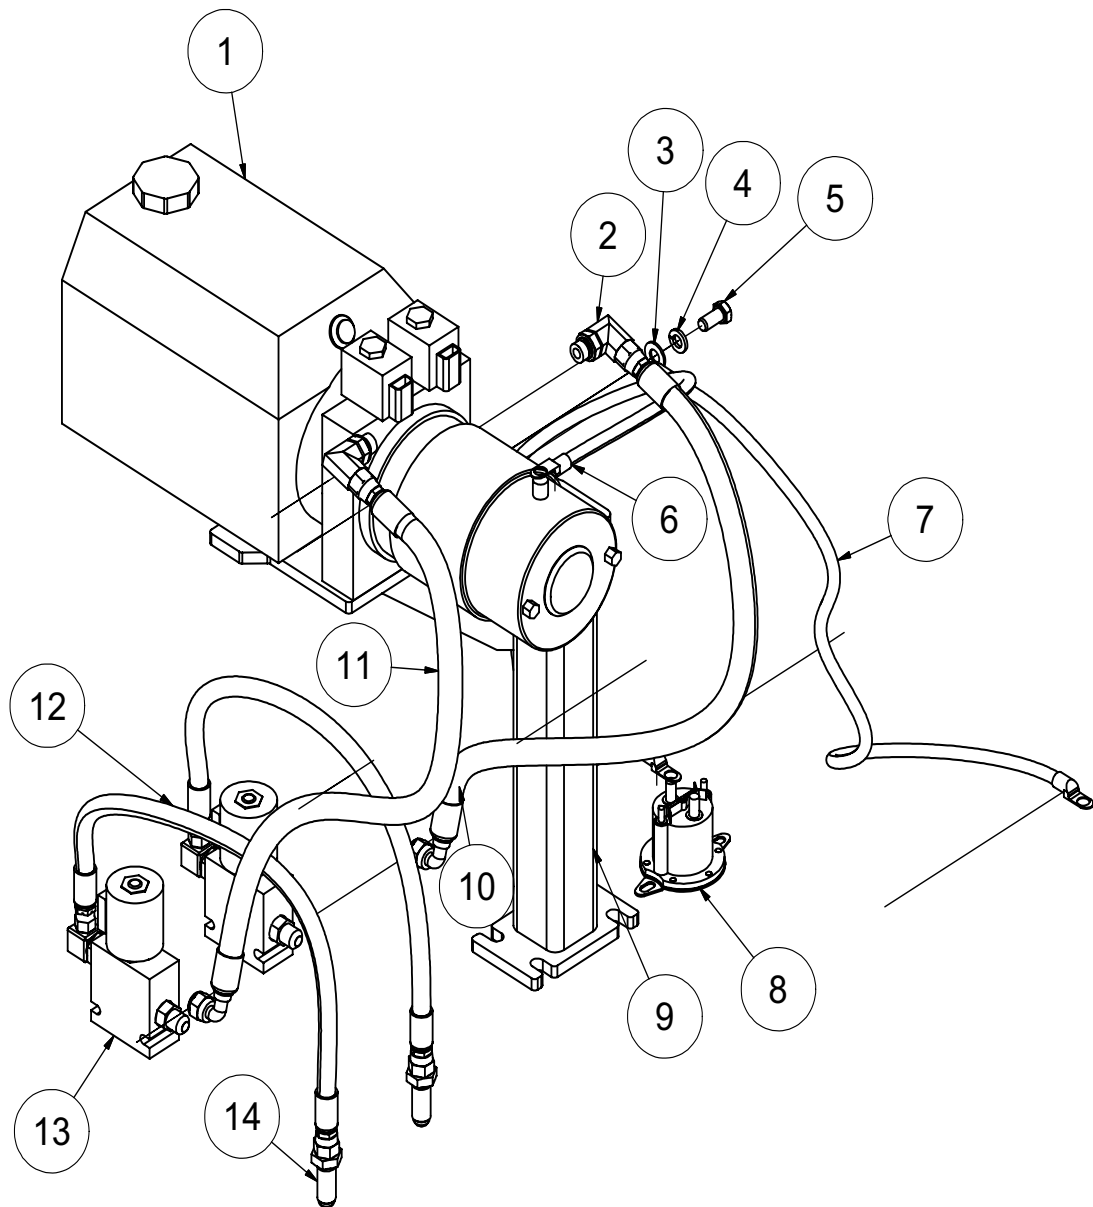

Hydraulic Pump Assembly

Hydraulic Pump Assembly

ITEM	QTY	PART	DESCRIPTION
1	1	8046300	PUMP, HYD 12V 6QT
2	2	T401250	ELBOW, 90 3/8" MB-MJ
3	1	U200600	WASHER, FLAT 3/8"
4	1	U210060	WASHER, LOCK 3/8"
5	1	U200400	SCREW, HC 3/8"-16 X .750
6	1	X300233	CABLE, BATTERY HOT 1GA 26"
	2	X300251	LUG, CABLE 1GA 3/8" HOLE
7	1	X300224	CABLE, BATTERY GROUND 1GA 21"
	2	X300251	LUG, CABLE 1GA 3/8" HOLE
8	1	8046258	SWITCH HYD PUMP 12V RELOCATE
9	1	8043499	BRACKET 36/49 12V HYD PUMP
10	1	8046685	HOSE ASSY VAC 6-25" ST-90 (500LE/LEHD)
	1	8046686	HOSE ASSY VAC 6-22" ST-90 (800LE/LEHD)
	1	8040973	HOSE ASSY VAC 6-20" ST-90 (73/99)
11	1	8046687	HOSE ASSY VAC 6-23" ST-90 (500LE/LEHD)
	1	8040973	HOSE ASSY VAC 6-20" ST-90 (800LE/LEHD)
	1	8040973	HOSE ASSY VAC 6-20" ST-90 (73/99)
12	2	8040971	HOSE ASSY VAC 4-19" ST-ST6FJ (LE/LEHD)
13	2	8041788	VALVE, SOLENOID 3-WAY W/ INT C4K
14	2	T400391	BULKHEAD 3/8" MJ - 3/8" MJ

* NOT SHOWN