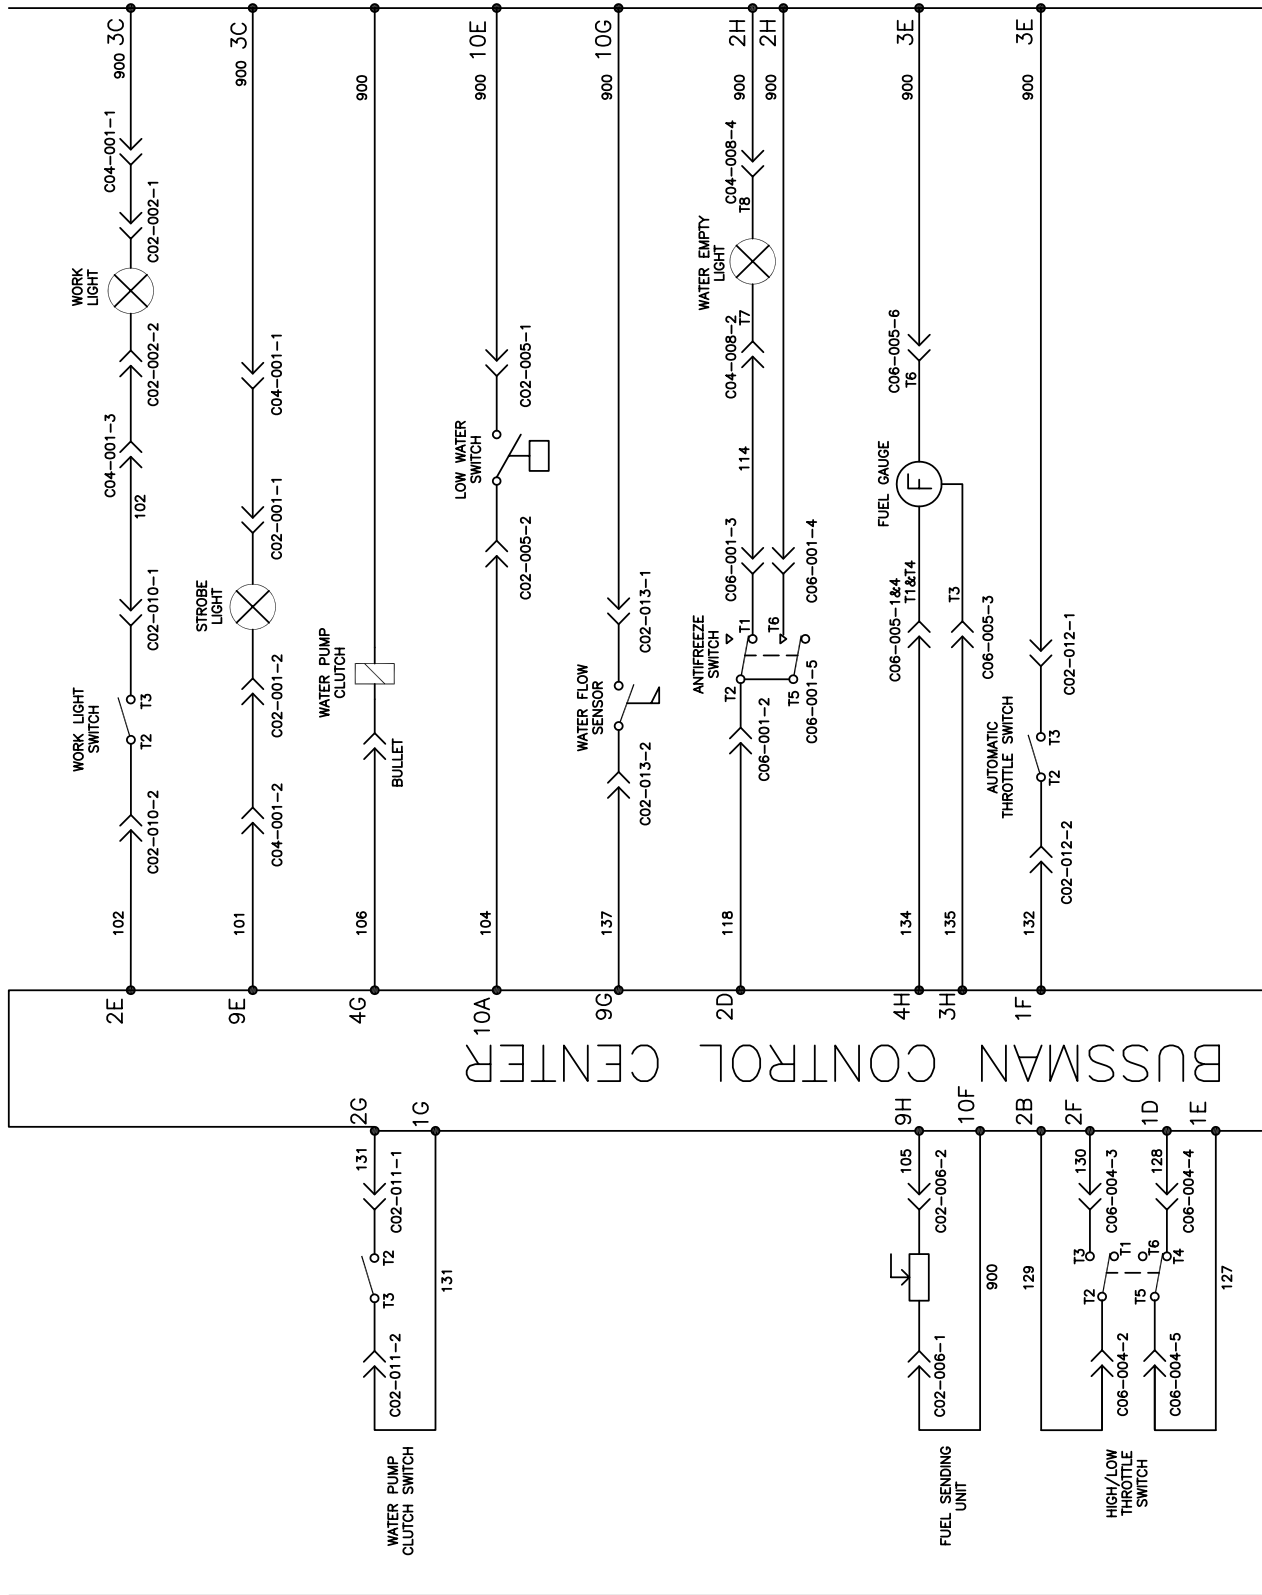

* ITEM NOT SHOWN

Vacuum Diesel Engine Schematic

VACUUM DIESEL ENGINE SCHEMATIC

080108

Vacuum Diesel Engine Schematic

080108

Vacuum Diesel Engine Schematic

Vacuum Diesel Engine Schematic