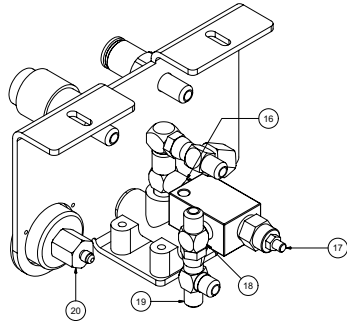

Auxillary Hydraulics

67/73 HP

010810-E

VACASSY955

Auxillary Hydraulics

67/73 HP

ITEM	QTY	PART	DESCRIPTION
1	1	8031176	AUX. HYD PUMP
2	1	T401300	ELBOW 90 DEG 5/8"MB - 1/2"MJ
3	1	8041868	SUPPLY HOSE ASSY VAC 8-130 ST-ST
4	1	8041869	RETURN HOSE ASSY VAC 8-100 ST-90
5	1	8041143	HYDRAULIC TANK
6	1	T400800	UNION, HEX 12MP - 12MP
7	1	T700080	FILTER, HYD ASSY
	1	T700090	FILTERELEMENT
8	2	T405065	PLUG, 3/4"MP
9	1	2050068	CAP ASSY HYD TANK
10	1	T720115	GUAGE, SIGHT, HYD OIL
11	1	8011058	SUCTION STRAINER 100 MESH
12	1	8043963	HOSE FITTING 1"NPT - 1" HOSE BARB
13	2	8044011	CLAMP T-BOLT 150
14	1	8044010	SUCTION HOSE VAC HYDSUC 16-28
15	1	8043964	ELBOW, 45DEG 1"HB - 3/4"MB
16	1	T404020	UNION, 1/2"MP - 1/2"MP
17	1	8041829	RELIEF VALVE
18	1	T402120	TEE, 1/2"MJ - 1/2"MP - 1/2"MJ
19	2	T402155	TEE, 1/2"FJ - 1/2"MJ - 1/2"MJ
20	2	T400700	REDUCER, 1/2"FJ - 1/4"MJ
21	1	T401140	ELBOW, 1/2"MP - 1/2"MJ
22	1	T000200	SELECTOR VALVE
23	2	T400040	UNION, 1/2"MP - 1/2"MJ
24	1	T402159	TEE, 1/2"MP - 1/2"FP - 1/2"MP
25	3	8041492	HOSE ASSY VAC 8-18 ST-90
26	1	8041494	HOSE ASSY VAC 4-18 ST-90
27	1	8030662	Q.D. MALE DRIPLESS 1/2"
28	1	8030663	Q.D. FEMALE DRIPLESS 1/2"
29	1	8041149	AUX HYD CONSOLE - MTG PLATE
30	1	HM00092	PRESSURE GUAGE
31	2	T400396	BULKHEAD, 1/2"MP - 1/2"MJ
32	1	T401160	ELBOW 90 DEG 3/4"MNPT - 1/2"MJ
*	1	J200002	DECAL SHEET

* NOT SHOWN