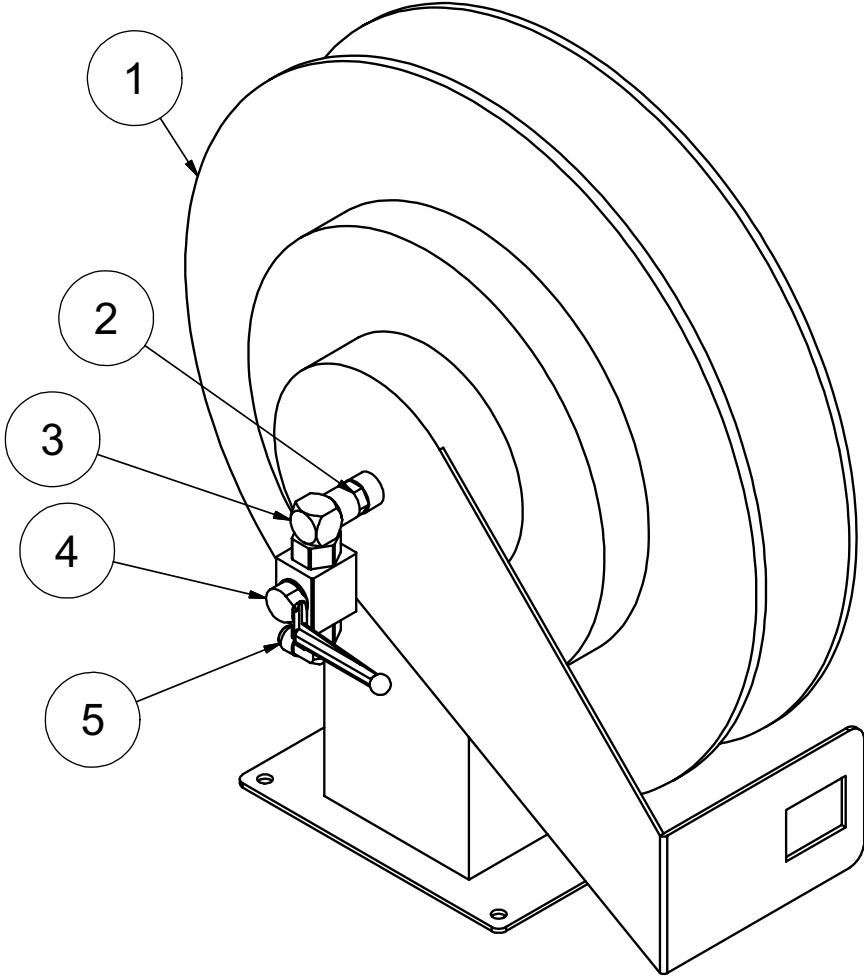

Hose Reel Assembly

Hose Reel Assembly

ITEM	QTY	NUMBER	DESCRIPTION
1	1	8031240	REEL with HOSE SPRINGDRIVEN 3/8" X 50'
2	1	8031269	UNION, 1/2"MP - 3/8"MP
3	1	T401065	ELBOW, 3/8"MP - 3/8"FP
4	1	8030351	STEEL BALL VALVE - 3/8"NPT
5	1	8030498	ELBOW, 3/8"MP - 3/8"MJ 90