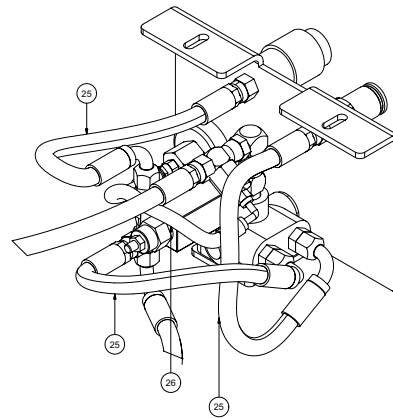

Auxillary Hydraulics

67/73 HP

010810-E

VACASSY955

Auxillary Hydraulics

67/73 HP

ITEM	QTY	PART	DESCRIPTION
1	1	8031176	AUX. HYD PUMP
2	1	T401300	ELBOW 90 DEG 5/8"MB - 1/2"MJ
3	1	8041868	SUPPLY HOSE ASSY VAC 8-130 ST-ST
4	1	8041869	RETURN HOSE ASSY VAC 8-100 ST-90
5	1	8041143	HYDRAULIC TANK
6	1	T400800	UNION, HEX 12MP - 12MP
7	1	T700080	FILTER, HYD ASSY
	1	T700090	FILTERELEMENT
8	2	T405065	PLUG, 3/4"MP
9	1	2050068	CAP ASSY HYD TANK
10	1	T720115	GUAGE, SIGHT, HYD OIL
11	1	8011058	SUCTION STRAINER 100 MESH
12	1	8043963	HOSE FITTING 1"NPT - 1" HOSE BARB
13	2	8044011	CLAMP T-BOLT 150
14	1	8044010	SUCTION HOSE VAC HYDSUC 16-28
15	1	8043964	ELBOW, 45DEG 1"HB - 3/4"MB
16	1	T404020	UNION, 1/2"MP - 1/2"MP
17	1	8041829	RELIEF VALVE
18	1	T402120	TEE, 1/2"MJ - 1/2"MP - 1/2"MJ
19	2	T402155	TEE, 1/2"FJ - 1/2"MJ - 1/2"MJ
20	2	T400700	REDUCER, 1/2"FJ - 1/4"MJ
21	1	T401140	ELBOW, 1/2"MP - 1/2"MJ
22	1	T000200	SELECTOR VALVE
23	2	T400040	UNION, 1/2"MP - 1/2"MJ
24	1	T402159	TEE, 1/2"MP - 1/2"FP - 1/2"MP
25	3	8041492	HOSE ASSY VAC 8-18 ST-90
26	1	8041494	HOSE ASSY VAC 4-18 ST-90
27	1	8030662	Q.D. MALE DRIPLESS 1/2"
28	1	8030663	Q.D. FEMALE DRIPLESS 1/2"
29	1	8041149	AUX HYD CONSOLE - MTG PLATE
30	1	HM00092	PRESSURE GUAGE
31	2	T400396	BULKHEAD, 1/2"MP - 1/2"MJ
32	1	T401160	ELBOW 90 DEG 3/4"MNPT - 1/2"MJ
*	1	J200002	DECAL SHEET

* NOT SHOWN