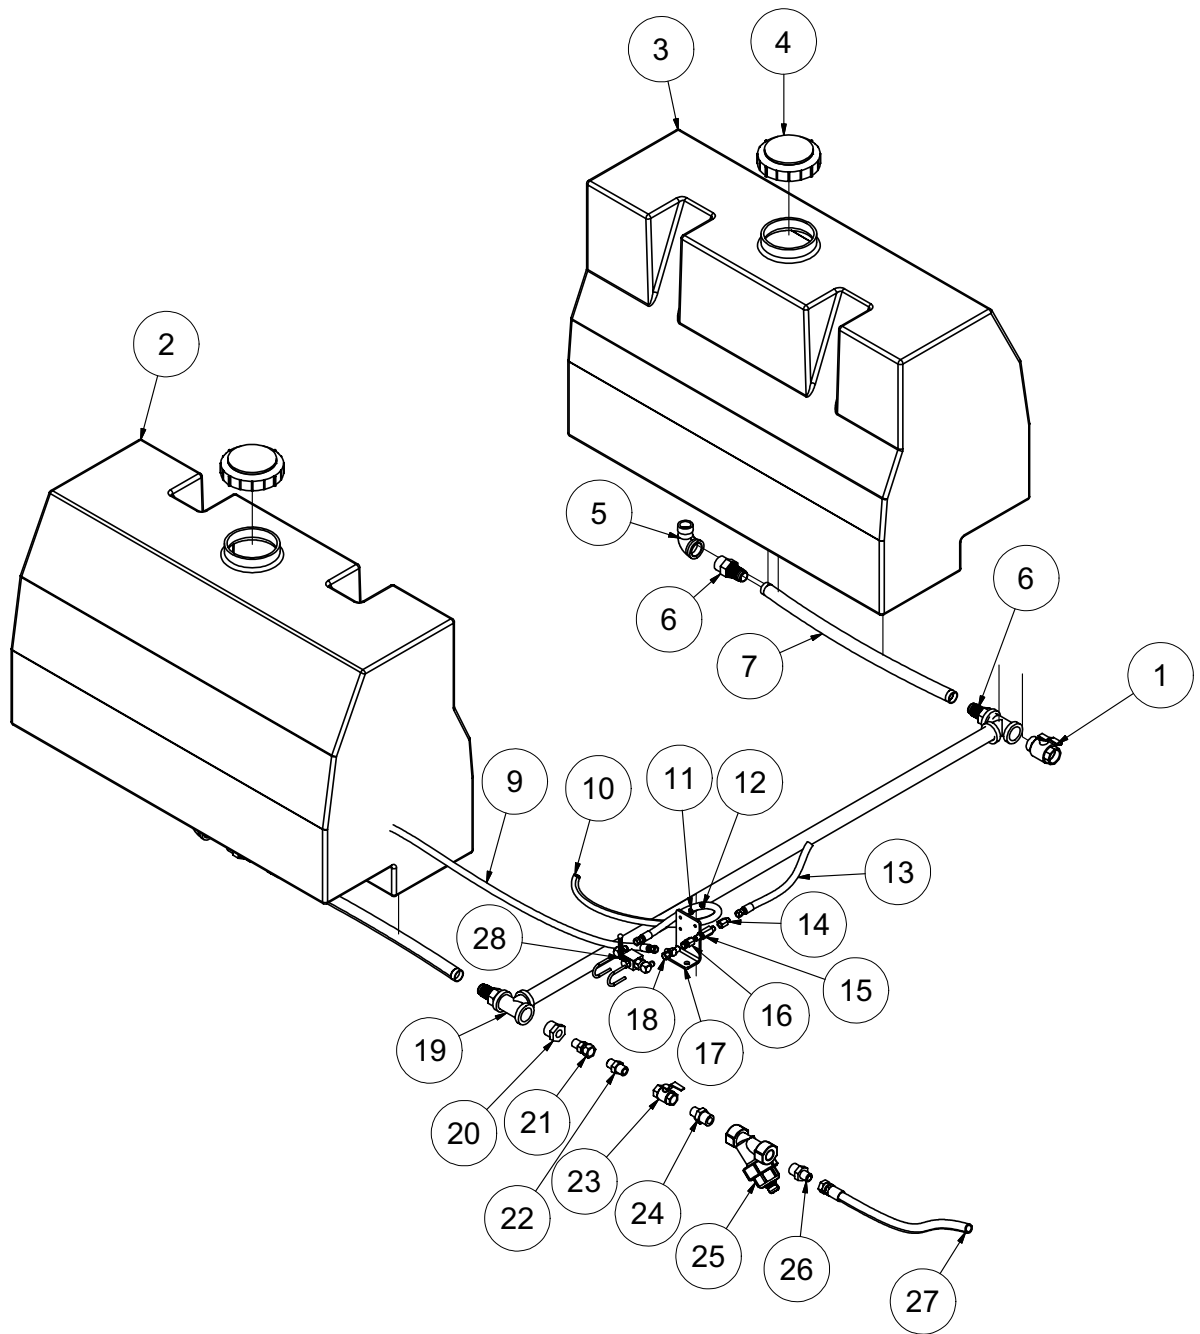

Water Tank Assembly

125 Gallon Saddle Tanks

Water Tank Assembly

125 Gallon Saddle Tanks

ITEM	QTY	PART NO.	DESCRIPTION
1	1	8045813	VALVE,BALL 1 1/4" M X F BRASS
2	1	8046162	TANK, WATER 125GAL (CURB SIDE)
	1	8045093	BULKHEAD 1 1/4" BOTTOM FEED
3	1	8040782	TANK, WATER 125GAL (STRRET SIDE)
	1	8045093	BULKHEAD 1 1/4" BOTTOM FEED
4	2	8041119	WATER TANK LID
5	2	8041311	ELBOW, STREET 1 1/4"
6	4	8041312	FITTING, HOSE BARB 1 1/4"
7	2	8041523	HOSE, VAC CLEAR VINYL 1 1/4" - 24
8	1	8041309	ELBOW, 1 1/4"FP - 1 1/4"FP
9	1	8041477	HOSE REEL TO BALL VALVE 6 -140 ST-ST
10	1	8043949	BALL VALVE TO TANK CLEANOUT 6-215 ST-90
11	4	U200020	WASHER, FLAT 1/4"
12	4	U120100	NUT, LOCK 1/4"-20
13	1	8043664	BALL VALVE TO WATER PUMP 6-36 ST-90
14	1	8031126	UNION, 4FP - 6MJ
15	1	8030923	FILTER, WATER HIGH PRESSURE
16	1	8031125	REDUCER, 1/4"FP - 3/8"FJ
17	1	8040670	BALL VALVE BRACKET
18	1	T402153	TEE, 6MJ - 6MJ - 6FJ
19	2	8041310	TEE, 1 1/4"FP - 1 1/4"FP - 1 1/4"FP
20	1	T403100	REDUCER, 20MP - 12FP
21	1	T400101	UNION, 12FJ - 12MP
22	1	T400100	UNION, 12MJ - 12MP
23	1	T000185	BALL VALVE, BRASS 3/4"FP
24	1	T404060	REDUCER, 16MP - 12MP
25	1	8040186	STRAINER
	1	8040186-1	END CAP
	1	8040186-2	GASKET
	1	8040186-3	STRAINER PLUG
	1	8040186-4	FKM O-RING
	1	8040186-5	STRAINER MESH SCREEN 80
	1	8040186-6	Y-BODY
	1	8040186-7	EPDM O-RING
26	1	T400450	REDUCER, 12MJ - 16MP
27	1	8041058	HOSE VAC PUSH 12-36
	2	8030525	FITTING HOSE 12FJ PUSHLOCK
28	1	8030351	BALL VALVE 3/8"
	2	U010017	U-BOLT .250 - 20
*	1	8045799	WATER TANK FRAMES 125 STREETSIDE
*	1	8045809	WATER TANK FRAMES 125 CURB SIDE
*	1	8043806	SWITCH, WATER TANK BOTTOM SHORT
*	1	8046803	HOSE VAC PUSH 8-79
*	2	8030524	FITTING, PUSH LOCK #8
*	1	8030518	ELBOW, 45 1/2" MJ BULKHEAD

* NOT SHOWN