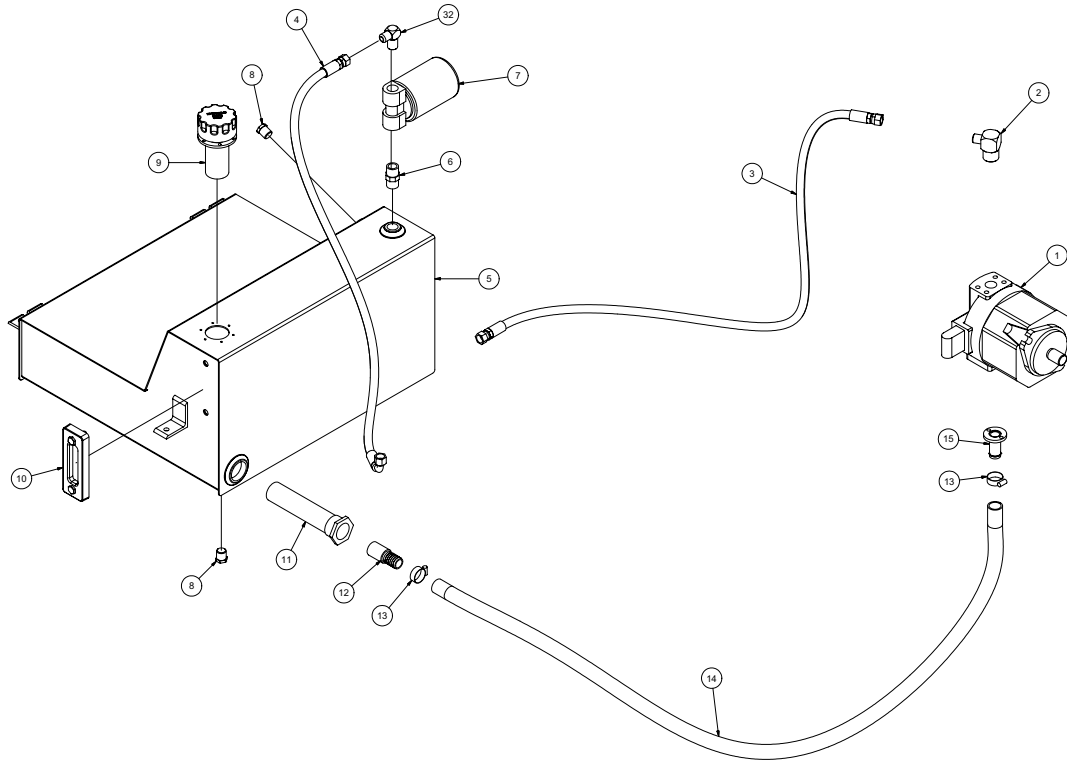

Auxillary Hydraulics

67/73 HP

010810-E

VACASSY955

Auxillary Hydraulics

67/73 HP

ITEM	QTY	PART	DESCRIPTION
1	1	8031176	AUX. HYD PUMP
2	1	T401300	ELBOW 90 DEG 5/8"MB - 1/2"MJ
3	1	8041868	SUPPLY HOSE ASSY VAC 8-130 ST-ST
4	1	8041869	RETURN HOSE ASSY VAC 8-100 ST-90
5	1	8041143	HYDRAULIC TANK
6	1	T400800	UNION, HEX 12MP - 12MP
7	1	T700080	FILTER, HYD ASSY
	1	T700090	FILTERELEMENT
8	2	T405065	PLUG, 3/4"MP
9	1	2050068	CAP ASSY HYD TANK
10	1	T720115	GUAGE, SIGHT, HYD OIL
11	1	8011058	SUCTION STRAINER 100 MESH
12	1	8043963	HOSE FITTING 1"NPT - 1" HOSE BARB
13	2	8044011	CLAMP T-BOLT 150
14	1	8044010	SUCTION HOSE VAC HYDSUC 16-28
15	1	8043964	ELBOW, 45DEG 1"HB - 3/4"MB
16	1	T404020	UNION, 1/2"MP - 1/2"MP
17	1	8041829	RELIEF VALVE
18	1	T402120	TEE, 1/2"MJ - 1/2"MP - 1/2"MJ
19	2	T402155	TEE, 1/2"FJ - 1/2"MJ - 1/2"MJ
20	2	T400700	REDUCER, 1/2"FJ - 1/4"MJ
21	1	T401140	ELBOW, 1/2"MP - 1/2"MJ
22	1	T000200	SELECTOR VALVE
23	2	T400040	UNION, 1/2"MP - 1/2"MJ
24	1	T402159	TEE, 1/2"MP - 1/2"FP - 1/2"MP
25	3	8041492	HOSE ASSY VAC 8-18 ST-90
26	1	8041494	HOSE ASSY VAC 4-18 ST-90
27	1	8030662	Q.D. MALE DRIPLESS 1/2"
28	1	8030663	Q.D. FEMALE DRIPLESS 1/2"
29	1	8041149	AUX HYD CONSOLE - MTG PLATE
30	1	HM00092	PRESSURE GUAGE
31	2	T400396	BULKHEAD, 1/2"MP - 1/2"MJ
32	1	T401160	ELBOW 90 DEG 3/4"MNPT - 1/2"MJ
*	1	J200002	DECAL SHEET

* NOT SHOWN