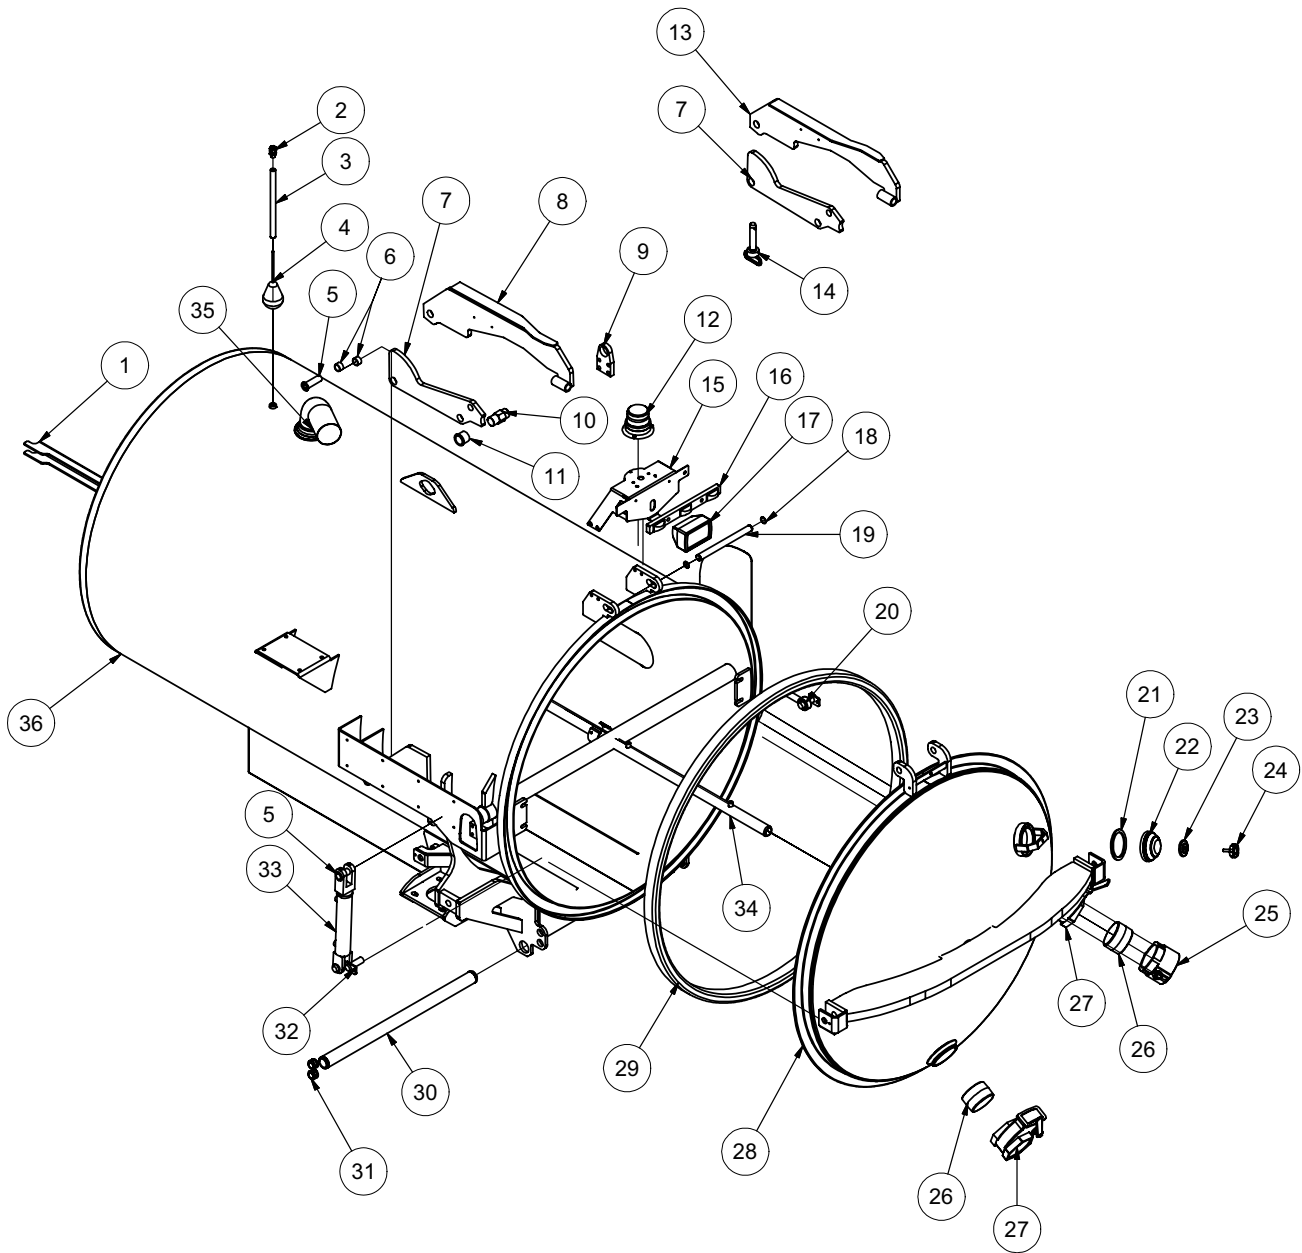

Tank and Door Assembly

V1200

Tank and Door Assembly

V1200

ITEM#	QTY	NUMBER	DESCRIPTION
1	1	8041212	TANK SAFETY BRACE
2	1	X000113	STRAIN RELIEF, 1/2"
3	1	8041471	HIGH LEVEL FLOAT SWITCH TUBE V800
4	1	8030531	HIGH LEVEL FLOAT SWITCH
5	6	8042489	HYD. DOOR - PIN WELDMENT 1"DIA X 3"
6	6	8041524	BUSHING BRONZE 1.25" X 1.00" X .75"LG
7	2	8041604	SHORT LINKAGE WELDMENT
8	1	8041375	DOOR HYD. LONG LINKAGE SS WELDMENT
9	2	8041621	OUTER BEARING PLATE
10	1	8041663	LINKAGE CROSS TUBE WELDMENT
11	2	8041610	BUSHING BRONZE FLANGED 1 1/2"
12	1	8030347	STROBE LIGHT
13	1	8041369	DOOR HYD. LONG LINKAGE WELDMENT
14	1	8041626	HITCH PIN, 1" X 4 1/2"
15	1	8046507	STROBE LIGHT BRACKET
16	1	8041509	LIGHT CLEARANCE 3 BAR
17	1	8031242	WORKLIGHT
18	2	8030362	1" SNAP RING
19	1	8040058	DOOR HINGE ROD
20	2	8041630	ROD END WITH BRONZE BUSHING
21	1	8032007	GASKET, 4" COUPLER
22	1	8031048	SIGHT GLASS
23	1	8031047	SIGHT GLASS PLATE
24	1	8031046	SIGHT GLASS HAND WHEEL
25	1	8030846	4" FEMALE COUPLER
26	2	8030431	4" CLOSE NIPPLE
27	2	8030916	4" GATE VALVE
28	1	8041580	800/1200 HYD LOCK DOOR
29	1	8041767	DOOR SEAL 54"DIA TANK
30	1	8042648	TANK PIVOT ROD
31	4	8041686	GROMMET 1"ID - 1 1/4"DOG - 1/4"WO
32	2	8042171	DOOR CAPTURE PIN
33	2	8041327	HYD. CYLINDER - 8" STROKE
34	1	8041721	TANK ROD WELDMENT - 800 HYD LOCK DOOR
35	1	8040786	EXHAUST ELBOW 4" - WELDMENT
36	1	8043631	1200 TANK - WELDMENT (54")