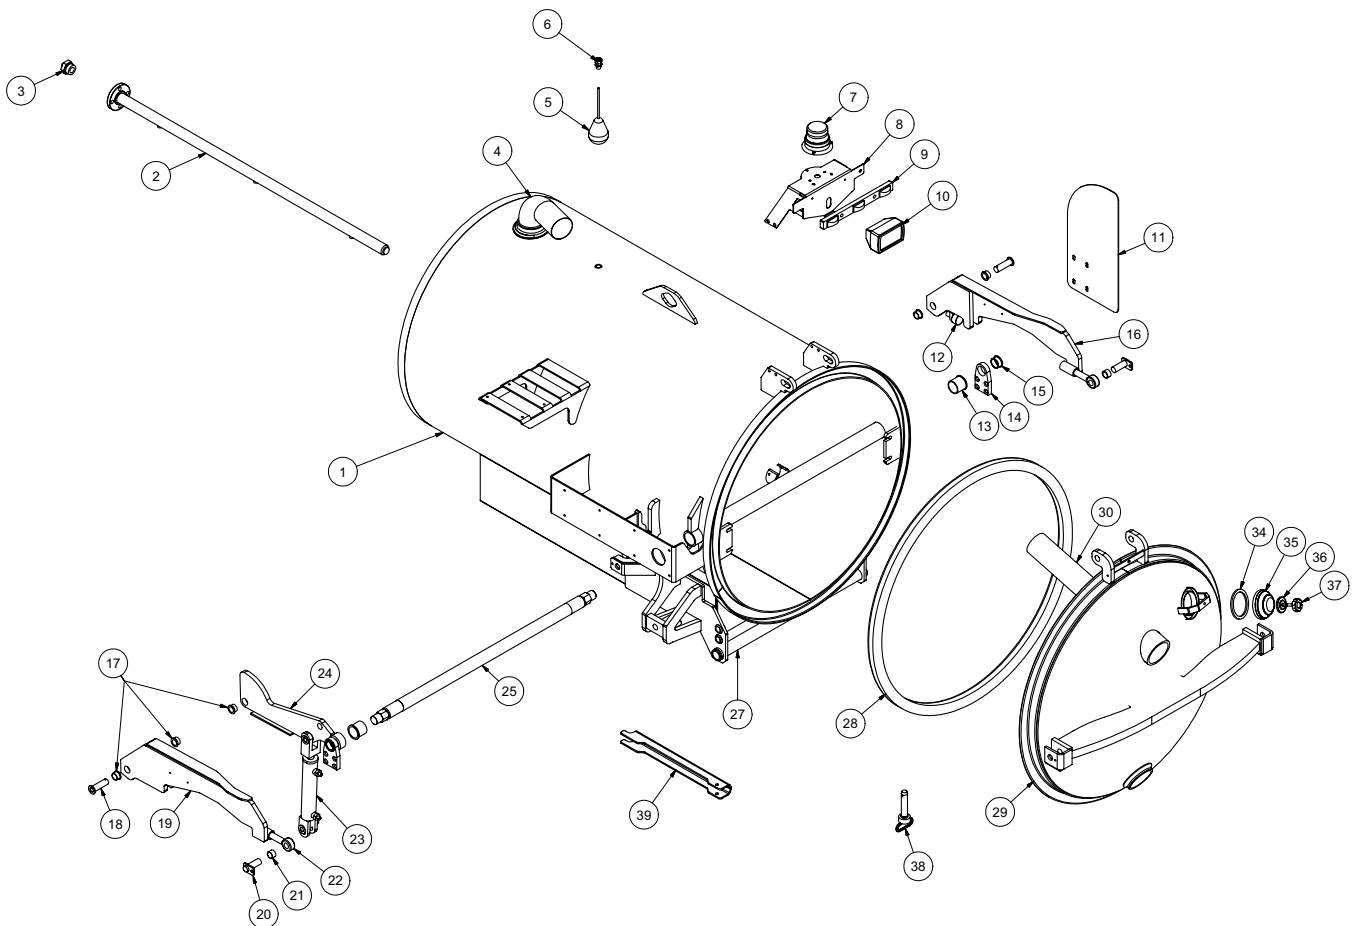

OUTLET FITTINGS