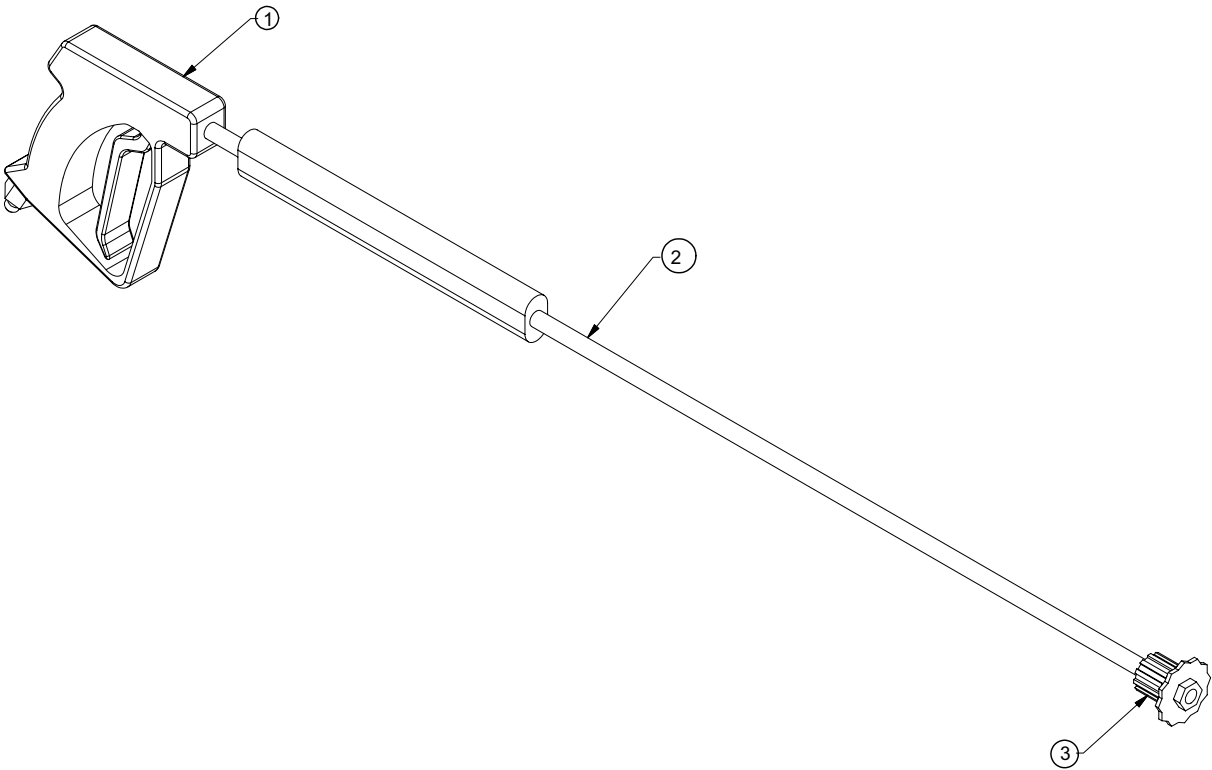

Tools

4" Suction Tool

ITEM	QTY	NUMBER	DESCRIPTION
	1	8040983	TOOL VAC SUCTION 4" COMPLETE
1	1	8040981	TOOL VAC HANDLE ASSEMBLY 4"
2	1	8040982	PVC VACUUM TUBE 4"
3	1	8030912	CLAMP, 4.5" PUNCHLOK
4	1	8030844	COUPLING, 4" BANJO

Tools

Wash Wand