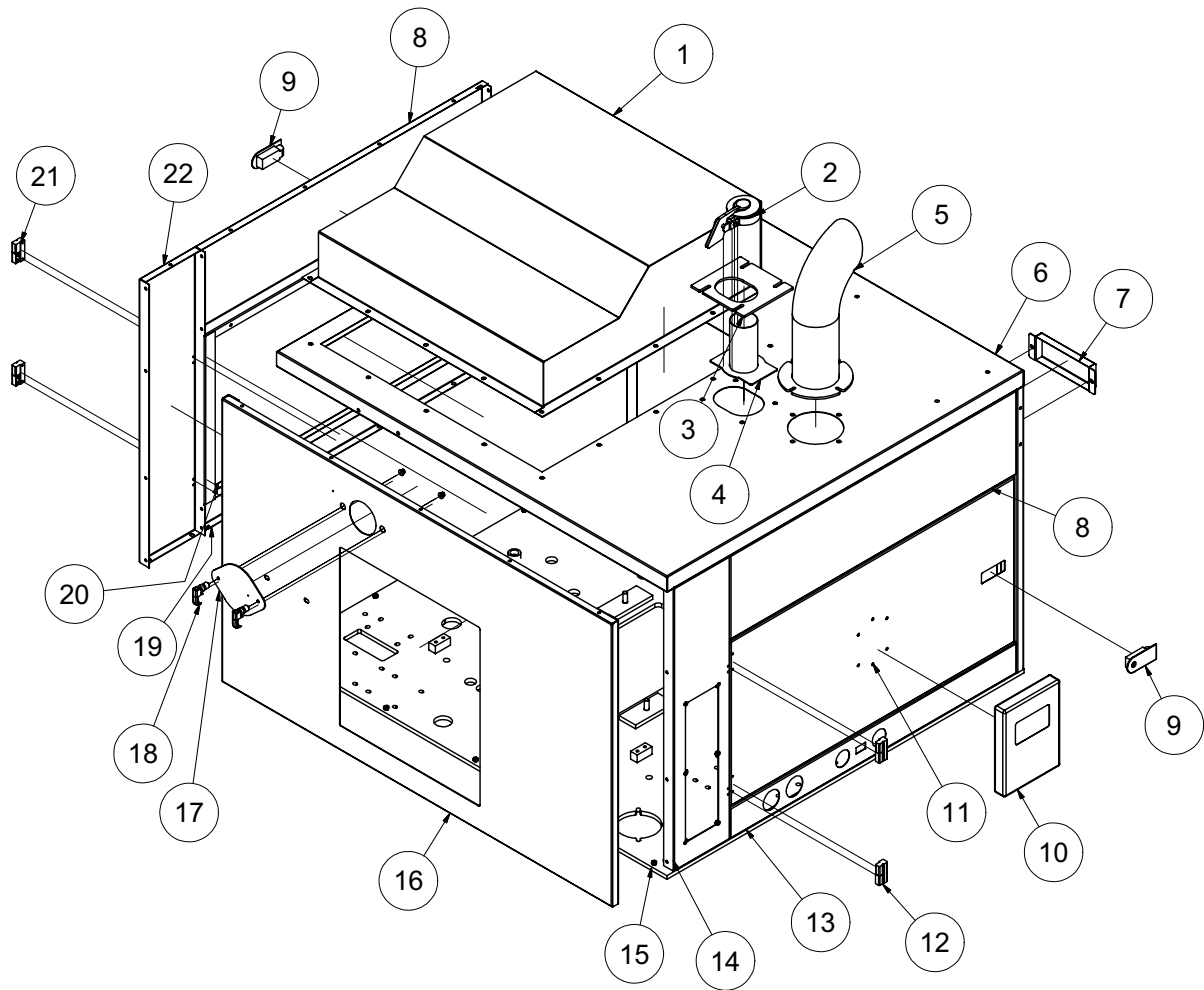

Enclosure Assembly

99HP AWRC

Enclosure Assembly

99HP AWRC

ITEM	QTY	PART #	DESCRIPTION
1	1	8044523	87HS - INLET BOX
2	1	8044537	3" RAIN CAP SILENT
3	1	8044541	87HS - 3" EXHAUST PIPE ALIGNMENT PLATE
4	1	8044538	87HS - 3" EXHAUST WELDMENT
5	1	8046720	EXHAUST PIPE BLOWER 99AW NON-REV FLOW
6	1	8044520	87HS PANEL TOP WELDMENT
7	1	8046716	PANEL GUARD ENGINE SHAFT 99AWJ
8	2	8044257	73HS PANEL SIDE UPPER
9	2	8040586	SEALED LEVER LATCH
	1	8041816	KEY DOOR SOUTHCO LATCH
10	1	E250210	BOX. PLASTIC FOR SAFETY MANUAL
11	1	8044258	73HS PANEL DOOR
12	2	8040589	OFFSET HINGE TYPE "B"
13	1	8046552	99AW PANEL SIDE LWR GAUGE WELDMENT (OPP)
14	1	8043917	49VK VERTICAL CONTROL WELDMENT (OPP)
15	1	8045293	MAIN PLATE 87HP AW - WELDMENT
16	1	8044551	87HS PANEL FRONT
17	1	8040592	ENCLOSURE RADIATOR COVER
18	2	8040334	SWEL LATCH
19	1	8044254	73HS PANEL SIDE LOWER WELDMENT
20	1	8044258	73HS PANEL DOOR
21	2	8040588	OFFSET HINGE TYPE "A"
22	1	8043924	49VK PANEL SIDE VERTICAL BLANK WELDMENT

*	36	U000060	SCREW,HC 1/4-20X1
*	36	U000020	SCREW,HC 1/4-20X1/2
*	128	U200020	WASHER,FLAT 1/4
*	52	U120100	NUT,HEX LOCK 1/4
*	1	8041171	HANDLE
	2	U001017	SCREW, HSH 1/4-20X1.25
	2	U200020	WASHER,FLAT 1/4
	2	U120100	NUT,HEX LOCK 1/4-20
*	2	8041504	DOOR SEAL VERTICAL

* NOT SHOWN