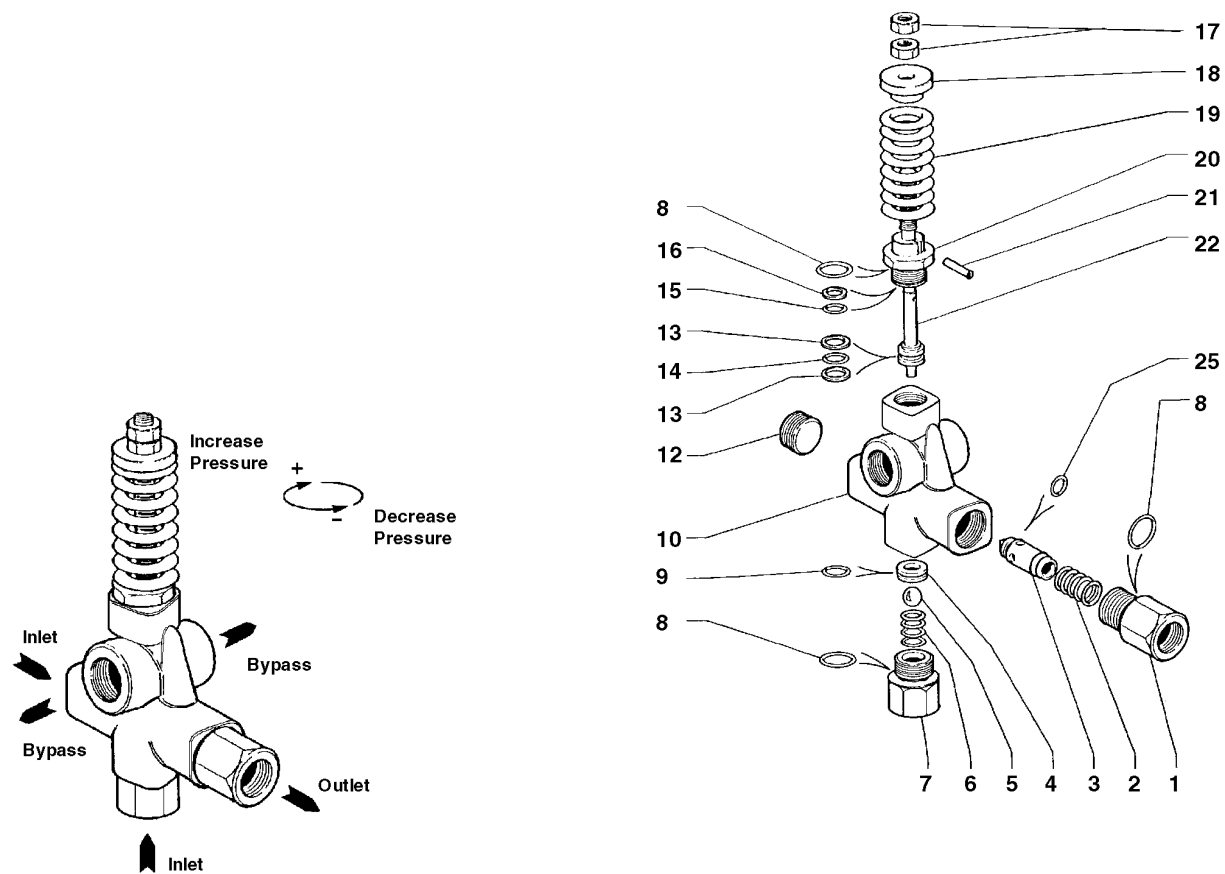

Unloader Valve YU2140

Unloader Valve YU2140

ITEM	QTY	PART #	DESCRIPTION
1	1	8030341-1	OUTLET CONNECTION
2	1	8030341-2	SPRING
3	1	8030341-3	CHECK VALVE
4	1	8030341-4	SEAT
5	1	8030341-5	SS BALL
6	1	8030341-6	SPRING
7	1	8030341-7	INLET CONNECTION
8	2	8030341-8	O-RING
9	1	8030341-9	O-RING
10	1	8030341-10	VALVE HOUSING
12	1	8030341-12	PLUG
13	2	8030341-13	BACK RING
14	1	8030341-14	O-RING
15	1	8030341-15	O-RING
16	1	8030341-16	BACK RING
17	1	8030341-17	NUT
18	1	8030341-18	SPRING GUIDE
19	1	8030341-19	SPRING-GREEN (YU2140)
20	1	8030341-20	PISTON HOUSING
21	1	8030341-21	PIN
22	1	8030341-22	PISTON
25	1	8030341-25	O-RING