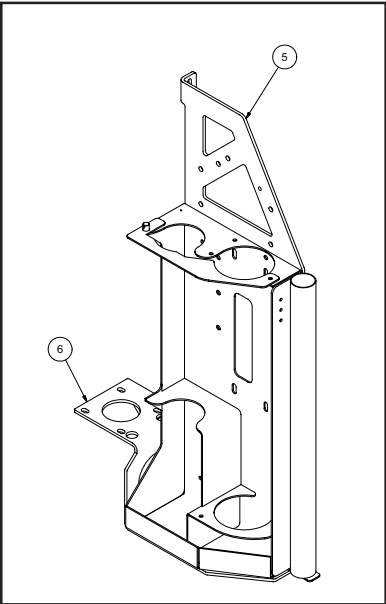

Tool Rack Assembly

HD

I-BEAM TRAILER

SKID UNIT