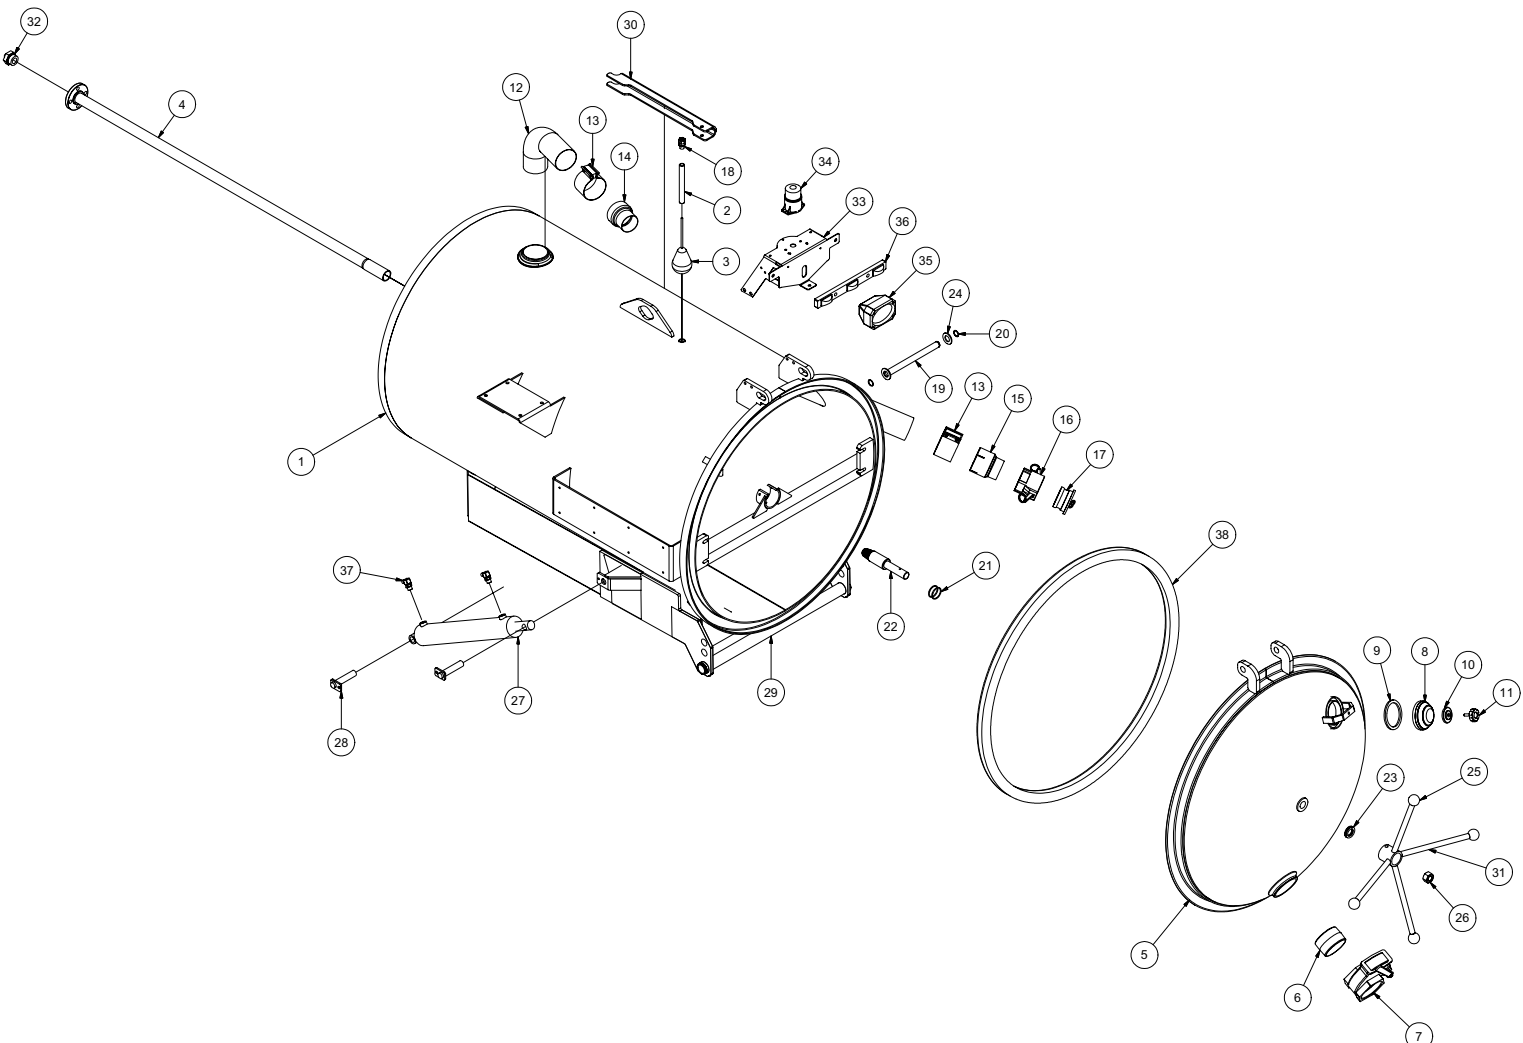

Tank and Door Assembly

V500

100410-E

VACASSY002

Tank and Door Assembly

V500

ITEM	QTY	PART #	DESCRIPTION	ITEM	QTY	PART #	DESCRIPTION
1	1	8040821	TANK - 500 (42" DIA)	33	1	8046507	STROBE LIGHT BRACKET
2	1	8040769	FLOAT SWITCH TUBE V500/500HD	4	U000880	SCREW,HC 1/2-13 X 2.00	
	1	8041291	BUSHING, RUBBER	4	U200100	WASHER, FLAT 1/2"	
*	1	8041471	FLOAT TUBE V500LT/V500LTHD	4	U210111	WASHER, LOCK 1/2"	
3	1	8043913	HIGH LEVEL FLOAT SWITCH ASSY	4	U100120	NUT, HEX 1/2-13	
4	1	8043209	TANK ROD - (500) MANUAL DOOR	1	X200003	WIRE HARNESS VAC TANK	
	1	8030446	O-RING #328 BUNA	1	X200100	WIRE HARNESS VAC TANK S/O	
	4	U000880	SCREW, HC 1/2-13 X 2.00	34	1	8043139	STROBE LIGHT LED
	4	U100120	NUT, HEX 1/2-13	3	U010006	SCREW, PHILLIPS #10-24X1"	
	8	U200100	WASHER, FLAT 1/2"	3	U210005	WASHER, LOCK #10	
	3	U010055	SCREW, HSH 5/16-18 X 1.50	3	U100010	NUT, HEX #10-24	
	3	8030369	TANK CLEANOUT NOZZLES	35	1	8043138	WORK LIGHT
5	1	8040843	DOOR - 500 (42" DIA)	36	1	8041509	LIGHT CLEARANCE 3 BAR
6	1	8030431	4" CLOSE NIPPLE	37	4	T401270	ELBOW, 90 1/2"MB-3/8" MJ
7	1	8030916	4" GATE VALVE	38	1	8041765	V500 SQUARE DOOR SEAL
	1	8031116	GATE VALVE HANDLE				
8	1	8031048	SIGHT GLASS				
9	1	8032007	GASKET, 4" COUPLER				
10	1	8031047	SIGHT GLASS PLATE				
11	1	8031046	SIGHT GLASS HAND WHEEL				
12	1	8040786	EXHAUST ELBOW 4"				
13	2	8030400	4" BAND CLAMP				
14	1	8040791	EXHAUST, TUBE 4"ID-3"OD REDUCER				
15	1	8031044	ADAPTER 3"MNPT 4"ID				
16	1	8030392	3" FEMALE COUPLER				
	1	8031042	GASKET, 3" FLAT BANJO				
17	1	8030393	3" COUPLING PLUG				
	1	8041485	LANYARD CABLE				
18	1	X000113	STRAIN RELIEF, 1/2"				
19	1	8040058	DOOR HINGE ROD				
20	2	8030362	1" SNAP RING				
21	2	W200120	ORING 1-7/8 X 2-1/8 X 1/8 (225)				
22	1	8040306	QL DOOR STRIKER				
23	3	8030174	WASHER, DOOR HOLDER Q.L.				
24	2	U200171	WASHER, FLAT 1" SAE				
25	4	J400060	1 7/8" KNOB				
26	1	U120060	NUT, LOCK NY 1" - 8				
27	2	8030359	SPOIL TANK HYDRAULIC CYLINDER				
	2	8042948	TANK CYL BASE END HOSE 6-36 ST-ST				
	2	8041521	TANK CYL ROD END HOSE 6-55 ST-ST				
	2	8042923	HYD PUMP SUPPLY/RETURN HOSE 6-46 ST-90				
	2	T402154	TEE, 3/8" MJ - 3/8" MJ - 38" MJ				
28	4	8030128	CYLINDER PIN				
	4	U000400	SCREW, HC 3/8-16 X 0.75				
	4	U210060	WASHER, LOCK 3/8"				
29	1	8042648	TANK PIVOT ROD				
	2	U200100	WASHER, FLAT				
	2	U100120	NUT, HEX 1/2-13				
30	1	8041212	TANK SAFETY BRACE				
	1	8041213	CLIP, SAFETY				
31	1	8040235	DOOR HANDLE, 250-1200				
	2	U010040	SCREW, HSH .312-18 X .50				
32	1	T400261	REDUCER #16 MSAE - #6 MJ