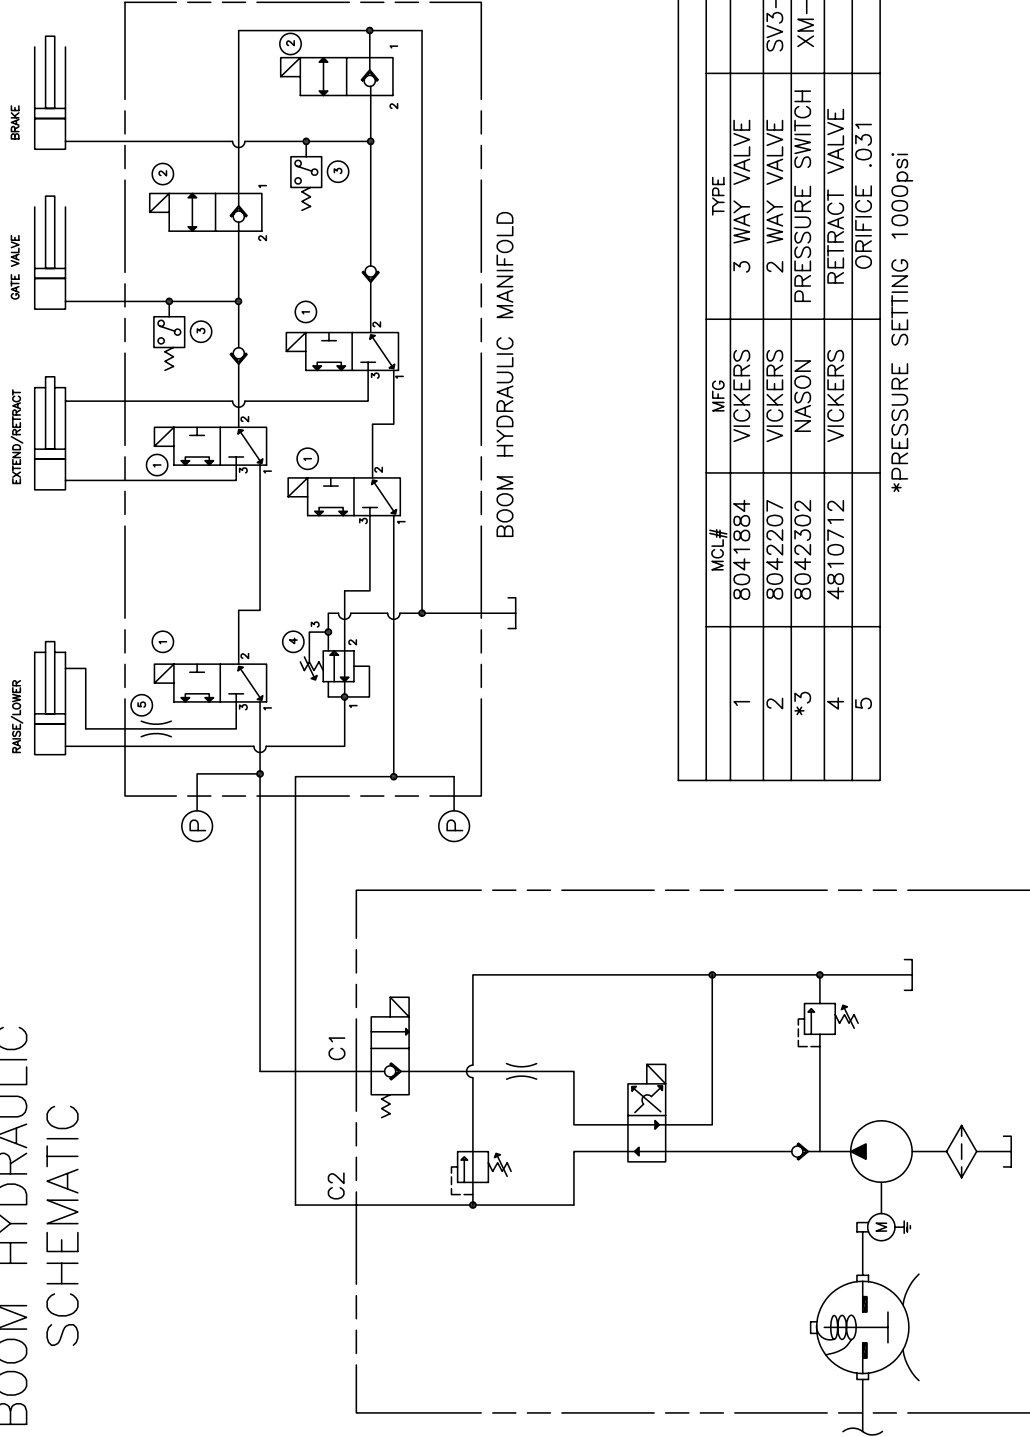

R1—RELAY #1
M1—BLOWER MOTOR
FS—1—FLOW SWITCH
T1—TEMP SWITCH
S1—FUEL SOLENOID
RT1—REMOTE THERMOSTAT CONTROL

HOT BOX WIRING SCHEMATIC

PAGE LEFT BLANK

Boom Hydraulic Schematic

BOOM HYDRAULIC SCHEMATIC

MCL#	MFG	TYPE	MODEL
1	VICKERS	3 WAY VALVE	SV1-10
2	VICKERS	2 WAY VALVE	SV3-10-C-6T12DG
*3	NASON	PRESSURE SWITCH	XM-4B-2000R/HR
4	VICKERS	RETRACT VALVE	PRV2-10
5		ORIFICE .031	