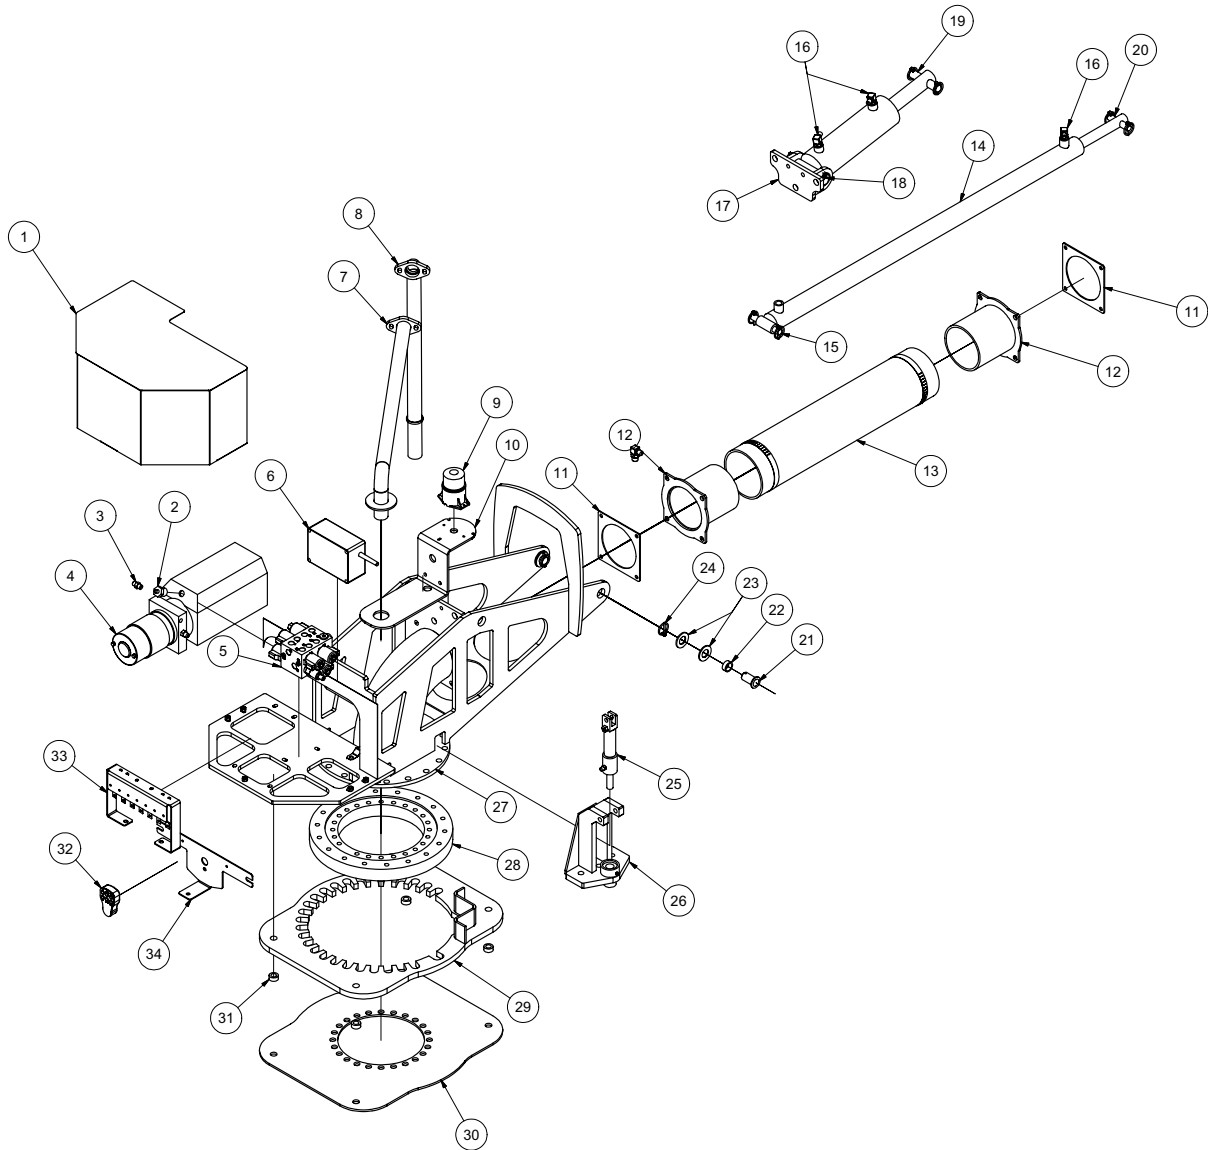

TURRET

BOOM MANUAL ROTATION

TURRET

BOOM MANUAL ROTATION

ITEM	QTY	PART #	DESCRIPTION
1	1	8043090	BOOM GUARD
2	1	T403018	REDUCER 12MP-4MJ
3	2	T400037	UNION 6MB-6MJ
4	1	8041601	PUMP HYD. 12V 6QT
5	1	8043578	MANIFOLD ASSY BOOM
6	1	8041914	BOOM - RC RECEIVER 6-RELAY
*		8042427	BOOM - RC RECEIVER 8-RELAY
7	1	8043245	BOOM CABLE TUBE WELDMENT
8	1	8045080	BOOM CABLE TUBE VERTICAL WELDMENT
9	1	8043139	STROBE LIGHT
10	1	8041932	BOOM - TURRET STROBE LIGHT PLATE
11	2	8041988	BOOM - FLANGE GASKET
12	2	8041958	BOOM - FLEX HOSE ADAPTER WELDMENT
13	1	8043678	HOSE AG SUCTION 6-30
	2	8042104	HOSE CLAMP 6IN T-BOLT
14	1	8030359	CYLINDER, HYD. 3" X 20" VAC'S
	1	8043782	HYD. HOSE EXTEND 6-77 ST-90
	1	8043783	HYD. HOSE RETRACT 6-114 ST-90
15	1	8042122	BOOM - EXT. CYLINDER BASE PIN
	2	U340050	PIN LINCH 3/16 X 1 9/16"
16	4	T401270	ELBOW, 90 1/2"MB - 3/8"MJ
17	1	8042887	AJUSTABLE CLEVIS - BOOM
18	1	8041977	BOOM - PIVOT CYLINDER BASE PIN
	2	U340050	PIN LINCH 3/16 X 1 9/16"
19	1	8041990	BOOM - PIVOT CYLINDER ROD PIN
	2	U340050	PIN LINCH 3/16 X 1 9/16"
20	1	8042350	BOOM - EXT. CYLINDER RD PIN
	2	U340050	PIN LINCH 3/16 X 1 9/16"
21	2	8042124	BOOM - TURRET PIVOT PIN
22	2	8042101	BUSHING BRONZE 1.25" X 1.00" X .50"LG
23	4	U200170	WASHER, FLAT 1"
24	2	U340050	PIN LINCH 3/16 X 1 9/16"
25	1	8043052	BRAKE CYLINDER
	1	T400801	PLUG, BREATHER 1/4"NPT
	1	T402020	UNION 4MJ-4MP
26	1	8045157	BOOM MANUAL BRAKE WELDMENT
	1	T500080	FITTING, GREASE 3/16"
27	1	8042240	BOOM - TURRET WELDMENT
	2	8041686	GROMMET 1"ID - 1 1/4"DOG - 1/4"WO
	6	U001281	SCREW, HC .625 - 11 X 3.50"
	6	U120020	NYLON LOCK NUT .625-11
	12	U200140	WASHER FLAT .625
28	1	8042234	SWIVEL BEARING
*	3	T500020	FITTING, GREASE .125 STRAIGHT (2 FITTINGS IN INNER RING, 1 IN OUTER RING)
29	1	8045195	BOOM MOUNT BRAKE RING
30	1	8043021	BOOM - LOWER STOP DISC
31	4	8030315	SKID - WATER TANK CLEVIS TUBE
32	1	8042426	RC TRANSMITTER (w/ GRAPHIC OVERLAYS)
*	1	X200006	BOOM WIRING HARNESS
*	1	8041911-1	RUBBER 6-BUTTON PAD
*	1	8043075	DECAL OVERLAY
*		8042428	RC TRANSMITTER 8 BUTTON (w/ GRAPHIC OVERLAYS)
33	1	8043639	BRACKET BOOM ELECTRONIC
	7	X000320	DEUTSCH DIODE RECEPTACLE
	1	8040185	RELAY
	2	8043690	TIME RELAY 2 SEC N/C
34	1	8044553	WORK LIGHT W/ DUETSCH CONNECTOR BUILT BRACKET

BOOM MANIFOLD CAVITY IDENTIFICATION

PORT	PART#	DESCRIPTION	USED ON
1.1	8043584	3-WAY VALVE	ALL
1.2	8043584	3-WAY VALVE	ALL
1.3	8043584	3-WAY VALVE	ALL
1.4	8043584	3-WAY VALVE	ALL
3.2	8043586	CHECK VALVE	MANUAL ROTATION
4.2	8042302	PRESSURE SWITCH 1000 PSI, N/C	MANUAL ROTATION
5	8043587	RELIEF VALVE ADJ	ALL
7	8043585	2-WAY VALVE N/O	MANUAL ROTATION

* NOT SHOWN