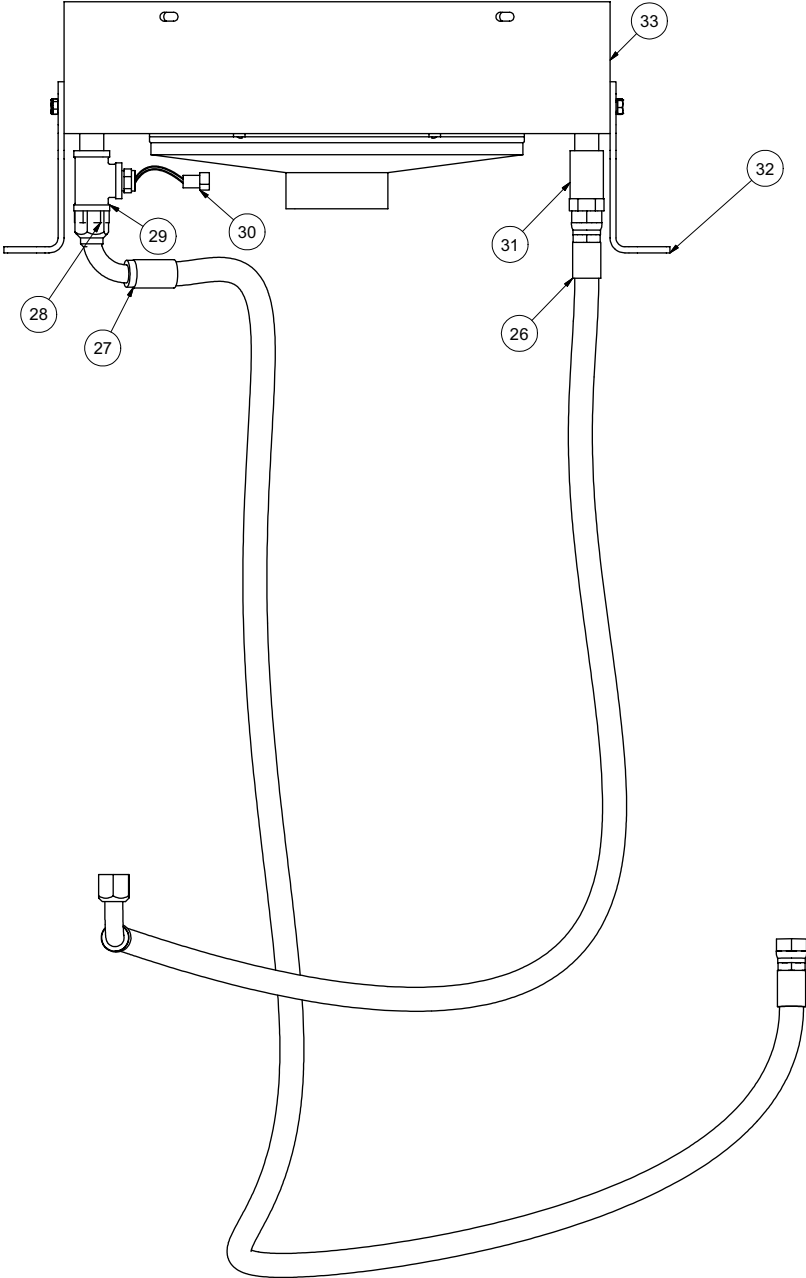

Compressor Tank Assembly

Compressor Tank Assembly

ITEM	QTY	PART NO.	DESCRIPTION
1	1	8044347-1	TANK RECEIVER
2	1	T402224	TEE, PIPE GALV 1 1/2"FP
3	1	8044347-8	GLASS, SIGHT OIL LEVEL 1 1/2
4	2	T401040	ELBOW,90 3/4"MP-3/4MP
5	1	8044347-2	CLAMP BAND
6	3	T401100	ELBOW,90 1/4"MP-1/4"MJ
7	1	T402223	TEE, 1"FP-1/4"FP-1"FP
8	1	T402038	TEE, 1/4"MJ-1/4"MJ-1/4"MP
9	2	8044347-7	ORIFICE, HEX .047 DIA.
10	1	8044347-4	TUBE SEPARATOR DRAIN W/FITT
11	1	8044762	HOSE ASSY VAC 4-46 1/2" ST-90
12	1	8044744	HOSE ASSY VAC 4-76" ST-90
13	1	8044751	HOSE ASSY VAC 1 1/2- 66" ST-90
14	1	8044763	HOSE ASSY VAC 4-60" ST-90
15	1	8042860	HOSE ASSY VAC 12-95" ST-ST
16	1	8044347-6	VALVE, RELIEF 175 PSI 1/2 NPT
17	1	8044347-3	VALVE PRESSURE MINIMUMAIR
18	1	T421213	NIPPLE,HEX RED 1 1/4 X 1
19	1	T400585	BUSHING,PVC 1.25"MP X .750"FP
20	1	T400100	UNION, 3/4"MP-3/4"MJ
21	1	T421010	NIPPLE,CLOSE 1/4"MP
22	1	T400580	UNION, 1-1/2"MP-1-1/2"MJ
23	1	T420335	ELBOW,90 1-1/2"FP PIPE
24	1	8043020	FILTER OIL COMPRESSOR SPIN-ON
25	1	8044347-5	ELBOW, PIPE STREET GALV 1/2
26	1	8044764	HOSE ASSY VAC 12-53" ST-90
27	1	8046721	HOSE ASSY VAC 12-100" ST-90
28	1	T400100	UNION, 12MP-12MJ
29	1	T402160	TEE, 12FP-12FP-12FP
30	1	8043659	SWITCH TEMP OIL COMP 165F
31	1	T430040	COUPLING, 3/4" NPT
32	2	8045981	COMPRESSOR COOLER MOUNT
33	1	8042497	OIL COOLER SHROUD
	1	8042495	OIL COOLER FAN
	1	8042496	OIL COOLER