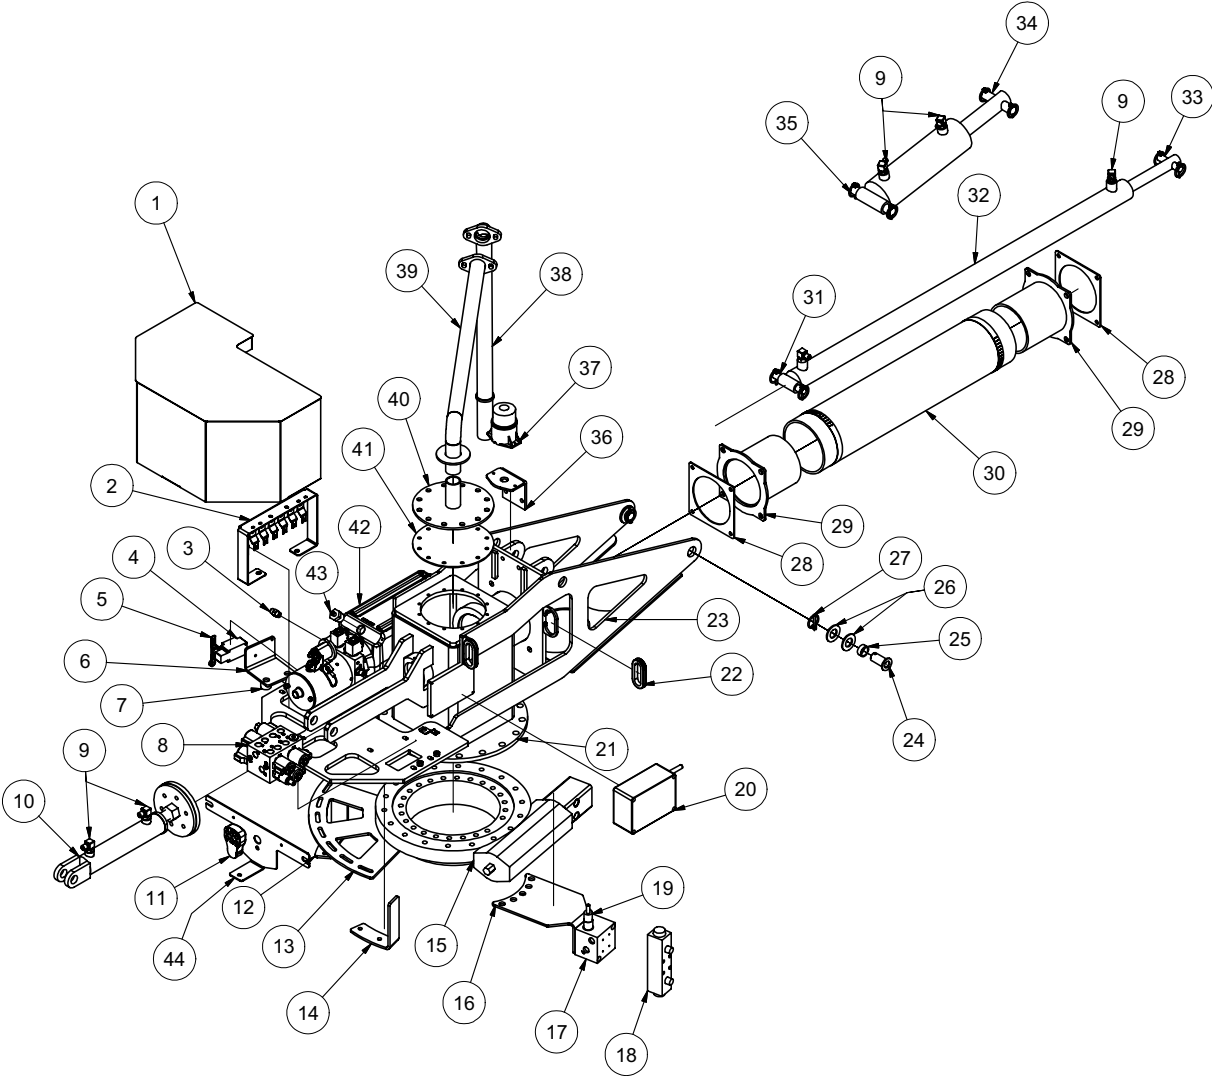

TURRET

BOOM HYDRAULIC ROTATION

ITEM	QTY	PART #	DESCRIPTION
1	1	8043090	BOOM GUARD
2	1	8041601	PUMP HYD. 12V 6QT
3	1	T403018	REDUCER 12MP-4MJ
4	2	T400037	UNION 6MB-6MJ
5	1	8043674	BOOM MANIFOLD
	4	8043584	3-WAY VALVE
6	1	8043639	BRACKET BOOM ELECTRONICS
7	1	8041914	BOOM - RC RECEIVER 6-RELAY
*		8042427	BOOM - RC RECEIVER 8-RELAY
8	1	8042432	LIMIT SWITCH ADJ LOWER
9	1	8042426	RC TRANSMITTER (w/GRAPHIC)
*	1	X200006	BOOM WIRING HARNESS
*	1	8041911-1	RUBBER 6-BUTTON PAD
*	1	8041922	DECAL OVERLAY
*		8042428	RC TRANSMITTER 8-BUTTON (w/GRAPHIC)
10	1	8042431	LIMIT SWITCH (LEVER NOT INCLUDED)
11	1	8042360	BOOM - LIMIT SWITCH BRACKET
12	2	8042376	BOOM - LIMIT SWITCH BRACKET SPACER
13	1	8042357	BOOM - ROTATION STOP BRACKET
14	1	8042359	BOOM - ROTATION STOP BRACKET (OPP)
15	1	8042351	BOOM - ROTATION STOP BASE PLATE
16	1	8042231	SLEW DRIVE - ASSEMBLY
*	3	T500020	FITTING, GREASE. 125 STRAIGHT (2 FITTINGS IN INNER, 1 IN OUTER RING)
17	1	8041974	VALVE MANIFOLD BOOM HYD. ROT.
18	1	8041971	VALVE DIRECTIONAL BOOM HYD. ROT.
19	1	8042344	TANK - BOOM HYD. MANIFOLD MTG PLATE
20	1	8041973	VALVE RELIEF BOOM HYD ROT.
21	1	8042240	BOOM - TURRET WELDMENT
22	2	U340050	PIN LINCH 3/16" X 1 9/16"
23	4	U200170	WASHER, FLAT 1"
24	2	8042101	BUSHING BRONZE 1.25" X 1.00" X .50" LG
25	2	8042124	BOOM - TURRET PIVOT PIN
26	2	8041988	BOOM - FLANGE GASKET
27	2	8041958	BOOM - FLEX HOSE ADAPTER WELDMENT
28	1	8043678	HOSE AG SUCTION 6-30
	2	8042104	HOSE CLAMP 6IN T-BOLT
29	1	8042350	BOOM - EXT. CYLINDER PIN
	2	U340050	PIN LINCH 3/16" X 1 9/16"
30	4	T401270	ELBOW, 90 1/2" MB - 3/8" MJ
31	1	8030359	CYLINDER, HYD 3" X 20' VAC'S
	1	8043782	HYD. HOSE EXTEND 6-77 ST-90
	1	8043783	HYD. HOSE RETRACT 6-114 ST-90
32	1	8042122	BOOM - EXT. CYLINDER BASE PIN
	2	U340050	PIN LINCH 3/16" X 1 9/16"
33	1	8041977	BOOM - PIVOT CYLINDER BASE PIN
	2	U340050	PIN LINCH 3/16" X 1 9/16"
34	1	8042887	ADJUSTABLE CLEVIS - BOOM
35	1	8030359	BOOM - CYLINDER SHORT BASE END
36	1	8041990	BOOM - PIVOT CYLINDER ROD PIN
37	1	8041932	BOOM - TURRET STROBE LIGHT PLATE
38	1	8043139	STROBE LIGHT
39	1	8045080	BOOM CABLE TUBE VERTICAL WELDMENT
40	1	8043245	BOOM CABLE TUBE WELDMENT
41	1	8044553	WORK LIGHT W/ DUETSCH CONNECTOR BUILT BRACKET

BOOM MANIFOLD CAVITY IDENTIFICATION

PORT	PART#	DESCRIPTION	USED ON
1.1	8043584	3-WAY VALVE	ALL
1.2	8043584	3-WAY VALVE	ALL
1.3	8043584	3-WAY VALVE	ALL
1.4	8043584	3-WAY VALVE	ALL
5	8043587	RELIEF VALVE ADJ	ALL

TURRET

BOOM HYDRAULIC ROTATION REV. FLOW