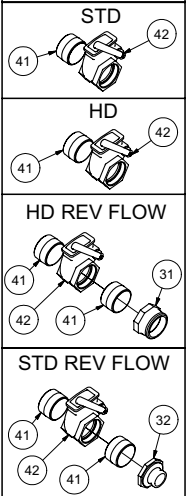

OUTLET FITTINGS