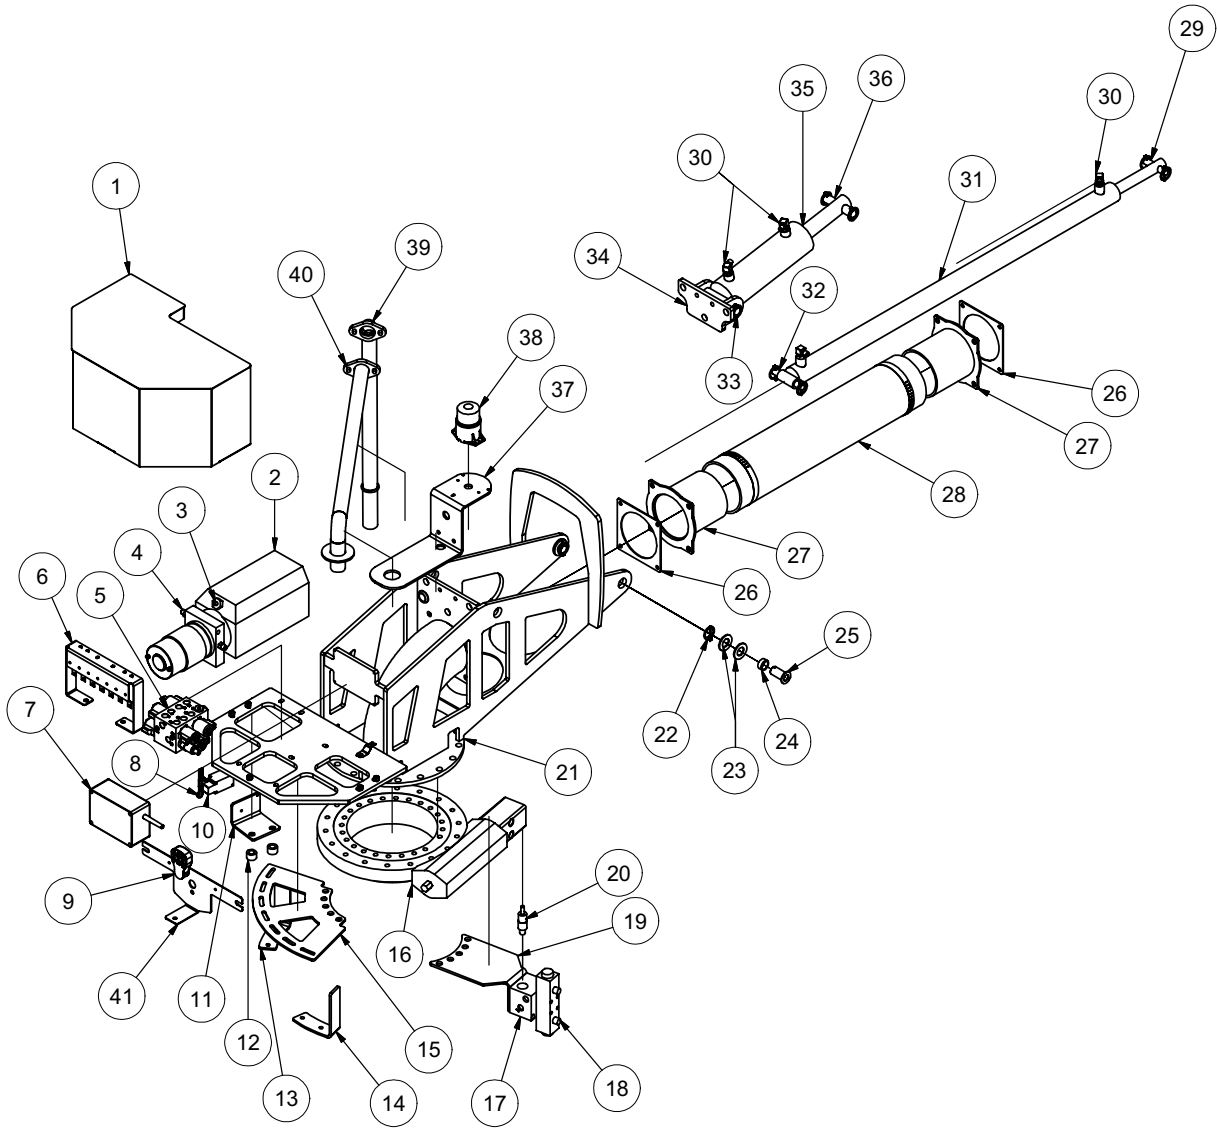

TURRET

BOOM HYDRAULIC ROTATION

TURRET

BOOM HYDRAULIC ROTATION

ITEM	QTY	PART #	DESCRIPTION
1	1	8043090	BOOM GUARD
2	1	8041601	PUMP HYD. 12V 6QT
3	1	T403018	REDUCER 12MP-4MJ
4	2	T400037	UNION 6MB-6MJ
5	1	8043674	BOOM MANIFOLD
	4	8043584	3-WAY VALVE
6	1	8043639	BRACKET BOOM ELECTRONICS
7	1	8041914	BOOM - RC RECEIVER 6-RELAY
*		8042427	BOOM - RC RECEIVER 8-RELAY
8	1	8042432	LIMIT SWITCH ADJ LOWER
9	1	8042426	RC TRANSMITTER (w/GRAPHIC)
*	1	X200006	BOOM WIRING HARNESS
*	1	8041911-1	RUBBER 6-BUTTON PAD
*	1	8041922	DECAL OVERLAY
*		8042428	RC TRANSMITTER 8-BUTTON (w/GRAPHIC)
10	1	8042431	LIMIT SWITCH (LEVER NOT INCLUDED)
11	1	8042360	BOOM - LIMIT SWITCH BRACKET
12	2	8042376	BOOM - LIMIT SWITCH BRACKET SPACER
13	1	8042357	BOOM - ROTATION STOP BRACKET
14	1	8042359	BOOM - ROTATION STOP BRACKET (OPP)
15	1	8042351	BOOM - ROTATION STOP BASE PLATE
16	1	8042231	SLEW DRIVE - ASSEMBLY
*	3	T500020	FITTING, GREASE. 125 STRAIGHT (2 FITTINGS IN INNER, 1 IN OUTER RING)
17	1	8041974	VALVE MANIFOLD BOOM HYD. ROT.
18	1	8041971	VALVE DIRECTIONAL BOOM HYD. ROT.
19	1	8042344	TANK - BOOM HYD. MANIFOLD MTG PLATE
20	1	8041973	VALVE RELIEF BOOM HYD ROT.
21	1	8042240	BOOM - TURRET WELDMENT
22	2	U340050	PIN LINCH 3/16" X 1 9/16"
23	4	U200170	WASHER, FLAT 1"
24	2	8042101	BUSHING BRONZE 1.25" X 1.00" X .50" LG
25	2	8042124	BOOM - TURRET PIVOT PIN
26	2	8041988	BOOM - FLANGE GASKET
27	2	8041958	BOOM - FLEX HOSE ADAPTER WELDMENT
28	1	8043678	HOSE AG SUCTION 6-30
	2	8042104	HOSE CLAMP 6IN T-BOLT
29	1	8042350	BOOM - EXT. CYLINDER PIN
	2	U340050	PIN LINCH 3/16" X 1 9/16"
30	4	T401270	ELBOW, 90 1/2" MB - 3/8" MJ
31	1	8030359	CYLINDER, HYD 3" X 20' VAC'S
	1	8043782	HYD. HOSE EXTEND 6-77 ST-90
	1	8043783	HYD. HOSE RETRACT 6-114 ST-90
32	1	8042122	BOOM - EXT. CYLINDER BASE PIN
	2	U340050	PIN LINCH 3/16" X 1 9/16"
33	1	8041977	BOOM - PIVOT CYLINDER BASE PIN
	2	U340050	PIN LINCH 3/16" X 1 9/16"
34	1	8042887	ADJUSTABLE CLEVIS - BOOM
35	1	8030359	BOOM - CYLINDER SHORT BASE END
36	1	8041990	BOOM - PIVOT CYLINDER ROD PIN
37	1	8041932	BOOM - TURRET STROBE LIGHT PLATE
38	1	8043139	STROBE LIGHT
39	1	8045080	BOOM CABLE TUBE VERTICAL WELDMENT
40	1	8043245	BOOM CABLE TUBE WELDMENT
41	1	8044553	WORK LIGHT W/ DUETSCH CONNECTOR BUILT BRACKET