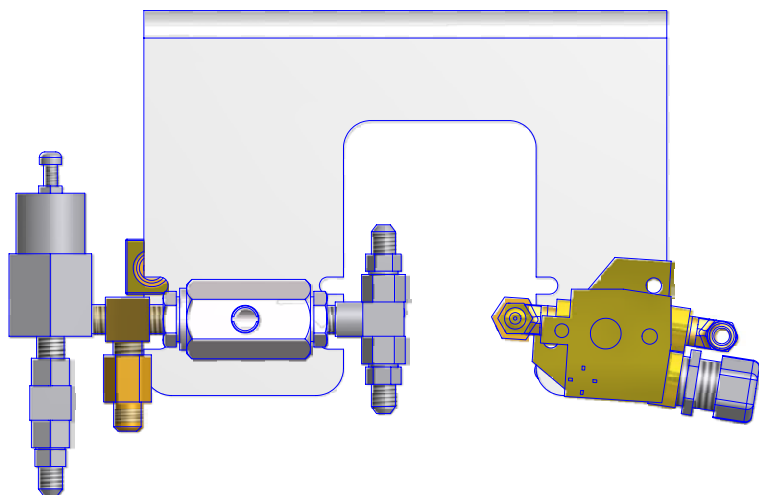

Compressor Assembly

072010-E

VACASSY221

Compressor Assembly

Compressor Assembly

Compressor Assembly

ITEM	QTY	PART NO.	DESCRIPTION
1	1	8044503	BRACKET AIR COMPRESSOR REGULATOR BLOWOFF AND BYPASS SOL
2	1	8044569	VALVE REGULATOR COMPRESSOR
3	1	T402034	TEE, 1/4MP 1/4MP 1/4MP
4	4	T400020	UNION 4MJ - 4MP
5	2	T421010	NIPPLE, CLOSE 1/4MP
6	2	8044667	VALVE SHUTTLE 1/4FP 1/4FP 1/4FP
7	1	8044570	VALVE BLOWDOWN COMPRESSOR
8	2	T400110	UNION 4FP - 4MJ
9	2	T402038	TEE, 4MJ 4MJ 4MP
10	1	8044544	ORIFICE 4MJ -4FJ .062"
11	1	8044542	VALVE SOLENOID AIR 3-WAY ROSS
12	1	X000113	1/2" STRAIN RELIEF CONNECTOR
13	1	8044286	COMPRESSOR MOUNTING BRACKET
14	1	8044457	COMPRESSOR AIR FILTER BRACKET
15	1	8044743	COMPRESSOR (POWERTECH MODEL)
16	1	8043047	ELBOW RUBBER COMPRESSOR INTAKE
17	1	8043049	COMPRESSOR AIR FILTER HSG
	1	8042977	FILTER, AIR ELEMENT
18	1	8044747	HOSE ASSY VAC 4-13" ST-ST
19	1	8044748	HOSE ASSY VAC 4-13" ST-90
20	1	8044745	HOSE ASSY VAC 4-20" ST-90
21	1	8044746	HOSE ASSY VAC 4-10" ST-90
22	1	8043841	HOSE ASSY VAC 4-25" ST-ST
23	1	8044750	HOSE ASSY VAC 1 1/2-25" ST-ST
24	1	8044744	HOSE ASSY VAC 4-76" ST-ST
25	1	8044761	HOSE ASSY VAC 12-24" ST-ST
26	1	8046730	HOSE ASSY VAC 4-33" ST-ST
27	1	8044749	HOSE ASSY VAC 4-23 1/2" ST-90
28	1	8043659	SWITCH TEMP OIL COMP 165F
29	1	T401095	ELBOW, 90 1/4"MB - 1/4"MJ
30	1	8044264	VALVE, INLINE CHECK 1/8P
31	1	T421008	1/8" CLOSE NIPPLE
32	1	T401230	ELBOW, 90 1/4"MB X 1/4"MJ
33	1	T401341	ELBOW, 3/4MB - 3/4MJ
34	1	8044263	ELBOW, 1/8MP X 1/4MJ W/CHECK AND ORIFICE
35	2	T400580	UNION, 1 1/2MP - 1 1/2MJ
36	1	T402219	TEE, 1 1/2FP - 1/2FP - 1 1/2FP