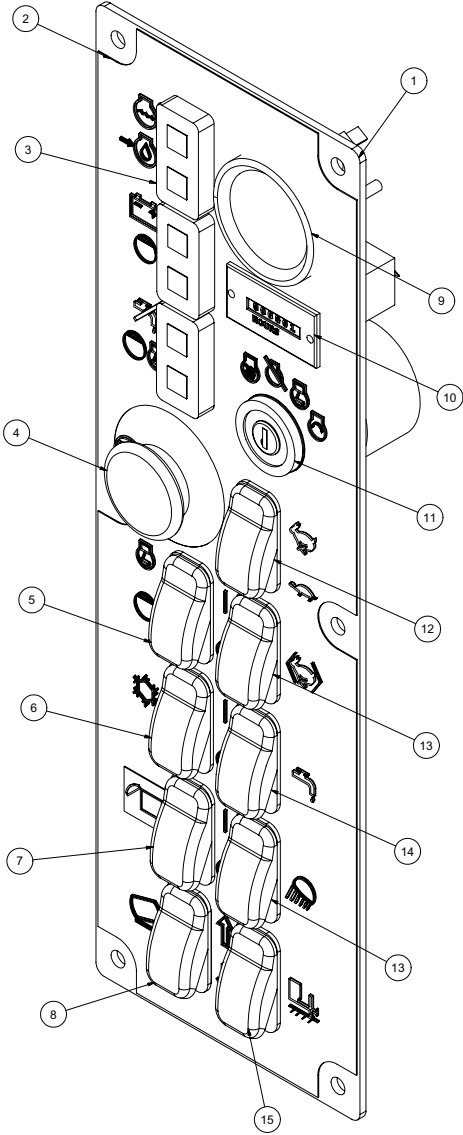

Electrical Control Bracket

071808

VACASSY550

Electrical Control Bracket

ITEM	QTY	PART NO.	DESCRIPTION
1	1	X000213	BUSSMAN VEC
2	1	8031231	SWITCH, DELAY RELAY
3	1	X000240	RELAY TIME 15 SECOND
4	1	8043129	CONTROL PANEL - HARNESS MTG PLATE
5	1	X400050	BATTERY, 31-MHD WORKAHOLIC
6	2	8043742	BATTERY HOLD DOWN ROD ASSY
7	1	8043800	FUSE HOLDER AMG
8	1	8050016	BATTERY HOLD DOWN
*	1	X200005	HARNESS VAC CONTROL
*	1	X300218	BATTERY GROUND CABLE
*	4	X300181	BATTERY HOT CABLE

* NOT SHOWN

Control Panel

Control Panel

ITEM	QTY	PART NO.	DESCRIPTION
1	1	8043128	CONTROL PANEL - MAIN PLATE
2	1	J200031	DECAL - CONTROL PANEL
3	3	X000260	LIGHT LED DUAL PANEL
4	1	X000280	E-STOP
5	1	X000273	ROCKER SWITCH SPST (ON) NONE -OFF
6	1	X000272	ROCKER SWITCH DPST (ON) NONE -ON
7	1	X000272	ROCKER SWITCH DPST (ON) NONE - ON
8	1	X000274	ROCKER SWITCH DPDT (ON) OFF (ON)
9	1	X100001	FUEL GAUGE
10	1	X000300	HOURMETER
11	1	8030458	IGNITION SWITCH
12	1	X000271	ROCKER SWITCH DPST ON - ON
13	2	X000270	ROCKER SWITCH SPST ON -OFF
14	1	X000270	ROCKER SWITCH SPST ON -OFF
	1	X000271	ROCKER SWITCH DPST ON -ON
15	1	X000290	ROCKER SWITCH PLUG
	1	X000274	ROCKER SWITCH DPDT (HYD. JACK OPTION)
*	1	8030829	KEY, IGNITION - KUBOTA