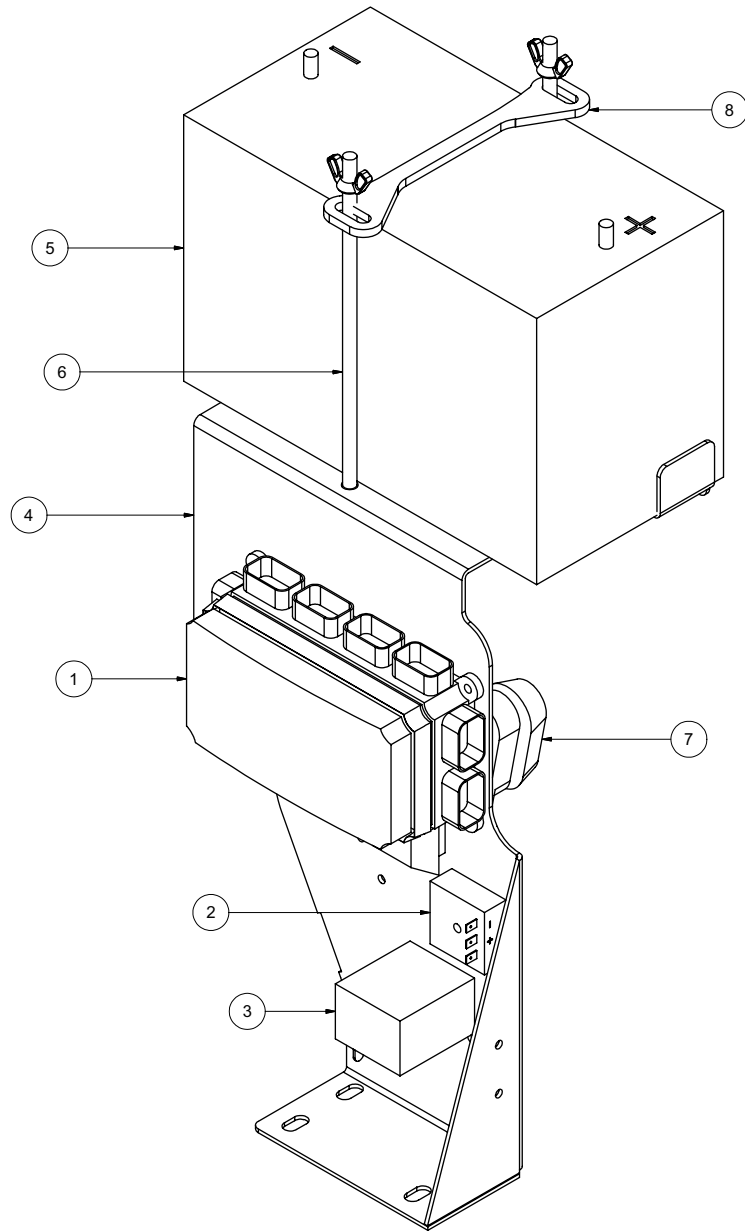

Electrical Control Bracket

071808

VACASSY550

Electrical Control Bracket

ITEM	QTY	PART NO.	DESCRIPTION
1	1	X000213	BUSSMAN VEC
2	1	8031231	SWITCH, DELAY RELAY
3	1	X000240	RELAY TIME 15 SECOND
4	1	8043129	CONTROL PANEL - HARNESS MTG PLATE
5	1	X400050	BATTERY, 31-MHD WORKAHOLIC
6	2	8043742	BATTERY HOLD DOWN ROD ASSY
7	1	8043800	FUSE HOLDER AMG
8	1	8050016	BATTERY HOLD DOWN
*	1	X200005	HARNESS VAC CONTROL
*	1	X300218	BATTERY GROUND CABLE
*	4	X300181	BATTERY HOT CABLE