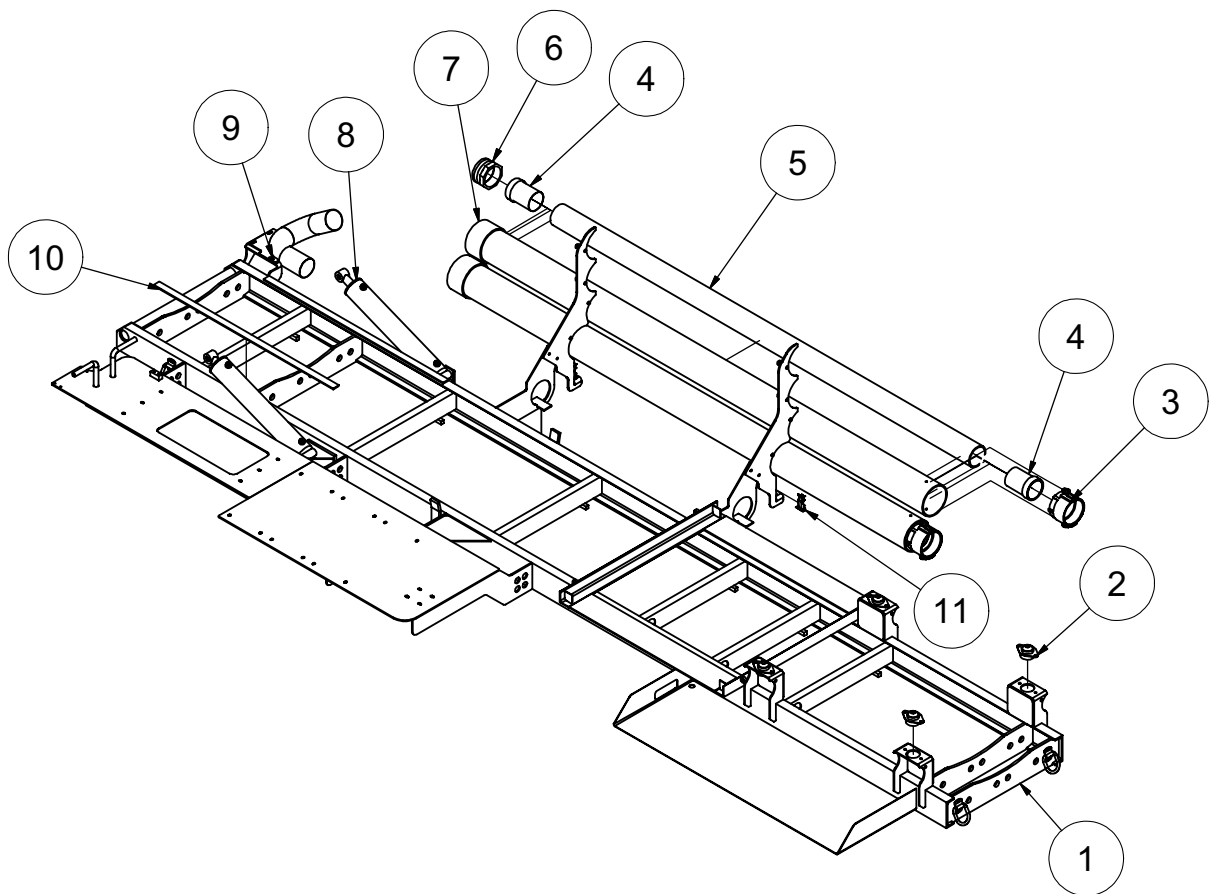

Skid Assembly

V800HD/V1200HD SADDLE TANKS

ITEM	QTY	PART #	DESCRIPTION
1	1	8044331	V800HD SKID-WELDMENT
	1	8044545	V1200HD SKID-WELDMENT
2	4	8030904	ISOLATOR 840LB.
	4	U000560	SCREW, HC 3/8-16 X 3"
	4	8030389	WASHER, SNUBBLING
	4	U120110	NUT, LOCK 3/8"
	8	U000420	SCREW, HC 3/8-16 X 1"
	24	U200060	WASHER, FLAT 3/8"
	8	U210060	WASHER, LOCK 3/8"
	8	U100060	NUT, HEX 3/8-16
3	10	8040240	U-BOLT MOUNTING BLOCK
4	10	8040038	U-BOLT, 1/2-13 X 10"LG - 1 5/8"GAP GR.8
	10	8040038-1	WASHER, 1/2"
	10	8040038-2	NUT, 1/2-20
5	15	8042812	GROMMET 2"ID3"OD1/4"WOG TRAILER SLOT MODEL
6	2	8044390	WATER TANK ANGLE HOLDER
7	2	8044408	AIR FILTER PULL UP BAR
8	1	8044410	LADDER WELDMENT
9	2	8041376	PLASTIC STRIP, 1/4" X 1 1/2" X 30'
	6	U030015	SCREW SOCKET FLAT HEAD 1/4-20 X 3/4"
10	1	8044451	EXHAUST ELBOW TANK PIVOT 4"
11	1	8045513	HOSE REEL BRACKET EXT. WELMENT (OPTIONAL JETTER)
12	1	8045536	JETTER CONTROL PLATE WELDMENT (OPTIONAL JETTER)

Skid Assembly

V1200