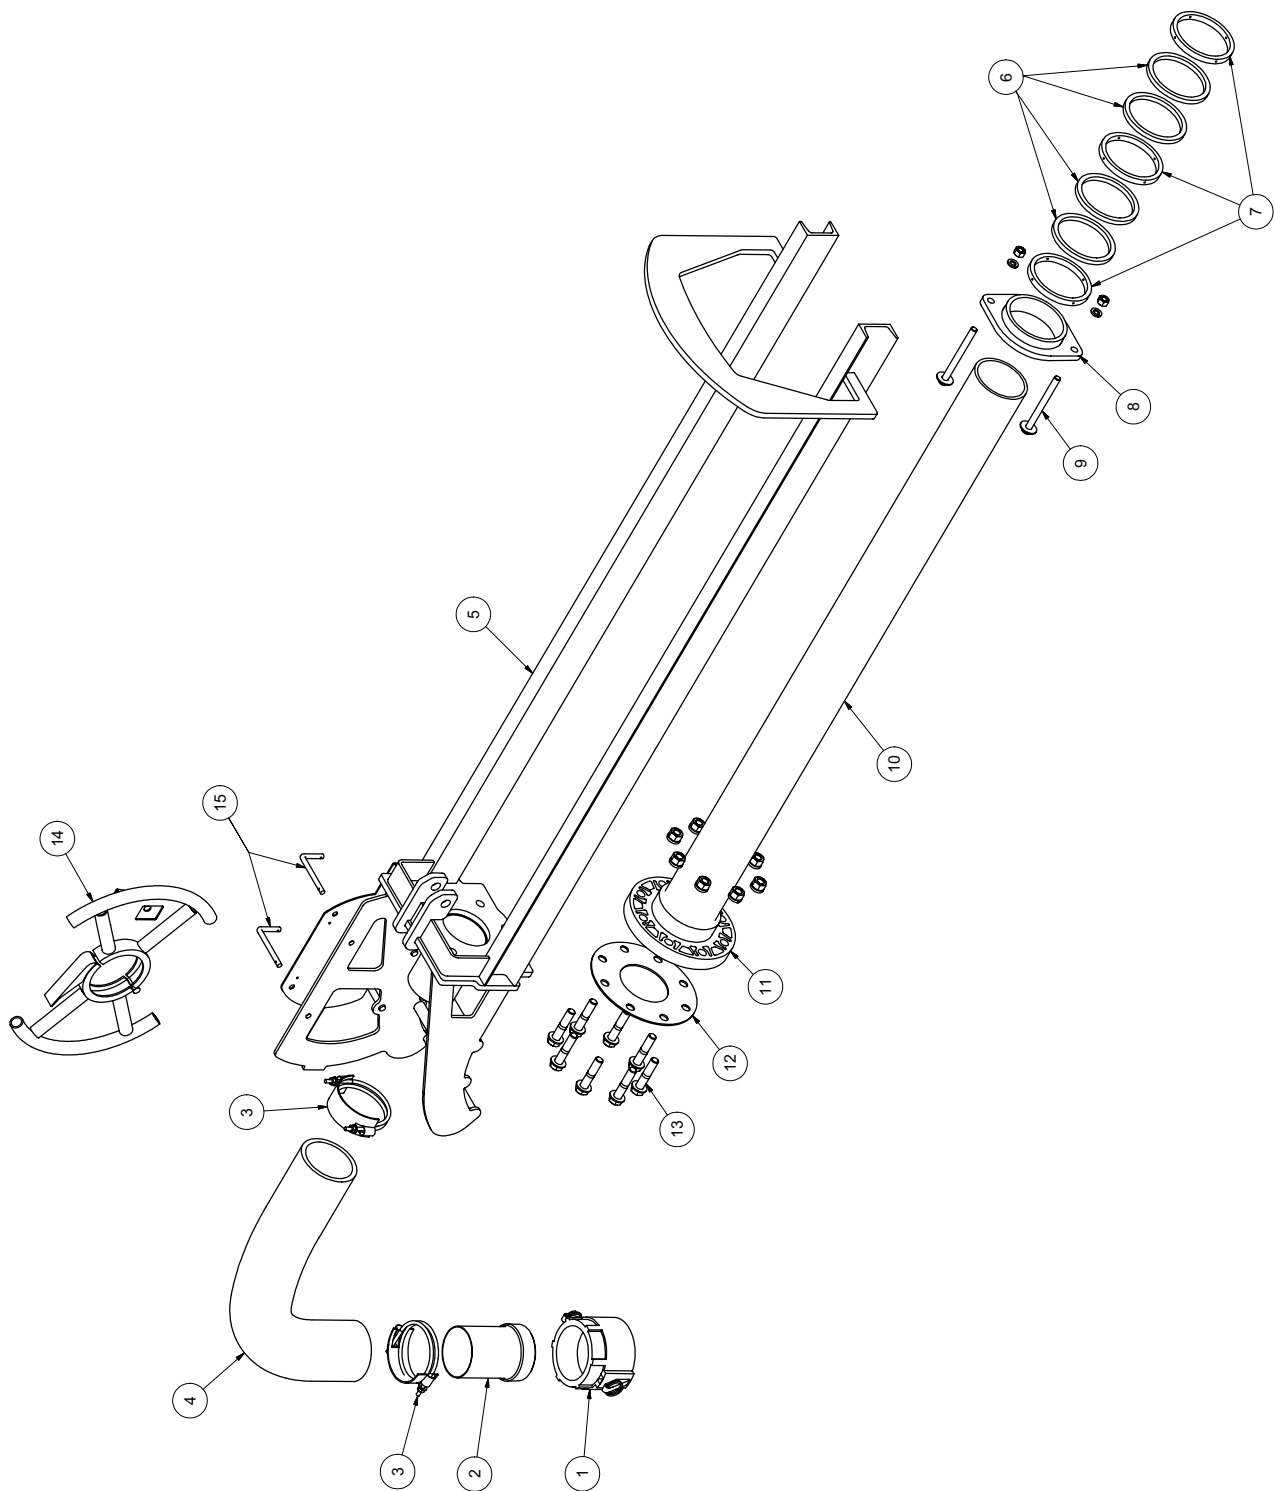

PIVOT ARM

BOOM

ITEM	QTY	NUMBER	DESCRIPTION
1	1	8041950	PIVOTARM
2	6	U200170	WASHER FLAT 1.0"
3	2	8042101	BUSHING BRONZE 1.25"X1.00"X0.50" PLN
4	10	U340050	PIN LINCH 3/16 X 1-9/16
5	2	8042124	PIN
6	2	8041883	BUSHING BRONZE 1.25"X1.00"X0.63" FLG
7	2	8041986	GLIDE SHEET
8	16	U030015	SCREW SFH .250-20 X .750
9	8	W000050	ROLLER
11	8	U120151	NUT, NYLON LOCK .750-16
12	12	U000440	SCREW HC .375-16 X 1.25
13	2	U200600	WASHER FLAT 3/8"
14	1	8041956	CYLINDER RETAINER
15	2	U210060	WASHER LOCK 3/8"
16	2	U100060	NUT HEX .375-16
17	1	T500100	GREASE FITTING
18	2	U001040	SCREW HC .500-13X6.50
19	2	U200100	WASHER FLAT 1/2"
20	2	8030226	WHEEL
21	2	U200100	WASHER FLAT 1/2"
22	2	U200100	WASHER FLAT 1/2"
23	2	U120120	NUT LOCK .500-13
24	1	8044560	CRADLE, V500 (11 1/4")
	1	8043769	CRADLE, V800-V1200 (8 3/8")

EXTENSION ARM

BOOM