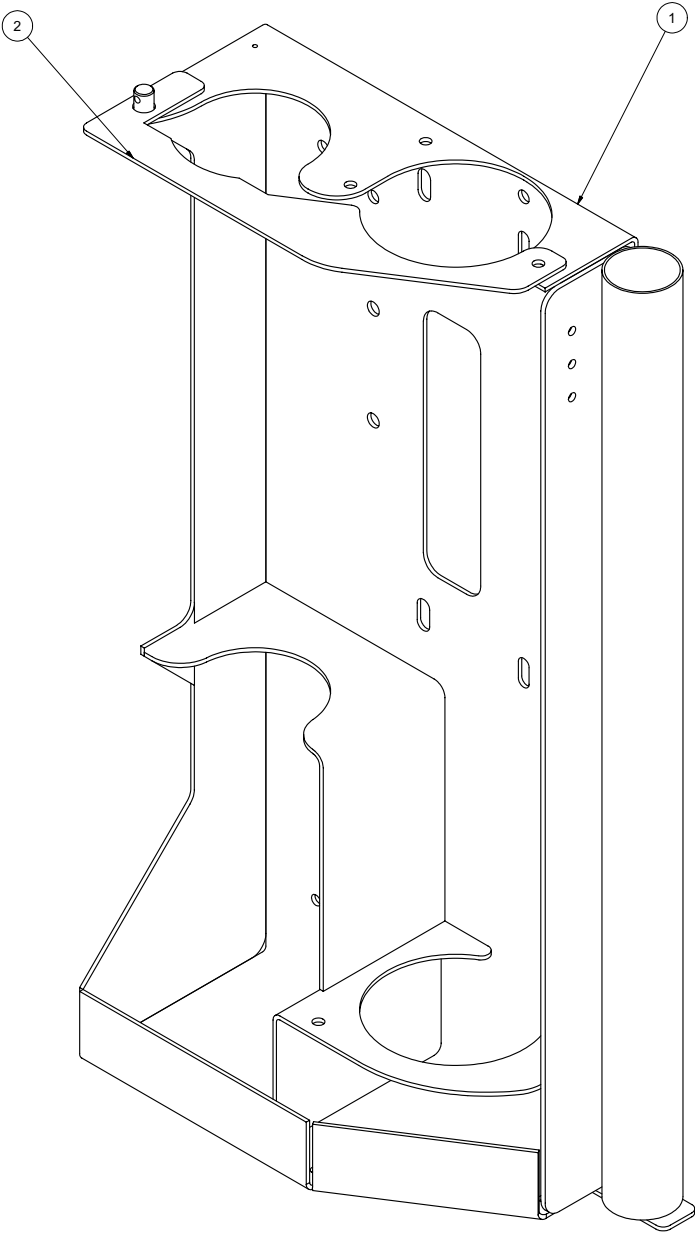

Tool Rack Assembly

HD