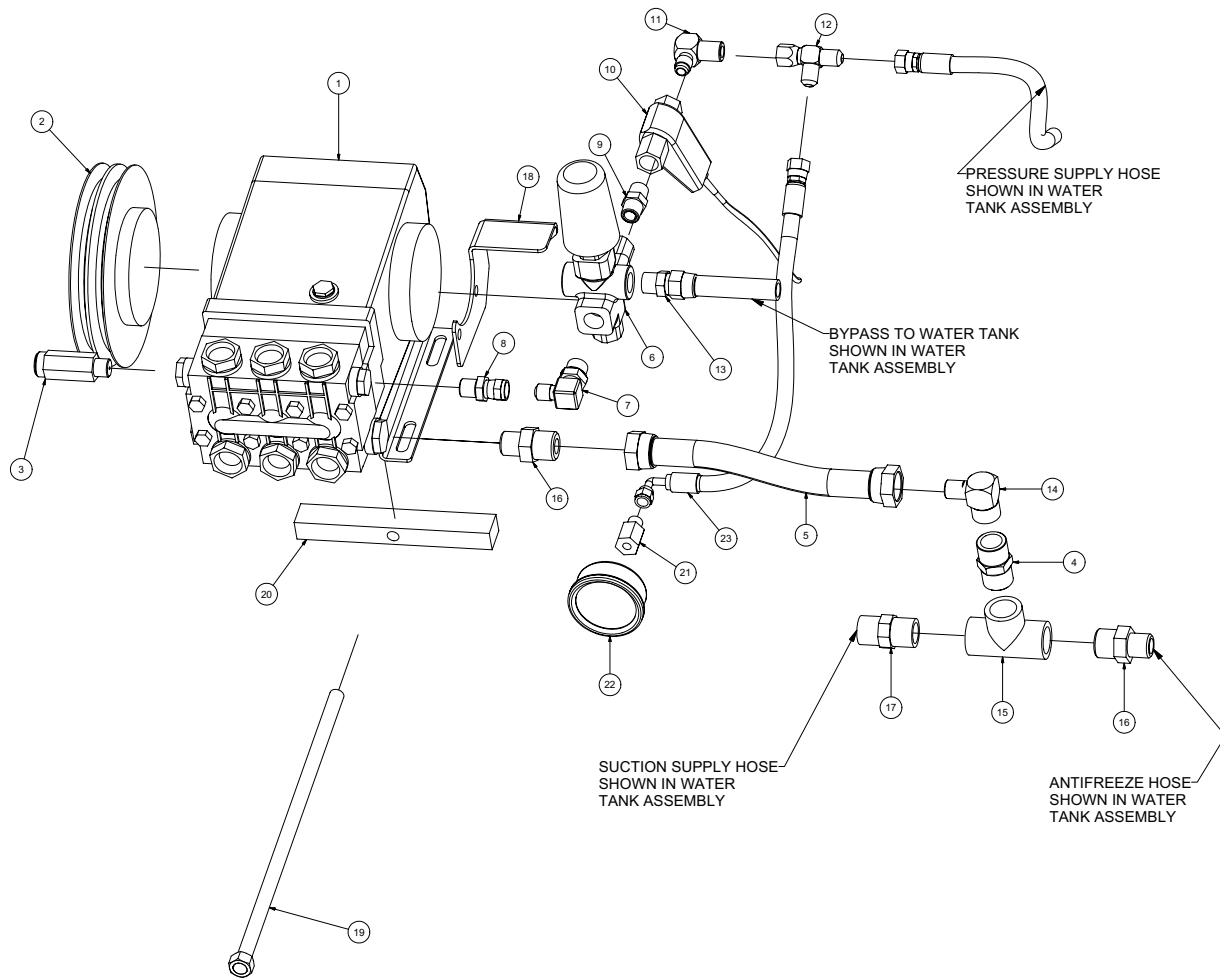

*Quantities vary by blower.

Water Pump Assembly

TS2021

Water Pump Assembly

TS2021

ITEM	QTY	PART NO.	DESCRIPTION
1	1	8031279	WATER PUMP
	4	U000420	SCREW, HC 3/8"-16 X 1"
	4	U210060	WASHER, LOCK 3/8"
	4	U200600	WASHER, FLAT 3/8"
2	1	8030961	WATER PUMP CLUTCH
	1	U410094	KEY 5/16" X 5/16" X 1 3/8"
3	1	8030340	SAFETY RELIEF VALVE 6GPM
4	1	T400080	REDUCER 12MP-8MJ
5	1	8040972	HOSE VAC PUSH 12-8 1/2
	2	8030525	FITTING, HOSE #12FJ PUSH LOCK
6	1	8040177	VALVE, UNLOADER, PULSAR 3
7	1	T401140	ELBOW, 90 1/2"MP-1/2"MJ
8	1	T401125	REDUCER, 3/8MP-1/2FJ
9	1	T400805	UNION, 3/8 MP - 3/8 MP
10	1	8031267	FLOW SWITCH
11	1	T401102	ELBOW, 90 6MJ-6MP
12	1	T402153	TEE 6MJ 6MJ 6FJ
13	1	T400030	REDUCER, 6MP 8MJ
14	1	T401160	ELBOW, 90 3/4 MJ - 1/2 MJ
15	1	T402160	TEE, 3/4FP-3/4FP-3/4FP
16	2	T400080	REDUCER, 12MP 8MJ
17	1	T400100	UNION, 12MP 12MJ
18	1	8043859	WATER PUMP FILTER BRACKET
19	1	8040751	ROD TIGHTENER WELD'T
20	1	8040893	TENSIONER BLOCK, ADJUSTING
21	1	T400110	UNION, 1/4FP-1/4MJ
22	1	8030372	WATER PRESSURE GAUGE 1/4NPT
23	1	8044125	HOSE VAC PUMP TO GAUGE 4-24 ST-90
*	2	8041803	BELT, AX 47 (67/73HP)
	2	8034157	BELT, AX 39 (36HP)
	2	8041082	BELT, AX 48 (99HP COMP 1025 CFM)
	2	8040876	BELT, AX 45 (49HP)