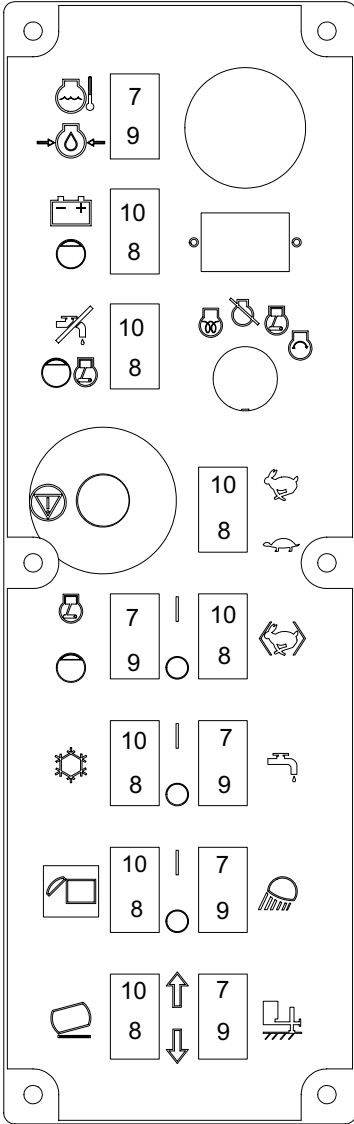

Electrical Control Bracket

071808

VACASSY550

Electrical Control Bracket

ITEM	QTY	PART NO.	DESCRIPTION
1	1	X000213	BUSSMAN VEC
2	1	8031231	SWITCH, DELAY RELAY
3	1	X000240	RELAY TIME 15 SECOND
4	1	8043129	CONTROL PANEL - HARNESS MTG PLATE
5	1	X400050	BATTERY, 31-MHD WORKAHOLIC
6	2	8043742	BATTERY HOLD DOWN ROD ASSY
7	1	8043800	FUSE HOLDER AMG
8	1	8050016	BATTERY HOLD DOWN
*	1	X200005	HARNESS VAC CONTROL
*	1	X300218	BATTERY GROUND CABLE
*	4	X300181	BATTERY HOT CABLE

* NOT SHOWN

Control Panel

Control Panel

ITEM	QTY	PART NO.	DESCRIPTION
1	1	8043128	CONTROL PANEL - MAIN PLATE
2	1	J200031	DECAL - CONTROL PANEL
3	3	X000260	LIGHT LED DUAL PANEL
4	1	X000280	E-STOP
5	1	X000273	ROCKER SWITCH SPST (ON) NONE -OFF
6	1	X000272	ROCKER SWITCH DPST (ON) NONE -ON
7	1	X000272	ROCKER SWITCH DPST (ON) NONE - ON
8	1	X000274	ROCKER SWITCH DPDT (ON) OFF (ON)
9	1	X100001	FUEL GAUGE
10	1	X000300	HOURMETER
11	1	8030458	IGNITION SWITCH
12	1	X000271	ROCKER SWITCH DPST ON - ON
13	2	X000270	ROCKER SWITCH SPST ON -OFF
14	1	X000270	ROCKER SWITCH SPST ON -OFF
	1	X000271	ROCKER SWITCH DPST ON -ON
15	1	X000290	ROCKER SWITCH PLUG
	1	X000274	ROCKER SWITCH DPDT (HYD. JACK OPTION)
*	1	8030829	KEY, IGNITION - KUBOTA