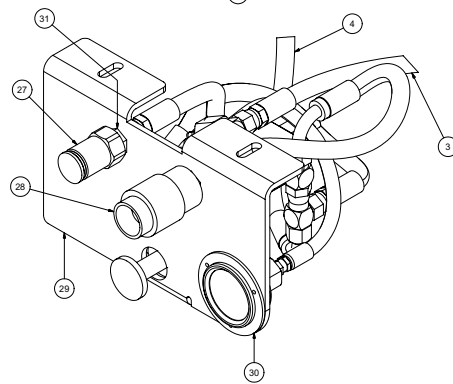

Auxillary Hydraulics

67/73 HP

010810-E

VACASSY955

Auxillary Hydraulics

67/73 HP

ITEM	QTY	PART	DESCRIPTION
1	1	8031176	AUX. HYD PUMP
2	1	T401300	ELBOW 90 DEG 5/8"MB - 1/2"MJ
3	1	8041868	SUPPLY HOSE ASSY VAC 8-130 ST-ST
4	1	8041869	RETURN HOSE ASSY VAC 8-100 ST-90
5	1	8041143	HYDRAULIC TANK
6	1	T400800	UNION, HEX 12MP - 12MP
7	1	T700080	FILTER, HYD ASSY
	1	T700090	FILTERELEMENT
8	2	T405065	PLUG, 3/4"MP
9	1	2050068	CAP ASSY HYD TANK
10	1	T720115	GUAGE, SIGHT, HYD OIL
11	1	8011058	SUCTION STRAINER 100 MESH
12	1	8043963	HOSE FITTING 1"NPT - 1" HOSE BARB
13	2	8044011	CLAMP T-BOLT 150
14	1	8044010	SUCTION HOSE VAC HYDSUC 16-28
15	1	8043964	ELBOW, 45DEG 1"HB - 3/4"MB
16	1	T404020	UNION, 1/2"MP - 1/2"MP
17	1	8041829	RELIEF VALVE
18	1	T402120	TEE, 1/2"MJ - 1/2"MP - 1/2"MJ
19	2	T402155	TEE, 1/2"FJ - 1/2"MJ - 1/2"MJ
20	2	T400700	REDUCER, 1/2"FJ - 1/4"MJ
21	1	T401140	ELBOW, 1/2"MP - 1/2"MJ
22	1	T000200	SELECTOR VALVE
23	2	T400040	UNION, 1/2"MP - 1/2"MJ
24	1	T402159	TEE, 1/2"MP - 1/2"FP - 1/2"MP
25	3	8041492	HOSE ASSY VAC 8-18 ST-90
26	1	8041494	HOSE ASSY VAC 4-18 ST-90
27	1	8030662	Q.D. MALE DRIPLESS 1/2"
28	1	8030663	Q.D. FEMALE DRIPLESS 1/2"
29	1	8041149	AUX HYD CONSOLE - MTG PLATE
30	1	HM00092	PRESSURE GUAGE
31	2	T400396	BULKHEAD, 1/2"MP - 1/2"MJ
32	1	T401160	ELBOW 90 DEG 3/4"MNPT - 1/2"MJ
*	1	J200002	DECAL SHEET

* NOT SHOWN