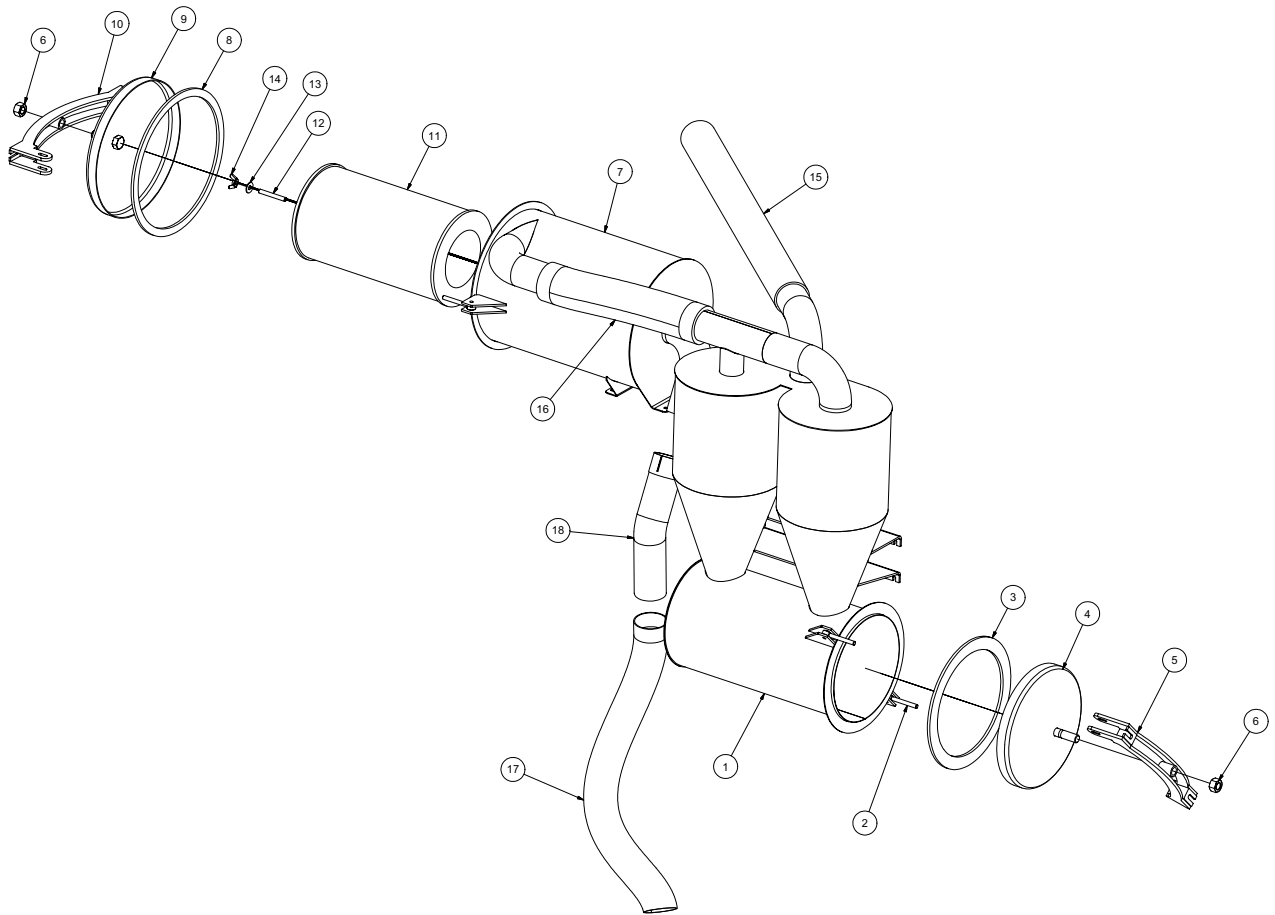

HD Reverse Flow Filtration

1025

111108

VACASSY363

HD Reverse Flow Filtration

1025

ITEM	QTY	PART #	DESCRIPTION
1	1	8044137	HD CYCLONE SEPERATOR HOUSING - REVERSE FLOW
	2	U000580	SCREW,HC 3/8"-16X3.50
	8	U200600	WASHER,FLAT 3/8"
	2	U210061	NUT,HEX NYLOCK 3/8"-16
	4	8041593	EYEBOLT 1/2"-13X6.00
	4	8041594	HANDLE, WING 1/2"-13
3	1	8041612	HD CYCLONE SEAL - REVERSE FLOW
4	1	8041402	HD CYCLONE DOME DOOR - REVERSE FLOW
5	1	8041552	HD CYCLONE DOOR LATCH - REVERSE FLOW
	1	U200170	WASHER, FLAT 1"
6	2	U120060	NUT, HEX NYLOCK 1"-8
7	1	8044138	HD AIR FILTER HOUSING - REVERSE FLOW
	2	U000580	SCREW,HC 3/8"-16X3.50
	8	U200600	WASHER,FLAT 3/8"
8	1	8041613	HD AIR FILTER SEAL - REVERSE FLOW
9	1	8041387	HD AIR FILTER DOME DOOR - REVERSE FLOW
10	1	8041554	HD AIR FILTER DOOR LATCH - REVERSE FLOW
	1	U200170	WASHER, FLAT 1"
11	1	8031293	HDAIR FILTER ELEMENT
12	1	8040302	THREADED ROD, AIR FILTER HSG
13	1	U200100	WASHER,FLAT 1/2"
14	1	U130080	NUT, WING 1/2"-13
15	1	8042951	(V500) TANK TO CYCLONE HOSE AG SUCTION 4-58
	1	8044488	(V800) TANK TO CYCLONE HOSE AG SUCTION 4-66
	2	8042606	CLAMP HOSE T-BOLT 450
16	1	8042931	CYCLONE TO AIR FILTER HOSE AG SUCTION 4-26
	2	8042606	CLAMP HOSE T-BOLT 450
17	1	8042951	(V500) AIR FILTER TO U-PIPE AG SUCTION 4-58
	1	8044489	(V500) U-PIPE TO HEADER PIPE AG SUCTION 4-75
	1	8044511	(V800) AIR FILTER TO VACUUM BREAK AG SUCTION 4-36
	1	8041741	(V800) VACUUM BREAK TO HEADER PIPE AG SUCTION 4-72
	4	8042606	CLAMP HOSE T-BOLT 450
18	1	8043528	ELBOW 30 DEG 4"ID-OD
	1	8030400	CLAMP BAND 4"