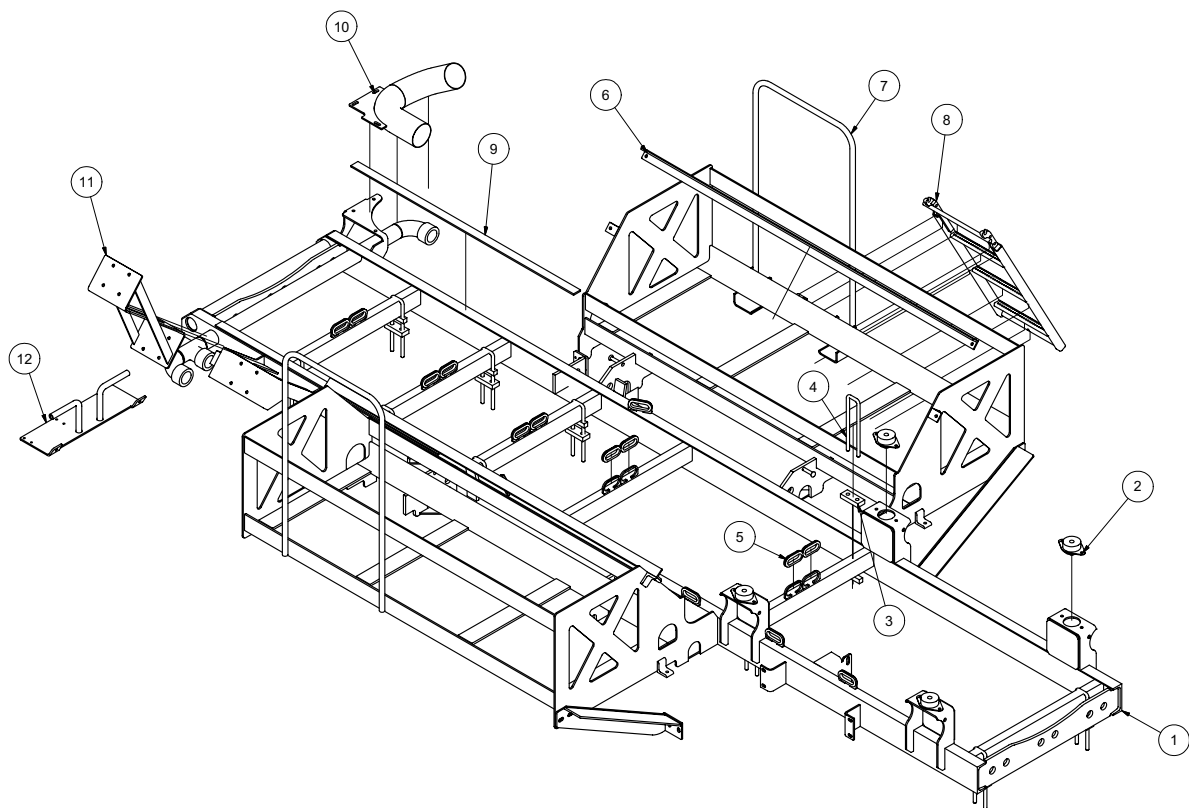

Skid Assembly

V800HD/V1200HD SADDLE TANKS

Skid Assembly

V800HD/V1200HD SADDLE TANKS

ITEM	QTY	PART #	DESCRIPTION
1	1	8044331	V800HD SKID-WELDMENT
	1	8044545	V1200HD SKID-WELDMENT
2	4	8030904	ISOLATOR 840LB.
	4	U000560	SCREW, HC 3/8-16 X 3"
	4	8030389	WASHER, SNUBBLING
	4	U120110	NUT, LOCK 3/8"
	8	U000420	SCREW, HC 3/8-16 X 1"
	24	U200060	WASHER, FLAT 3/8"
	8	U210060	WASHER, LOCK 3/8"
	8	U100060	NUT, HEX 3/8-16
3	10	8040240	U-BOLT MOUNTING BLOCK
4	10	8040038	U-BOLT, 1/2-13 X 10"LG - 1 5/8"GAP GR.8
	10	8040038-1	WASHER, 1/2"
	10	8040038-2	NUT, 1/2-20
5	15	8042812	GROMMET 2"ID3"OD1/4"WOG TRAILER SLOT MODEL
6	2	8044390	WATER TANK ANGLE HOLDER
7	2	8044408	AIR FILTER PULL UP BAR
8	1	8044410	LADDER WELDMENT
9	2	8041376	PLASTIC STRIP, 1/4" X 1 1/2" X 30'
	6	U030015	SCREW SOCKET FLAT HEAD 1/4-20 X 3/4"
10	1	8044451	EXHAUST ELBOW TANK PIVOT 4"
11	1	8045513	HOSE REEL BRACKET EXT. WELMENT (OPTIONAL JETTER)
12	1	8045536	JETTER CONTROL PLATE WELDMENT (OPTIONAL JETTER)