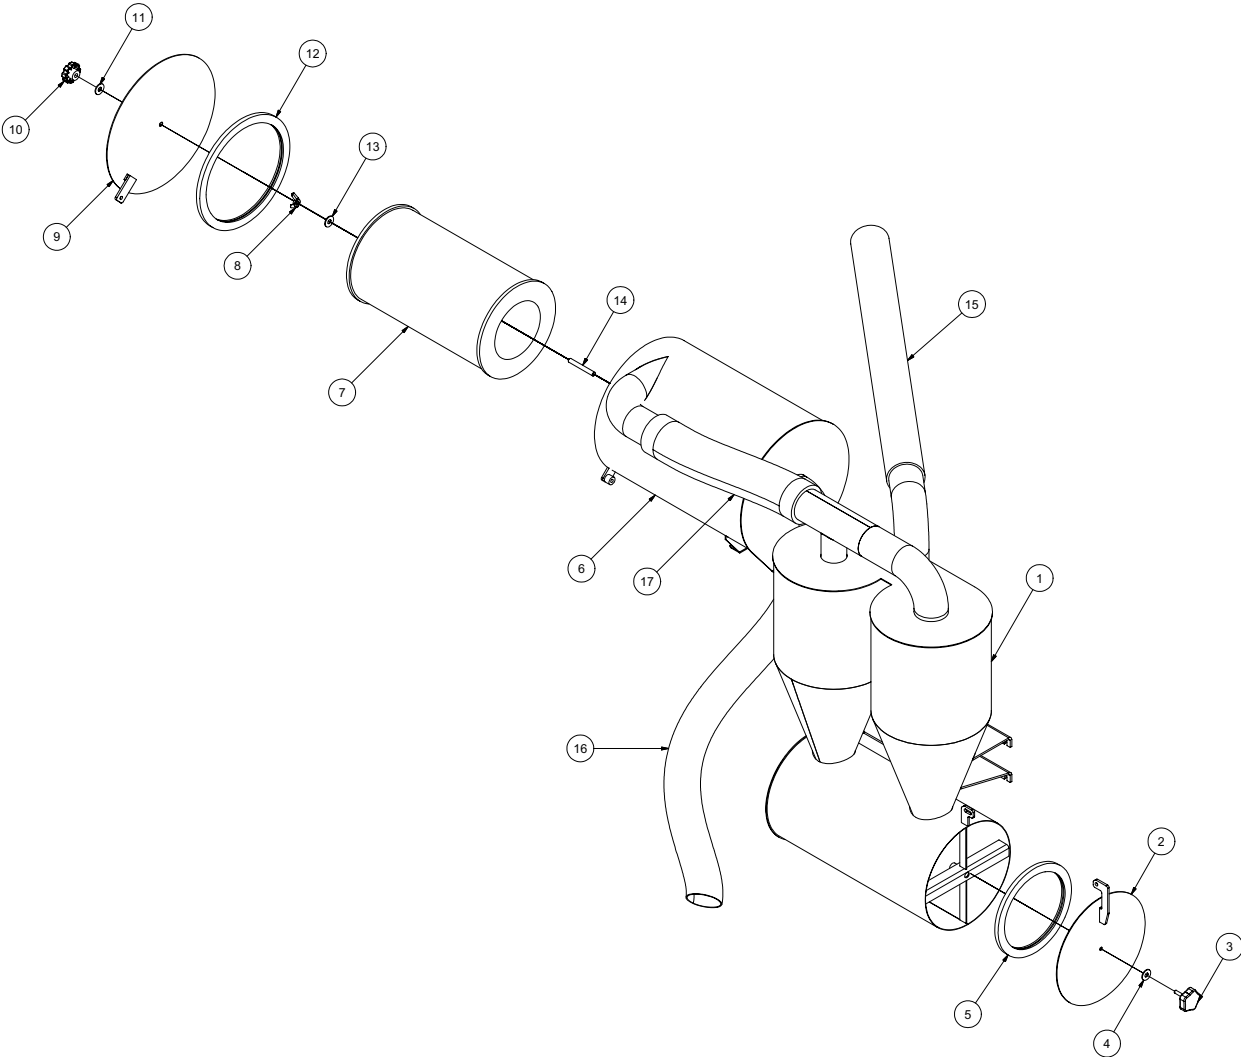

Filtration

1025

Filtration

1025

ITEM	QTY	PART #	DESCRIPTION
1	1	8040911	HD CYCLONE SEPERATOR HOUSING
	4	U000420	SCREW,HC 3/8-16X1.00
	4	U200600	WASHER,FLAT 3/8"
	4	U210061	NUT,HEX NY 3/8-16
2	1	8041272	575/1025 CYCLONE DOOR ASSY
3	1	8041197	KNOB,CYCLONE
	1	U200600	WASHER,FLAT 3/8"
	1	U210061	NUT,HEX NY 3/8-16
4	1	8041232	WASHER,RUBBER BACKED 1/2"
5	1	8041444	SEAL DOOR 575/1025 CYCLONE
6	1	8042263	AIR FILTER HOUSING 1025CFM
	4	U000420	SCREW,HC 3/8-16X1.00
	8	U200600	WASHER,FLAT 3/8"
	4	U210061	NUT,HEX NY 3/8-16
7	1	8031293	WASHABLE AIR FILTER ELEMENT
8	1	U130080	NUT,WING 1/2-13
9	1	8041541	1025 DOOR WITH TAB
	1	U000560	SCREW,HC 3/8-16X3.00
	2	U200600	WASHER,FLAT 3/8"
	1	U210061	NUT,HEX NY 3/8-16
10	1	8041218	KNOB,AIR FILTER
11	1	8041232	WASHER,RUBBER BACKED 1/2"
12	1	8041450	AIR FILTER HOUSING DOOR SEAL
13	1	U200100	WASHER,FLAT 1/2"
14	1	8040302	THREADED ROD, AIR FILTER HSG
15	1	8042951	TANK TO CYCLONE HOSE AG SUCTION 4-58
	2	8042606	CLAMP HOSE T-BOLT 450
16	1	8044130	AIR FILTER TO BLOWER HOSE AG SUCTION 4-172
	2	8042606	CLAMP HOSE T-BOLT 450
17	1	8042931	CYCLONE TO AIR FILTER HOSE AG SUCTION 4-26
	2	8042606	CLAMP HOSE T-BOLT 450