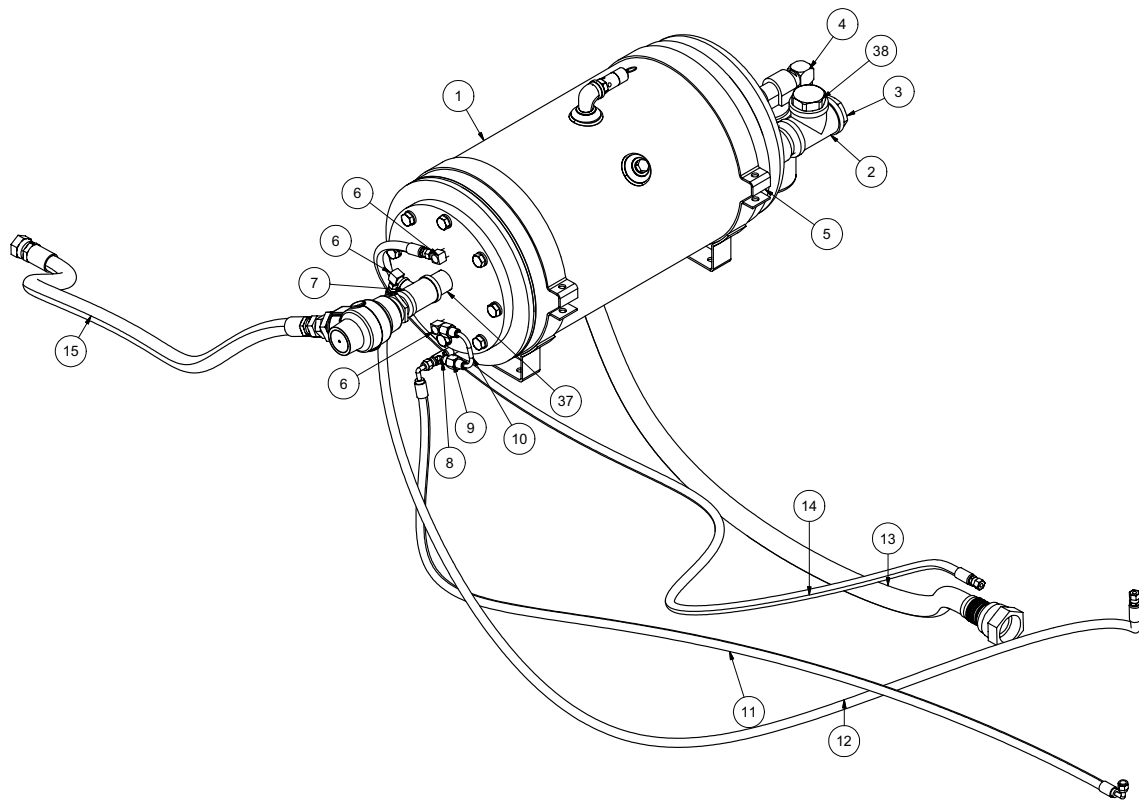

Compressor Assembly

ITEM	QTY	PART NO.	DESCRIPTION
1	1	8044503	BRACKET AIR COMPRESSOR REGULATOR BLOWOFF AND BYPASS SOL
2	1	8044569	VALVE REGULATOR COMPRESSOR
3	1	T402034	TEE, 1/4MP 1/4MP 1/4MP
4	4	T400020	UNION 4MJ - 4MP
5	2	T421010	NIPPLE, CLOSE 1/4MP
6	2	8044667	VALVE SHUTTLE 1/4FP 1/4FP 1/4FP
7	1	8044570	VALVE BLOWDOWN COMPRESSOR
8	2	T400110	UNION 4FP - 4MJ
9	2	T402038	TEE, 4MJ 4MJ 4MP
10	1	8044544	ORIFICE 4MJ -4FJ .062"
11	1	8044542	VALVE SOLENOID AIR 3-WAY ROSS
12	1	X000113	1/2" STRAIN RELIEF CONNECTOR
13	1	8044286	COMPRESSOR MOUNTING BRACKET
14	1	8044457	COMPRESSOR AIR FILTER BRACKET
15	1	8044743	COMPRESSOR (POWERTECH MODEL)
16	1	8043047	ELBOW RUBBER COMPRESSOR INTAKE
17	1	8043049	COMPRESSOR AIR FILTER HSG
	1	8042977	FILTER, AIR ELEMENT
18	1	8044747	HOSE ASSY VAC 4-13" ST-ST
19	1	8044748	HOSE ASSY VAC 4-13" ST-90
20	1	8044745	HOSE ASSY VAC 4-20" ST-90
21	1	8044746	HOSE ASSY VAC 4-10" ST-90
22	1	8043841	HOSE ASSY VAC 4-25" ST-ST
23	1	8044750	HOSE ASSY VAC 1 1/2-25" ST-ST
24	1	8044744	HOSE ASSY VAC 4-76" ST-ST
25	1	8044761	HOSE ASSY VAC 12-24" ST-ST
26	1	8046730	HOSE ASSY VAC 4-33" ST-ST
27	1	8044749	HOSE ASSY VAC 4-23 1/2" ST-90
28	1	8043659	SWITCH TEMP OIL COMP 165F
29	1	T401095	ELBOW, 90 1/4"MB - 1/4"MJ
30	1	8044264	VALVE, INLINE CHECK 1/8P
31	1	T421008	1/8" CLOSE NIPPLE
32	1	T401230	ELBOW, 90 1/4"MB X 1/4"MJ
33	1	T401341	ELBOW, 3/4MB - 3/4MJ
34	1	8044263	ELBOW, 1/8MP X 1/4MJ W/CHECK AND ORIFICE
35	2	T400580	UNION, 1 1/2MP - 1 1/2MJ
36	1	T402219	TEE, 1 1/2FP - 1/2FP - 1 1/2FP

Compressor Tank Assembly