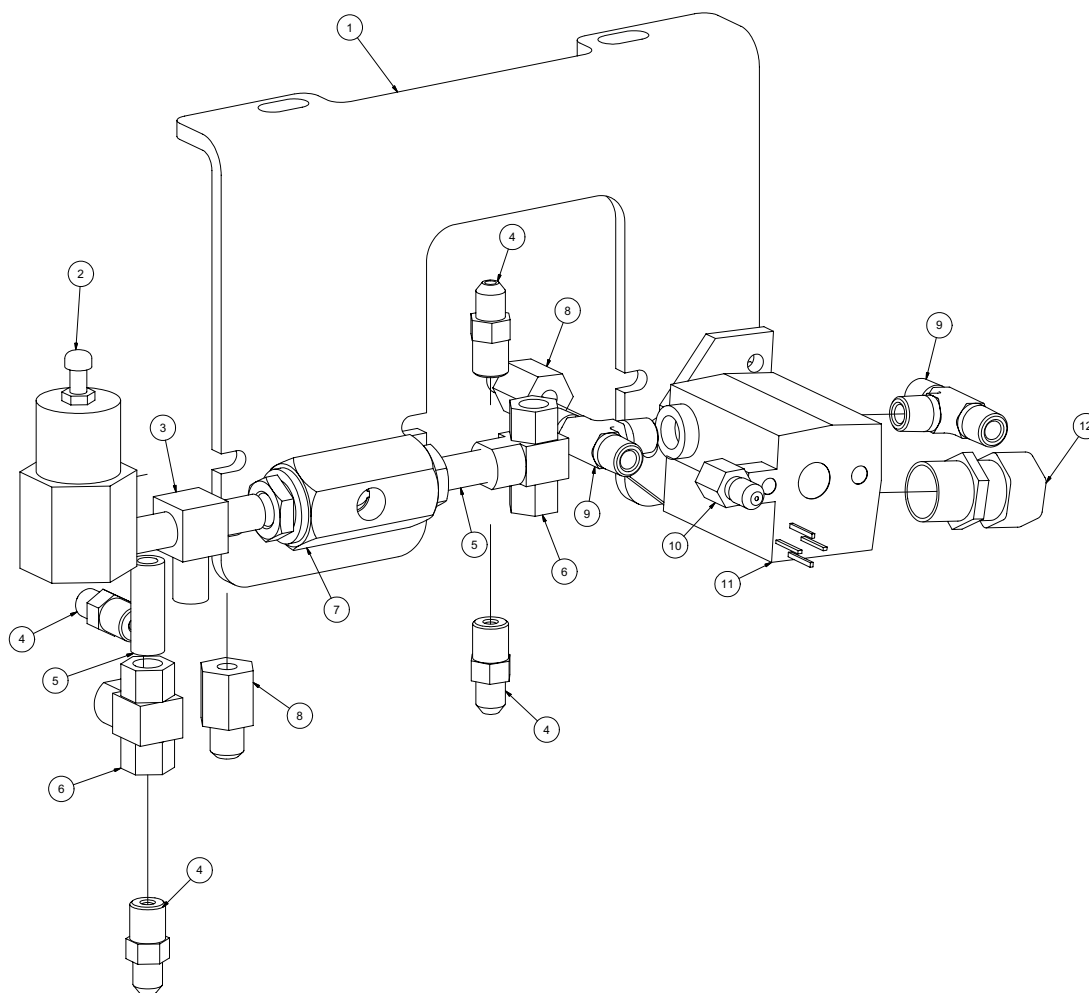

Compressor Assembly

072010-E

VACASSY221

Compressor Assembly

Compressor Assembly

Compressor Assembly

ITEM	QTY	PART NO.	DESCRIPTION
1	1	8044503	BRACKET AIR COMPRESSOR REGULATOR BLOWOFF AND BYPASS SOL
2	1	8044569	VALVE REGULATOR COMPRESSOR
3	1	T402034	TEE, 1/4MP 1/4MP 1/4MP
4	4	T400020	UNION 4MJ - 4MP
5	2	T421010	NIPPLE, CLOSE 1/4MP
6	2	8044667	VALVE SHUTTLE 1/4FP 1/4FP 1/4FP
7	1	8044570	VALVE BLOWDOWN COMPRESSOR
8	2	T400110	UNION 4FP - 4MJ
9	2	T402038	TEE, 4MJ 4MJ 4MP
10	1	8044544	ORIFICE 4MJ -4FJ .062"
11	1	8044542	VALVE SOLENOID AIR 3-WAY ROSS
12	1	X000113	1/2" STRAIN RELIEF CONNECTOR
13	1	8044286	COMPRESSOR MOUNTING BRACKET
14	1	8044457	COMPRESSOR AIR FILTER BRACKET
15	1	8044743	COMPRESSOR (POWERTECH MODEL)
16	1	8043047	ELBOW RUBBER COMPRESSOR INTAKE
17	1	8043049	COMPRESSOR AIR FILTER HSG
	1	8042977	FILTER, AIR ELEMENT
18	1	8044747	HOSE ASSY VAC 4-13" ST-ST
19	1	8044748	HOSE ASSY VAC 4-13" ST-90
20	1	8044745	HOSE ASSY VAC 4-20" ST-90
21	1	8044746	HOSE ASSY VAC 4-10" ST-90
22	1	8043841	HOSE ASSY VAC 4-25" ST-ST
23	1	8044750	HOSE ASSY VAC 1 1/2-25" ST-ST
24	1	8044744	HOSE ASSY VAC 4-76" ST-ST
25	1	8044761	HOSE ASSY VAC 12-24" ST-ST
26	1	8046730	HOSE ASSY VAC 4-33" ST-ST
27	1	8044749	HOSE ASSY VAC 4-23 1/2" ST-90
28	1	8043659	SWITCH TEMP OIL COMP 165F
29	1	T401095	ELBOW, 90 1/4"MB - 1/4"MJ
30	1	8044264	VALVE, INLINE CHECK 1/8P
31	1	T421008	1/8" CLOSE NIPPLE
32	1	T401230	ELBOW, 90 1/4"MB X 1/4"MJ
33	1	T401341	ELBOW, 3/4MB - 3/4MJ
34	1	8044263	ELBOW, 1/8MP X 1/4MJ W/CHECK AND ORIFICE
35	2	T400580	UNION, 1 1/2MP - 1 1/2MJ
36	1	T402219	TEE, 1 1/2FP - 1/2FP - 1 1/2FP