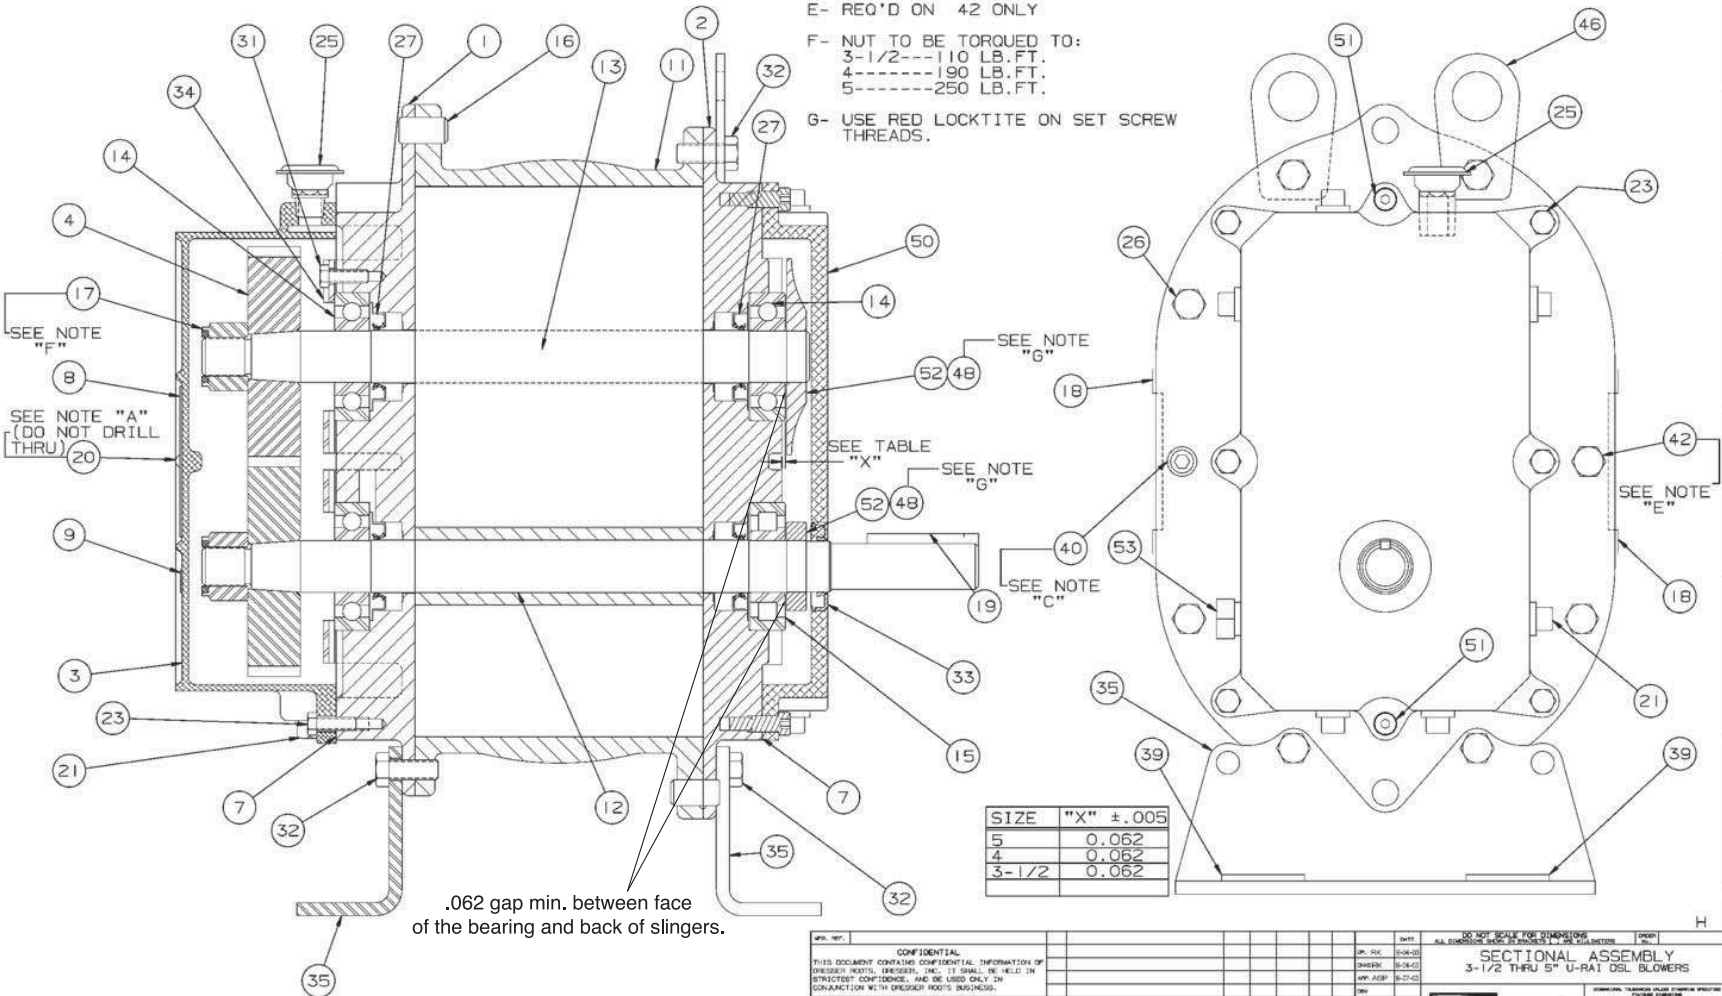

091610-E

VACASSY211

NOTES: A- INSTALL ITEM #20 (SCREW) IN ASSEMBLY
 C- 3-1/2 REQ'D SOC. HD. ON G.E. AND D.E.
 E- REQ'D ON 42 ONLY
 F- NUT TO BE TORQUED TO:
 3-1/2---110 LB.FT.
 4-----190 LB.FT.
 5-----250 LB.FT.
 G- USE RED LOCKTITE ON SET SCREW
 THREADS.