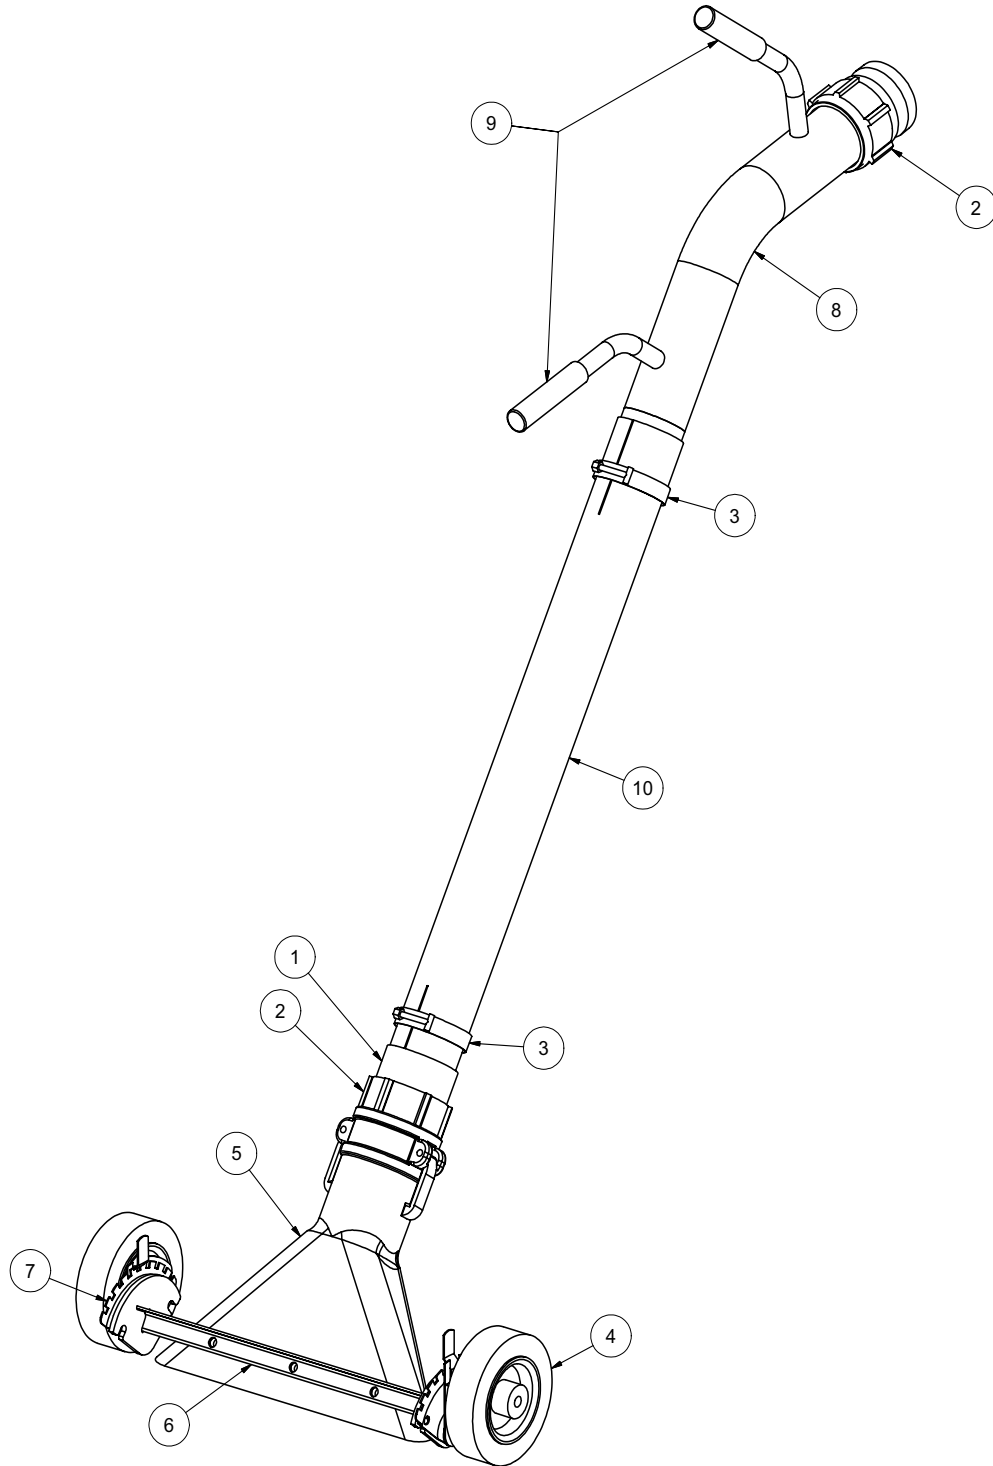

Tools

Wash Wand

Tools

Wash Wand

Item	Qty	Number	Description
	1	8030348	TOOL VAC SPRAY WAND COMPLETE
1	1	8030928	TRIGGERASSEMBLY
2	1	8030847	WAND
3	1	8031308	NOZZLE,#6 40 DEGREE FOR WAND

Tools

Lawn Sweeper 3''