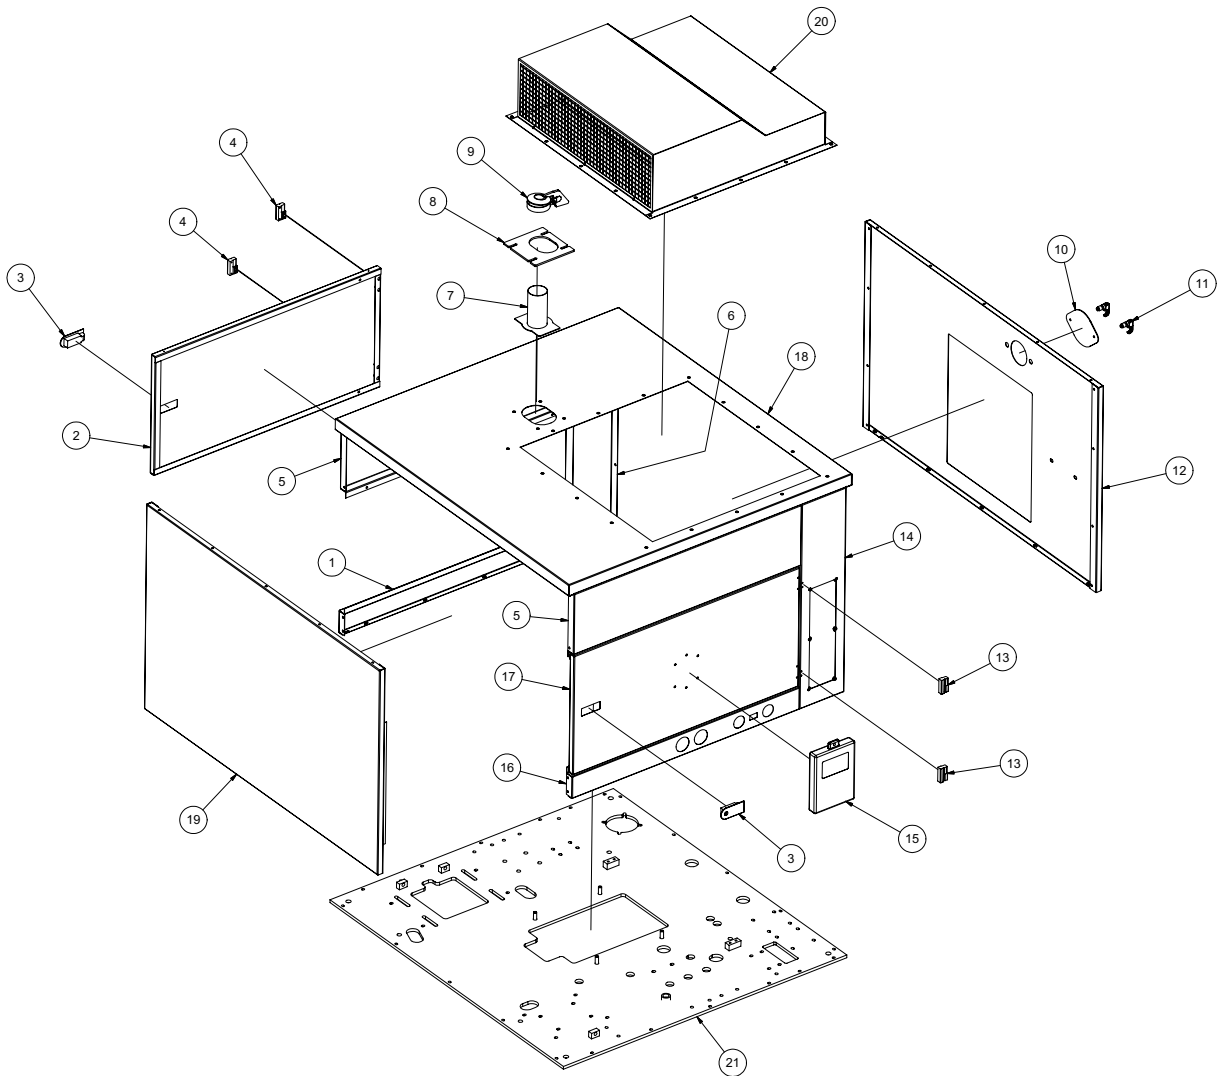

Enclosure Assembly

99HP AW

Enclosure Assembly

99HP AW

ITEM	QTY	PART #	DESCRIPTION
1	1	8044254	PANEL SIDE LOWER
2	1	8044258	DOOR PANEL
3	2	8040586	SEALED LEVER LATCH
	1	8041816	KEY DOOR SOUTHCO LATCH
4	2	8040589	OFFSET HINGE TYPE A
	8	U010010	SCREW,HSH #10-32 X 3/8"
5	2	8044257	PANEL SIDE UPPER
6	1	8043922	PANEL SIDE VERTICAL
7	2	8044538	EXHAUST PIPE
8	1	8044541	EXHAUST CLAMP PLATE
9	1	8044537	RAIN CAP 3" SILENT
10	1	8040592	RADIATOR ACCESS COVER
11	2	8040334	SWELL LATCH
	2	U120147	NUT,FLANGED LOCK 5/16-24
12	1	8044551	PANEL FRONT
13	2	8043600	OFFSET HINGE TYPE B
	8	U010010	SCREW,HSH #10-32 X 3/8"
14	1	8043614	PANEL SIDE VERTICAL CONTROL
15	1	E250210	MANUAL BOX
16	1	8044256	PANEL SIDE LOWER FOR GAUGES
17	1	8044260	PANEL DOOR FOR MANUAL BOX
18	1	8044520	PANEL TOP
19	1	8044252	PANEL REAR
20	1	8044523	AIR INLET BOX
21	1	8044242	MAIN PLATE
*	36	U000060	SCREW,HC 1/4-20X1
*	36	U000020	SCREW,HC 1/4-20X1/2
*	128	U200020	WASHER,FLAT 1/4
*	52	U120100	NUT,HEX LOCK 1/4
*	1	8041171	HANDLE
	2	U001017	SCREW,HSH 1/4-20X1.25
	2	U200020	WASHER,FLAT 1/4
	2	U120100	NUT,HEX LOCK 1/4-20
*	2	8041504	DOOR SEAL VERTICAL

* NOT SHOWN