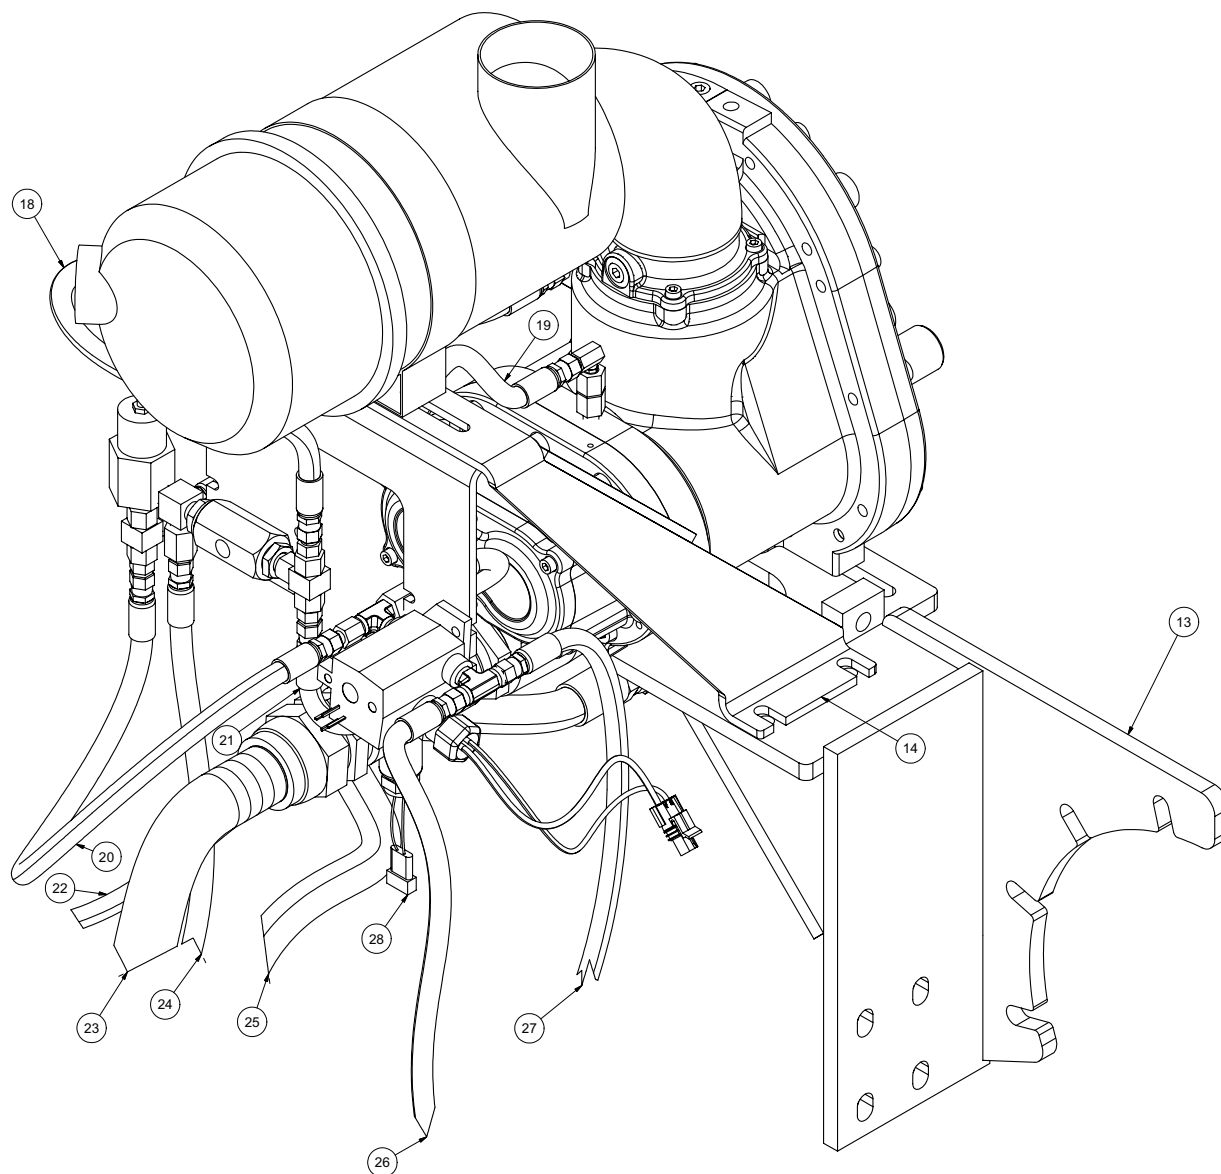

Water Pump Assembly KE24

ITEM	QTY	PART NO.	DESCRIPTION
1	1	8042352-1	PUMP CRANKCASE
2	2	8042352-2	ROLLER BEARING 33207/Q
3	2	8042352-3	O-RING D. 80,6X2,62
4		8042352-4	SHIM 0,1
		*	SHIM, 25
		*	SHIM, 0,35
5	1	8042352-5	RING ZJ45
6	1	8042352-6	OIL LEVEL INDICATOR
7	1	8042352-7	O-RING D. 39,34X2,62
8	1	8042352-8	OIL LEVEL INDICATOR SIDE BEARING COVER
9	20	8042352-9	SCREW TCEI M6X16 UNI 5931
10	1	8042352-10	O-RING D. 13,95X2,62
11	1	8042352-11	PLUG G3/8"
12	1	8042352-12	DIPSTICK
13	1	8042352-13	CRANKCASE COVER
14	1	8042352-14	O-RING D. 196,52X2,62
15	7	8042352-15	PLUG FOR D. 15 PORT
16	6	8042352-16	CONNECTING ROD SCREW
17	1	8042352-17	CRANKSHAFT
18	1	8042352-18	CRANKSHAFT KEY
19	1	8042352-19	MOTOR SIDE BEARING COVER
20	1	8042352-20	OIL SEAL 35X52X7 SPEC
21	3	8042352-21	CONNECTING ROD
22	3	8042352-22	PISTON
23	3	8042352-23	PIN D. 18X36
24	3	8042352-24	SEAL 36X47X7
25	3	8042352-25	WIPER
26	3	8042352-26	PLUNGER KE24
27	3	8042352-27	O-RING D. 11X2 SPEC
28	3	8042352-28	PLUNGER BOLT
29	1	8042352-29	PLUG G1/2"X18
30	1	8042352-30	WASHER D.1/2"
31	1	8042352-31	PLUG G1"X17
32	1	8042352-32	WASHER D.1"
33	1	8042352-33	MANIFOLD D22-24
34	3	8042352-34	OR D.50C52X1.78 KIT 2002-3-4-5-6-7-8-9-10-11
35	3	8042352-35	PACKING RETAINER D.24
36	3	8042352-36	PACKING D.24 L.P. KIT 2006-2007
37	3	8042352-37	MIDDLE RING D.24 KIT 2007
38	3	8042352-38	RESTOP RING D.24 KIT 2006-2007
39	3	8042352-39	PACKING D.24 H.P. KIT 2006-2007
40	3	8042352-40	FRONT RING D.24 KIT 2007
41	8	8042352-41	SCREW TCEI M10X110 UNI 5931
42	14	8042352-42	SCREW TCEI M10X25 UNI 5931 SPEC.
43	2	8042352-43	VALVE COVER
44	6	8042352-44	VALVE PLUG
45	6	8042352-45	BACK UP RING D.32,4X36,5X1,5
46	12	8042352-46	O-RING D.29.82X2,62 KIT 2000-2001
47	6	8042352-47	SUCTION/DELIVERY VALVE GUIDE PLATE KIT 2000-2001
48	3	8042352-48	DELIVERY VALVE SPRING KIT 2001
49	6	8042352-49	SUCTION/DELIVERY VALVE PLATE KIT 2000-2001
50	6	8042352-50	SUCTION/DELIVERY VALVE SEAT KIT 2000-2001
51	6	8042352-51	BACK UP RING D.31X35,5X1,5
52	3	8042352-52	DELIVERY VALVE ASSEMBLY KIT 2001
53	3	8042352-53	SUCTION VALVE SPRING KIT 2000
54	3	8042352-54	O-RING D.10,82X1,78
55	3	8042352-55	PLUG G1/4"X13
56	3	8042352-56	SUCTION VALVE ASSEMBLY KIT 2000
57	1	8042352-57	HYDRAULIC MOTOR FLANGE
58	6	8042352-58	SCREW TCEI M8X30 UNI 5931
59	3	8042352-59	CONNECTING ROD (COMPLETE)

Compressor Assembly

072010-E

VACASSY221