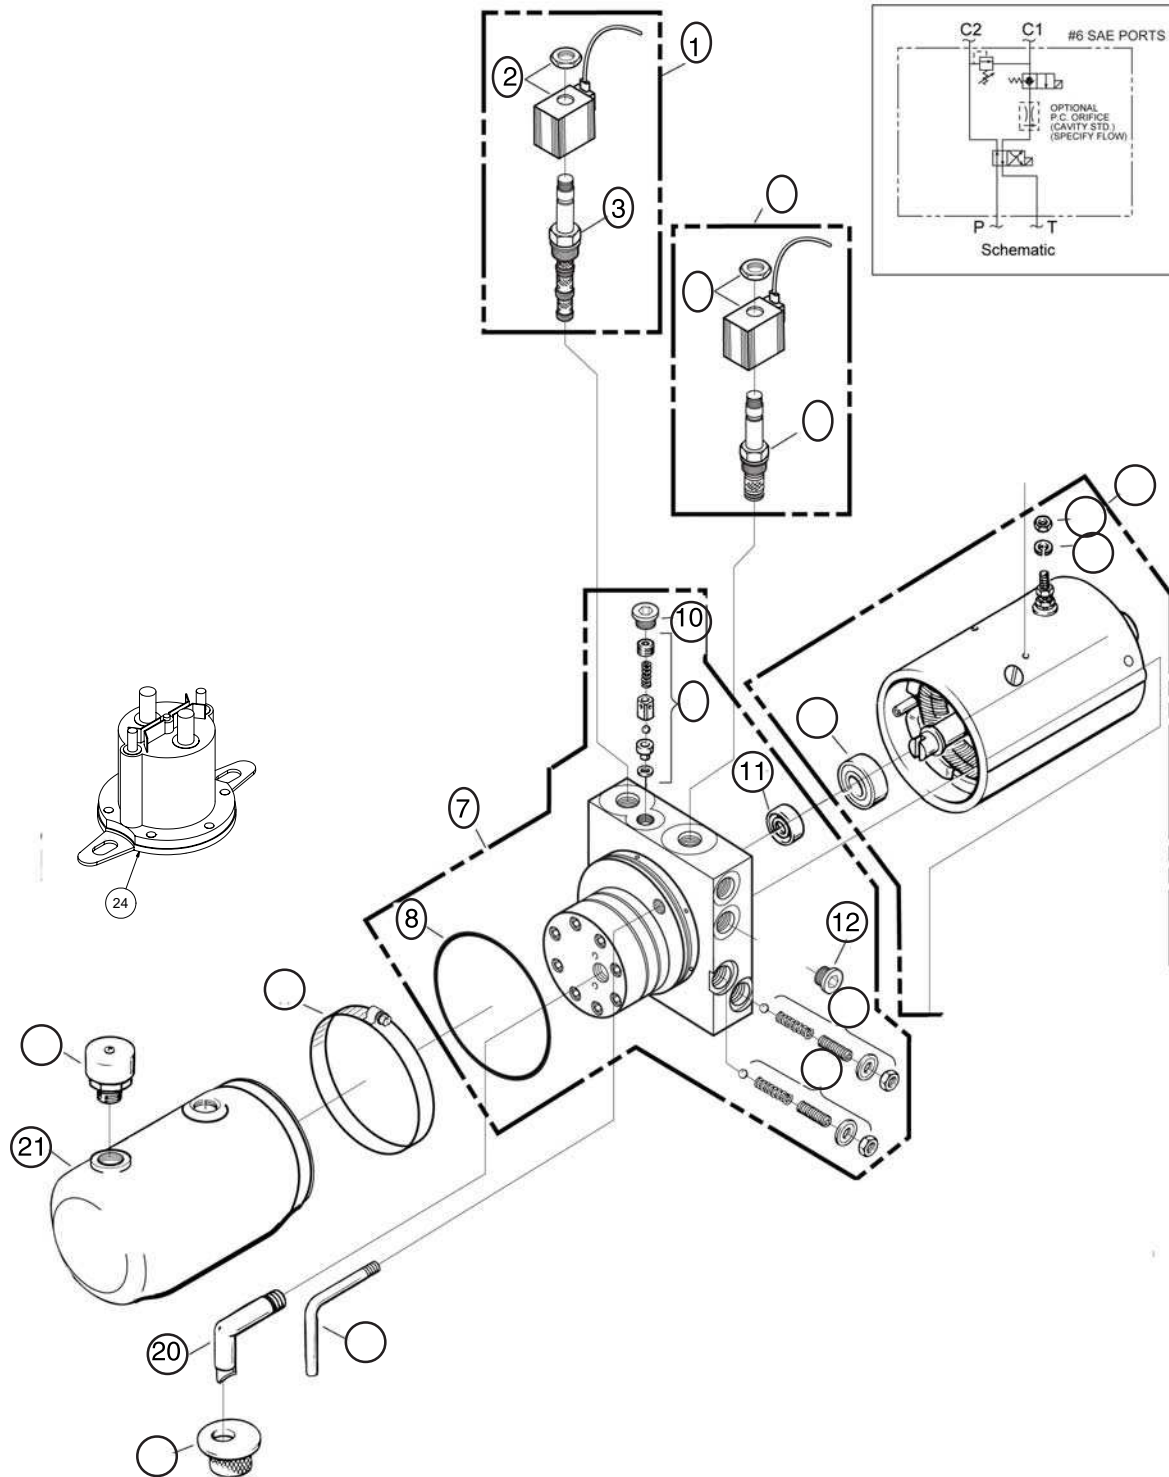

Hydraulic Pump w/ Bracket

Hydraulic Pump w/ Bracket

ITEM	QTY	NUMBER	DESCRIPTION
	1	8046300	PUMP, HYD 12V VAC 4.5QT
	2	U000420	SCREW, HC 3/8"-16 X 1"
	2	U210060	WASHER, LOCK 3/8"
	2	U200600	WASHER, FLAT 3/8"
	2	T400037	UNION 6MB - 6MJR
	2	8040973	HOSE ASSY VAC 6-20 ST-90
	2	T400391	BULKHEAD 6MP - 6MP
1	1	8046300-14	VALVE, 4-WAY - 2 POSITION
2	1	8046300-15	COIL, 10 VDC GROUNDED W/ DEUTSCH CONN
3	1	8046300-16	CARTRIDGE, 4-WAY 2 POSITION
4	1	8046300-17	VALVE, 2-WAY 2 POSITION (12V) GROUNDED
5	1	8046300-18	COIL, 10VDC 2-WAY 2 POS GRND W/DEUTSCH CONN
6	1	8046300-19	VALVE, 12V HYD 2-WAY 2 POSITION
7	1	8046300-23	PUMP ASSEMBLY
8	1	8046300-24	O-RING INDUST 3 5/8" X 3 7/8" X 1/8"
9	1	8046300-25	PARTS KIT - VALVE ASSY, POPPET/BALL CHECK
10	1	8046300-26	PLUG
11	1	8046300-27	SEAL
12	1	8046300-28	PLUG, #8 SAE
13	2	8046300-30	PARTS KIT, RELIEF VALVE
14	1	8046300-31	MOTOR, ELECTRIC 12VDC
15	1	8046300-32	BEARING, BASE MOTOR
16	1	8046300-33	NUT, HEX 5/16 -24
17	1	8046300-34	WASHER, LOCK 5/16"
	2	8046300-38	SCREW, HEX HEAD 1/4"-20 X 1 3/8"
	1	8046300-41	PLUG, 3/8"NPTF
18	1	8046300-42	TUBE, RETURN (1/8")
19	1	8046300-43	SCREEN, FILTER (SUCTION)
20	1	8046300-44	TUBE, FILTER SUCTION 3/8"NPT 90 DEG
21	1	8046300-45	6QT RESEVOIR POLY
	*	8040486-45	3QT RESEVOIR POLY
	*	8046300-48	4.5QT RESEVOIR POLY
22	1	8046300-46	PLUG, VENT 3/8"NPT
23	1	8046300-47	CLAMP, HOSE WORM GEAR (IN SERIES)
24	1	8046258	SWITCH HYD PUMP 12V
	1	X200002	HYDRAULIC PUMP WIRE HARNESS
*	1	8043499	HYDRAULIC PUMP MOUNT
		8044297	HYDRAULIC PUMP MOUNT (REVERSE FLOW)
		8045336	HYDRAULIC PUMP MOUNT (412 BLOWER)

* NOT SHOWN