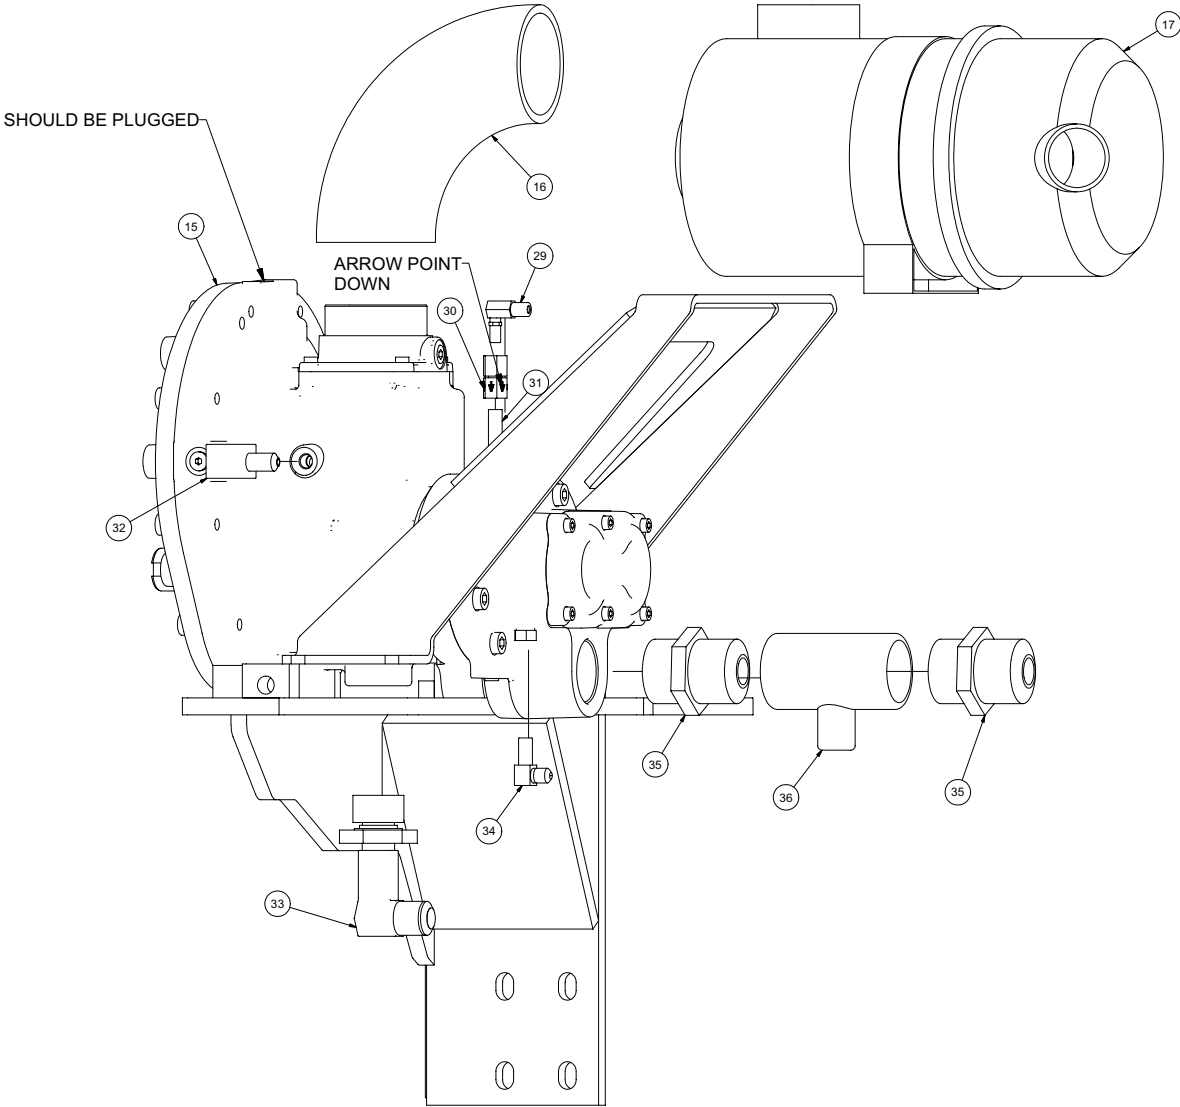

Compressor Assembly