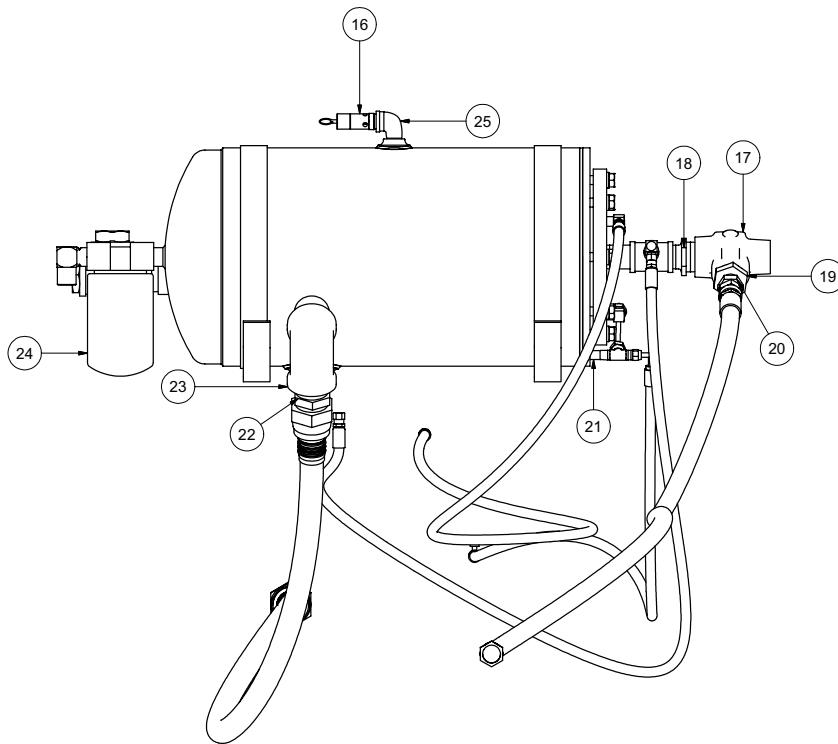

Compressor Assembly

ITEM	QTY	PART NO.	DESCRIPTION
1	1	8044503	BRACKET AIR COMPRESSOR REGULATOR BLOWOFF AND BYPASS SOL
2	1	8044569	VALVE REGULATOR COMPRESSOR
3	1	T402034	TEE, 1/4MP 1/4MP 1/4MP
4	4	T400020	UNION 4MJ - 4MP
5	2	T421010	NIPPLE, CLOSE 1/4MP
6	2	8044667	VALVE SHUTTLE 1/4FP 1/4FP 1/4FP
7	1	8044570	VALVE BLOWDOWN COMPRESSOR
8	2	T400110	UNION 4FP - 4MJ
9	2	T402038	TEE, 4MJ 4MJ 4MP
10	1	8044544	ORIFICE 4MJ -4FJ .062"
11	1	8044542	VALVE SOLENOID AIR 3-WAY ROSS
12	1	X000113	1/2" STRAIN RELIEF CONNECTOR
13	1	8044286	COMPRESSOR MOUNTING BRACKET
14	1	8044457	COMPRESSOR AIR FILTER BRACKET
15	1	8044743	COMPRESSOR (POWERTECH MODEL)
16	1	8043047	ELBOW RUBBER COMPRESSOR INTAKE
17	1	8043049	COMPRESSOR AIR FILTER HSG
	1	8042977	FILTER, AIR ELEMENT
18	1	8044747	HOSE ASSY VAC 4-13" ST-ST
19	1	8044748	HOSE ASSY VAC 4-13" ST-90
20	1	8044745	HOSE ASSY VAC 4-20" ST-90
21	1	8044746	HOSE ASSY VAC 4-10" ST-90
22	1	8043841	HOSE ASSY VAC 4-25" ST-ST
23	1	8044750	HOSE ASSY VAC 1 1/2-25" ST-ST
24	1	8044744	HOSE ASSY VAC 4-76" ST-ST
25	1	8044761	HOSE ASSY VAC 12-24" ST-ST
26	1	8046730	HOSE ASSY VAC 4-33" ST-ST
27	1	8044749	HOSE ASSY VAC 4-23 1/2" ST-90
28	1	8043659	SWITCH TEMP OIL COMP 165F
29	1	T401095	ELBOW, 90 1/4"MB - 1/4"MJ
30	1	8044264	VALVE, INLINE CHECK 1/8P
31	1	T421008	1/8" CLOSE NIPPLE
32	1	T401230	ELBOW, 90 1/4"MB X 1/4"MJ
33	1	T401341	ELBOW, 3/4MB - 3/4MJ
34	1	8044263	ELBOW, 1/8MP X 1/4MJ W/CHECK AND ORIFICE
35	2	T400580	UNION, 1 1/2MP - 1 1/2MJ
36	1	T402219	TEE, 1 1/2FP - 1/2FP - 1 1/2FP

Compressor Tank Assembly