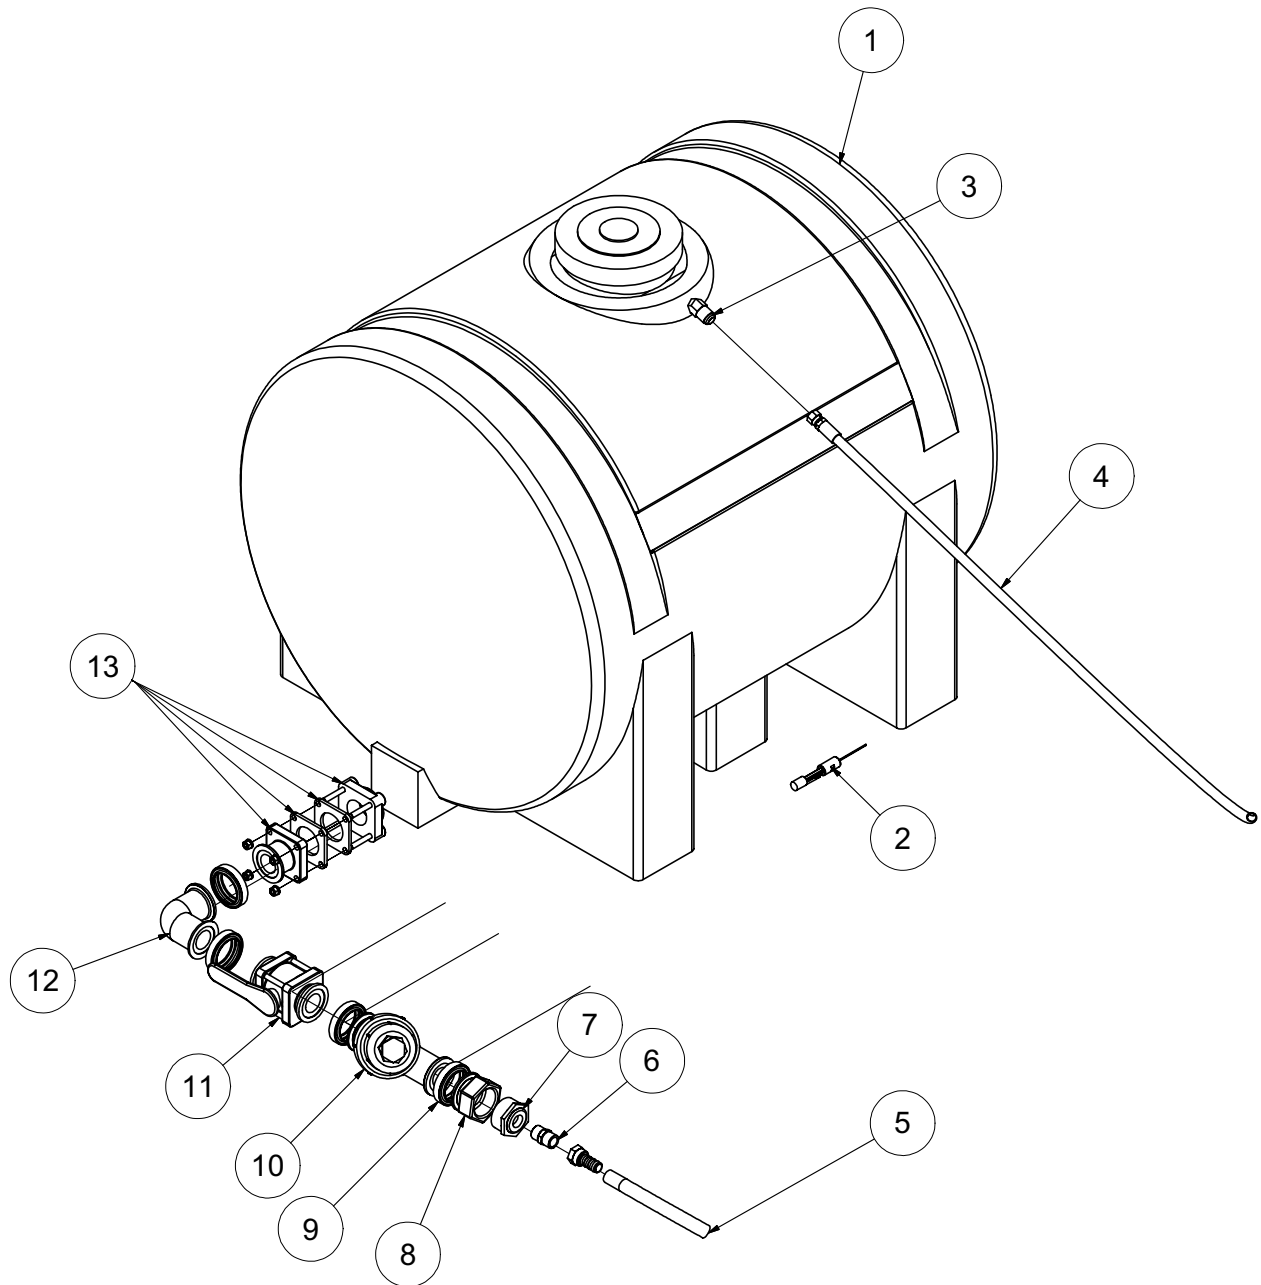

Water Tank Assembly

205 Gallon Saddle Tanks

ITEM	QTY	NUMBER	DESCRIPTION
1	2	8043805	TANK, WATER 205 GAL. POLY.
*	1	8030518	1/2" BULKHEAD 45 DEG
2	1	8043076	HOSE VAC CLEAR VINLY 1 1/4-37"
3	1	8044266	FITTING HOSE BARB 20HB-20MP
4	1	8043843	REDUCER, 1 1/4"MP - 1/2"FP GALV
5	2	8030996	ADAPTER, FEMALE 2"
6	1	8031001	Y-STRAINER, 2"
7	1	8030998	BALL VALVE, BANJO 1 1/2"ID
8	1	8043949	BALL VALVE TO TANK CLEAN OUT HOSE #6-215 ST-90
	2	T320040	FITTING, HOSE 6HO-6FJ
9	2	T401102	ELBOW, 6MJ-6MP
10	2	U010017	1 1/2" CLAMP HOOK 1/4-20 THD
11	1	8030351	STEEL BALL VALVE, 3/8" NPT
12	2	8040670	BALL VALVE BRACKET
13	8	U120142	NUT, LOCK FLANGED .250-20 G2
	8	U200020	WASHER, FLAT 1/4"
14	1	T402153	TEE, 6MJ-6MJ-6FJ
15	1	8031125	UNION, 4FP-6FJ
16	1	8030923	FILTER, WATER HIGH PRESSURE
17	1	8043664	BALL VALVE TO WATER PUMP HOSE #6-36 ST-90
18	1	8041477	HOSE REEL TO BALL VALVE HOSE #6-140 ST-ST
	2	T320040	FITTING, HOSE 6HO-6FJ
19	1	8031219	COUPLING, 2" ALUM MP X FCAMLOCK
20	1	8044398	QUICK FILL 205 GAL
21	1	8045635	HOSE VAC CLEAR VINLY 2"-122
	2	8043397	CLAMP VAC CLEAR HOSE 2"
22	2	8045636	HOSE VAC CLEAR VINLY 2"-36
	2	8043397	CLAMP VAC CLEAR HOSE 2"
23	6	T410115	HOSE BARB 2"
24	1	8045386	SWITCH, WATER TANK BOTTOM LONG
*	1	8046177	WATER TANK BRACKET 205 STREET
*	1	8046178	WATER TANK BRACKET 205 CURB

* NOT SHOWN

Water Tank Assembly

230 GAL

041015-E

VACASSY604