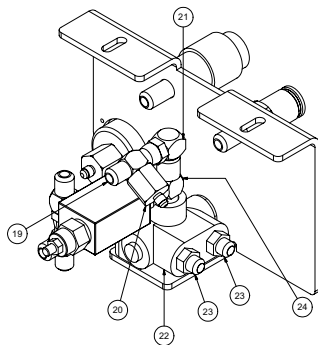

Auxillary Hydraulics

67/73 HP

010810-E

VACASSY955

Auxillary Hydraulics

67/73 HP

ITEM	QTY	PART	DESCRIPTION
1	1	8031176	AUX. HYD PUMP
2	1	T401300	ELBOW 90 DEG 5/8"MB - 1/2"MJ
3	1	8041868	SUPPLY HOSE ASSY VAC 8-130 ST-ST
4	1	8041869	RETURN HOSE ASSY VAC 8-100 ST-90
5	1	8041143	HYDRAULIC TANK
6	1	T400800	UNION, HEX 12MP - 12MP
7	1	T700080	FILTER, HYD ASSY
	1	T700090	FILTERELEMENT
8	2	T405065	PLUG, 3/4"MP
9	1	2050068	CAP ASSY HYD TANK
10	1	T720115	GUAGE, SIGHT, HYD OIL
11	1	8011058	SUCTION STRAINER 100 MESH
12	1	8043963	HOSE FITTING 1"NPT - 1" HOSE BARB
13	2	8044011	CLAMP T-BOLT 150
14	1	8044010	SUCTION HOSE VAC HYDSUC 16-28
15	1	8043964	ELBOW, 45DEG 1"HB - 3/4"MB
16	1	T404020	UNION, 1/2"MP - 1/2"MP
17	1	8041829	RELIEF VALVE
18	1	T402120	TEE, 1/2"MJ - 1/2"MP - 1/2"MJ
19	2	T402155	TEE, 1/2"FJ - 1/2"MJ - 1/2"MJ
20	2	T400700	REDUCER, 1/2"FJ - 1/4"MJ
21	1	T401140	ELBOW, 1/2"MP - 1/2"MJ
22	1	T000200	SELECTOR VALVE
23	2	T400040	UNION, 1/2"MP - 1/2"MJ
24	1	T402159	TEE, 1/2"MP - 1/2"FP - 1/2"MP
25	3	8041492	HOSE ASSY VAC 8-18 ST-90
26	1	8041494	HOSE ASSY VAC 4-18 ST-90
27	1	8030662	Q.D. MALE DRIPLESS 1/2"
28	1	8030663	Q.D. FEMALE DRIPLESS 1/2"
29	1	8041149	AUX HYD CONSOLE - MTG PLATE
30	1	HM00092	PRESSURE GUAGE
31	2	T400396	BULKHEAD, 1/2"MP - 1/2"MJ
32	1	T401160	ELBOW 90 DEG 3/4"MNPT - 1/2"MJ
*	1	J200002	DECAL SHEET

* NOT SHOWN