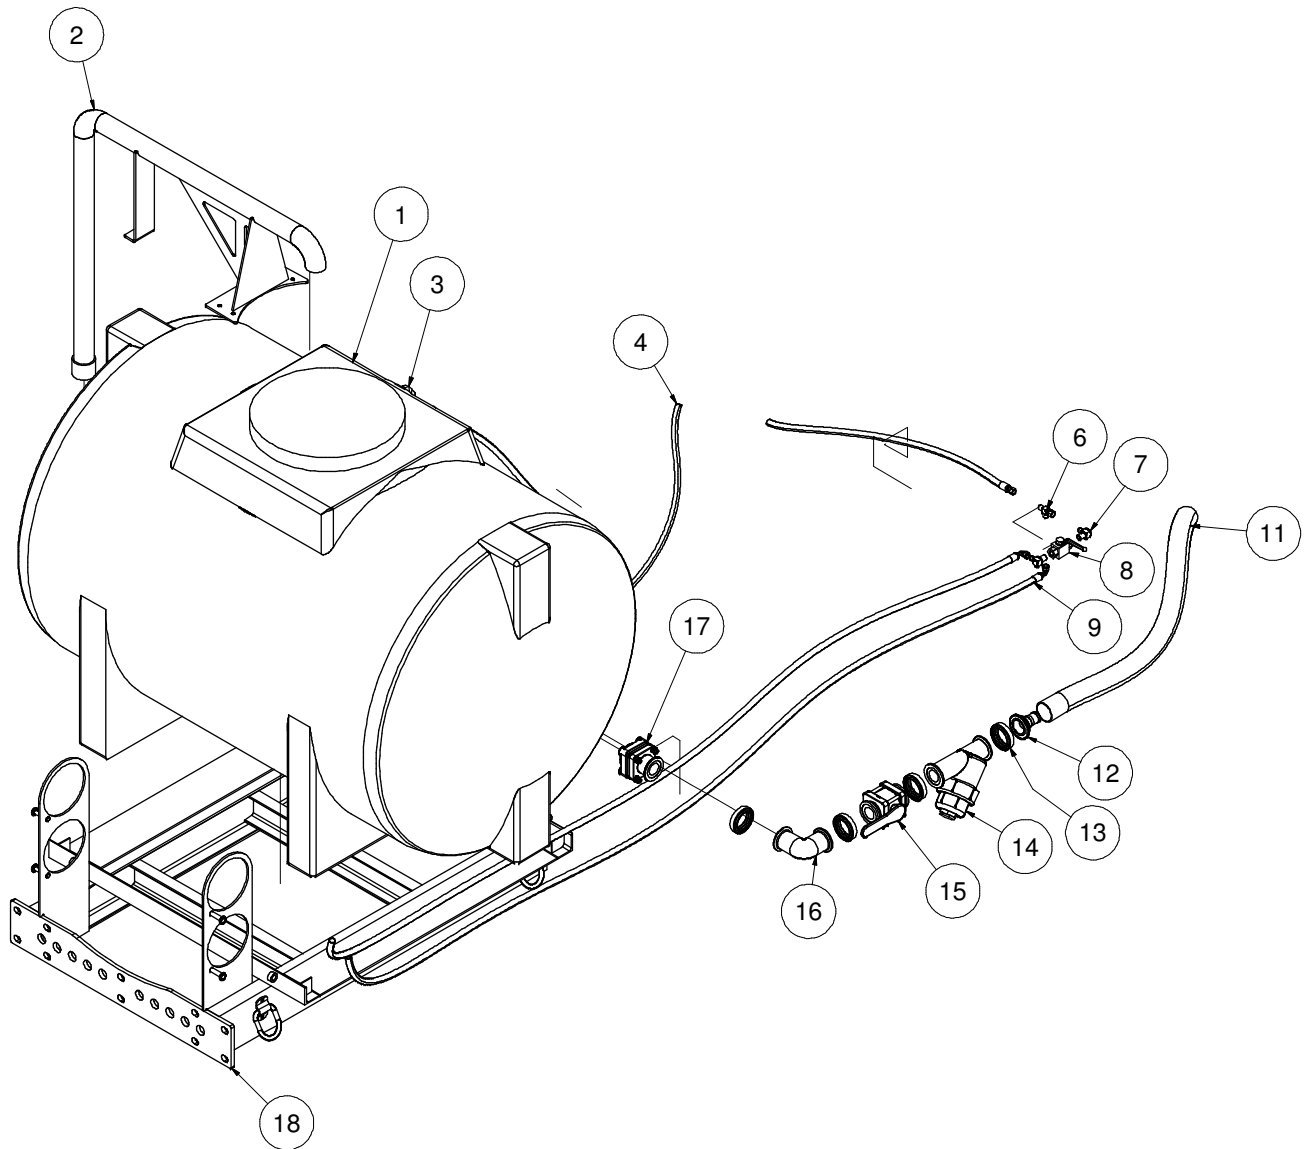

Water Tank Assembly

230 GAL

ITEM	QTY	NUMBER	DESCRIPTION
1	1	8030338	230 GALLON WATER TANK
	2	8040084	WATER TANK STRAP
	1	8030931	WATER TANK LID
2	1	8090896	WATER LEVEL SWITCH, HORIZ
3	1	8030518	BULKHEAD 45 DEG, 8MJ
4	1	8041465	HOSE, BYPASS 230 WATER TANK
	2	8030524	PUSH LOCK HOSE FITTING 8FJ
5	1	8041467	HOSE, SUCTION
	2	8030524	PUSH LOCK HOSE FITTING 12FJ
6	1	T400100	UNION, 12MP - 12MJ
7	1	8031134	BUSHING, 2" X 3/4"NPT BANJO
8	1	8030996	ADAPTER, FEMALE 2" BANJO
9	4	8031000	CLAMP, WATER MANIFOLD
10	1	8031001	Y-STRAINER, 2" BANJO
	1	8031001-1	SP MANIFOLD BODY
	1	8031001-2	STRAINER CAP
	1	8031001-3	PLUG
	1	8031001-4	O-RING
	1	8031001-7	EPDM O-RING
	1	8031001-8	2" 80 MESH SCREEN
11	1	8030998	BALL VALVE, 1 1/2" ID BANJO
12	1	8030995	ELBOW, 2" BANJO
13	1	8030997	FLANGE BANJO 2" SIDE DRAIN
	1	80309972	FLANGE GASKET, 2" BANJO
*	4	8030999	GASKET, BANJO 2" MANIFOLD FITTING

Water Tank Assembly

410 TANK

041015-E

VACASSY605