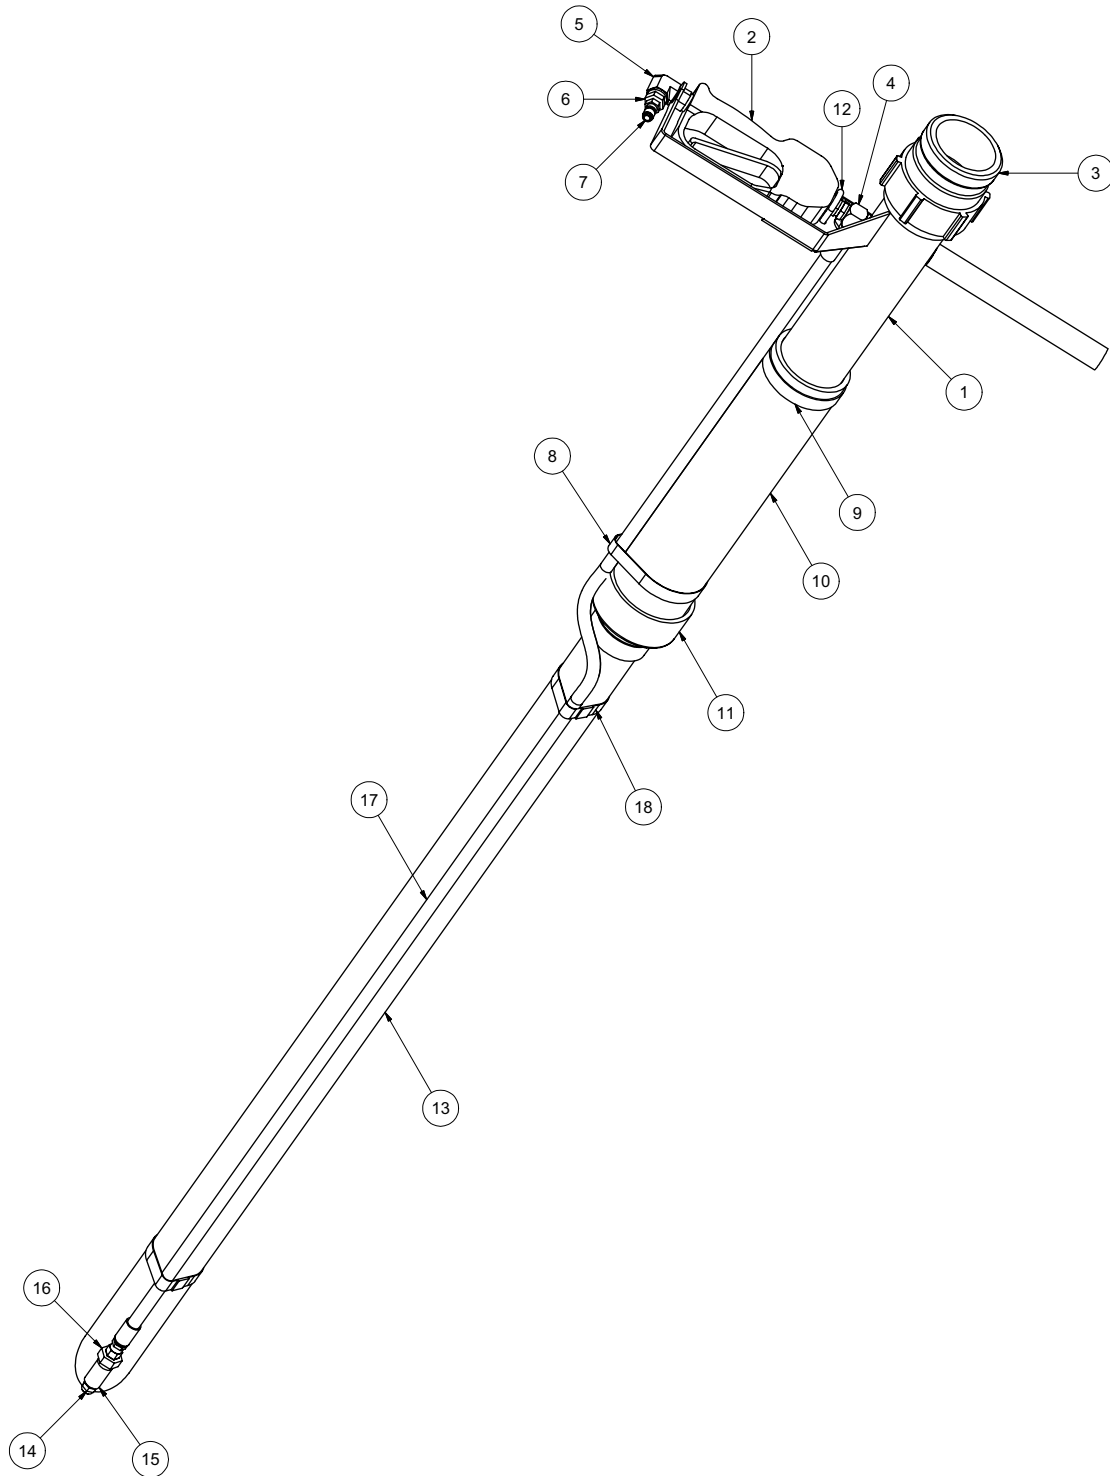

Valve Box Cleanout Tool

050709

VACASSY714

Valve Box Cleanout Tool

ITEM	QTY	PART NO.	DESCRIPTION
1	1	8042862	REDUCTION TOOL HEAD WELD'T
2	1	8042026	STRAIGHT SPRAY GUN
3	1	8030391	BANJO 3" MALE FNPT
4	1	T401100	ELBOW 4MP 4MJ 90
5	1	T401065	ELBOW, 3/8 MP - 3/8 FP
6	1	T400023	REDUCER 6MP 4FP
7	1	8030486	WATER QD 1/4 MNPT SS
8	1	8042855	CLAMP HOSE T-BOLT 375
9	1	8042605	CLAMP HOSE T-BOLT 350
10	1	8044096	PVC 3" DIA X 9" LONG
11	1	8030669	REDUCER PVC 3" TO 2" SLIP ON
12	1	U010019	U-BOLT 1_4-20 X 3_4 WIDE X 2 1_4 LONG
13	1	8044097	PVC 2" DIA X 42.5" LG
14	1	8031246	NOZZLE, .100 X 0 DEG
15	1	T422010	COUPLING 1/4"FP
16	1	U400020	UNION, 1/4" MP - 1/4" MJ
17	1	8044098	HOSE ASSY VALVE BOX CLEANOUT TOOL
18	2	8045316	CLAMP, HOSE T-BOLT 275