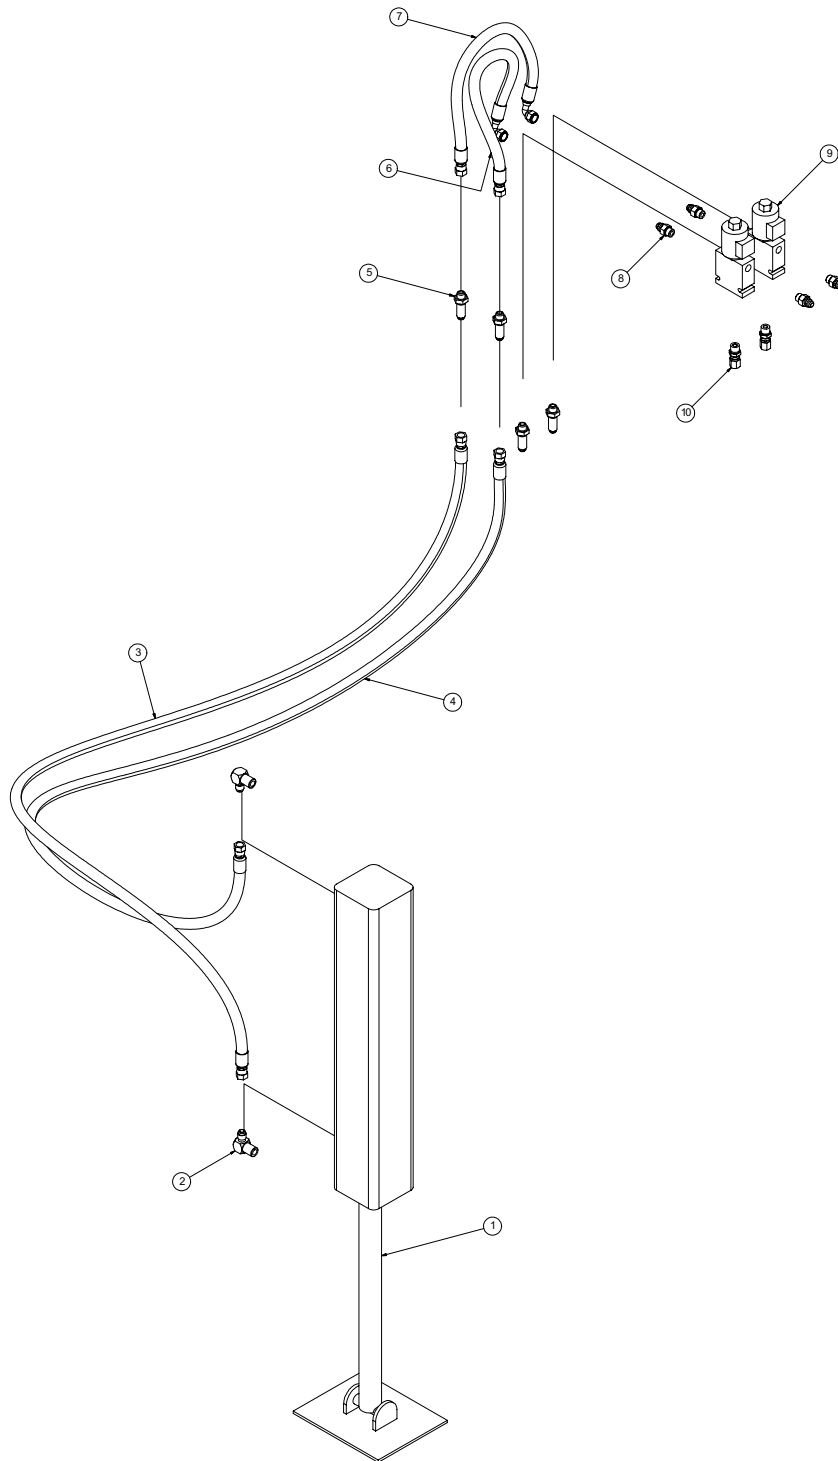

Hydraulic Jack Option

Hydraulic Jack Option

Item	Qty	Number	Description
1	1	8041998	HYDRAULIC JACK CYLINDER
2	2	T400135	REDUCER 1/2"MB - 3/8"MJ
3	1	8042661	HOSE ASSY VAC 6-66 ST-90
4	1	8041442	HOSE ASSY VAC 6-60 ST-90
5	2	T400391	BULKHEAD, 3/8"MJ - 3/8"MJ
6	2	8040973	HOSE ASSY VAC 6-20 ST-90
7	4	T400037	UNION, 3/8"MB - 3/8"MJ
8	2	8041788	SOLENOID VALVE
9	2	8030512	UNION, 3/8"MB - 3/8"FJ
*	1	8041077	JACK SWITCH
*	1	8040185	RELAY
*	1	8040184	RELAY SOCKET
*	2	8031292	DIODE

* NOT SHOWN