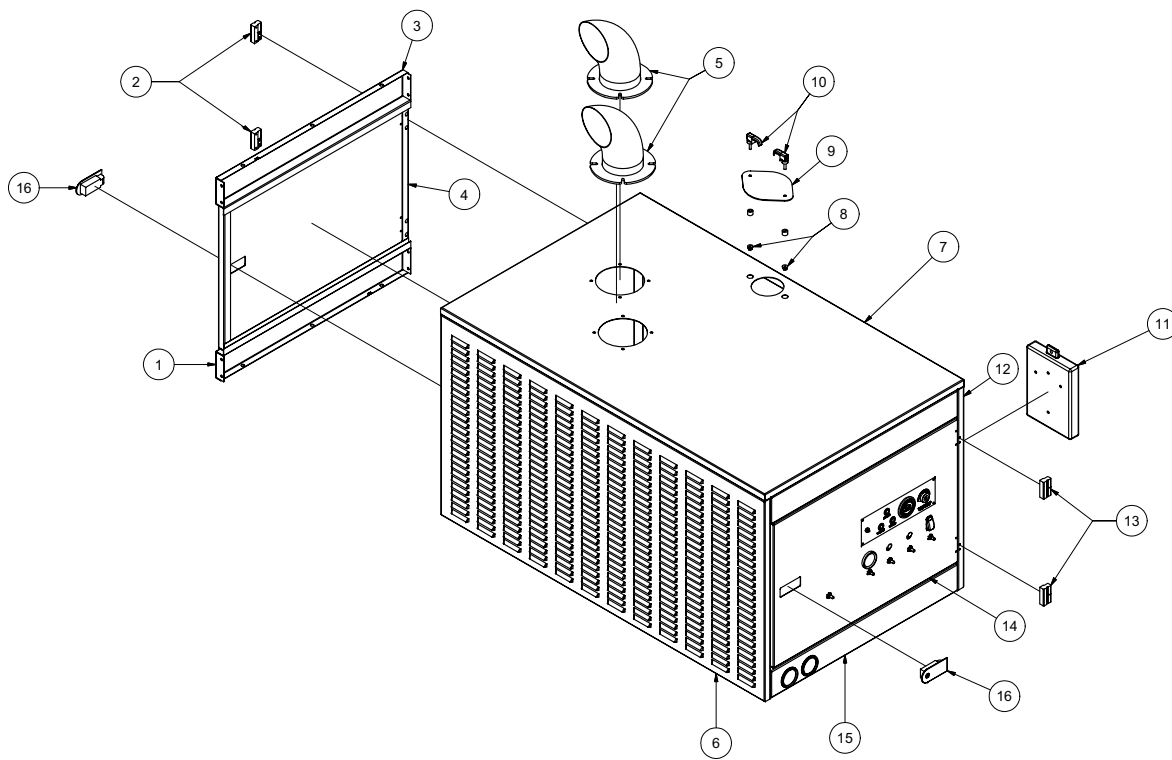

Enclosure Assembly

V500