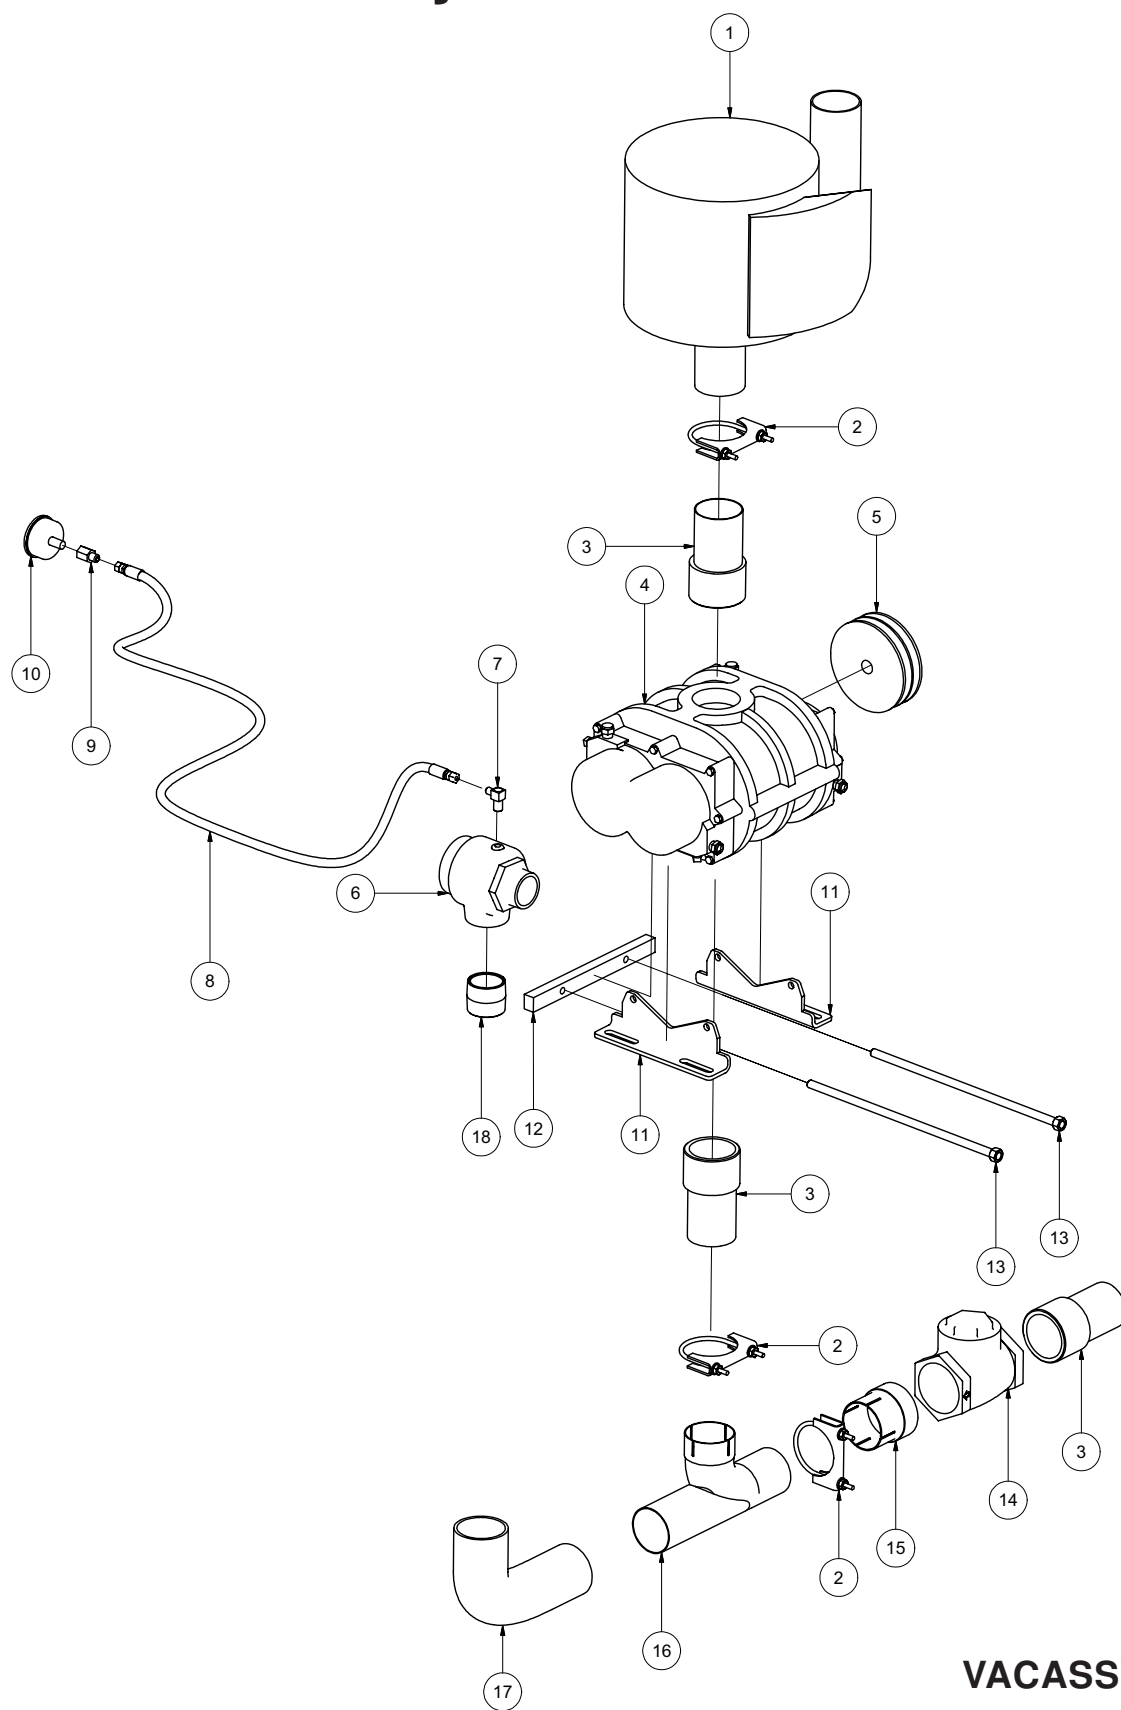

Blower Assembly

V500

VACASSY203

Blower Assembly

V500

ITEM	QTY	NUMBER	DESCRIPTION
1	1	8030332	SILENCER, 575 CFM, COWL
2	3	8030395	3" U-BOLT CLAMP
3	3	8030287	3" HOSE X 3" MNPT ADAPTER
4	1	8041250	BLOWER (MODEL 47)
	4	U000817	SCREW, HC 1/2"-13 X 1"
	4	U210100	WASHER, LOCK 1/2"
	4	U200100	WASHER, FLAT 1/2"
5	1	8040945	SHEAVE 5.95 DIA 2 GROOVE
	1	8040642	BUSHING 7/8" SDS
	1	U410042	KEY 3/16" X 3/16" X 2"
6	1	8030337	KUNKLE VALVE, 575 CFM
7	1	T401100	ELBOW 4MP 4MJ 90
8	1	8040970	HOSE ASSY VAC 4-70 ST-ST
9	1	8030483	UNION, 4FP 4MJ
10	1	8030371	VACUUM GAUGE
11	2	8040559	BLOWER FOOT (MODEL 47)
12	1	8040702	TENSION BLOCK 575 CFM
13	2	8040751	BLOWER TENSIONER ROD
14	1	8040799	CHECK VALVE 3" FNPT
15	1	8040788	EXHAUST ADAPTER 3"MNPT - 3"ID
16	1	8041033	HEADER INLET-BLOWER WELD'T
17	1	8040984	3" INLET HEADER HOSE
18	1	8030409	2" CLOSE NIPPLE

VACASSY203