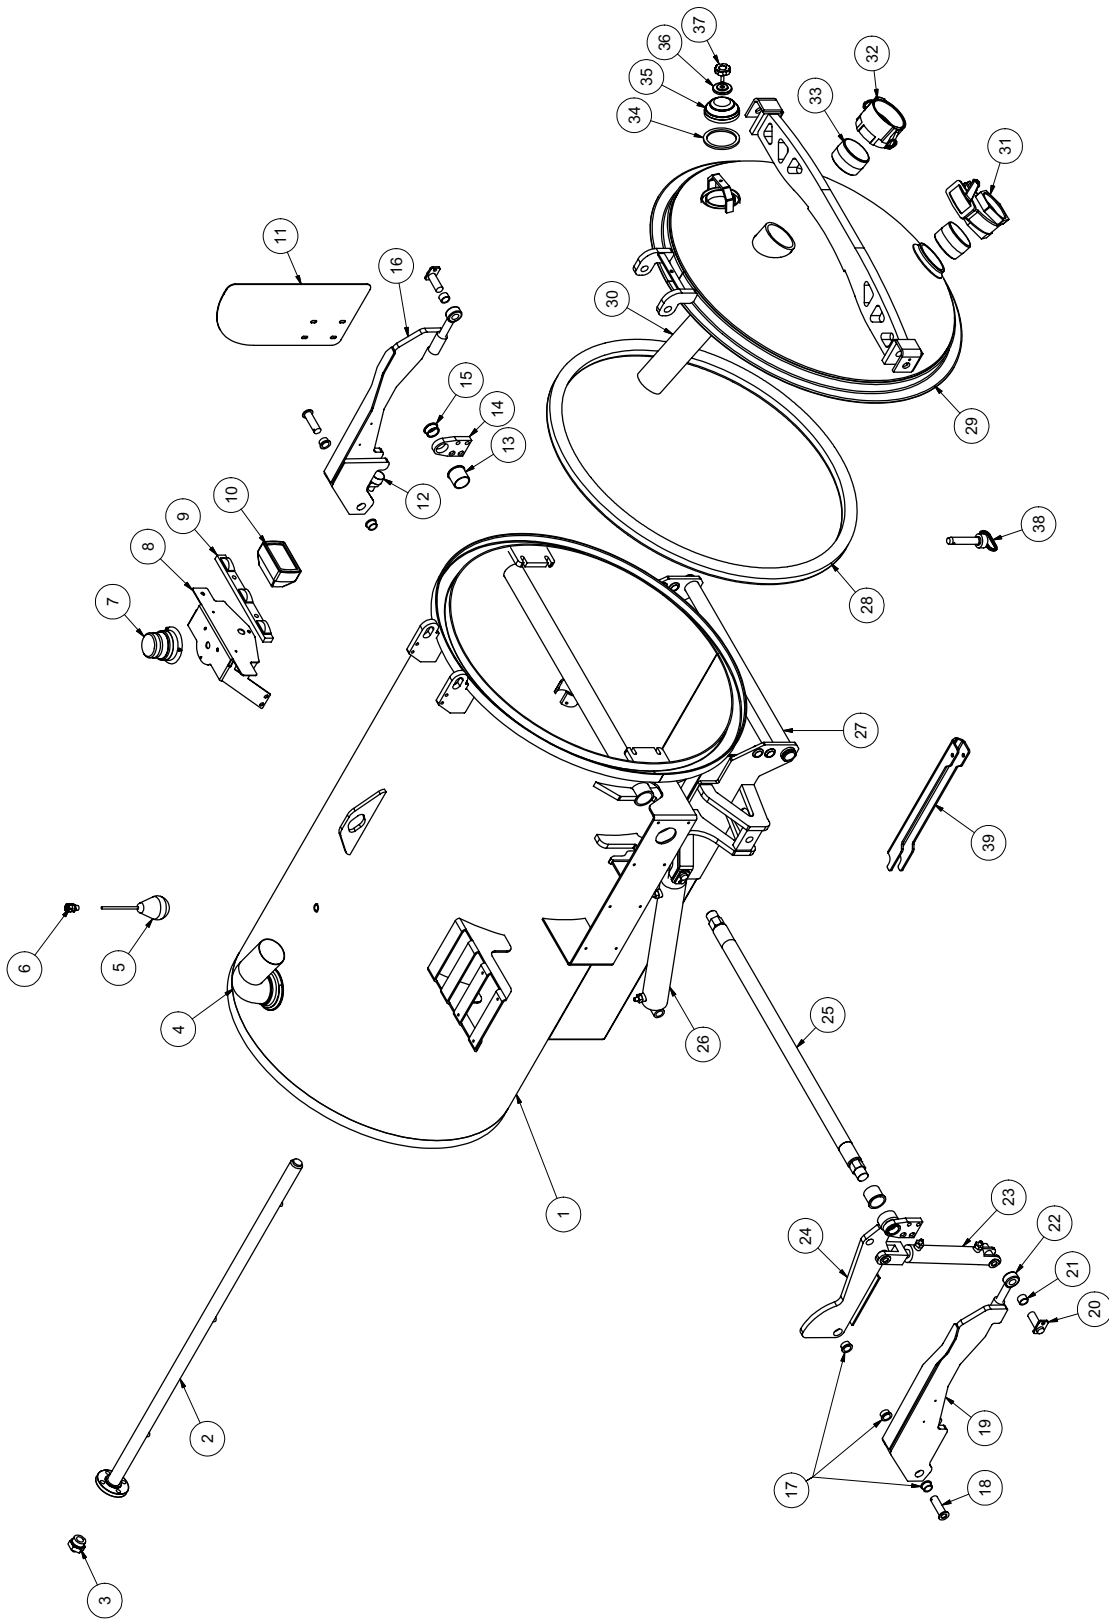

Hydraulic Door Option

V500

012808

VACASSY016

Hydraulic Door Option

V500

ITEM#	QTY	NUMBER	DESCRIPTION	ITEM#	QTY	NUMBER	DESCRIPTION
1	1	8041292	TANK	25	1	8041607	LINKAGE CROSS TUBE
2	1	8041566	TANK ROD	26	2	8030359	SPOIL TANK HYDRAULIC CYLINDER
	1	8030446	O-RING #328 BUNA	4	4	T401270	ELBOW, 90 8MB-6MJ
4	4	U000880	SCREW, HC 1/2"-13 X 2"	4	4	8043301	HOSE ASSY VAC 6-56 ST-ST
4	4	U100120	NUT, HEX 1/2"-13	2	2	8043302	HOSE ASSY VAC 6-78 ST-ST
8	8	U200100	WASHER, FLAT 1/2"	4	4	T402154	TEE 3/8 MJIC - 3/8 MJIC - 3/8 MJIC
3	3	U010055	SCREW, HSH 5/16-18 X 1 1/2"	2	2	T400022	REDUCER 3/8 FJIC - 1/4 MJIC
3	3	8043166	TANK CLEANOUT NOZZLES	4	4	8030128	CYLINDER PIN
3	1	T400261	REDUCER 1"MSAE - 3/8"MJIC	4	4	U000400	SCREW, HC 3/8-16 X 0.75
4	1	8040786	EXHAUST ELBOW	4	4	U210060	WASHER, LOCK 3/8"
5	1	8030531	HIGH LEVEL FLOAT SWITCH	27	1	8030038	TANK PIVOT ROD
1	1	8040769	HIGH LEVEL FLOAT TUBE	2	2	8030363	2" SPIRAL SNAP RING
1	1	8041291	BUSHING, RUBBER	28	1	8041765	DOOR SEAL
6	1	X000113	1/2" STRAIN RELIEF	29	1	8042064	DOOR
7	1	8030347	STROBE LIGHT	1	1	8040058	DOOR HINGE ROD
8	1	8041753	STROBE LIGHT BRACKET	6	6	U200171	WASHER, FLAT 1" SAE
4	4	U000880	SCREW, HC 1/2"-13 X 2"	2	2	U500020	1" SNAP RING
3	3	U010006	SCREW, PHILLIPS #10-24 X 1"	30	1	8041661	INLET TUBE
3	3	U210005	WASHER, LOCK #10	31	1	8030916	GATE VALVE
3	3	U100010	NUT, HEX #10-24	32	1	8032005	4" FEMALE COUPLER
9	1	8041509	TANK CLEARANCE LIGHT	1	1	8032007	4" COUPLER GASKET
10	1	8031242	WORK LIGHT	33	4	8030431	4" CLOSE NIPPLE
11	1	8041635	HYD ARM GUARD	34	1	8032007	SIGHT GLASS GASKET
12	2	W000020	CAM ROLLER 1 1/4"	35	1	8031048	SIGHT GLASS
	2	U160019	1/2"-20 NY-LOCK NUT	36	1	8031047	SIGHT GLASS PLATE
13	2	8041602	2" FLANGED BUSHING	37	1	8031046	SIGHT GLASS HAND WHEEL
14	2	8041621	OUTER BEARING PLATE	38	1	8041626	DOOR SAFETY PIN
	8	8042008	1-1/2" SHIMS	1	1	8041485	LANYARD CABLE
8	8	U000840	SCREW, HC 1/2"-13 X 1 1/2"	39	1	8041212	SAFETY BRACE
8	8	U210100	WASHER, 1/2" LOCK	1	1	8041213	CLIP, SAFETY
8	8	U200100	WASHER, 1/2" FLAT				
15	2	8041724	1-1/2" FLANGED BUSHING				
16	1	8041369	LONG LINKAGE CURBSIDE				
	1	8041770	PLASTIC WEAR PLATE				
	2	U010800	SCREW, SFH 1/4"-20 X 3/4"				
17	8	8041524	1" BUSHING				
18	6	8042489	HYD DOOR PIN				
	6	U340050	3/16" LYNCH PIN				
19	1	8041375	LONG LINKAGE STREETSIDE				
	1	8041770	PLASTIC WEAR PLATE				
	2	U010800	SCREW, SFH 1/4"-20 X 3/4"				
20	2	8042171	DOORARM PIN				
	2	U000400	SCREW, HC 3/8-16 X 0.75				
	2	U210060	WASHER, LOCK 3/8"				
21	2	8041524	BUSHING 1"				
22	2	8041328	1" ROD END				
	12	U200171	WASHER, FLAT 1" SAE				
23	2	8041327	DOOR LOCK CYLINDERS				
	4	T400611	REDUCER 1/2"MSAE - 1/4"MJIC				
	2	8043303	HOSE ASSY VAC 4-36 ST-ST				
	2	8043304	HOSE ASSY VAC 4-47 ST-ST				
	2	8043305	HOSE ASSY VAC 4-67 ST-ST				
	2	T402035	TEE 1/4 MJIC - 1/4 MJIC - 1/4 MJIC				
24	2	8041604	SHORT LINKAGE