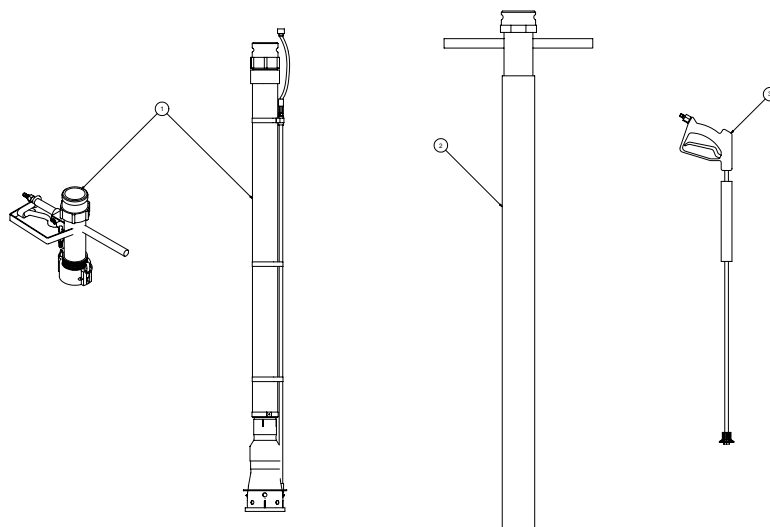

Trailer Assembly

V500

VACASSY902

Tools

VACASSY701