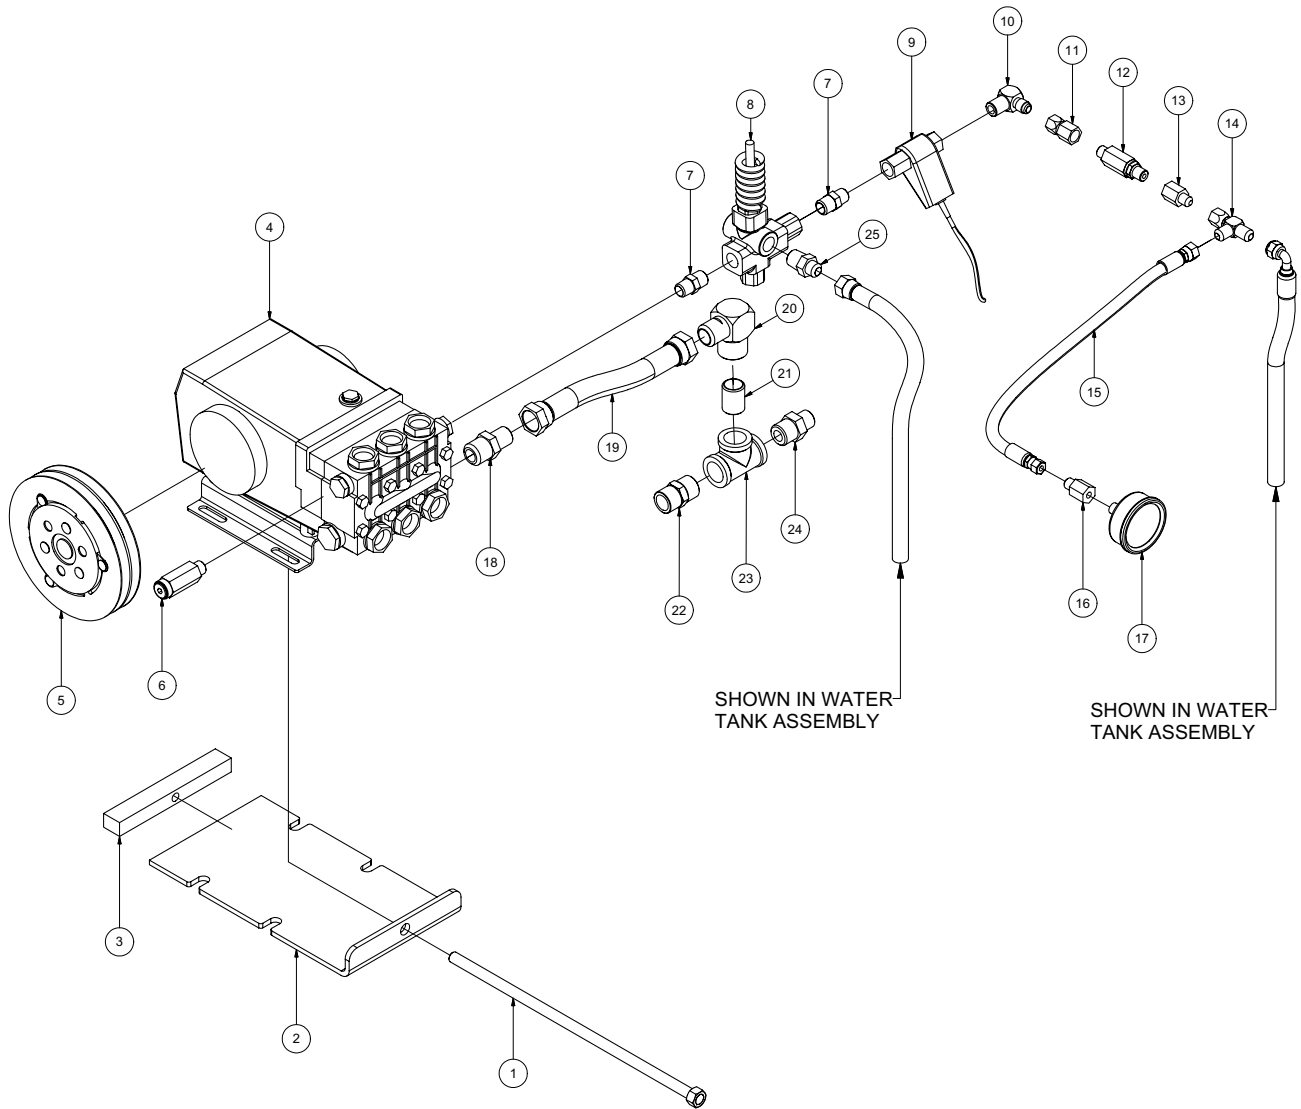

* NOT SHOWN
** OPTION

VACASSY103

Blower Assembly

V500

VACASSY203

Blower Assembly

V500

ITEM	QTY	NUMBER	DESCRIPTION
1	1	8030332	SILENCER, 575 CFM, COWL
2	3	8030395	3" U-BOLT CLAMP
3	3	8030287	3" HOSE X 3" MNPT ADAPTER
4	1	8041250	BLOWER (MODEL 47)
	4	U000817	SCREW, HC 1/2"-13 X 1"
	4	U210100	WASHER, LOCK 1/2"
	4	U200100	WASHER, FLAT 1/2"
5	1	8040945	SHEAVE 5.95 DIA 2 GROOVE
	1	8040642	BUSHING 7/8" SDS
	1	U410042	KEY 3/16" X 3/16" X 2"
6	1	8030337	KUNKLE VALVE, 575 CFM
7	1	T401100	ELBOW 4MP 4MJ 90
8	1	8040970	HOSE ASSY VAC 4-70 ST-ST
9	1	8030483	UNION, 4FP 4MJ
10	1	8030371	VACUUM GAUGE
11	2	8040559	BLOWER FOOT (MODEL 47)
12	1	8040702	TENSION BLOCK 575 CFM
13	2	8040751	BLOWER TENSIONER ROD
14	1	8040799	CHECK VALVE 3" FNPT
15	1	8040788	EXHAUST ADAPTER 3"MNPT - 3"ID
16	1	8041033	HEADER INLET-BLOWER WELD'T
17	1	8040984	3" INLET HEADER HOSE
18	1	8030409	2" CLOSE NIPPLE

VACASSY203

Water Pump Assembly

V500

VACASSY302

Water Pump Assembly

V500

ITEM	QTY	NUMBER	DESCRIPTION
1	1	8040751	WATER PUMP TENSIONER ROD
2		N/A	N/A
3	1	8040893	WATER PUMP TENSIONER BLOCK
4	1	8031279	WATER PUMP
	4	U000420	SCREW, HC 3/8"-16 X 1"
	4	U210060	WASHER, LOCK 3/8"
	4	U200600	WASHER, FLAT 3/8"
5	1	8030961	WATER PUMP CLUTCH
	1	U410094	KEY 5/16" X 5/16" X 1 3/8"
6	1	8030340	SAFETY RELIEF VALVE 6GPM
7	2	T400805	UNION, 8MP 6MP
8	1	8030341	UNLOADER VALVE
9	1	8031267	FLOW SWITCH
10	1	T401102	ELBOW, 6MJ 6MP
11	1	8031125	UNION, 6FJ 4FP
12	1	8030923	HIGH PRESSURE WATER FILTER
13	2	8031126	UNION, 4FP 6MJ
14	1	T402153	TEE, 6MJ 6MJ 6FJ
15	1	8040971	HOSE ASSY VAC 4-19 ST-ST 6FJ
16	1	8030483	UNION, 4FP 4MJ
17	1	8030372	WATER PRESSURE GAUGE 1/4NPT
18	1	T400070	UNION, 8MP 12MJ
19	1	8040972	HOSE VAC PUSH 12-8 1/2
	2	8030525	FITTING, HOSE #12FJ PUSH LOCK
20	1	T401180	ELBOW, 12MP 12MJ
21	1	T421020	NIPPLE, PIPE 12MP 12MP
22	1	T400100	UNION, 12MP 12MJ
23	1	T402160	TEE 12FP 12FP 12FP
24	1	T400080	REDUCER, 12MP 8MJ
25	1	T400040	UNION, 8MP 8MJ