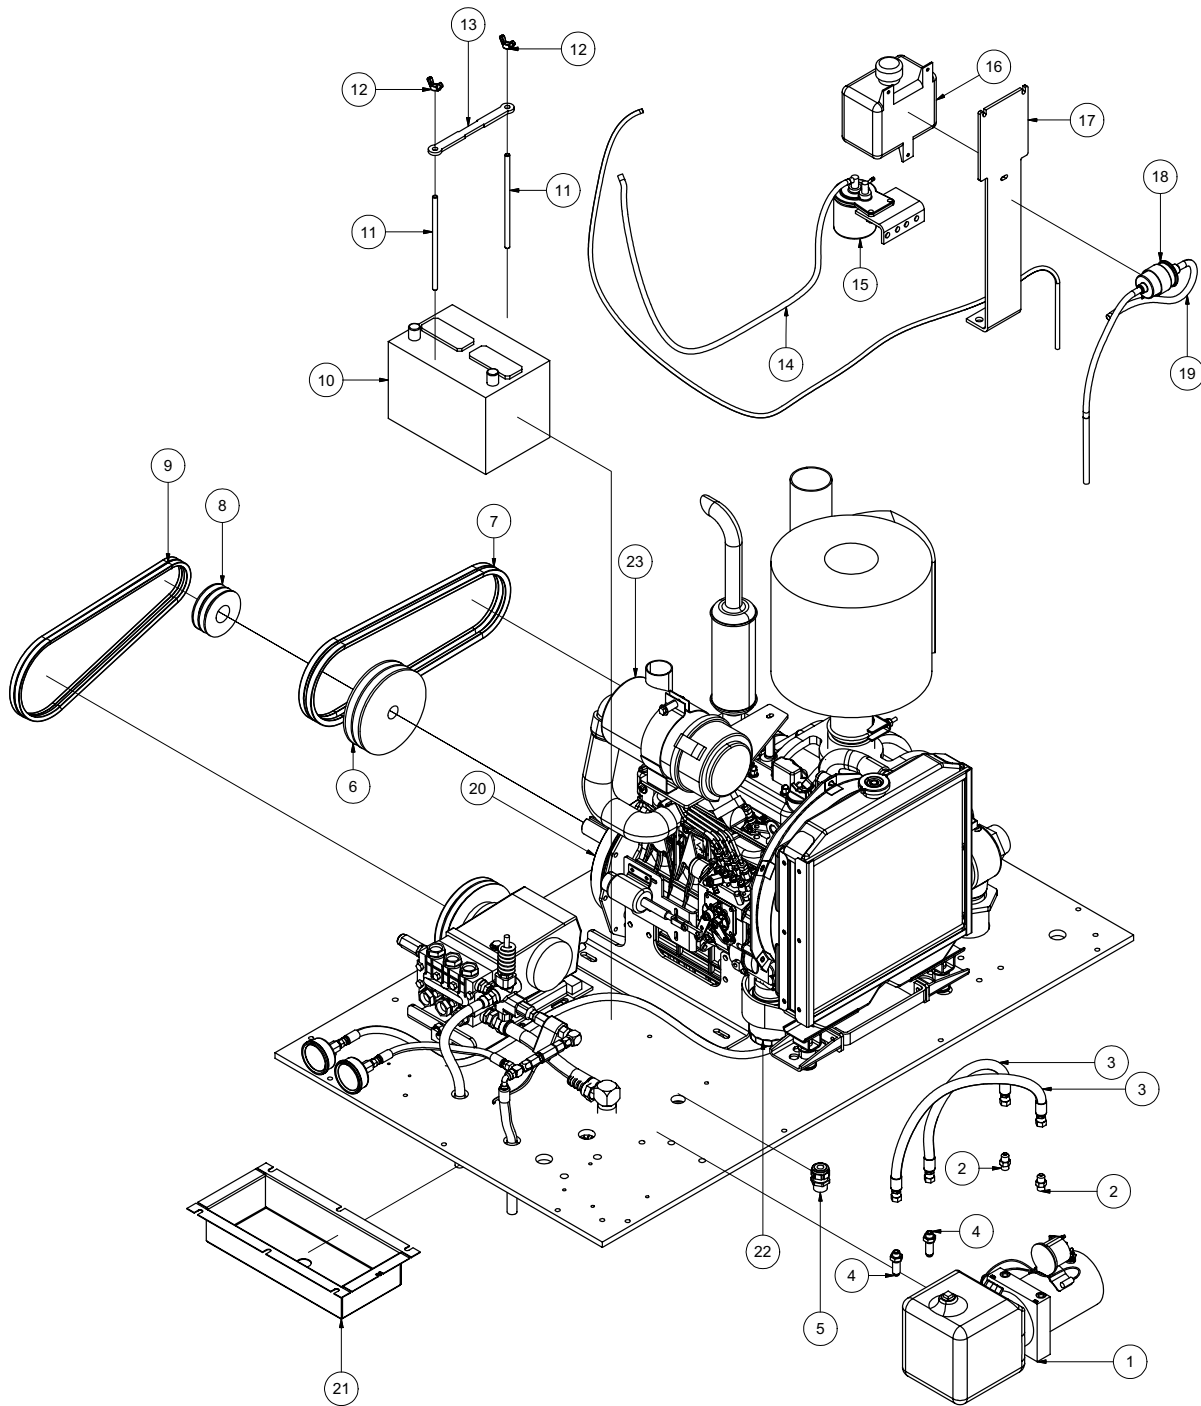

Power Pack Assembly

V500

VACASSY103

Power Pack Assembly

V500

ITEM	QTY	NUMBER	DESCRIPTION
1	1	8040486	HYDRAULIC POWER PACK, 12V- 3QT
**	1	8041601	HYD DOOR OPTION 6QT POWER PACK
	2	U000420	SCREW, HC 3/8"-16 X 1"
	2	U210060	WASHER, LOCK 3/8"
	2	U200600	WASHER, FLAT 3/8"
2	2	T400037	UNION 6MB-6MJR
3	2	8040973	HOSE ASSY VAC 6-20 ST-90
4	2	T400391	BULKHEAD 6MP 6MP
5	1	X000112	CONNECTOR, PANEL 3/4 MNPT-3/4FNPT
	1	X000109	STRAIN RELIEF, 3/4"
	1	X000108	3/4" COUPLING NUT
6	1	8040484	SHEAVE 6.95 DIA 2 GROOVE
	1	8040960	BUSHING 1-7/16" SDS
	1	U410125	KEY 3/8" X 3/8" X 2"
7	2	8040962	BELT BX46
8	1	8030970	SHEAVE 375DIA 2 GROOVE
	1	8030971	BUSHING 1-7/16" H
	1	U410125	KEY 3/8" X 3/8" X 2"
9	2	8034157	BELT AX39
10	1	X400050	BATTERY 31-MHD WORKAHOLIC
	1	X300110	CABLE BATTERY VAC #711431 14"
	1	X300242	CABLE BATTERY VAC #714134 42"
11	2	8040684	ROD, BATTERY HOLD DOWN
12	2	U130040	NUT, WING 3/8"-16
13	1	8050016	BATTERY HOLD DOWN
14	1	8040965	HOSE VAC FUEL 5/16-58
	1	8040969	HOSE VAC FUEL 5/16-84
	4	U800015	CLAMP, HOSE 04 - 5/8"
15	1	T700045	KUBOTA FUEL FILTER
	2	U000060	SCREW, HC 1/4"-20 X 1"
	4	U200020	WASHER,FLAT 1/4"
	2	U210020	WASHER, LOCK 1/4"
16	1	8040655	TANK OVERFLOW COOLANT
	1	U000060	SCREW HC 1/4"-20 X 1"
	2	U000040	SCREW HC 1/4"-20 X 3/4"
	6	U200020	WASHER FLAT 1/4"
	3	U210020	WASHER LOCK 1/4"
	3	U100020	NUT HEX 1/4"-20
17	1	8040577	WATER REGULATOR/OVERFLOW BRACKET
	2	U000817	SCREW HC 1/2"-13 X 1"
	2	U210100	WASHER LOCK 1/2"
	2	U200100	WASHER FLAT 1/2"
18	1	8030453	PUMP, ELECTRIC FUEL
19	1	8040966	HOSE VAC FUEL 5/16-3
	1	8040967	HOSE VAC FUEL 5/16-12
	4	U800015	CLAMP, HOSE 04 - 5/8"
20	1	8030342	KUBOTA V1505
	1	8030342-1	MUFFLER
	4	U000820	SCREW, HC 1/2"-13 X 1 1/4"
	4	U210100	WASHER, LOCK 1/2"
	4	U200100	WASHER, FLAT 1/2"

ITEM	QTY	NUMBER	DESCRIPTION
21	1	8040990	DRIP PAN
	6	U000040	SCREW, HC 1/4 - 20 X .750
	6	U210020	WASHER, LOCK 1/4"
	6	U200020	WASHER, FLAT 1/4"
22	1	T700075	KUBOTA OIL FILTER
23	1	T700150	KUBOTA AIR FILTER ELEMENT
*	4	8031392	ISOLATOR
*	4	U000560	SCREW, HC 3/8"-16 X 3"
*	4	8030389	WASHER, SNUBBING
*	4	U210060	WASHER, LOCK 3/8"
*	4	U100060	NUT, HEX 3/8-16
*	8	U000420	SCREW, HC 3/8"-16 X 1"
*	16	U200060	WASHER, FLAT 3/8"
*	8	U210060	WASHER, LOCK 3/8"
*	8	U100060	NUT, HEX 3/8-16
*	1	8040889	MAIN PLATE

* NOT SHOWN
** OPTION

VACASSY103