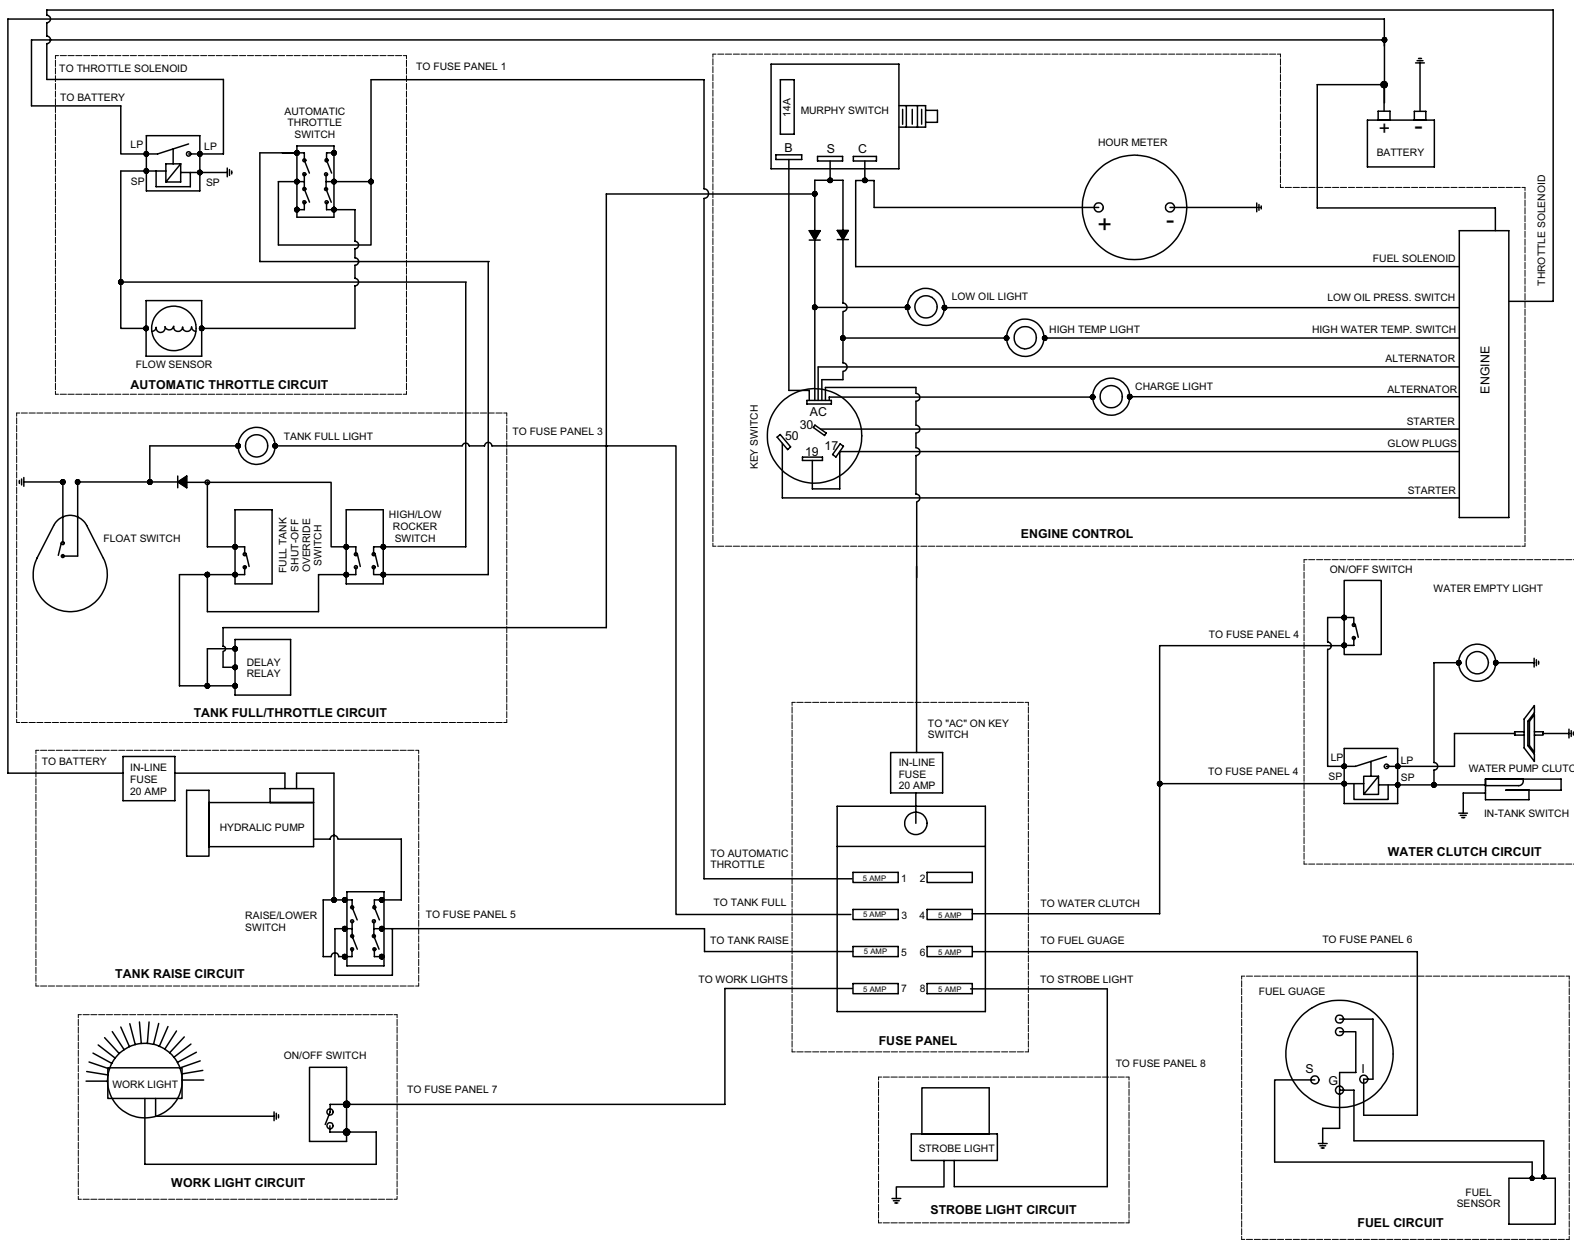

WIRING SCHEMATIC