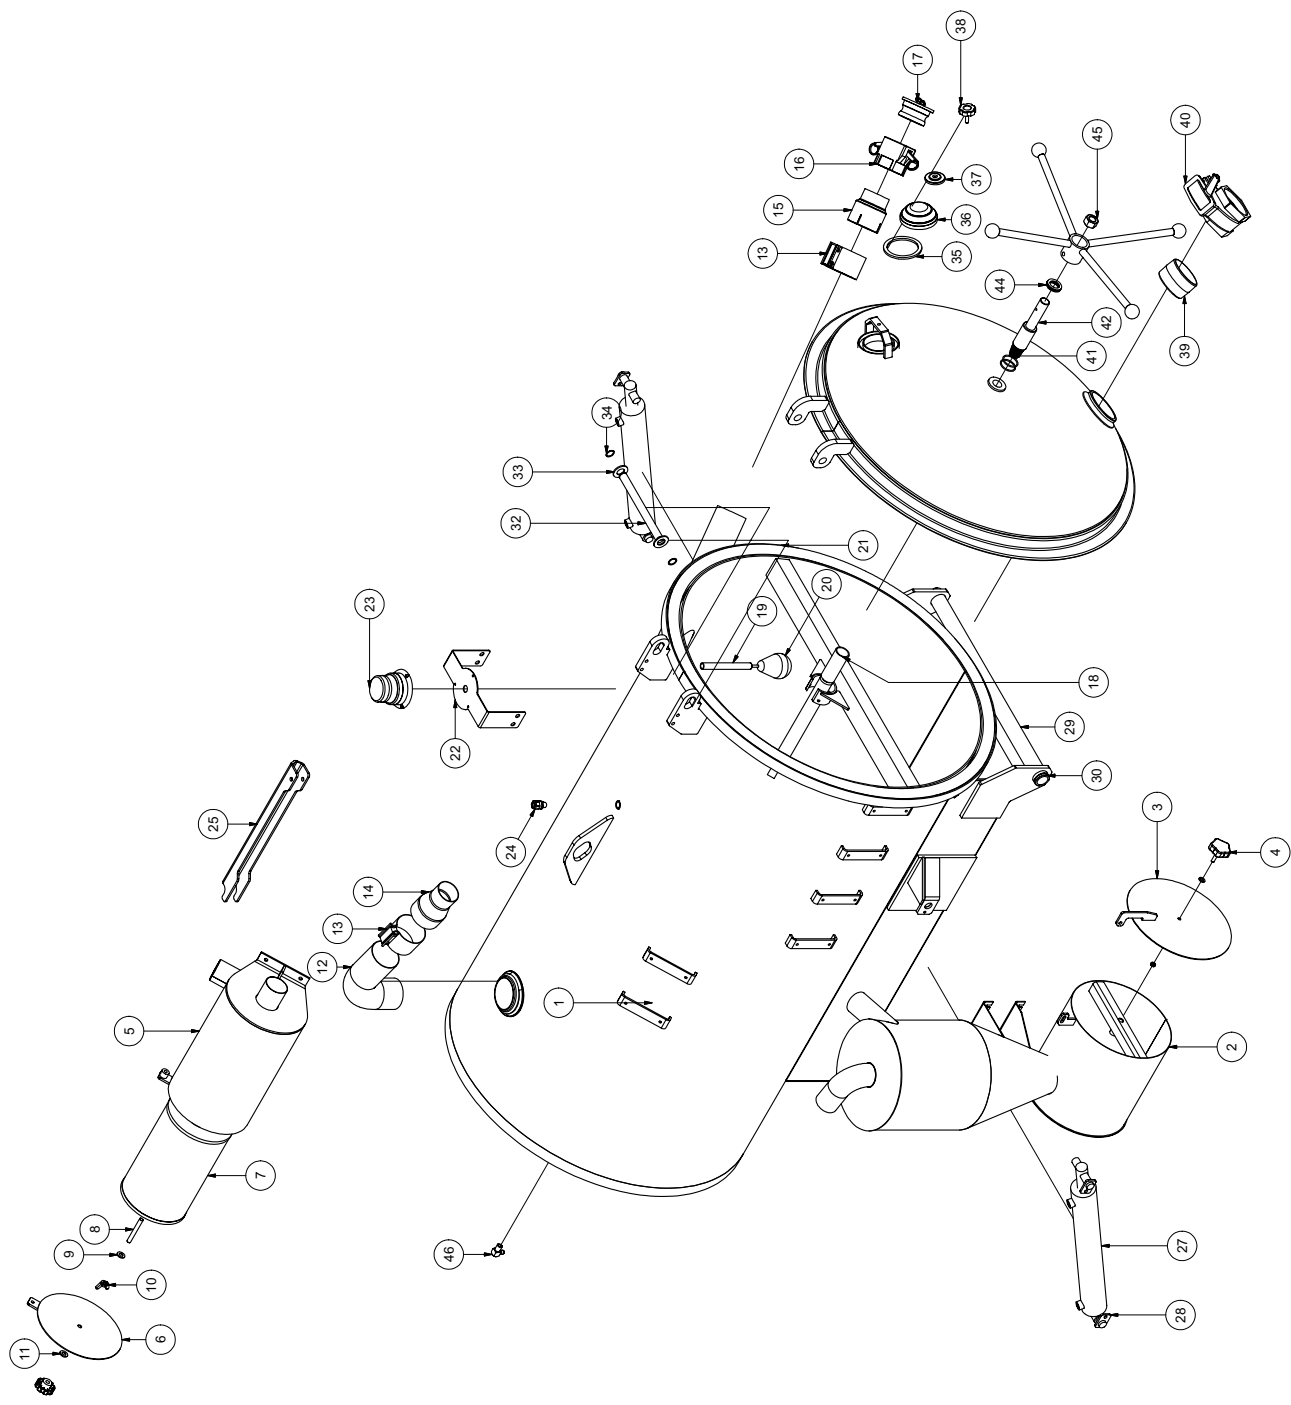

Tank and Door Assembly

V500

Tank and Door Assembly

V500

ITEM#	QTY	NUMBER	DESCRIPTION	ITEM#	QTY	NUMBER	DESCRIPTION
1	1	8040821	TANK	24	1	X000113	1/2" STRAIN RELIEF
2	1	8040313	CYCLONE SEPARATOR HOUSING	25	1	8041212	SAFETY BRACE
	4	U000420	SCREW, HC 3/8-16 X 1.00	1	1	8041213	CLIP, SAFETY
	4	U200600	WASHER, FLAT 3/8"				N/A
3	1	8041272	CYCLONE SEPARATOR DOOR	26	2	8030359	SPOIL TANK HYDRAULIC CYLINDER
	1	8041444	CYCLONE SEPARATOR DOOR SEAL	27	4	T401270	ELBOW, 90 8MB-6MJ
4	1	8041197	CYCLONE KNOB	1	1	8041452	HOSE ASSY VAC 6-70 ST-90
	1	8041231	WASHER, BONDED SEALING 3/8"	1	1	8041453	HOSE ASSY VAC 6-89 ST-90
	1	U210061	NUT, HEX NY 3/8"-16	1	1	8041454	HOSE ASSY VAC 6-84 ST-ST
5	1	8040326	AIR FILTER HOUSING	1	1	8041455	HOSE ASSY VAC 6-104 ST-ST
	4	U000420	SCREW, HC 3/8-16 X 1.00	28	4	8030128	CYLINDER PIN
	4	U200600	WASHER, FLAT 3/8"	4	4	U000400	SCREW, HC 3/8-16 X 0.75
6	1	8041534	AIR FILTER HOUSING DOOR	4	4	U210060	WASHER, LOCK 3/8"
	1	8041357	AIR FILTER HOUSING DOOR SEAL	29	1	8030038	TANK PIVOT ROD
	1	8041218	AIR FILTER KNOB	30	2	8030363	2" SPIRAL SNAP RING
7	1	8031178	AIR FILTER ELEMENT	31	1	8040843	DOOR
8	1	8040302	THREADED ROD	32	1	8040058	DOOR HINGE ROD
9	1	U200100	WASHER, FLAT 1/2"	33	2	U200171	DOOR HINGE WASHER
10	1	8041219	WING NUT, 1/2-13	34	2	8030362	1" SNAP RING
11	1	8041232	BONDED SEALING WASHER	35	1	8032007	4" COUPLER GASKET
12	1	8040786	EXHAUST ELBOW	36	1	8031048	SIGHT GLASS
13	2	8030400	4" BAND CLAMP	37	1	8031047	SIGHT GLASS PLATE
14	1	8040791	EXHAUST TUBE REDUCER	38	1	8031046	SIGHT GLASS HAND WHEEL
15	1	8031044	3" SUCTION PORT ADAPTER	39	1	8030431	4" CLOSE NIPPLE
16	1	8030392	3" FEMALE COUPLER	40	1	8030916	GATE VALVE
17	1	8030393	3" COUPLING PLUG	41	2	W200120	ORING #225 BUNA
	1	8041485	LANYARD CABLE	42	1	8040306	DOOR STRIKER
18	1	8040868	TANK ROD	43	1	8040235	DOOR HANDLE
	1	8030446	O-RING #328 BUNA	2	2	U010040	SCREW, HSH 5/16-18 X 0.50
	4	U000880	SCREW, HC 1/2-13 X 2.00	4	4	J400060	KNOB
	4	U100120	NUT, HEX 1/2-13	44	3	8030174	SPACER
	8	U200100	WASHER, FLAT 1/2"	45	1	U120060	LOCKNUT, NYLON 1" - 8
	3	U010055	SCREW, HSH 5/16-18 X 1.50	46	1	8030498	ELBOW, 90 3/8MP 3/8MJ
	3	8030369	TANK CLEANOUT NOZZLES	*	1	8041445	HOSE VAC KANAFLEX 3-36
19	1	8040769	HIGH LEVEL FLOAT SWITCH TUBE	*	1	8041510	HOSE VAC KANAFLEX 3-166
	1	8041291	BUSHING, RUBBER	*	1	8041511	HOSE VAC KANAFLEX 3-44
20	1	8030531	HIGH LEVEL FLOAT SWITCH	*	1	8041461	CABLE VAC SO4-216
21	1	8041765	DOOR SEAL	*	1	8031242	WORK LIGHT
22	1	8047153	STROBE LIGHT BRACKET	*	1	8041509	TANK CLEARANCE LIGHT
	4	U000880	SCREW, HC 1/2-13 X 2.00				
	4	U200100	WASHER, FLAT 1/2"				
	4	U210111	WASHER, LOCK 1/2"				
	4	U100120	NUT, HEX 1/2-13				
23	1	8030347	STROBE LIGHT				
	3	U010006	SCREW, PHILLIPS #10-24 X 1"				
	3	U210005	WASHER, LOCK #10				
	3	U100010	NUT, HEX #10-24				

* ITEM NOT SHOWN