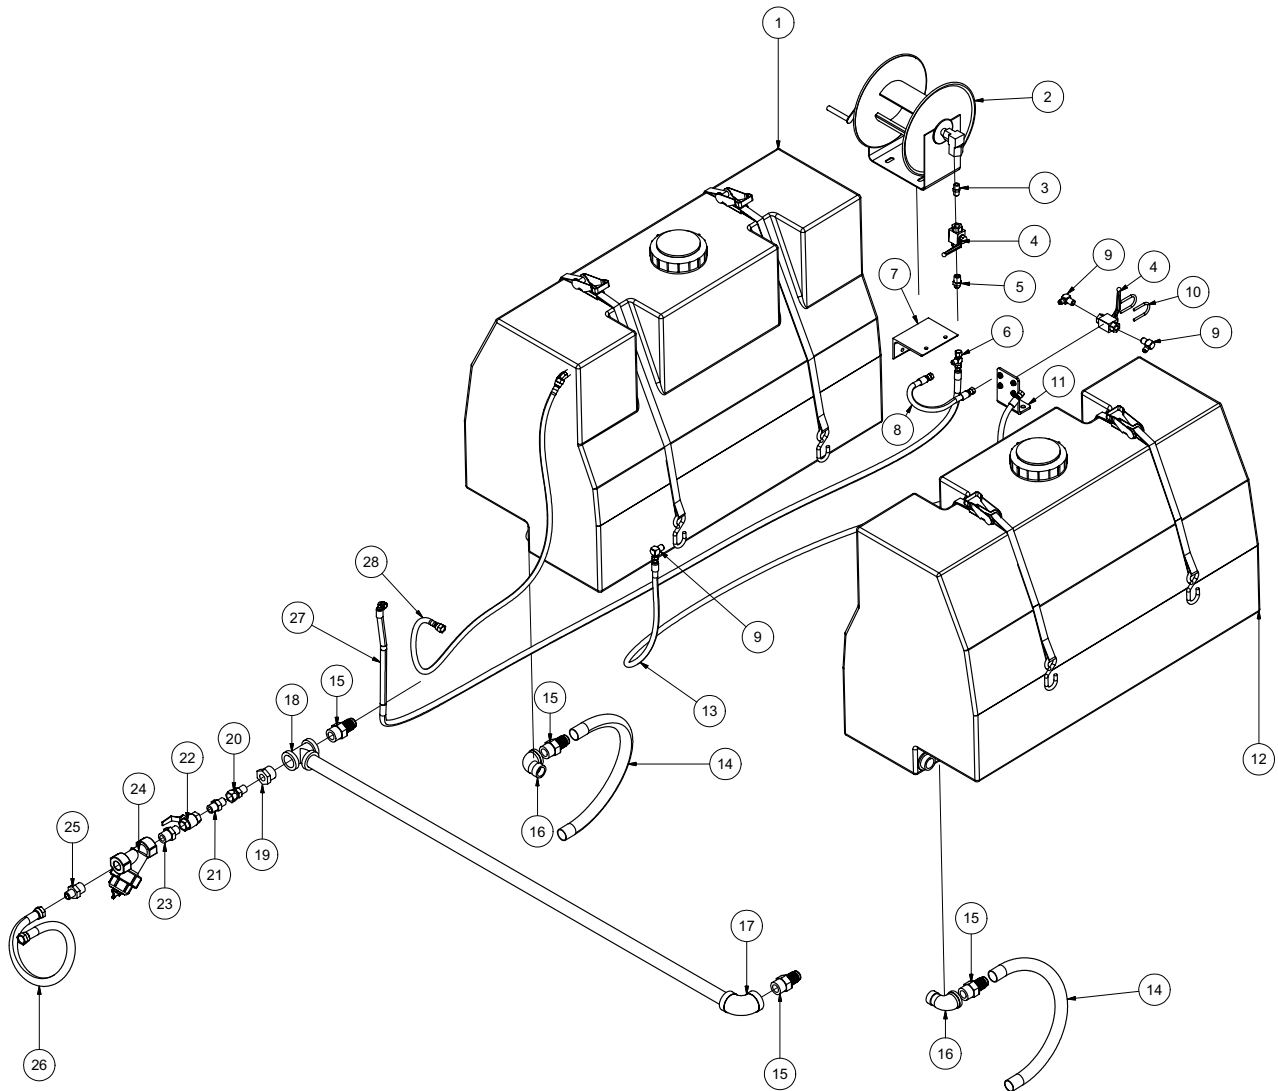

Water Tank Assembly

V500

VACASSY603

Water Tank Assembly

V500

ITEM	QTY	NUMBER	DESCRIPTION
1	1	8040782-1	125 GALLON WATER TANK (CURBSIDE)
	2	8040084	WATER TANK STRAP
	1	8041119	WATER TANK LID
	1	8030343	SWITCH, WATER SHUTOFF
2	1	8030346	HOSE REEL
	4	U000420	SCREW, HC 3/8"-16 X 1.0
	8	U200060	WASHER, FLAT 3/8"
	4	U210060	WASHER, LOCK 3/8"
	4	U100060	NUT, HEX 3/8"-16
3	1	T400803	UNION, 6MP-6MP
4	2	8030351	BALL VALVE, STEEL 6FP
5	1	T400028	UNION, 6MP-6MJ
6	1	T402153	TEE, 6MJ-6MJ-6FJ
7	1	8040876	HOSE REEL BRACKET
	2	U000420	SCREW, HC 3/8"-16 X 1.0
	4	U200060	WASHER, FLAT 3/8"
	2	U210060	WASHER, LOCK 3/8"
	2	U100060	NUT, HEX 3/8"-16
8	1	8041061	HOSE ASSY VAC 6-9 ST-ST
9	3	T401102	ELBOW, 6MJ-6MP
10	2	U010017	U-BOLT, 1 1/2" X 1/4-20 UNC
	4	U120100	NUT, LOCK 1/4-20
	4	U200020	WASHER, FLAT 1/4"
11	1	8040670	BALL VALVE BRACKET
12	1	8040782	125 GALLON WATER TANK (STREETSIDE)
	2	8040084	WATER TANK STRAP
	1	8041119	WATER TANK LID
13	1	8041062	HOSE ASSY VAC 6-112 ST-ST
14	2	8041523	HOSE VAC CLEAR VINYL 1 1/4-24
15	4	8041312	FITTING, HOSE BARB 1 1/4
16	2	8041311	ELBOW, STREET 1 1/4
17	1	8041309	ELBOW, 1 1/4FP - 1 1/4FP
18	1	8041310	TEE, 1 1/4FP-1 1/4FP-1 1/4FP
19	1	T403100	REDUCER, 20MP-12FP
20	1	T400101	UNION, 12FJ-12MP
21	1	T400100	UNION, 12MJ-12MP
22	1	T000185	BALL VALVE, BRASS 3/4" FP
23	1	T404060	UNION, 16MP-12MP
24	1	8040186	STRAINER
25	1	T400450	UNION, 12MJ-16MP
26	1	8041058	HOSE VAC PUSH 12-36
	2	8030525	FITTING, HOSE #12FJ PUSH LOCK
27	1	8041060	HOSE ASSY VAC 6-120 ST-90
28	1	8041465	HOSE VAC PUSH 8-66
	2	8030524	1/2" PUSH LOCK FITTING
	1	8030518	1/2" BULKHEAD 45 DEG.

VACASSY603