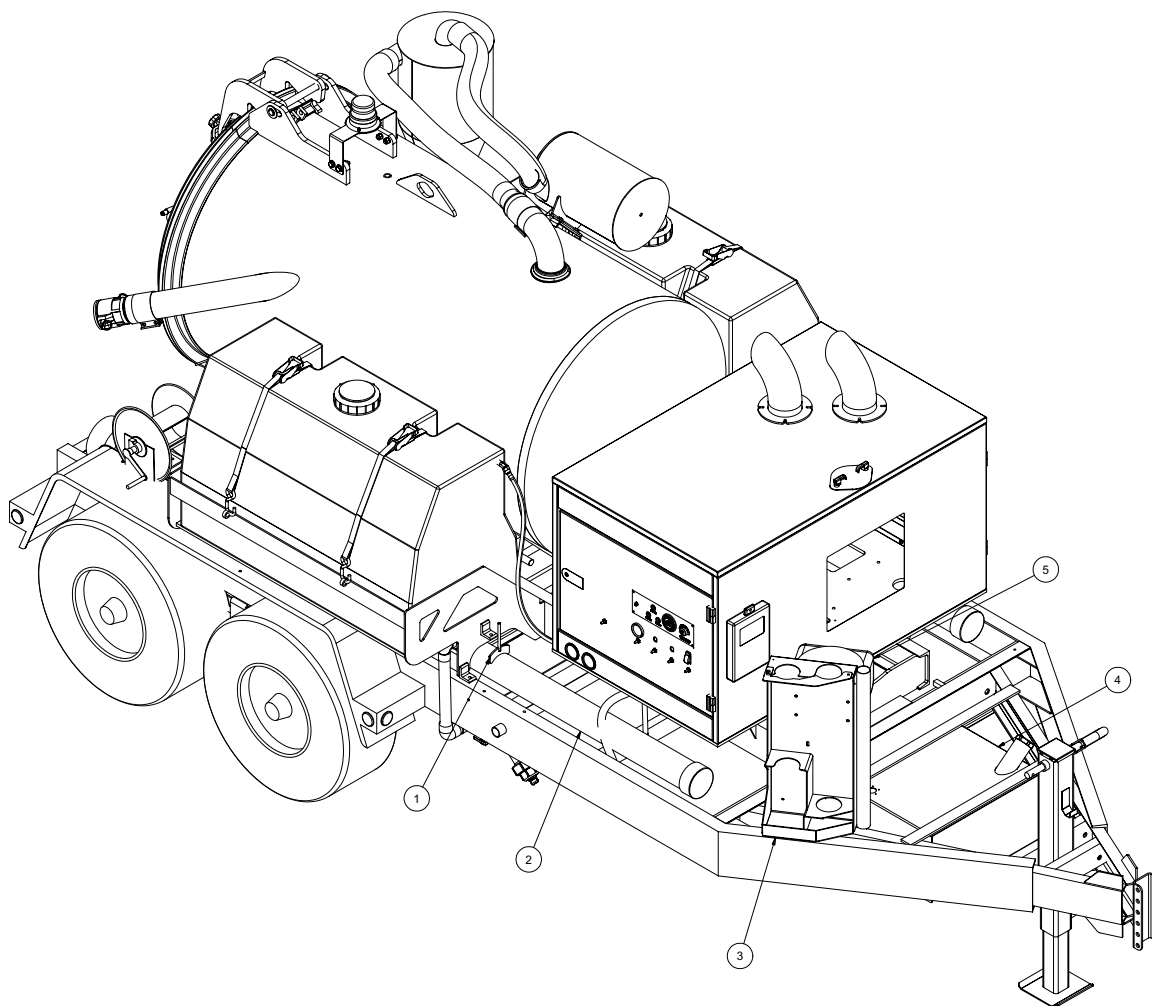

Trailer Assembly

V500