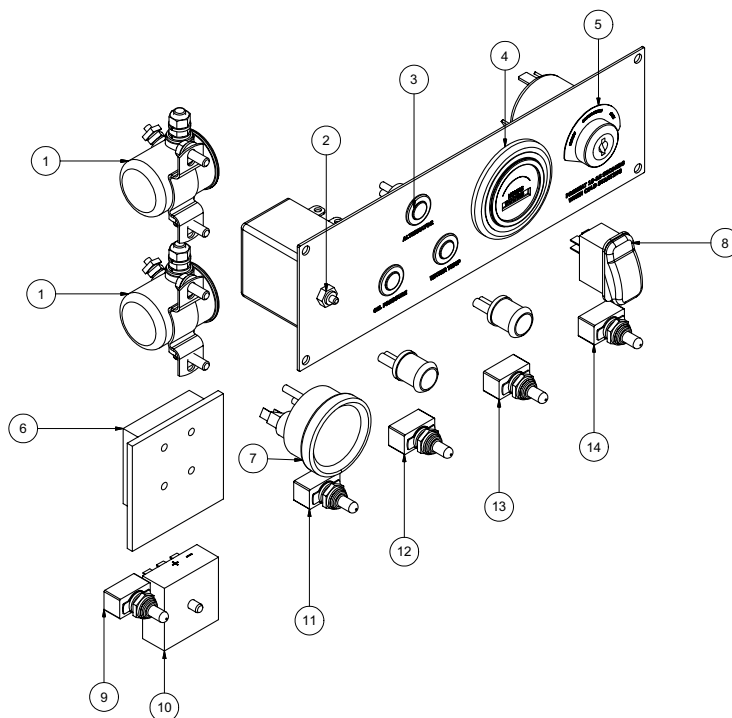

VACASSY203

Water Pump Assembly

V500

VACASSY302

Water Pump Assembly

V500

ITEM	QTY	NUMBER	DESCRIPTION
1	1	8040751	WATER PUMP TENSIONER ROD
2		N/A	N/A
3	1	8040893	WATER PUMP TENSIONER BLOCK
4	1	8031279	WATER PUMP
	4	U000420	SCREW, HC 3/8"-16 X 1"
	4	U210060	WASHER, LOCK 3/8"
	4	U200600	WASHER, FLAT 3/8"
5	1	8030961	WATER PUMP CLUTCH
	1	U410094	KEY 5/16" X 5/16" X 1 3/8"
6	1	8030340	SAFETY RELIEF VALVE 6GPM
7	2	T400805	UNION, 8MP 6MP
8	1	8030341	UNLOADER VALVE
9	1	8031267	FLOW SWITCH
10	1	T401102	ELBOW, 6MJ 6MP
11	1	8031125	UNION, 6FJ 4FP
12	1	8030923	HIGH PRESSURE WATER FILTER
13	2	8031126	UNION, 4FP 6MJ
14	1	T402153	TEE, 6MJ 6MJ 6FJ
15	1	8040971	HOSE ASSY VAC 4-19 ST-ST 6FJ
16	1	8030483	UNION, 4FP 4MJ
17	1	8030372	WATER PRESSURE GAUGE 1/4NPT
18	1	T400070	UNION, 8MP 12MJ
19	1	8040972	HOSE VAC PUSH 12-8 1/2
	2	8030525	FITTING, HOSE #12FJ PUSH LOCK
20	1	T401180	ELBOW, 12MP 12MJ
21	1	T421020	NIPPLE, PIPE 12MP 12MP
22	1	T400100	UNION, 12MP 12MJ
23	1	T402160	TEE 12FP 12FP 12FP
24	1	T400080	REDUCER, 12MP 8MJ
25	1	T400040	UNION, 8MP 8MJ

VACASSY302

Enclosure Assembly

V500

VACASSY403

VACASSY501

Enclosure Assembly

V500

ITEM	QTY	NUMBER	DESCRIPTION
1	1	8040995	SIDE PANEL WELDMENT
2	2	8040589	OFFSET HINGE TYPE A
	8	U030525	SCREW, PAN HD #10-32X1/2
3	2	8040829	SIDE PANEL
4	1	8040827	DOOR
5	2	8041195	EXHAUST WELDMENT
6	1	8040992	BACK SHEET
7	1	8040831	TOP SHEET
8	2	U120142	NUT, FLANGED LOCK 1/4-20
9	1	8040592	RADIATOR ACCESS PLATE
10	2	8040334	LATCH, SWELL
11	1	E250211	MANUAL BOX
12	1	8040993	FRONT SHEET
13	2	8040588	OFFSET HINGE TYPE B
	8	U030525	SCREW, PAN HD #10-32X1/2
14	1	8040890	DOOR, CONTROL
15	1	8040994	SIDE PANEL W/ GAUGES
16	2	8040586	LATCH, LEVER LOCKABLE
*	72	U000060	SCREW, HC 1/4-20X1
*	126	U200020	WASHER, FLAT 1/4
*	72	U210020	WASHER, LOCK 1/4
*	54	U100020	NUT, HEX 1/4-20
*	1	8041171	HANDLE
	2	U001017	SCREW, HSH 1/4-20 X 1.25
	2	U200020	WASHER, FLAT 1/4
	2	U120100	NUT, HEX LOCK 1/4-20
*	4	8041504	DOOR SEAL VERTICAL
*	4	8041505	DOOR SEAL HORIZONTAL