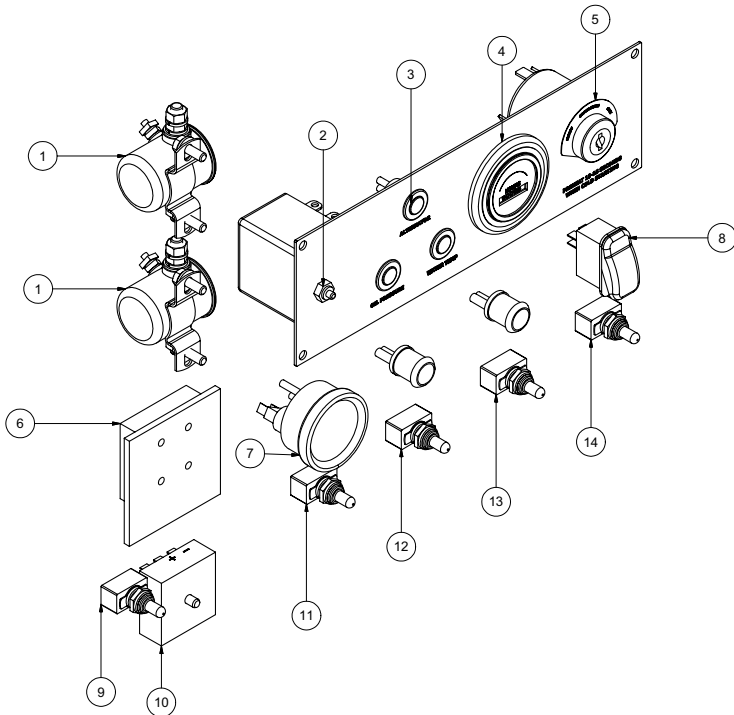

VACASSY403