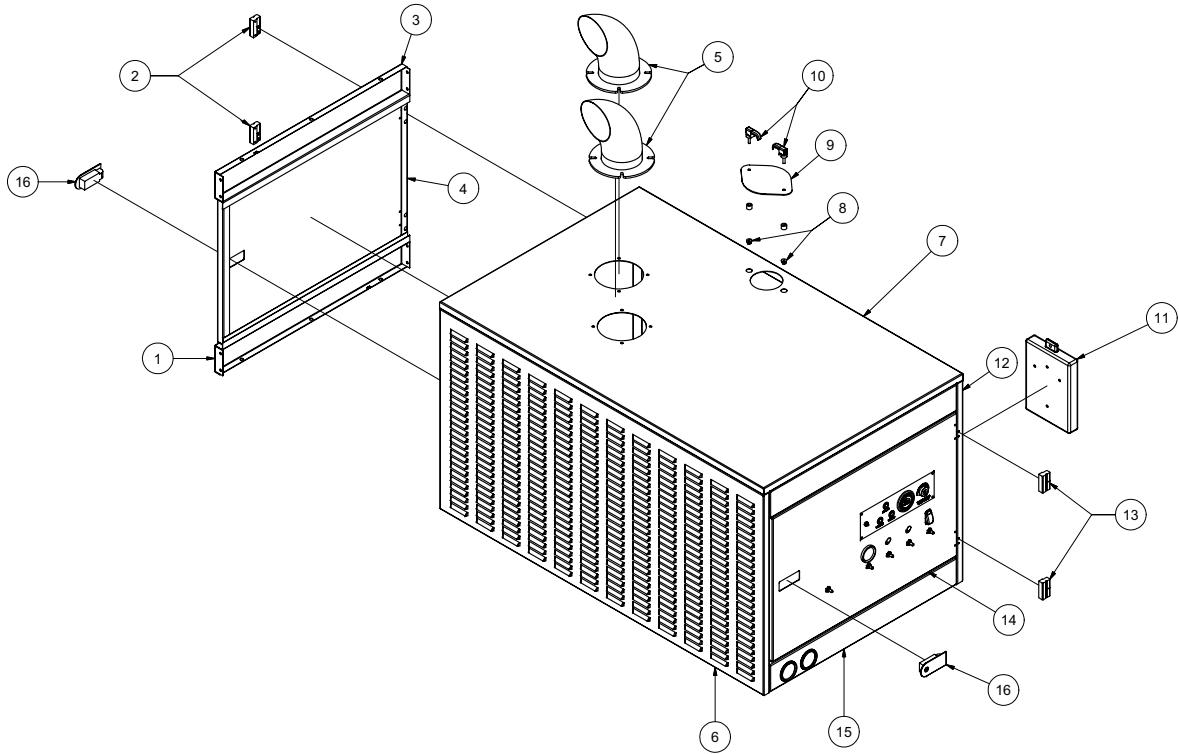

Enclosure Assembly

V800