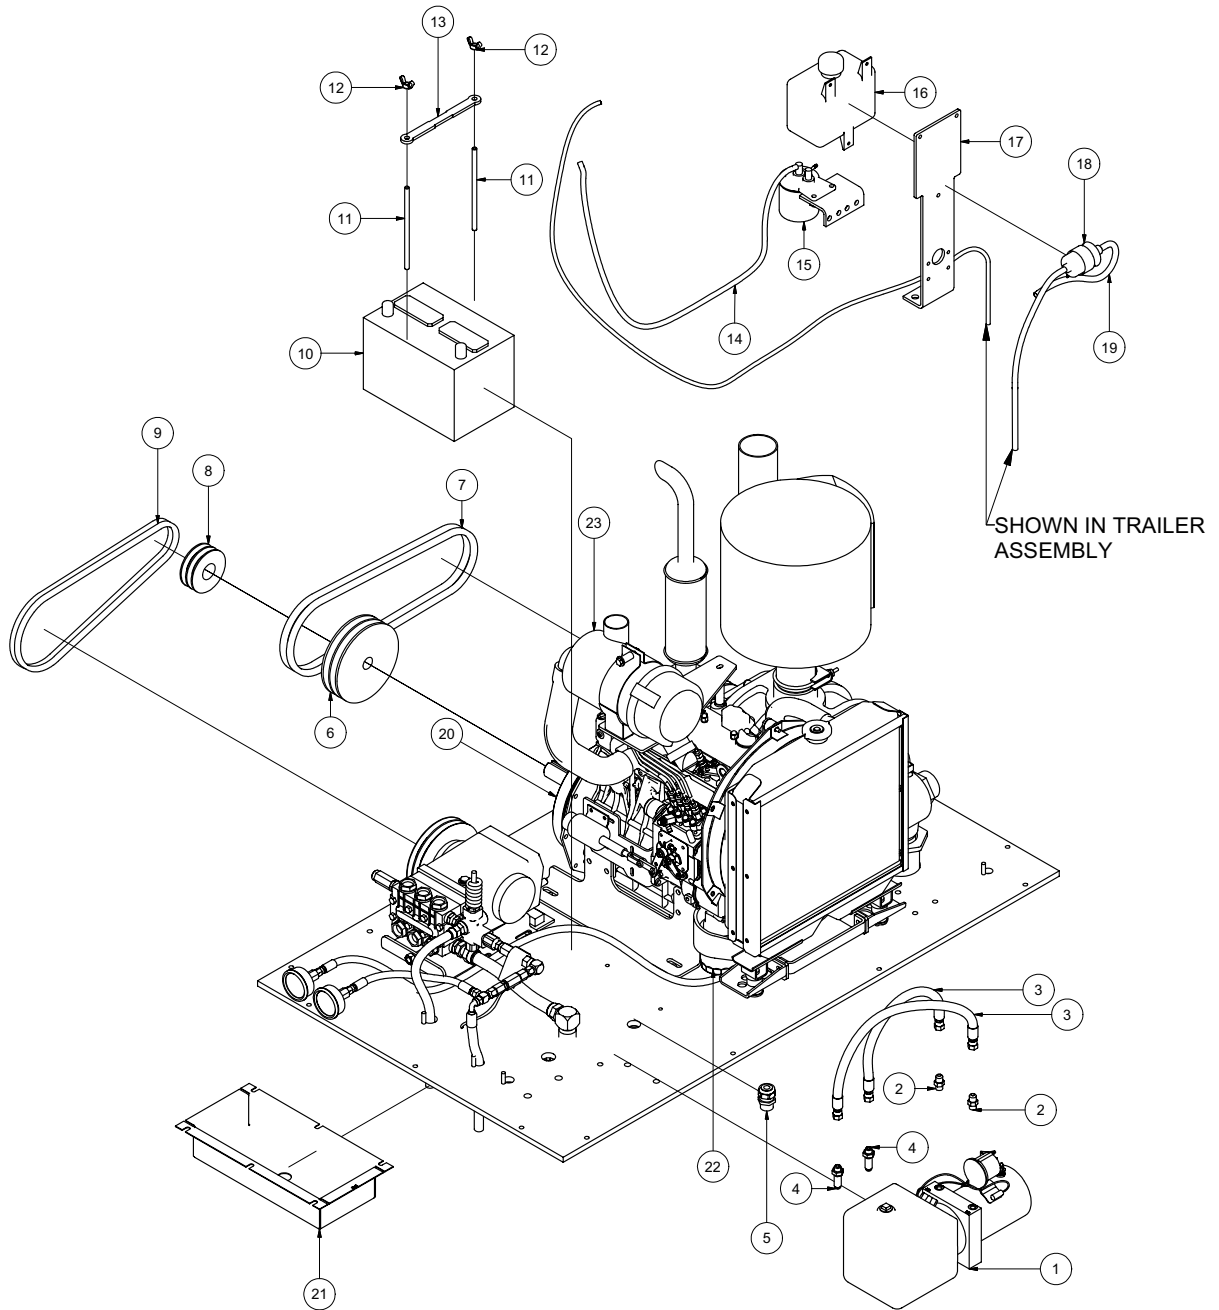

Power Pack Assembly

V800

VACASSY103

Power Pack Assembly

V800

ITEM	QTY	NUMBER	DESCRIPTION
1	1	8041601	HYDRAULIC POWER PACK, 12V
	2	U000420	SCREW, HC 3/8"-16 X 1"
	2	U210060	WASHER, LOCK 3/8"
	2	U200600	WASHER, FLAT 3/8"
	2	T400037	UNION 6MB-6MJ
3	2	8040973	HOSE ASSEMBLY HYDRAULIC
4	2	T400391	BULKHEAD 6MP 6MP
5	1	X000112	CONNECTOR, PANEL 3/4 MNPT-3/4FNPT
	1	X000109	STRAIN RELIEF, 3/4"
	1	X000108	3/4" COUPLING NUT
6	1	8040484	SHEAVE 6.95 DIA 2 GROOVE
	1	8040960	BUSHING 1-7/16" SDS
	1	U410125	KEY 3/8" X 3/8" X 2"
7	2	8040962	BELT BX46
8	1	8030970	SHEAVE 375DIA 2 GROOVE
	1	8030971	BUSHING 1-7/16" H
	1	U410125	KEY 3/8" X 3/8" X 2"
9	2	8034157	BELT AX39
10	1	X400050	BATTERY, 31-MHD WORKAHOLIC
	1	X300218	BATTERY CABLE (NEG) 1 GAGE -18"
	1	X300242	BATTERY CABLE (POS) 4 GAGE - 42"
11	2	8040684	ROD, BATTERY HOLD DOWN
12	2	U130040	NUT, WING 3/8"-16
13	1	8050016	BATTERY HOLD DOWN
14	1	8041517	HOSE, FUEL 36" (FUEL FILTER - ENGINE)
	2	U800015	CLAMP, HOSE 04 - 5/8"
15	1	T700045	KUBOTA FUEL FILTER
	2	U000060	SCREW, HC 1/4"-20 X 1"
	4	U200020	WASHER, FLAT 1/4"
	2	U210020	WASHER, LOCK 1/4"
16	1	8040577	WATER REGULATOR/OVERFLOW BRACKET
	2	U000817	SCREW, HC 1/2"-13 X 1"
	2	U210100	WASHER, LOCK 1/2"
	2	U200100	WASHER, FLAT 1/2"
	1	8040645	TANK, OVERFLOW COOLANT
17	1	U000060	SCREW, HC 1/4"-20 X 1"
	2	U000040	SCREW, HC 1/4"-20 X 3/4"
	6	U200020	WASHER, FLAT 1/4"
	3	U210020	WASHER, LOCK 1/4"
	3	U100020	NUT, HEX 1/4"-20
	1	8030453	PUMP, ELECTRIC FUEL
19	1	8041474	HOSE, FUEL 14" (FUEL PUMP - FUEL FILTER)
	2	U800015	CLAMP, HOSE 04 - 5/8"
20	1	8030342	KUBOTA V1505
	1	8030342-1	MUFFLER
	4	U000820	SCREW, HC 1/2"-13 X 1 1/4"
	4	U210100	WASHER, LOCK 1/2"
21	4	U200100	WASHER, FLAT 1/2"
	1	8040990	DRIP PAN
	6	U000040	SCREW, HC 1/4 - 20 X .750
22	6	U210020	WASHER, LOCK 1/4"
	6	U200020	WASHER, FLAT 1/4"
	1	T700075	KUBOTA OIL FILTER
23	1	T700150	KUBOTA AIR FILTER ELEMENT
*	4	8031392	ISOLATOR
	4	U000560	SCREW, HC 3/8"-16 X 3"
	4	8030389	WASHER, SNUBBING
	4	U210060	WASHER, LOCK 3/8"
	4	U100060	NUT, HEX 3/8-16
	8	U000420	SCREW, HC 3/8"-16 X 1"
	16	U200060	WASHER, FLAT 3/8"
	8	U210060	WASHER, LOCK 3/8"
	8	U100060	NUT, HEX 3/8-16

VACASSY103