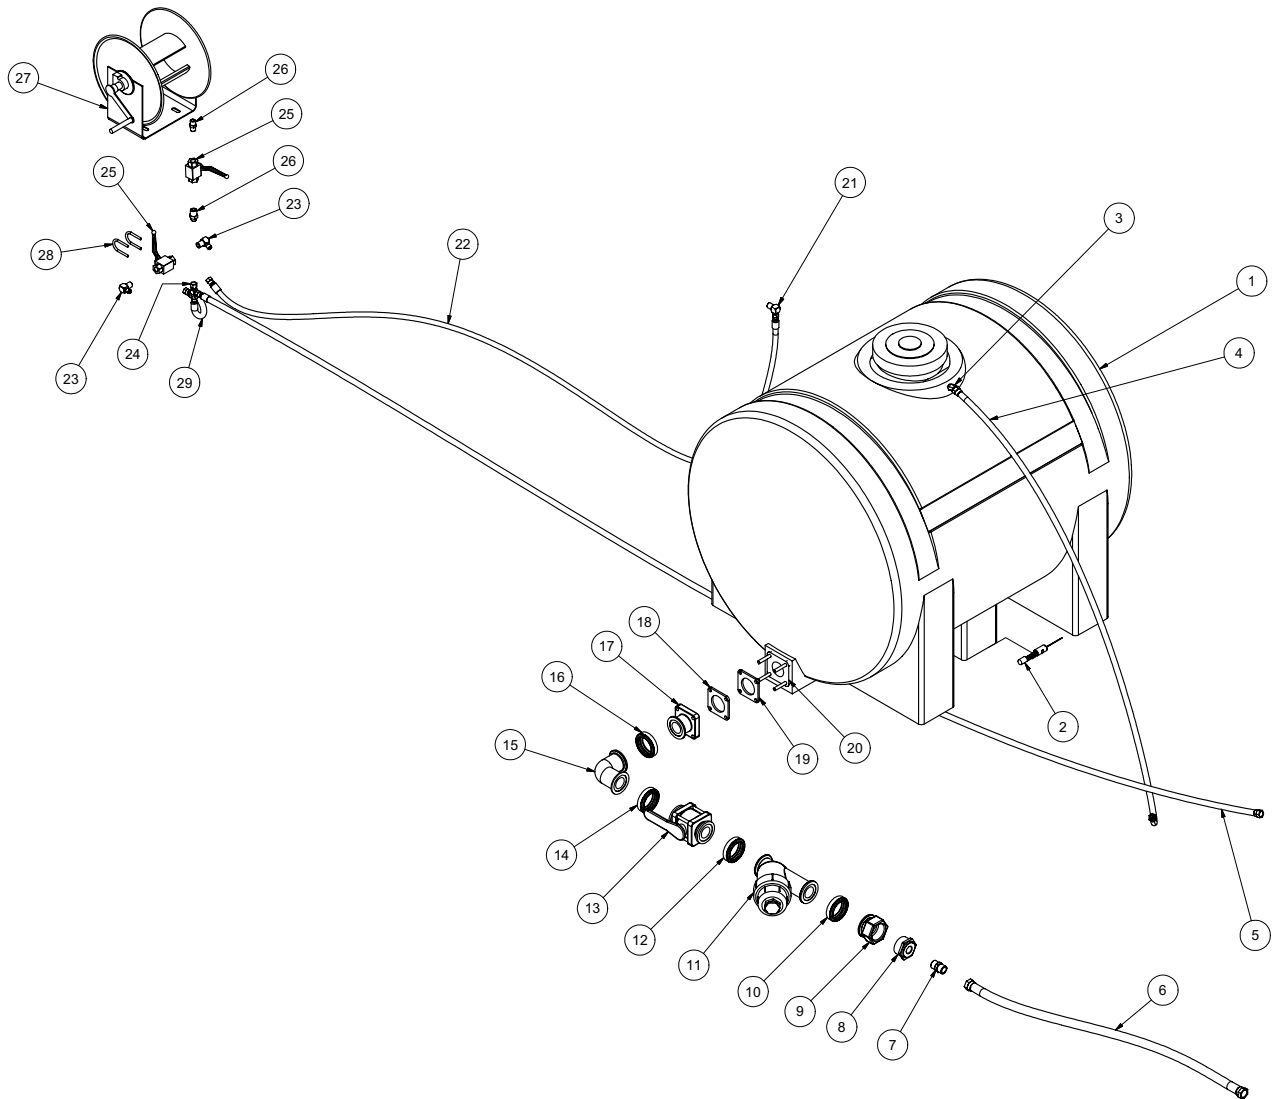

Water Tank Assembly

V800

VACASSY604

Water Tank Assembly

V800

ITEM	QTY	NUMBER	DESCRIPTION
1	1	8030338	230 GALLON WATER TANK
	2	8040084	WATER TANK STRAP
	1	8030931	WATER TANK LID
2	1	8030343	LOW WATER LEVEL SWITCH
3	1	8030518	BULKHEAD 45 DEG, 8MJ
4	1	8041465	HOSE, BYPASS 230 WATER TANK
	2	8030524	PUSH LOCK HOSE FITTING 8FJ
5	1	8041466	HOSE, PRESSURE SUPPLY
6	1	8041467	HOSE, SUCTION
	2	8030524	PUSH LOCK HOSE FITTING 12FJ
7	1	T400100	UNION, 3/4MP - 12MJ
8	1	8031134	BUSHING, 2" X 3/4" NPT BANJO
9	1	8030996	ADAPTER, FEMALE 2" BANJO
10	1	8031000	CLAMP, WATER MANIFOLD
11	1	8031001	Y-STRAINER, 2" BANJO
12	1	8031000	CLAMP, WATER MANIFOLD
13	1	8030998	BALL VALVE, 1-1/2 ID BANJO
14	1	8031000	CLAMP, WATER MANIFOLD
15	1	8030995	ELBOW, 2" BANJO
16	1	8031000	CLAMP, WATER MANIFOLD
17	1	80309971	FLANGE, 2" BANJO
18	1	80309972	FLANGE GASKET, 2" BANJO
19	1	80309972	FLANGE GASKET, 2" BANJO
20	1	80309973	FLANGE BOLTED, 2" BANJO
	4	U100060	NUT, HEX 3/8-16
	4	U210060	WASHER, LOCK 3/8
21	1	T401102	ELBOW, 6MJ - 3/8MP
22	1	8041468	HOSE, TANK CLEANOUT
23	2	T401102	ELBOW, 6MJ - 3/8MP
24	1	T402153	TEE, 6MJ - 6MJ - 6FJ
25	2	8030351	BALL VALVE, STEEL 3/8FJ
26	2	T400028	UNION, 6MJ - 3/8MP
27	1	8030346	HOSE REEL
	4	U000420	SCREW, HC 3/8"-16 X 1.0
	8	U200060	WASHER, FLAT 3/8"
	4	U210060	WASHER, LOCK 3/8"
	4	U100060	NUT, HEX 3/8"-16
28	2	U010017	UBOLT, 1/4 - 20 X 1-1/2
29	1	8041469	HOSE, VALVE TO VALVE
	1	8030540	1/2" x 66" LG PUSH LOCK HOSE
	2	8030524	1/2" PUSH LOCK FITTING

VACASSY604