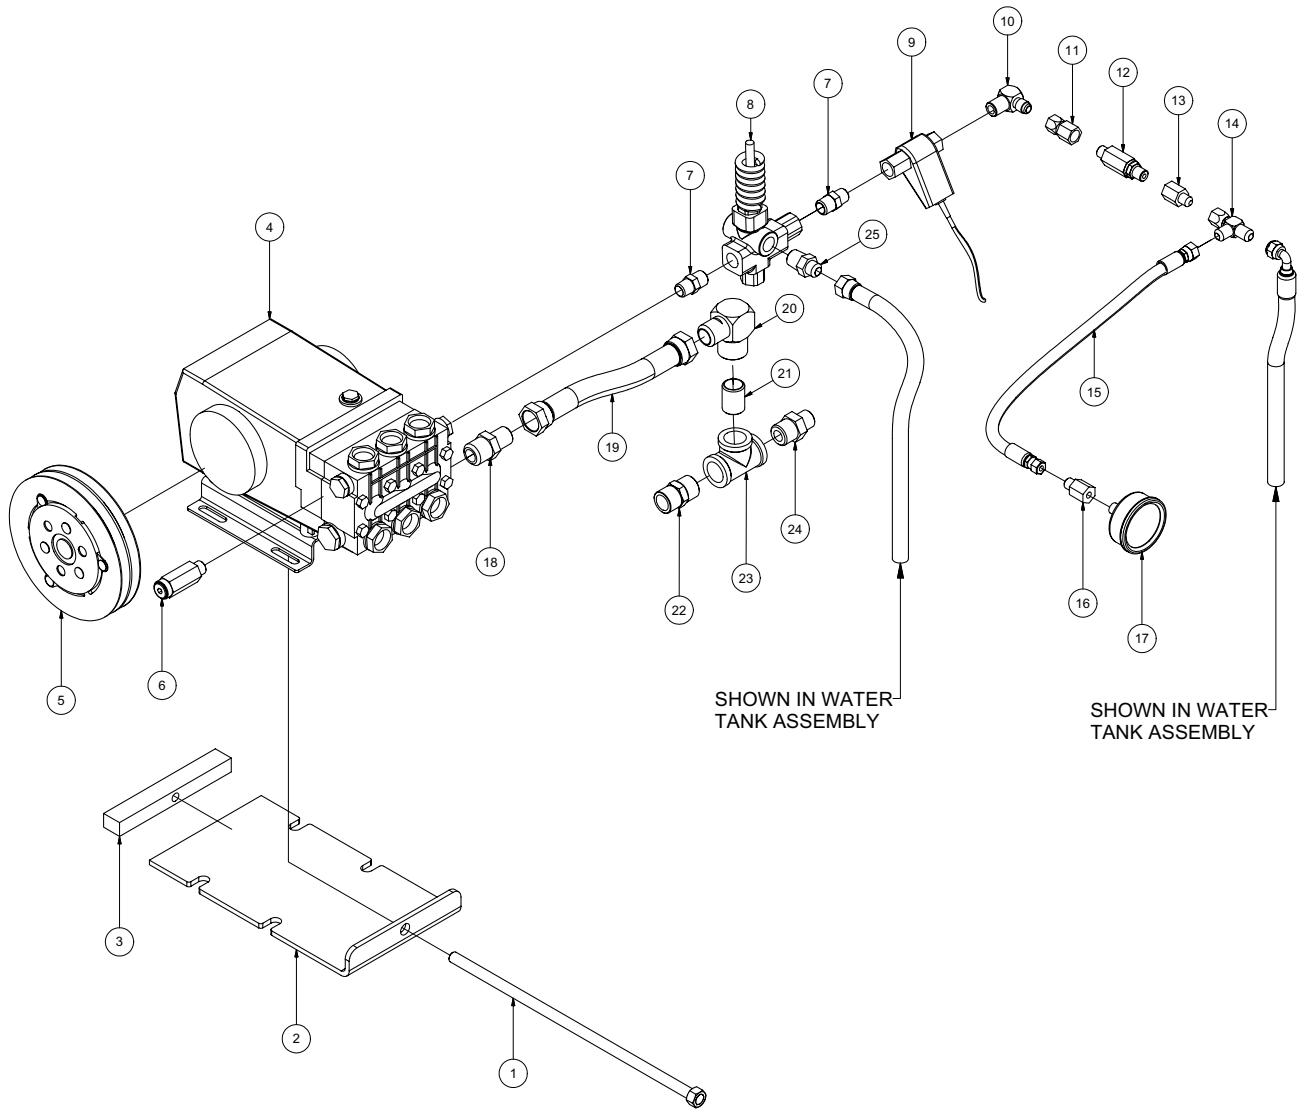

VACASSY103

Blower Assembly

V800

VACASSY203

Blower Assembly

V800

ITEM	QTY	NUMBER	DESCRIPTION
1	1	8030332	SILENCER, 575 CFM, COWL
2	3	8030395	3" U-BOLT CLAMP
3	3	8030287	3" HOSE X 3" MNPT ADAPTER
4	1	8041250	BLOWER (MODEL 47)
	4	U000817	SCREW, HC 1/2"-13 X 1"
	4	U210100	WASHER, LOCK 1/2"
	4	U200100	WASHER, FLAT 1/2"
5	1	8040945	SHEAVE 5.95 DIA 2 GROOVE
	1	8040642	BUSHING 7/8" SDS
	1	U410042	KEY 3/16" X 3/16" X 2"
6	1	8030337	KUNKLE VALVE, 575 CFM
7	1	T401100	ELBOW 4MP 4MJ 90
8	1	8040970	HOSE ASSEMBLY VACUUM GAUGE
9	1	8030483	UNION, 4FP 4MJ
10	1	8030371	VACUUM GAUGE
11	2	8040559	BLOWER FOOT (MODEL 47)
12	1	8040702	TENSION BLOCK 575 CFM
13	2	8040751	BLOWER TENSIONER ROD
14	1	8040799	CHECK VALVE 3" FNPT
15	1	8040788	EXHAUST ADAPTER 3"MNPT - 3"ID
16	1	8041033	HEADER INLET-BLOWER WELD'T
17	1	8040984	3" INLET HEADER HOSE
18	1	8030409	2" CLOSE NIPPLE

VACASSY203

Water Pump Assembly

V800

VACASSY302

Water Pump Assembly

V800

ITEM	QTY	NUMBER	DESCRIPTION
1	1	8040751	WATER PUMP TENSIONER ROD
2	1	8040892	WATER PUMP TENSIONER PLATE
3	1	8040893	WATER PUMP TENSIONER BLOCK
4	1	8031279	WATER PUMP
	4	U000420	SCREW, HC 3/8"-16 X 1"
	4	U210060	WASHER, LOCK 3/8"
	4	U200600	WASHER, FLAT 3/8"
5	1	8030961	WATER PUMP CLUTCH
	1	U410094	KEY 5/16" X 5/16" X 1 3/8"
6	1	8030340	SAFETY RELIEF VALVE 6GPM
7	2	T400805	UNION, 8MP 6MP
8	1	8030341	UNLOADER VALVE
9	1	8031267	FLOW SWITCH
10	1	T401102	ELBOW, 6MJ 6MP
11	1	8031125	UNION, 6FJ 4FP
12	1	8030923	HIGH PRESSURE WATER FILTER
13	2	8031126	UNION, 4FP 6MJ
14	1	T402153	TEE, 6MJ 6MJ 6FJ
15	1	8040971	HOSE ASSEMBLY, PRESSURE GAUGE
16	1	8030483	UNION, 4FP 4MJ
17	1	8030372	WATER PRESSURE GAUGE 1/4NPT
18	1	T400070	UNION, 8MP 12MJ
19	1	8040972	HOSE , INLET WATER 8.5" LONG
	2	8030525	FITTING, HOSE #12FJ PUSH LOCK
20	1	T401180	ELBOW, 12MP 12MJ
21	1	T421020	NIPPLE,PIPE 12MP 12MP
22	1	T400100	UNION, 12MP 12MJ
23	1	T402160	TEE 12FP 12FP 12FP
24	1	T404030	UNION, 12MP 8MP
25	1	T400040	UNION, 8MP 8MJ