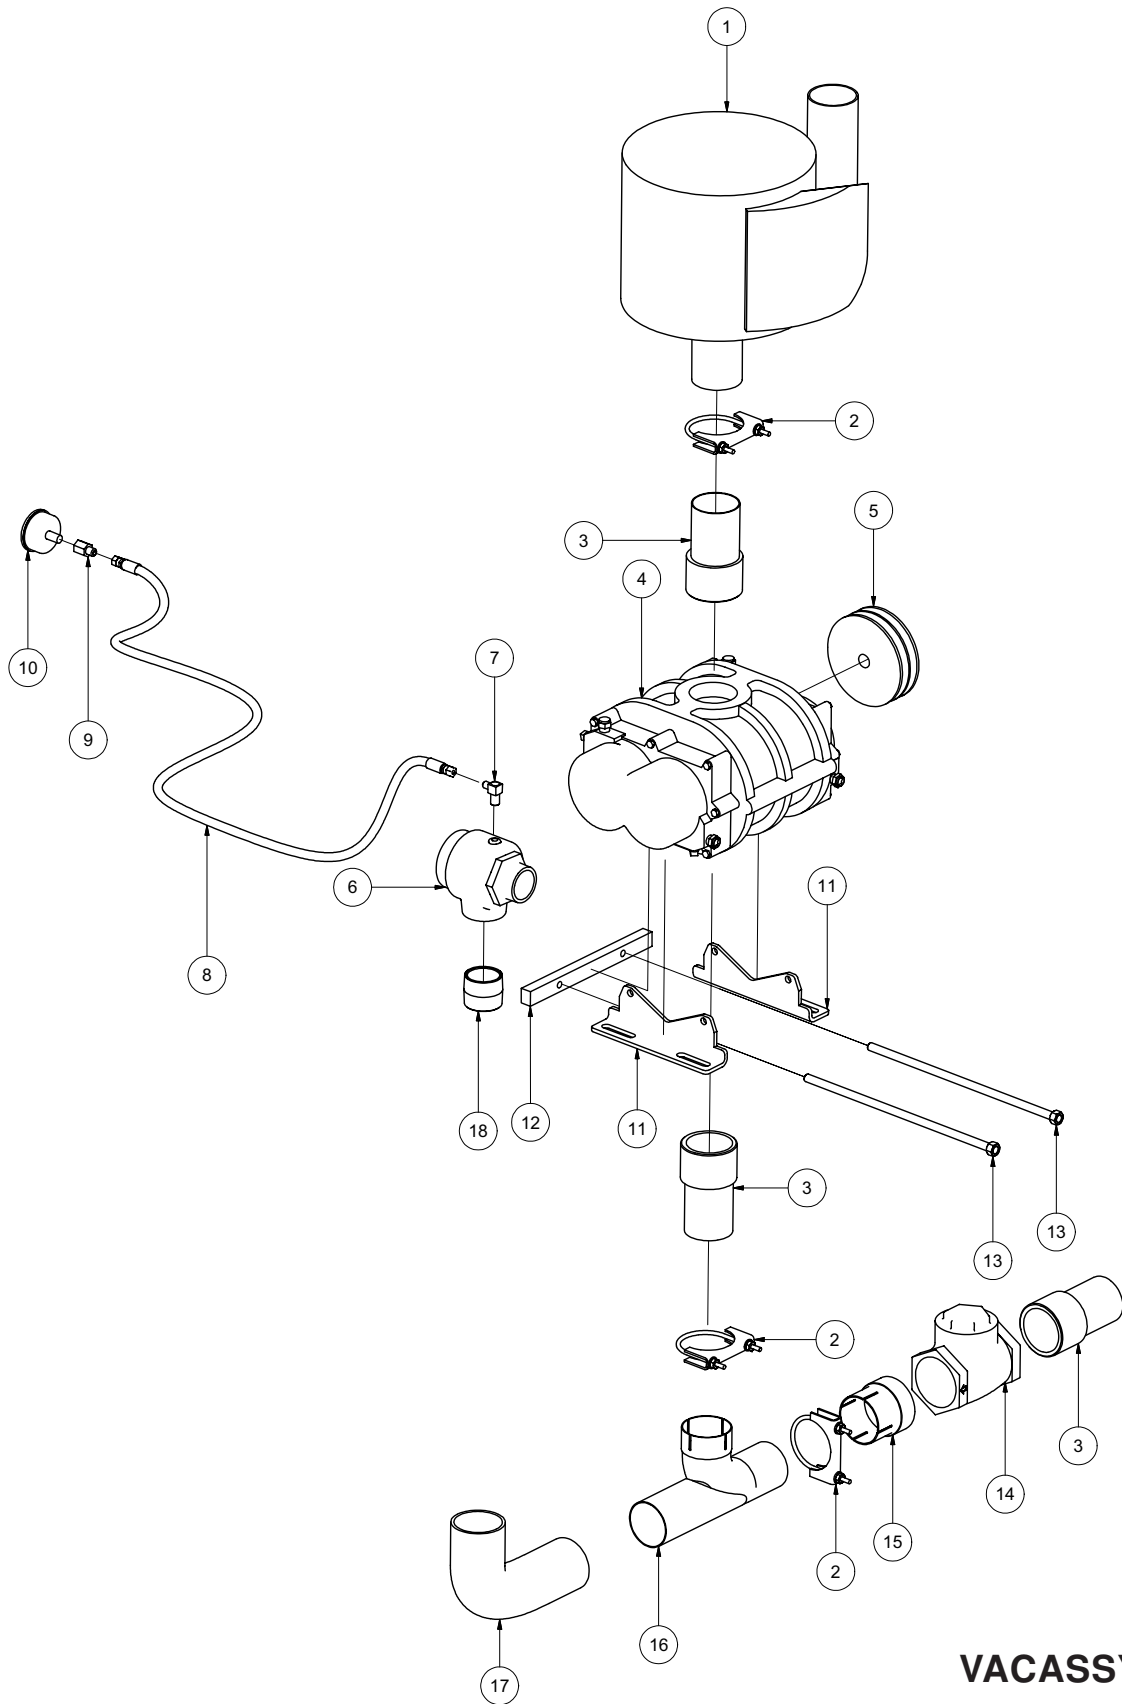

Blower Assembly

V800

VACASSY203

Blower Assembly

V800

ITEM	QTY	NUMBER	DESCRIPTION
1	1	8030332	SILENCER, 575 CFM, COWL
2	3	8030395	3" U-BOLT CLAMP
3	3	8030287	3" HOSE X 3" MNPT ADAPTER
4	1	8041250	BLOWER (MODEL 47)
	4	U000817	SCREW, HC 1/2"-13 X 1"
	4	U210100	WASHER, LOCK 1/2"
	4	U200100	WASHER, FLAT 1/2"
5	1	8040945	SHEAVE 5.95 DIA 2 GROOVE
	1	8040642	BUSHING 7/8" SDS
	1	U410042	KEY 3/16" X 3/16" X 2"
6	1	8030337	KUNKLE VALVE, 575 CFM
7	1	T401100	ELBOW 4MP 4MJ 90
8	1	8040970	HOSE ASSEMBLY VACUUM GAUGE
9	1	8030483	UNION, 4FP 4MJ
10	1	8030371	VACUUM GAUGE
11	2	8040559	BLOWER FOOT (MODEL 47)
12	1	8040702	TENSION BLOCK 575 CFM
13	2	8040751	BLOWER TENSIONER ROD
14	1	8040799	CHECK VALVE 3" FNPT
15	1	8040788	EXHAUST ADAPTER 3"MNPT - 3"ID
16	1	8041033	HEADER INLET-BLOWER WELD'T
17	1	8040984	3" INLET HEADER HOSE
18	1	8030409	2" CLOSE NIPPLE

VACASSY203