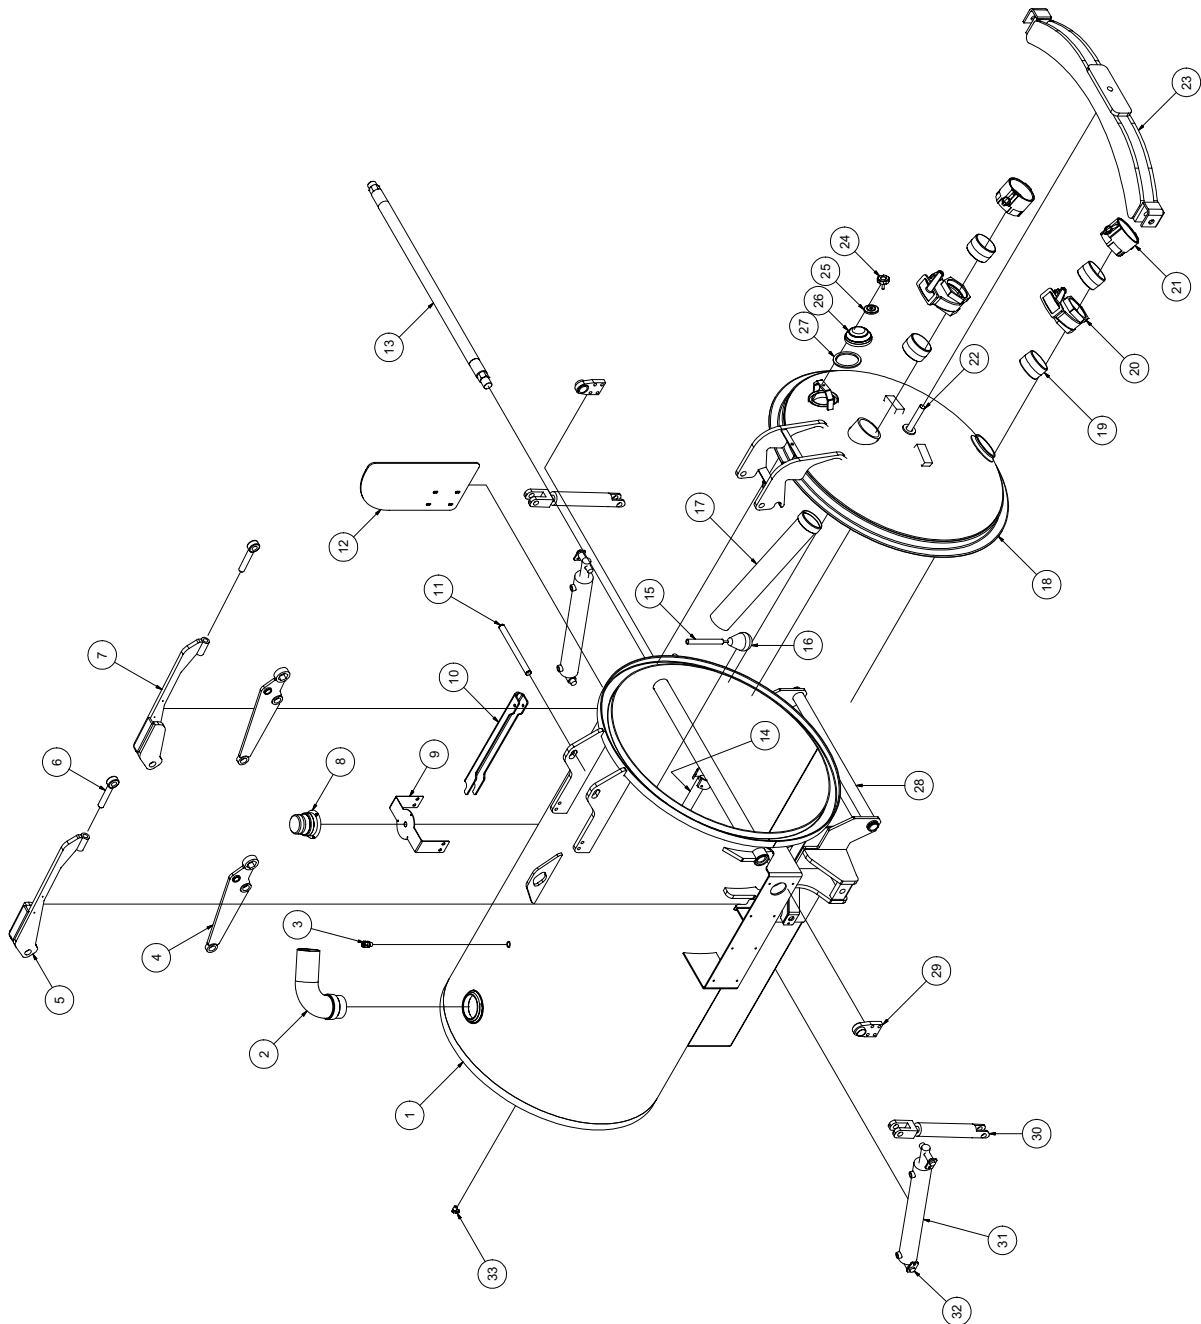

V800

VACASSY015

Tank and Door Assembly

V800

ITEM#	QTY	NUMBER	DESCRIPTION	ITEM#	QTY	NUMBER	DESCRIPTION
1	1	8042123	TANK	21	2	8032005	4" FEMALE COUPLER
2	1	8040786	EXHAUST ELBOW	22	1	8041374	DOOR BOLT
3	1	X000113	1/2" STRAIN RELIEF		1	U120060	NUT, NYLOCK 1"-8
4	2	8041604	SHORT LINKAGE		1	U200170	WASHER, FLAT 1"
	2	8041524	1" BUSHING	23			N/A
5	1	8041375	LONG LINKAGE STREETSIDE				N/A
	2	8041524	1" BUSHING				N/A
	1	8041770	PLASTIC WEAR PLATE	24	1	8031046	SIGHT GLASS HAND WHEEL
	2	U010800	SCREW, SFH 1/4"-20 X 3/4"	25	1	8031047	SIGHT GLASS PLATE
6	2	8041328	1" ROD END	26	1	8031048	SIGHT GLASS
	1	8041524	1" BUSHING	27	1	8032007	4" COUPLER GASKET
7	1	8041369	LONG LINKAGE CURBSIDE	28	1	8030038	TANK PIVOT ROD
	2	8041524	1" BUSHING		2	8030363	2" SPIRAL SNAP RING
	1	8041770	PLASTIC WEAR PLATE	29	2	8041621	OUTER BEARING PLATE
	2	U010800	SCREW, SFH 1/4"-20 X 3/4"		1	8041602	2" FLANGED BUSHING
8	1	8030347	STROBE LIGHT	8	U000840	SCREW, HC 1/2"-13 X 1 1/2"	
	3	U010006	SCREW, PHILLIPS #10-24 X 1"	8	U210100	WASHER, 1/2" LOCK	
	3	U210005	WASHER, LOCK #10	8	U200100	WASHER, 1/2" FLAT	
	3	U100010	NUT, HEX #10-24	30	2	8041327	DOOR LOCK CYLINDERS
9	1	8041753	STROBE LIGHT BRACKET		2	8041625	1" X 2 3/4" CLEVIS PIN
	4	U000880	SCREW, HC 1/2"-13 X 2"		4	U200170	WASHER, FLAT 1"
	4	U200100	WASHER, FLAT 1/2"		2	T400611	REDUCER #8MB - #4MJ
	4	U210111	WASHER, LOCK 1/2"		1	8042354	HOSE ASSY VAC 4-160 ST-ST
	4	U100120	NUT, HEX 1/2"-13		1	8042355	HOSE ASSY VAC 4-60 ST-ST
10	1	8041212	SAFETY BRACE		1	8042356	HOSE ASSY VAC 4-48 ST-ST
	1	8041213	CLIP, SAFETY		2	T402035	TEE 4MJ 4MJ 4MJ
11	1	8040058	DOOR HINGE ROD	31	2	8030955	SPOIL TANK HYDRAULIC CYLINDER
	2	U210200	DOOR HINGE WASHER		4	T401270	ELBOW, 90 8MB-6MJ
	2	U500020	1" SNAP RING		1	8041475	HOSE ASSY VAC 6-130 ST-90
12	1	8041635	HYDRAULIC ARM GUARD		1	8041476	HOSE ASSY VAC 6-150 ST-90
	4	U000040	SCREW, HC 1/4"-20 X 3/4"		1	8041477	HOSE ASSY VAC 6-140 ST-ST
	4	U200020	WASHER, FLAT 1/4"		1	8041478	HOSE ASSY VAC 6-160 ST-ST
	4	U210020	WASHER, LOCK 1/4"	32	4	8030128	CYLINDER PIN
13	1	8042262	LINKAGE CROSS TUBE		4	U000400	SCREW, HC 3/8-16 X 0.75
	2	8041602	2" FLANGED BUSHING		4	U210060	WASHER, LOCK 3/8"
14	1	8042324	TANK ROD	33	1	8030498	ELBOW, 90 3/8MP 3/8MJ
	1	8030446	O-RING #328 BUNA	*	1	8041461	CABLE VAC SO4-216
	4	U000880	SCREW, HC 1/2"-13 X 2"	*	1	8031242	WORK LIGHT
	4	U100120	NUT, HEX 1/2"-13	*	1	8041354	BRACKET, CLEARANCE LIGHT
	8	U200100	WASHER, FLAT 1/2"	*	1	8041509	TANK CLEARANCE LIGHT
	3	U010055	SCREW, HSH 5/16-18 X 1 1/2"	*	1	8041767	DOOR SEAL
	3	8030369	TANK CLEANOUT NOZZLES	*	1	8041728	SAFETY PIN
15	1	8042353	HIGH LEVEL FLOAT SWITCH TUBE	*	1	8041787	HOSE ASSY VAC 4-125 ST-ST
	1	8041291	BUSHING, RUBBER	*	1	T401100	ELBOW, 90 4MP-4MJ
16	1	8030531	HIGH LEVEL FLOAT SWITCH				
17			N/A				
18	1	8042169	DOOR				
19	4	8030431	4" CLOSE NIPPLE				
20	2	8030916	GATE VALVE				
						*	NOT SHOWN