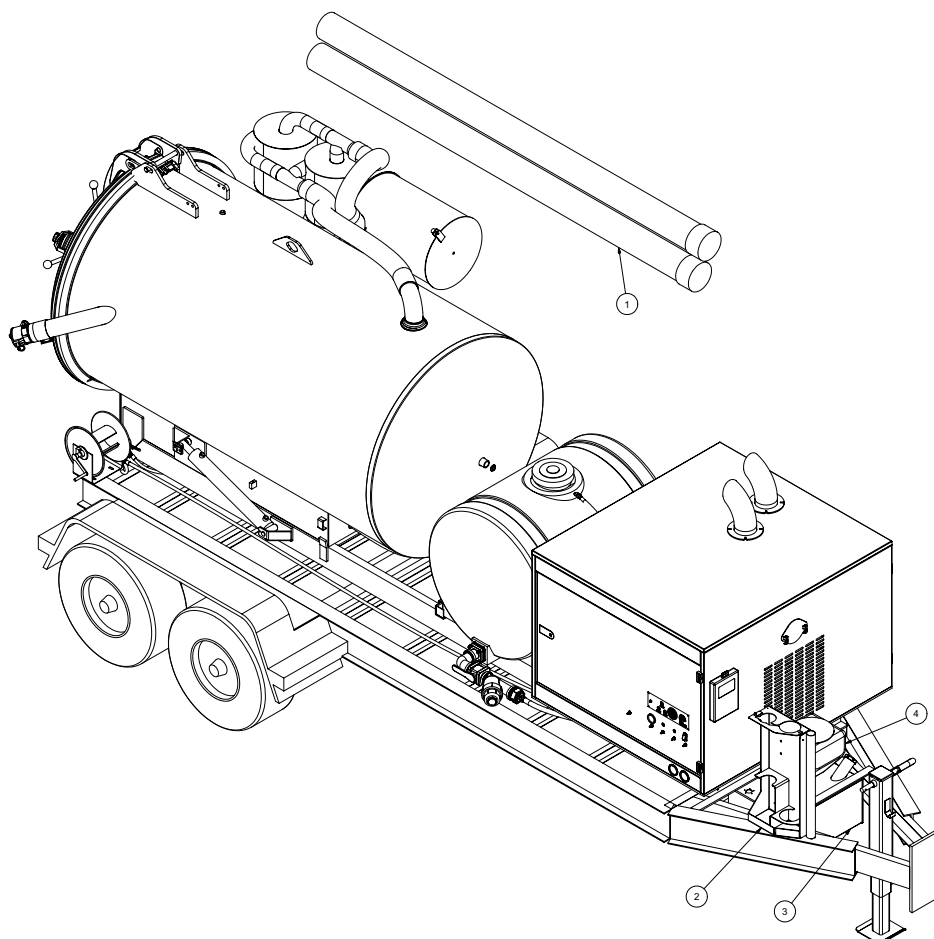

Trailer Assembly

V800