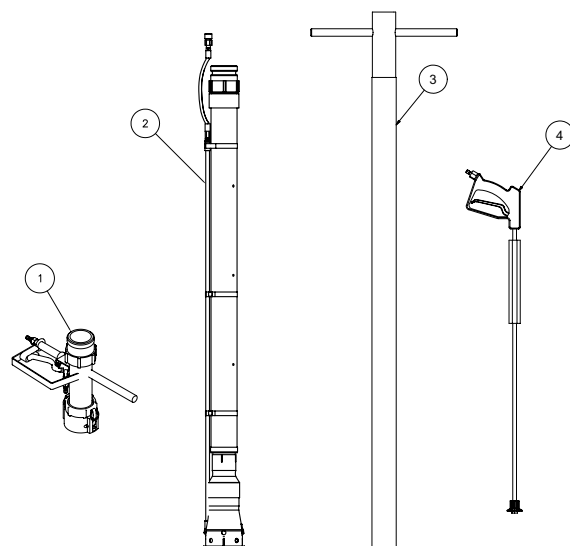

Trailer Assembly

V800

VACASSY906

Tools

VACASSY701